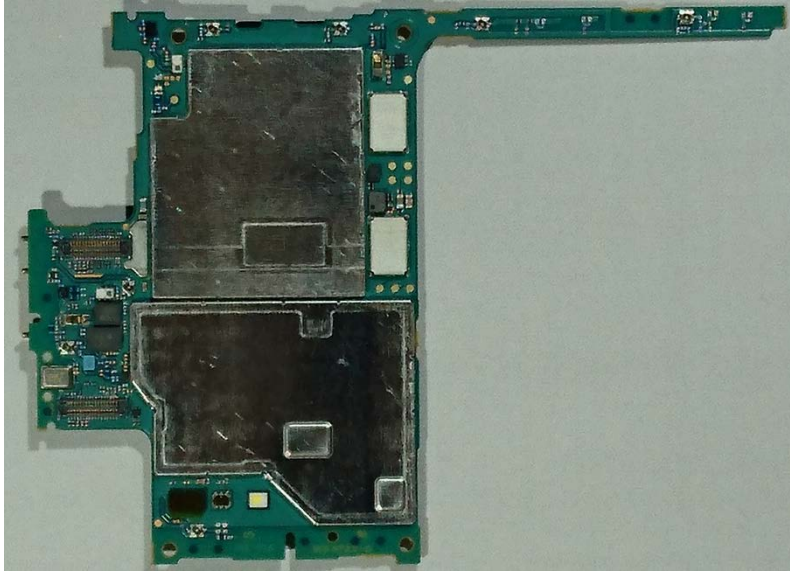

Prepared by
JPTO/CGVOHCC

Contents responsible if other than preparer

Date
2017-02-13

Remarks

This document is managed in metaDoc.

Approved by
JPTO/CGVOHCC

FCC ID: FCC ID: PY7-43153G Internal Photo

Without Display Panel

Display Panel

Cover Main With PWB

Cover Main Without PWB

Internal PWB with/without Shield cases

Internal PWB with Shield cases (Front-side)

Internal PWB without Shield cases (Front-side)

Internal PWB with Shield cases (Rear-side)

Internal PWB without Shield cases (Rear-side)

Battery: