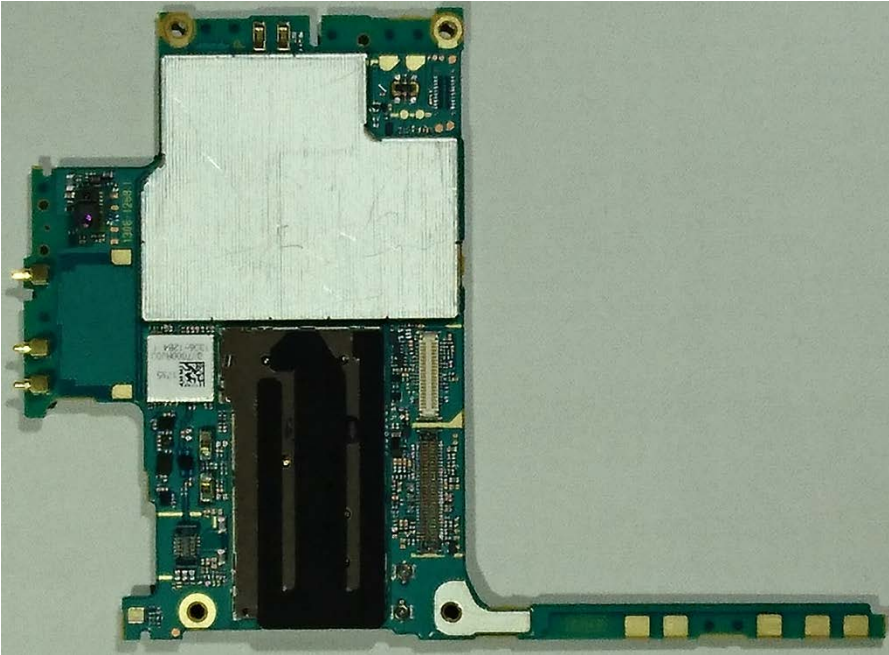

Prepared by
JPTO/CGVOHCC

Contents responsible if other than preparer

Date
2017-02-13

Remarks

This document is managed in metaDoc.

Approved by
JPTO/CGVOHCC

FCC ID: FCC ID: PY7-43153G Internal Photo

Without Display Panel

Display Panel

Cover Main With PWB

Cover Main Without PWB

Internal PWB with/without Shield cases

Internal PWB with Shield cases (Front-side)

Internal PWB without Shield cases (Front-side)

Internal PWB with Shield cases (Rear-side)

Internal PWB without Shield cases (Rear-side)

Battery: