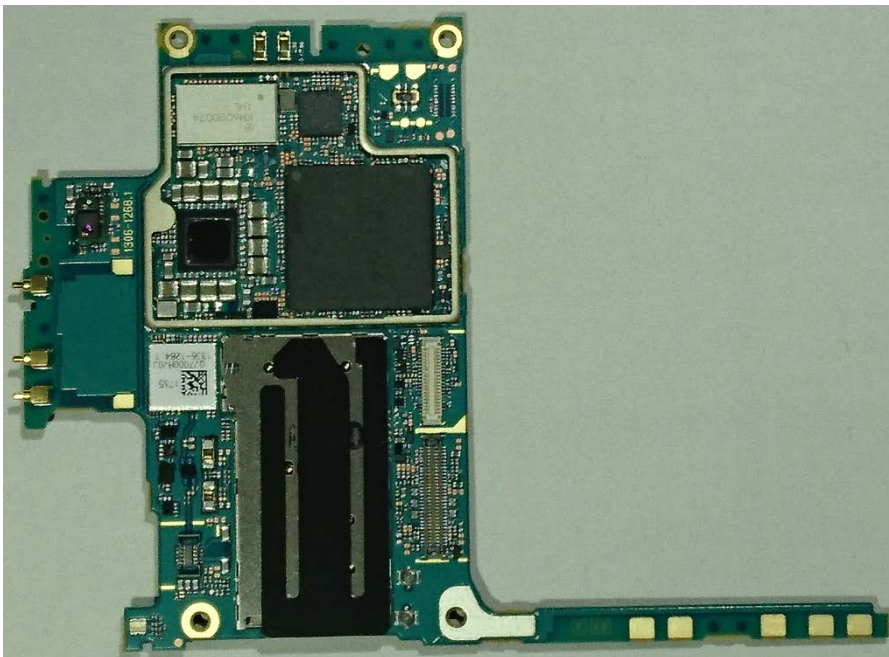

Prepared by
JPTO/CGVOHCC

Contents responsible if other than preparer

Date
2017-02-13

Remarks

This document is managed in metaDoc.

Approved by
JPTO/CGVOHCC

FCC ID: FCC ID: PY7-43153G Internal Photo

Without Display Panel

Display Panel

Cover Main With PWB

Cover Main Without PWB

Internal PWB with/without Shield cases

Internal PWB with Shield cases (Front-side)

Internal PWB without Shield cases (Front-side)

Internal PWB with Shield cases (Rear-side)

Internal PWB without Shield cases (Rear-side)

Battery: