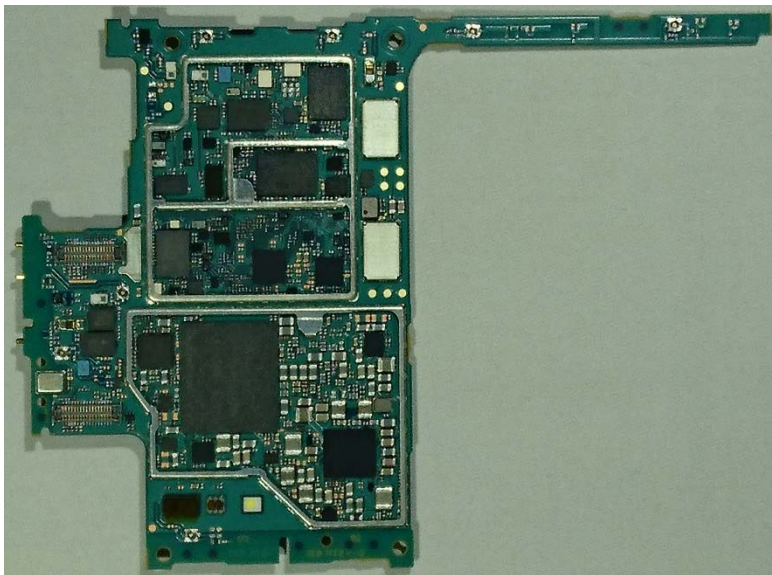

Prepared by
JPTO/CGVOHCC

Contents responsible if other than preparer

Date
2017-02-13

Remarks

This document is managed in metaDoc.

Approved by
JPTO/CGVOHCC

FCC ID: FCC ID: PY7-43153G Internal Photo

Without Display Panel

Display Panel

Cover Main With PWB

Cover Main Without PWB

Internal PWB with/without Shield cases

Internal PWB with Shield cases (Front-side)

Internal PWB without Shield cases (Front-side)

Internal PWB with Shield cases (Rear-side)

Internal PWB without Shield cases (Rear-side)

Battery: