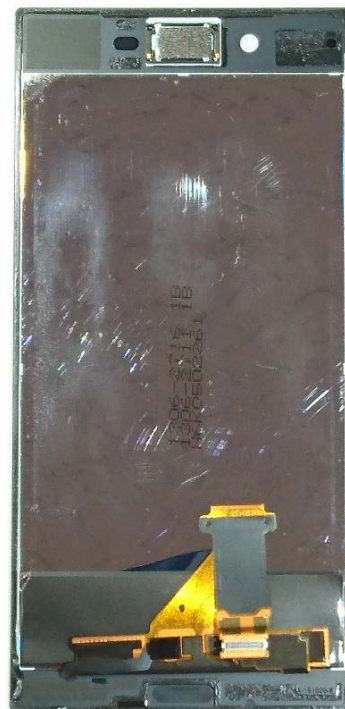

Prepared by
JPTO/CGVOHCC

Contents responsible if other than preparer

Date
2017-02-13

Remarks

This document is managed in metaDoc.

Approved by
JPTO/CGVOHCC

FCC ID: FCC ID: PY7-43153G Internal Photo

Without Display Panel

Display Panel

Cover Main With PWB

Cover Main Without PWB

Internal PWB with/without Shield cases

Internal PWB with Shield cases (Front-side)

Internal PWB without Shield cases (Front-side)

Internal PWB with Shield cases (Rear-side)