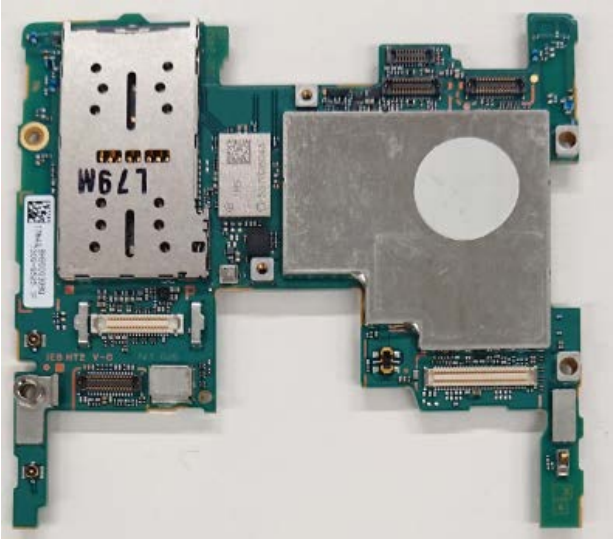

FCC ID: PY7-43153F Internal Photo

Without LCD

Without PBA and Battery

LCD

Internal PWB with Shield cases (Front-side)

Internal PWB without Shield cases (Front-side)

Internal PWB with Shield cases (Rear-side)

Internal PWB without Shield cases (Rear-side)

Internal Main_ANT-1-PWB (Front-side)

Internal Main_ANT-1-PWB (back-side)

**Internal Main_ANT-1-PWB without Shield
(Front-side)**

Internal Main_ANT-2-PWB (Front-side)

Internal Main_ANT-2-PWB (back-side)

Internal Sub-PWB with Shield cases (Front-side)

Internal Sub-PWB without Shield cases (Front-side)

Internal Sub-PWB (Rear-side)

Battery: