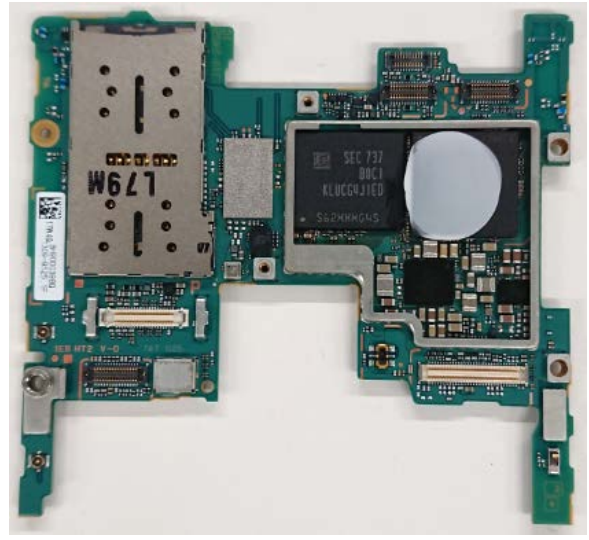

FCC ID: PY7-43153F Internal Photo

Without LCD

Without PBA and Battery

LCD

Internal PWB with Shield cases (Front-side)

Internal PWB without Shield cases (Front-side)

Internal PWB with Shield cases (Rear-side)

Internal PWB without Shield cases (Rear-side)

Internal Main_ANT-1-PWB (Front-side)

Internal Main_ANT-1-PWB (back-side)

**Internal Main_ANT-1-PWB without Shield
(Front-side)**

Internal Main_ANT-2-PWB (Front-side)

Internal Main_ANT-2-PWB (back-side)

Internal Sub-PWB with Shield cases (Front-side)

Internal Sub-PWB without Shield cases (Front-side)

Internal Sub-PWB (Rear-side)

Battery: