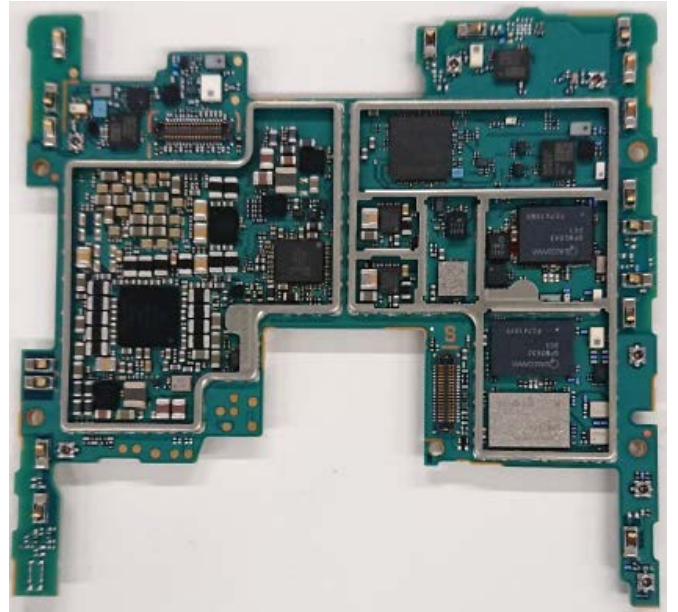

FCC ID: PY7-43153F Internal Photo

Without LCD

Without PBA and Battery

LCD

Internal PWB with Shield cases (Front-side)

Internal PWB without Shield cases (Front-side)

Internal PWB with Shield cases (Rear-side)

Internal PWB without Shield cases (Rear-side)

Internal Main_ANT-1-PWB (Front-side)

Internal Main_ANT-1-PWB (back-side)

**Internal Main_ANT-1-PWB without Shield
(Front-side)**

Internal Main_ANT-2-PWB (Front-side)

Internal Main_ANT-2-PWB (back-side)

Internal Sub-PWB with Shield cases (Front-side)

Internal Sub-PWB without Shield cases (Front-side)

Internal Sub-PWB (Rear-side)

Battery: