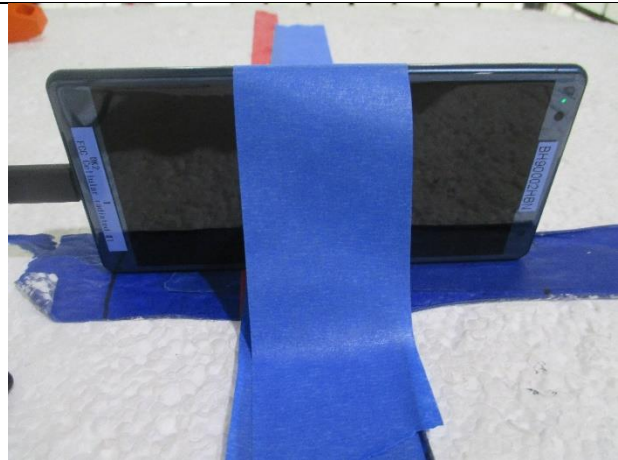

### ANTENNA PORT CONDUCTED RF MEASUREMENT SETUP AND FREQUENCY STABILITY

ANTENNA PORT CONDUCTED PHOTO

FREQUENCY STABILITY

**RADIATED RF MEASUREMENT SETUP FOR PORTABLE CONFIGURATION**

ABOVE 1GHz FRONT PHOTO

BELOW 1GHz BACK PHOTO

X-AXIS FRONT PHOTO

Y-AXIS FRONT PHOTO

Z-AXIS FRONT PHOTO

**END OF REPORT**