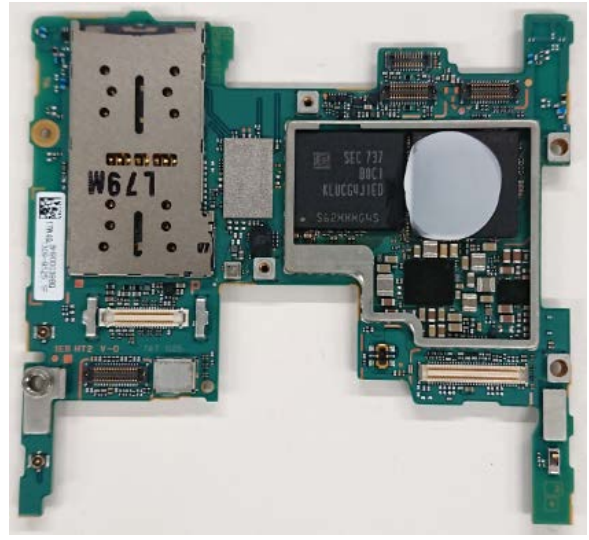

## FCC ID: PY7-43153F Internal Photo

**Without LCD**

**Without PBA and Battery**

**LCD**

Internal PWB with Shield cases (Front-side)

Internal PWB without Shield cases (Front-side)

**Internal PWB with Shield cases (Rear-side)**

**Internal PWB without Shield cases (Rear-side)**

**Internal Main\_ANT-1-PWB (Front-side)**

**Internal Main\_ANT-1-PWB (back-side)**

**Internal Main\_ANT-1-PWB without Shield  
(Front-side)**

**Internal Main\_ANT-2-PWB (Front-side)**

**Internal Main\_ANT-2-PWB (back-side)**

Internal Sub-PWB with Shield cases (Front-side)

Internal Sub-PWB without Shield cases (Front-side)

Internal Sub-PWB (Rear-side)