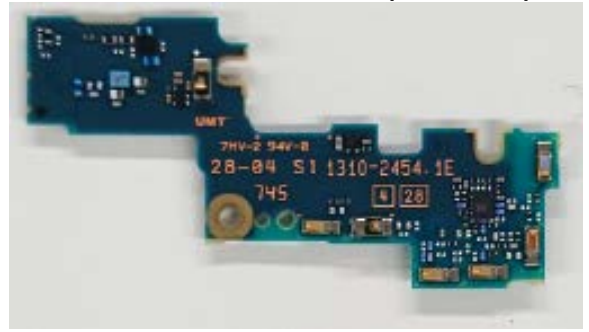

## FCC ID: PY7-43153F Internal Photo

**Without LCD**

**Without PBA and Battery**

**LCD**

Internal PWB with Shield cases (Front-side)

Internal PWB without Shield cases (Front-side)

**Internal PWB with Shield cases (Rear-side)**

**Internal PWB without Shield cases (Rear-side)**

**Internal Main\_ANT-1-PWB (Front-side)**

**Internal Main\_ANT-1-PWB (back-side)**

**Internal Main\_ANT-1-PWB without Shield  
(Front-side)**

**Internal Main\_ANT-2-PWB (Front-side)**