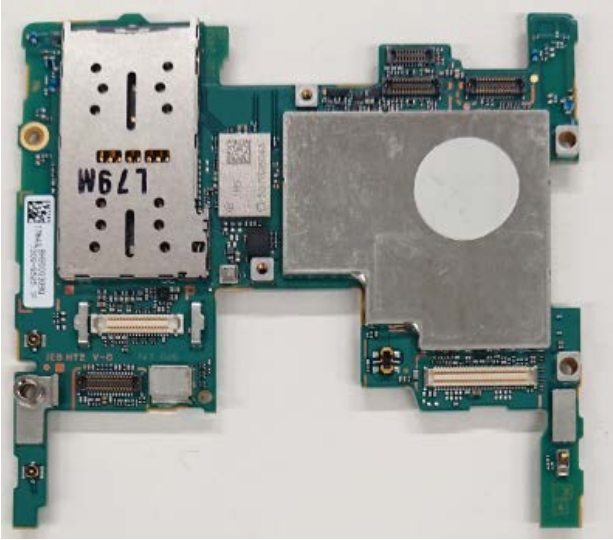

## FCC ID: PY7-43153F Internal Photo

**Without LCD**

**Without PBA and Battery**

**LCD**

Internal PWB with Shield cases (Front-side)

Internal PWB without Shield cases (Front-side)

**Internal PWB with Shield cases (Rear-side)**

**Internal PWB without Shield cases (Rear-side)**

**Internal Main\_ANT-1-PWB (Front-side)**

**Internal Main\_ANT-1-PWB (back-side)**

**Internal Main\_ANT-1-PWB without Shield  
(Front-side)**

**Internal Main\_ANT-2-PWB (Front-side)**

**Internal Main\_ANT-2-PWB (back-side)**

Internal Sub-PWB with Shield cases (Front-side)

Internal Sub-PWB without Shield cases (Front-side)

Internal Sub-PWB (Rear-side)