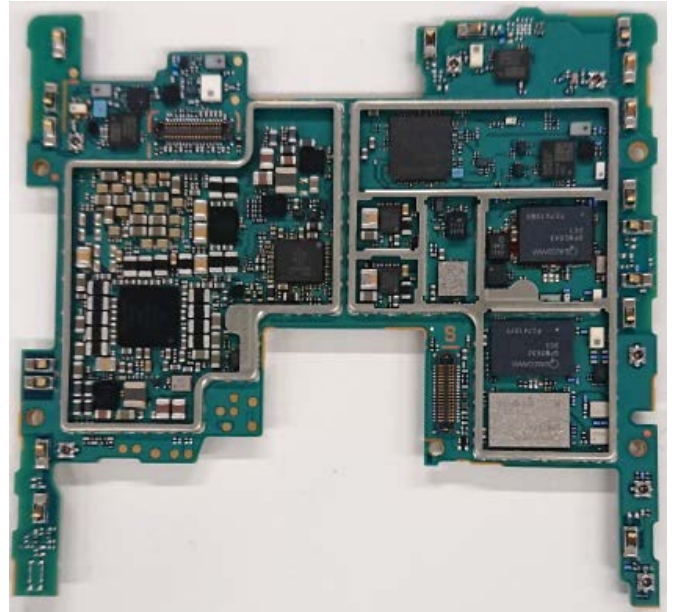

## FCC ID: PY7-43153F Internal Photo

**Without LCD**

**Without PBA and Battery**

**LCD**

Internal PWB with Shield cases (Front-side)

Internal PWB without Shield cases (Front-side)

**Internal PWB with Shield cases (Rear-side)**

**Internal PWB without Shield cases (Rear-side)**

**Internal Main\_ANT-1-PWB (Front-side)**

**Internal Main\_ANT-1-PWB (back-side)**

**Internal Main\_ANT-1-PWB without Shield  
(Front-side)**

**Internal Main\_ANT-2-PWB (Front-side)**

**Internal Main\_ANT-2-PWB (back-side)**

Internal Sub-PWB with Shield cases (Front-side)

Internal Sub-PWB without Shield cases (Front-side)

Internal Sub-PWB (Rear-side)