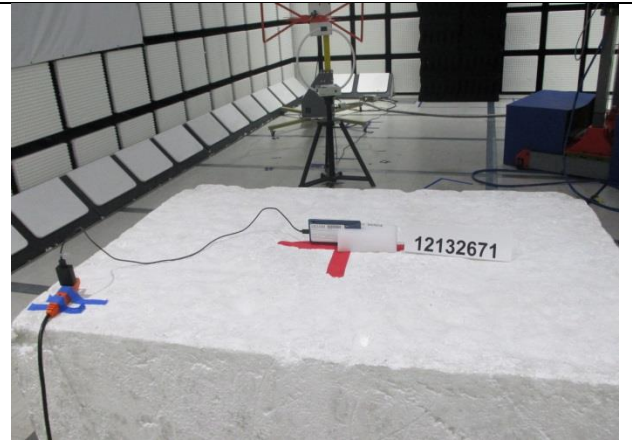

11. SETUP PHOTOS

ANTENNA PORT AND AC LINE CONDUCTED SETUP

RF ANTENNA PORT CONDUCTED

AC LINE CONDUCTED (FRONT)

AC LINE CONDUCTED (BACK)

RADIATED RF MEASUREMENT SETUP

BELOW 30 MHz (FRONT)

BELOW 30 MHz (BACK)

BELOW 1GHz (FRONT)

BELOW 1GHz (BACK)

ABOVE 1GHz (FRONT)

ABOVE 1GHz (BACK)

ORIENTATIONS

END OF REPORT