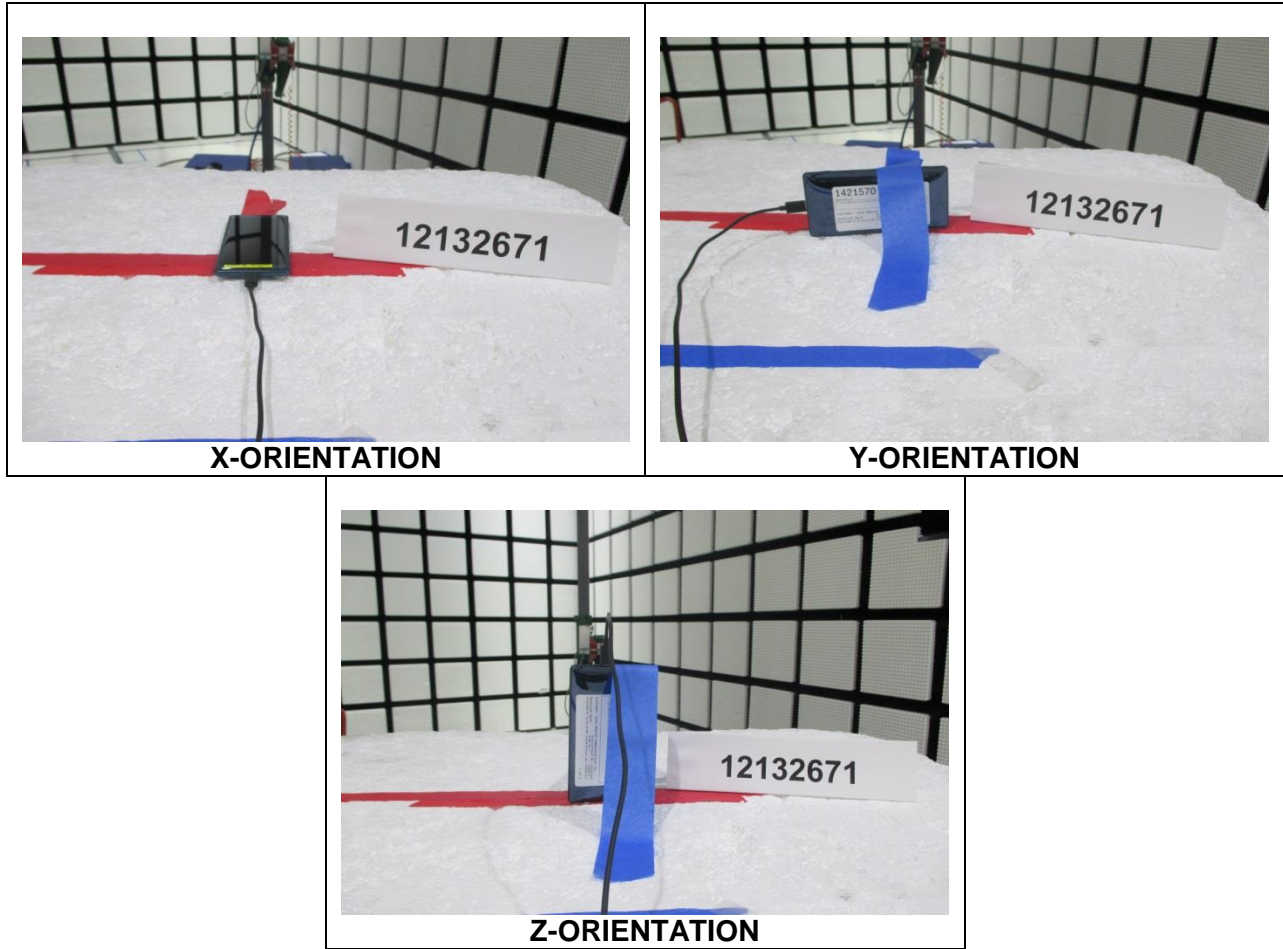

11. SETUP PHOTOS

ANTENNA PORT AND AC LINE CONDUCTED SETUP

RF ANTENNA PORT CONDUCTED

AC LINE CONDUCTED (FRONT)

AC LINE CONDUCTED (BACK)

RADIATED RF MEASUREMENT SETUP

BELOW 30 MHz (FRONT)

BELOW 30 MHz (BACK)

BELOW 1GHz (FRONT)

BELOW 1GHz (BACK)

ABOVE 1GHz (FRONT)

ABOVE 1GHz (BACK)

ORIENTATIONS

END OF REPORT