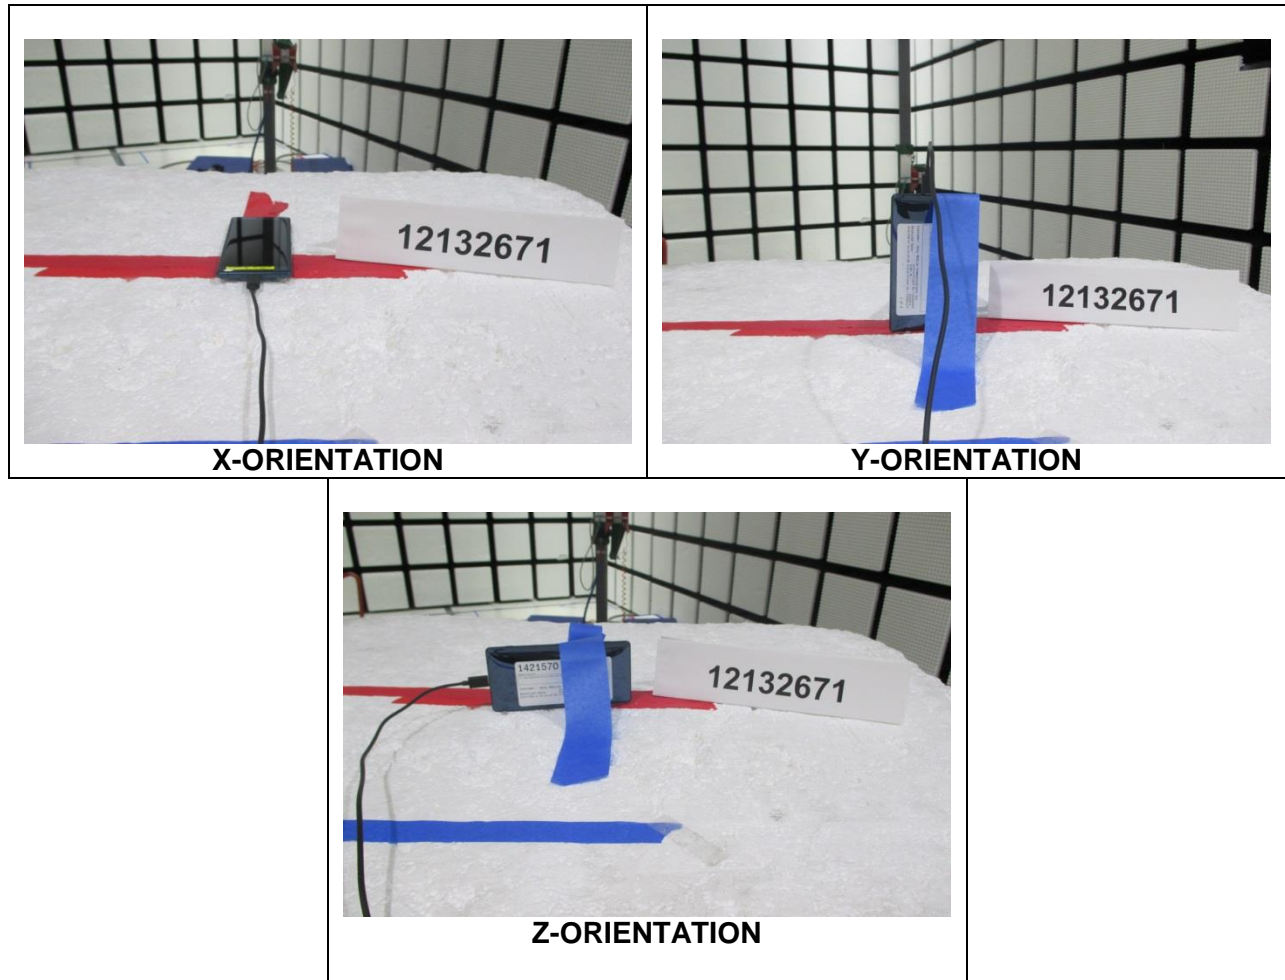

11. SETUP PHOTOS

ANTENNA PORT AND AC LINE CONDUCTED SETUP

RF ANTENNA PORT CONDUCTED

AC LINE CONDUCTED (FRONT)

AC LINE CONDUCTED (BACK)

RADIATED RF MEASUREMENT SETUP

BELOW 30 MHz (FRONT)

BELOW 30 MHz (BACK)

BELOW 1GHz (FRONT)

BELOW 1GHz (BACK)

ABOVE 1GHz (FRONT)

ABOVE 1GHz (BACK)

ORIENTATIONS

END OF REPORT