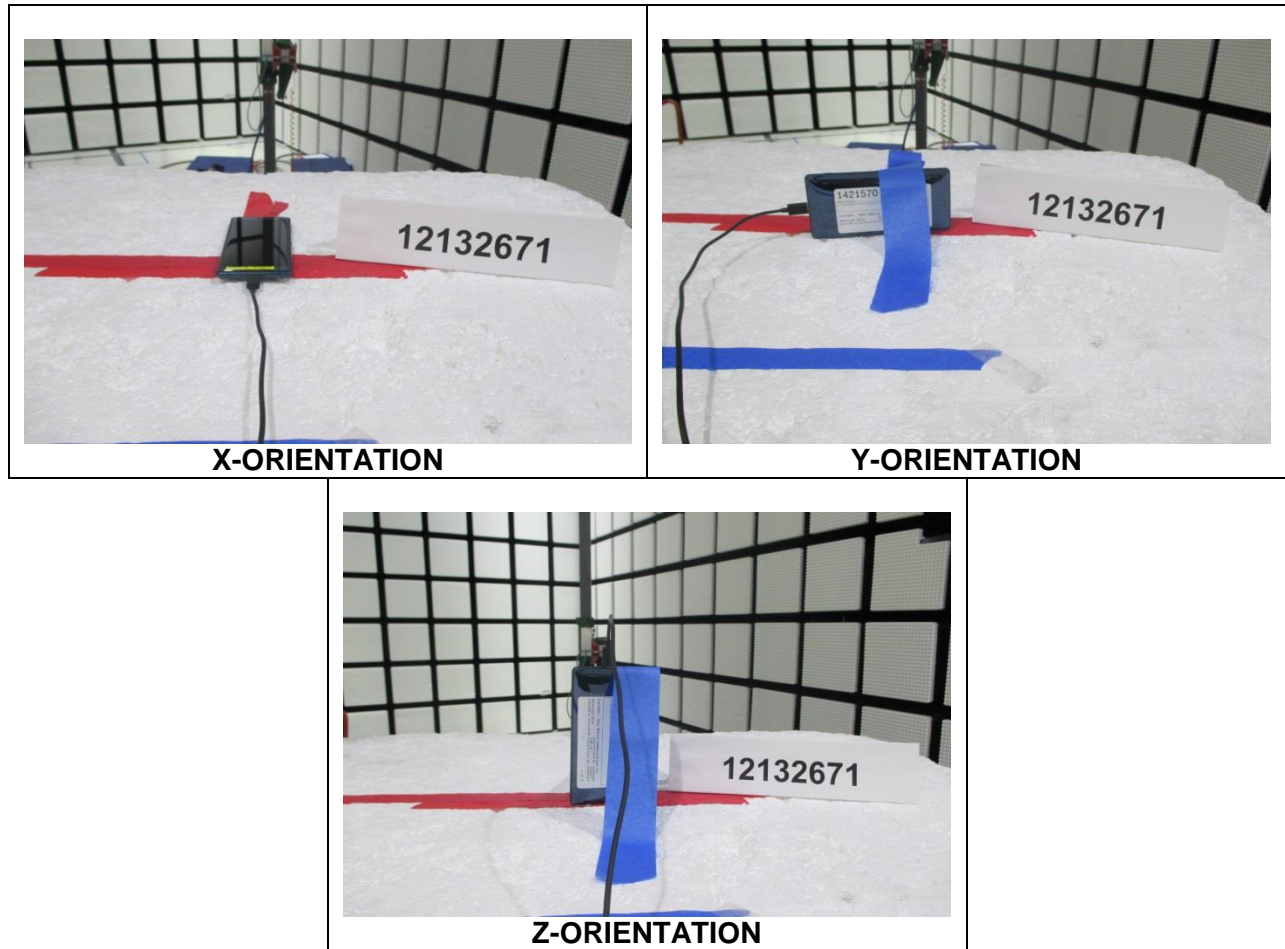

11. SETUP PHOTOS

ANTENNA PORT AND AC LINE CONDUCTED SETUP

RF ANTENNA PORT CONDUCTED

AC LINE CONDUCTED (FRONT)

AC LINE CONDUCTED (BACK)

RADIATED RF MEASUREMENT SETUP

BELOW 30 MHz (FRONT)

BELOW 30 MHz (BACK)

BELOW 1GHz (FRONT)

BELOW 1GHz (BACK)

ABOVE 1GHz (FRONT)

ABOVE 1GHz (BACK)

ORIENTATIONS

END OF REPORT