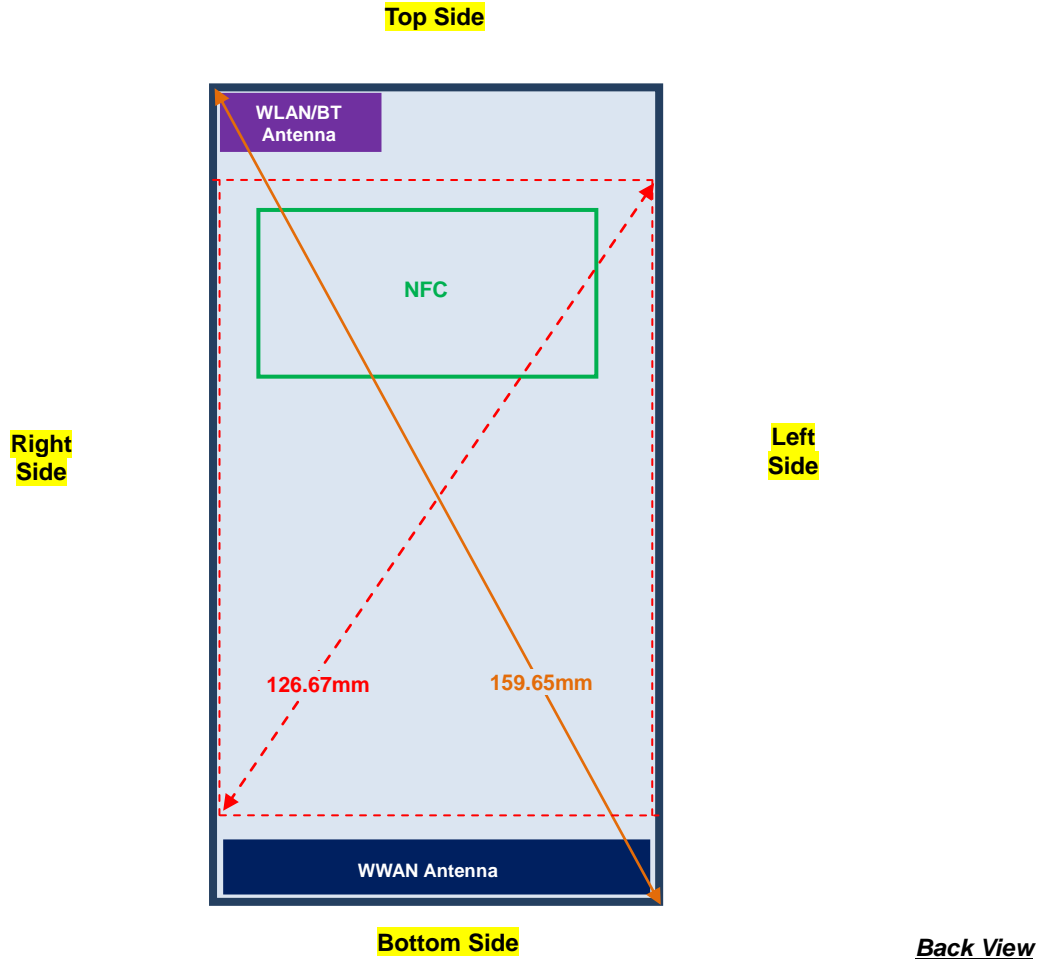

Appendix F. Antenna Location

<Mobile Phone>

Overall diagonal	159.65 mm
Display diagonal	126.67 mm

Appendix F. SAR Test Setup Photos

Right Cheek

Right Tilted

Left Cheek

Left Tilted

Front, Test Separation 10 mm

Back, Test Separation 10 mm

Left Side, Test Separation 10 mm

Right Side, Test Separation 10 mm

Bottom Side, Test Separation 10 mm

Front, Test Separation 15 mm

Back, Test Separation 15 mm