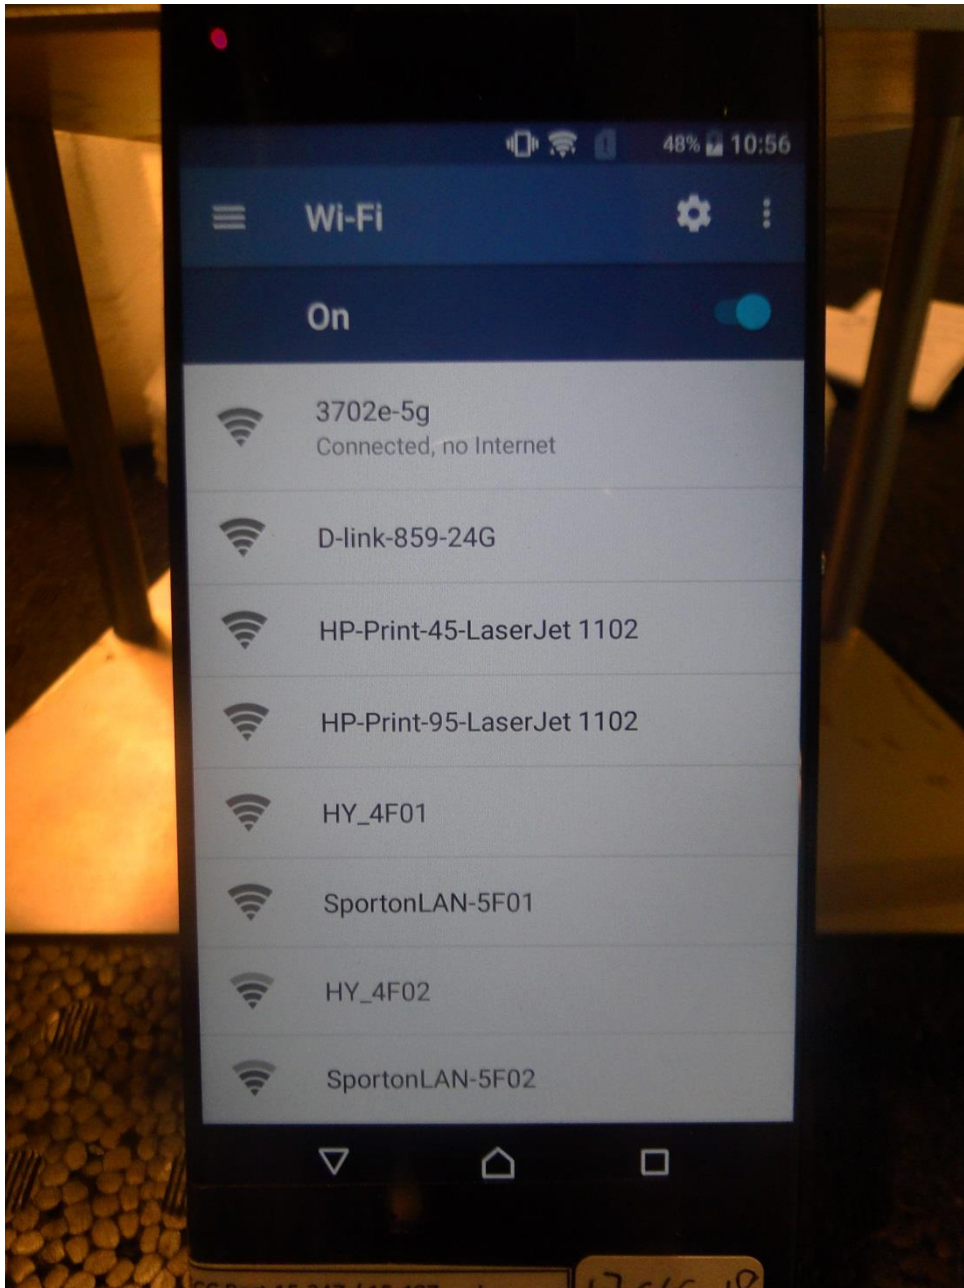

## Setup Photographs

Front View

Rear View

EUT

**Remark:** The FZ692211-01 report reuses test data from the FZ692208-01 report.