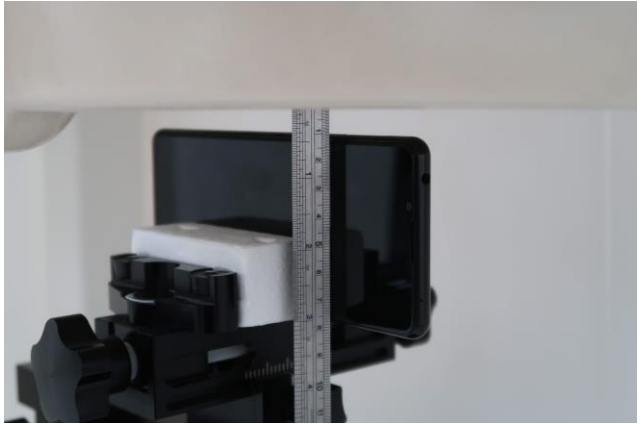

Appendix D. Antenna Location

Appendix D. SAR Test Setup Photos

Head Exposure Condition

Right Cheek at 0mm

Right Tilted at 0mm

Left Cheek at 0mm

Left Tilted at 0mm

Hotspot Exposure Condition

Right Side at 10 mm

Left Side at 10 mm

Top Side at 10 mm

Bottom Side at 10 mm

Front at 10 mm

Back at 10 mm

Body-worn Exposure Condition

Front at 10 mm

Back at 10 mm

Product Specific Exposure Condition

Front at 0 mm

Back at 0 mm

Left Side at 0 mm

Top Side at 0 mm