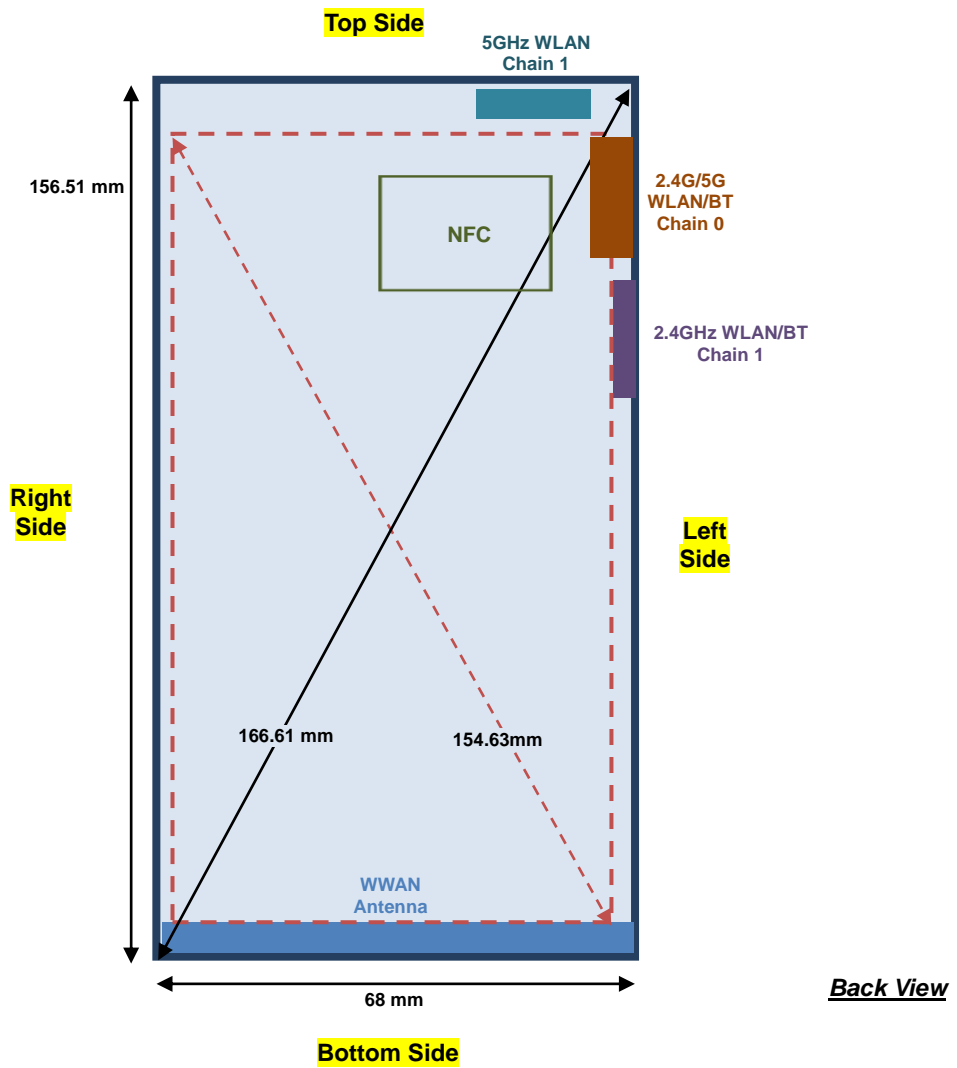

Appendix D. Antenna Location

Appendix D. SAR Test Setup Photos

Head Exposure Condition

Right Cheek at 0mm

Right Tilted at 0mm

Left Cheek at 0mm

Left Tilted at 0mm

Hotspot Exposure Condition

Right Side at 10 mm

Left Side at 10 mm

Top Side at 10 mm

Bottom Side at 10 mm

Front at 10 mm

Back at 10 mm

Body-worn Exposure Condition

Front at 10 mm

Back at 10 mm

Product Specific Exposure Condition

Front at 0 mm

Back at 0 mm

Left Side at 0 mm

Top Side at 0 mm