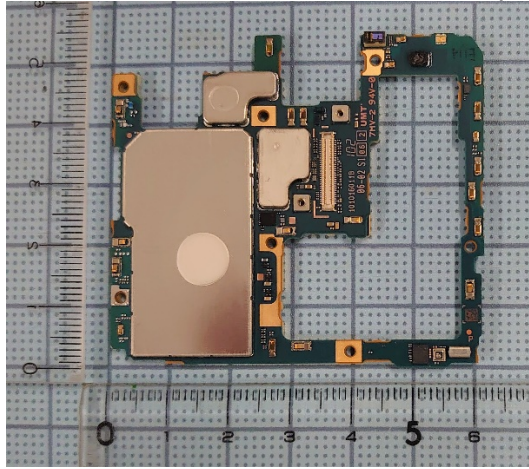

FCC ID: PY7-38061M Internal Photo

Without Rear panel

Without PBA and Battery

Rear panel

Internal Main-PWB Front with Shield cases(Front-side)

Internal Main-PWB Front without Shield cases (Front-side)

Internal Main-PWB Front (Rear-side)

Internal Main-PWB Rear with Shield case (Rear-side)

Internal Main-PWB Rear without Shield case (Rear-side)

Internal Main-PWB Rear with Shield case (Front-side)

Internal Main-PWB Rear without Shield case (Front-side)