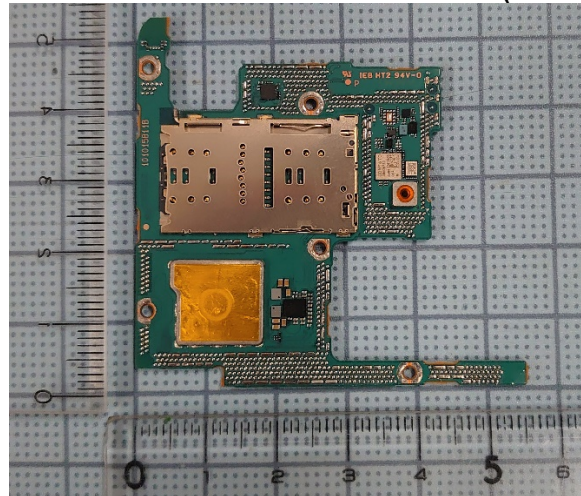

FCC ID: PY7-38061M Internal Photo

Without Rear panel

Without PBA and Battery

Rear panel

Internal Main-PWB Front with Shield cases(Front-side)

Internal Main-PWB Front without Shield cases (Front-side)

Internal Main-PWB Front (Rear-side)

Internal Main-PWB Rear with Shield case (Rear-side)

Internal Main-PWB Rear without Shield case (Rear-side)

Internal Main-PWB Rear with Shield case (Front-side)

Internal Main-PWB Rear without Shield case (Front-side)

Internal Sub-PWB (Front-side)

Internal Sub-PBA (Rear-side)

Battery: