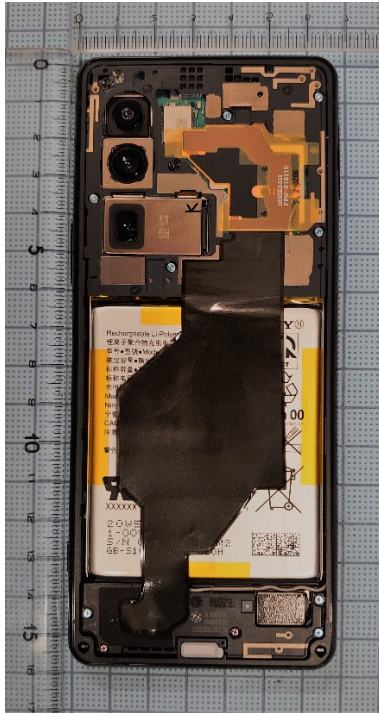

FCC ID: PY7-38061M Internal Photo

Without Rear panel

Without PBA and Battery

Rear panel

Internal Main-PWB Front with Shield cases(Front-side)

Internal Main-PWB Front without Shield cases (Front-side)

Internal Main-PWB Front (Rear-side)

Internal Main-PWB Rear with Shield case (Rear-side)

Internal Main-PWB Rear without Shield case (Rear-side)

Internal Main-PWB Rear with Shield case (Front-side)

Internal Main-PWB Rear without Shield case (Front-side)

Internal Sub-PWB (Front-side)

Internal Sub-PBA (Rear-side)

Battery: