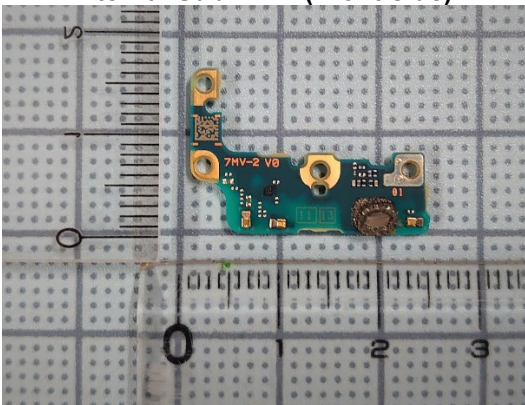

FCC ID: PY7-38061M Internal Photo

Without Rear panel

Without PBA and Battery

Rear panel

Internal Main-PWB Front with Shield cases(Front-side)

Internal Main-PWB Front without Shield cases (Front-side)

Internal Main-PWB Front (Rear-side)

Internal Main-PWB Rear with Shield case (Rear-side)

Internal Main-PWB Rear without Shield case (Rear-side)

Internal Main-PWB Rear with Shield case (Front-side)

Internal Main-PWB Rear without Shield case (Front-side)

Internal Sub-PWB (Front-side)

Internal Sub-PBA (Rear-side)

Battery: