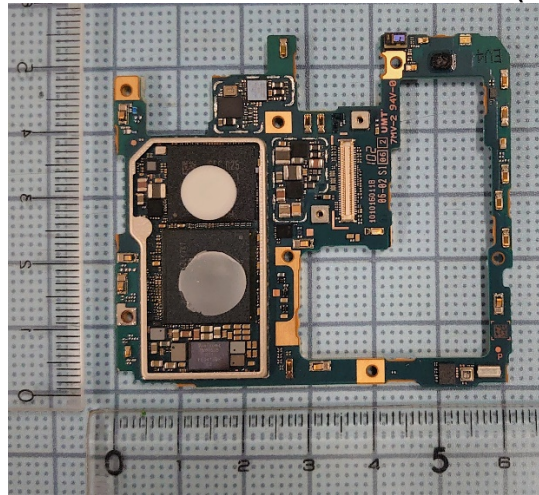

FCC ID: PY7-38061M Internal Photo

Without Rear panel

Without PBA and Battery

Rear panel

Internal Main-PWB Front with Shield cases(Front-side)

Internal Main-PWB Front without Shield cases (Front-side)

Internal Main-PWB Front (Rear-side)

Internal Main-PWB Rear with Shield case (Rear-side)

Internal Main-PWB Rear without Shield case (Rear-side)

Internal Main-PWB Rear with Shield case (Front-side)

Internal Main-PWB Rear without Shield case (Front-side)

Internal Sub-PWB (Front-side)

Internal Sub-PBA (Rear-side)

Battery: