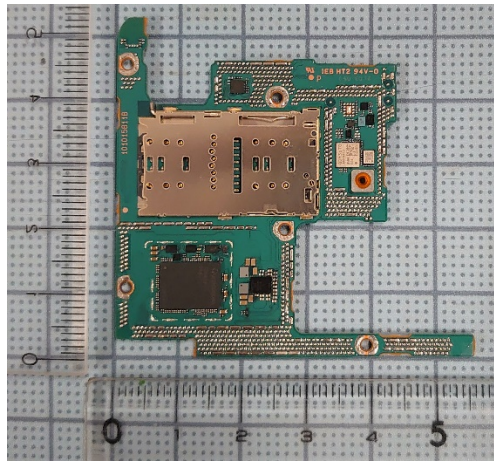

FCC ID: PY7-38061M Internal Photo

Without Rear panel

Without PBA and Battery

Rear panel

Internal Main-PWB Front with Shield cases(Front-side)

Internal Main-PWB Front without Shield cases (Front-side)

Internal Main-PWB Front (Rear-side)

Internal Main-PWB Rear with Shield case (Rear-side)

Internal Main-PWB Rear without Shield case (Rear-side)

Internal Main-PWB Rear with Shield case (Front-side)

Internal Main-PWB Rear without Shield case (Front-side)

Internal Sub-PWB (Front-side)

Internal Sub-PBA (Rear-side)

Battery: