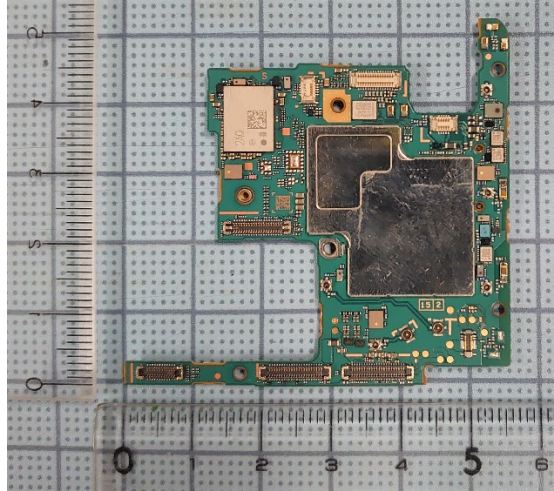

FCC ID: PY7-38061M Internal Photo

Without Rear panel

Without PBA and Battery

Rear panel

Internal Main-PWB Front with Shield cases(Front-side)

Internal Main-PWB Front without Shield cases (Front-side)

Internal Main-PWB Front (Rear-side)

Internal Main-PWB Rear with Shield case (Rear-side)

Internal Main-PWB Rear without Shield case (Rear-side)

Internal Main-PWB Rear with Shield case (Front-side)

Internal Main-PWB Rear without Shield case (Front-side)

Internal Sub-PWB (Front-side)

Internal Sub-PBA (Rear-side)

Battery: