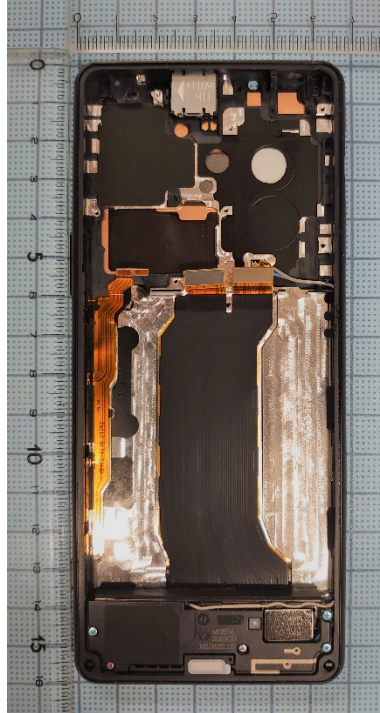

FCC ID: PY7-38061M Internal Photo

Without Rear panel

Without PBA and Battery

Rear panel

Internal Main-PWB Front with Shield cases(Front-side)

Internal Main-PWB Front without Shield cases (Front-side)

Internal Main-PWB Front (Rear-side)

Internal Main-PWB Rear with Shield case (Rear-side)

Internal Main-PWB Rear without Shield case (Rear-side)

Internal Main-PWB Rear with Shield case (Front-side)

Internal Main-PWB Rear without Shield case (Front-side)

Internal Sub-PWB (Front-side)

Internal Sub-PBA (Rear-side)

Battery: