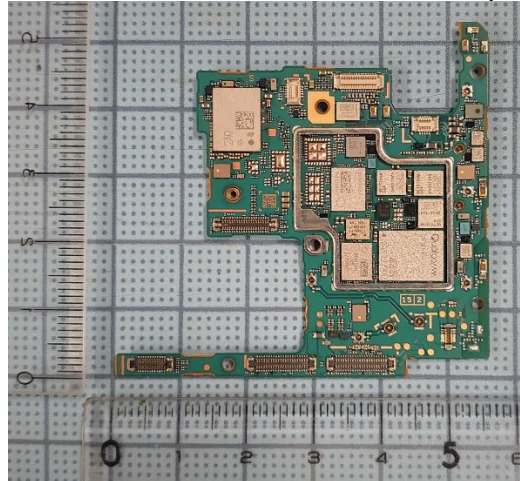

FCC ID: PY7-38061M Internal Photo

Without Rear panel

Without PBA and Battery

Rear panel

Internal Main-PWB Front with Shield cases(Front-side)

Internal Main-PWB Front without Shield cases (Front-side)

Internal Main-PWB Front (Rear-side)

Internal Main-PWB Rear with Shield case (Rear-side)

Internal Main-PWB Rear without Shield case (Rear-side)

Internal Main-PWB Rear with Shield case (Front-side)

Internal Main-PWB Rear without Shield case (Front-side)

Internal Sub-PWB (Front-side)

Internal Sub-PBA (Rear-side)

Battery: