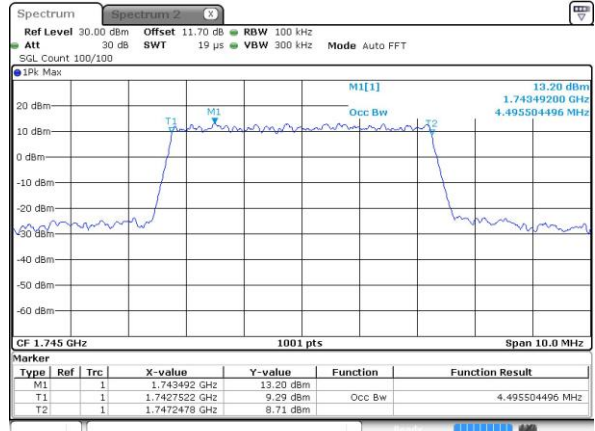

Highest Channel / 3MHz / 16QAM

Date: 2.OCT.2018 07:39:47

LTE Band 66

Lowest Channel / 5MHz / QPSK

Date: 2.OCT.2018 07:47:04

Lowest Channel / 5MHz / 16QAM

Date: 2.OCT.2018 07:47:15

Middle Channel / 5MHz / QPSK

Date: 2.OCT.2018 07:54:32

Middle Channel / 5MHz / 16QAM

Date: 2.OCT.2018 07:54:44

Highest Channel / 5MHz / QPSK

Date: 2.OCT.2018 07:56:40

Highest Channel / 5MHz / 16QAM

Date: 2.OCT.2018 07:56:52

LTE Band 66