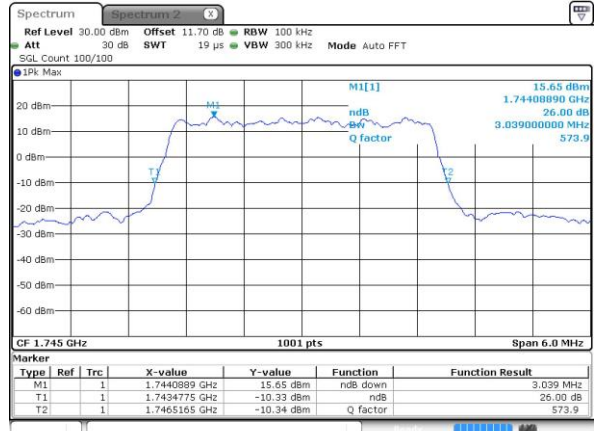

Date: 2.OCT.2018 07:11:34

Highest Channel / 1.4MHz / QPSK

Date: 2.OCT.2018 07:13:30

Highest Channel / 1.4MHz / 16QAM

Date: 2.OCT.2018 07:13:41

LTE Band 66

Lowest Channel / 3MHz / QPSK

Date: 2.OCT.2018 07:29:29

Lowest Channel / 3MHz / 16QAM

Date: 2.OCT.2018 07:28:41

Middle Channel / 3MHz / QPSK

Date: 2.OCT.2018 07:37:51

Middle Channel / 3MHz / 16QAM

Date: 2.OCT.2018 07:38:02

Highest Channel / 3MHz / QPSK

Date: 2.OCT.2018 07:39:59

Highest Channel / 3MHz / 16QAM

Date: 2.OCT.2018 07:40:10

LTE Band 66

Lowest Channel / 5MHz / QPSK

Date: 2.OCT.2018 07:47:27

Lowest Channel / 5MHz / 16QAM

Date: 2.OCT.2018 07:47:38

Middle Channel / 5MHz / QPSK