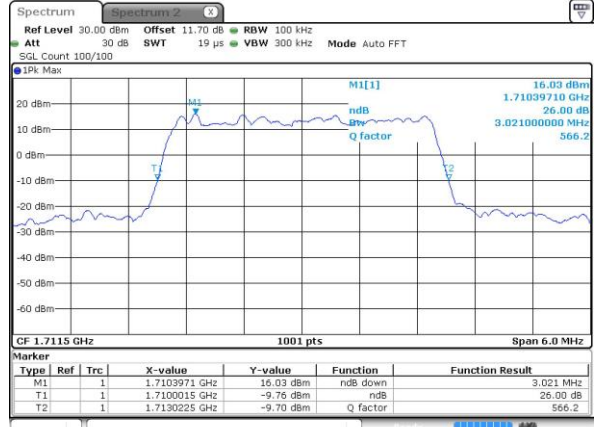

Lowest Channel / 3MHz / 16QAM

Date: 2.OCT.2018 07:28:41