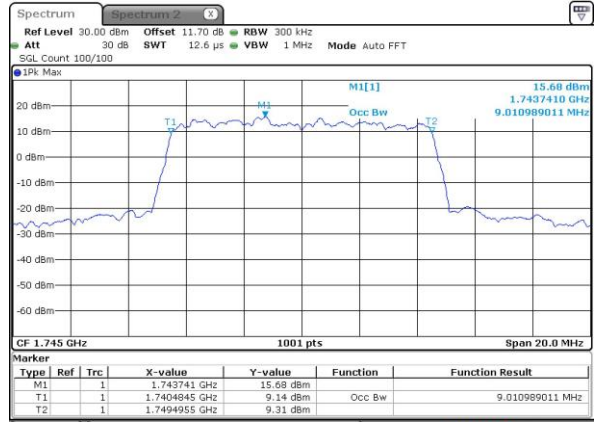

Highest Channel / 3MHz / 16QAM

Date: 2.OCT.2018 07:39:47

LTE Band 66

Lowest Channel / 5MHz / QPSK

Date: 2.OCT.2018 07:47:04

Lowest Channel / 5MHz / 16QAM

Date: 2.OCT.2018 07:47:15

Middle Channel / 5MHz / QPSK

Date: 2.OCT.2018 07:54:32

Middle Channel / 5MHz / 16QAM

Date: 2.OCT.2018 07:54:44

Highest Channel / 5MHz / QPSK

Date: 2.OCT.2018 07:56:40

Highest Channel / 5MHz / 16QAM

Date: 2.OCT.2018 07:56:52

LTE Band 66

Lowest Channel / 10MHz / QPSK

Date: 2.OCT.2018 08:04:08

Lowest Channel / 10MHz / 16QAM

Date: 2.OCT.2018 08:04:20

Middle Channel / 10MHz / QPSK

Date: 2.OCT.2018 08:11:37

Middle Channel / 10MHz / 16QAM

Date: 2.OCT.2018 08:11:48

Highest Channel / 10MHz / QPSK

Date: 2.OCT.2018 08:13:45

Highest Channel / 10MHz / 16QAM

Date: 2.OCT.2018 08:13:56

LTE Band 66

Lowest Channel / 15MHz / QPSK

Date: 2.OCT.2018 08:21:13

Lowest Channel / 15MHz / 16QAM