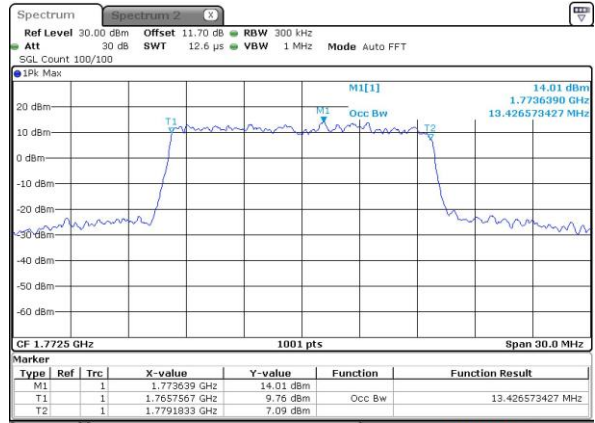

Highest Channel / 10MHz / QPSK

Date: 2.OCT.2018 08:13:45

Highest Channel / 10MHz / 16QAM

Date: 2.OCT.2018 08:13:56

LTE Band 66

Lowest Channel / 15MHz / QPSK

Date: 2.OCT.2018 08:21:13

Lowest Channel / 15MHz / 16QAM

Date: 2.OCT.2018 08:21:24

Middle Channel / 15MHz / QPSK

Date: 2.OCT.2018 08:28:41

Middle Channel / 15MHz / 16QAM

Date: 2.OCT.2018 08:28:53

Highest Channel / 15MHz / QPSK

Date: 2.OCT.2018 08:30:49

Highest Channel / 15MHz / 16QAM