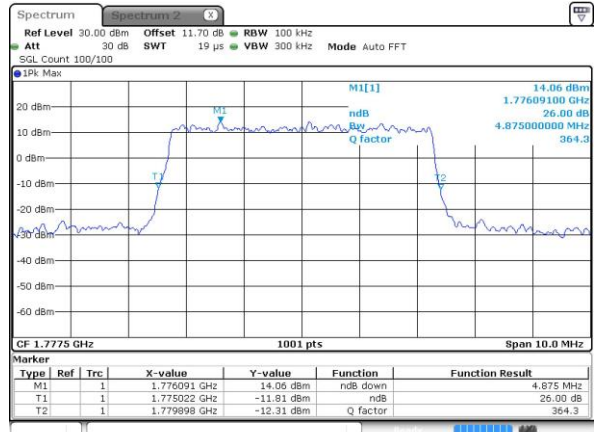

Date: 2.OCT.2018 07:54:55

Middle Channel / 5MHz / 16QAM

Date: 2.OCT.2018 07:55:07

Highest Channel / 5MHz / QPSK

Date: 2.OCT.2018 07:57:03

Highest Channel / 5MHz / 16QAM

Date: 2.OCT.2018 07:57:15

LTE Band 66