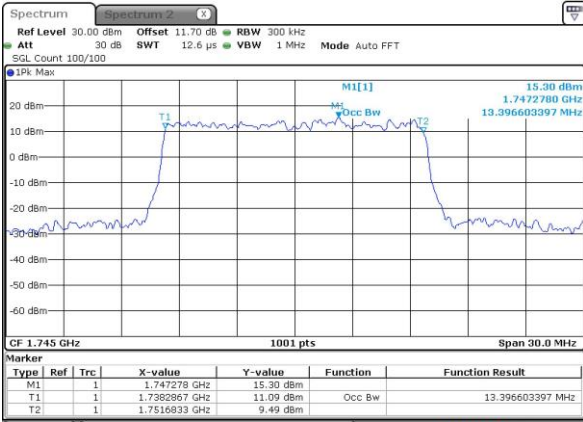

Middle Channel / 15MHz / QPSK

Date: 2.OCT.2018 08:28:41