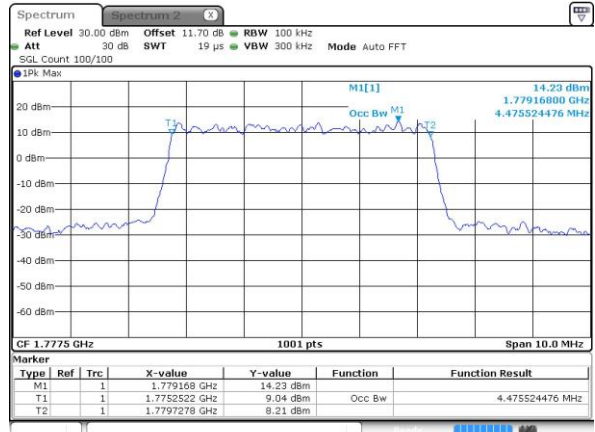

Highest Channel / 3MHz / 16QAM

Date: 2.OCT.2018 07:39:47

LTE Band 66

Lowest Channel / 5MHz / QPSK

Date: 2.OCT.2018 07:47:04

Lowest Channel / 5MHz / 16QAM

Date: 2.OCT.2018 07:47:15

Middle Channel / 5MHz / QPSK

Date: 2.OCT.2018 07:54:32

Middle Channel / 5MHz / 16QAM

Date: 2.OCT.2018 07:54:44

Highest Channel / 5MHz / QPSK

Date: 2.OCT.2018 07:56:40

Highest Channel / 5MHz / 16QAM

Date: 2.OCT.2018 07:56:52

LTE Band 66