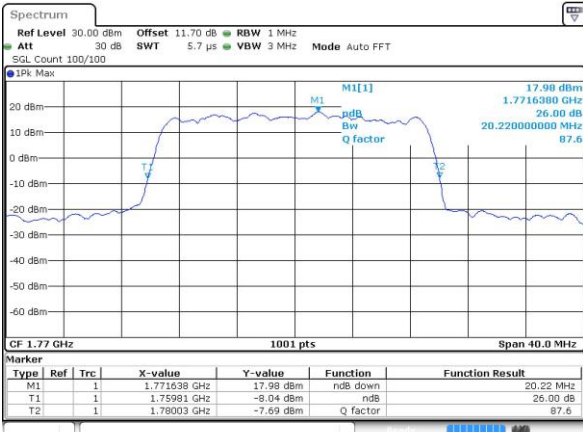

Date: 2.OCT.2018 08:31:24

LTE Band 66

Lowest Channel / 20MHz / QPSK

Date: 4.OCT.2018 17:44:21

Lowest Channel / 20MHz / 16QAM

Date: 4.OCT.2018 17:44:32

Middle Channel / 20MHz / QPSK

Date: 4.OCT.2018 17:49:08

Middle Channel / 20MHz / 16QAM

Date: 4.OCT.2018 17:49:21

Highest Channel / 20MHz / QPSK

Date: 4.OCT.2018 17:51:18

Highest Channel / 20MHz / 16QAM

Date: 4.OCT.2018 17:51:29

LTE Band 66

Lowest Channel / 1.4MHz / 64QAM