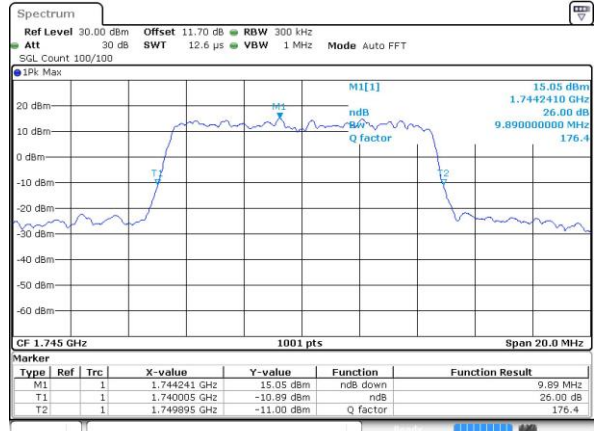

Middle Channel / 10MHz / 64QAM

Date: 4.OCT.2018 17:17:03