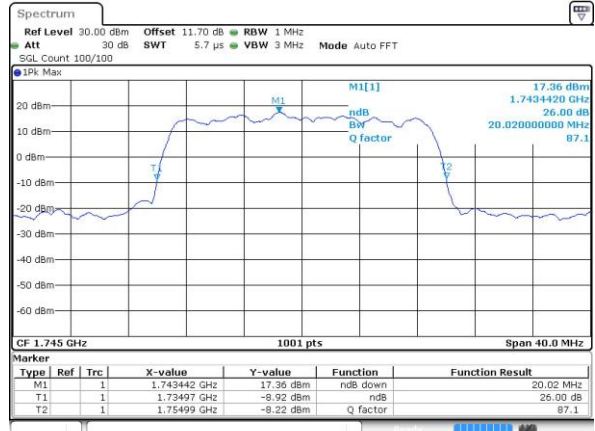

Date: 2.OCT.2018 08:31:24

LTE Band 66

Lowest Channel / 20MHz / QPSK

Date: 4.OCT.2018 17:44:21

Lowest Channel / 20MHz / 16QAM

Date: 4.OCT.2018 17:44:32

Middle Channel / 20MHz / QPSK

Date: 4.OCT.2018 17:49:08

Middle Channel / 20MHz / 16QAM

Date: 4.OCT.2018 17:49:21

Highest Channel / 20MHz / QPSK

Date: 4.OCT.2018 17:51:18

Highest Channel / 20MHz / 16QAM

Date: 4.OCT.2018 17:51:29

LTE Band 66

Lowest Channel / 1.4MHz / 64QAM