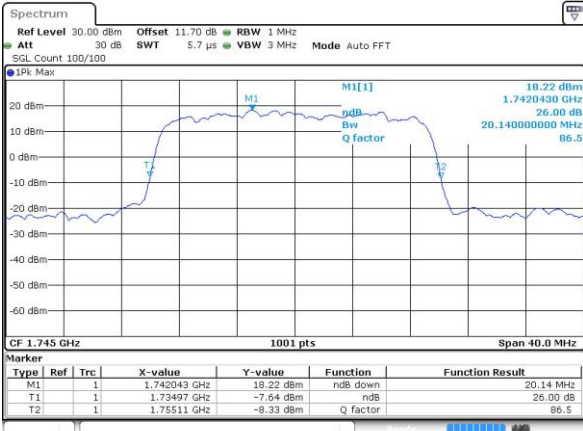

Date: 2.OCT.2018 08:31:24

LTE Band 66

Lowest Channel / 20MHz / QPSK

Date: 4.OCT.2018 17:44:21

Lowest Channel / 20MHz / 16QAM

Date: 4.OCT.2018 17:44:32

Middle Channel / 20MHz / QPSK

Date: 4.OCT.2018 17:49:08

Middle Channel / 20MHz / 16QAM

Date: 4.OCT.2018 17:49:21

Highest Channel / 20MHz / QPSK

Date: 4.OCT.2018 17:51:18

Highest Channel / 20MHz / 16QAM

Date: 4.OCT.2018 17:51:29

LTE Band 66

Lowest Channel / 1.4MHz / 64QAM