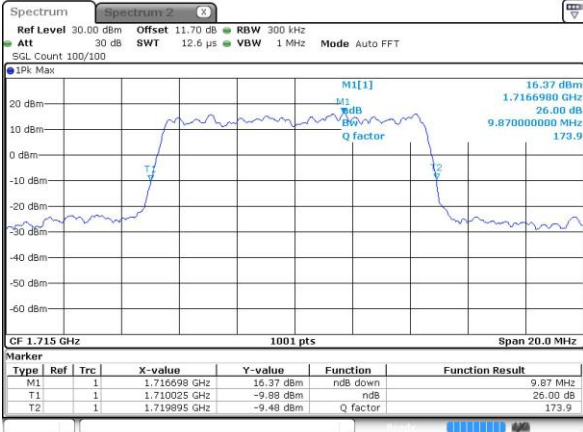

LTE Band 66

Lowest Channel / 10MHz / QPSK

Date: 2.OCT.2018 08:04:31