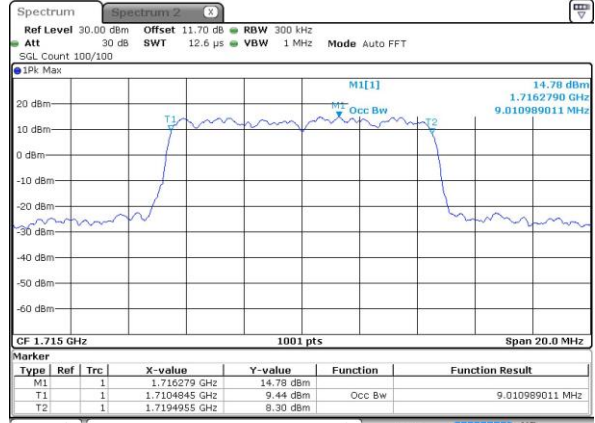

Lowest Channel / 10MHz / 16QAM

Date: 2.OCT.2018 08:04:20