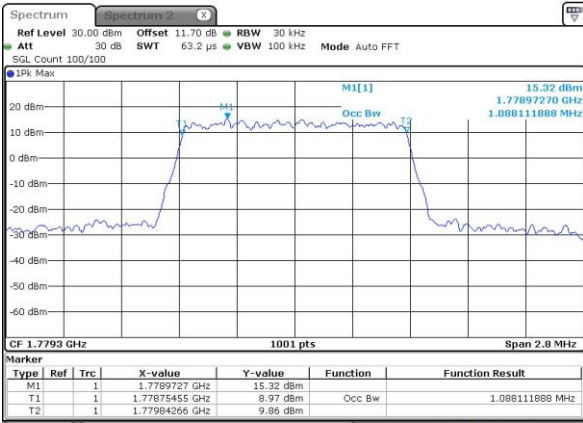

Date: 4.OCT.2018 17:31:27

Highest Channel / 15MHz / 64QAM

Date: 4.OCT.2018 17:25:19

Highest Channel / 20MHz / 64QAM

Date: 4.OCT.2018 17:32:30

Occupied Bandwidth

Mode	LTE Band 66 : 99%OBW(MHz)											
BW	1.4MHz		3MHz		5MHz		10MHz		15MHz		20MHz	
Mod.	QPSK	16QAM	QPSK	16QAM	QPSK	16QAM	QPSK	16QAM	QPSK	16QAM	QPSK	16QAM
Lowest CH	1.09	1.09	2.71	2.73	4.51	4.48	9.09	9.01	13.43	13.43	18.18	18.18
Middle CH	1.09	1.09	2.72	2.73	4.49	4.5	9.05	9.01	13.4	13.43	18.1	18.3
Highest CH	1.09	1.09	2.72	2.74	4.5	4.48	9.07	9.03	13.4	13.43	18.42	18.26
Mode	LTE Band 66 : 99%OBW(MHz)											
BW	1.4MHz		3MHz		5MHz		10MHz		15MHz		20MHz	
Mod.	64QAM		64QAM		64QAM		64QAM		64QAM		64QAM	
Lowest CH	1.09	-	2.73	-	4.48	-	9.05	-	13.40	-	18.22	-
Middle CH	1.09	-	2.71	-	4.49	-	9.01	-	13.46	-	18.26	-
Highest CH	1.09	-	2.71	-	4.49	-	9.05	-	13.49	-	18.26	-

LTE Band 66

Lowest Channel / 1.4MHz / QPSK

Date: 2.OCT.2018 07:03:31

Lowest Channel / 1.4MHz / 16QAM

Date: 2.OCT.2018 07:03:43

Middle Channel / 1.4MHz / QPSK

Date: 2.OCT.2018 07:10:59

Middle Channel / 1.4MHz / 16QAM

Date: 2.OCT.2018 07:11:11

Highest Channel / 1.4MHz / QPSK

Date: 2.OCT.2018 07:13:07

Highest Channel / 1.4MHz / 16QAM

Date: 2.OCT.2018 07:13:19

LTE Band 66

Lowest Channel / 3MHz / QPSK

Date: 2.OCT.2018 07:29:07