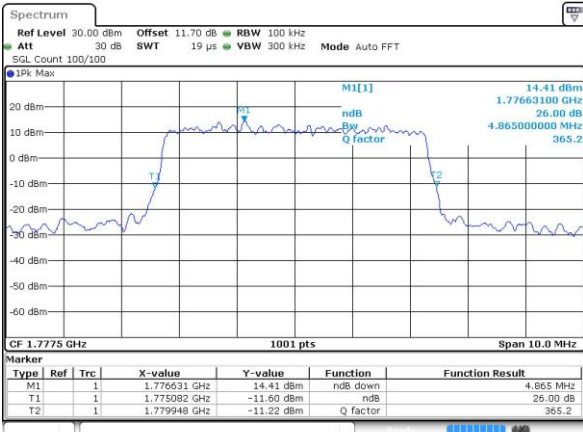

Date: 2.OCT.2018 07:25:34

Highest Channel / 3MHz / 64QAM

Date: 4.OCT.2018 17:03:44

LTE Band 66

Lowest Channel / 5MHz / 64QAM

Date: 4.OCT.2018 17:06:48

Lowest Channel / 10MHz / 64QAM

Date: 4.OCT.2018 17:13:59

Middle Channel / 5MHz / 64QAM

Date: 4.OCT.2018 17:09:52

Middle Channel / 10MHz / 64QAM

Date: 4.OCT.2018 17:17:03

Highest Channel / 5MHz / 64QAM

Date: 4.OCT.2018 17:10:55

Highest Channel / 10MHz / 64QAM

Date: 4.OCT.2018 17:18:07

LTE Band 66

Lowest Channel / 15MHz / 64QAM

Date: 4.OCT.2018 17:21:11

Lowest Channel / 20MHz / 64QAM

Date: 4.OCT.2018 17:28:23

Middle Channel / 15MHz / 64QAM

Date: 4.OCT.2018 17:24:15

Middle Channel / 20MHz / 64QAM