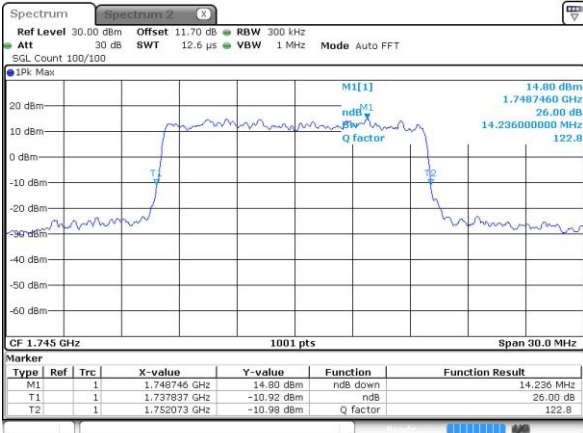

Middle Channel / 15MHz / QPSK

Date: 2.OCT.2018 08:29:04