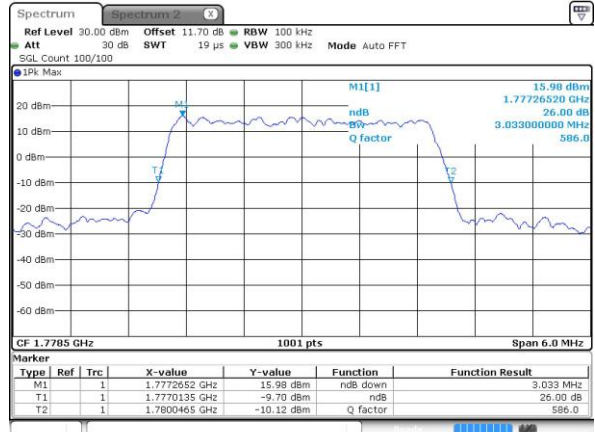

Date: 2.OCT.2018 07:11:34

Highest Channel / 1.4MHz / QPSK

Date: 2.OCT.2018 07:13:30

Highest Channel / 1.4MHz / 16QAM

Date: 2.OCT.2018 07:13:41

LTE Band 66

Lowest Channel / 3MHz / QPSK

Date: 2.OCT.2018 07:29:29

Lowest Channel / 3MHz / 16QAM

Date: 2.OCT.2018 07:28:41

Middle Channel / 3MHz / QPSK

Date: 2.OCT.2018 07:37:51

Middle Channel / 3MHz / 16QAM

Date: 2.OCT.2018 07:38:02

Highest Channel / 3MHz / QPSK

Date: 2.OCT.2018 07:39:59

Highest Channel / 3MHz / 16QAM

Date: 2.OCT.2018 07:40:10

LTE Band 66

Lowest Channel / 5MHz / QPSK

Date: 2.OCT.2018 07:47:27

Lowest Channel / 5MHz / 16QAM

Date: 2.OCT.2018 07:47:38

Middle Channel / 5MHz / QPSK