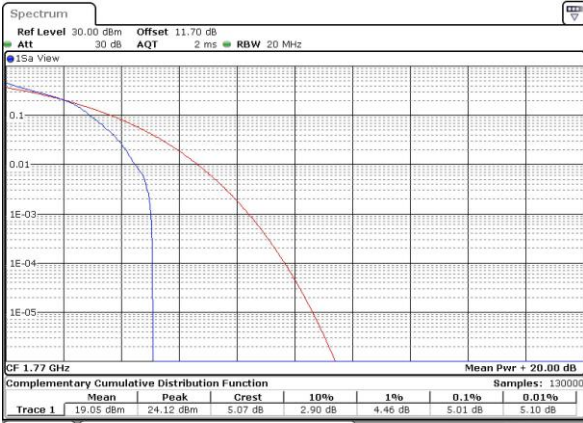

Date: 4.OCT.2018 17:36:27

Highest Channel / 1RB

Date: 4.OCT.2018 17:36:51

Highest Channel / Full RB

Date: 4.OCT.2018 17:39:38

LTE Band 66 / 20MHz / 64QAM

Lowest Channel / 1RB

Date: 4.OCT.2018 17:41:05

Lowest Channel / Full RB

Date: 4.OCT.2018 17:41:16

Middle Channel / 1RB

Date: 4.OCT.2018 17:41:26

Middle Channel / Full RB

Date: 4.OCT.2018 17:41:38

Highest Channel / 1RB

Date: 4.OCT.2018 17:41:49

Highest Channel / Full RB

Date: 4.OCT.2018 17:42:00

**26dB Bandwidth**

Mode	LTE Band 66 : 26dB BW(MHz)											
BW	1.4MHz		3MHz		5MHz		10MHz		15MHz		20MHz	
Mod.	QPSK	16QAM	QPSK	16QAM	QPSK	16QAM	QPSK	16QAM	QPSK	16QAM	QPSK	16QAM
Lowest CH	1.23	1.22	3.04	3.02	4.94	4.93	9.87	9.99	14.21	14.39	20.18	20.30
Middle CH	1.24	1.23	3.00	3.04	4.89	4.87	9.97	9.65	14.24	14.24	20.14	20.02
Highest CH	1.23	1.24	2.99	3.03	4.86	4.88	9.87	9.85	14.42	14.30	20.22	20.10
Mode	LTE Band 66 : 26dB BW(MHz)											
BW	1.4MHz		3MHz		5MHz		10MHz		15MHz		20MHz	
Mod.	64QAM		64QAM		64QAM		64QAM		64QAM		64QAM	
Lowest CH	1.24	-	3.00	-	4.93	-	9.83	-	14.60	-	20.30	-
Middle CH	1.23	-	3.00	-	4.89	-	9.89	-	14.27	-	20.26	-
Highest CH	1.24	-	3.03	-	4.87	-	9.75	-	14.36	-	20.02	-