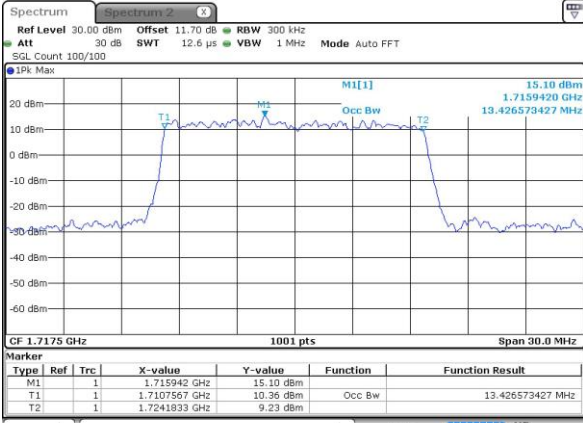

Highest Channel / 10MHz / QPSK

Date: 2.OCT.2018 08:13:45

Highest Channel / 10MHz / 16QAM

Date: 2.OCT.2018 08:13:56

LTE Band 66

Lowest Channel / 15MHz / QPSK

Date: 2.OCT.2018 08:21:13

Lowest Channel / 15MHz / 16QAM