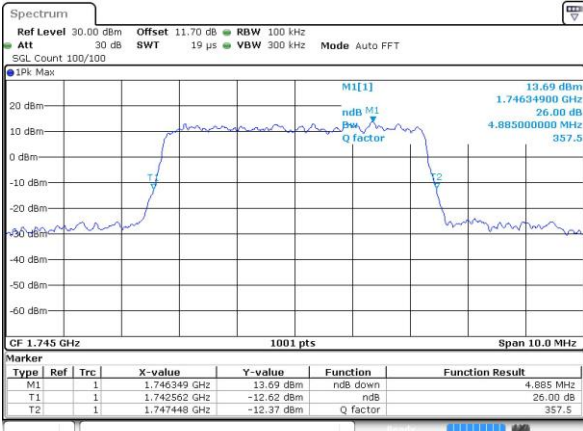

Middle Channel / 5MHz / 64QAM

Date: 4.OCT.2018 17:09:52