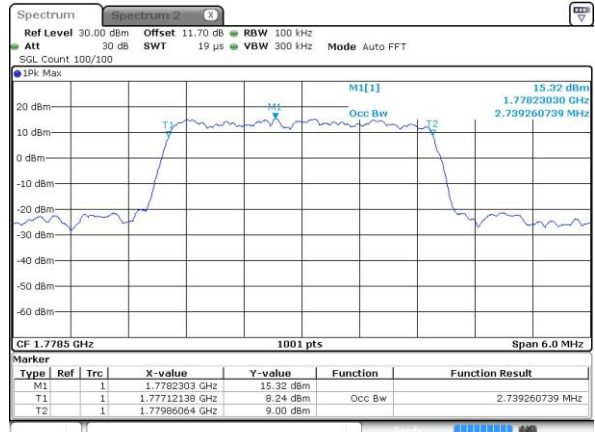

Date: 2.OCT.2018 07:11:11

Highest Channel / 1.4MHz / QPSK

Date: 2.OCT.2018 07:13:07

Highest Channel / 1.4MHz / 16QAM

Date: 2.OCT.2018 07:13:19

LTE Band 66

Lowest Channel / 3MHz / QPSK

Date: 2.OCT.2018 07:29:07

Lowest Channel / 3MHz / 16QAM

Date: 2.OCT.2018 07:29:18

Middle Channel / 3MHz / QPSK

Date: 2.OCT.2018 07:37:28

Middle Channel / 3MHz / 16QAM

Date: 2.OCT.2018 07:37:39

Highest Channel / 3MHz / QPSK

Date: 2.OCT.2018 07:39:36

Highest Channel / 3MHz / 16QAM

Date: 2.OCT.2018 07:39:47

LTE Band 66

Lowest Channel / 5MHz / QPSK

Date: 2.OCT.2018 07:47:04

Lowest Channel / 5MHz / 16QAM

Date: 2.OCT.2018 07:47:15

Middle Channel / 5MHz / QPSK