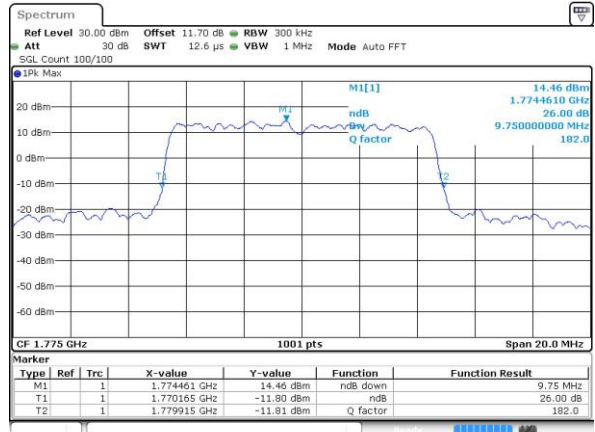

Date: 2.OCT.2018 07:25:34

Highest Channel / 3MHz / 64QAM

Date: 4.OCT.2018 17:03:44

LTE Band 66

Lowest Channel / 5MHz / 64QAM

Date: 4.OCT.2018 17:06:48

Lowest Channel / 10MHz / 64QAM

Date: 4.OCT.2018 17:13:59

Middle Channel / 5MHz / 64QAM

Date: 4.OCT.2018 17:09:52

Middle Channel / 10MHz / 64QAM

Date: 4.OCT.2018 17:17:03

Highest Channel / 5MHz / 64QAM

Date: 4.OCT.2018 17:10:55

Highest Channel / 10MHz / 64QAM

Date: 4.OCT.2018 17:18:07