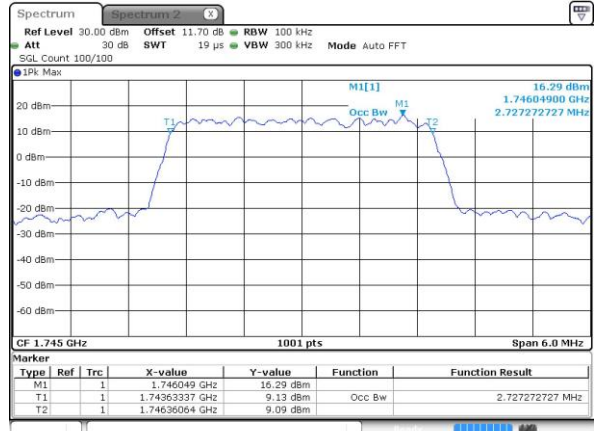

Date: 2.OCT.2018 07:11:11

Highest Channel / 1.4MHz / QPSK

Date: 2.OCT.2018 07:13:07

Highest Channel / 1.4MHz / 16QAM

Date: 2.OCT.2018 07:13:19

LTE Band 66

Lowest Channel / 3MHz / QPSK

Date: 2.OCT.2018 07:29:07

Lowest Channel / 3MHz / 16QAM

Date: 2.OCT.2018 07:29:18

Middle Channel / 3MHz / QPSK

Date: 2.OCT.2018 07:37:28

Middle Channel / 3MHz / 16QAM

Date: 2.OCT.2018 07:37:39

Highest Channel / 3MHz / QPSK

Date: 2.OCT.2018 07:39:36

Highest Channel / 3MHz / 16QAM

Date: 2.OCT.2018 07:39:47

LTE Band 66

Lowest Channel / 5MHz / QPSK

Date: 2.OCT.2018 07:47:04

Lowest Channel / 5MHz / 16QAM

Date: 2.OCT.2018 07:47:15

Middle Channel / 5MHz / QPSK