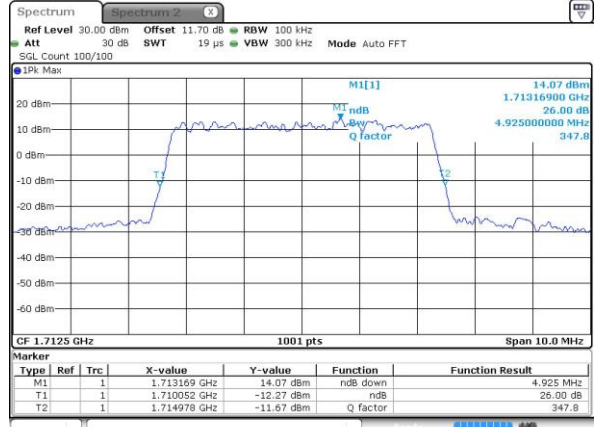

Highest Channel / 3MHz / 16QAM

Date: 2.OCT.2018 07:40:10

LTE Band 66

Lowest Channel / 5MHz / QPSK

Date: 2.OCT.2018 07:47:27

Lowest Channel / 5MHz / 16QAM

Date: 2.OCT.2018 07:47:38

Middle Channel / 5MHz / QPSK

Date: 2.OCT.2018 07:54:55

Middle Channel / 5MHz / 16QAM

Date: 2.OCT.2018 07:55:07

Highest Channel / 5MHz / QPSK

Date: 2.OCT.2018 07:57:03

Highest Channel / 5MHz / 16QAM

Date: 2.OCT.2018 07:57:15

LTE Band 66