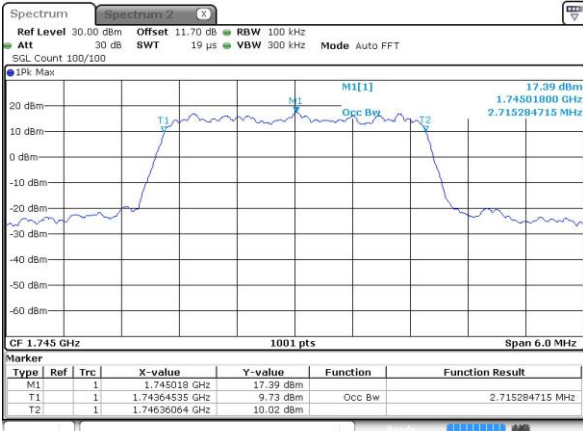

LTE Band 66

Lowest Channel / 1.4MHz / QPSK

Date: 2.OCT.2018 07:03:31

Lowest Channel / 1.4MHz / 16QAM

Date: 2.OCT.2018 07:03:43

Middle Channel / 1.4MHz / QPSK

Date: 2.OCT.2018 07:10:59

Middle Channel / 1.4MHz / 16QAM

Date: 2.OCT.2018 07:11:11

Highest Channel / 1.4MHz / QPSK

Date: 2.OCT.2018 07:13:07

Highest Channel / 1.4MHz / 16QAM

Date: 2.OCT.2018 07:13:19

LTE Band 66

Lowest Channel / 3MHz / QPSK

Date: 2.OCT.2018 07:29:07

Lowest Channel / 3MHz / 16QAM

Date: 2.OCT.2018 07:29:18

Middle Channel / 3MHz / QPSK

Date: 2.OCT.2018 07:37:28

Middle Channel / 3MHz / 16QAM

Date: 2.OCT.2018 07:37:39

Highest Channel / 3MHz / QPSK

Date: 2.OCT.2018 07:39:36