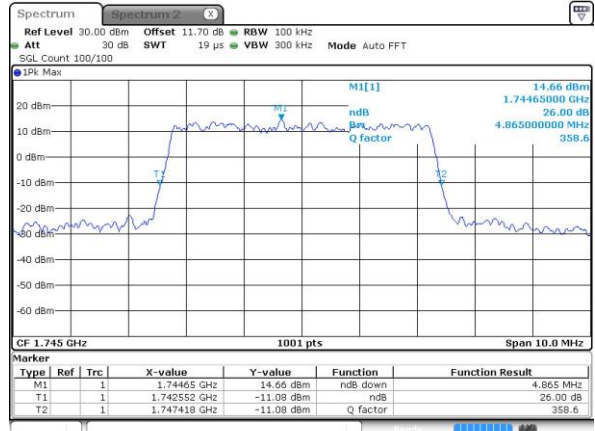

Highest Channel / 3MHz / 16QAM

Date: 2.OCT.2018 07:40:10

LTE Band 66

Lowest Channel / 5MHz / QPSK

Date: 2.OCT.2018 07:47:27

Lowest Channel / 5MHz / 16QAM

Date: 2.OCT.2018 07:47:38

Middle Channel / 5MHz / QPSK

Date: 2.OCT.2018 07:54:55

Middle Channel / 5MHz / 16QAM

Date: 2.OCT.2018 07:55:07

Highest Channel / 5MHz / QPSK

Date: 2.OCT.2018 07:57:03

Highest Channel / 5MHz / 16QAM

Date: 2.OCT.2018 07:57:15

LTE Band 66