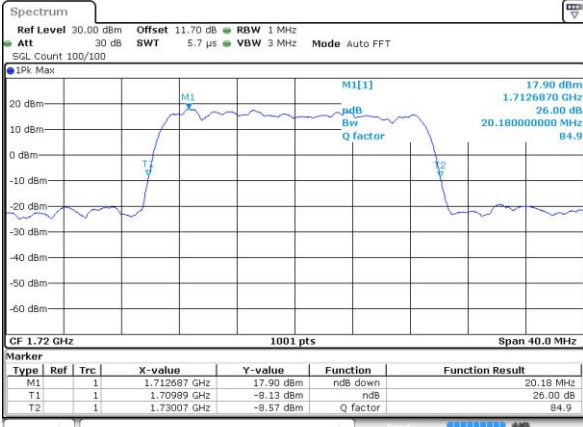

Highest Channel / 10MHz / QPSK

Date: 2.OCT.2018 08:14:07

Highest Channel / 10MHz / 16QAM

Date: 2.OCT.2018 08:14:19

LTE Band 66

Lowest Channel / 15MHz / QPSK

Date: 2.OCT.2018 08:21:36

Lowest Channel / 15MHz / 16QAM

Date: 2.OCT.2018 08:21:47

Middle Channel / 15MHz / QPSK

Date: 2.OCT.2018 08:29:04

Middle Channel / 15MHz / 16QAM

Date: 2.OCT.2018 08:29:16

Highest Channel / 15MHz / QPSK

Date: 2.OCT.2018 08:31:12

Highest Channel / 15MHz / 16QAM

Date: 2.OCT.2018 08:31:24

LTE Band 66

Lowest Channel / 20MHz / QPSK

Date: 4.OCT.2018 17:44:21

Lowest Channel / 20MHz / 16QAM

Date: 4.OCT.2018 17:44:32

Middle Channel / 20MHz / QPSK

Date: 4.OCT.2018 17:49:08

Middle Channel / 20MHz / 16QAM

Date: 4.OCT.2018 17:49:21

Highest Channel / 20MHz / QPSK

Date: 4.OCT.2018 17:51:18

Highest Channel / 20MHz / 16QAM

Date: 4.OCT.2018 17:51:29

LTE Band 66

Lowest Channel / 1.4MHz / 64QAM