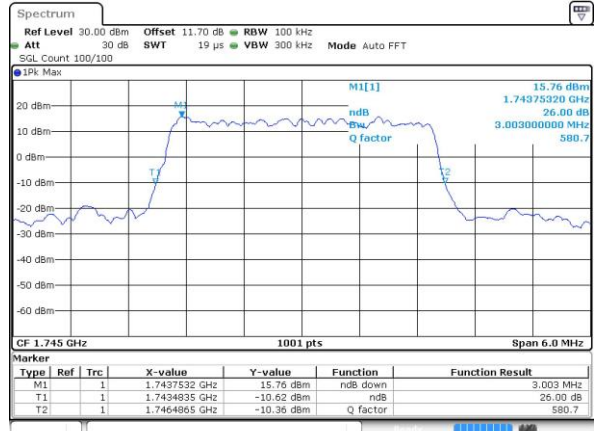

Middle Channel / 20MHz / 16QAM

Date: 4.OCT.2018 17:49:21

Highest Channel / 20MHz / QPSK

Date: 4.OCT.2018 17:51:18

Highest Channel / 20MHz / 16QAM

Date: 4.OCT.2018 17:51:29

LTE Band 66

Lowest Channel / 1.4MHz / 64QAM

Date: 2.OCT.2018 07:20:46

Lowest Channel / 3MHz / 64QAM

Date: 4.OCT.2018 16:58:36

Middle Channel / 20MHz / 64QAM

Date: 2.OCT.2018 07:24:30

Middle Channel / 3MHz / 64QAM

Date: 4.OCT.2018 17:02:40

Highest Channel / 20MHz / 64QAM

Date: 2.OCT.2018 07:25:34

Highest Channel / 3MHz / 64QAM

Date: 4.OCT.2018 17:03:44

LTE Band 66

Lowest Channel / 5MHz / 64QAM

Date: 4.OCT.2018 17:06:48

Lowest Channel / 10MHz / 64QAM

Date: 4.OCT.2018 17:13:59