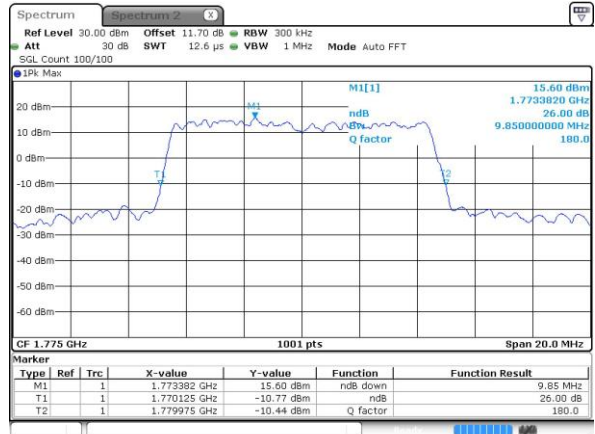

Highest Channel / 10MHz / QPSK

Date: 2.OCT.2018 08:14:07

Highest Channel / 10MHz / 16QAM

Date: 2.OCT.2018 08:14:19

LTE Band 66

Lowest Channel / 15MHz / QPSK

Date: 2.OCT.2018 08:21:36

Lowest Channel / 15MHz / 16QAM