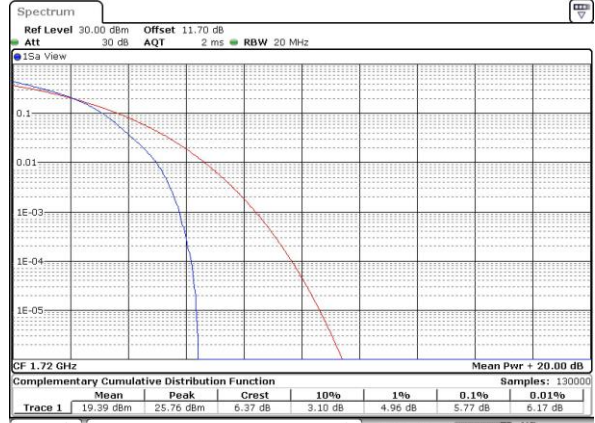

LTE Band 66 / 20MHz / 16QAM

Lowest Channel / 1RB

Date: 4.OCT.2018 17:35:24

Lowest Channel / Full RB

Date: 4.OCT.2018 17:35:45

Middle Channel / 1RB

Date: 4.OCT.2018 17:35:56

Middle Channel / Full RB

Date: 4.OCT.2018 17:36:27

Highest Channel / 1RB

Date: 4.OCT.2018 17:36:51

Highest Channel / Full RB

Date: 4.OCT.2018 17:39:38

LTE Band 66 / 20MHz / 64QAM

Lowest Channel / 1RB

Date: 4.OCT.2018 17:41:05

Lowest Channel / Full RB

Date: 4.OCT.2018 17:41:16

Middle Channel / 1RB

Date: 4.OCT.2018 17:41:26

Middle Channel / Full RB

Date: 4.OCT.2018 17:41:38

Highest Channel / 1RB

Date: 4.OCT.2018 17:41:49

Highest Channel / Full RB

Date: 4.OCT.2018 17:42:00

**26dB Bandwidth**

Mode	LTE Band 66 : 26dB BW(MHz)											
BW	1.4MHz		3MHz		5MHz		10MHz		15MHz		20MHz	
Mod.	QPSK	16QAM	QPSK	16QAM	QPSK	16QAM	QPSK	16QAM	QPSK	16QAM	QPSK	16QAM
Lowest CH	1.23	1.22	3.04	3.02	4.94	4.93	9.87	9.99	14.21	14.39	20.18	20.30
Middle CH	1.24	1.23	3.00	3.04	4.89	4.87	9.97	9.65	14.24	14.24	20.14	20.02
Highest CH	1.23	1.24	2.99	3.03	4.86	4.88	9.87	9.85	14.42	14.30	20.22	20.10
Mode	LTE Band 66 : 26dB BW(MHz)											
BW	1.4MHz		3MHz		5MHz		10MHz		15MHz		20MHz	
Mod.	64QAM		64QAM		64QAM		64QAM		64QAM		64QAM	
Lowest CH	1.24	-	3.00	-	4.93	-	9.83	-	14.60	-	20.30	-
Middle CH	1.23	-	3.00	-	4.89	-	9.89	-	14.27	-	20.26	-
Highest CH	1.24	-	3.03	-	4.87	-	9.75	-	14.36	-	20.02	-