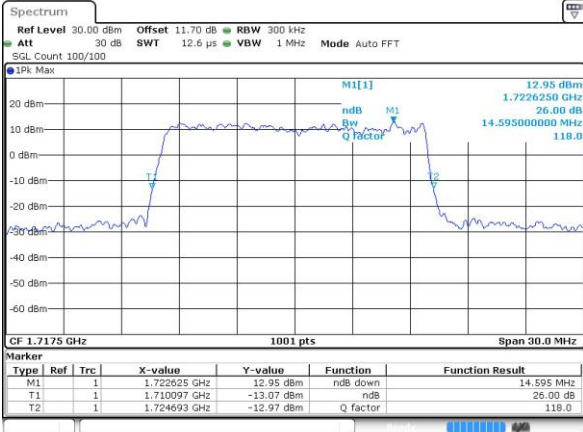

Date: 2.OCT.2018 07:25:34

Highest Channel / 3MHz / 64QAM

Date: 4.OCT.2018 17:03:44

LTE Band 66

Lowest Channel / 5MHz / 64QAM

Date: 4.OCT.2018 17:06:48

Lowest Channel / 10MHz / 64QAM

Date: 4.OCT.2018 17:13:59

Middle Channel / 5MHz / 64QAM

Date: 4.OCT.2018 17:09:52

Middle Channel / 10MHz / 64QAM

Date: 4.OCT.2018 17:17:03

Highest Channel / 5MHz / 64QAM

Date: 4.OCT.2018 17:10:55

Highest Channel / 10MHz / 64QAM

Date: 4.OCT.2018 17:18:07

LTE Band 66

Lowest Channel / 15MHz / 64QAM

Date: 4.OCT.2018 17:21:11

Lowest Channel / 20MHz / 64QAM

Date: 4.OCT.2018 17:28:23

Middle Channel / 15MHz / 64QAM

Date: 4.OCT.2018 17:24:15

Middle Channel / 20MHz / 64QAM