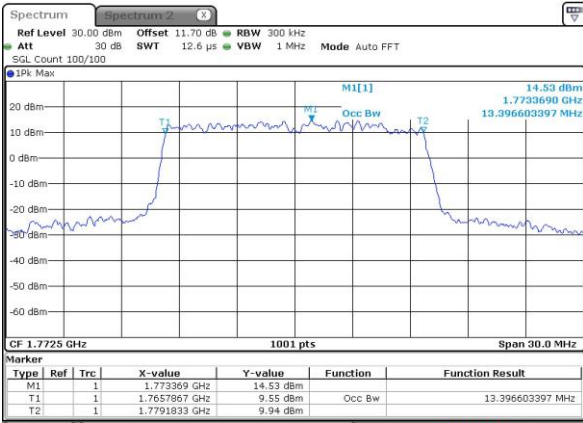

Highest Channel / 10MHz / QPSK

Date: 2.OCT.2018 08:13:45

Highest Channel / 10MHz / 16QAM

Date: 2.OCT.2018 08:13:56

LTE Band 66

Lowest Channel / 15MHz / QPSK

Date: 2.OCT.2018 08:21:13

Lowest Channel / 15MHz / 16QAM

Date: 2.OCT.2018 08:21:24

Middle Channel / 15MHz / QPSK

Date: 2.OCT.2018 08:28:41

Middle Channel / 15MHz / 16QAM

Date: 2.OCT.2018 08:28:53

Highest Channel / 15MHz / QPSK

Date: 2.OCT.2018 08:30:49

Highest Channel / 15MHz / 16QAM