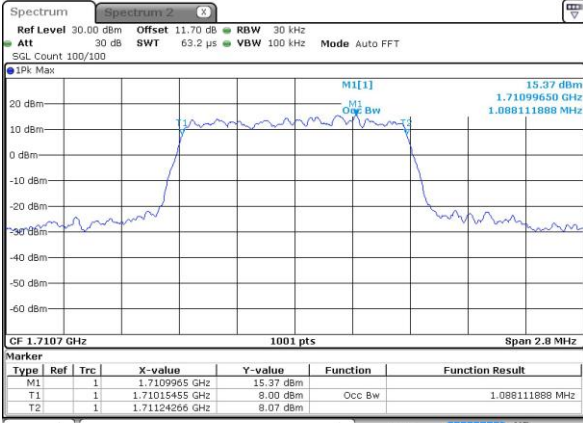

LTE Band 66

Lowest Channel / 15MHz / 64QAM

Date: 4.OCT.2018 17:21:11

Lowest Channel / 20MHz / 64QAM

Date: 4.OCT.2018 17:28:23

Middle Channel / 15MHz / 64QAM

Date: 4.OCT.2018 17:24:15

Middle Channel / 20MHz / 64QAM

Date: 4.OCT.2018 17:31:27

Highest Channel / 15MHz / 64QAM

Date: 4.OCT.2018 17:25:19

Highest Channel / 20MHz / 64QAM

Date: 4.OCT.2018 17:32:30

Occupied Bandwidth

Mode	LTE Band 66 : 99%OBW(MHz)											
BW	1.4MHz		3MHz		5MHz		10MHz		15MHz		20MHz	
Mod.	QPSK	16QAM	QPSK	16QAM	QPSK	16QAM	QPSK	16QAM	QPSK	16QAM	QPSK	16QAM
Lowest CH	1.09	1.09	2.71	2.73	4.51	4.48	9.09	9.01	13.43	13.43	18.18	18.18
Middle CH	1.09	1.09	2.72	2.73	4.49	4.5	9.05	9.01	13.4	13.43	18.1	18.3
Highest CH	1.09	1.09	2.72	2.74	4.5	4.48	9.07	9.03	13.4	13.43	18.42	18.26
Mode	LTE Band 66 : 99%OBW(MHz)											
BW	1.4MHz		3MHz		5MHz		10MHz		15MHz		20MHz	
Mod.	64QAM		64QAM		64QAM		64QAM		64QAM		64QAM	
Lowest CH	1.09	-	2.73	-	4.48	-	9.05	-	13.40	-	18.22	-
Middle CH	1.09	-	2.71	-	4.49	-	9.01	-	13.46	-	18.26	-
Highest CH	1.09	-	2.71	-	4.49	-	9.05	-	13.49	-	18.26	-

LTE Band 66

Lowest Channel / 1.4MHz / QPSK

Date: 2.OCT.2018 07:03:31

Lowest Channel / 1.4MHz / 16QAM

Date: 2.OCT.2018 07:03:43

Middle Channel / 1.4MHz / QPSK

Date: 2.OCT.2018 07:10:59

Middle Channel / 1.4MHz / 16QAM