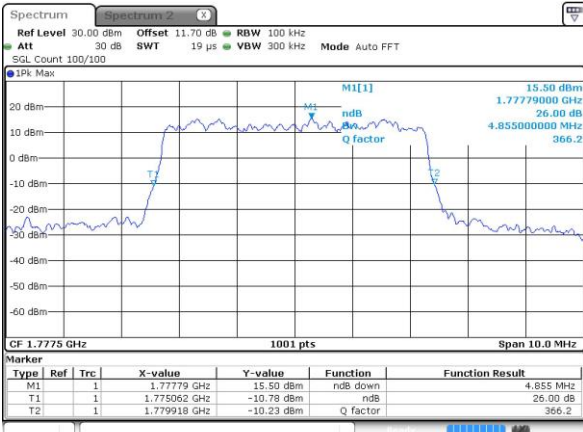

Highest Channel / 3MHz / 16QAM

Date: 2.OCT.2018 07:40:10

LTE Band 66

Lowest Channel / 5MHz / QPSK

Date: 2.OCT.2018 07:47:27

Lowest Channel / 5MHz / 16QAM

Date: 2.OCT.2018 07:47:38

Middle Channel / 5MHz / QPSK

Date: 2.OCT.2018 07:54:55

Middle Channel / 5MHz / 16QAM

Date: 2.OCT.2018 07:55:07

Highest Channel / 5MHz / QPSK

Date: 2.OCT.2018 07:57:03

Highest Channel / 5MHz / 16QAM

Date: 2.OCT.2018 07:57:15

LTE Band 66