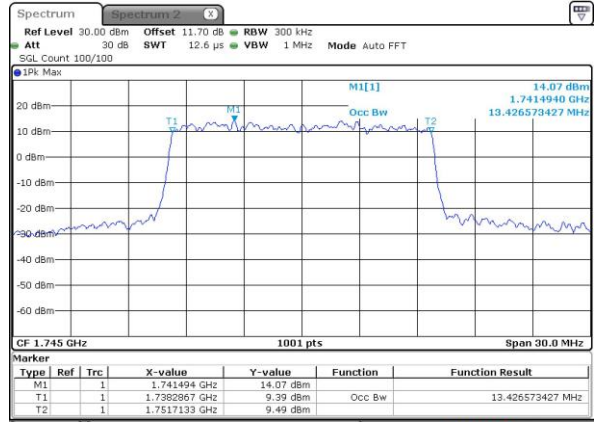

Lowest Channel / 10MHz / QPSK

Date: 2.OCT.2018 08:04:08

Lowest Channel / 10MHz / 16QAM

Date: 2.OCT.2018 08:04:20

Middle Channel / 10MHz / QPSK

Date: 2.OCT.2018 08:11:37

Middle Channel / 10MHz / 16QAM

Date: 2.OCT.2018 08:11:48

Highest Channel / 10MHz / QPSK

Date: 2.OCT.2018 08:13:45

Highest Channel / 10MHz / 16QAM

Date: 2.OCT.2018 08:13:56

LTE Band 66

Lowest Channel / 15MHz / QPSK

Date: 2.OCT.2018 08:21:13

Lowest Channel / 15MHz / 16QAM

Date: 2.OCT.2018 08:21:24

Middle Channel / 15MHz / QPSK

Date: 2.OCT.2018 08:28:41

Middle Channel / 15MHz / 16QAM

Date: 2.OCT.2018 08:28:53

Highest Channel / 15MHz / QPSK

Date: 2.OCT.2018 08:30:49

Highest Channel / 15MHz / 16QAM