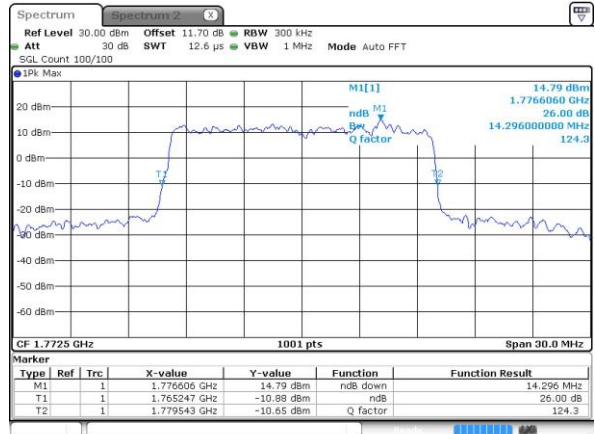

Highest Channel / 10MHz / QPSK

Date: 2.OCT.2018 08:14:07

Highest Channel / 10MHz / 16QAM

Date: 2.OCT.2018 08:14:19

LTE Band 66

Lowest Channel / 15MHz / QPSK

Date: 2.OCT.2018 08:21:36

Lowest Channel / 15MHz / 16QAM

Date: 2.OCT.2018 08:21:47

Middle Channel / 15MHz / QPSK

Date: 2.OCT.2018 08:29:04

Middle Channel / 15MHz / 16QAM

Date: 2.OCT.2018 08:29:16

Highest Channel / 15MHz / QPSK

Date: 2.OCT.2018 08:31:12

Highest Channel / 15MHz / 16QAM

Date: 2.OCT.2018 08:31:24

LTE Band 66

Lowest Channel / 20MHz / QPSK

Date: 4.OCT.2018 17:44:21

Lowest Channel / 20MHz / 16QAM

Date: 4.OCT.2018 17:44:32

Middle Channel / 20MHz / QPSK

Date: 4.OCT.2018 17:49:08