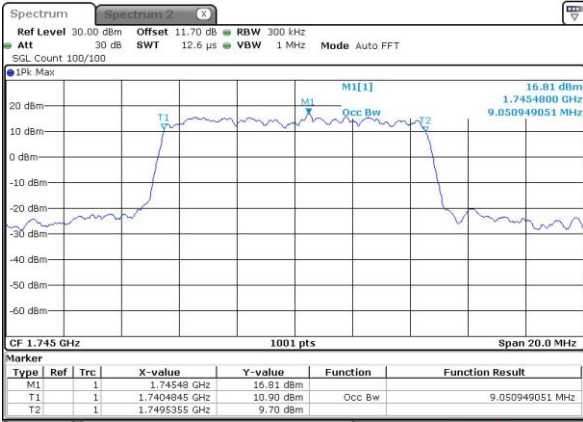

Date: 2.OCT.2018 07:54:32

Middle Channel / 5MHz / 16QAM

Date: 2.OCT.2018 07:54:44

Highest Channel / 5MHz / QPSK

Date: 2.OCT.2018 07:56:40

Highest Channel / 5MHz / 16QAM

Date: 2.OCT.2018 07:56:52

LTE Band 66

Lowest Channel / 10MHz / QPSK

Date: 2.OCT.2018 08:04:08

Lowest Channel / 10MHz / 16QAM

Date: 2.OCT.2018 08:04:20

Middle Channel / 10MHz / QPSK

Date: 2.OCT.2018 08:11:37

Middle Channel / 10MHz / 16QAM

Date: 2.OCT.2018 08:11:48

Highest Channel / 10MHz / QPSK

Date: 2.OCT.2018 08:13:45

Highest Channel / 10MHz / 16QAM

Date: 2.OCT.2018 08:13:56

LTE Band 66

Lowest Channel / 15MHz / QPSK

Date: 2.OCT.2018 08:21:13

Lowest Channel / 15MHz / 16QAM