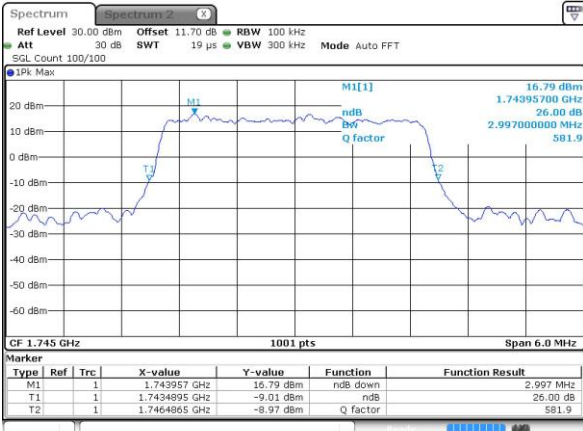

Middle Channel / 3MHz / QPSK

Date: 2.OCT.2018 07:37:51