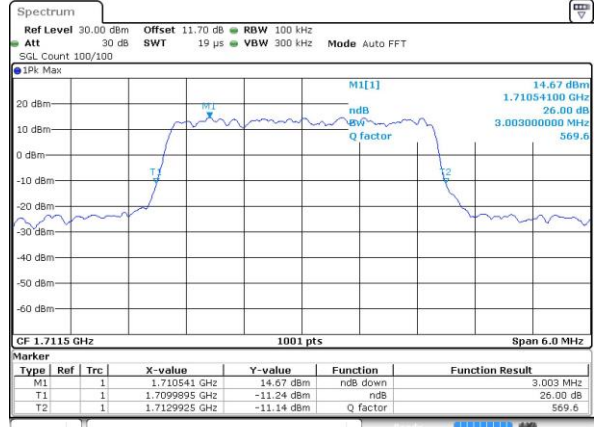

Date: 2.OCT.2018 08:31:24

LTE Band 66

Lowest Channel / 20MHz / QPSK

Date: 4.OCT.2018 17:44:21

Lowest Channel / 20MHz / 16QAM

Date: 4.OCT.2018 17:44:32

Middle Channel / 20MHz / QPSK

Date: 4.OCT.2018 17:49:08

Middle Channel / 20MHz / 16QAM

Date: 4.OCT.2018 17:49:21

Highest Channel / 20MHz / QPSK

Date: 4.OCT.2018 17:51:18

Highest Channel / 20MHz / 16QAM

Date: 4.OCT.2018 17:51:29

LTE Band 66

Lowest Channel / 1.4MHz / 64QAM

Date: 2.OCT.2018 07:20:46

Lowest Channel / 3MHz / 64QAM

Date: 4.OCT.2018 16:58:36

Middle Channel / 20MHz / 64QAM

Date: 2.OCT.2018 07:24:30

Middle Channel / 3MHz / 64QAM

Date: 4.OCT.2018 17:02:40

Highest Channel / 20MHz / 64QAM