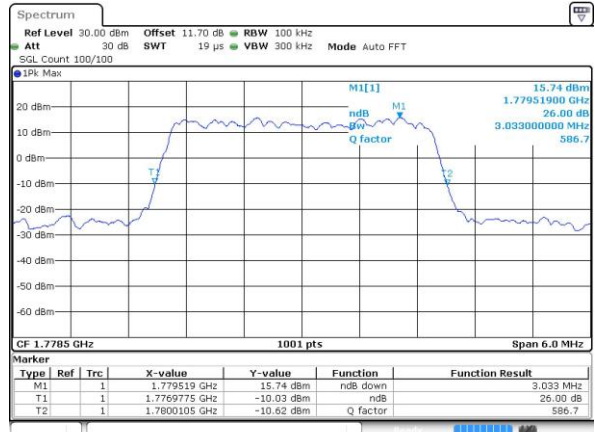

Middle Channel / 20MHz / 16QAM

Date: 4.OCT.2018 17:49:21

Highest Channel / 20MHz / QPSK

Date: 4.OCT.2018 17:51:18

Highest Channel / 20MHz / 16QAM

Date: 4.OCT.2018 17:51:29

LTE Band 66

Lowest Channel / 1.4MHz / 64QAM

Date: 2.OCT.2018 07:20:46

Lowest Channel / 3MHz / 64QAM

Date: 4.OCT.2018 16:58:36

Middle Channel / 20MHz / 64QAM

Date: 2.OCT.2018 07:24:30

Middle Channel / 3MHz / 64QAM

Date: 4.OCT.2018 17:02:40

Highest Channel / 20MHz / 64QAM

Date: 2.OCT.2018 07:25:34

Highest Channel / 3MHz / 64QAM

Date: 4.OCT.2018 17:03:44

LTE Band 66

Lowest Channel / 5MHz / 64QAM

Date: 4.OCT.2018 17:06:48

Lowest Channel / 10MHz / 64QAM

Date: 4.OCT.2018 17:13:59