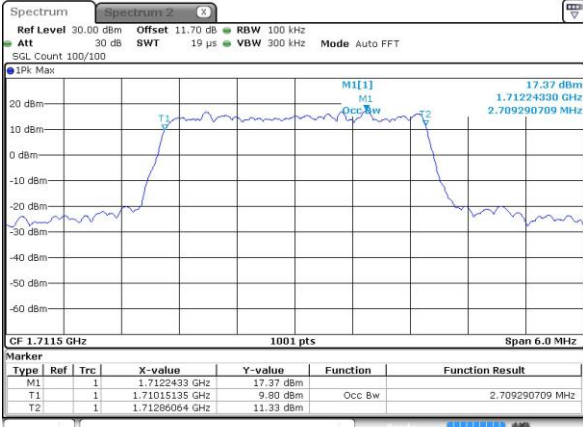

LTE Band 66

Lowest Channel / 1.4MHz / QPSK

Date: 2.OCT.2018 07:03:31

Lowest Channel / 1.4MHz / 16QAM

Date: 2.OCT.2018 07:03:43

Middle Channel / 1.4MHz / QPSK

Date: 2.OCT.2018 07:10:59

Middle Channel / 1.4MHz / 16QAM

Date: 2.OCT.2018 07:11:11

Highest Channel / 1.4MHz / QPSK

Date: 2.OCT.2018 07:13:07

Highest Channel / 1.4MHz / 16QAM

Date: 2.OCT.2018 07:13:19

LTE Band 66

Lowest Channel / 3MHz / QPSK

Date: 2.OCT.2018 07:29:07

Lowest Channel / 3MHz / 16QAM

Date: 2.OCT.2018 07:29:18

Middle Channel / 3MHz / QPSK

Date: 2.OCT.2018 07:37:28

Middle Channel / 3MHz / 16QAM

Date: 2.OCT.2018 07:37:39

Highest Channel / 3MHz / QPSK

Date: 2.OCT.2018 07:39:36

Highest Channel / 3MHz / 16QAM

Date: 2.OCT.2018 07:39:47

LTE Band 66

Lowest Channel / 5MHz / QPSK

Date: 2.OCT.2018 07:47:04

Lowest Channel / 5MHz / 16QAM

Date: 2.OCT.2018 07:47:15

Middle Channel / 5MHz / QPSK