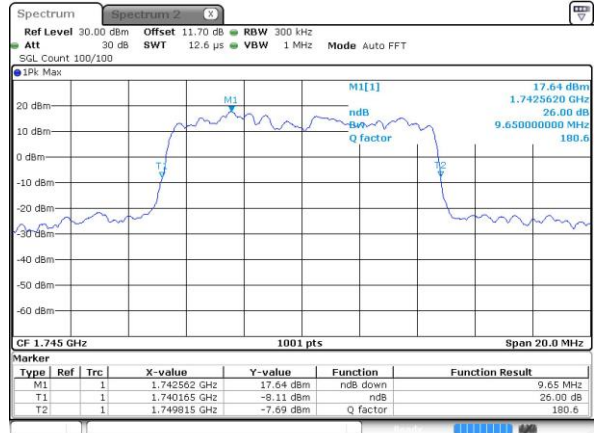

Lowest Channel / 10MHz / QPSK

Date: 2.OCT.2018 08:04:31

Lowest Channel / 10MHz / 16QAM

Date: 2.OCT.2018 08:04:43

Middle Channel / 10MHz / QPSK

Date: 2.OCT.2018 08:12:00

Middle Channel / 10MHz / 16QAM

Date: 2.OCT.2018 08:12:11

Highest Channel / 10MHz / QPSK

Date: 2.OCT.2018 08:14:07

Highest Channel / 10MHz / 16QAM

Date: 2.OCT.2018 08:14:19

LTE Band 66

Lowest Channel / 15MHz / QPSK

Date: 2.OCT.2018 08:21:36

Lowest Channel / 15MHz / 16QAM