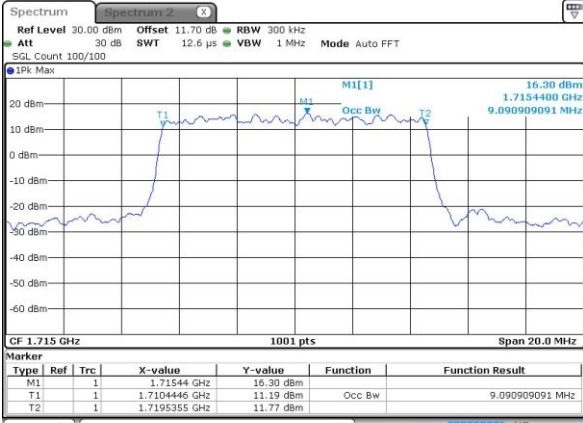

Highest Channel / 3MHz / 16QAM

Date: 2.OCT.2018 07:39:47

LTE Band 66

Lowest Channel / 5MHz / QPSK

Date: 2.OCT.2018 07:47:04

Lowest Channel / 5MHz / 16QAM

Date: 2.OCT.2018 07:47:15

Middle Channel / 5MHz / QPSK

Date: 2.OCT.2018 07:54:32

Middle Channel / 5MHz / 16QAM

Date: 2.OCT.2018 07:54:44

Highest Channel / 5MHz / QPSK

Date: 2.OCT.2018 07:56:40

Highest Channel / 5MHz / 16QAM

Date: 2.OCT.2018 07:56:52

LTE Band 66

Lowest Channel / 10MHz / QPSK

Date: 2.OCT.2018 08:04:08

Lowest Channel / 10MHz / 16QAM

Date: 2.OCT.2018 08:04:20

Middle Channel / 10MHz / QPSK

Date: 2.OCT.2018 08:11:37

Middle Channel / 10MHz / 16QAM

Date: 2.OCT.2018 08:11:48