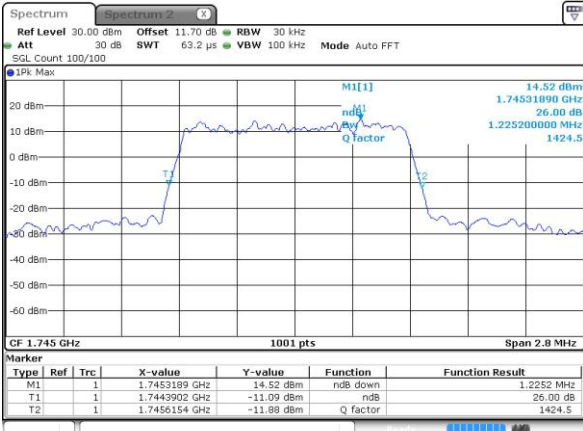

Date: 2.OCT.2018 08:31:24

LTE Band 66

Lowest Channel / 20MHz / QPSK

Date: 4.OCT.2018 17:44:21

Lowest Channel / 20MHz / 16QAM

Date: 4.OCT.2018 17:44:32

Middle Channel / 20MHz / QPSK

Date: 4.OCT.2018 17:49:08

Middle Channel / 20MHz / 16QAM

Date: 4.OCT.2018 17:49:21

Highest Channel / 20MHz / QPSK

Date: 4.OCT.2018 17:51:18

Highest Channel / 20MHz / 16QAM

Date: 4.OCT.2018 17:51:29

LTE Band 66

Lowest Channel / 1.4MHz / 64QAM

Date: 2.OCT.2018 07:20:46

Lowest Channel / 3MHz / 64QAM

Date: 4.OCT.2018 16:58:36

Middle Channel / 20MHz / 64QAM

Date: 2.OCT.2018 07:24:30

Middle Channel / 3MHz / 64QAM

Date: 4.OCT.2018 17:02:40

Highest Channel / 20MHz / 64QAM