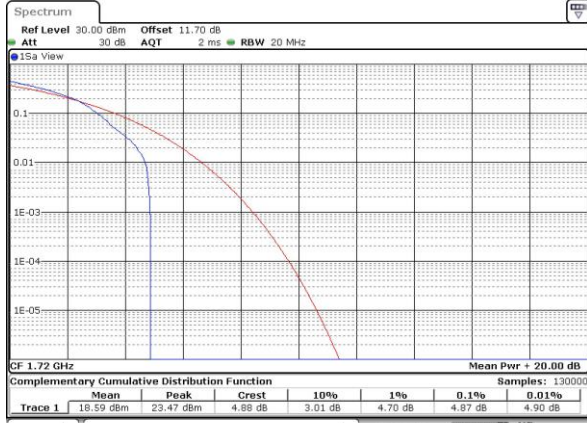

LTE Band 66 / 20MHz / 16QAM

Lowest Channel / 1RB

Date: 4.OCT.2018 17:35:24

Lowest Channel / Full RB

Date: 4.OCT.2018 17:35:45

Middle Channel / 1RB

Date: 4.OCT.2018 17:35:56

Middle Channel / Full RB

Date: 4.OCT.2018 17:36:27

Highest Channel / 1RB

Date: 4.OCT.2018 17:36:51

Highest Channel / Full RB

Date: 4.OCT.2018 17:39:38

LTE Band 66 / 20MHz / 64QAM

Lowest Channel / 1RB

Date: 4.OCT.2018 17:41:05

Lowest Channel / Full RB

Date: 4.OCT.2018 17:41:16

Middle Channel / 1RB

Date: 4.OCT.2018 17:41:26

Middle Channel / Full RB

Date: 4.OCT.2018 17:41:38

Highest Channel / 1RB

Date: 4.OCT.2018 17:41:49