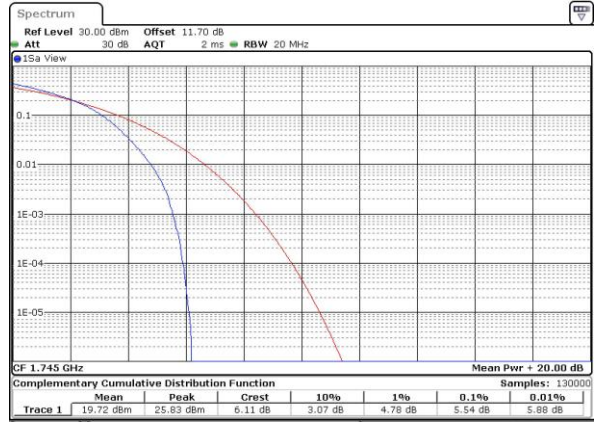

Date: 4.OCT.2018 17:36:27

Highest Channel / 1RB

Date: 4.OCT.2018 17:36:51

Highest Channel / Full RB

Date: 4.OCT.2018 17:39:38

LTE Band 66 / 20MHz / 64QAM

Lowest Channel / 1RB

Date: 4.OCT.2018 17:41:05

Lowest Channel / Full RB

Date: 4.OCT.2018 17:41:16

Middle Channel / 1RB

Date: 4.OCT.2018 17:41:26

Middle Channel / Full RB

Date: 4.OCT.2018 17:41:38

Highest Channel / 1RB

Date: 4.OCT.2018 17:41:49

Highest Channel / Full RB

Date: 4.OCT.2018 17:42:00

**26dB Bandwidth**

Mode	LTE Band 66 : 26dB BW(MHz)											
BW	1.4MHz		3MHz		5MHz		10MHz		15MHz		20MHz	
Mod.	QPSK	16QAM	QPSK	16QAM	QPSK	16QAM	QPSK	16QAM	QPSK	16QAM	QPSK	16QAM
Lowest CH	1.23	1.22	3.04	3.02	4.94	4.93	9.87	9.99	14.21	14.39	20.18	20.30
Middle CH	1.24	1.23	3.00	3.04	4.89	4.87	9.97	9.65	14.24	14.24	20.14	20.02
Highest CH	1.23	1.24	2.99	3.03	4.86	4.88	9.87	9.85	14.42	14.30	20.22	20.10
Mode	LTE Band 66 : 26dB BW(MHz)											
BW	1.4MHz		3MHz		5MHz		10MHz		15MHz		20MHz	
Mod.	64QAM		64QAM		64QAM		64QAM		64QAM		64QAM	
Lowest CH	1.24	-	3.00	-	4.93	-	9.83	-	14.60	-	20.30	-
Middle CH	1.23	-	3.00	-	4.89	-	9.89	-	14.27	-	20.26	-
Highest CH	1.24	-	3.03	-	4.87	-	9.75	-	14.36	-	20.02	-