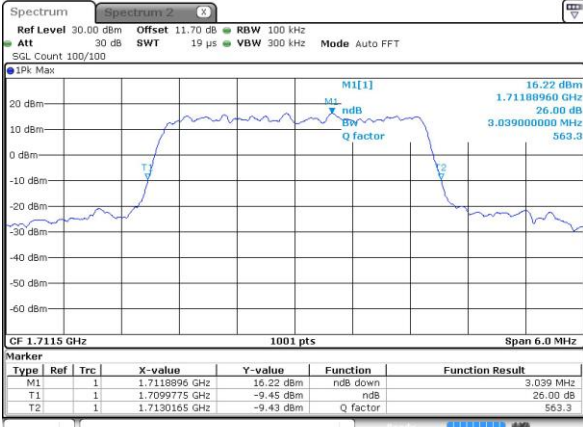

LTE Band 66

Lowest Channel / 1.4MHz / QPSK

Date: 2.OCT.2018 07:03:54

Lowest Channel / 1.4MHz / 16QAM

Date: 2.OCT.2018 07:04:06

Middle Channel / 1.4MHz / QPSK

Date: 2.OCT.2018 07:11:22

Middle Channel / 1.4MHz / 16QAM

Date: 2.OCT.2018 07:11:34

Highest Channel / 1.4MHz / QPSK

Date: 2.OCT.2018 07:13:30

Highest Channel / 1.4MHz / 16QAM

Date: 2.OCT.2018 07:13:41

LTE Band 66

Lowest Channel / 3MHz / QPSK

Date: 2.OCT.2018 07:29:29

Highest Channel / 3MHz / 16QAM

Date: 2.OCT.2018 07:40:10

LTE Band 66

Lowest Channel / 5MHz / QPSK

Date: 2.OCT.2018 07:47:27

Lowest Channel / 5MHz / 16QAM

Date: 2.OCT.2018 07:47:38

Middle Channel / 5MHz / QPSK