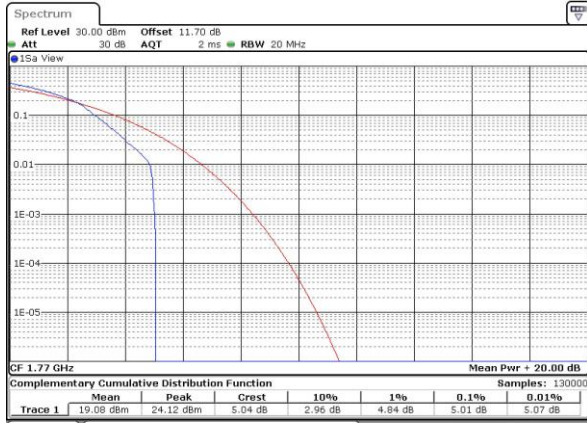

LTE Band 66 / 20MHz / 16QAM

Lowest Channel / 1RB

Date: 4.OCT.2018 17:35:24

Lowest Channel / Full RB

Date: 4.OCT.2018 17:35:45

Middle Channel / 1RB

Date: 4.OCT.2018 17:35:56

Middle Channel / Full RB

Date: 4.OCT.2018 17:36:27

Highest Channel / 1RB

Date: 4.OCT.2018 17:36:51

Highest Channel / Full RB

Date: 4.OCT.2018 17:39:38

LTE Band 66 / 20MHz / 64QAM

Lowest Channel / 1RB

Date: 4.OCT.2018 17:41:05