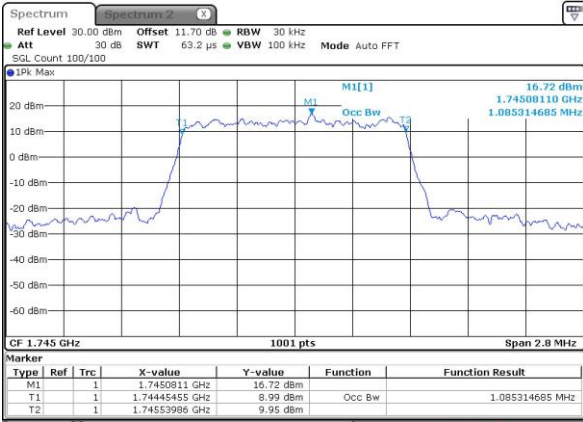

Date: 4.OCT.2018 17:31:27

Highest Channel / 15MHz / 64QAM

Date: 4.OCT.2018 17:25:19

Highest Channel / 20MHz / 64QAM

Date: 4.OCT.2018 17:32:30

Occupied Bandwidth

Mode	LTE Band 66 : 99%OBW(MHz)											
BW	1.4MHz		3MHz		5MHz		10MHz		15MHz		20MHz	
Mod.	QPSK	16QAM	QPSK	16QAM	QPSK	16QAM	QPSK	16QAM	QPSK	16QAM	QPSK	16QAM
Lowest CH	1.09	1.09	2.71	2.73	4.51	4.48	9.09	9.01	13.43	13.43	18.18	18.18
Middle CH	1.09	1.09	2.72	2.73	4.49	4.5	9.05	9.01	13.4	13.43	18.1	18.3
Highest CH	1.09	1.09	2.72	2.74	4.5	4.48	9.07	9.03	13.4	13.43	18.42	18.26
Mode	LTE Band 66 : 99%OBW(MHz)											
BW	1.4MHz		3MHz		5MHz		10MHz		15MHz		20MHz	
Mod.	64QAM		64QAM		64QAM		64QAM		64QAM		64QAM	
Lowest CH	1.09	-	2.73	-	4.48	-	9.05	-	13.40	-	18.22	-
Middle CH	1.09	-	2.71	-	4.49	-	9.01	-	13.46	-	18.26	-
Highest CH	1.09	-	2.71	-	4.49	-	9.05	-	13.49	-	18.26	-

LTE Band 66

Lowest Channel / 1.4MHz / QPSK

Date: 2.OCT.2018 07:03:31

Lowest Channel / 1.4MHz / 16QAM

Date: 2.OCT.2018 07:03:43

Middle Channel / 1.4MHz / QPSK

Date: 2.OCT.2018 07:10:59

Middle Channel / 1.4MHz / 16QAM

Date: 2.OCT.2018 07:11:11

Highest Channel / 1.4MHz / QPSK

Date: 2.OCT.2018 07:13:07

Highest Channel / 1.4MHz / 16QAM

Date: 2.OCT.2018 07:13:19

LTE Band 66

Lowest Channel / 3MHz / QPSK

Date: 2.OCT.2018 07:29:07