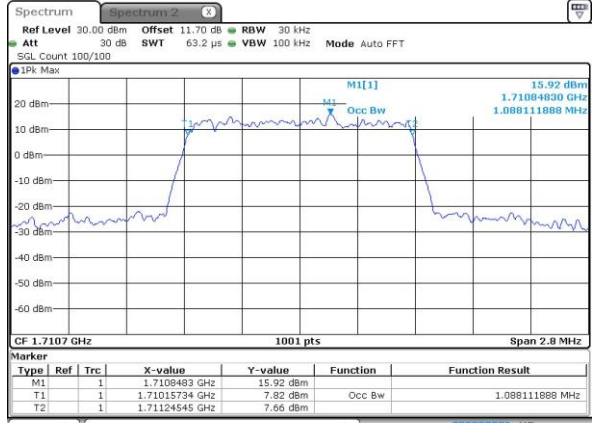

LTE Band 66

Lowest Channel / 15MHz / 64QAM

Date: 4.OCT.2018 17:21:11

Lowest Channel / 20MHz / 64QAM

Date: 4.OCT.2018 17:28:23

Middle Channel / 15MHz / 64QAM

Date: 4.OCT.2018 17:24:15

Middle Channel / 20MHz / 64QAM

Date: 4.OCT.2018 17:31:27

Highest Channel / 15MHz / 64QAM

Date: 4.OCT.2018 17:25:19

Highest Channel / 20MHz / 64QAM

Date: 4.OCT.2018 17:32:30

Occupied Bandwidth

Mode	LTE Band 66 : 99%OBW(MHz)											
BW	1.4MHz		3MHz		5MHz		10MHz		15MHz		20MHz	
Mod.	QPSK	16QAM	QPSK	16QAM	QPSK	16QAM	QPSK	16QAM	QPSK	16QAM	QPSK	16QAM
Lowest CH	1.09	1.09	2.71	2.73	4.51	4.48	9.09	9.01	13.43	13.43	18.18	18.18
Middle CH	1.09	1.09	2.72	2.73	4.49	4.5	9.05	9.01	13.4	13.43	18.1	18.3
Highest CH	1.09	1.09	2.72	2.74	4.5	4.48	9.07	9.03	13.4	13.43	18.42	18.26
Mode	LTE Band 66 : 99%OBW(MHz)											
BW	1.4MHz		3MHz		5MHz		10MHz		15MHz		20MHz	
Mod.	64QAM		64QAM		64QAM		64QAM		64QAM		64QAM	
Lowest CH	1.09	-	2.73	-	4.48	-	9.05	-	13.40	-	18.22	-
Middle CH	1.09	-	2.71	-	4.49	-	9.01	-	13.46	-	18.26	-
Highest CH	1.09	-	2.71	-	4.49	-	9.05	-	13.49	-	18.26	-

LTE Band 66

Lowest Channel / 1.4MHz / QPSK

Date: 2.OCT.2018 07:03:31

Lowest Channel / 1.4MHz / 16QAM

Date: 2.OCT.2018 07:03:43

Middle Channel / 1.4MHz / QPSK

Date: 2.OCT.2018 07:10:59

Middle Channel / 1.4MHz / 16QAM

Date: 2.OCT.2018 07:11:11

Highest Channel / 1.4MHz / QPSK

Date: 2.OCT.2018 07:13:07

Highest Channel / 1.4MHz / 16QAM

Date: 2.OCT.2018 07:13:19

LTE Band 66

Lowest Channel / 3MHz / QPSK

Date: 2.OCT.2018 07:29:07