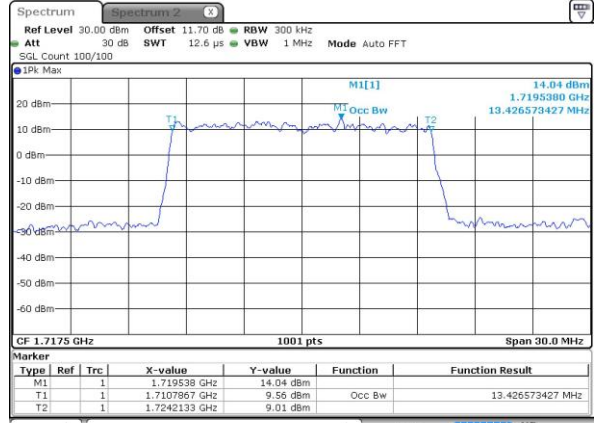

Highest Channel / 10MHz / QPSK

Date: 2.OCT.2018 08:13:45

Highest Channel / 10MHz / 16QAM

Date: 2.OCT.2018 08:13:56

LTE Band 66

Lowest Channel / 15MHz / QPSK

Date: 2.OCT.2018 08:21:13

Lowest Channel / 15MHz / 16QAM