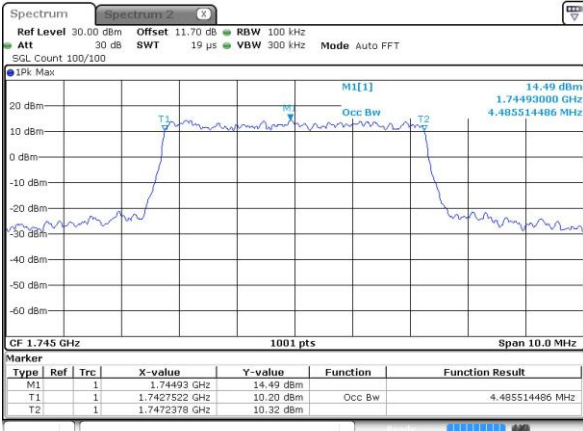

Date: 2.OCT.2018 07:11:11

Highest Channel / 1.4MHz / QPSK

Date: 2.OCT.2018 07:13:07

Highest Channel / 1.4MHz / 16QAM

Date: 2.OCT.2018 07:13:19

LTE Band 66

Lowest Channel / 3MHz / QPSK

Date: 2.OCT.2018 07:29:07

Highest Channel / 3MHz / 16QAM

Date: 2.OCT.2018 07:39:47

LTE Band 66

Lowest Channel / 5MHz / QPSK

Date: 2.OCT.2018 07:47:04

Lowest Channel / 5MHz / 16QAM

Date: 2.OCT.2018 07:47:15

Middle Channel / 5MHz / QPSK

Date: 2.OCT.2018 07:54:32

Middle Channel / 5MHz / 16QAM

Date: 2.OCT.2018 07:54:44

Highest Channel / 5MHz / QPSK

Date: 2.OCT.2018 07:56:40

Highest Channel / 5MHz / 16QAM

Date: 2.OCT.2018 07:56:52

LTE Band 66