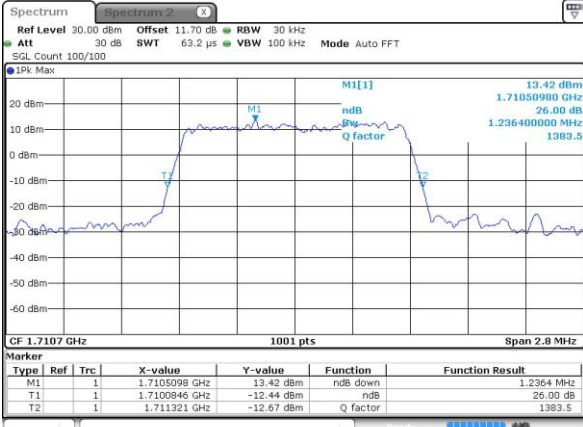

Date: 2.OCT.2018 08:31:24

LTE Band 66

Lowest Channel / 20MHz / QPSK

Date: 4.OCT.2018 17:44:21

Lowest Channel / 20MHz / 16QAM

Date: 4.OCT.2018 17:44:32

Middle Channel / 20MHz / QPSK

Date: 4.OCT.2018 17:49:08

Middle Channel / 20MHz / 16QAM

Date: 4.OCT.2018 17:49:21

Highest Channel / 20MHz / QPSK

Date: 4.OCT.2018 17:51:18

Highest Channel / 20MHz / 16QAM

Date: 4.OCT.2018 17:51:29

LTE Band 66

Lowest Channel / 1.4MHz / 64QAM

Date: 2.OCT.2018 07:20:46

Lowest Channel / 3MHz / 64QAM

Date: 4.OCT.2018 16:58:36

Middle Channel / 20MHz / 64QAM

Date: 2.OCT.2018 07:24:30

Middle Channel / 3MHz / 64QAM

Date: 4.OCT.2018 17:02:40

Highest Channel / 20MHz / 64QAM