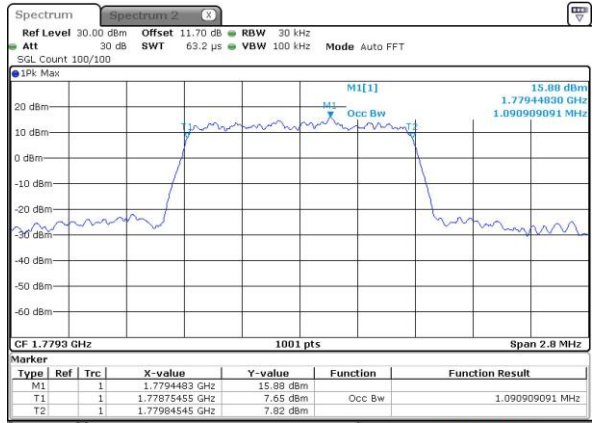

Date: 4.OCT.2018 17:31:27

Highest Channel / 15MHz / 64QAM

Date: 4.OCT.2018 17:25:19

Highest Channel / 20MHz / 64QAM

Date: 4.OCT.2018 17:32:30

Occupied Bandwidth

Mode	LTE Band 66 : 99%OBW(MHz)											
BW	1.4MHz		3MHz		5MHz		10MHz		15MHz		20MHz	
Mod.	QPSK	16QAM	QPSK	16QAM	QPSK	16QAM	QPSK	16QAM	QPSK	16QAM	QPSK	16QAM
Lowest CH	1.09	1.09	2.71	2.73	4.51	4.48	9.09	9.01	13.43	13.43	18.18	18.18
Middle CH	1.09	1.09	2.72	2.73	4.49	4.5	9.05	9.01	13.4	13.43	18.1	18.3
Highest CH	1.09	1.09	2.72	2.74	4.5	4.48	9.07	9.03	13.4	13.43	18.42	18.26
Mode	LTE Band 66 : 99%OBW(MHz)											
BW	1.4MHz		3MHz		5MHz		10MHz		15MHz		20MHz	
Mod.	64QAM		64QAM		64QAM		64QAM		64QAM		64QAM	
Lowest CH	1.09	-	2.73	-	4.48	-	9.05	-	13.40	-	18.22	-
Middle CH	1.09	-	2.71	-	4.49	-	9.01	-	13.46	-	18.26	-
Highest CH	1.09	-	2.71	-	4.49	-	9.05	-	13.49	-	18.26	-

LTE Band 66

Lowest Channel / 1.4MHz / QPSK

Date: 2.OCT.2018 07:03:31

Lowest Channel / 1.4MHz / 16QAM

Date: 2.OCT.2018 07:03:43

Middle Channel / 1.4MHz / QPSK

Date: 2.OCT.2018 07:10:59

Middle Channel / 1.4MHz / 16QAM

Date: 2.OCT.2018 07:11:11

Highest Channel / 1.4MHz / QPSK

Date: 2.OCT.2018 07:13:07

Highest Channel / 1.4MHz / 16QAM

Date: 2.OCT.2018 07:13:19

LTE Band 66

Lowest Channel / 3MHz / QPSK

Date: 2.OCT.2018 07:29:07