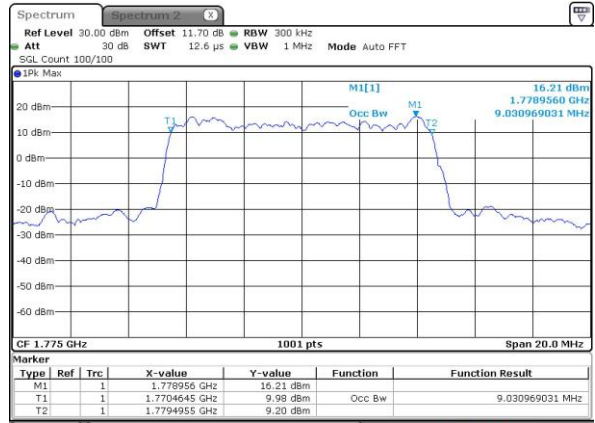

Highest Channel / 3MHz / 16QAM

Date: 2.OCT.2018 07:39:47

LTE Band 66

Lowest Channel / 5MHz / QPSK

Date: 2.OCT.2018 07:47:04

Lowest Channel / 5MHz / 16QAM

Date: 2.OCT.2018 07:47:15

Middle Channel / 5MHz / QPSK

Date: 2.OCT.2018 07:54:32

Middle Channel / 5MHz / 16QAM

Date: 2.OCT.2018 07:54:44

Highest Channel / 5MHz / QPSK

Date: 2.OCT.2018 07:56:40

Highest Channel / 5MHz / 16QAM

Date: 2.OCT.2018 07:56:52

LTE Band 66

Lowest Channel / 10MHz / QPSK

Date: 2.OCT.2018 08:04:08

Lowest Channel / 10MHz / 16QAM

Date: 2.OCT.2018 08:04:20

Middle Channel / 10MHz / QPSK

Date: 2.OCT.2018 08:11:37

Middle Channel / 10MHz / 16QAM

Date: 2.OCT.2018 08:11:48

Highest Channel / 10MHz / QPSK

Date: 2.OCT.2018 08:13:45

Highest Channel / 10MHz / 16QAM

Date: 2.OCT.2018 08:13:56

LTE Band 66

Lowest Channel / 15MHz / QPSK

Date: 2.OCT.2018 08:21:13

Lowest Channel / 15MHz / 16QAM