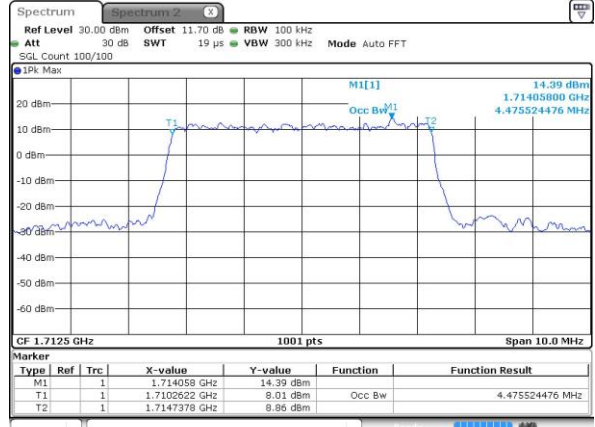

Date: 2.OCT.2018 07:11:11

Highest Channel / 1.4MHz / QPSK

Date: 2.OCT.2018 07:13:07

Highest Channel / 1.4MHz / 16QAM

Date: 2.OCT.2018 07:13:19

LTE Band 66

Lowest Channel / 3MHz / QPSK

Date: 2.OCT.2018 07:29:07

Lowest Channel / 3MHz / 16QAM

Date: 2.OCT.2018 07:29:18

Middle Channel / 3MHz / QPSK

Date: 2.OCT.2018 07:37:28

Middle Channel / 3MHz / 16QAM

Date: 2.OCT.2018 07:37:39

Highest Channel / 3MHz / QPSK

Date: 2.OCT.2018 07:39:36

Highest Channel / 3MHz / 16QAM

Date: 2.OCT.2018 07:39:47

LTE Band 66

Lowest Channel / 5MHz / QPSK

Date: 2.OCT.2018 07:47:04

Lowest Channel / 5MHz / 16QAM

Date: 2.OCT.2018 07:47:15

Middle Channel / 5MHz / QPSK

Date: 2.OCT.2018 07:54:32

Middle Channel / 5MHz / 16QAM

Date: 2.OCT.2018 07:54:44

Highest Channel / 5MHz / QPSK

Date: 2.OCT.2018 07:56:40

Highest Channel / 5MHz / 16QAM

Date: 2.OCT.2018 07:56:52

LTE Band 66