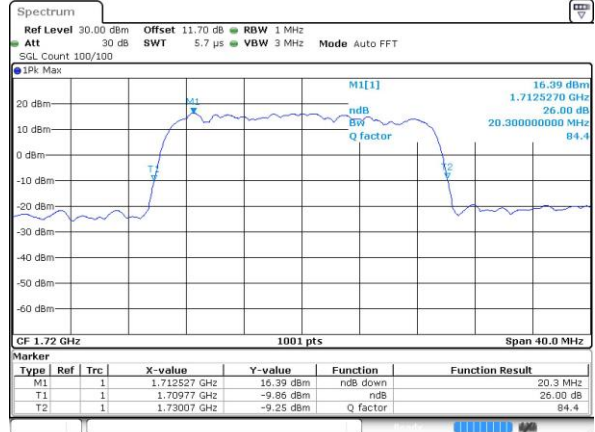

Date: 2.OCT.2018 07:25:34

Highest Channel / 3MHz / 64QAM

Date: 4.OCT.2018 17:03:44

LTE Band 66

Lowest Channel / 5MHz / 64QAM

Date: 4.OCT.2018 17:06:48

Lowest Channel / 10MHz / 64QAM

Date: 4.OCT.2018 17:13:59

Middle Channel / 5MHz / 64QAM

Date: 4.OCT.2018 17:09:52

Middle Channel / 10MHz / 64QAM

Date: 4.OCT.2018 17:17:03

Highest Channel / 5MHz / 64QAM

Date: 4.OCT.2018 17:10:55

Highest Channel / 10MHz / 64QAM

Date: 4.OCT.2018 17:18:07

LTE Band 66

Lowest Channel / 15MHz / 64QAM

Date: 4.OCT.2018 17:21:11

Lowest Channel / 20MHz / 64QAM

Date: 4.OCT.2018 17:28:23

Middle Channel / 15MHz / 64QAM

Date: 4.OCT.2018 17:24:15

Middle Channel / 20MHz / 64QAM