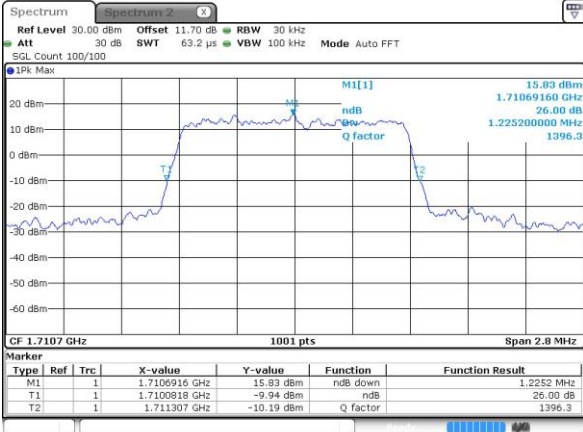

Lowest Channel / Full RB

Date: 4.OCT.2018 17:41:16

Middle Channel / 1RB

Date: 4.OCT.2018 17:41:26

Middle Channel / Full RB

Date: 4.OCT.2018 17:41:38

Highest Channel / 1RB

Date: 4.OCT.2018 17:41:49

Highest Channel / Full RB

Date: 4.OCT.2018 17:42:00

**26dB Bandwidth**

Mode	LTE Band 66 : 26dB BW(MHz)											
BW	1.4MHz		3MHz		5MHz		10MHz		15MHz		20MHz	
Mod.	QPSK	16QAM	QPSK	16QAM	QPSK	16QAM	QPSK	16QAM	QPSK	16QAM	QPSK	16QAM
Lowest CH	1.23	1.22	3.04	3.02	4.94	4.93	9.87	9.99	14.21	14.39	20.18	20.30
Middle CH	1.24	1.23	3.00	3.04	4.89	4.87	9.97	9.65	14.24	14.24	20.14	20.02
Highest CH	1.23	1.24	2.99	3.03	4.86	4.88	9.87	9.85	14.42	14.30	20.22	20.10
Mode	LTE Band 66 : 26dB BW(MHz)											
BW	1.4MHz		3MHz		5MHz		10MHz		15MHz		20MHz	
Mod.	64QAM		64QAM		64QAM		64QAM		64QAM		64QAM	
Lowest CH	1.24	-	3.00	-	4.93	-	9.83	-	14.60	-	20.30	-
Middle CH	1.23	-	3.00	-	4.89	-	9.89	-	14.27	-	20.26	-
Highest CH	1.24	-	3.03	-	4.87	-	9.75	-	14.36	-	20.02	-

LTE Band 66

Lowest Channel / 1.4MHz / QPSK

Date: 2.OCT.2018 07:03:54

Lowest Channel / 1.4MHz / 16QAM

Date: 2.OCT.2018 07:04:06

Middle Channel / 1.4MHz / QPSK

Date: 2.OCT.2018 07:11:22

Middle Channel / 1.4MHz / 16QAM

Date: 2.OCT.2018 07:11:34

Highest Channel / 1.4MHz / QPSK

Date: 2.OCT.2018 07:13:30

Highest Channel / 1.4MHz / 16QAM

Date: 2.OCT.2018 07:13:41

LTE Band 66

Lowest Channel / 3MHz / QPSK

Date: 2.OCT.2018 07:29:29