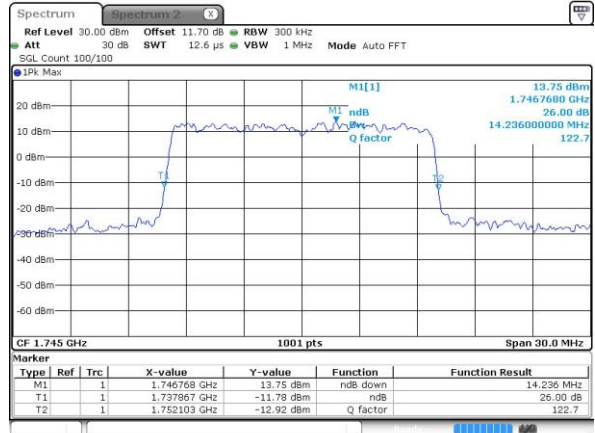

Middle Channel / 15MHz / 16QAM

Date: 2.OCT.2018 08:29:16