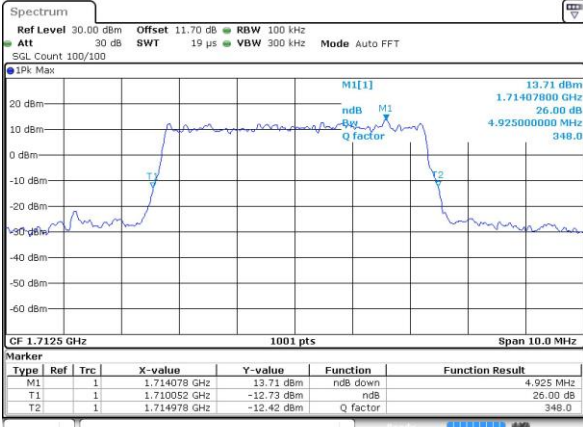

Date: 2.OCT.2018 07:25:34

Highest Channel / 3MHz / 64QAM

Date: 4.OCT.2018 17:03:44

LTE Band 66

Lowest Channel / 5MHz / 64QAM

Date: 4.OCT.2018 17:06:48

Lowest Channel / 10MHz / 64QAM

Date: 4.OCT.2018 17:13:59

Middle Channel / 5MHz / 64QAM

Date: 4.OCT.2018 17:09:52

Middle Channel / 10MHz / 64QAM

Date: 4.OCT.2018 17:17:03

Highest Channel / 5MHz / 64QAM

Date: 4.OCT.2018 17:10:55

Highest Channel / 10MHz / 64QAM

Date: 4.OCT.2018 17:18:07