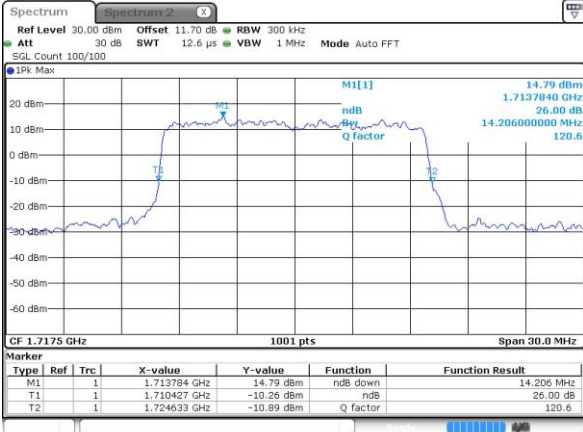

Highest Channel / 10MHz / QPSK

Date: 2.OCT.2018 08:14:07

Highest Channel / 10MHz / 16QAM

Date: 2.OCT.2018 08:14:19

LTE Band 66

Lowest Channel / 15MHz / QPSK

Date: 2.OCT.2018 08:21:36

Lowest Channel / 15MHz / 16QAM