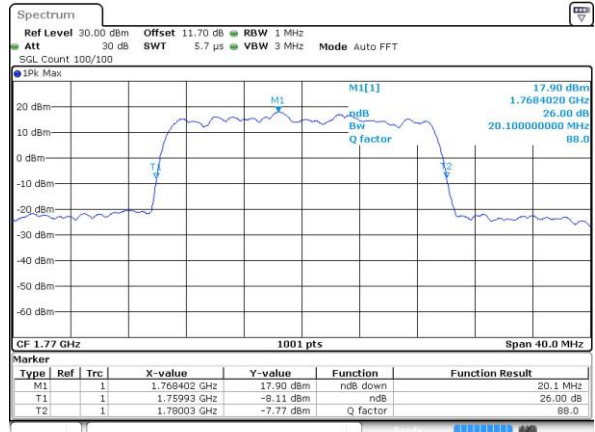

Date: 2.OCT.2018 08:31:24

LTE Band 66

Lowest Channel / 20MHz / QPSK

Date: 4.OCT.2018 17:44:21

Lowest Channel / 20MHz / 16QAM

Date: 4.OCT.2018 17:44:32

Middle Channel / 20MHz / QPSK

Date: 4.OCT.2018 17:49:08

Middle Channel / 20MHz / 16QAM

Date: 4.OCT.2018 17:49:21

Highest Channel / 20MHz / QPSK

Date: 4.OCT.2018 17:51:18

Highest Channel / 20MHz / 16QAM

Date: 4.OCT.2018 17:51:29

LTE Band 66

Lowest Channel / 1.4MHz / 64QAM