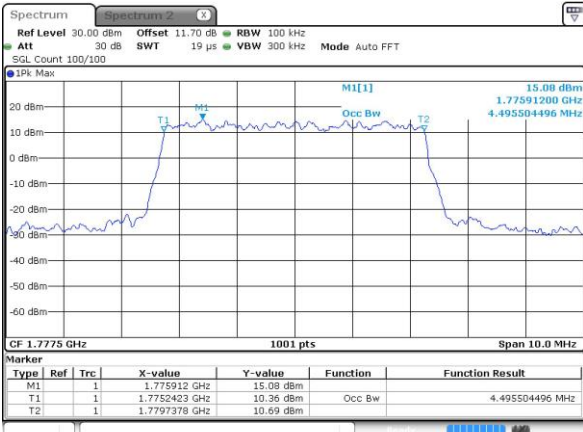

Highest Channel / 3MHz / 16QAM

Date: 2.OCT.2018 07:39:47

LTE Band 66

Lowest Channel / 5MHz / QPSK

Date: 2.OCT.2018 07:47:04

Lowest Channel / 5MHz / 16QAM

Date: 2.OCT.2018 07:47:15

Middle Channel / 5MHz / QPSK

Date: 2.OCT.2018 07:54:32

Middle Channel / 5MHz / 16QAM

Date: 2.OCT.2018 07:54:44

Highest Channel / 5MHz / QPSK

Date: 2.OCT.2018 07:56:40

Highest Channel / 5MHz / 16QAM

Date: 2.OCT.2018 07:56:52

LTE Band 66