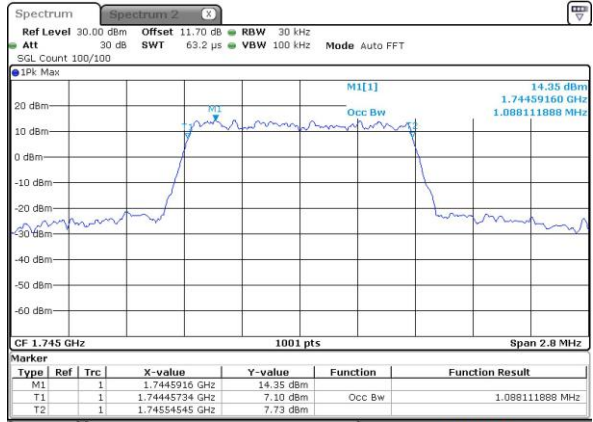

Date: 4.OCT.2018 17:31:27

Highest Channel / 15MHz / 64QAM

Date: 4.OCT.2018 17:25:19

Highest Channel / 20MHz / 64QAM

Date: 4.OCT.2018 17:32:30

Occupied Bandwidth

Mode	LTE Band 66 : 99%OBW(MHz)											
BW	1.4MHz		3MHz		5MHz		10MHz		15MHz		20MHz	
Mod.	QPSK	16QAM	QPSK	16QAM	QPSK	16QAM	QPSK	16QAM	QPSK	16QAM	QPSK	16QAM
Lowest CH	1.09	1.09	2.71	2.73	4.51	4.48	9.09	9.01	13.43	13.43	18.18	18.18
Middle CH	1.09	1.09	2.72	2.73	4.49	4.5	9.05	9.01	13.4	13.43	18.1	18.3
Highest CH	1.09	1.09	2.72	2.74	4.5	4.48	9.07	9.03	13.4	13.43	18.42	18.26
Mode	LTE Band 66 : 99%OBW(MHz)											
BW	1.4MHz		3MHz		5MHz		10MHz		15MHz		20MHz	
Mod.	64QAM		64QAM		64QAM		64QAM		64QAM		64QAM	
Lowest CH	1.09	-	2.73	-	4.48	-	9.05	-	13.40	-	18.22	-
Middle CH	1.09	-	2.71	-	4.49	-	9.01	-	13.46	-	18.26	-
Highest CH	1.09	-	2.71	-	4.49	-	9.05	-	13.49	-	18.26	-

LTE Band 66

Lowest Channel / 1.4MHz / QPSK

Date: 2.OCT.2018 07:03:31

Lowest Channel / 1.4MHz / 16QAM

Date: 2.OCT.2018 07:03:43

Middle Channel / 1.4MHz / QPSK

Date: 2.OCT.2018 07:10:59

Middle Channel / 1.4MHz / 16QAM

Date: 2.OCT.2018 07:11:11

Highest Channel / 1.4MHz / QPSK

Date: 2.OCT.2018 07:13:07

Highest Channel / 1.4MHz / 16QAM

Date: 2.OCT.2018 07:13:19

LTE Band 66

Lowest Channel / 3MHz / QPSK

Date: 2.OCT.2018 07:29:07