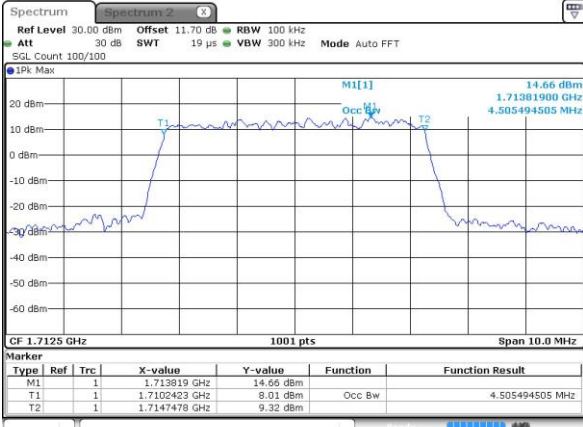

Date: 2.OCT.2018 07:11:11

Highest Channel / 1.4MHz / QPSK

Date: 2.OCT.2018 07:13:07

Highest Channel / 1.4MHz / 16QAM

Date: 2.OCT.2018 07:13:19

LTE Band 66

Lowest Channel / 3MHz / QPSK

Date: 2.OCT.2018 07:29:07

Highest Channel / 3MHz / 16QAM

Date: 2.OCT.2018 07:39:47

LTE Band 66

Lowest Channel / 5MHz / QPSK

Date: 2.OCT.2018 07:47:04

Lowest Channel / 5MHz / 16QAM

Date: 2.OCT.2018 07:47:15

Middle Channel / 5MHz / QPSK

Date: 2.OCT.2018 07:54:32

Middle Channel / 5MHz / 16QAM

Date: 2.OCT.2018 07:54:44

Highest Channel / 5MHz / QPSK

Date: 2.OCT.2018 07:56:40

Highest Channel / 5MHz / 16QAM

Date: 2.OCT.2018 07:56:52

LTE Band 66