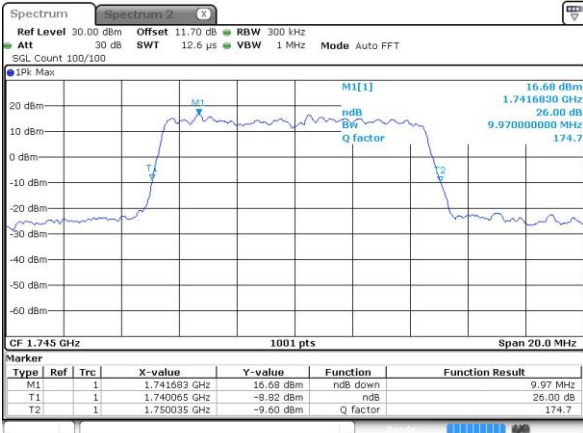

Lowest Channel / 10MHz / QPSK

Date: 2.OCT.2018 08:04:31

Lowest Channel / 10MHz / 16QAM

Date: 2.OCT.2018 08:04:43

Middle Channel / 10MHz / QPSK

Date: 2.OCT.2018 08:12:00

Middle Channel / 10MHz / 16QAM

Date: 2.OCT.2018 08:12:11

Highest Channel / 10MHz / QPSK

Date: 2.OCT.2018 08:14:07

Highest Channel / 10MHz / 16QAM

Date: 2.OCT.2018 08:14:19

LTE Band 66

Lowest Channel / 15MHz / QPSK

Date: 2.OCT.2018 08:21:36

Lowest Channel / 15MHz / 16QAM