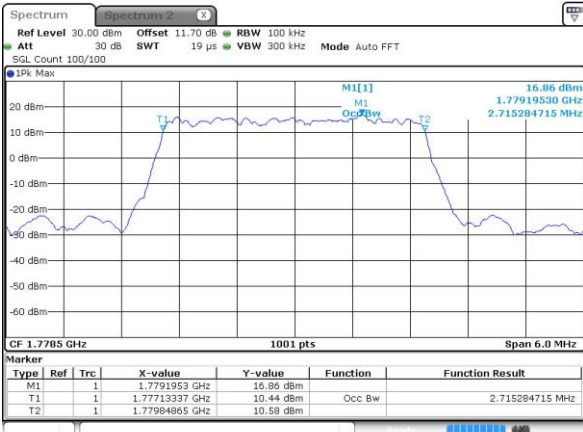

Date: 2.OCT.2018 07:11:11

Highest Channel / 1.4MHz / QPSK

Date: 2.OCT.2018 07:13:07

Highest Channel / 1.4MHz / 16QAM

Date: 2.OCT.2018 07:13:19

LTE Band 66

Lowest Channel / 3MHz / QPSK

Date: 2.OCT.2018 07:29:07

Lowest Channel / 3MHz / 16QAM

Date: 2.OCT.2018 07:29:18

Middle Channel / 3MHz / QPSK

Date: 2.OCT.2018 07:37:28

Middle Channel / 3MHz / 16QAM

Date: 2.OCT.2018 07:37:39

Highest Channel / 3MHz / QPSK

Date: 2.OCT.2018 07:39:36

Highest Channel / 3MHz / 16QAM

Date: 2.OCT.2018 07:39:47

LTE Band 66

Lowest Channel / 5MHz / QPSK

Date: 2.OCT.2018 07:47:04

Lowest Channel / 5MHz / 16QAM

Date: 2.OCT.2018 07:47:15

Middle Channel / 5MHz / QPSK