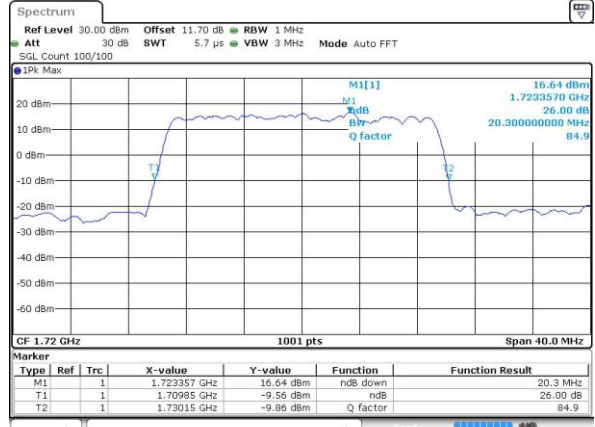

Date: 2.OCT.2018 08:31:24

LTE Band 66

Lowest Channel / 20MHz / QPSK

Date: 4.OCT.2018 17:44:21

Lowest Channel / 20MHz / 16QAM

Date: 4.OCT.2018 17:44:32

Middle Channel / 20MHz / QPSK

Date: 4.OCT.2018 17:49:08

Middle Channel / 20MHz / 16QAM

Date: 4.OCT.2018 17:49:21

Highest Channel / 20MHz / QPSK

Date: 4.OCT.2018 17:51:18

Highest Channel / 20MHz / 16QAM

Date: 4.OCT.2018 17:51:29

LTE Band 66

Lowest Channel / 1.4MHz / 64QAM