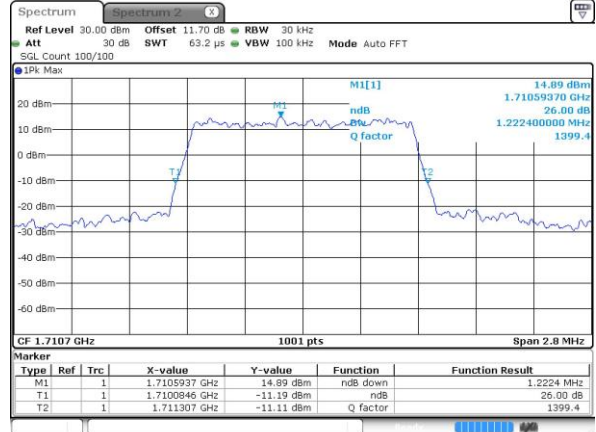

Lowest Channel / Full RB

Date: 4.OCT.2018 17:41:16

Middle Channel / 1RB

Date: 4.OCT.2018 17:41:26

Middle Channel / Full RB

Date: 4.OCT.2018 17:41:38

Highest Channel / 1RB

Date: 4.OCT.2018 17:41:49

Highest Channel / Full RB

Date: 4.OCT.2018 17:42:00

**26dB Bandwidth**

Mode	LTE Band 66 : 26dB BW(MHz)											
BW	1.4MHz		3MHz		5MHz		10MHz		15MHz		20MHz	
Mod.	QPSK	16QAM	QPSK	16QAM	QPSK	16QAM	QPSK	16QAM	QPSK	16QAM	QPSK	16QAM
Lowest CH	1.23	1.22	3.04	3.02	4.94	4.93	9.87	9.99	14.21	14.39	20.18	20.30
Middle CH	1.24	1.23	3.00	3.04	4.89	4.87	9.97	9.65	14.24	14.24	20.14	20.02
Highest CH	1.23	1.24	2.99	3.03	4.86	4.88	9.87	9.85	14.42	14.30	20.22	20.10
Mode	LTE Band 66 : 26dB BW(MHz)											
BW	1.4MHz		3MHz		5MHz		10MHz		15MHz		20MHz	
Mod.	64QAM		64QAM		64QAM		64QAM		64QAM		64QAM	
Lowest CH	1.24	-	3.00	-	4.93	-	9.83	-	14.60	-	20.30	-
Middle CH	1.23	-	3.00	-	4.89	-	9.89	-	14.27	-	20.26	-
Highest CH	1.24	-	3.03	-	4.87	-	9.75	-	14.36	-	20.02	-

LTE Band 66

Lowest Channel / 1.4MHz / QPSK

Date: 2.OCT.2018 07:03:54

Lowest Channel / 1.4MHz / 16QAM

Date: 2.OCT.2018 07:04:06

Middle Channel / 1.4MHz / QPSK

Date: 2.OCT.2018 07:11:22

Middle Channel / 1.4MHz / 16QAM

Date: 2.OCT.2018 07:11:34

Highest Channel / 1.4MHz / QPSK

Date: 2.OCT.2018 07:13:30

Highest Channel / 1.4MHz / 16QAM

Date: 2.OCT.2018 07:13:41

LTE Band 66

Lowest Channel / 3MHz / QPSK

Date: 2.OCT.2018 07:29:29