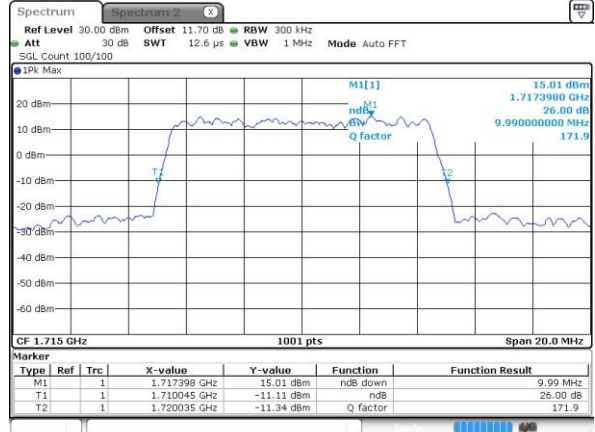

Lowest Channel / 10MHz / 16QAM

Date: 2.OCT.2018 08:04:43