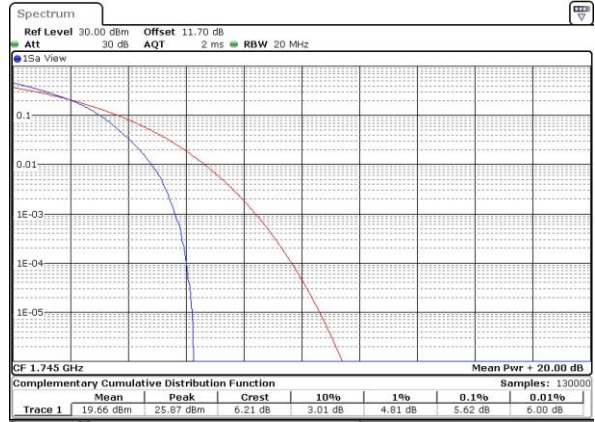

LTE Band 66 / 20MHz / 16QAM

Lowest Channel / 1RB

Date: 4.OCT.2018 17:35:24

Lowest Channel / Full RB

Date: 4.OCT.2018 17:35:45

Middle Channel / 1RB

Date: 4.OCT.2018 17:35:56

Middle Channel / Full RB

Date: 4.OCT.2018 17:36:27

Highest Channel / 1RB

Date: 4.OCT.2018 17:36:51

Highest Channel / Full RB

Date: 4.OCT.2018 17:39:38

LTE Band 66 / 20MHz / 64QAM

Lowest Channel / 1RB

Date: 4.OCT.2018 17:41:05