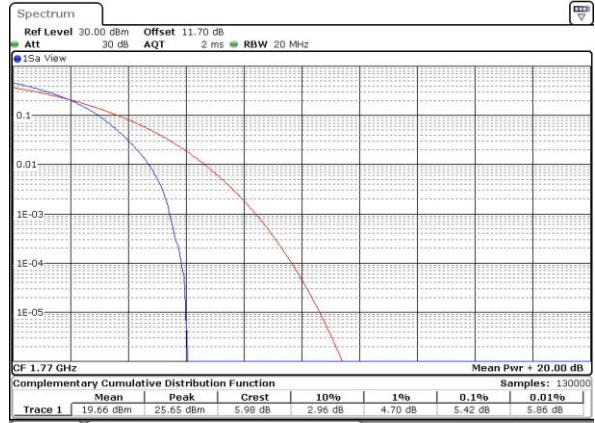

Date: 4.OCT.2018 17:36:27

Highest Channel / 1RB

Date: 4.OCT.2018 17:36:51

Highest Channel / Full RB

Date: 4.OCT.2018 17:39:38

LTE Band 66 / 20MHz / 64QAM

Lowest Channel / 1RB

Date: 4.OCT.2018 17:41:05

Lowest Channel / Full RB

Date: 4.OCT.2018 17:41:16

Middle Channel / 1RB

Date: 4.OCT.2018 17:41:26

Middle Channel / Full RB

Date: 4.OCT.2018 17:41:38

Highest Channel / 1RB

Date: 4.OCT.2018 17:41:49

Highest Channel / Full RB

Date: 4.OCT.2018 17:42:00

**26dB Bandwidth**

Mode	LTE Band 66 : 26dB BW(MHz)											
BW	1.4MHz		3MHz		5MHz		10MHz		15MHz		20MHz	
Mod.	QPSK	16QAM	QPSK	16QAM	QPSK	16QAM	QPSK	16QAM	QPSK	16QAM	QPSK	16QAM
Lowest CH	1.23	1.22	3.04	3.02	4.94	4.93	9.87	9.99	14.21	14.39	20.18	20.30
Middle CH	1.24	1.23	3.00	3.04	4.89	4.87	9.97	9.65	14.24	14.24	20.14	20.02
Highest CH	1.23	1.24	2.99	3.03	4.86	4.88	9.87	9.85	14.42	14.30	20.22	20.10
Mode	LTE Band 66 : 26dB BW(MHz)											
BW	1.4MHz		3MHz		5MHz		10MHz		15MHz		20MHz	
Mod.	64QAM		64QAM		64QAM		64QAM		64QAM		64QAM	
Lowest CH	1.24	-	3.00	-	4.93	-	9.83	-	14.60	-	20.30	-
Middle CH	1.23	-	3.00	-	4.89	-	9.89	-	14.27	-	20.26	-
Highest CH	1.24	-	3.03	-	4.87	-	9.75	-	14.36	-	20.02	-