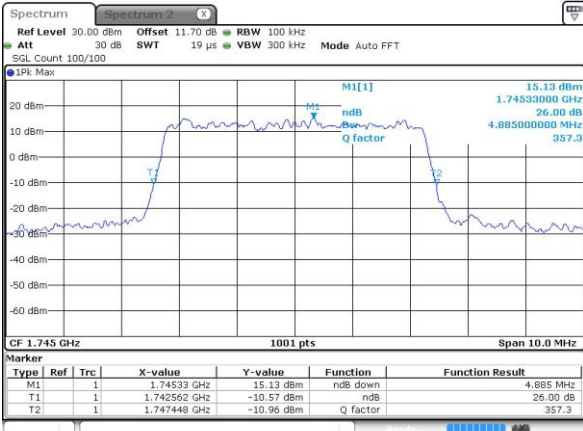

Highest Channel / 3MHz / 16QAM

Date: 2.OCT.2018 07:40:10

LTE Band 66

Lowest Channel / 5MHz / QPSK

Date: 2.OCT.2018 07:47:27

Lowest Channel / 5MHz / 16QAM

Date: 2.OCT.2018 07:47:38

Middle Channel / 5MHz / QPSK

Date: 2.OCT.2018 07:54:55

Middle Channel / 5MHz / 16QAM

Date: 2.OCT.2018 07:55:07

Highest Channel / 5MHz / QPSK

Date: 2.OCT.2018 07:57:03

Highest Channel / 5MHz / 16QAM

Date: 2.OCT.2018 07:57:15

LTE Band 66