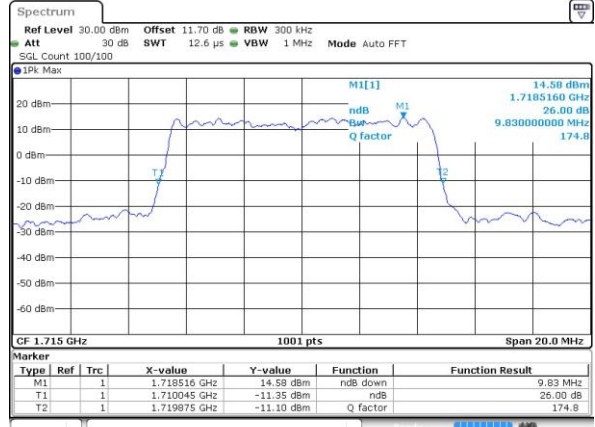

Date: 2.OCT.2018 07:25:34

Highest Channel / 3MHz / 64QAM

Date: 4.OCT.2018 17:03:44

LTE Band 66

Lowest Channel / 5MHz / 64QAM

Date: 4.OCT.2018 17:06:48

Lowest Channel / 10MHz / 64QAM

Date: 4.OCT.2018 17:13:59

Middle Channel / 5MHz / 64QAM

Date: 4.OCT.2018 17:09:52

Middle Channel / 10MHz / 64QAM

Date: 4.OCT.2018 17:17:03

Highest Channel / 5MHz / 64QAM

Date: 4.OCT.2018 17:10:55

Highest Channel / 10MHz / 64QAM

Date: 4.OCT.2018 17:18:07