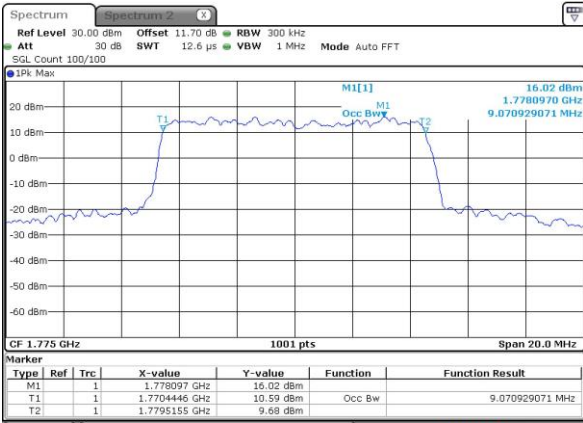

Date: 2.OCT.2018 07:54:32

Middle Channel / 5MHz / 16QAM

Date: 2.OCT.2018 07:54:44

Highest Channel / 5MHz / QPSK

Date: 2.OCT.2018 07:56:40

Highest Channel / 5MHz / 16QAM

Date: 2.OCT.2018 07:56:52

LTE Band 66

Lowest Channel / 10MHz / QPSK

Date: 2.OCT.2018 08:04:08

Lowest Channel / 10MHz / 16QAM

Date: 2.OCT.2018 08:04:20

Middle Channel / 10MHz / QPSK

Date: 2.OCT.2018 08:11:37

Middle Channel / 10MHz / 16QAM

Date: 2.OCT.2018 08:11:48

Highest Channel / 10MHz / QPSK

Date: 2.OCT.2018 08:13:45

Highest Channel / 10MHz / 16QAM

Date: 2.OCT.2018 08:13:56

LTE Band 66

Lowest Channel / 15MHz / QPSK

Date: 2.OCT.2018 08:21:13

Lowest Channel / 15MHz / 16QAM