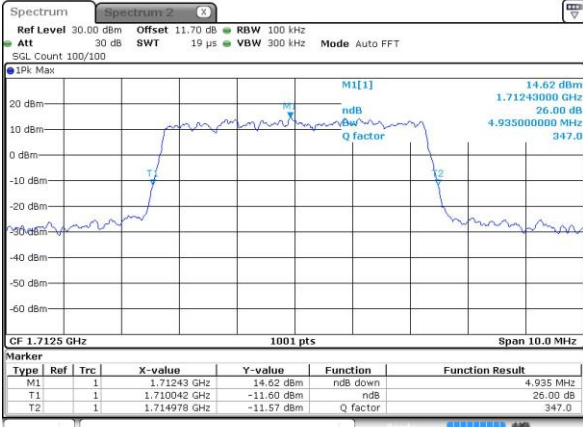

Highest Channel / 3MHz / 16QAM

Date: 2.OCT.2018 07:40:10

LTE Band 66

Lowest Channel / 5MHz / QPSK

Date: 2.OCT.2018 07:47:27

Lowest Channel / 5MHz / 16QAM

Date: 2.OCT.2018 07:47:38

Middle Channel / 5MHz / QPSK

Date: 2.OCT.2018 07:54:55

Middle Channel / 5MHz / 16QAM

Date: 2.OCT.2018 07:55:07

Highest Channel / 5MHz / QPSK

Date: 2.OCT.2018 07:57:03

Highest Channel / 5MHz / 16QAM

Date: 2.OCT.2018 07:57:15

LTE Band 66