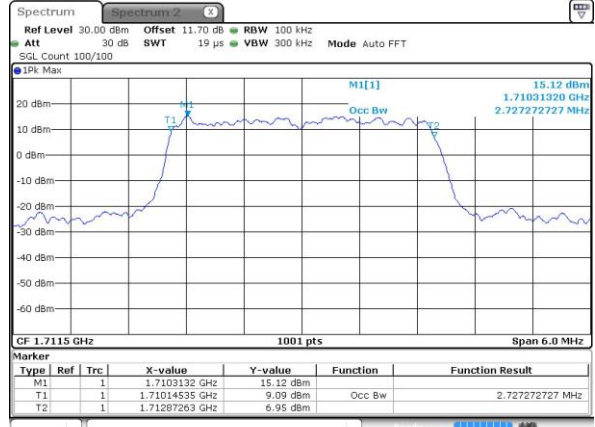

LTE Band 66

Lowest Channel / 1.4MHz / QPSK

Date: 2.OCT.2018 07:03:31

Lowest Channel / 1.4MHz / 16QAM

Date: 2.OCT.2018 07:03:43

Middle Channel / 1.4MHz / QPSK

Date: 2.OCT.2018 07:10:59

Middle Channel / 1.4MHz / 16QAM

Date: 2.OCT.2018 07:11:11

Highest Channel / 1.4MHz / QPSK

Date: 2.OCT.2018 07:13:07

Highest Channel / 1.4MHz / 16QAM

Date: 2.OCT.2018 07:13:19

LTE Band 66

Lowest Channel / 3MHz / QPSK

Date: 2.OCT.2018 07:29:07

Lowest Channel / 3MHz / 16QAM

Date: 2.OCT.2018 07:29:18

Middle Channel / 3MHz / QPSK

Date: 2.OCT.2018 07:37:28

Middle Channel / 3MHz / 16QAM

Date: 2.OCT.2018 07:37:39

Highest Channel / 3MHz / QPSK

Date: 2.OCT.2018 07:39:36

Highest Channel / 3MHz / 16QAM

Date: 2.OCT.2018 07:39:47

LTE Band 66

Lowest Channel / 5MHz / QPSK

Date: 2.OCT.2018 07:47:04

Lowest Channel / 5MHz / 16QAM

Date: 2.OCT.2018 07:47:15

Middle Channel / 5MHz / QPSK