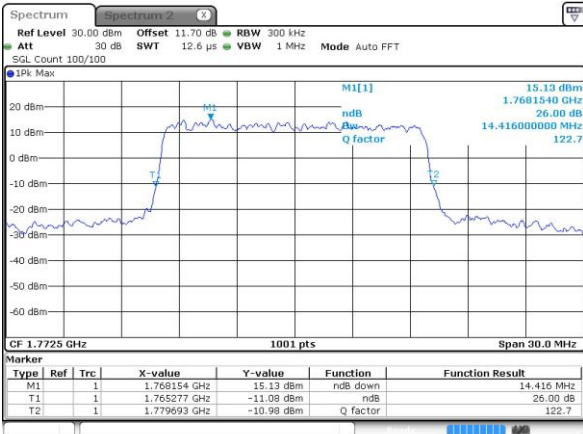

Highest Channel / 10MHz / QPSK

Date: 2.OCT.2018 08:14:07

Highest Channel / 10MHz / 16QAM

Date: 2.OCT.2018 08:14:19

LTE Band 66

Lowest Channel / 15MHz / QPSK

Date: 2.OCT.2018 08:21:36

Lowest Channel / 15MHz / 16QAM

Date: 2.OCT.2018 08:21:47

Middle Channel / 15MHz / QPSK

Date: 2.OCT.2018 08:29:04

Middle Channel / 15MHz / 16QAM

Date: 2.OCT.2018 08:29:16

Highest Channel / 15MHz / QPSK

Date: 2.OCT.2018 08:31:12

Highest Channel / 15MHz / 16QAM

Date: 2.OCT.2018 08:31:24

LTE Band 66

Lowest Channel / 20MHz / QPSK

Date: 4.OCT.2018 17:44:21

Lowest Channel / 20MHz / 16QAM

Date: 4.OCT.2018 17:44:32

Middle Channel / 20MHz / QPSK

Date: 4.OCT.2018 17:49:08

Middle Channel / 20MHz / 16QAM

Date: 4.OCT.2018 17:49:21

Highest Channel / 20MHz / QPSK

Date: 4.OCT.2018 17:51:18

Highest Channel / 20MHz / 16QAM

Date: 4.OCT.2018 17:51:29

LTE Band 66

Lowest Channel / 1.4MHz / 64QAM