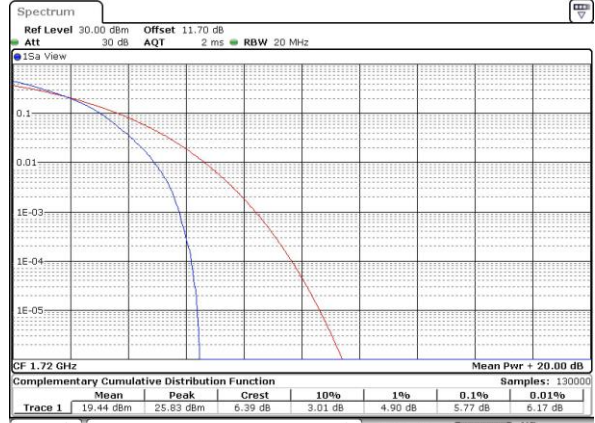

LTE Band 66 / 20MHz / 16QAM

Lowest Channel / 1RB

Date: 4.OCT.2018 17:35:24

Lowest Channel / Full RB

Date: 4.OCT.2018 17:35:45

Middle Channel / 1RB

Date: 4.OCT.2018 17:35:56

Middle Channel / Full RB

Date: 4.OCT.2018 17:36:27

Highest Channel / 1RB

Date: 4.OCT.2018 17:36:51

Highest Channel / Full RB

Date: 4.OCT.2018 17:39:38

LTE Band 66 / 20MHz / 64QAM

Lowest Channel / 1RB

Date: 4.OCT.2018 17:41:05