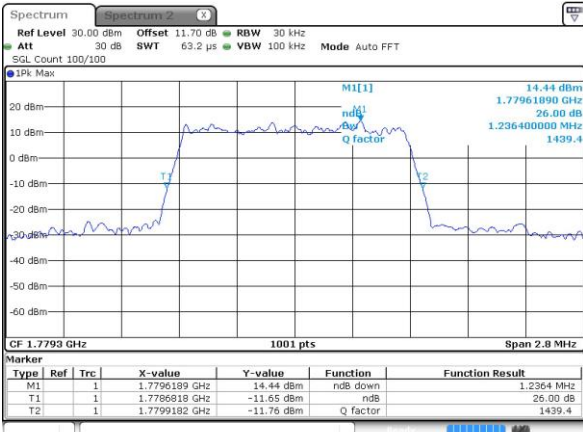

Middle Channel / 20MHz / 16QAM

Date: 4.OCT.2018 17:49:21

Highest Channel / 20MHz / QPSK

Date: 4.OCT.2018 17:51:18

Highest Channel / 20MHz / 16QAM

Date: 4.OCT.2018 17:51:29

LTE Band 66

Lowest Channel / 1.4MHz / 64QAM

Date: 2.OCT.2018 07:20:46

Lowest Channel / 3MHz / 64QAM

Date: 4.OCT.2018 16:58:36

Middle Channel / 20MHz / 64QAM

Date: 2.OCT.2018 07:24:30

Middle Channel / 3MHz / 64QAM

Date: 4.OCT.2018 17:02:40

Highest Channel / 20MHz / 64QAM

Date: 2.OCT.2018 07:25:34

Highest Channel / 3MHz / 64QAM

Date: 4.OCT.2018 17:03:44

LTE Band 66

Lowest Channel / 5MHz / 64QAM

Date: 4.OCT.2018 17:06:48

Lowest Channel / 10MHz / 64QAM

Date: 4.OCT.2018 17:13:59