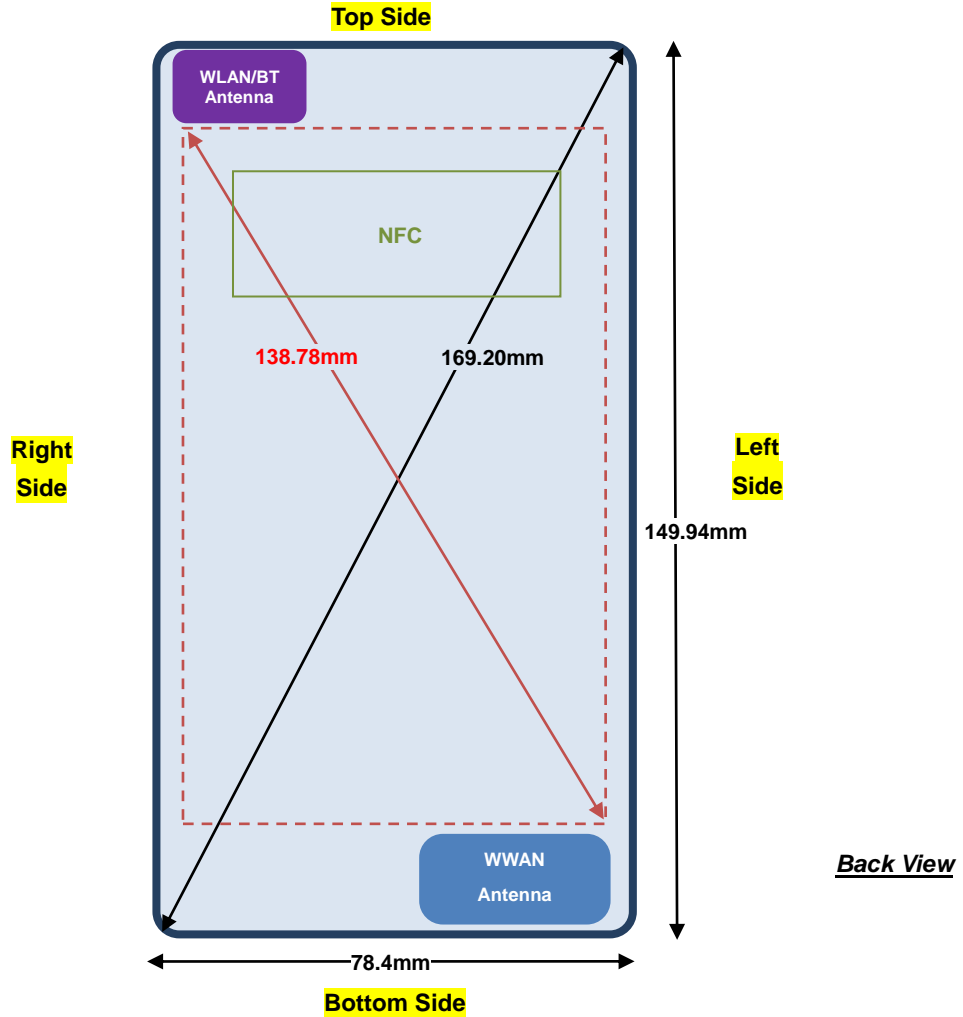

## Appendix D. Antenna Location

<Mobile Phone>

Overall diagonal	169.20 mm
Display diagonal	138.78 mm

**Appendix D. SAR Test Setup Photos**

**Right Cheek**

**Right Tilted**

**Left Cheek**

**Left Tilted**

**Front, Test Separation 0 mm**

**Back, Test Separation 0 mm**

**Top Side, Test Separation 0 mm**

**Right Side, Test Separation 0 mm**

Front, Test Separation 10 mm

Back, Test Separation 10 mm

Left Side, Test Separation 10 mm

Right Side, Test Separation 10 mm

Top Side, Test Separation 10 mm

Bottom Side, Test Separation 10 mm

**Front, Test Separation 15 mm**

**Back, Test Separation 15 mm**