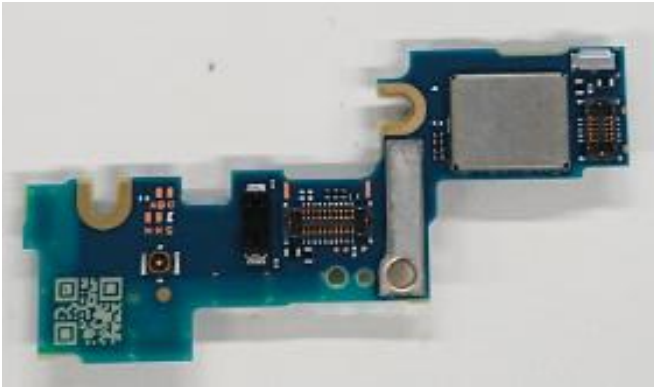

FCC ID: PY7-34118S Internal Photo

Without LCD

Without PBA and Battery

LCD

Internal PWB with Shield cases (Front-side)

Internal PWB without Shield cases (Front-side)

Internal PWB with Shield cases (Rear-side)

Internal PWB without Shield cases (Rear-side)

Internal Main_ANT-1-PWB (Front-side)

Internal Main_ANT-1-PWB (back-side)

**Internal Main_ANT-1-PWB without Shield
(Front-side)**

Internal Main_ANT-2-PWB (Front-side)

Internal Main_ANT-2-PWB (back-side)

Internal Sub-PWB with Shield cases (Front-side)

Internal Sub-PWB without Shield cases (Front-side)

Internal Sub-PWB (Rear-side)

Battery: