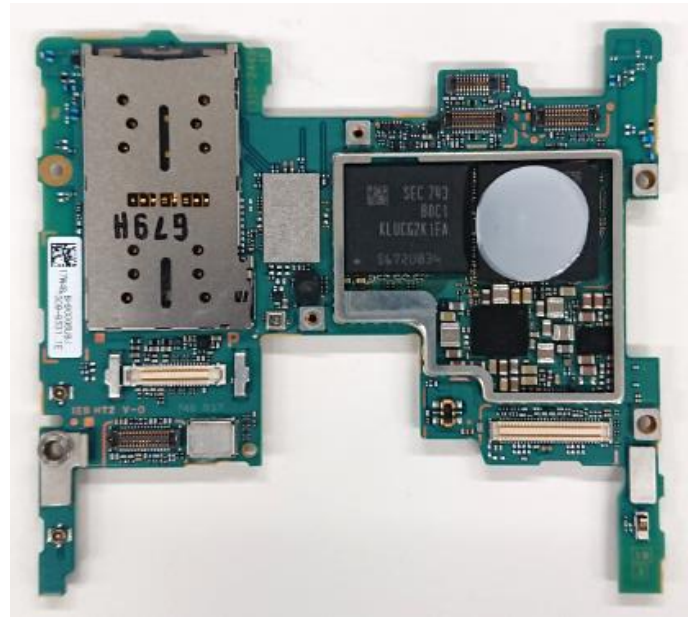

FCC ID: PY7-34118S Internal Photo

Without LCD

Without PBA and Battery

LCD

Internal PWB with Shield cases (Front-side)

Internal PWB without Shield cases (Front-side)

Internal PWB with Shield cases (Rear-side)

Internal PWB without Shield cases (Rear-side)

Internal Main_ANT-1-PWB (Front-side)

Internal Main_ANT-1-PWB (back-side)

**Internal Main_ANT-1-PWB without Shield
(Front-side)**

Internal Main_ANT-2-PWB (Front-side)

Internal Main_ANT-2-PWB (back-side)

Internal Sub-PWB with Shield cases (Front-side)

Internal Sub-PWB without Shield cases (Front-side)

Internal Sub-PWB (Rear-side)

Battery: