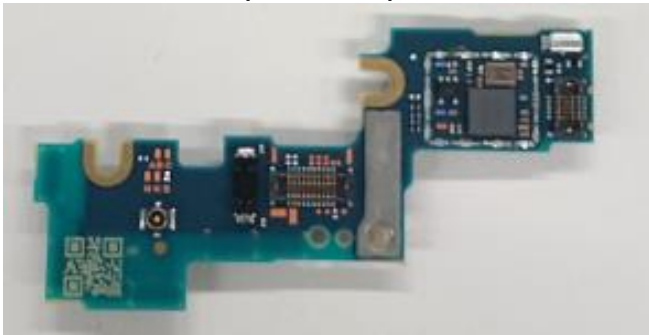

FCC ID: PY7-34118S Internal Photo

Without LCD

Without PBA and Battery

LCD

Internal PWB with Shield cases (Front-side)

Internal PWB without Shield cases (Front-side)

Internal PWB with Shield cases (Rear-side)

Internal PWB without Shield cases (Rear-side)

Internal Main_ANT-1-PWB (Front-side)

Internal Main_ANT-1-PWB (back-side)

**Internal Main_ANT-1-PWB without Shield
(Front-side)**

Internal Main_ANT-2-PWB (Front-side)

Internal Main_ANT-2-PWB (back-side)

Internal Sub-PWB with Shield cases (Front-side)

Internal Sub-PWB without Shield cases (Front-side)

Internal Sub-PWB (Rear-side)

Battery: