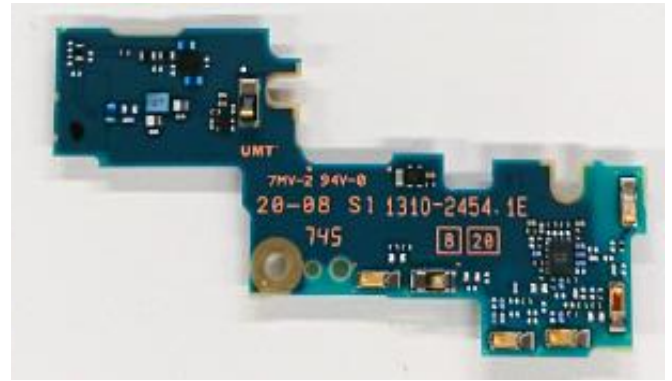

FCC ID: PY7-34118S Internal Photo

Without LCD

Without PBA and Battery

LCD

Internal PWB with Shield cases (Front-side)

Internal PWB without Shield cases (Front-side)

Internal PWB with Shield cases (Rear-side)

Internal PWB without Shield cases (Rear-side)

Internal Main_ANT-1-PWB (Front-side)

Internal Main_ANT-1-PWB (back-side)

**Internal Main_ANT-1-PWB without Shield
(Front-side)**

Internal Main_ANT-2-PWB (Front-side)