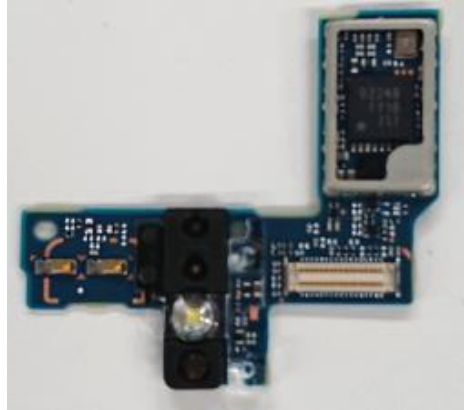

FCC ID: PY7-34118S Internal Photo

Without LCD

Without PBA and Battery

LCD

Internal PWB with Shield cases (Front-side)

Internal PWB without Shield cases (Front-side)

Internal PWB with Shield cases (Rear-side)

Internal PWB without Shield cases (Rear-side)

Internal Main_ANT-1-PWB (Front-side)

Internal Main_ANT-1-PWB (back-side)

**Internal Main_ANT-1-PWB without Shield
(Front-side)**

Internal Main_ANT-2-PWB (Front-side)

Internal Main_ANT-2-PWB (back-side)

Internal Sub-PWB with Shield cases (Front-side)

Internal Sub-PWB without Shield cases (Front-side)

Internal Sub-PWB (Rear-side)

Battery: