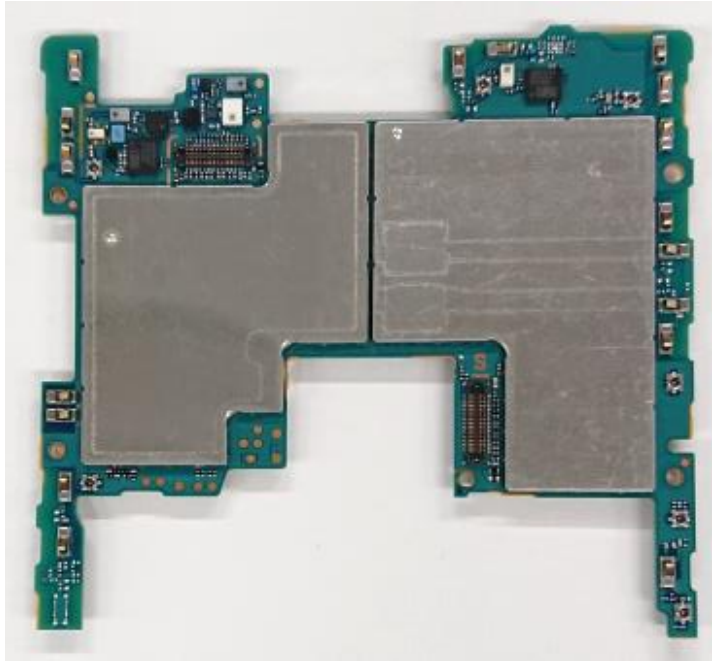

FCC ID: PY7-34118S Internal Photo

Without LCD

Without PBA and Battery

LCD

Internal PWB with Shield cases (Front-side)

Internal PWB without Shield cases (Front-side)

Internal PWB with Shield cases (Rear-side)

Internal PWB without Shield cases (Rear-side)

Internal Main_ANT-1-PWB (Front-side)

Internal Main_ANT-1-PWB (back-side)

**Internal Main_ANT-1-PWB without Shield
(Front-side)**

Internal Main_ANT-2-PWB (Front-side)

Internal Main_ANT-2-PWB (back-side)

Internal Sub-PWB with Shield cases (Front-side)

Internal Sub-PWB without Shield cases (Front-side)

Internal Sub-PWB (Rear-side)

Battery: