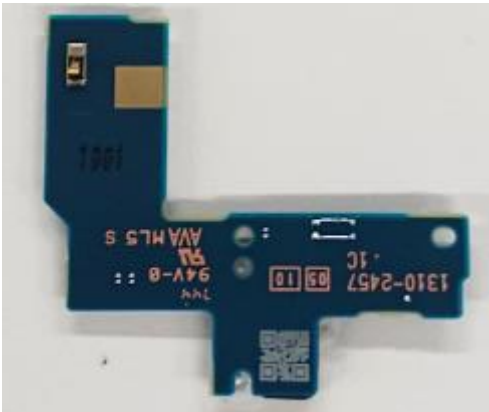

FCC ID: PY7-34118S Internal Photo

Without LCD

Without PBA and Battery

LCD

Internal PWB with Shield cases (Front-side)

Internal PWB without Shield cases (Front-side)

Internal PWB with Shield cases (Rear-side)

Internal PWB without Shield cases (Rear-side)

Internal Main_ANT-1-PWB (Front-side)

Internal Main_ANT-1-PWB (back-side)

**Internal Main_ANT-1-PWB without Shield
(Front-side)**

Internal Main_ANT-2-PWB (Front-side)

Internal Main_ANT-2-PWB (back-side)

Internal Sub-PWB with Shield cases (Front-side)

Internal Sub-PWB without Shield cases (Front-side)

Internal Sub-PWB (Rear-side)

Battery: