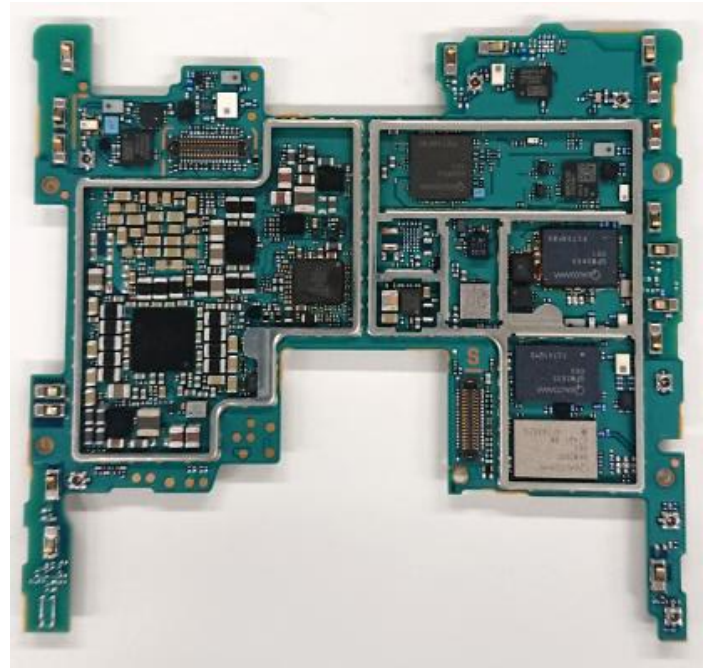

FCC ID: PY7-34118S Internal Photo

Without LCD

Without PBA and Battery

LCD

Internal PWB with Shield cases (Front-side)

Internal PWB without Shield cases (Front-side)

Internal PWB with Shield cases (Rear-side)

Internal PWB without Shield cases (Rear-side)

Internal Main_ANT-1-PWB (Front-side)

Internal Main_ANT-1-PWB (back-side)

**Internal Main_ANT-1-PWB without Shield
(Front-side)**

Internal Main_ANT-2-PWB (Front-side)

Internal Main_ANT-2-PWB (back-side)

Internal Sub-PWB with Shield cases (Front-side)

Internal Sub-PWB without Shield cases (Front-side)

Internal Sub-PWB (Rear-side)

Battery: