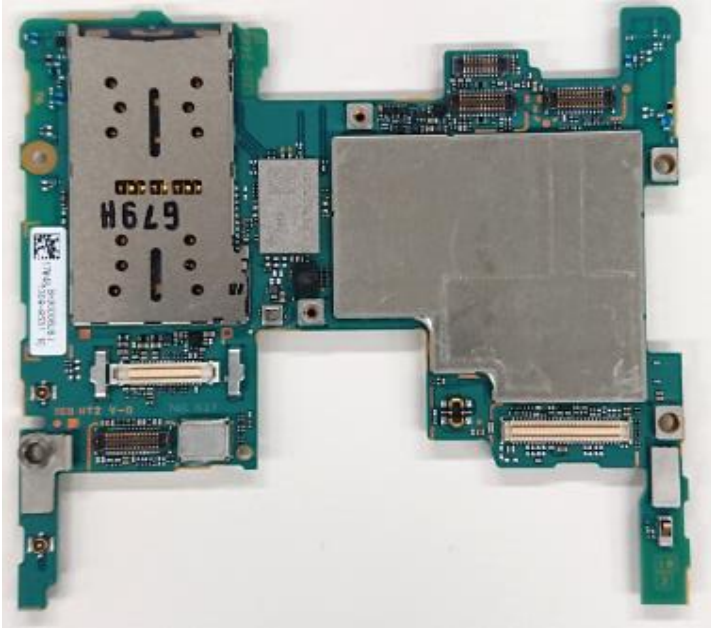

FCC ID: PY7-34118S Internal Photo

Without LCD

Without PBA and Battery

LCD

Internal PWB with Shield cases (Front-side)

Internal PWB without Shield cases (Front-side)

Internal PWB with Shield cases (Rear-side)

Internal PWB without Shield cases (Rear-side)

Internal Main_ANT-1-PWB (Front-side)

Internal Main_ANT-1-PWB (back-side)

**Internal Main_ANT-1-PWB without Shield
(Front-side)**

Internal Main_ANT-2-PWB (Front-side)

Internal Main_ANT-2-PWB (back-side)

Internal Sub-PWB with Shield cases (Front-side)

Internal Sub-PWB without Shield cases (Front-side)

Internal Sub-PWB (Rear-side)

Battery: