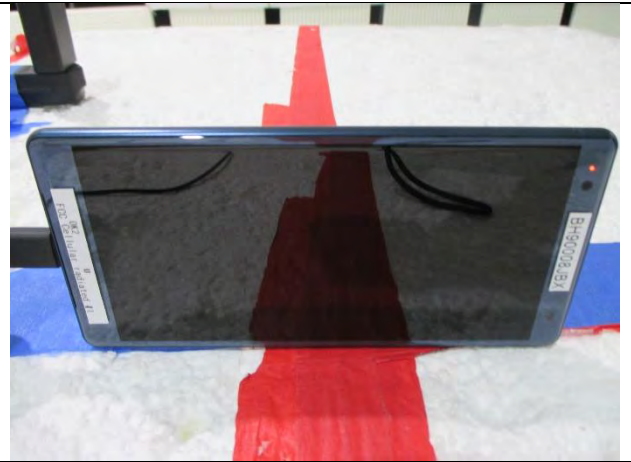

### ANTENNA PORT CONDUCTED RF MEASUREMENT SETUP AND FREQUENCY STABILITY

ANTENNA PORT CONDUCTED PHOTO

FREQUENCY STABILITY

**RADIATED RF MEASUREMENT SETUP FOR PORTABLE CONFIGURATION**

ABOVE 1GHz FRONT PHOTO

Above 1GHz BACK PHOTO

X-AXIS FRONT PHOTO

Y-AXIS FRONT PHOTO

Z-AXIS FRONT PHOTO

**END OF REPORT**