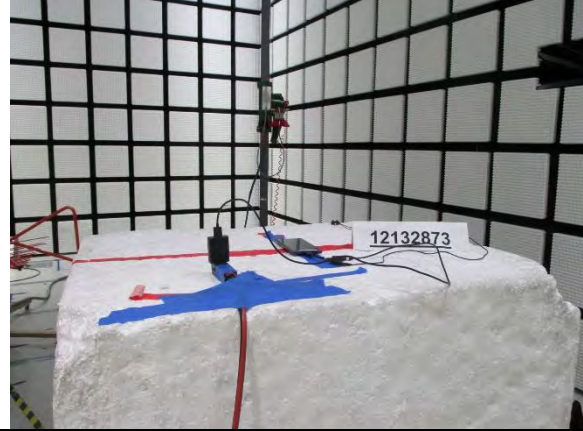

### ANTENNA PORT CONDUCTED RF MEASUREMENT SETUP AND FREQUENCY STABILITY

ANTENNA PORT CONDUCTED PHOTO

FREQUENCY STABILITY

**RADIATED RF MEASUREMENT SETUP FOR PORTABLE CONFIGURATION**

ABOVE 1GHz FRONT PHOTO

Above 1GHz BACK PHOTO

X-AXIS FRONT PHOTO

Y-AXIS FRONT PHOTO

Z-AXIS FRONT PHOTO

**END OF REPORT**