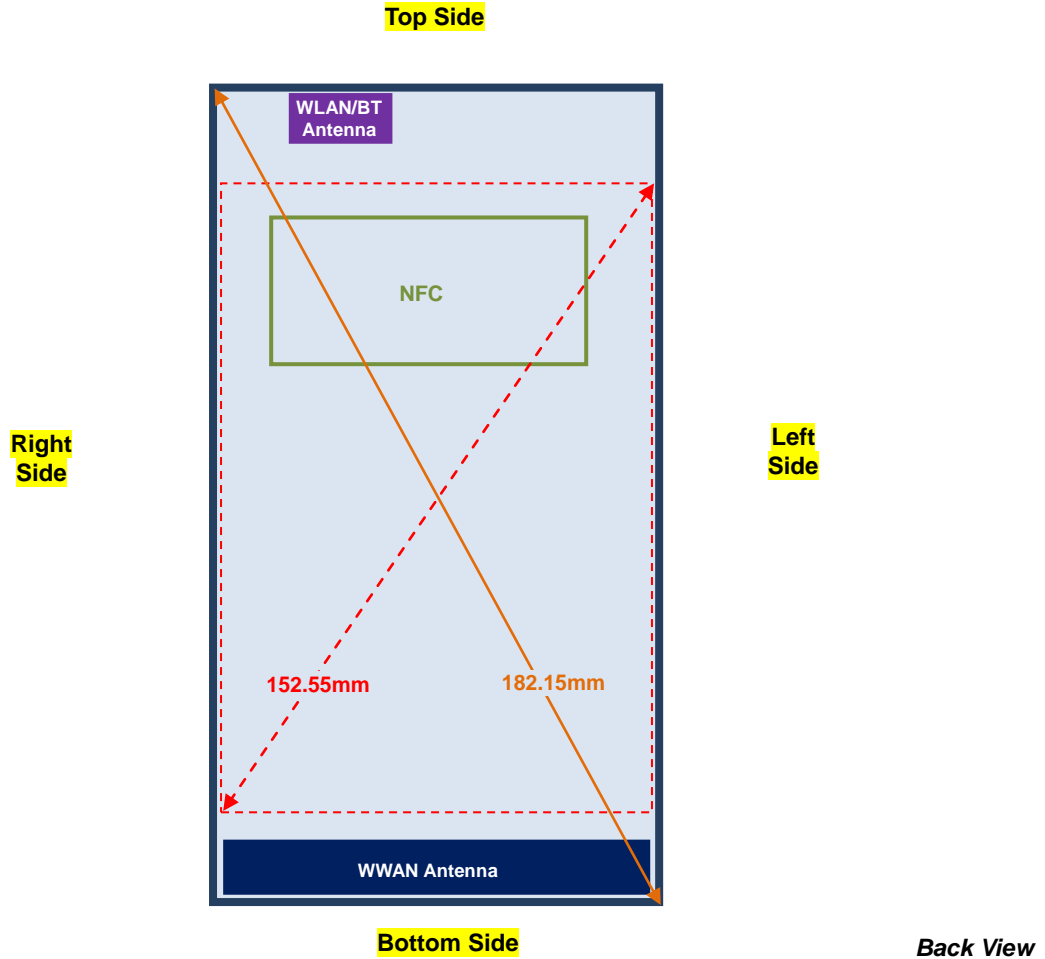

### Appendix D. Antenna Location

<Mobile Phone>

Overall diagonal	182.15 mm
Display diagonal	152.55 mm

**Appendix D. SAR Test Setup Photos**

**Right Cheek**

**Right Tilted**

**Left Cheek**

**Left Tilted**

Front, Test Separation 0 mm

Back, Test Separation 0 mm

Top Side, Test Separation 0 mm

Right Side, Test Separation 0 mm

Front, Test Separation 10 mm

Back, Test Separation 10 mm

Left Side, Test Separation 10 mm

Right Side, Test Separation 10 mm

Top Side, Test Separation 10 mm

Bottom Side, Test Separation 10 mm

**Front, Test Separation 15 mm**

**Back, Test Separation 15 mm**