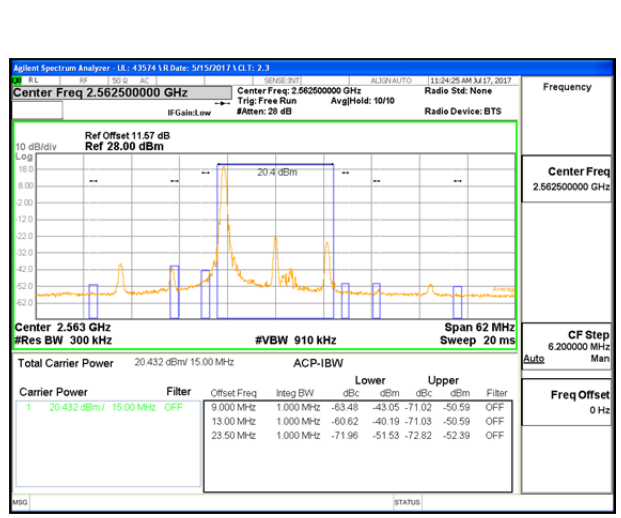

LTE B7 10MHz QPSK High Channel FRB

LTE B7 10MHz 16QAM Low Channel 1RB

LTE B7 10MHz 16QAM High Channel 1RB

LTE B7 10MHz 16QAM Low Channel FRB

LTE B7 10MHz 16QAM High Channel FRB

LTE B7 15MHz QPSK Low Channel 1RB