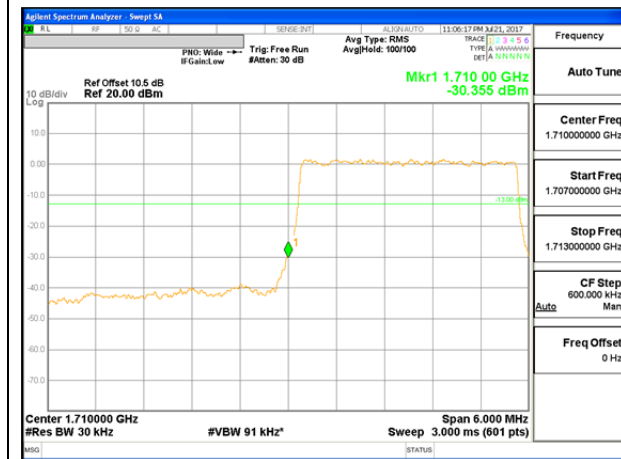

LTE B66 1.4MHz 16QAM Low Channel FRB

LTE B66 1.4MHz 16QAM High Channel FRB

LTE B66 3MHz QPSK Low Channel 1RB

LTE B66 3MHz QPSK High Channel 1RB

LTE B66 3MHz QPSK Low Channel FRB

LTE B66 3MHz QPSK High Channel FRB

LTE B66 3MHz 16QAM Low Channel 1RB

LTE B66 3MHz 16QAM High Channel 1RB

LTE B66 3MHz 16QAM Low Channel FRB

LTE B66 3MHz 16QAM High Channel FRB

LTE B66 5MHz QPSK Low Channel 1RB

LTE B66 5MHz QPSK High Channel 1RB