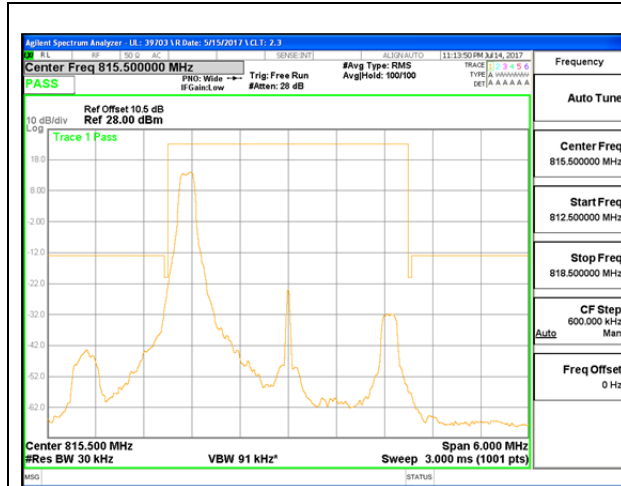

LTE B7 15MHz QPSK High Channel 1RB

LTE B7 20MHz 16QAM Low Channel FRB

LTE B7 20MHz 16QAM High Channel FRB

LTE Band 26 Part 90

LTE B26 3 MHz 16QAM Low Channel 1RB

LTE B26 3 MHz 16QAM Low Channel FRB

LTE B26 5 MHz QPSK Low Channel 1RB