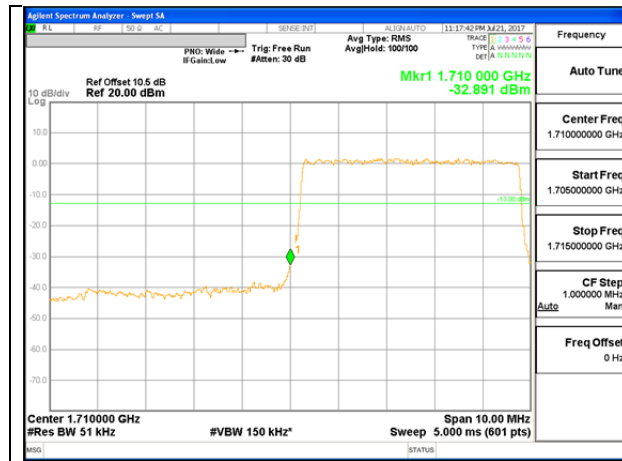

LTE B66 1.4MHz 16QAM Low Channel FRB

LTE B66 1.4MHz 16QAM High Channel FRB

LTE B66 3MHz QPSK Low Channel 1RB

LTE B66 3MHz QPSK High Channel 1RB

LTE B66 3MHz QPSK Low Channel FRB

LTE B66 3MHz QPSK High Channel FRB

LTE B66 3MHz 16QAM Low Channel 1RB

LTE B66 3MHz 16QAM High Channel 1RB

LTE B66 3MHz 16QAM Low Channel FRB

LTE B66 3MHz 16QAM High Channel FRB

LTE B66 5MHz QPSK Low Channel 1RB

LTE B66 5MHz QPSK High Channel 1RB

LTE B66 5MHz QPSK Low Channel FRB

LTE B66 5MHz QPSK High Channel FRB

LTE B66 5MHz 16QAM Low Channel 1RB

LTE B66 5MHz 16QAM High Channel 1RB

LTE B66 5MHz 16QAM Low Channel FRB

LTE B66 5MHz 16QAM High Channel FRB