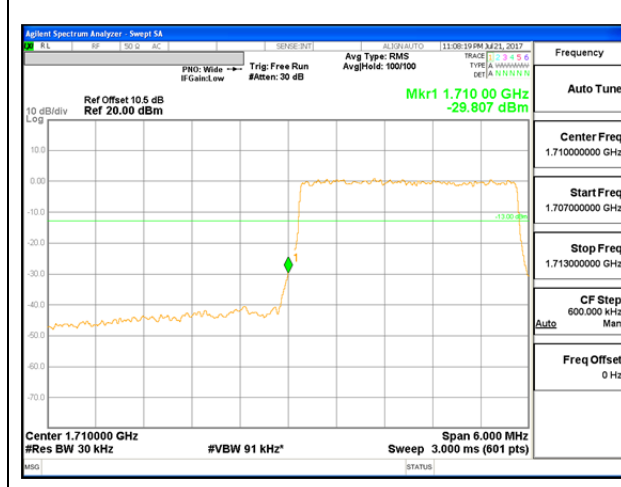

LTE B66 1.4MHz 16QAM Low Channel FRB

LTE B66 1.4MHz 16QAM High Channel FRB

LTE B66 3MHz QPSK Low Channel 1RB

LTE B66 3MHz QPSK High Channel 1RB

LTE B66 3MHz QPSK Low Channel FRB

LTE B66 3MHz QPSK High Channel FRB

LTE B66 3MHz 16QAM Low Channel 1RB

LTE B66 3MHz 16QAM High Channel 1RB

LTE B66 3MHz 16QAM Low Channel FRB

LTE B66 3MHz 16QAM High Channel FRB

LTE B66 5MHz QPSK Low Channel 1RB

LTE B66 5MHz QPSK High Channel 1RB

LTE B66 5MHz QPSK Low Channel FRB

LTE B66 5MHz QPSK High Channel FRB

LTE B66 5MHz 16QAM Low Channel 1RB

LTE B66 5MHz 16QAM High Channel 1RB

LTE B66 5MHz 16QAM Low Channel FRB

LTE B66 5MHz 16QAM High Channel FRB