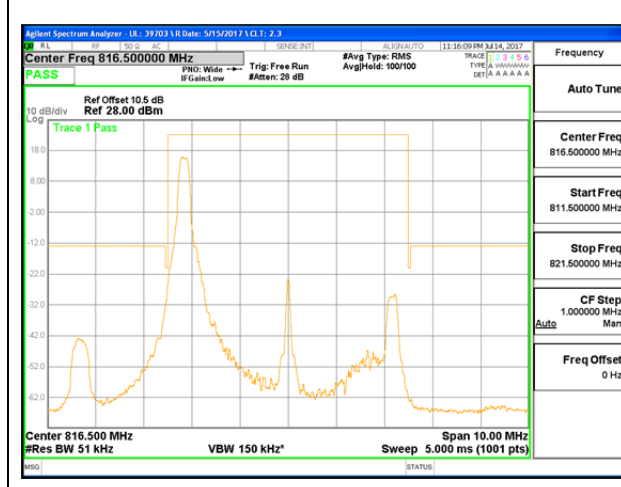

LTE B7 15MHz QPSK High Channel 1RB

LTE B7 20MHz 16QAM Low Channel FRB

LTE B7 20MHz 16QAM High Channel FRB

LTE Band 26 Part 90

LTE B26 3 MHz 16QAM Low Channel 1RB

LTE B26 3 MHz 16QAM Low Channel FRB

LTE B26 5 MHz QPSK Low Channel 1RB