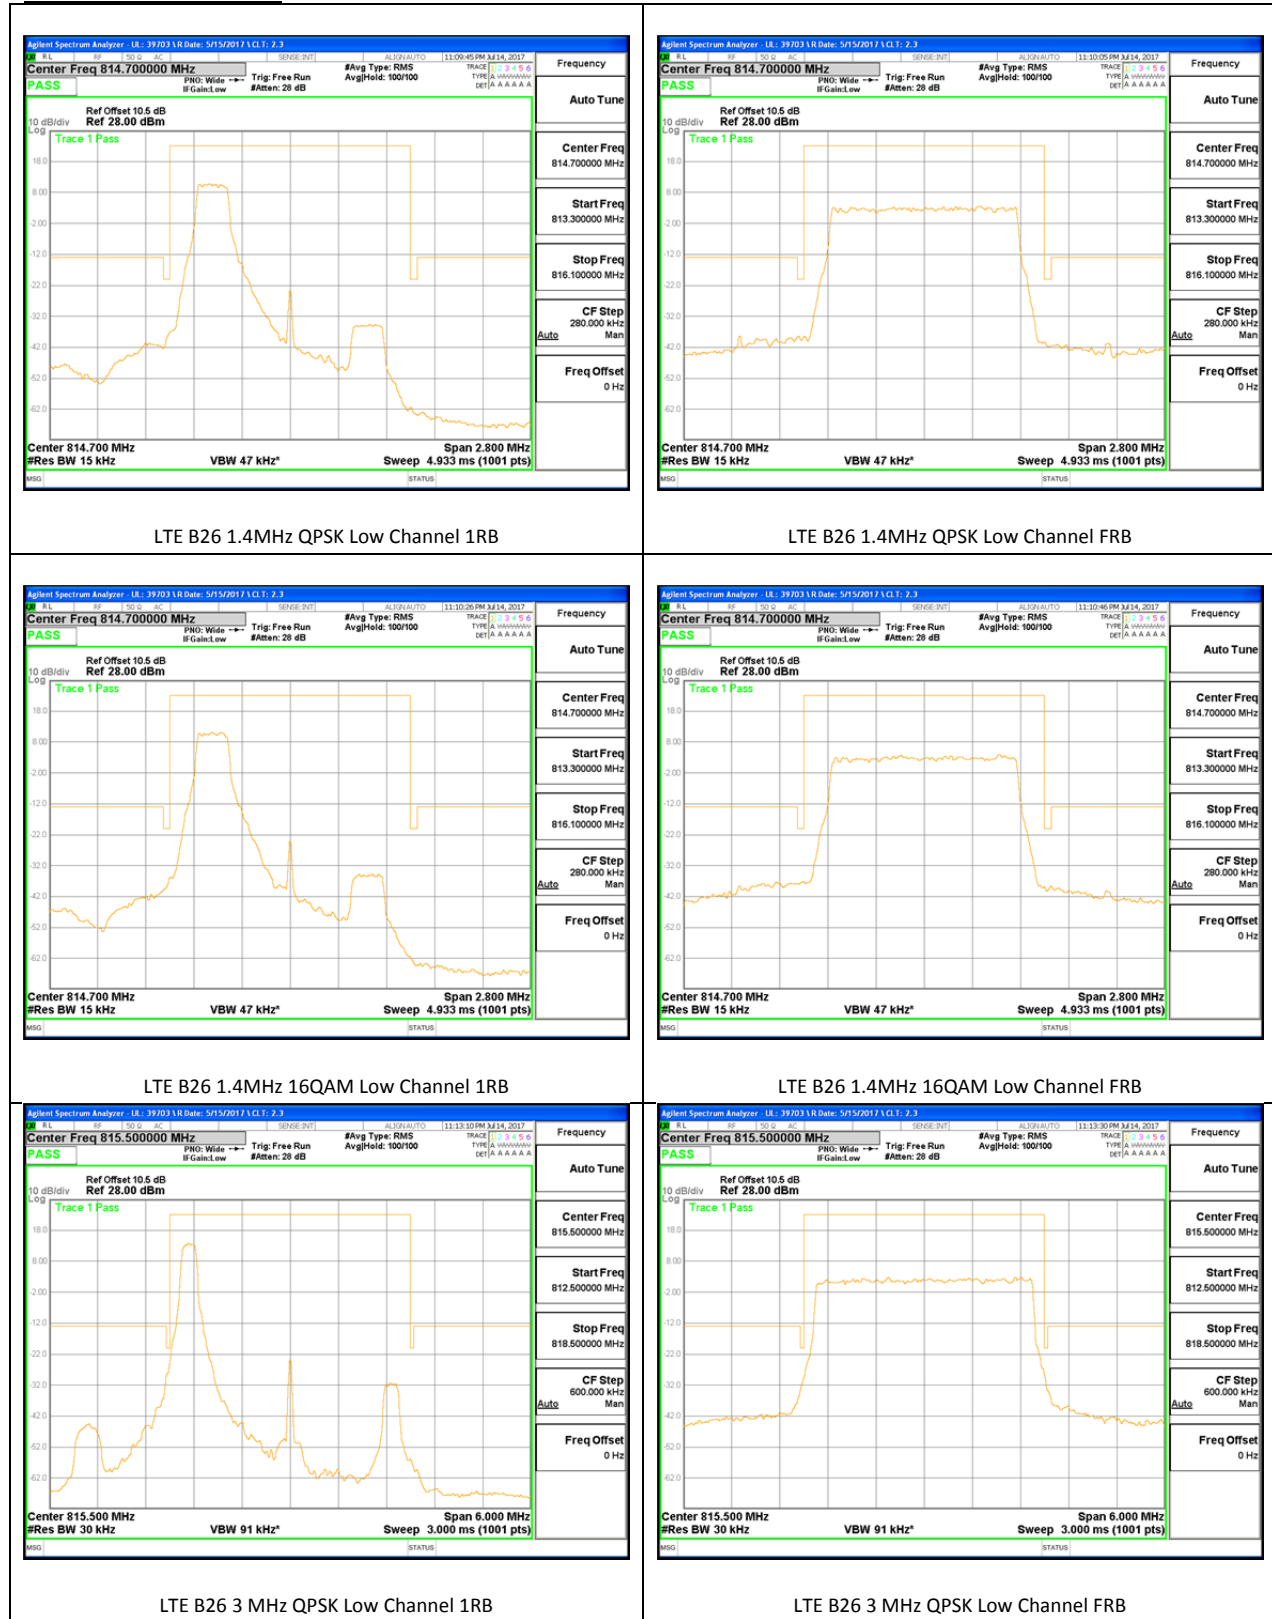

## 15.2. EMISSION MASK PLOTS LTE Band 7

LTE B7 5MHz 16QAM Low Channel FRB

LTE B7 5MHz 16QAM High Channel FRB

LTE B7 10MHz QPSK Low Channel 1RB

LTE B7 10MHz QPSK High Channel 1RB

LTE B7 10MHz QPSK Low Channel FRB

LTE B7 10MHz QPSK High Channel FRB

LTE B7 10MHz 16QAM Low Channel 1RB

LTE B7 10MHz 16QAM High Channel 1RB

LTE B7 10MHz 16QAM Low Channel FRB

LTE B7 10MHz 16QAM High Channel FRB

LTE B7 15MHz QPSK Low Channel 1RB

LTE B7 15MHz QPSK High Channel 1RB

LTE B7 20MHz 16QAM Low Channel FRB

LTE B7 20MHz 16QAM High Channel FRB

LTE Band 26 Part 90

LTE B26 3 MHz 16QAM Low Channel 1RB

LTE B26 3 MHz 16QAM Low Channel FRB

LTE B26 5 MHz QPSK Low Channel 1RB

LTE B26 5 MHz QPSK Low Channel FRB

LTE B26 5 MHz 16QAM Low Channel 1RB

LTE B26 5 MHz 16QAM Low Channel FRB