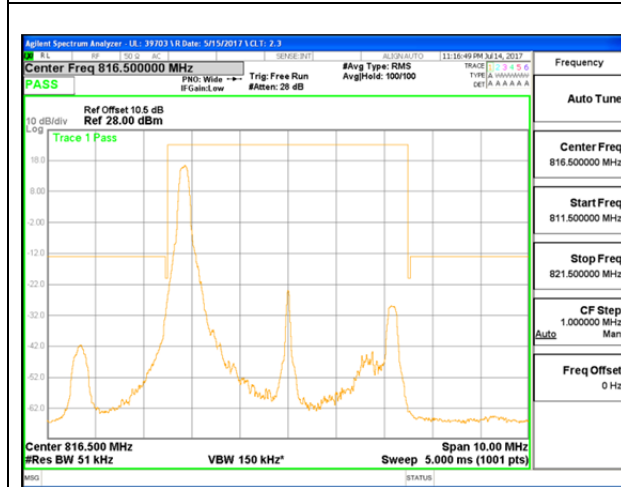

LTE B26 5 MHz 16QAM Low Channel 1RB