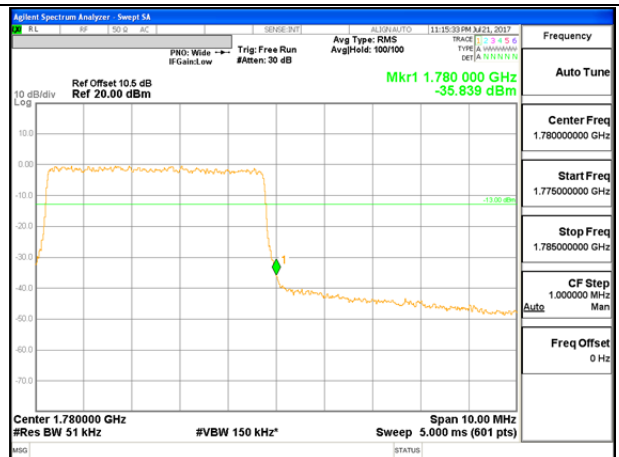

LTE B66 3MHz 16QAM Low Channel 1RB

LTE B66 3MHz 16QAM High Channel 1RB

LTE B66 3MHz 16QAM Low Channel FRB

LTE B66 3MHz 16QAM High Channel FRB

LTE B66 5MHz QPSK Low Channel 1RB

LTE B66 5MHz QPSK High Channel 1RB

LTE B66 5MHz QPSK Low Channel FRB

LTE B66 5MHz QPSK High Channel FRB

LTE B66 5MHz 16QAM Low Channel 1RB

LTE B66 5MHz 16QAM High Channel 1RB

LTE B66 5MHz 16QAM Low Channel FRB

LTE B66 5MHz 16QAM High Channel FRB

LTE B66 10MHz QPSK Low Channel 1RB

LTE B66 10MHz QPSK High Channel 1RB

LTE B66 10MHz QPSK Low Channel FRB

LTE B66 10MHz QPSK High Channel FRB

LTE B66 10MHz 16QAM Low Channel 1RB

LTE B66 10MHz 16QAM High Channel 1RB

LTE B66 10MHz 16QAM Low Channel FRB

LTE B66 10MHz 16QAM High Channel FRB

LTE B66 15MHz QPSK Low Channel 1RB

LTE B66 15MHz QPSK High Channel 1RB

LTE B66 15MHz QPSK Low Channel FRB

LTE B66 15MHz QPSK High Channel FRB