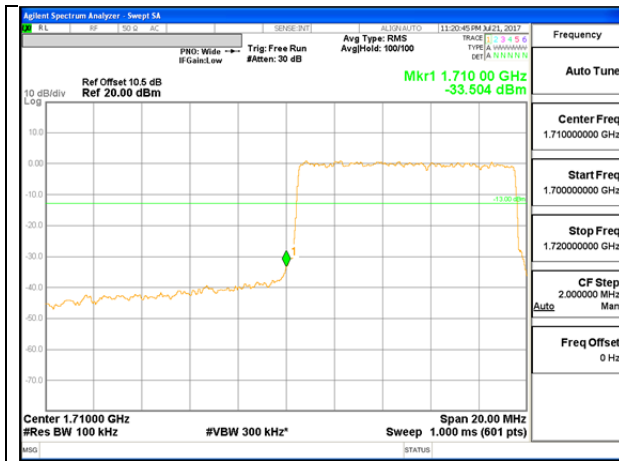

LTE B66 5MHz QPSK Low Channel FRB

LTE B66 5MHz QPSK High Channel FRB

LTE B66 5MHz 16QAM Low Channel 1RB

LTE B66 5MHz 16QAM High Channel 1RB

LTE B66 5MHz 16QAM Low Channel FRB

LTE B66 5MHz 16QAM High Channel FRB

LTE B66 10MHz QPSK Low Channel 1RB

LTE B66 10MHz QPSK High Channel 1RB

LTE B66 10MHz QPSK Low Channel FRB

LTE B66 10MHz QPSK High Channel FRB

LTE B66 10MHz 16QAM Low Channel 1RB

LTE B66 10MHz 16QAM High Channel 1RB

LTE B66 10MHz 16QAM Low Channel FRB

LTE B66 10MHz 16QAM High Channel FRB

LTE B66 15MHz QPSK Low Channel 1RB

LTE B66 15MHz QPSK High Channel 1RB

LTE B66 15MHz QPSK Low Channel FRB

LTE B66 15MHz QPSK High Channel FRB