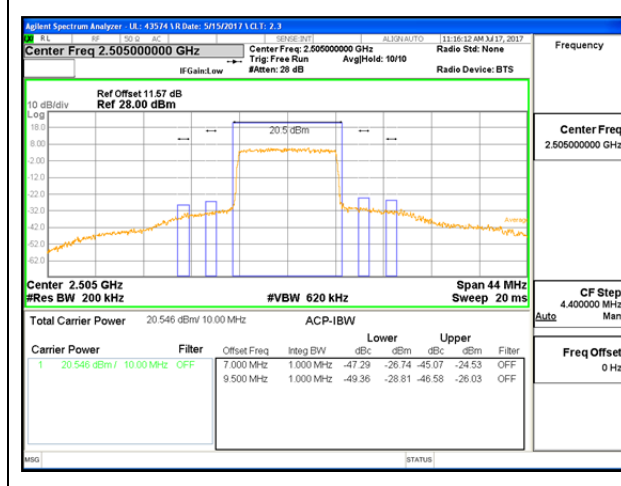

## 15.2. EMISSION MASK PLOTS LTE Band 7

LTE B7 5MHz 16QAM Low Channel FRB

LTE B7 5MHz 16QAM High Channel FRB

LTE B7 10MHz QPSK Low Channel 1RB

LTE B7 10MHz QPSK High Channel 1RB

LTE B7 10MHz QPSK Low Channel FRB

LTE B7 10MHz QPSK High Channel FRB

LTE B7 10MHz 16QAM Low Channel 1RB

LTE B7 10MHz 16QAM High Channel 1RB

LTE B7 10MHz 16QAM Low Channel FRB

LTE B7 10MHz 16QAM High Channel FRB

LTE B7 15MHz QPSK Low Channel 1RB