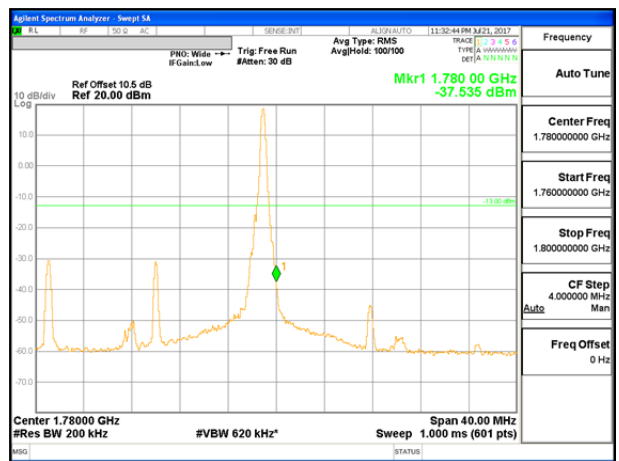

LTE B66 15MHz 16QAM Low Channel 1RB

LTE B66 15MHz 16QAM High Channel 1RB

LTE B66 15MHz 16QAM Low Channel FRB

LTE B66 15MHz 16QAM High Channel FRB

LTE B66 20MHz QPSK Low Channel 1RB

LTE B66 20MHz QPSK High Channel 1RB

LTE B66 20MHz QPSK Low Channel FRB

LTE B66 20MHz QPSK High Channel FRB

LTE B66 20MHz 16QAM Low Channel 1RB

LTE B66 20MHz 16QAM High Channel 1RB

LTE B66 20MHz 16QAM Low Channel FRB

LTE B66 20MHz 16QAM High Channel FRB