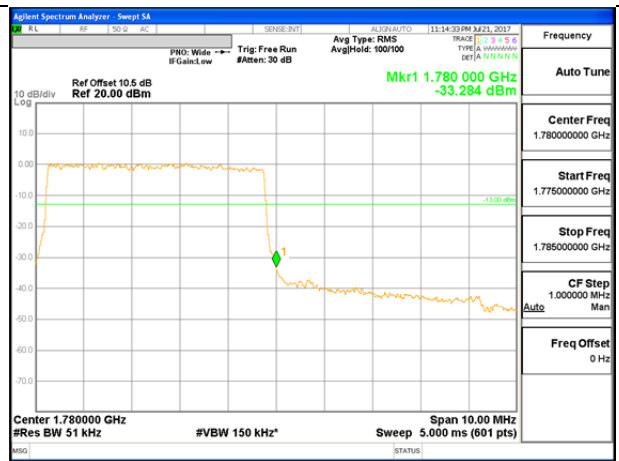

LTE B66 1.4MHz 16QAM Low Channel FRB

LTE B66 1.4MHz 16QAM High Channel FRB

LTE B66 3MHz QPSK Low Channel 1RB

LTE B66 3MHz QPSK High Channel 1RB

LTE B66 3MHz QPSK Low Channel FRB

LTE B66 3MHz QPSK High Channel FRB

LTE B66 3MHz 16QAM Low Channel 1RB

LTE B66 3MHz 16QAM High Channel 1RB

LTE B66 3MHz 16QAM Low Channel FRB

LTE B66 3MHz 16QAM High Channel FRB

LTE B66 5MHz QPSK Low Channel 1RB

LTE B66 5MHz QPSK High Channel 1RB

LTE B66 5MHz QPSK Low Channel FRB

LTE B66 5MHz QPSK High Channel FRB

LTE B66 5MHz 16QAM Low Channel 1RB

LTE B66 5MHz 16QAM High Channel 1RB

LTE B66 5MHz 16QAM Low Channel FRB

LTE B66 5MHz 16QAM High Channel FRB

LTE B66 10MHz QPSK Low Channel 1RB

LTE B66 10MHz QPSK High Channel 1RB

LTE B66 10MHz QPSK Low Channel FRB

LTE B66 10MHz QPSK High Channel FRB

LTE B66 10MHz 16QAM Low Channel 1RB

LTE B66 10MHz 16QAM High Channel 1RB