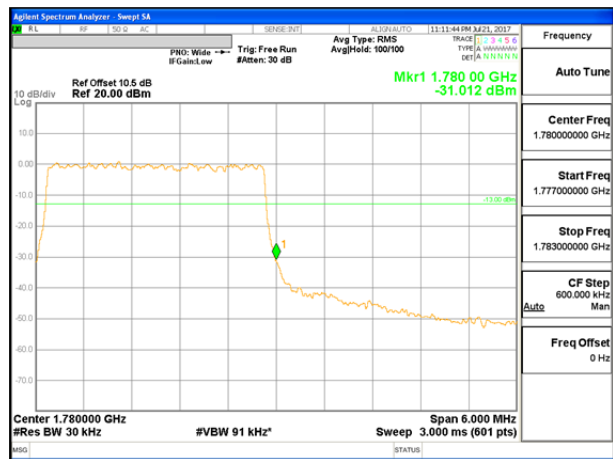

LTE B66 1.4MHz 16QAM Low Channel FRB

LTE B66 1.4MHz 16QAM High Channel FRB

LTE B66 3MHz QPSK Low Channel 1RB

LTE B66 3MHz QPSK High Channel 1RB

LTE B66 3MHz QPSK Low Channel FRB

LTE B66 3MHz QPSK High Channel FRB

LTE B66 3MHz 16QAM Low Channel 1RB

LTE B66 3MHz 16QAM High Channel 1RB

LTE B66 3MHz 16QAM Low Channel FRB

LTE B66 3MHz 16QAM High Channel FRB

LTE B66 5MHz QPSK Low Channel 1RB

LTE B66 5MHz QPSK High Channel 1RB

LTE B66 5MHz QPSK Low Channel FRB

LTE B66 5MHz QPSK High Channel FRB

LTE B66 5MHz 16QAM Low Channel 1RB

LTE B66 5MHz 16QAM High Channel 1RB

LTE B66 5MHz 16QAM Low Channel FRB

LTE B66 5MHz 16QAM High Channel FRB