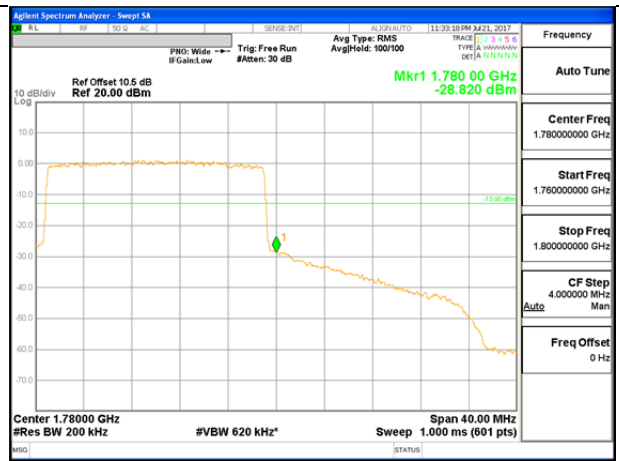

LTE B66 10MHz 16QAM Low Channel FRB

LTE B66 10MHz 16QAM High Channel FRB

LTE B66 15MHz QPSK Low Channel 1RB

LTE B66 15MHz QPSK High Channel 1RB

LTE B66 15MHz QPSK Low Channel FRB

LTE B66 15MHz QPSK High Channel FRB

LTE B66 15MHz 16QAM Low Channel 1RB

LTE B66 15MHz 16QAM High Channel 1RB

LTE B66 15MHz 16QAM Low Channel FRB

LTE B66 15MHz 16QAM High Channel FRB

LTE B66 20MHz QPSK Low Channel 1RB

LTE B66 20MHz QPSK High Channel 1RB

LTE B66 20MHz QPSK Low Channel FRB

LTE B66 20MHz QPSK High Channel FRB

LTE B66 20MHz 16QAM Low Channel 1RB

LTE B66 20MHz 16QAM High Channel 1RB

LTE B66 20MHz 16QAM Low Channel FRB

LTE B66 20MHz 16QAM High Channel FRB