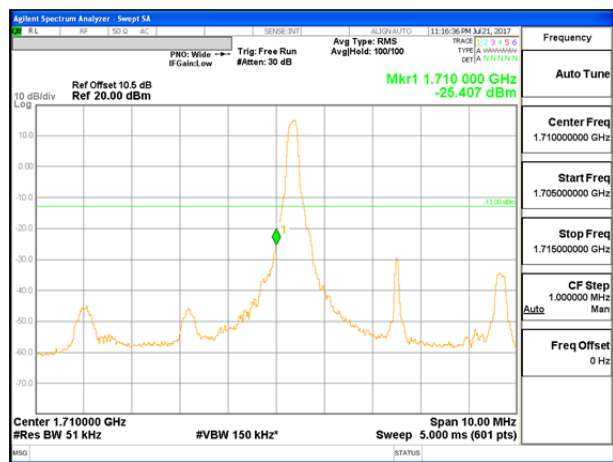

LTE B66 1.4MHz 16QAM Low Channel FRB

LTE B66 1.4MHz 16QAM High Channel FRB

LTE B66 3MHz QPSK Low Channel 1RB

LTE B66 3MHz QPSK High Channel 1RB

LTE B66 3MHz QPSK Low Channel FRB

LTE B66 3MHz QPSK High Channel FRB

LTE B66 3MHz 16QAM Low Channel 1RB

LTE B66 3MHz 16QAM High Channel 1RB

LTE B66 3MHz 16QAM Low Channel FRB

LTE B66 3MHz 16QAM High Channel FRB

LTE B66 5MHz QPSK Low Channel 1RB

LTE B66 5MHz QPSK High Channel 1RB