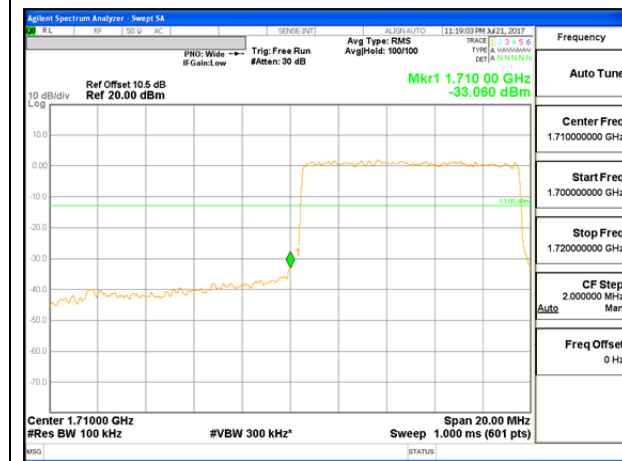

LTE B66 5MHz QPSK Low Channel FRB

LTE B66 5MHz QPSK High Channel FRB

LTE B66 5MHz 16QAM Low Channel 1RB

LTE B66 5MHz 16QAM High Channel 1RB

LTE B66 5MHz 16QAM Low Channel FRB

LTE B66 5MHz 16QAM High Channel FRB

LTE B66 10MHz QPSK Low Channel 1RB

LTE B66 10MHz QPSK High Channel 1RB

LTE B66 10MHz QPSK Low Channel FRB

LTE B66 10MHz QPSK High Channel FRB

LTE B66 10MHz 16QAM Low Channel 1RB

LTE B66 10MHz 16QAM High Channel 1RB