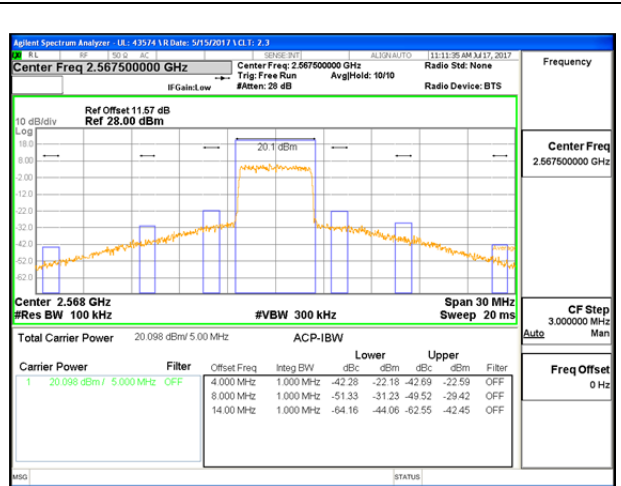

LTE B7 5MHz 16QAM High Channel FRB