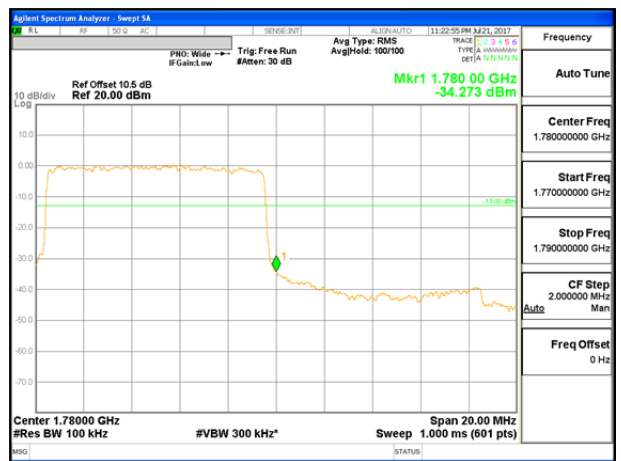

LTE B66 3MHz 16QAM Low Channel 1RB

LTE B66 3MHz 16QAM High Channel 1RB

LTE B66 3MHz 16QAM Low Channel FRB

LTE B66 3MHz 16QAM High Channel FRB

LTE B66 5MHz QPSK Low Channel 1RB

LTE B66 5MHz QPSK High Channel 1RB

LTE B66 5MHz QPSK Low Channel FRB

LTE B66 5MHz QPSK High Channel FRB

LTE B66 5MHz 16QAM Low Channel 1RB

LTE B66 5MHz 16QAM High Channel 1RB

LTE B66 5MHz 16QAM Low Channel FRB

LTE B66 5MHz 16QAM High Channel FRB

LTE B66 10MHz QPSK Low Channel 1RB

LTE B66 10MHz QPSK High Channel 1RB

LTE B66 10MHz QPSK Low Channel FRB

LTE B66 10MHz QPSK High Channel FRB

LTE B66 10MHz 16QAM Low Channel 1RB

LTE B66 10MHz 16QAM High Channel 1RB

LTE B66 10MHz 16QAM Low Channel FRB

LTE B66 10MHz 16QAM High Channel FRB

LTE B66 15MHz QPSK Low Channel 1RB

LTE B66 15MHz QPSK High Channel 1RB

LTE B66 15MHz QPSK Low Channel FRB

LTE B66 15MHz QPSK High Channel FRB