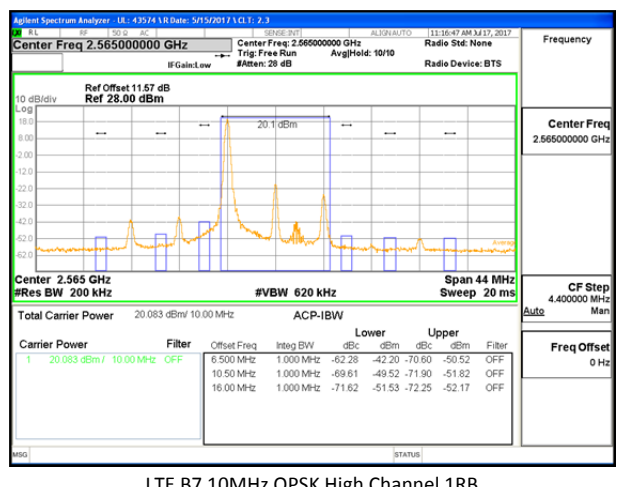

## 15.2. EMISSION MASK PLOTS LTE Band 7

LTE B7 5MHz 16QAM Low Channel FRB

LTE B7 5MHz 16QAM High Channel FRB

LTE B7 10MHz QPSK Low Channel 1RB

LTE B7 10MHz QPSK High Channel 1RB

LTE B7 10MHz QPSK Low Channel FRB

LTE B7 10MHz QPSK High Channel FRB

LTE B7 10MHz 16QAM Low Channel 1RB

LTE B7 10MHz 16QAM High Channel 1RB

LTE B7 10MHz 16QAM Low Channel FRB

LTE B7 10MHz 16QAM High Channel FRB

LTE B7 15MHz QPSK Low Channel 1RB