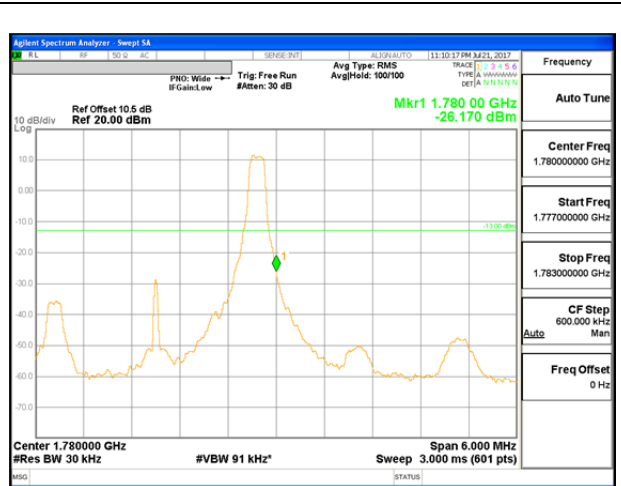

LTE B66 1.4MHz 16QAM Low Channel FRB

LTE B66 1.4MHz 16QAM High Channel FRB

LTE B66 3MHz QPSK Low Channel 1RB

LTE B66 3MHz QPSK High Channel 1RB

LTE B66 3MHz QPSK Low Channel FRB

LTE B66 3MHz QPSK High Channel FRB

LTE B66 3MHz 16QAM Low Channel 1RB

LTE B66 3MHz 16QAM High Channel 1RB

LTE B66 3MHz 16QAM Low Channel FRB

LTE B66 3MHz 16QAM High Channel FRB

LTE B66 5MHz QPSK Low Channel 1RB

LTE B66 5MHz QPSK High Channel 1RB