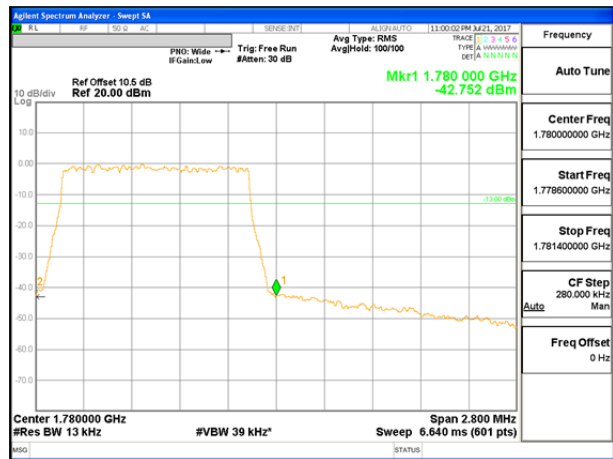

LTE B66 1.4MHz 16QAM Low Channel FRB

LTE B66 1.4MHz 16QAM High Channel FRB

LTE B66 3MHz QPSK Low Channel 1RB

LTE B66 3MHz QPSK High Channel 1RB

LTE B66 3MHz QPSK Low Channel FRB

LTE B66 3MHz QPSK High Channel FRB

LTE B66 3MHz 16QAM Low Channel 1RB

LTE B66 3MHz 16QAM High Channel 1RB

LTE B66 3MHz 16QAM Low Channel FRB

LTE B66 3MHz 16QAM High Channel FRB

LTE B66 5MHz QPSK Low Channel 1RB

LTE B66 5MHz QPSK High Channel 1RB

LTE B66 5MHz QPSK Low Channel FRB

LTE B66 5MHz QPSK High Channel FRB

LTE B66 5MHz 16QAM Low Channel 1RB

LTE B66 5MHz 16QAM High Channel 1RB

LTE B66 5MHz 16QAM Low Channel FRB

LTE B66 5MHz 16QAM High Channel FRB