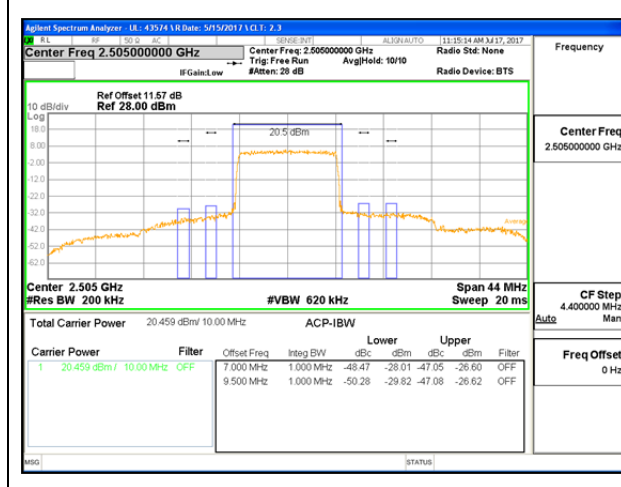

## 15.2. EMISSION MASK PLOTS LTE Band 7

LTE B7 5MHz 16QAM Low Channel FRB

LTE B7 5MHz 16QAM High Channel FRB

LTE B7 10MHz QPSK Low Channel 1RB

LTE B7 10MHz QPSK High Channel 1RB

LTE B7 10MHz QPSK Low Channel FRB