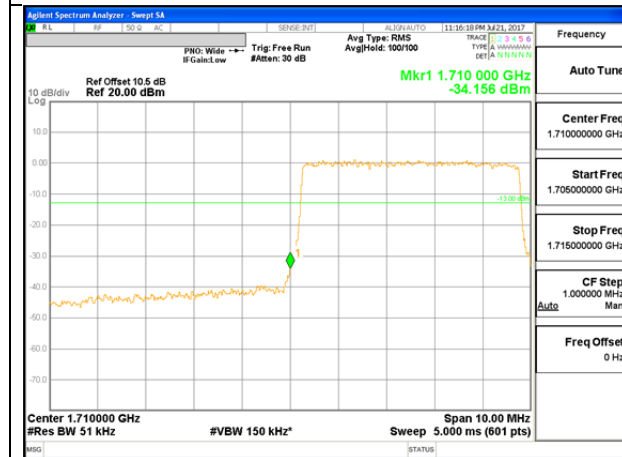

LTE B66 5MHz QPSK Low Channel FRB

LTE B66 5MHz QPSK High Channel FRB

LTE B66 5MHz 16QAM Low Channel 1RB

LTE B66 5MHz 16QAM High Channel 1RB

LTE B66 5MHz 16QAM Low Channel FRB

LTE B66 5MHz 16QAM High Channel FRB

LTE B66 10MHz QPSK Low Channel 1RB

LTE B66 10MHz QPSK High Channel 1RB

LTE B66 10MHz QPSK Low Channel FRB

LTE B66 10MHz QPSK High Channel FRB

LTE B66 10MHz 16QAM Low Channel 1RB

LTE B66 10MHz 16QAM High Channel 1RB