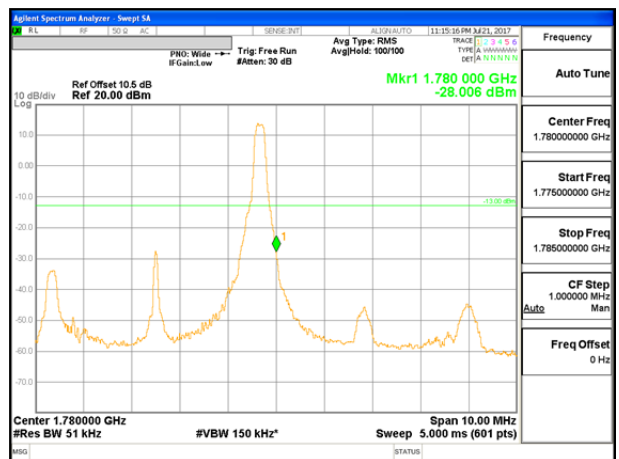

LTE B66 1.4MHz 16QAM Low Channel FRB

LTE B66 1.4MHz 16QAM High Channel FRB

LTE B66 3MHz QPSK Low Channel 1RB

LTE B66 3MHz QPSK High Channel 1RB

LTE B66 3MHz QPSK Low Channel FRB

LTE B66 3MHz QPSK High Channel FRB

LTE B66 3MHz 16QAM Low Channel 1RB

LTE B66 3MHz 16QAM High Channel 1RB

LTE B66 3MHz 16QAM Low Channel FRB

LTE B66 3MHz 16QAM High Channel FRB

LTE B66 5MHz QPSK Low Channel 1RB

LTE B66 5MHz QPSK High Channel 1RB

LTE B66 5MHz QPSK Low Channel FRB

LTE B66 5MHz QPSK High Channel FRB

LTE B66 5MHz 16QAM Low Channel 1RB

LTE B66 5MHz 16QAM High Channel 1RB

LTE B66 5MHz 16QAM Low Channel FRB

LTE B66 5MHz 16QAM High Channel FRB