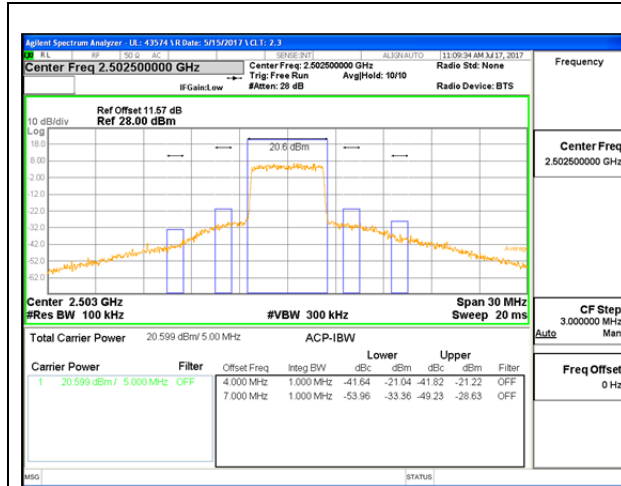

LTE B66 20MHz QPSK Low Channel FRB

LTE B66 20MHz QPSK High Channel FRB

LTE B66 20MHz 16QAM Low Channel 1RB

LTE B66 20MHz 16QAM High Channel 1RB

LTE B66 20MHz 16QAM Low Channel FRB

LTE B66 20MHz 16QAM High Channel FRB

## 15.2. EMISSION MASK PLOTS LTE Band 7

LTE B7 5MHz 16QAM Low Channel FRB

LTE B7 5MHz 16QAM High Channel FRB

LTE B7 10MHz QPSK Low Channel 1RB

LTE B7 10MHz QPSK High Channel 1RB

LTE B7 10MHz QPSK Low Channel FRB