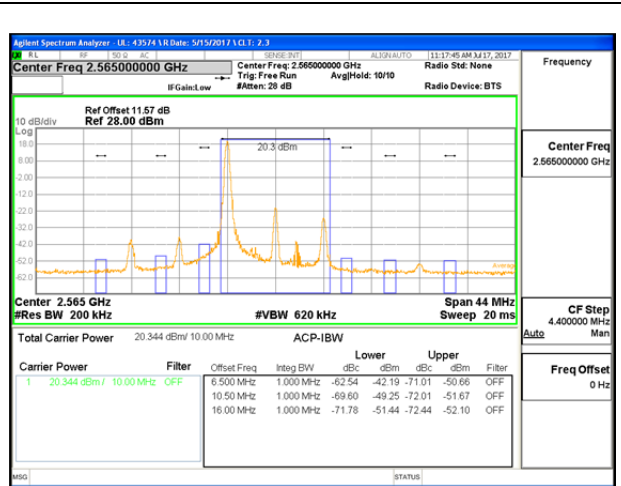

LTE B7 10MHz 16QAM High Channel 1RB