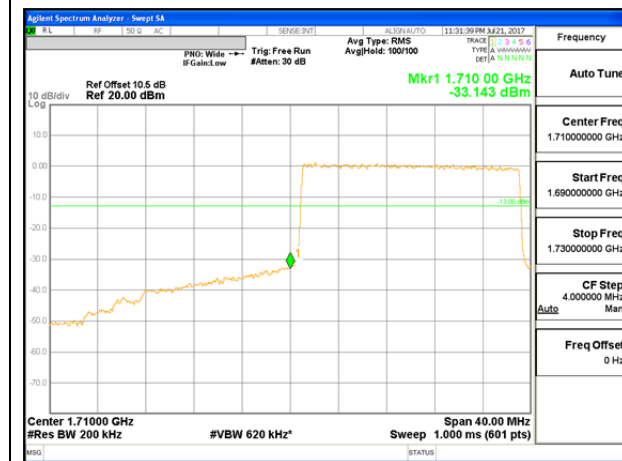

LTE B66 20MHz QPSK Low Channel FRB

LTE B66 20MHz QPSK High Channel FRB

LTE B66 20MHz 16QAM Low Channel 1RB

LTE B66 20MHz 16QAM High Channel 1RB

LTE B66 20MHz 16QAM Low Channel FRB

LTE B66 20MHz 16QAM High Channel FRB

## 15.2. EMISSION MASK PLOTS LTE Band 7

LTE B7 5MHz 16QAM Low Channel FRB

LTE B7 5MHz 16QAM High Channel FRB

LTE B7 10MHz QPSK Low Channel 1RB

LTE B7 10MHz QPSK High Channel 1RB

LTE B7 10MHz QPSK Low Channel FRB