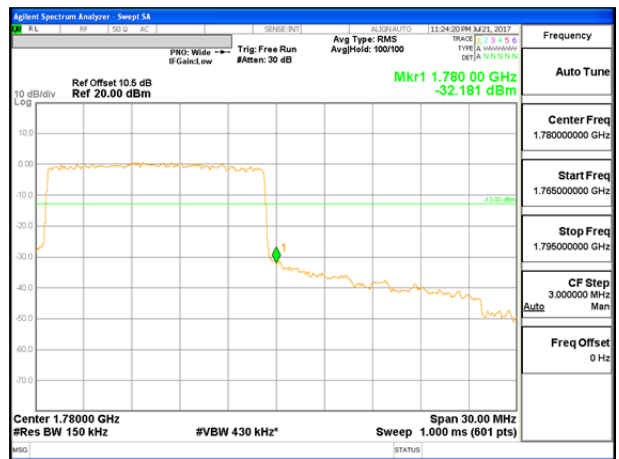

LTE B66 5MHz QPSK Low Channel FRB

LTE B66 5MHz QPSK High Channel FRB

LTE B66 5MHz 16QAM Low Channel 1RB

LTE B66 5MHz 16QAM High Channel 1RB

LTE B66 5MHz 16QAM Low Channel FRB

LTE B66 5MHz 16QAM High Channel FRB

LTE B66 10MHz QPSK Low Channel 1RB

LTE B66 10MHz QPSK High Channel 1RB

LTE B66 10MHz QPSK Low Channel FRB

LTE B66 10MHz QPSK High Channel FRB

LTE B66 10MHz 16QAM Low Channel 1RB

LTE B66 10MHz 16QAM High Channel 1RB

LTE B66 10MHz 16QAM Low Channel FRB

LTE B66 10MHz 16QAM High Channel FRB

LTE B66 15MHz QPSK Low Channel 1RB

LTE B66 15MHz QPSK High Channel 1RB

LTE B66 15MHz QPSK Low Channel FRB

LTE B66 15MHz QPSK High Channel FRB