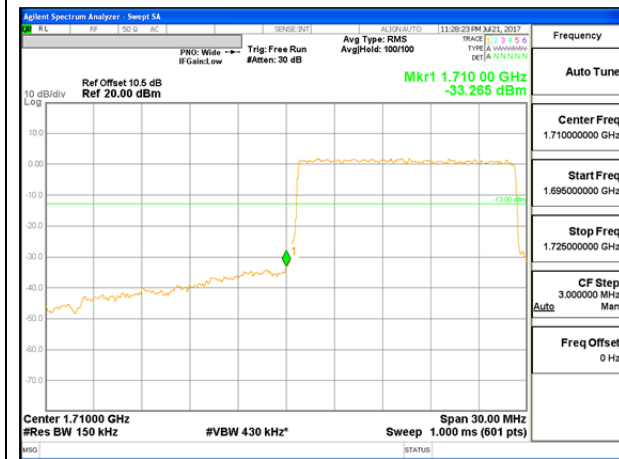

LTE B66 5MHz QPSK Low Channel FRB

LTE B66 5MHz QPSK High Channel FRB

LTE B66 5MHz 16QAM Low Channel 1RB

LTE B66 5MHz 16QAM High Channel 1RB

LTE B66 5MHz 16QAM Low Channel FRB

LTE B66 5MHz 16QAM High Channel FRB

LTE B66 10MHz QPSK Low Channel 1RB

LTE B66 10MHz QPSK High Channel 1RB

LTE B66 10MHz QPSK Low Channel FRB

LTE B66 10MHz QPSK High Channel FRB

LTE B66 10MHz 16QAM Low Channel 1RB

LTE B66 10MHz 16QAM High Channel 1RB

LTE B66 10MHz 16QAM Low Channel FRB

LTE B66 10MHz 16QAM High Channel FRB

LTE B66 15MHz QPSK Low Channel 1RB

LTE B66 15MHz QPSK High Channel 1RB

LTE B66 15MHz QPSK Low Channel FRB

LTE B66 15MHz QPSK High Channel FRB