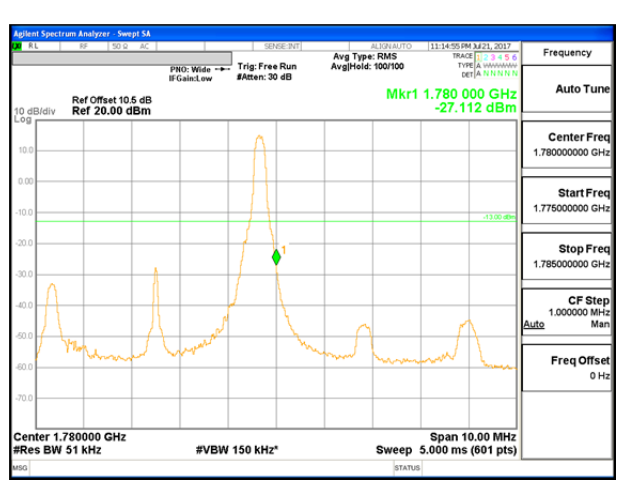

LTE B66 3MHz 16QAM Low Channel 1RB

LTE B66 3MHz 16QAM High Channel 1RB

LTE B66 3MHz 16QAM Low Channel FRB

LTE B66 3MHz 16QAM High Channel FRB

LTE B66 5MHz QPSK Low Channel 1RB

LTE B66 5MHz QPSK High Channel 1RB

LTE B66 5MHz QPSK Low Channel FRB

LTE B66 5MHz QPSK High Channel FRB

LTE B66 5MHz 16QAM Low Channel 1RB

LTE B66 5MHz 16QAM High Channel 1RB

LTE B66 5MHz 16QAM Low Channel FRB

LTE B66 5MHz 16QAM High Channel FRB