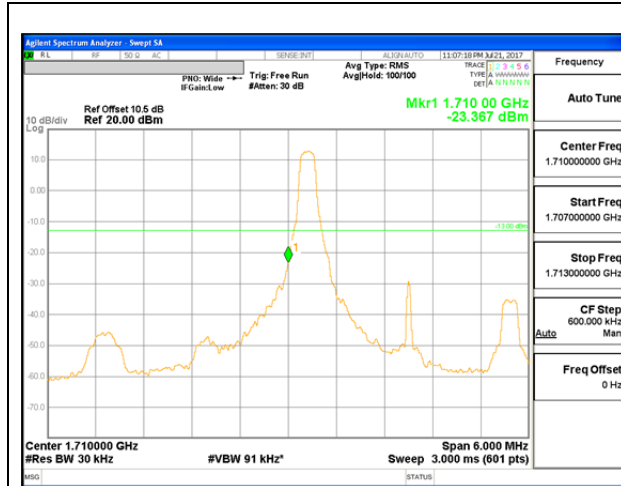

LTE B66 1.4MHz 16QAM Low Channel FRB

LTE B66 1.4MHz 16QAM High Channel FRB

LTE B66 3MHz QPSK Low Channel 1RB

LTE B66 3MHz QPSK High Channel 1RB

LTE B66 3MHz QPSK Low Channel FRB

LTE B66 3MHz QPSK High Channel FRB

LTE B66 3MHz 16QAM Low Channel 1RB

LTE B66 3MHz 16QAM High Channel 1RB

LTE B66 3MHz 16QAM Low Channel FRB

LTE B66 3MHz 16QAM High Channel FRB

LTE B66 5MHz QPSK Low Channel 1RB

LTE B66 5MHz QPSK High Channel 1RB