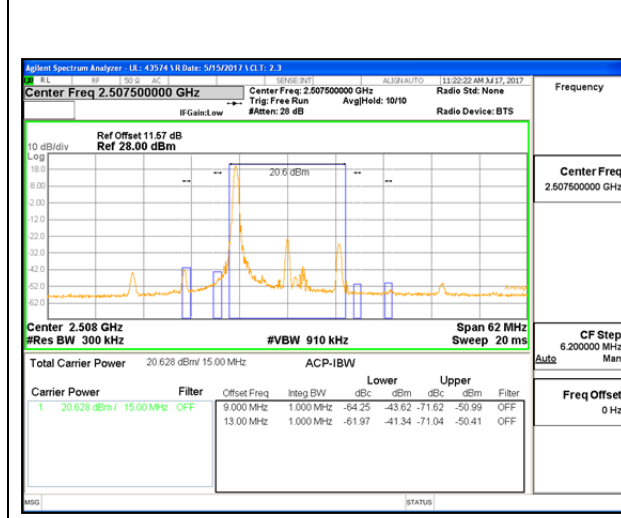

## 15.2. EMISSION MASK PLOTS LTE Band 7

LTE B7 5MHz 16QAM Low Channel FRB

LTE B7 5MHz 16QAM High Channel FRB

LTE B7 10MHz QPSK Low Channel 1RB

LTE B7 10MHz QPSK High Channel 1RB

LTE B7 10MHz QPSK Low Channel FRB

LTE B7 10MHz QPSK High Channel FRB

LTE B7 10MHz 16QAM Low Channel 1RB

LTE B7 10MHz 16QAM High Channel 1RB

LTE B7 10MHz 16QAM Low Channel FRB

LTE B7 10MHz 16QAM High Channel FRB

LTE B7 15MHz QPSK Low Channel 1RB