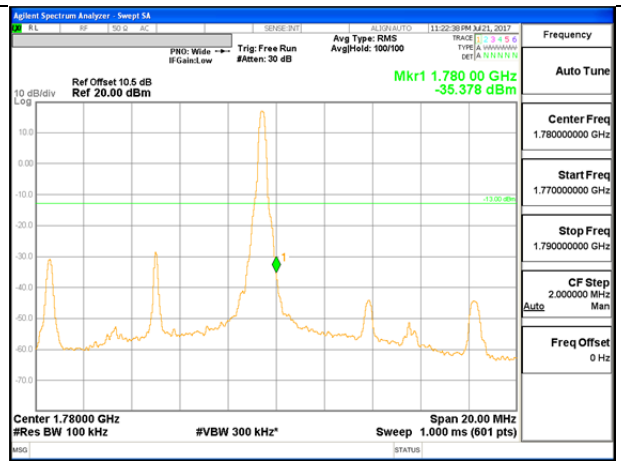

LTE B66 5MHz QPSK Low Channel FRB

LTE B66 5MHz QPSK High Channel FRB

LTE B66 5MHz 16QAM Low Channel 1RB

LTE B66 5MHz 16QAM High Channel 1RB

LTE B66 5MHz 16QAM Low Channel FRB

LTE B66 5MHz 16QAM High Channel FRB

LTE B66 10MHz QPSK Low Channel 1RB

LTE B66 10MHz QPSK High Channel 1RB

LTE B66 10MHz QPSK Low Channel FRB

LTE B66 10MHz QPSK High Channel FRB

LTE B66 10MHz 16QAM Low Channel 1RB

LTE B66 10MHz 16QAM High Channel 1RB