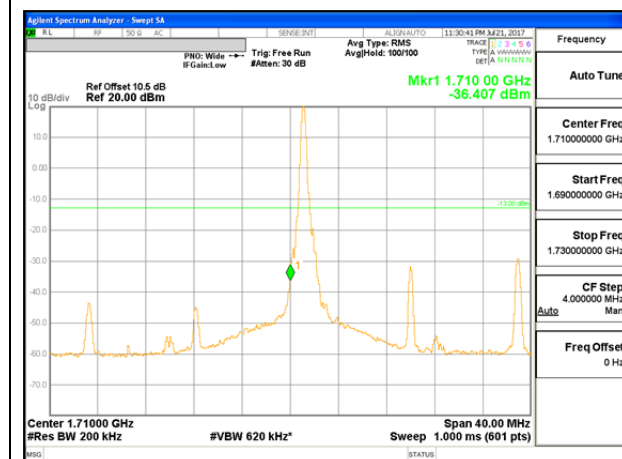

LTE B66 15MHz 16QAM Low Channel 1RB

LTE B66 15MHz 16QAM High Channel 1RB

LTE B66 15MHz 16QAM Low Channel FRB

LTE B66 15MHz 16QAM High Channel FRB

LTE B66 20MHz QPSK Low Channel 1RB

LTE B66 20MHz QPSK High Channel 1RB