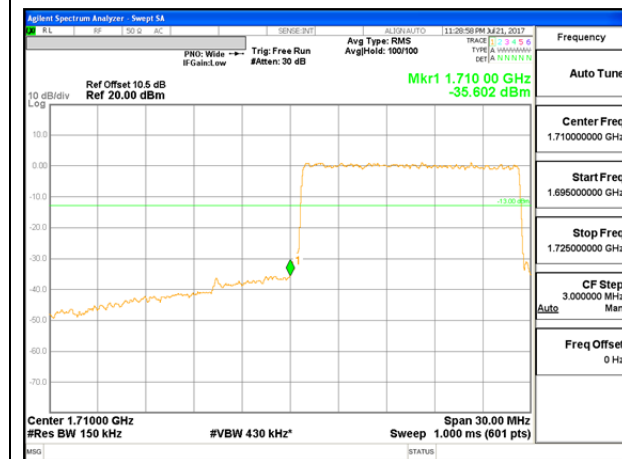

LTE B66 10MHz QPSK Low Channel 1RB

LTE B66 10MHz QPSK High Channel 1RB

LTE B66 10MHz QPSK Low Channel FRB

LTE B66 10MHz QPSK High Channel FRB

LTE B66 10MHz 16QAM Low Channel 1RB

LTE B66 10MHz 16QAM High Channel 1RB

LTE B66 10MHz 16QAM Low Channel FRB

LTE B66 10MHz 16QAM High Channel FRB

LTE B66 15MHz QPSK Low Channel 1RB

LTE B66 15MHz QPSK High Channel 1RB

LTE B66 15MHz QPSK Low Channel FRB

LTE B66 15MHz QPSK High Channel FRB

LTE B66 15MHz 16QAM Low Channel 1RB

LTE B66 15MHz 16QAM High Channel 1RB

LTE B66 15MHz 16QAM Low Channel FRB

LTE B66 15MHz 16QAM High Channel FRB

LTE B66 20MHz QPSK Low Channel 1RB

LTE B66 20MHz QPSK High Channel 1RB