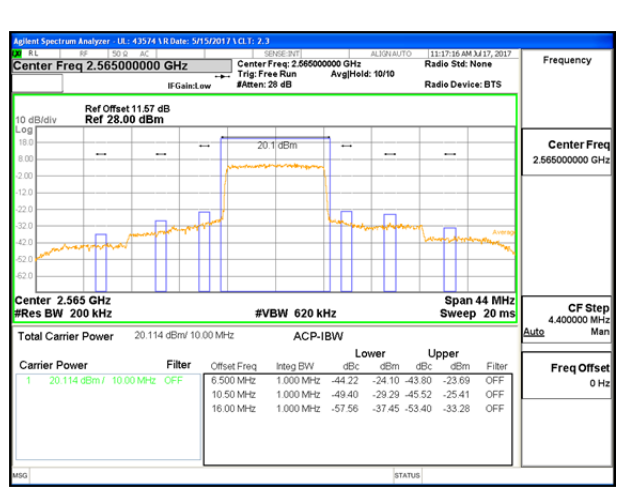

## 15.2. EMISSION MASK PLOTS LTE Band 7

LTE B7 5MHz 16QAM Low Channel FRB

LTE B7 5MHz 16QAM High Channel FRB

LTE B7 10MHz QPSK Low Channel 1RB

LTE B7 10MHz QPSK High Channel 1RB

LTE B7 10MHz QPSK Low Channel FRB

LTE B7 10MHz QPSK High Channel FRB

LTE B7 10MHz 16QAM Low Channel 1RB

LTE B7 10MHz 16QAM High Channel 1RB

LTE B7 10MHz 16QAM Low Channel FRB

LTE B7 10MHz 16QAM High Channel FRB

LTE B7 15MHz QPSK Low Channel 1RB