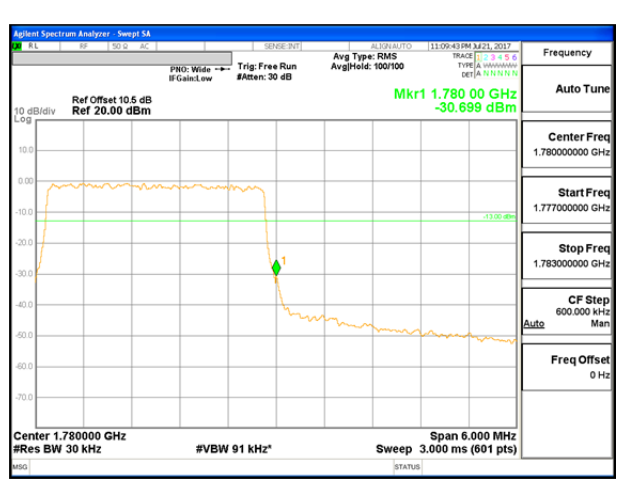

LTE B66 1.4MHz 16QAM Low Channel FRB

LTE B66 1.4MHz 16QAM High Channel FRB

LTE B66 3MHz QPSK Low Channel 1RB

LTE B66 3MHz QPSK High Channel 1RB

LTE B66 3MHz QPSK Low Channel FRB

LTE B66 3MHz QPSK High Channel FRB

LTE B66 3MHz 16QAM Low Channel 1RB

LTE B66 3MHz 16QAM High Channel 1RB

LTE B66 3MHz 16QAM Low Channel FRB

LTE B66 3MHz 16QAM High Channel FRB

LTE B66 5MHz QPSK Low Channel 1RB

LTE B66 5MHz QPSK High Channel 1RB

LTE B66 5MHz QPSK Low Channel FRB

LTE B66 5MHz QPSK High Channel FRB

LTE B66 5MHz 16QAM Low Channel 1RB

LTE B66 5MHz 16QAM High Channel 1RB

LTE B66 5MHz 16QAM Low Channel FRB

LTE B66 5MHz 16QAM High Channel FRB