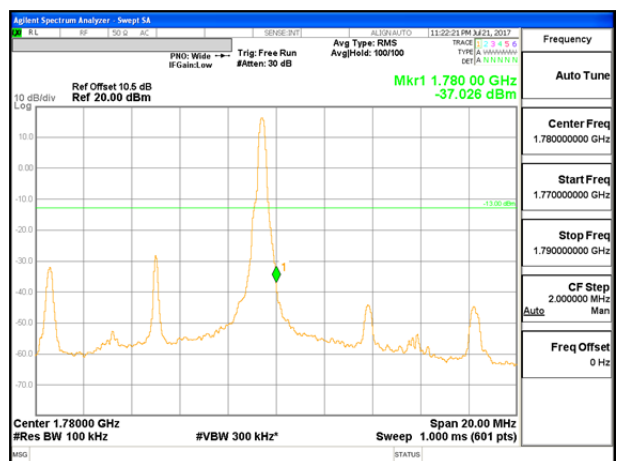

LTE B66 10MHz QPSK Low Channel 1RB

LTE B66 10MHz QPSK High Channel 1RB

LTE B66 10MHz QPSK Low Channel FRB

LTE B66 10MHz QPSK High Channel FRB

LTE B66 10MHz 16QAM Low Channel 1RB

LTE B66 10MHz 16QAM High Channel 1RB

LTE B66 10MHz 16QAM Low Channel FRB

LTE B66 10MHz 16QAM High Channel FRB

LTE B66 15MHz QPSK Low Channel 1RB

LTE B66 15MHz QPSK High Channel 1RB

LTE B66 15MHz QPSK Low Channel FRB

LTE B66 15MHz QPSK High Channel FRB