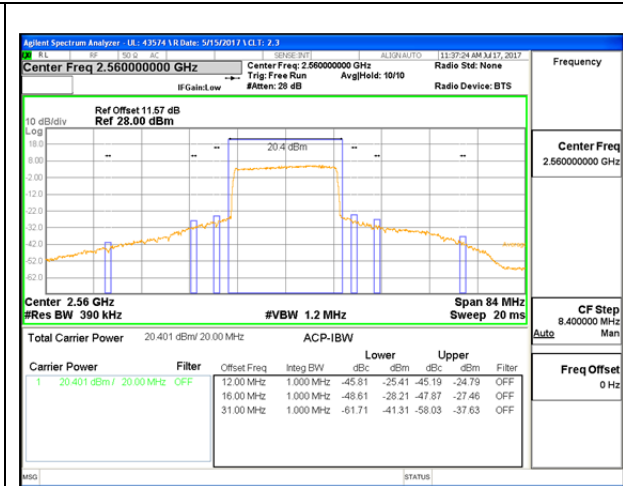

LTE B7 20MHz 16QAM High Channel FRB