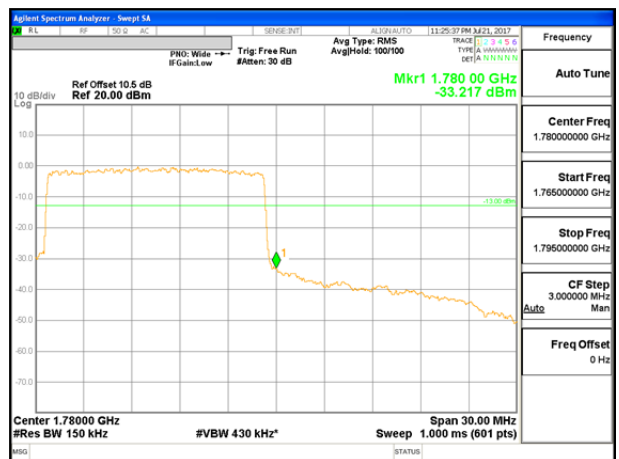

LTE B66 10MHz QPSK Low Channel 1RB

LTE B66 10MHz QPSK High Channel 1RB

LTE B66 10MHz QPSK Low Channel FRB

LTE B66 10MHz QPSK High Channel FRB

LTE B66 10MHz 16QAM Low Channel 1RB

LTE B66 10MHz 16QAM High Channel 1RB

LTE B66 10MHz 16QAM Low Channel FRB

LTE B66 10MHz 16QAM High Channel FRB

LTE B66 15MHz QPSK Low Channel 1RB

LTE B66 15MHz QPSK High Channel 1RB

LTE B66 15MHz QPSK Low Channel FRB

LTE B66 15MHz QPSK High Channel FRB

LTE B66 15MHz 16QAM Low Channel 1RB

LTE B66 15MHz 16QAM High Channel 1RB

LTE B66 15MHz 16QAM Low Channel FRB

LTE B66 15MHz 16QAM High Channel FRB

LTE B66 20MHz QPSK Low Channel 1RB

LTE B66 20MHz QPSK High Channel 1RB