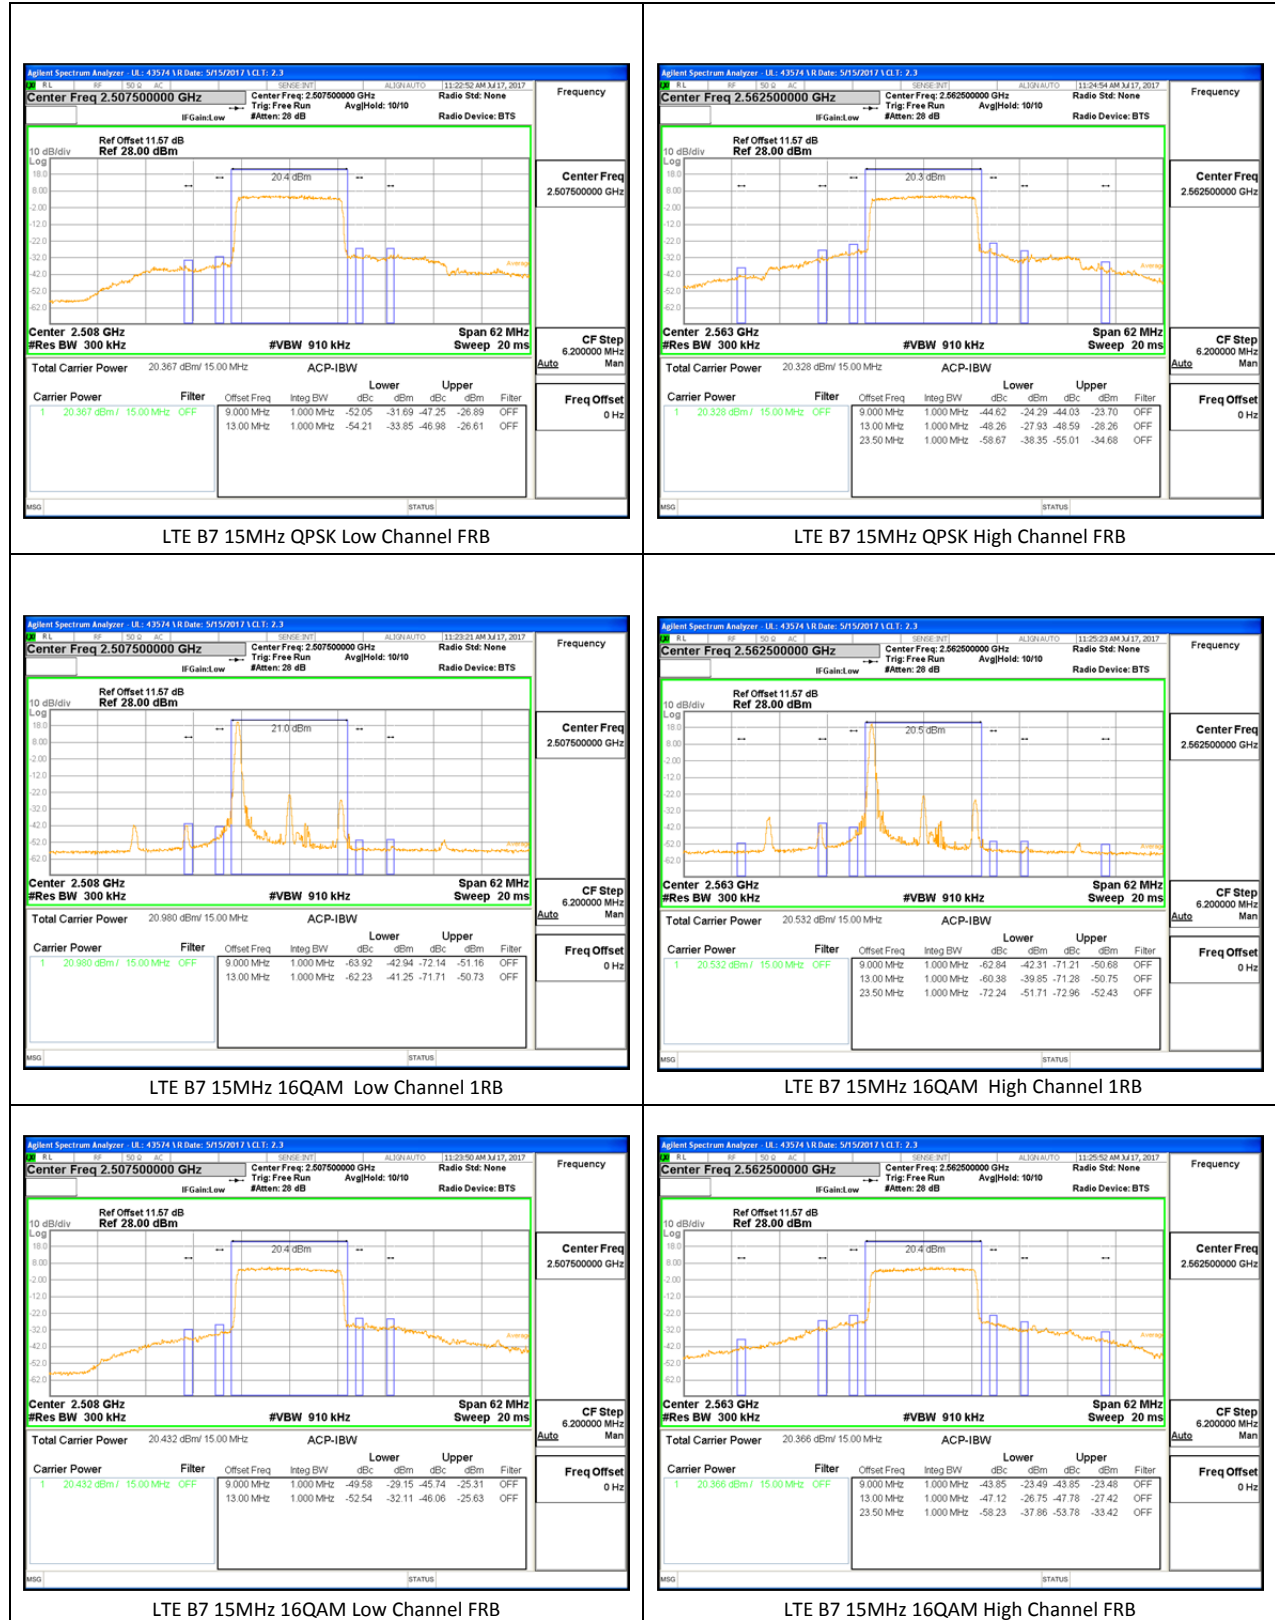

## 15.2. EMISSION MASK PLOTS LTE Band 7

LTE B7 5MHz 16QAM Low Channel FRB

LTE B7 5MHz 16QAM High Channel FRB

LTE B7 10MHz QPSK Low Channel 1RB

LTE B7 10MHz QPSK High Channel 1RB

LTE B7 10MHz QPSK Low Channel FRB

LTE B7 10MHz QPSK High Channel FRB

LTE B7 10MHz 16QAM Low Channel 1RB

LTE B7 10MHz 16QAM High Channel 1RB

LTE B7 10MHz 16QAM Low Channel FRB

LTE B7 10MHz 16QAM High Channel FRB

LTE B7 15MHz QPSK Low Channel 1RB

LTE B7 15MHz QPSK High Channel 1RB

LTE B7 20MHz 16QAM Low Channel FRB

LTE B7 20MHz 16QAM High Channel FRB

LTE Band 26 Part 90

LTE B26 3 MHz 16QAM Low Channel 1RB

LTE B26 3 MHz 16QAM Low Channel FRB

LTE B26 5 MHz QPSK Low Channel 1RB