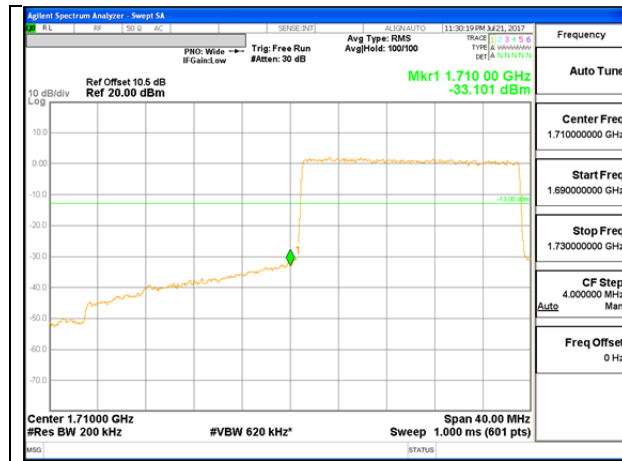

LTE B66 10MHz 16QAM Low Channel FRB

LTE B66 10MHz 16QAM High Channel FRB

LTE B66 15MHz QPSK Low Channel 1RB

LTE B66 15MHz QPSK High Channel 1RB

LTE B66 15MHz QPSK Low Channel FRB

LTE B66 15MHz QPSK High Channel FRB

LTE B66 15MHz 16QAM Low Channel 1RB

LTE B66 15MHz 16QAM High Channel 1RB

LTE B66 15MHz 16QAM Low Channel FRB

LTE B66 15MHz 16QAM High Channel FRB

LTE B66 20MHz QPSK Low Channel 1RB

LTE B66 20MHz QPSK High Channel 1RB

LTE B66 20MHz QPSK Low Channel FRB

LTE B66 20MHz QPSK High Channel FRB

LTE B66 20MHz 16QAM Low Channel 1RB

LTE B66 20MHz 16QAM High Channel 1RB

LTE B66 20MHz 16QAM Low Channel FRB

LTE B66 20MHz 16QAM High Channel FRB