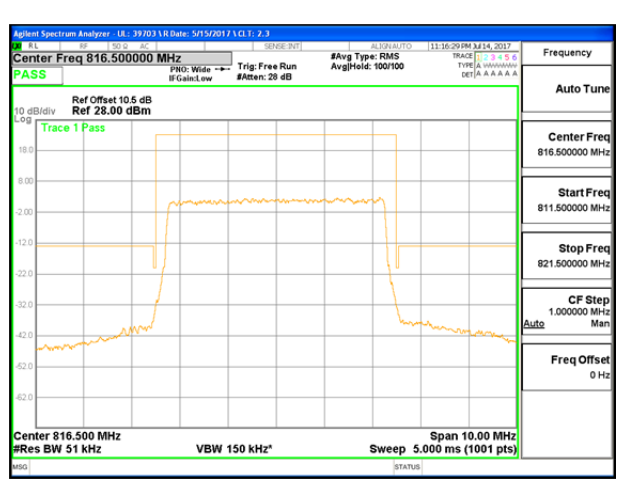

LTE B7 15MHz QPSK High Channel 1RB

LTE B7 20MHz 16QAM Low Channel FRB

LTE B7 20MHz 16QAM High Channel FRB

LTE Band 26 Part 90

LTE B26 3 MHz 16QAM Low Channel 1RB

LTE B26 3 MHz 16QAM Low Channel FRB

LTE B26 5 MHz QPSK Low Channel 1RB