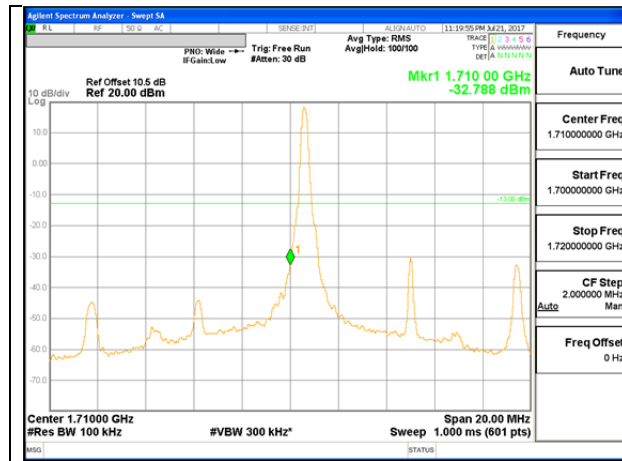

LTE B66 5MHz QPSK Low Channel FRB

LTE B66 5MHz QPSK High Channel FRB

LTE B66 5MHz 16QAM Low Channel 1RB

LTE B66 5MHz 16QAM High Channel 1RB

LTE B66 5MHz 16QAM Low Channel FRB

LTE B66 5MHz 16QAM High Channel FRB

LTE B66 10MHz QPSK Low Channel 1RB

LTE B66 10MHz QPSK High Channel 1RB

LTE B66 10MHz QPSK Low Channel FRB

LTE B66 10MHz QPSK High Channel FRB

LTE B66 10MHz 16QAM Low Channel 1RB

LTE B66 10MHz 16QAM High Channel 1RB