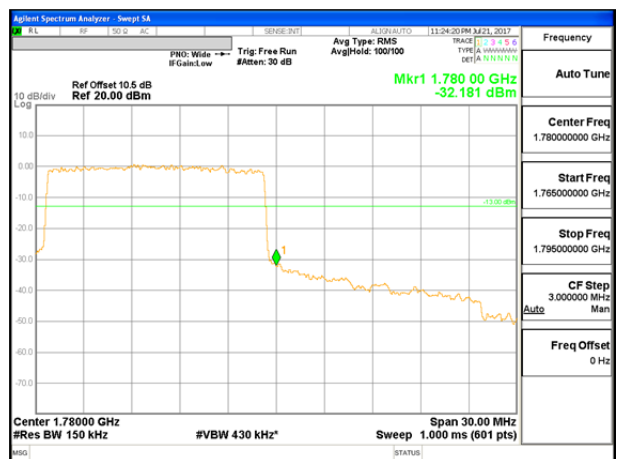

LTE B66 10MHz QPSK Low Channel 1RB

LTE B66 10MHz QPSK High Channel 1RB

LTE B66 10MHz QPSK Low Channel FRB

LTE B66 10MHz QPSK High Channel FRB

LTE B66 10MHz 16QAM Low Channel 1RB

LTE B66 10MHz 16QAM High Channel 1RB

LTE B66 10MHz 16QAM Low Channel FRB

LTE B66 10MHz 16QAM High Channel FRB

LTE B66 15MHz QPSK Low Channel 1RB

LTE B66 15MHz QPSK High Channel 1RB

LTE B66 15MHz QPSK Low Channel FRB

LTE B66 15MHz QPSK High Channel FRB

LTE B66 15MHz 16QAM Low Channel 1RB

LTE B66 15MHz 16QAM High Channel 1RB

LTE B66 15MHz 16QAM Low Channel FRB

LTE B66 15MHz 16QAM High Channel FRB

LTE B66 20MHz QPSK Low Channel 1RB

LTE B66 20MHz QPSK High Channel 1RB