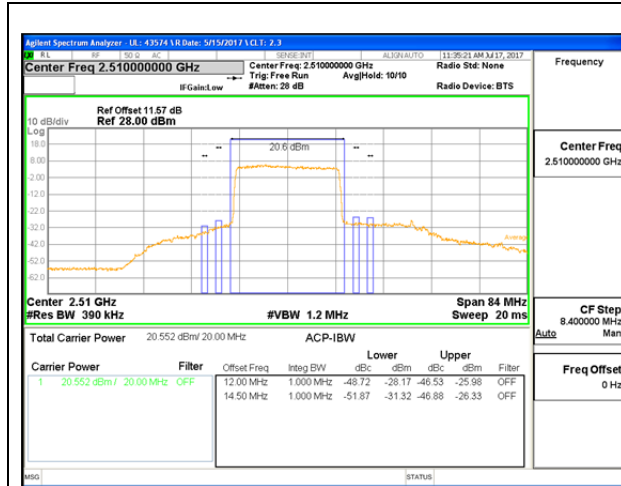

LTE B7 20MHz 16QAM Low Channel FRB