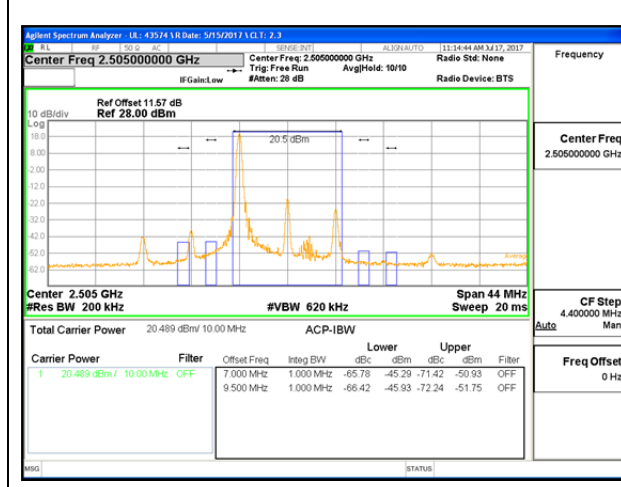

## 15.2. EMISSION MASK PLOTS LTE Band 7

LTE B7 5MHz 16QAM Low Channel FRB

LTE B7 5MHz 16QAM High Channel FRB

LTE B7 10MHz QPSK Low Channel 1RB

LTE B7 10MHz QPSK High Channel 1RB

LTE B7 10MHz QPSK Low Channel FRB