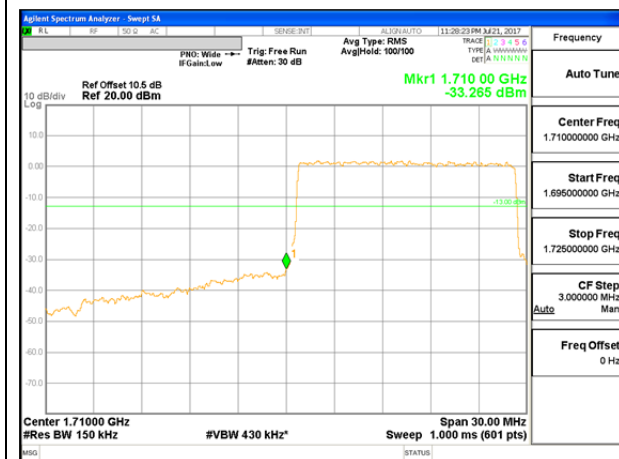

LTE B66 10MHz QPSK Low Channel 1RB

LTE B66 10MHz QPSK High Channel 1RB

LTE B66 10MHz QPSK Low Channel FRB

LTE B66 10MHz QPSK High Channel FRB

LTE B66 10MHz 16QAM Low Channel 1RB

LTE B66 10MHz 16QAM High Channel 1RB

LTE B66 10MHz 16QAM Low Channel FRB

LTE B66 10MHz 16QAM High Channel FRB

LTE B66 15MHz QPSK Low Channel 1RB

LTE B66 15MHz QPSK High Channel 1RB

LTE B66 15MHz QPSK Low Channel FRB

LTE B66 15MHz QPSK High Channel FRB

LTE B66 15MHz 16QAM Low Channel 1RB

LTE B66 15MHz 16QAM High Channel 1RB

LTE B66 15MHz 16QAM Low Channel FRB

LTE B66 15MHz 16QAM High Channel FRB

LTE B66 20MHz QPSK Low Channel 1RB

LTE B66 20MHz QPSK High Channel 1RB