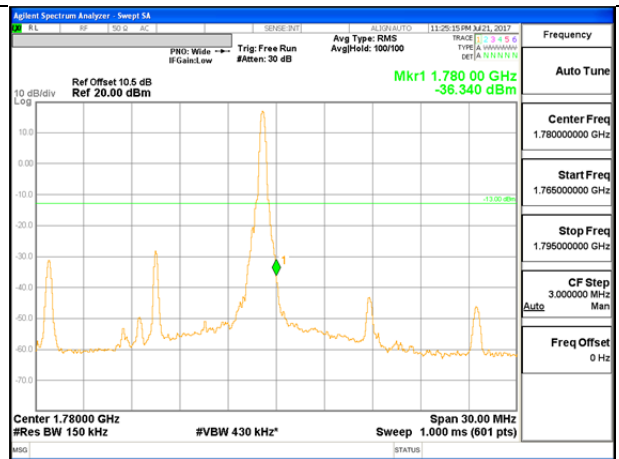

LTE B66 10MHz 16QAM Low Channel FRB

LTE B66 10MHz 16QAM High Channel FRB

LTE B66 15MHz QPSK Low Channel 1RB

LTE B66 15MHz QPSK High Channel 1RB

LTE B66 15MHz QPSK Low Channel FRB

LTE B66 15MHz QPSK High Channel FRB

LTE B66 15MHz 16QAM Low Channel 1RB

LTE B66 15MHz 16QAM High Channel 1RB

LTE B66 15MHz 16QAM Low Channel FRB

LTE B66 15MHz 16QAM High Channel FRB

LTE B66 20MHz QPSK Low Channel 1RB

LTE B66 20MHz QPSK High Channel 1RB