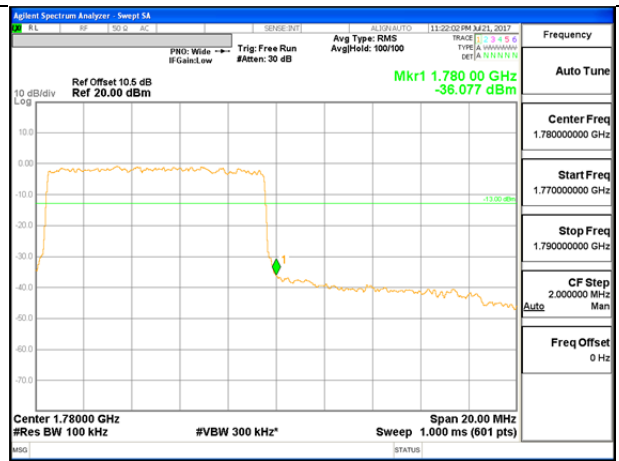

LTE B66 5MHz QPSK Low Channel FRB

LTE B66 5MHz QPSK High Channel FRB

LTE B66 5MHz 16QAM Low Channel 1RB

LTE B66 5MHz 16QAM High Channel 1RB

LTE B66 5MHz 16QAM Low Channel FRB

LTE B66 5MHz 16QAM High Channel FRB

LTE B66 10MHz QPSK Low Channel 1RB

LTE B66 10MHz QPSK High Channel 1RB

LTE B66 10MHz QPSK Low Channel FRB

LTE B66 10MHz QPSK High Channel FRB

LTE B66 10MHz 16QAM Low Channel 1RB

LTE B66 10MHz 16QAM High Channel 1RB

LTE B66 10MHz 16QAM Low Channel FRB

LTE B66 10MHz 16QAM High Channel FRB

LTE B66 15MHz QPSK Low Channel 1RB

LTE B66 15MHz QPSK High Channel 1RB

LTE B66 15MHz QPSK Low Channel FRB

LTE B66 15MHz QPSK High Channel FRB