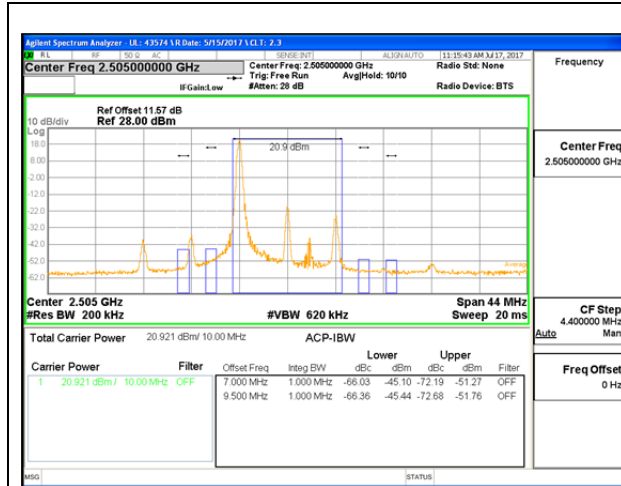

LTE B7 10MHz 16QAM Low Channel 1RB