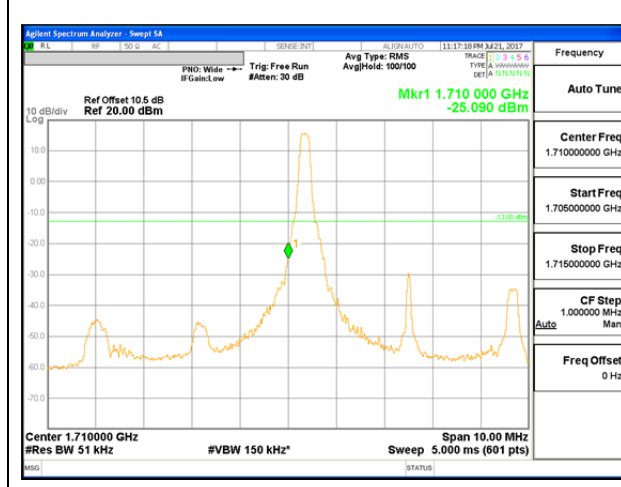

LTE B66 1.4MHz 16QAM Low Channel FRB

LTE B66 1.4MHz 16QAM High Channel FRB

LTE B66 3MHz QPSK Low Channel 1RB

LTE B66 3MHz QPSK High Channel 1RB

LTE B66 3MHz QPSK Low Channel FRB

LTE B66 3MHz QPSK High Channel FRB

LTE B66 3MHz 16QAM Low Channel 1RB

LTE B66 3MHz 16QAM High Channel 1RB

LTE B66 3MHz 16QAM Low Channel FRB

LTE B66 3MHz 16QAM High Channel FRB

LTE B66 5MHz QPSK Low Channel 1RB

LTE B66 5MHz QPSK High Channel 1RB

LTE B66 5MHz QPSK Low Channel FRB

LTE B66 5MHz QPSK High Channel FRB

LTE B66 5MHz 16QAM Low Channel 1RB

LTE B66 5MHz 16QAM High Channel 1RB

LTE B66 5MHz 16QAM Low Channel FRB

LTE B66 5MHz 16QAM High Channel FRB