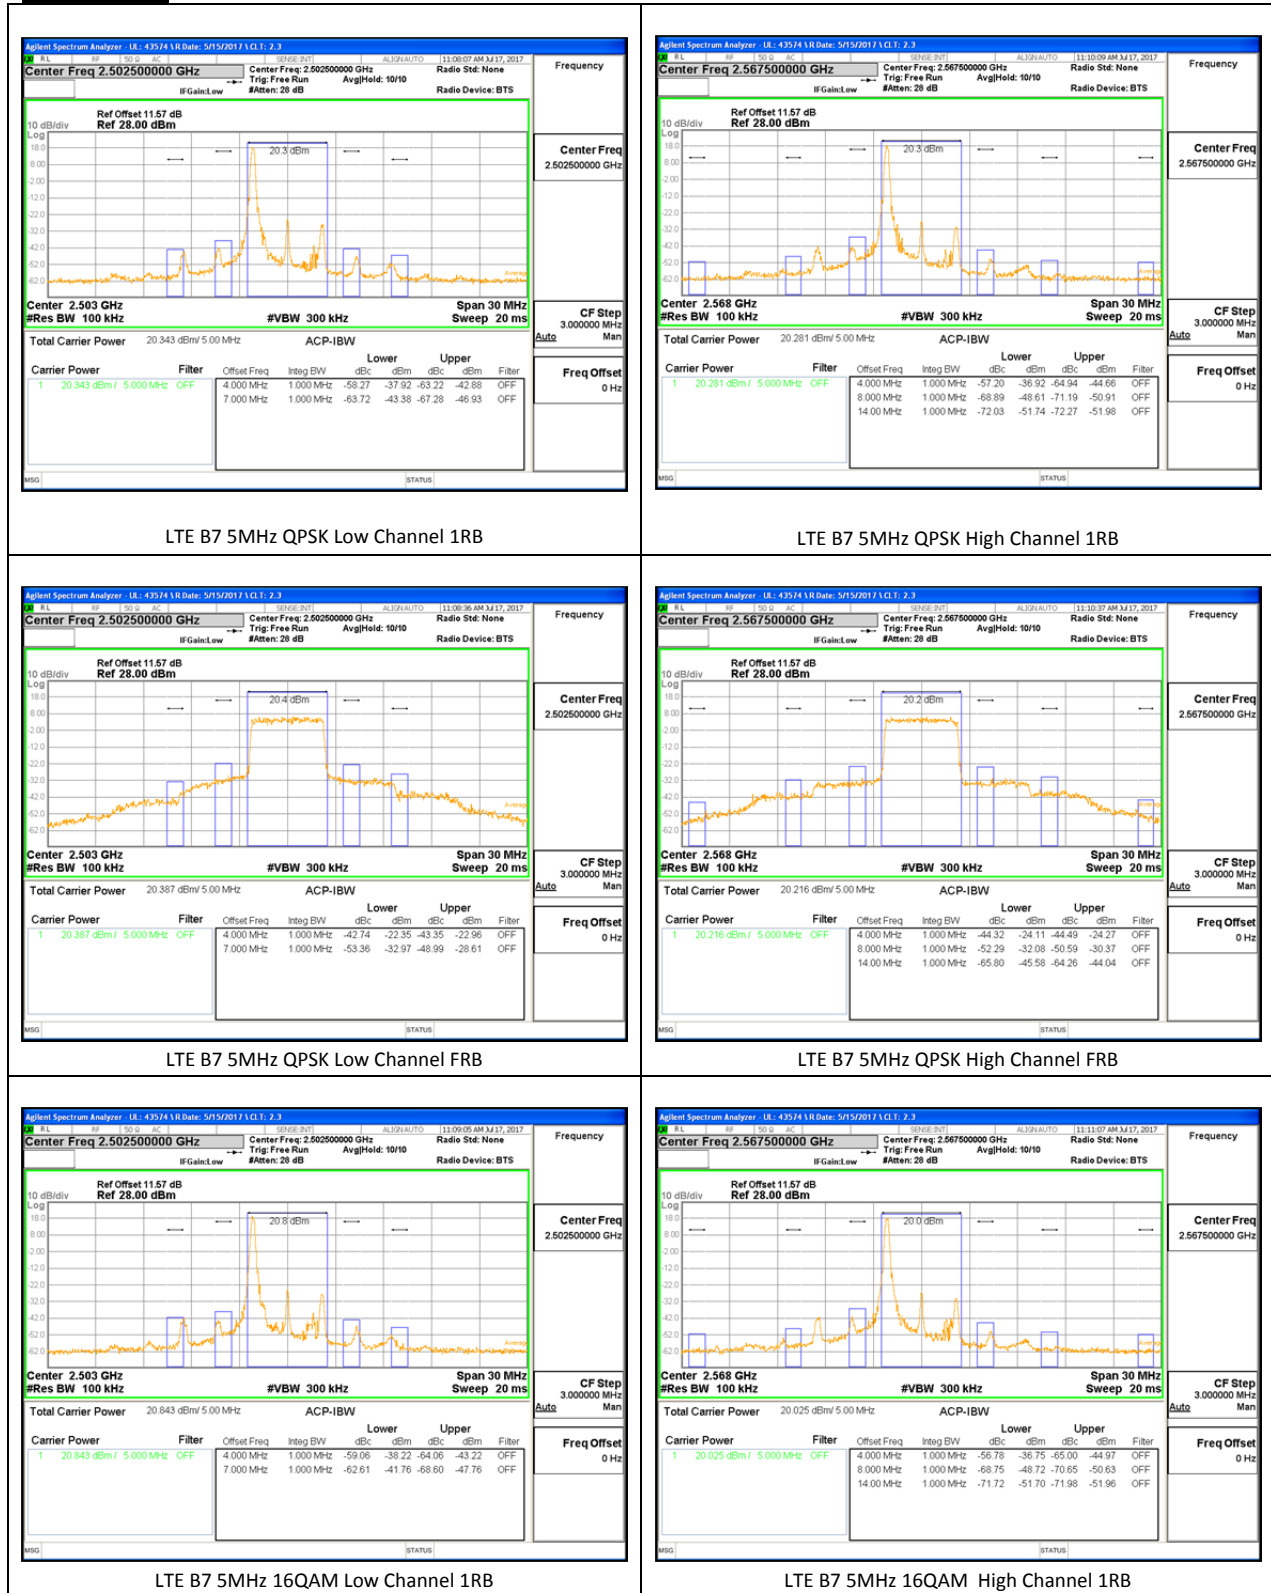

LTE B66 15MHz 16QAM Low Channel 1RB

LTE B66 15MHz 16QAM High Channel 1RB

LTE B66 15MHz 16QAM Low Channel FRB

LTE B66 15MHz 16QAM High Channel FRB

LTE B66 20MHz QPSK Low Channel 1RB

LTE B66 20MHz QPSK High Channel 1RB

LTE B66 20MHz QPSK Low Channel FRB

LTE B66 20MHz QPSK High Channel FRB

LTE B66 20MHz 16QAM Low Channel 1RB

LTE B66 20MHz 16QAM High Channel 1RB

LTE B66 20MHz 16QAM Low Channel FRB

LTE B66 20MHz 16QAM High Channel FRB

## 15.2. EMISSION MASK PLOTS LTE Band 7

LTE B7 5MHz 16QAM Low Channel FRB

LTE B7 5MHz 16QAM High Channel FRB

LTE B7 10MHz QPSK Low Channel 1RB

LTE B7 10MHz QPSK High Channel 1RB

LTE B7 10MHz QPSK Low Channel FRB