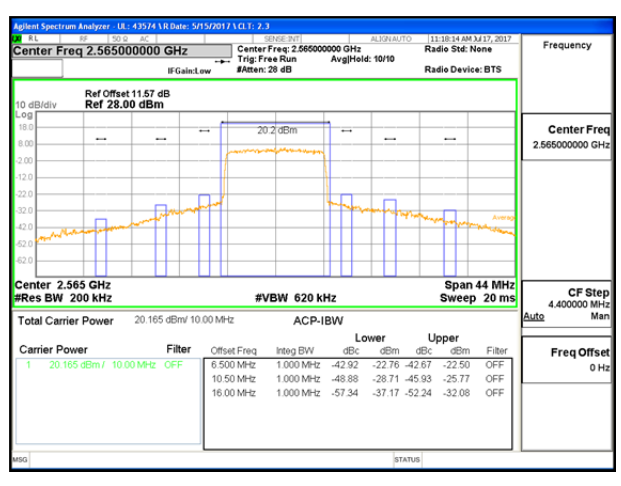

LTE B7 10MHz QPSK High Channel FRB

LTE B7 10MHz 16QAM Low Channel 1RB

LTE B7 10MHz 16QAM High Channel 1RB

LTE B7 10MHz 16QAM Low Channel FRB

LTE B7 10MHz 16QAM High Channel FRB

LTE B7 15MHz QPSK Low Channel 1RB