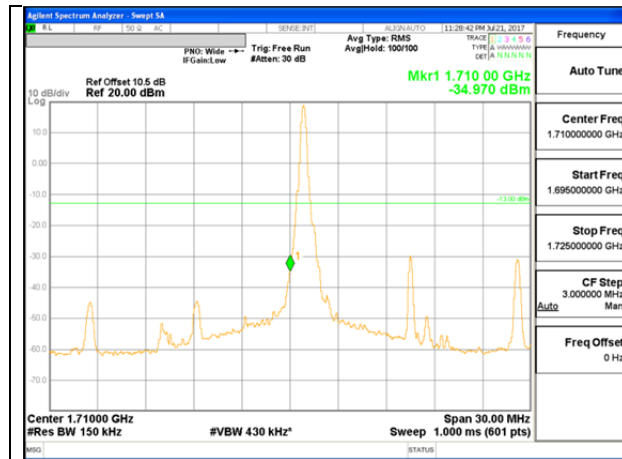

LTE B66 10MHz 16QAM Low Channel FRB

LTE B66 10MHz 16QAM High Channel FRB

LTE B66 15MHz QPSK Low Channel 1RB

LTE B66 15MHz QPSK High Channel 1RB

LTE B66 15MHz QPSK Low Channel FRB

LTE B66 15MHz QPSK High Channel FRB

LTE B66 15MHz 16QAM Low Channel 1RB

LTE B66 15MHz 16QAM High Channel 1RB

LTE B66 15MHz 16QAM Low Channel FRB

LTE B66 15MHz 16QAM High Channel FRB

LTE B66 20MHz QPSK Low Channel 1RB

LTE B66 20MHz QPSK High Channel 1RB