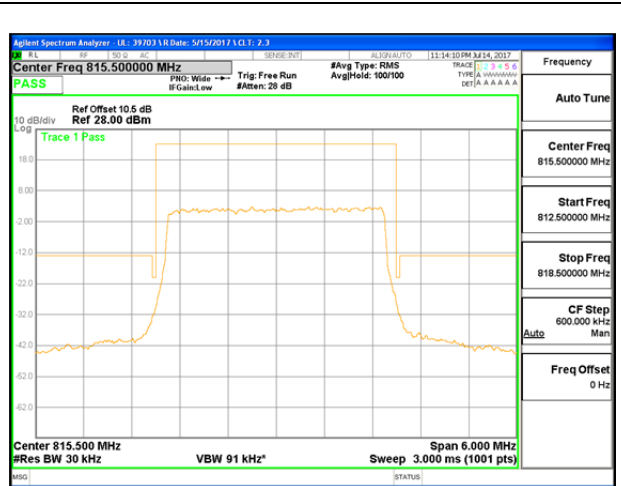

LTE B7 15MHz QPSK High Channel 1RB

LTE B7 20MHz 16QAM Low Channel FRB

LTE B7 20MHz 16QAM High Channel FRB

LTE Band 26 Part 90

LTE B26 3 MHz 16QAM Low Channel 1RB

LTE B26 3 MHz 16QAM Low Channel FRB

LTE B26 5 MHz QPSK Low Channel 1RB