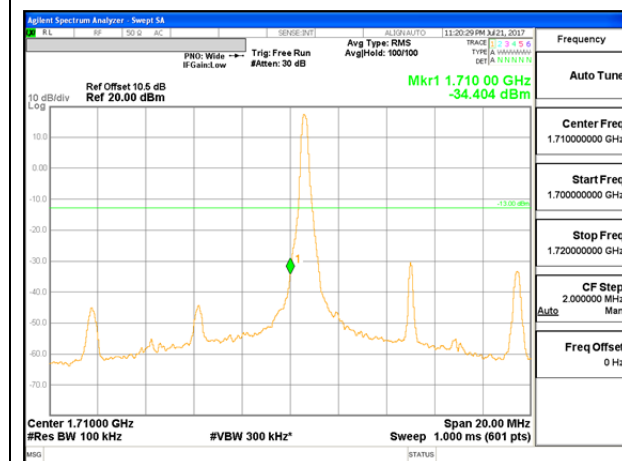

LTE B66 10MHz QPSK Low Channel 1RB

LTE B66 10MHz QPSK High Channel 1RB

LTE B66 10MHz QPSK Low Channel FRB

LTE B66 10MHz QPSK High Channel FRB

LTE B66 10MHz 16QAM Low Channel 1RB

LTE B66 10MHz 16QAM High Channel 1RB

LTE B66 10MHz 16QAM Low Channel FRB

LTE B66 10MHz 16QAM High Channel FRB

LTE B66 15MHz QPSK Low Channel 1RB

LTE B66 15MHz QPSK High Channel 1RB

LTE B66 15MHz QPSK Low Channel FRB

LTE B66 15MHz QPSK High Channel FRB