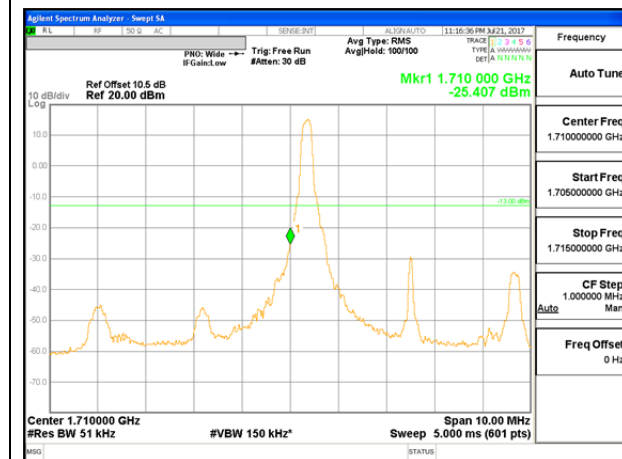

LTE B66 1.4MHz 16QAM Low Channel FRB

LTE B66 1.4MHz 16QAM High Channel FRB

LTE B66 3MHz QPSK Low Channel 1RB

LTE B66 3MHz QPSK High Channel 1RB

LTE B66 3MHz QPSK Low Channel FRB

LTE B66 3MHz QPSK High Channel FRB

LTE B66 3MHz 16QAM Low Channel 1RB

LTE B66 3MHz 16QAM High Channel 1RB

LTE B66 3MHz 16QAM Low Channel FRB

LTE B66 3MHz 16QAM High Channel FRB

LTE B66 5MHz QPSK Low Channel 1RB

LTE B66 5MHz QPSK High Channel 1RB

LTE B66 5MHz QPSK Low Channel FRB

LTE B66 5MHz QPSK High Channel FRB

LTE B66 5MHz 16QAM Low Channel 1RB

LTE B66 5MHz 16QAM High Channel 1RB

LTE B66 5MHz 16QAM Low Channel FRB

LTE B66 5MHz 16QAM High Channel FRB