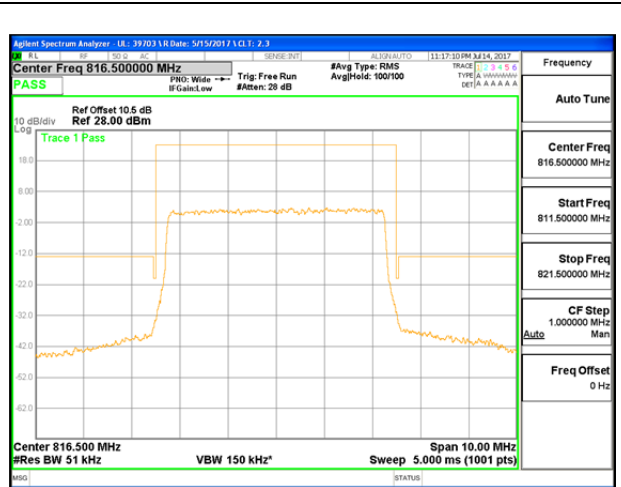

LTE B26 5 MHz 16QAM Low Channel FRB