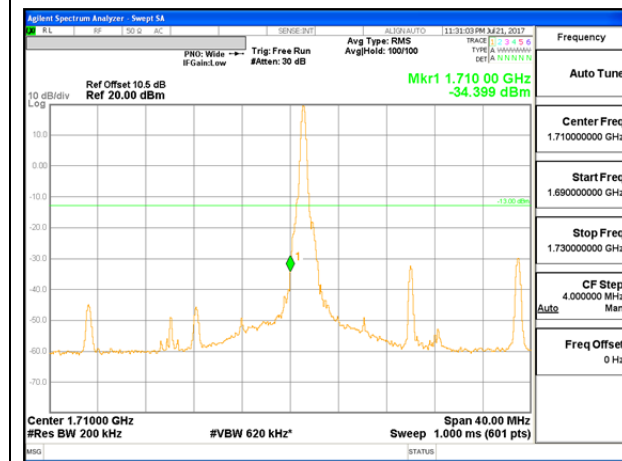

LTE B66 20MHz 16QAM Low Channel 1RB