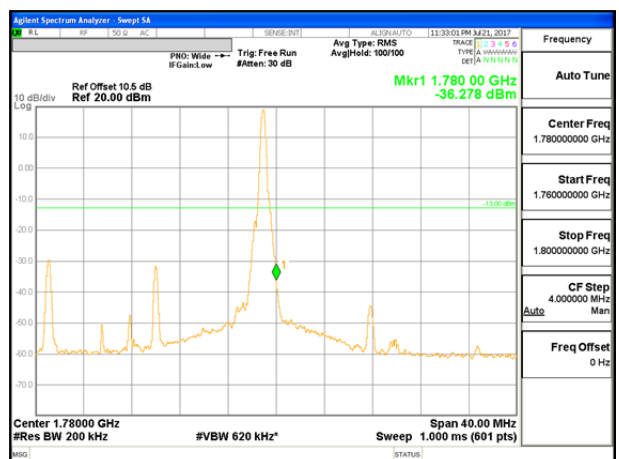

LTE B66 15MHz 16QAM Low Channel 1RB

LTE B66 15MHz 16QAM High Channel 1RB

LTE B66 15MHz 16QAM Low Channel FRB

LTE B66 15MHz 16QAM High Channel FRB

LTE B66 20MHz QPSK Low Channel 1RB

LTE B66 20MHz QPSK High Channel 1RB

LTE B66 20MHz QPSK Low Channel FRB

LTE B66 20MHz QPSK High Channel FRB

LTE B66 20MHz 16QAM Low Channel 1RB

LTE B66 20MHz 16QAM High Channel 1RB

LTE B66 20MHz 16QAM Low Channel FRB

LTE B66 20MHz 16QAM High Channel FRB