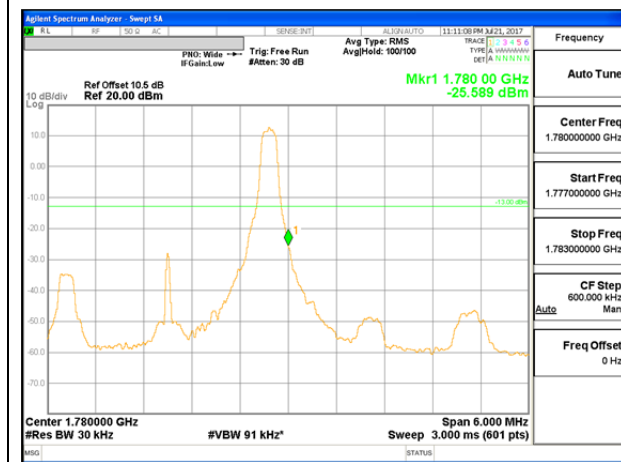

LTE B66 1.4MHz 16QAM Low Channel FRB

LTE B66 1.4MHz 16QAM High Channel FRB

LTE B66 3MHz QPSK Low Channel 1RB

LTE B66 3MHz QPSK High Channel 1RB

LTE B66 3MHz QPSK Low Channel FRB

LTE B66 3MHz QPSK High Channel FRB

LTE B66 3MHz 16QAM Low Channel 1RB

LTE B66 3MHz 16QAM High Channel 1RB

LTE B66 3MHz 16QAM Low Channel FRB

LTE B66 3MHz 16QAM High Channel FRB

LTE B66 5MHz QPSK Low Channel 1RB

LTE B66 5MHz QPSK High Channel 1RB