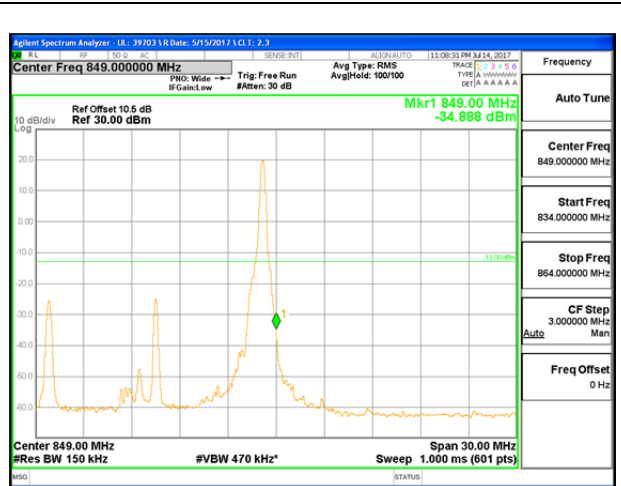

LTE B26 15MHz QPSK High Channel FRB

LTE B26 15MHz 16QAM High Channel 1RB