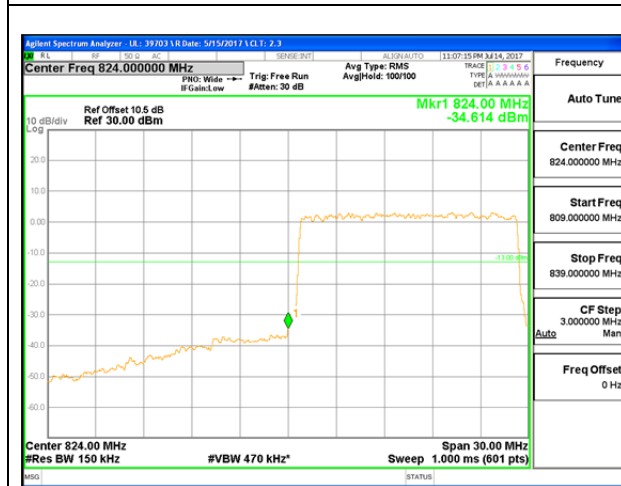

LTE B26 15MHz 16QAM Low Channel FRB