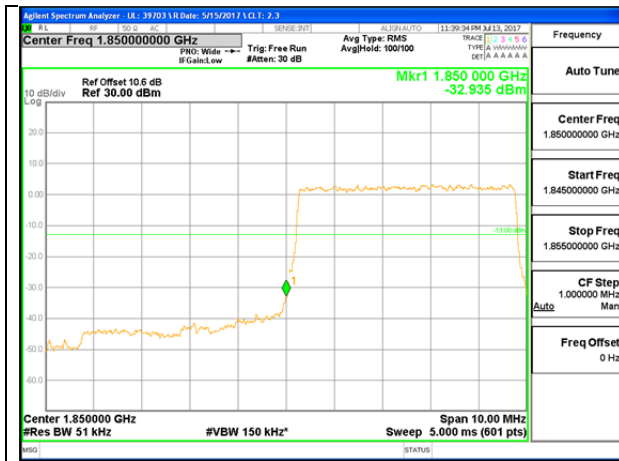

LTE B25 1.4MHz 16QAM Low Channel FRB

LTE B25 1.4MHz 16QAM High Channel FRB

LTE B25 3MHz QPSK Low Channel 1RB

LTE B25 3MHz QPSK High Channel 1RB

LTE B25 3MHz QPSK Low Channel FRB

LTE B25 3MHz QPSK High Channel FRB

LTE B25 3MHz 16QAM Low Channel 1RB

LTE B25 3MHz 16QAM High Channel 1RB

LTE B25 3MHz 16QAM Low Channel FRB

LTE B25 3MHz 16QAM High Channel FRB

LTE B25 5MHz QPSK Low Channel 1RB

LTE B25 5MHz QPSK High Channel 1RB

LTE B25 5MHz QPSK Low Channel FRB

LTE B25 5MHz QPSK High Channel FRB

LTE B25 5MHz 16QAM Low Channel 1RB

LTE B25 5MHz 16QAM High Channel 1RB

LTE B25 5MHz 16QAM Low Channel FRB

LTE B25 5MHz 16QAM High Channel FRB

LTE B25 10MHz QPSK Low Channel 1RB

LTE B25 10MHz QPSK High Channel 1RB

LTE B25 10MHz QPSK Low Channel FRB

LTE B25 10MHz QPSK High Channel FRB

LTE B25 10MHz 16QAM Low Channel 1RB

LTE B25 10MHz 16QAM High Channel 1RB