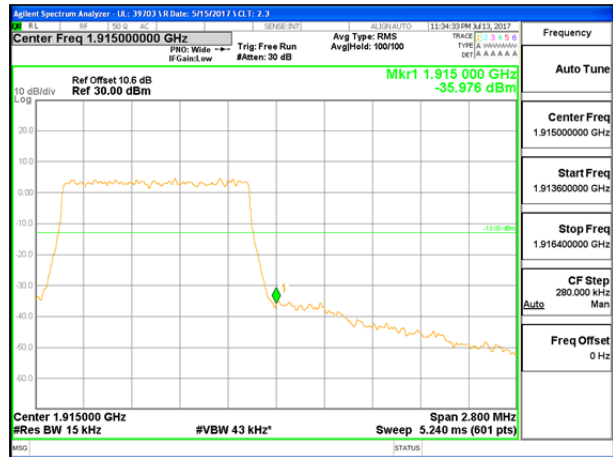

LTE B25 1.4MHz 16QAM Low Channel FRB

LTE B25 1.4MHz 16QAM High Channel FRB

LTE B25 3MHz QPSK Low Channel 1RB

LTE B25 3MHz QPSK High Channel 1RB

LTE B25 3MHz QPSK Low Channel FRB

LTE B25 3MHz QPSK High Channel FRB

LTE B25 3MHz 16QAM Low Channel 1RB

LTE B25 3MHz 16QAM High Channel 1RB

LTE B25 3MHz 16QAM Low Channel FRB

LTE B25 3MHz 16QAM High Channel FRB

LTE B25 5MHz QPSK Low Channel 1RB

LTE B25 5MHz QPSK High Channel 1RB

LTE B25 5MHz QPSK Low Channel FRB

LTE B25 5MHz QPSK High Channel FRB

LTE B25 5MHz 16QAM Low Channel 1RB

LTE B25 5MHz 16QAM High Channel 1RB

LTE B25 5MHz 16QAM Low Channel FRB

LTE B25 5MHz 16QAM High Channel FRB