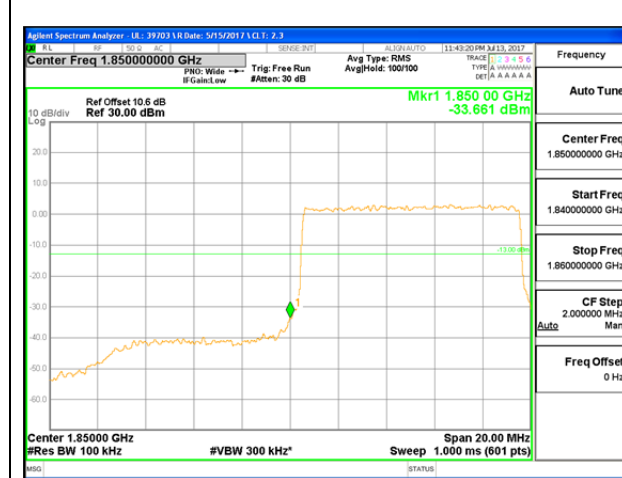

LTE B25 3MHz 16QAM Low Channel 1RB

LTE B25 3MHz 16QAM High Channel 1RB

LTE B25 3MHz 16QAM Low Channel FRB

LTE B25 3MHz 16QAM High Channel FRB

LTE B25 5MHz QPSK Low Channel 1RB

LTE B25 5MHz QPSK High Channel 1RB

LTE B25 5MHz QPSK Low Channel FRB

LTE B25 5MHz QPSK High Channel FRB

LTE B25 5MHz 16QAM Low Channel 1RB

LTE B25 5MHz 16QAM High Channel 1RB

LTE B25 5MHz 16QAM Low Channel FRB

LTE B25 5MHz 16QAM High Channel FRB

LTE B25 10MHz QPSK Low Channel 1RB

LTE B25 10MHz QPSK High Channel 1RB

LTE B25 10MHz QPSK Low Channel FRB

LTE B25 10MHz QPSK High Channel FRB

LTE B25 10MHz 16QAM Low Channel 1RB

LTE B25 10MHz 16QAM High Channel 1RB

LTE B25 10MHz 16QAM Low Channel FRB

LTE B25 10MHz 16QAM High Channel FRB

LTE B25 15MHz QPSK Low Channel 1RB

LTE B25 15MHz QPSK High Channel 1RB

LTE B25 15MHz QPSK Low Channel FRB

LTE B25 15MHz QPSK High Channel FRB