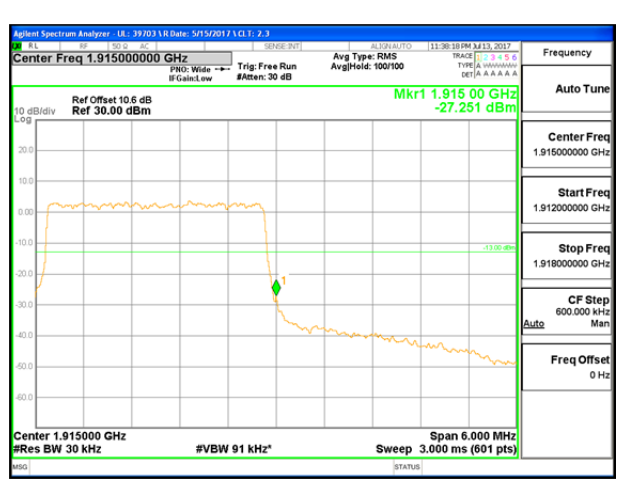

LTE B25 1.4MHz 16QAM Low Channel FRB

LTE B25 1.4MHz 16QAM High Channel FRB

LTE B25 3MHz QPSK Low Channel 1RB

LTE B25 3MHz QPSK High Channel 1RB

LTE B25 3MHz QPSK Low Channel FRB

LTE B25 3MHz QPSK High Channel FRB

LTE B25 3MHz 16QAM Low Channel 1RB

LTE B25 3MHz 16QAM High Channel 1RB

LTE B25 3MHz 16QAM Low Channel FRB

LTE B25 3MHz 16QAM High Channel FRB

LTE B25 5MHz QPSK Low Channel 1RB

LTE B25 5MHz QPSK High Channel 1RB

LTE B25 5MHz QPSK Low Channel FRB

LTE B25 5MHz QPSK High Channel FRB

LTE B25 5MHz 16QAM Low Channel 1RB

LTE B25 5MHz 16QAM High Channel 1RB

LTE B25 5MHz 16QAM Low Channel FRB

LTE B25 5MHz 16QAM High Channel FRB