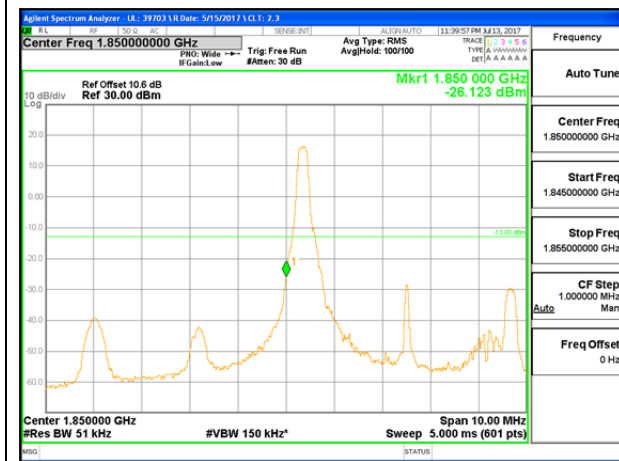

LTE B25 1.4MHz 16QAM Low Channel FRB

LTE B25 1.4MHz 16QAM High Channel FRB

LTE B25 3MHz QPSK Low Channel 1RB

LTE B25 3MHz QPSK High Channel 1RB

LTE B25 3MHz QPSK Low Channel FRB

LTE B25 3MHz QPSK High Channel FRB

LTE B25 3MHz 16QAM Low Channel 1RB

LTE B25 3MHz 16QAM High Channel 1RB

LTE B25 3MHz 16QAM Low Channel FRB

LTE B25 3MHz 16QAM High Channel FRB

LTE B25 5MHz QPSK Low Channel 1RB

LTE B25 5MHz QPSK High Channel 1RB

LTE B25 5MHz QPSK Low Channel FRB

LTE B25 5MHz QPSK High Channel FRB

LTE B25 5MHz 16QAM Low Channel 1RB

LTE B25 5MHz 16QAM High Channel 1RB

LTE B25 5MHz 16QAM Low Channel FRB

LTE B25 5MHz 16QAM High Channel FRB