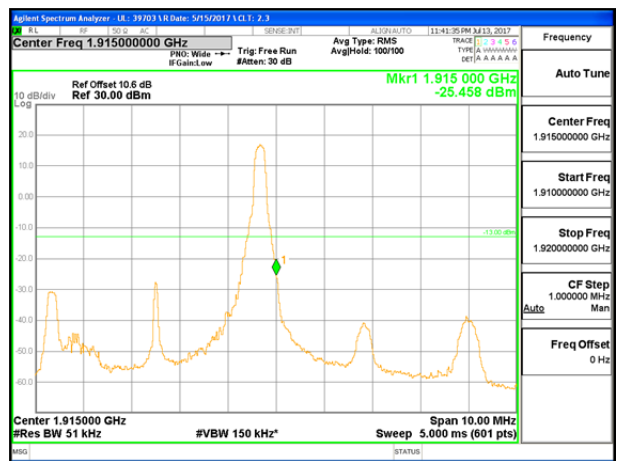

LTE B25 1.4MHz 16QAM Low Channel FRB

LTE B25 1.4MHz 16QAM High Channel FRB

LTE B25 3MHz QPSK Low Channel 1RB

LTE B25 3MHz QPSK High Channel 1RB

LTE B25 3MHz QPSK Low Channel FRB

LTE B25 3MHz QPSK High Channel FRB

LTE B25 3MHz 16QAM Low Channel 1RB

LTE B25 3MHz 16QAM High Channel 1RB

LTE B25 3MHz 16QAM Low Channel FRB

LTE B25 3MHz 16QAM High Channel FRB

LTE B25 5MHz QPSK Low Channel 1RB

LTE B25 5MHz QPSK High Channel 1RB

LTE B25 5MHz QPSK Low Channel FRB

LTE B25 5MHz QPSK High Channel FRB

LTE B25 5MHz 16QAM Low Channel 1RB

LTE B25 5MHz 16QAM High Channel 1RB

LTE B25 5MHz 16QAM Low Channel FRB

LTE B25 5MHz 16QAM High Channel FRB