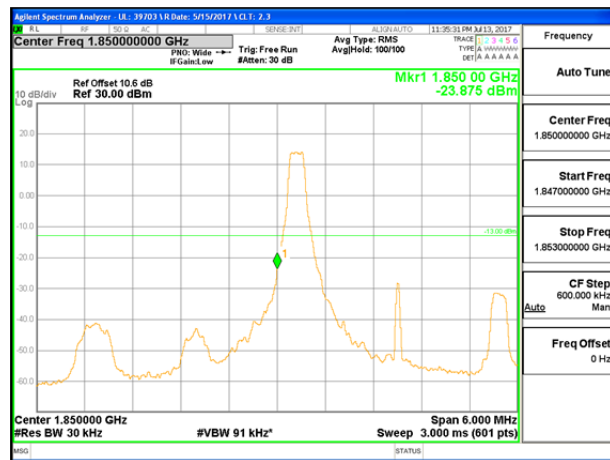

LTE B25 1.4MHz 16QAM Low Channel FRB

LTE B25 1.4MHz 16QAM High Channel FRB

LTE B25 3MHz QPSK Low Channel 1RB

LTE B25 3MHz QPSK High Channel 1RB

LTE B25 3MHz QPSK Low Channel FRB

LTE B25 3MHz QPSK High Channel FRB

LTE B25 3MHz 16QAM Low Channel 1RB

LTE B25 3MHz 16QAM High Channel 1RB

LTE B25 3MHz 16QAM Low Channel FRB

LTE B25 3MHz 16QAM High Channel FRB

LTE B25 5MHz QPSK Low Channel 1RB

LTE B25 5MHz QPSK High Channel 1RB