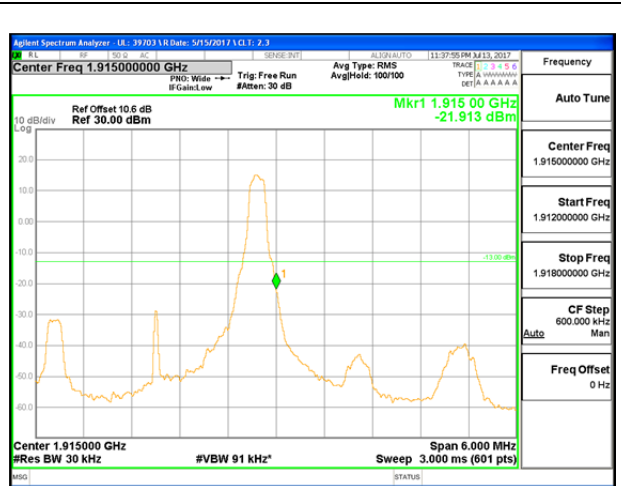

LTE B25 1.4MHz 16QAM Low Channel FRB

LTE B25 1.4MHz 16QAM High Channel FRB

LTE B25 3MHz QPSK Low Channel 1RB

LTE B25 3MHz QPSK High Channel 1RB

LTE B25 3MHz QPSK Low Channel FRB

LTE B25 3MHz QPSK High Channel FRB

LTE B25 3MHz 16QAM Low Channel 1RB

LTE B25 3MHz 16QAM High Channel 1RB

LTE B25 3MHz 16QAM Low Channel FRB

LTE B25 3MHz 16QAM High Channel FRB

LTE B25 5MHz QPSK Low Channel 1RB

LTE B25 5MHz QPSK High Channel 1RB