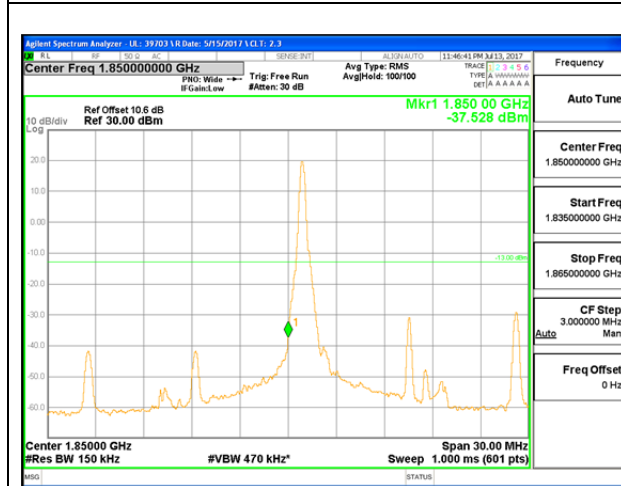

LTE B25 10MHz QPSK Low Channel 1RB

LTE B25 10MHz QPSK High Channel 1RB

LTE B25 10MHz QPSK Low Channel FRB

LTE B25 10MHz QPSK High Channel FRB

LTE B25 10MHz 16QAM Low Channel 1RB

LTE B25 10MHz 16QAM High Channel 1RB

LTE B25 10MHz 16QAM Low Channel FRB

LTE B25 10MHz 16QAM High Channel FRB

LTE B25 15MHz QPSK Low Channel 1RB

LTE B25 15MHz QPSK High Channel 1RB

LTE B25 15MHz QPSK Low Channel FRB

LTE B25 15MHz QPSK High Channel FRB