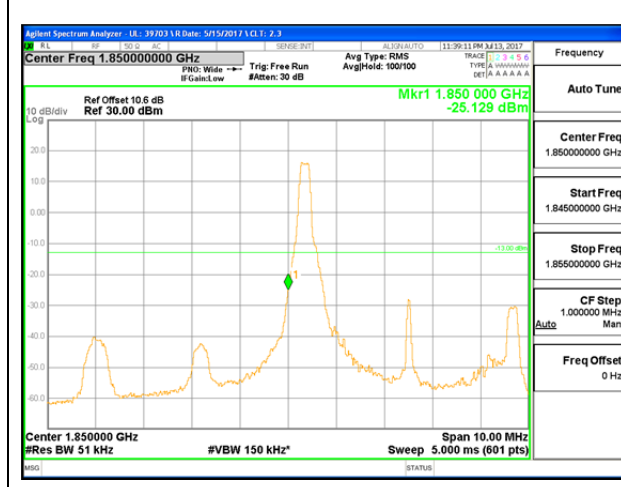

LTE B25 1.4MHz 16QAM Low Channel FRB

LTE B25 1.4MHz 16QAM High Channel FRB

LTE B25 3MHz QPSK Low Channel 1RB

LTE B25 3MHz QPSK High Channel 1RB

LTE B25 3MHz QPSK Low Channel FRB

LTE B25 3MHz QPSK High Channel FRB

LTE B25 3MHz 16QAM Low Channel 1RB

LTE B25 3MHz 16QAM High Channel 1RB

LTE B25 3MHz 16QAM Low Channel FRB

LTE B25 3MHz 16QAM High Channel FRB

LTE B25 5MHz QPSK Low Channel 1RB

LTE B25 5MHz QPSK High Channel 1RB

LTE B25 5MHz QPSK Low Channel FRB

LTE B25 5MHz QPSK High Channel FRB

LTE B25 5MHz 16QAM Low Channel 1RB

LTE B25 5MHz 16QAM High Channel 1RB

LTE B25 5MHz 16QAM Low Channel FRB

LTE B25 5MHz 16QAM High Channel FRB