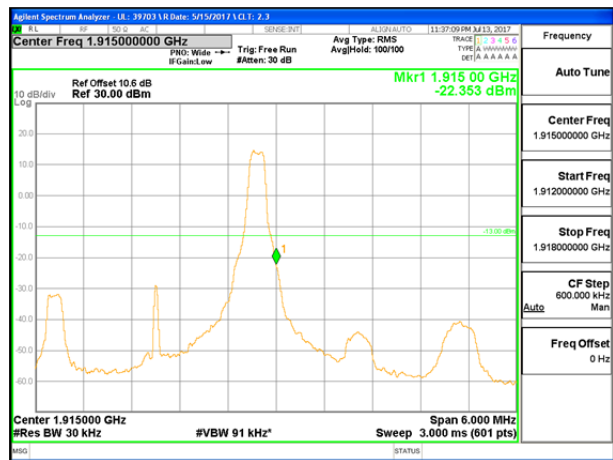

LTE B25 1.4MHz 16QAM Low Channel FRB

LTE B25 1.4MHz 16QAM High Channel FRB

LTE B25 3MHz QPSK Low Channel 1RB

LTE B25 3MHz QPSK High Channel 1RB

LTE B25 3MHz QPSK Low Channel FRB

LTE B25 3MHz QPSK High Channel FRB

LTE B25 3MHz 16QAM Low Channel 1RB

LTE B25 3MHz 16QAM High Channel 1RB

LTE B25 3MHz 16QAM Low Channel FRB

LTE B25 3MHz 16QAM High Channel FRB

LTE B25 5MHz QPSK Low Channel 1RB

LTE B25 5MHz QPSK High Channel 1RB