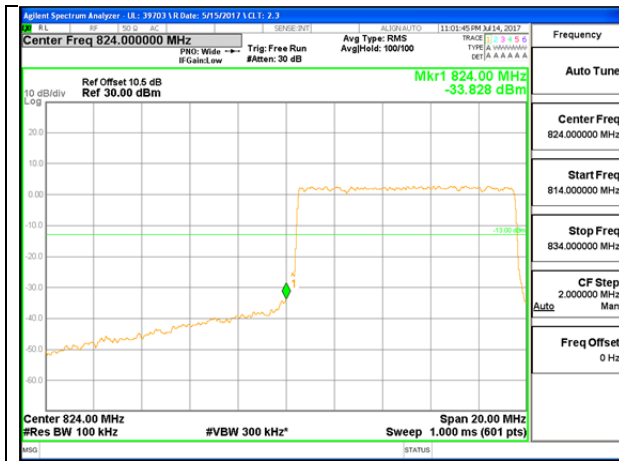

LTE B26 5MHz 16QAM High Channel FRB

LTE B26 10MHz QPSK Low Channel 1RB

LTE B26 10MHz QPSK High Channel 1RB

LTE B26 10MHz QPSK Low Channel FRB

LTE B26 10MHz QPSK High Channel FRB

LTE B26 10MHz 16QAM Low Channel 1RB

LTE B26 10MHz 16QAM High Channel 1RB

LTE B26 10MHz 16QAM Low Channel FRB

LTE B26 10MHz 16QAM High Channel FRB

LTE B26 15MHz QPSK Low Channel 1RB

LTE B26 15MHz QPSK High Channel 1RB

LTE B26 15MHz QPSK Low Channel FRB