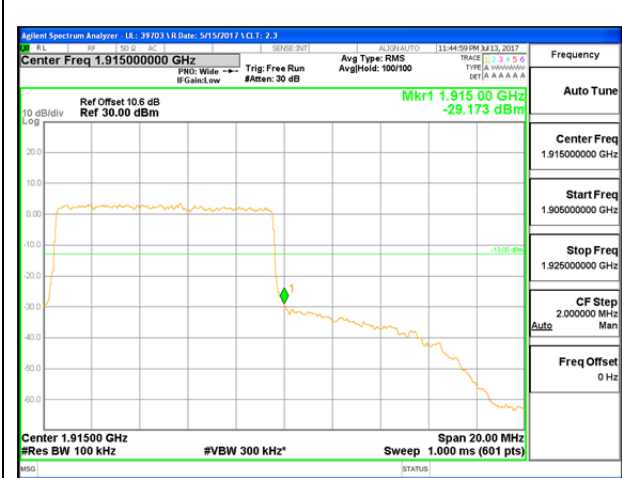

LTE B25 3MHz 16QAM Low Channel 1RB

LTE B25 3MHz 16QAM High Channel 1RB

LTE B25 3MHz 16QAM Low Channel FRB

LTE B25 3MHz 16QAM High Channel FRB

LTE B25 5MHz QPSK Low Channel 1RB

LTE B25 5MHz QPSK High Channel 1RB

LTE B25 5MHz QPSK Low Channel FRB

LTE B25 5MHz QPSK High Channel FRB

LTE B25 5MHz 16QAM Low Channel 1RB

LTE B25 5MHz 16QAM High Channel 1RB

LTE B25 5MHz 16QAM Low Channel FRB

LTE B25 5MHz 16QAM High Channel FRB

LTE B25 10MHz QPSK Low Channel 1RB

LTE B25 10MHz QPSK High Channel 1RB

LTE B25 10MHz QPSK Low Channel FRB

LTE B25 10MHz QPSK High Channel FRB

LTE B25 10MHz 16QAM Low Channel 1RB

LTE B25 10MHz 16QAM High Channel 1RB

LTE B25 10MHz 16QAM Low Channel FRB

LTE B25 10MHz 16QAM High Channel FRB

LTE B25 15MHz QPSK Low Channel 1RB

LTE B25 15MHz QPSK High Channel 1RB

LTE B25 15MHz QPSK Low Channel FRB

LTE B25 15MHz QPSK High Channel FRB