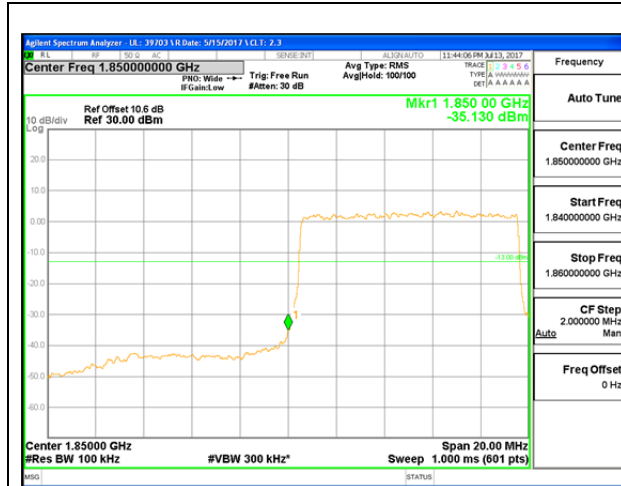

LTE B25 5MHz QPSK Low Channel FRB

LTE B25 5MHz QPSK High Channel FRB

LTE B25 5MHz 16QAM Low Channel 1RB

LTE B25 5MHz 16QAM High Channel 1RB

LTE B25 5MHz 16QAM Low Channel FRB

LTE B25 5MHz 16QAM High Channel FRB

LTE B25 10MHz QPSK Low Channel 1RB

LTE B25 10MHz QPSK High Channel 1RB

LTE B25 10MHz QPSK Low Channel FRB

LTE B25 10MHz QPSK High Channel FRB

LTE B25 10MHz 16QAM Low Channel 1RB

LTE B25 10MHz 16QAM High Channel 1RB

LTE B25 10MHz 16QAM Low Channel FRB

LTE B25 10MHz 16QAM High Channel FRB

LTE B25 15MHz QPSK Low Channel 1RB

LTE B25 15MHz QPSK High Channel 1RB

LTE B25 15MHz QPSK Low Channel FRB

LTE B25 15MHz QPSK High Channel FRB