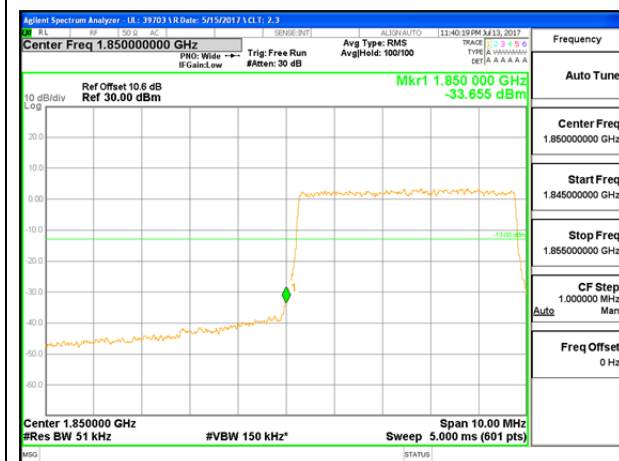

LTE B25 3MHz 16QAM Low Channel 1RB

LTE B25 3MHz 16QAM High Channel 1RB

LTE B25 3MHz 16QAM Low Channel FRB

LTE B25 3MHz 16QAM High Channel FRB

LTE B25 5MHz QPSK Low Channel 1RB

LTE B25 5MHz QPSK High Channel 1RB

LTE B25 5MHz QPSK Low Channel FRB

LTE B25 5MHz QPSK High Channel FRB

LTE B25 5MHz 16QAM Low Channel 1RB

LTE B25 5MHz 16QAM High Channel 1RB

LTE B25 5MHz 16QAM Low Channel FRB

LTE B25 5MHz 16QAM High Channel FRB

LTE B25 10MHz QPSK Low Channel 1RB

LTE B25 10MHz QPSK High Channel 1RB

LTE B25 10MHz QPSK Low Channel FRB

LTE B25 10MHz QPSK High Channel FRB

LTE B25 10MHz 16QAM Low Channel 1RB

LTE B25 10MHz 16QAM High Channel 1RB

LTE B25 10MHz 16QAM Low Channel FRB

LTE B25 10MHz 16QAM High Channel FRB

LTE B25 15MHz QPSK Low Channel 1RB

LTE B25 15MHz QPSK High Channel 1RB

LTE B25 15MHz QPSK Low Channel FRB

LTE B25 15MHz QPSK High Channel FRB