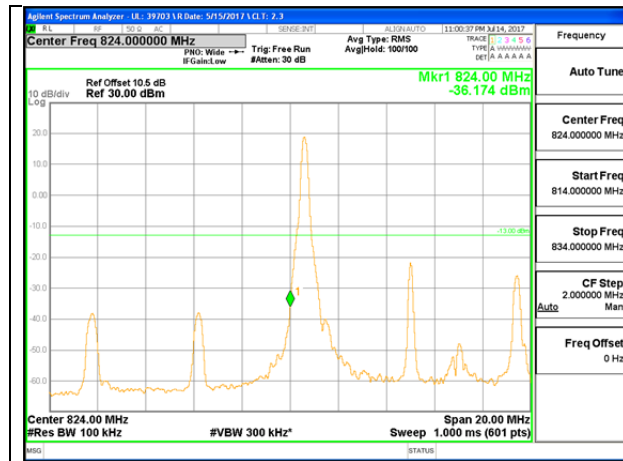

LTE B26 10MHz QPSK Low Channel 1RB