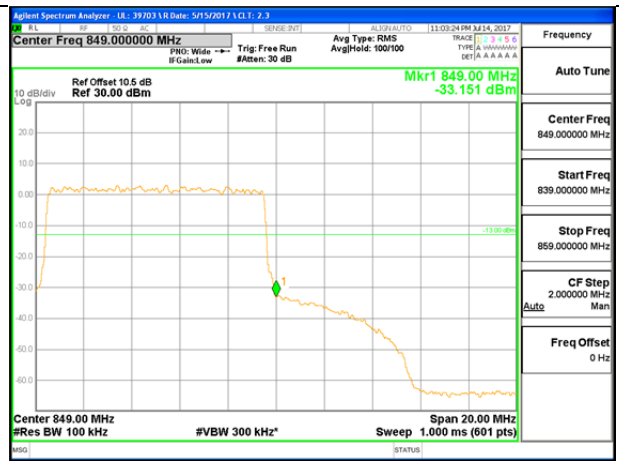

LTE B26 10MHz 16QAM High Channel FRB