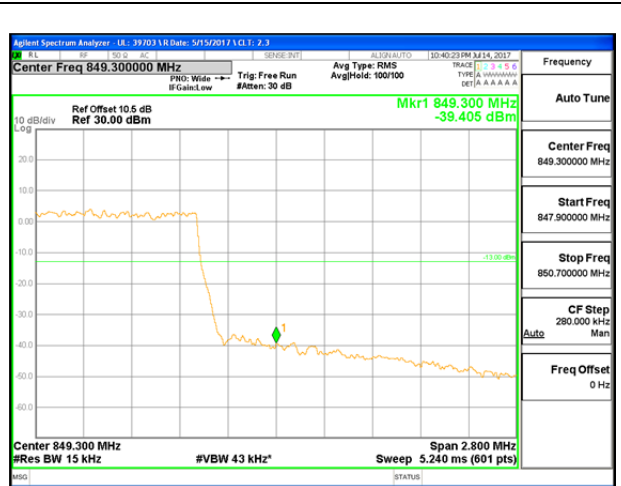

LTE B25 20MHz QPSK Low Channel FRB

LTE B25 20MHz QPSK High Channel FRB

LTE B25 20MHz 16QAM Low Channel 1RB

LTE B25 20MHz 16QAM High Channel 1RB

LTE B25 20MHz 16QAM Low Channel FRB

LTE B25 20MHz 16QAM High Channel FRB

**LTE Band 26-Part 22**

LTE B26 1.4MHz QPSK Low Channel 1RB

LTE B26 1.4MHz QPSK High Channel 1RB

LTE B26 1.4MHz QPSK Low Channel FRB

LTE B26 1.4MHz QPSK High Channel FRB

LTE B26 1.4MHz 16QAM Low Channel 1RB

LTE B26 1.4MHz 16QAM High Channel 1RB

LTE B26 1.4MHz 16QAM Low Channel FRB

LTE B26 1.4MHz 16QAM High Channel FRB

LTE B26 3MHz QPSK Low Channel 1RB

LTE B26 3MHz QPSK High Channel 1RB

LTE B26 3MHz QPSK Low Channel FRB