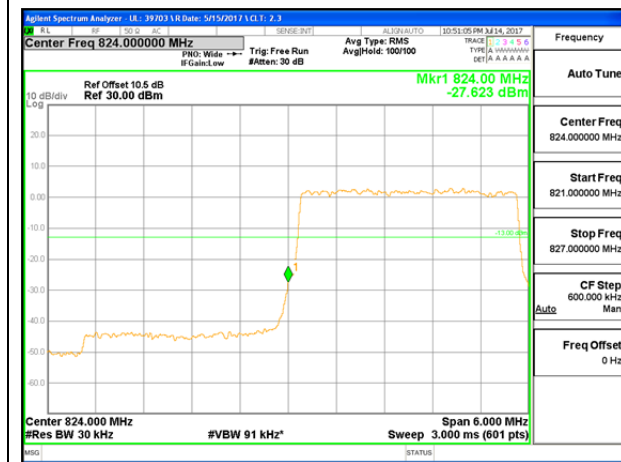

LTE B26 1.4MHz 16QAM High Channel 1RB

LTE B26 1.4MHz 16QAM Low Channel FRB

LTE B26 1.4MHz 16QAM High Channel FRB

LTE B26 3MHz QPSK Low Channel 1RB

LTE B26 3MHz QPSK High Channel 1RB

LTE B26 3MHz QPSK Low Channel FRB