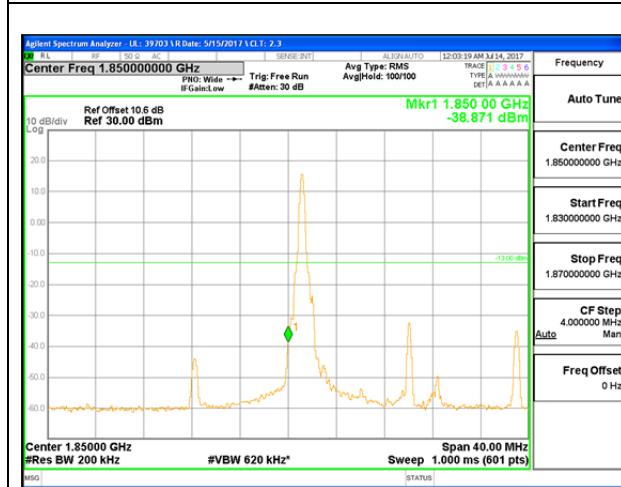

LTE B25 15MHz 16QAM Low Channel 1RB

LTE B25 15MHz 16QAM High Channel 1RB

LTE B25 15MHz 16QAM Low Channel FRB

LTE B25 15MHz 16QAM High Channel FRB

LTE B25 20MHz QPSK Low Channel 1RB

LTE B25 20MHz QPSK High Channel 1RB

LTE B25 20MHz QPSK Low Channel FRB

LTE B25 20MHz QPSK High Channel FRB

LTE B25 20MHz 16QAM Low Channel 1RB

LTE B25 20MHz 16QAM High Channel 1RB

LTE B25 20MHz 16QAM Low Channel FRB

LTE B25 20MHz 16QAM High Channel FRB