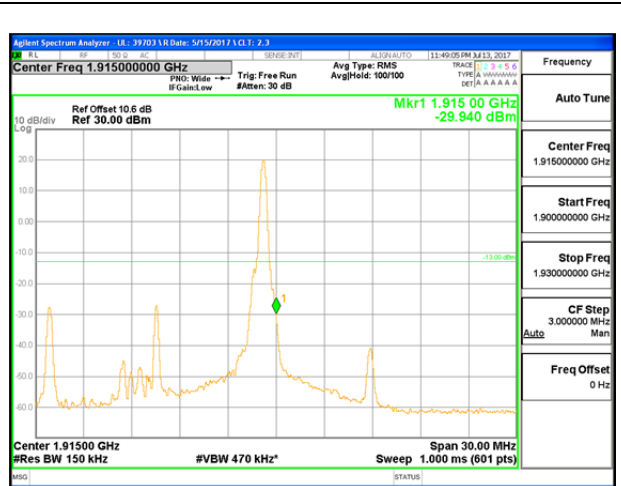

LTE B25 10MHz QPSK Low Channel 1RB

LTE B25 10MHz QPSK High Channel 1RB

LTE B25 10MHz QPSK Low Channel FRB

LTE B25 10MHz QPSK High Channel FRB

LTE B25 10MHz 16QAM Low Channel 1RB

LTE B25 10MHz 16QAM High Channel 1RB

LTE B25 10MHz 16QAM Low Channel FRB

LTE B25 10MHz 16QAM High Channel FRB

LTE B25 15MHz QPSK Low Channel 1RB

LTE B25 15MHz QPSK High Channel 1RB

LTE B25 15MHz QPSK Low Channel FRB

LTE B25 15MHz QPSK High Channel FRB

LTE B25 15MHz 16QAM Low Channel 1RB

LTE B25 15MHz 16QAM High Channel 1RB

LTE B25 15MHz 16QAM Low Channel FRB

LTE B25 15MHz 16QAM High Channel FRB

LTE B25 20MHz QPSK Low Channel 1RB

LTE B25 20MHz QPSK High Channel 1RB