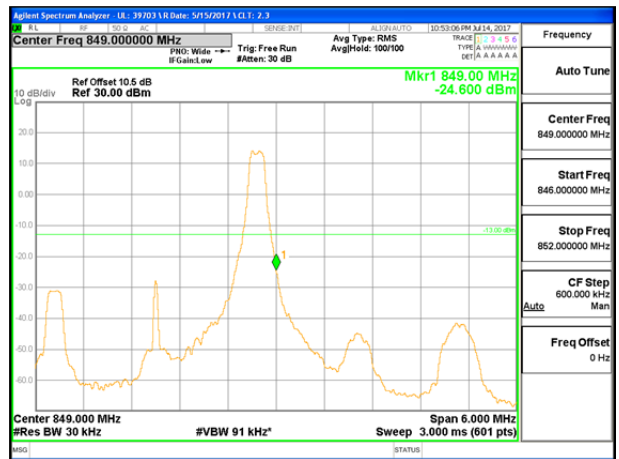

LTE B26 3MHz 16QAM High Channel 1RB