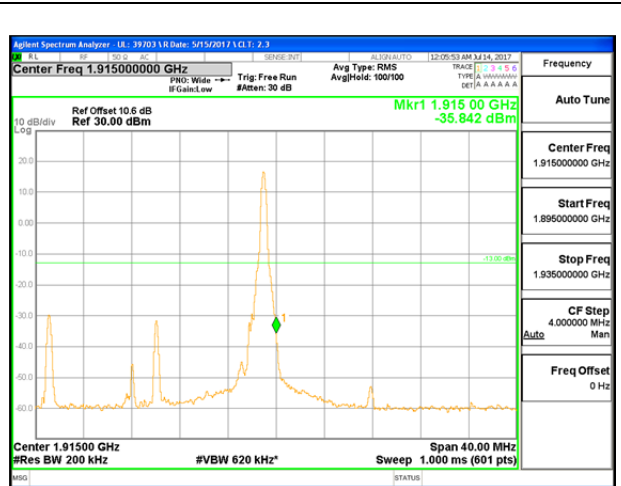

LTE B25 15MHz 16QAM Low Channel 1RB

LTE B25 15MHz 16QAM High Channel 1RB

LTE B25 15MHz 16QAM Low Channel FRB

LTE B25 15MHz 16QAM High Channel FRB

LTE B25 20MHz QPSK Low Channel 1RB

LTE B25 20MHz QPSK High Channel 1RB

LTE B25 20MHz QPSK Low Channel FRB

LTE B25 20MHz QPSK High Channel FRB

LTE B25 20MHz 16QAM Low Channel 1RB

LTE B25 20MHz 16QAM High Channel 1RB

LTE B25 20MHz 16QAM Low Channel FRB

LTE B25 20MHz 16QAM High Channel FRB