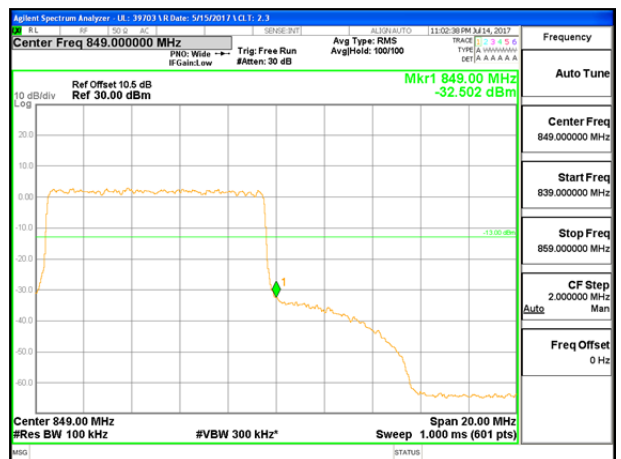

LTE B26 5MHz 16QAM High Channel FRB

LTE B26 10MHz QPSK Low Channel 1RB

LTE B26 10MHz QPSK High Channel 1RB

LTE B26 10MHz QPSK Low Channel FRB

LTE B26 10MHz QPSK High Channel FRB

LTE B26 10MHz 16QAM Low Channel 1RB

LTE B26 10MHz 16QAM High Channel 1RB

LTE B26 10MHz 16QAM Low Channel FRB

LTE B26 10MHz 16QAM High Channel FRB

LTE B26 15MHz QPSK Low Channel 1RB

LTE B26 15MHz QPSK High Channel 1RB

LTE B26 15MHz QPSK Low Channel FRB