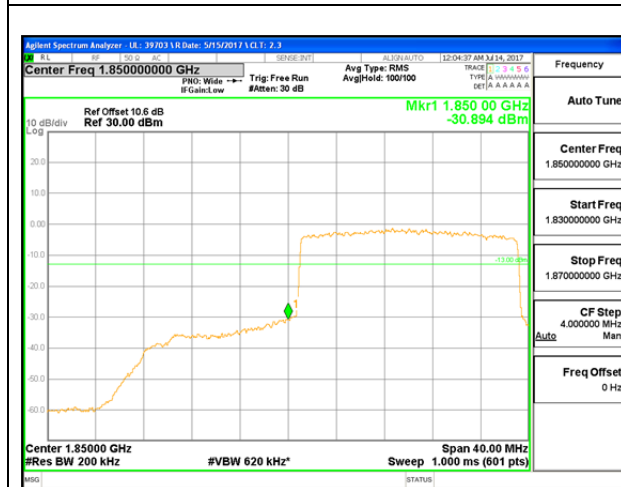

LTE B25 20MHz QPSK Low Channel FRB

LTE B25 20MHz QPSK High Channel FRB

LTE B25 20MHz 16QAM Low Channel 1RB

LTE B25 20MHz 16QAM High Channel 1RB

LTE B25 20MHz 16QAM Low Channel FRB

LTE B25 20MHz 16QAM High Channel FRB