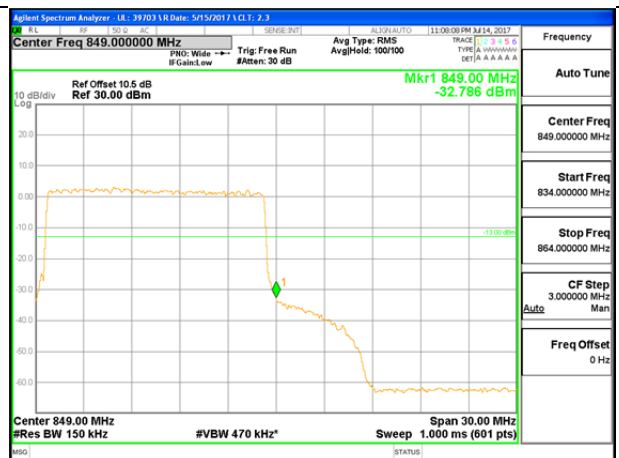

LTE B26 5MHz 16QAM High Channel FRB

LTE B26 10MHz QPSK Low Channel 1RB

LTE B26 10MHz QPSK High Channel 1RB

LTE B26 10MHz QPSK Low Channel FRB

LTE B26 10MHz QPSK High Channel FRB

LTE B26 10MHz 16QAM Low Channel 1RB

LTE B26 10MHz 16QAM High Channel 1RB

LTE B26 10MHz 16QAM Low Channel FRB

LTE B26 10MHz 16QAM High Channel FRB

LTE B26 15MHz QPSK Low Channel 1RB

LTE B26 15MHz QPSK High Channel 1RB

LTE B26 15MHz QPSK Low Channel FRB

LTE B26 15MHz QPSK High Channel FRB

LTE B26 15MHz 16QAM Low Channel 1RB

LTE B26 15MHz 16QAM High Channel 1RB

LTE B26 15MHz 16QAM Low Channel FRB

LTE B26 15MHz 16QAM High Channel FRB

LTE Band 66