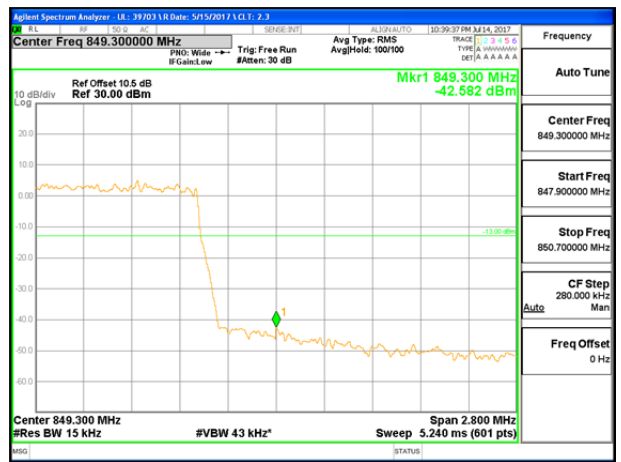

LTE B25 20MHz QPSK Low Channel FRB

LTE B25 20MHz QPSK High Channel FRB

LTE B25 20MHz 16QAM Low Channel 1RB

LTE B25 20MHz 16QAM High Channel 1RB

LTE B25 20MHz 16QAM Low Channel FRB

LTE B25 20MHz 16QAM High Channel FRB

**LTE Band 26-Part 22**

LTE B26 1.4MHz QPSK Low Channel 1RB

LTE B26 1.4MHz QPSK High Channel 1RB

LTE B26 1.4MHz QPSK Low Channel FRB

LTE B26 1.4MHz QPSK High Channel FRB

LTE B26 1.4MHz 16QAM Low Channel 1RB

LTE B26 1.4MHz 16QAM High Channel 1RB

LTE B26 1.4MHz 16QAM Low Channel FRB

LTE B26 1.4MHz 16QAM High Channel FRB

LTE B26 3MHz QPSK Low Channel 1RB

LTE B26 3MHz QPSK High Channel 1RB

LTE B26 3MHz QPSK Low Channel FRB