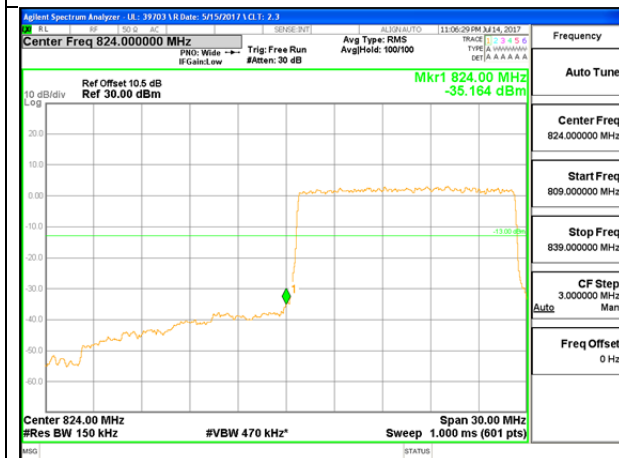

LTE B26 10MHz 16QAM High Channel 1RB

LTE B26 10MHz 16QAM Low Channel FRB

LTE B26 10MHz 16QAM High Channel FRB

LTE B26 15MHz QPSK Low Channel 1RB

LTE B26 15MHz QPSK High Channel 1RB

LTE B26 15MHz QPSK Low Channel FRB