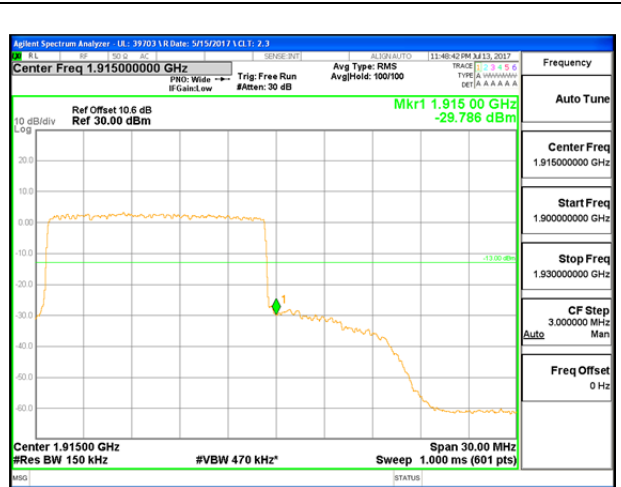

LTE B25 10MHz QPSK Low Channel 1RB

LTE B25 10MHz QPSK High Channel 1RB

LTE B25 10MHz QPSK Low Channel FRB

LTE B25 10MHz QPSK High Channel FRB

LTE B25 10MHz 16QAM Low Channel 1RB

LTE B25 10MHz 16QAM High Channel 1RB

LTE B25 10MHz 16QAM Low Channel FRB

LTE B25 10MHz 16QAM High Channel FRB

LTE B25 15MHz QPSK Low Channel 1RB

LTE B25 15MHz QPSK High Channel 1RB

LTE B25 15MHz QPSK Low Channel FRB

LTE B25 15MHz QPSK High Channel FRB

LTE B25 15MHz 16QAM Low Channel 1RB

LTE B25 15MHz 16QAM High Channel 1RB

LTE B25 15MHz 16QAM Low Channel FRB

LTE B25 15MHz 16QAM High Channel FRB

LTE B25 20MHz QPSK Low Channel 1RB

LTE B25 20MHz QPSK High Channel 1RB