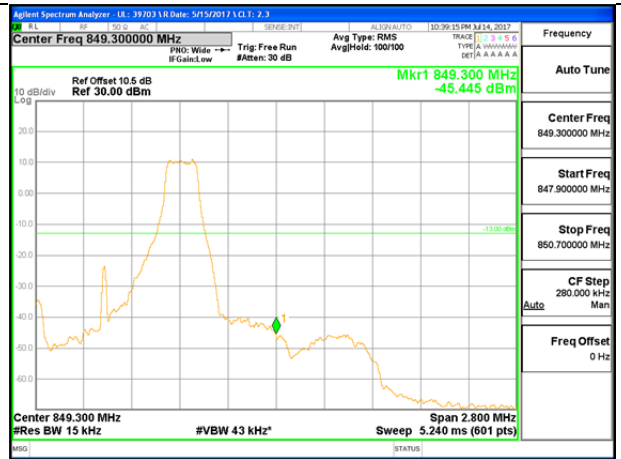

LTE B25 15MHz 16QAM Low Channel 1RB

LTE B25 15MHz 16QAM High Channel 1RB

LTE B25 15MHz 16QAM Low Channel FRB

LTE B25 15MHz 16QAM High Channel FRB

LTE B25 20MHz QPSK Low Channel 1RB

LTE B25 20MHz QPSK High Channel 1RB

LTE B25 20MHz QPSK Low Channel FRB

LTE B25 20MHz QPSK High Channel FRB

LTE B25 20MHz 16QAM Low Channel 1RB

LTE B25 20MHz 16QAM High Channel 1RB

LTE B25 20MHz 16QAM Low Channel FRB

LTE B25 20MHz 16QAM High Channel FRB

**LTE Band 26-Part 22**

LTE B26 1.4MHz QPSK Low Channel 1RB

LTE B26 1.4MHz QPSK High Channel 1RB

LTE B26 1.4MHz QPSK Low Channel FRB

LTE B26 1.4MHz QPSK High Channel FRB

LTE B26 1.4MHz 16QAM Low Channel 1RB