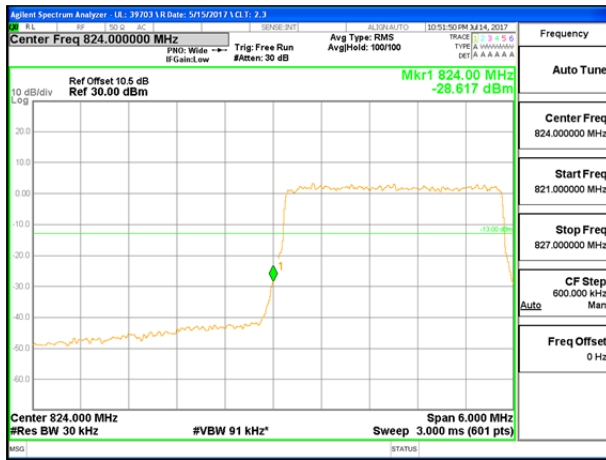

LTE B26 3MHz 16QAM Low Channel FRB