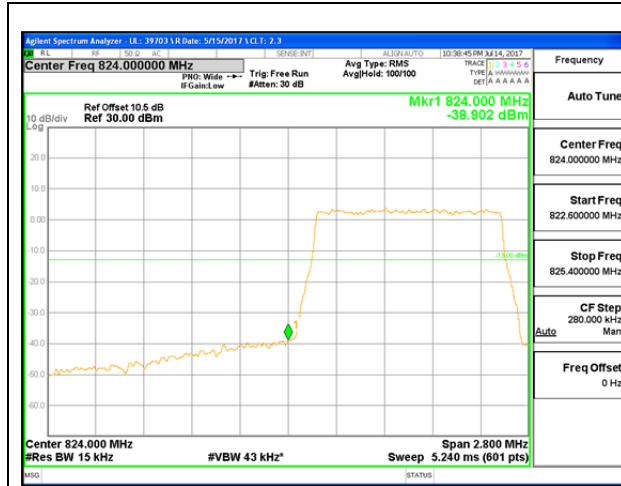

LTE B25 20MHz QPSK Low Channel FRB

LTE B25 20MHz QPSK High Channel FRB

LTE B25 20MHz 16QAM Low Channel 1RB

LTE B25 20MHz 16QAM High Channel 1RB

LTE B25 20MHz 16QAM Low Channel FRB

LTE B25 20MHz 16QAM High Channel FRB

**LTE Band 26-Part 22**

LTE B26 1.4MHz QPSK Low Channel 1RB

LTE B26 1.4MHz QPSK High Channel 1RB

LTE B26 1.4MHz QPSK Low Channel FRB

LTE B26 1.4MHz QPSK High Channel FRB

LTE B26 1.4MHz 16QAM Low Channel 1RB

LTE B26 1.4MHz 16QAM High Channel 1RB

LTE B26 1.4MHz 16QAM Low Channel FRB

LTE B26 1.4MHz 16QAM High Channel FRB

LTE B26 3MHz QPSK Low Channel 1RB

LTE B26 3MHz QPSK High Channel 1RB

LTE B26 3MHz QPSK Low Channel FRB