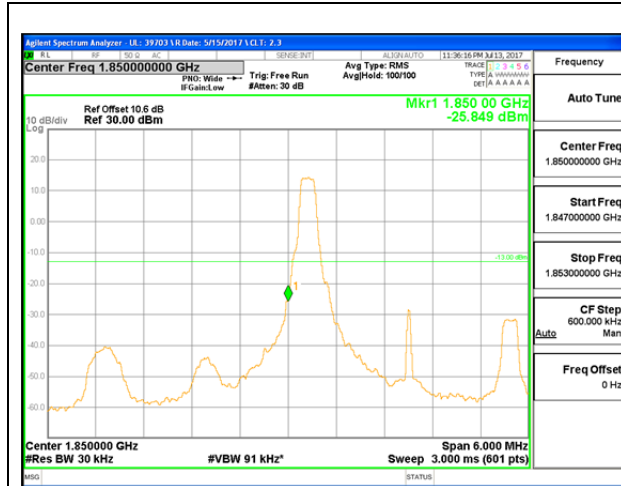

LTE B25 1.4MHz 16QAM Low Channel FRB

LTE B25 1.4MHz 16QAM High Channel FRB

LTE B25 3MHz QPSK Low Channel 1RB

LTE B25 3MHz QPSK High Channel 1RB

LTE B25 3MHz QPSK Low Channel FRB

LTE B25 3MHz QPSK High Channel FRB

LTE B25 3MHz 16QAM Low Channel 1RB

LTE B25 3MHz 16QAM High Channel 1RB

LTE B25 3MHz 16QAM Low Channel FRB

LTE B25 3MHz 16QAM High Channel FRB

LTE B25 5MHz QPSK Low Channel 1RB

LTE B25 5MHz QPSK High Channel 1RB