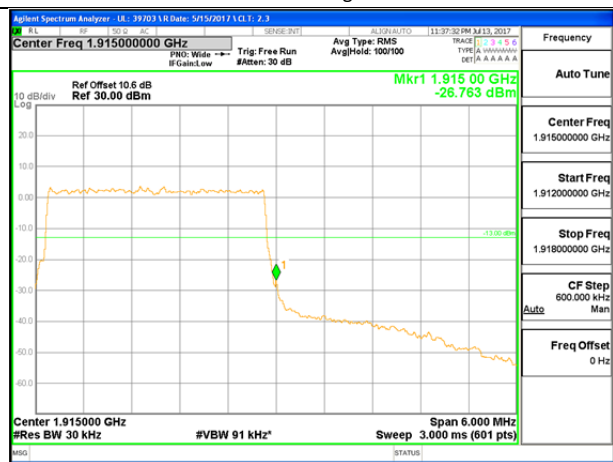

LTE B25 1.4MHz 16QAM Low Channel FRB

LTE B25 1.4MHz 16QAM High Channel FRB

LTE B25 3MHz QPSK Low Channel 1RB

LTE B25 3MHz QPSK High Channel 1RB

LTE B25 3MHz QPSK Low Channel FRB

LTE B25 3MHz QPSK High Channel FRB

LTE B25 3MHz 16QAM Low Channel 1RB

LTE B25 3MHz 16QAM High Channel 1RB

LTE B25 3MHz 16QAM Low Channel FRB

LTE B25 3MHz 16QAM High Channel FRB

LTE B25 5MHz QPSK Low Channel 1RB

LTE B25 5MHz QPSK High Channel 1RB

LTE B25 5MHz QPSK Low Channel FRB

LTE B25 5MHz QPSK High Channel FRB

LTE B25 5MHz 16QAM Low Channel 1RB

LTE B25 5MHz 16QAM High Channel 1RB

LTE B25 5MHz 16QAM Low Channel FRB

LTE B25 5MHz 16QAM High Channel FRB