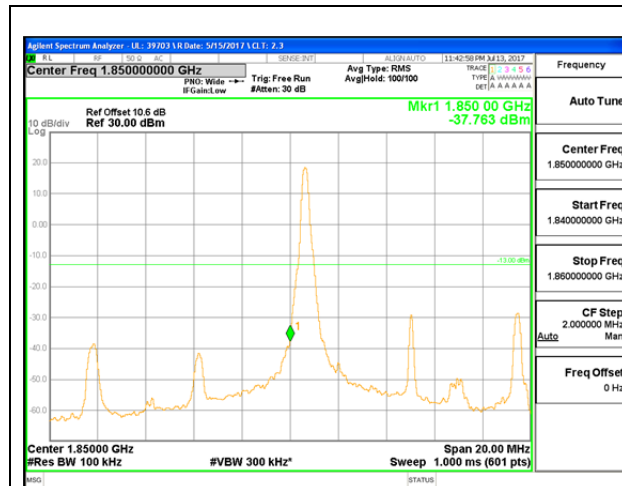

LTE B25 5MHz QPSK Low Channel FRB

LTE B25 5MHz QPSK High Channel FRB

LTE B25 5MHz 16QAM Low Channel 1RB

LTE B25 5MHz 16QAM High Channel 1RB

LTE B25 5MHz 16QAM Low Channel FRB

LTE B25 5MHz 16QAM High Channel FRB

LTE B25 10MHz QPSK Low Channel 1RB

LTE B25 10MHz QPSK High Channel 1RB

LTE B25 10MHz QPSK Low Channel FRB

LTE B25 10MHz QPSK High Channel FRB

LTE B25 10MHz 16QAM Low Channel 1RB

LTE B25 10MHz 16QAM High Channel 1RB