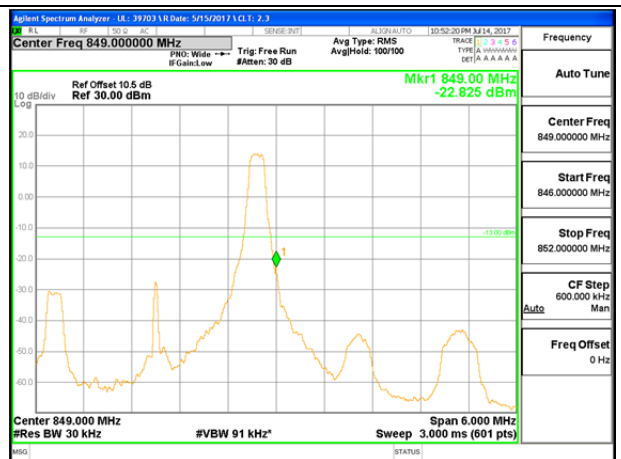

LTE B26 1.4MHz 16QAM High Channel 1RB

LTE B26 1.4MHz 16QAM Low Channel FRB

LTE B26 1.4MHz 16QAM High Channel FRB

LTE B26 3MHz QPSK Low Channel 1RB

LTE B26 3MHz QPSK High Channel 1RB

LTE B26 3MHz QPSK Low Channel FRB