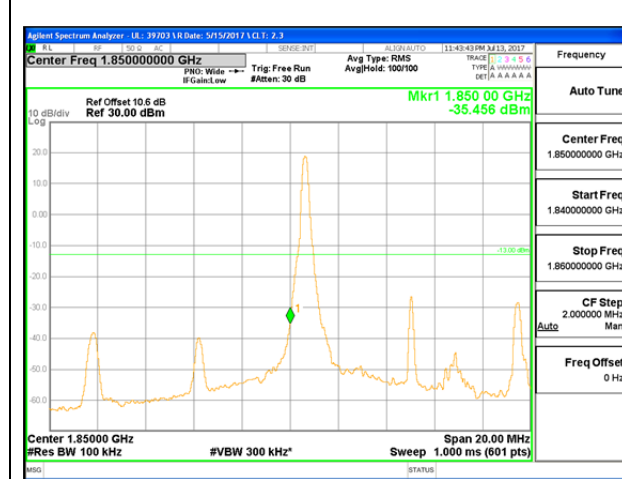

LTE B25 5MHz QPSK Low Channel FRB

LTE B25 5MHz QPSK High Channel FRB

LTE B25 5MHz 16QAM Low Channel 1RB

LTE B25 5MHz 16QAM High Channel 1RB

LTE B25 5MHz 16QAM Low Channel FRB

LTE B25 5MHz 16QAM High Channel FRB

LTE B25 10MHz QPSK Low Channel 1RB

LTE B25 10MHz QPSK High Channel 1RB

LTE B25 10MHz QPSK Low Channel FRB

LTE B25 10MHz QPSK High Channel FRB

LTE B25 10MHz 16QAM Low Channel 1RB

LTE B25 10MHz 16QAM High Channel 1RB

LTE B25 10MHz 16QAM Low Channel FRB

LTE B25 10MHz 16QAM High Channel FRB

LTE B25 15MHz QPSK Low Channel 1RB

LTE B25 15MHz QPSK High Channel 1RB

LTE B25 15MHz QPSK Low Channel FRB

LTE B25 15MHz QPSK High Channel FRB