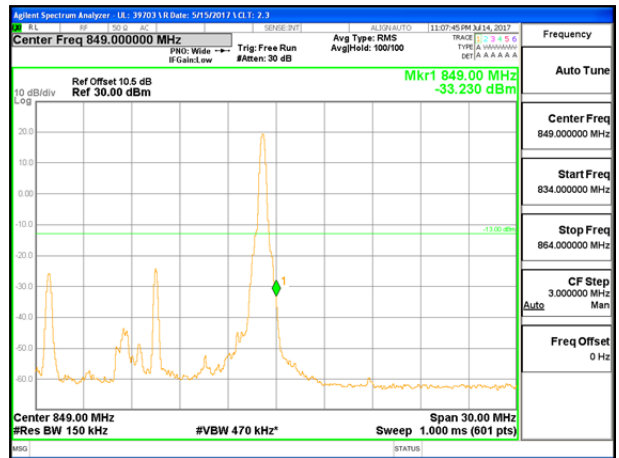

LTE B26 10MHz 16QAM High Channel 1RB

LTE B26 10MHz 16QAM Low Channel FRB

LTE B26 10MHz 16QAM High Channel FRB

LTE B26 15MHz QPSK Low Channel 1RB

LTE B26 15MHz QPSK High Channel 1RB

LTE B26 15MHz QPSK Low Channel FRB