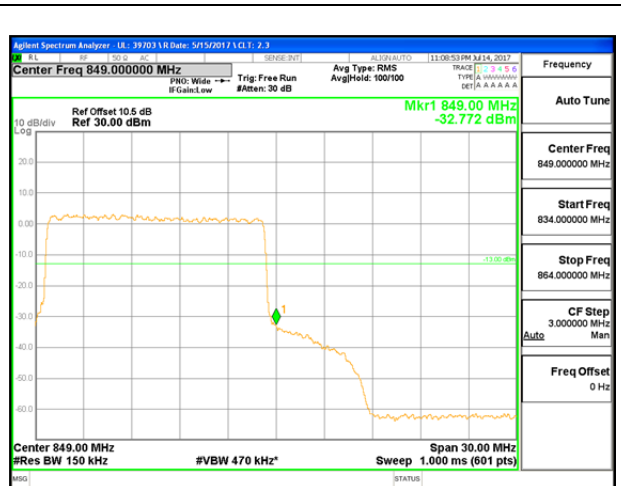

LTE B26 15MHz QPSK High Channel FRB

LTE B26 15MHz 16QAM Low Channel 1RB

LTE B26 15MHz 16QAM High Channel 1RB

LTE B26 15MHz 16QAM Low Channel FRB

LTE B26 15MHz 16QAM High Channel FRB

LTE Band 66