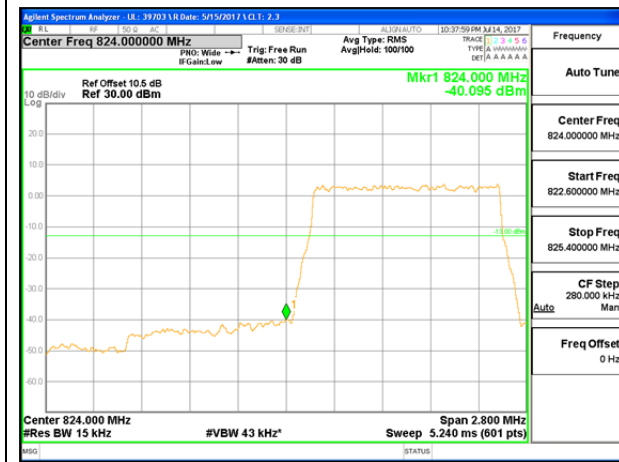

LTE B25 15MHz 16QAM Low Channel 1RB

LTE B25 15MHz 16QAM High Channel 1RB

LTE B25 15MHz 16QAM Low Channel FRB

LTE B25 15MHz 16QAM High Channel FRB

LTE B25 20MHz QPSK Low Channel 1RB

LTE B25 20MHz QPSK High Channel 1RB

LTE B25 20MHz QPSK Low Channel FRB

LTE B25 20MHz QPSK High Channel FRB

LTE B25 20MHz 16QAM Low Channel 1RB

LTE B25 20MHz 16QAM High Channel 1RB

LTE B25 20MHz 16QAM Low Channel FRB

LTE B25 20MHz 16QAM High Channel FRB

**LTE Band 26-Part 22**

LTE B26 1.4MHz QPSK Low Channel 1RB

LTE B26 1.4MHz QPSK High Channel 1RB

LTE B26 1.4MHz QPSK Low Channel FRB

LTE B26 1.4MHz QPSK High Channel FRB

LTE B26 1.4MHz 16QAM Low Channel 1RB