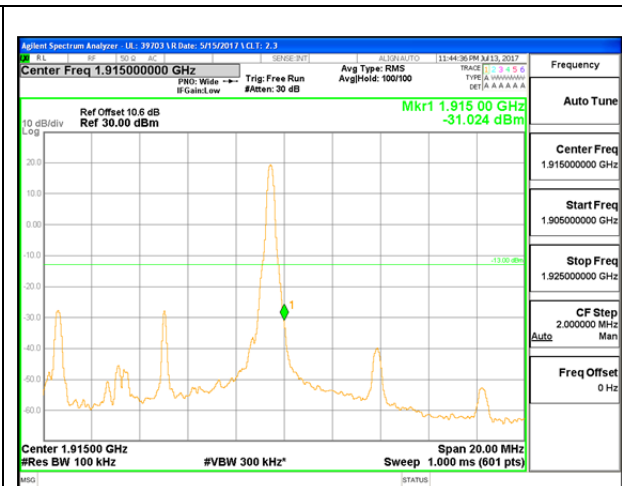

LTE B25 5MHz QPSK Low Channel FRB

LTE B25 5MHz QPSK High Channel FRB

LTE B25 5MHz 16QAM Low Channel 1RB

LTE B25 5MHz 16QAM High Channel 1RB

LTE B25 5MHz 16QAM Low Channel FRB

LTE B25 5MHz 16QAM High Channel FRB

LTE B25 10MHz QPSK Low Channel 1RB

LTE B25 10MHz QPSK High Channel 1RB

LTE B25 10MHz QPSK Low Channel FRB

LTE B25 10MHz QPSK High Channel FRB

LTE B25 10MHz 16QAM Low Channel 1RB

LTE B25 10MHz 16QAM High Channel 1RB