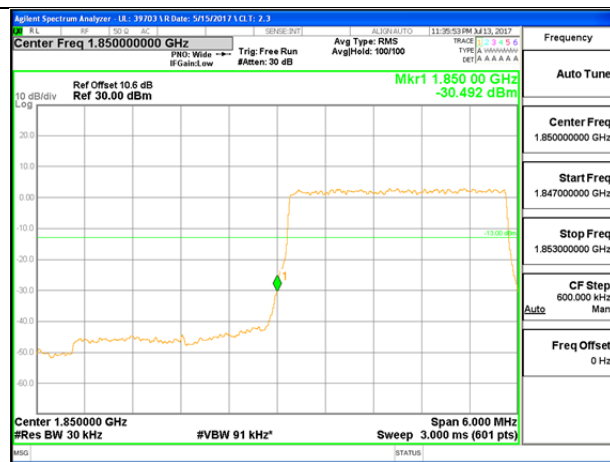

LTE B25 1.4MHz 16QAM Low Channel FRB

LTE B25 1.4MHz 16QAM High Channel FRB

LTE B25 3MHz QPSK Low Channel 1RB

LTE B25 3MHz QPSK High Channel 1RB

LTE B25 3MHz QPSK Low Channel FRB

LTE B25 3MHz QPSK High Channel FRB

LTE B25 3MHz 16QAM Low Channel 1RB

LTE B25 3MHz 16QAM High Channel 1RB

LTE B25 3MHz 16QAM Low Channel FRB

LTE B25 3MHz 16QAM High Channel FRB

LTE B25 5MHz QPSK Low Channel 1RB

LTE B25 5MHz QPSK High Channel 1RB

LTE B25 5MHz QPSK Low Channel FRB

LTE B25 5MHz QPSK High Channel FRB

LTE B25 5MHz 16QAM Low Channel 1RB

LTE B25 5MHz 16QAM High Channel 1RB

LTE B25 5MHz 16QAM Low Channel FRB

LTE B25 5MHz 16QAM High Channel FRB