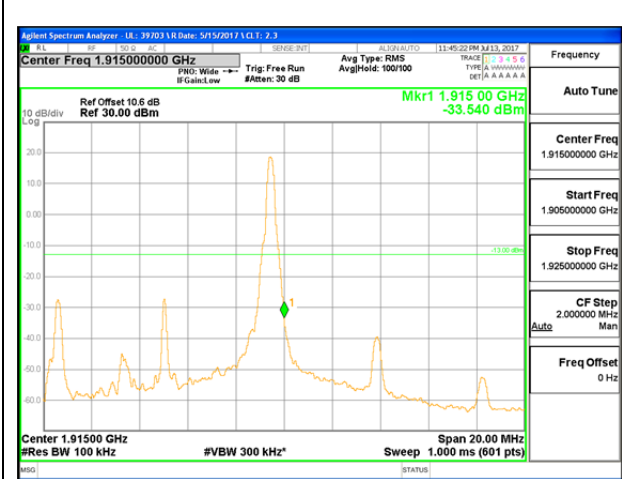

LTE B25 5MHz QPSK Low Channel FRB

LTE B25 5MHz QPSK High Channel FRB

LTE B25 5MHz 16QAM Low Channel 1RB

LTE B25 5MHz 16QAM High Channel 1RB

LTE B25 5MHz 16QAM Low Channel FRB

LTE B25 5MHz 16QAM High Channel FRB

LTE B25 10MHz QPSK Low Channel 1RB

LTE B25 10MHz QPSK High Channel 1RB

LTE B25 10MHz QPSK Low Channel FRB

LTE B25 10MHz QPSK High Channel FRB

LTE B25 10MHz 16QAM Low Channel 1RB

LTE B25 10MHz 16QAM High Channel 1RB

LTE B25 10MHz 16QAM Low Channel FRB

LTE B25 10MHz 16QAM High Channel FRB

LTE B25 15MHz QPSK Low Channel 1RB

LTE B25 15MHz QPSK High Channel 1RB

LTE B25 15MHz QPSK Low Channel FRB

LTE B25 15MHz QPSK High Channel FRB