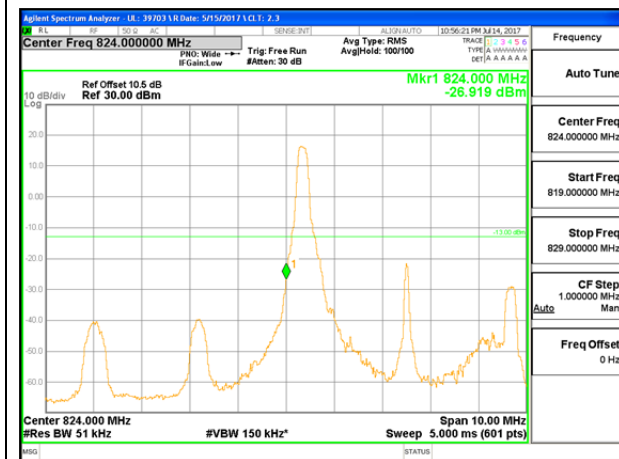

LTE B26 5MHz 16QAM Low Channel 1RB