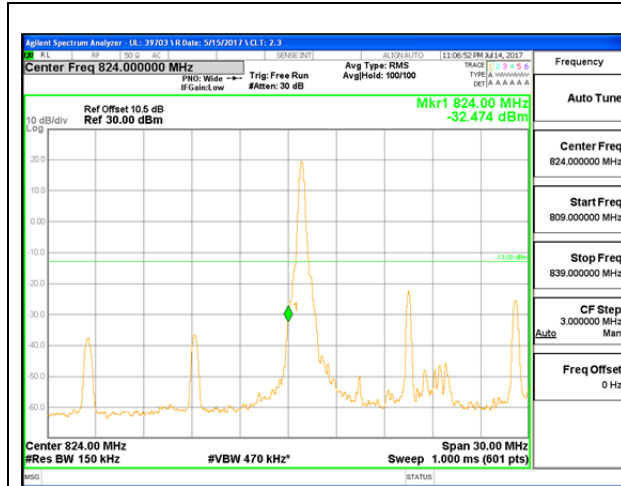

LTE B26 15MHz QPSK Low Channel FRB

LTE B26 15MHz 16QAM Low Channel 1RB