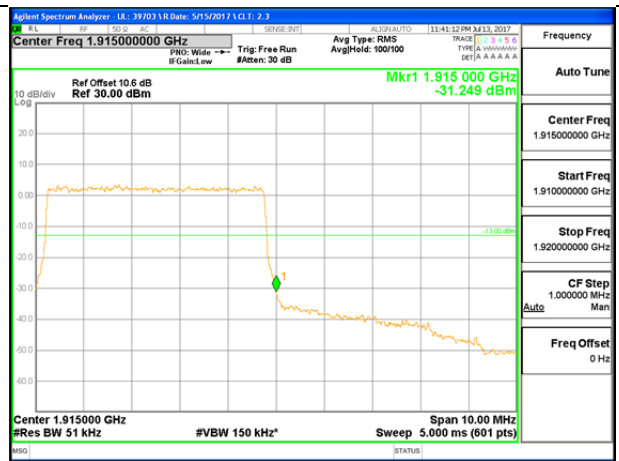

LTE B25 1.4MHz 16QAM Low Channel FRB

LTE B25 1.4MHz 16QAM High Channel FRB

LTE B25 3MHz QPSK Low Channel 1RB

LTE B25 3MHz QPSK High Channel 1RB

LTE B25 3MHz QPSK Low Channel FRB

LTE B25 3MHz QPSK High Channel FRB

LTE B25 3MHz 16QAM Low Channel 1RB

LTE B25 3MHz 16QAM High Channel 1RB

LTE B25 3MHz 16QAM Low Channel FRB

LTE B25 3MHz 16QAM High Channel FRB

LTE B25 5MHz QPSK Low Channel 1RB

LTE B25 5MHz QPSK High Channel 1RB

LTE B25 5MHz QPSK Low Channel FRB

LTE B25 5MHz QPSK High Channel FRB

LTE B25 5MHz 16QAM Low Channel 1RB

LTE B25 5MHz 16QAM High Channel 1RB

LTE B25 5MHz 16QAM Low Channel FRB

LTE B25 5MHz 16QAM High Channel FRB

LTE B25 10MHz QPSK Low Channel 1RB

LTE B25 10MHz QPSK High Channel 1RB

LTE B25 10MHz QPSK Low Channel FRB

LTE B25 10MHz QPSK High Channel FRB

LTE B25 10MHz 16QAM Low Channel 1RB

LTE B25 10MHz 16QAM High Channel 1RB