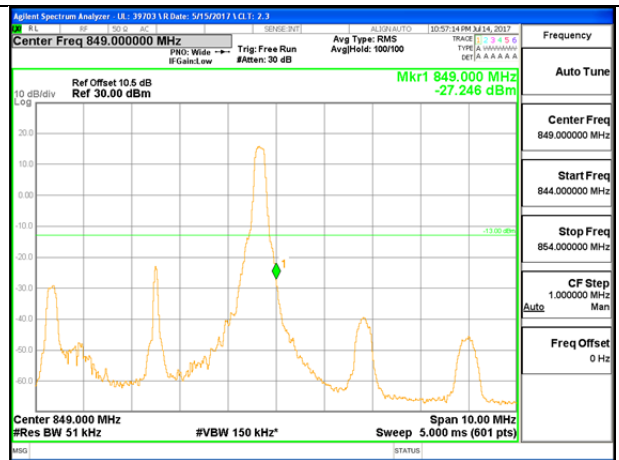

LTE B26 3MHz QPSK High Channel FRB

LTE B26 3MHz 16QAM Low Channel 1RB

LTE B26 3MHz 16QAM High Channel 1RB

LTE B26 3MHz 16QAM Low Channel FRB

LTE B26 3MHz 16QAM High Channel FRB

LTE B26 5MHz QPSK Low Channel 1RB