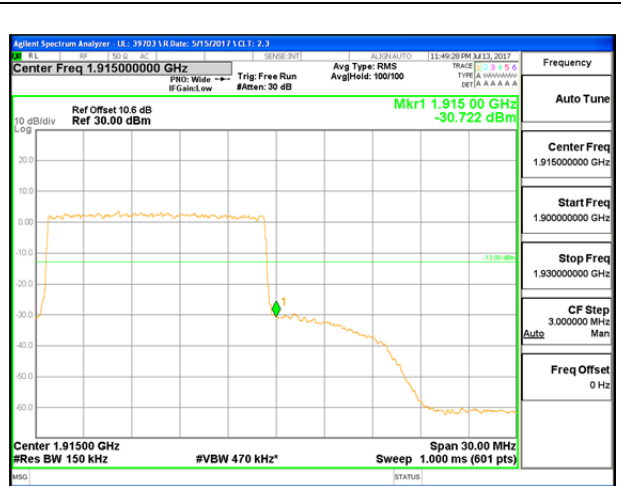

LTE B25 10MHz QPSK Low Channel 1RB

LTE B25 10MHz QPSK High Channel 1RB

LTE B25 10MHz QPSK Low Channel FRB

LTE B25 10MHz QPSK High Channel FRB

LTE B25 10MHz 16QAM Low Channel 1RB

LTE B25 10MHz 16QAM High Channel 1RB

LTE B25 10MHz 16QAM Low Channel FRB

LTE B25 10MHz 16QAM High Channel FRB

LTE B25 15MHz QPSK Low Channel 1RB

LTE B25 15MHz QPSK High Channel 1RB

LTE B25 15MHz QPSK Low Channel FRB

LTE B25 15MHz QPSK High Channel FRB

LTE B25 15MHz 16QAM Low Channel 1RB

LTE B25 15MHz 16QAM High Channel 1RB

LTE B25 15MHz 16QAM Low Channel FRB

LTE B25 15MHz 16QAM High Channel FRB

LTE B25 20MHz QPSK Low Channel 1RB

LTE B25 20MHz QPSK High Channel 1RB