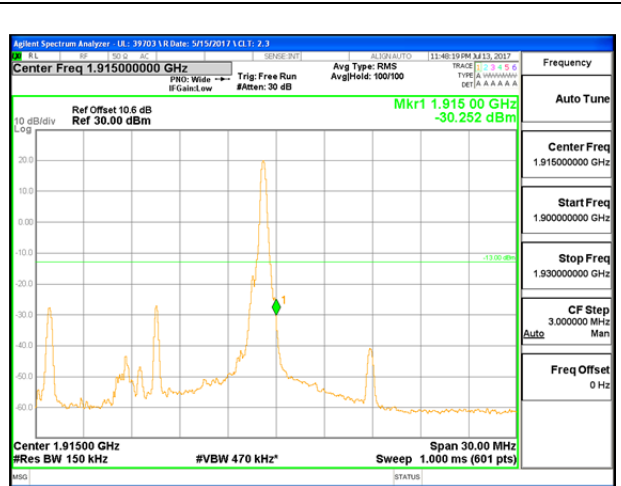

LTE B25 10MHz QPSK Low Channel 1RB

LTE B25 10MHz QPSK High Channel 1RB

LTE B25 10MHz QPSK Low Channel FRB

LTE B25 10MHz QPSK High Channel FRB

LTE B25 10MHz 16QAM Low Channel 1RB

LTE B25 10MHz 16QAM High Channel 1RB

LTE B25 10MHz 16QAM Low Channel FRB

LTE B25 10MHz 16QAM High Channel FRB

LTE B25 15MHz QPSK Low Channel 1RB

LTE B25 15MHz QPSK High Channel 1RB

LTE B25 15MHz QPSK Low Channel FRB

LTE B25 15MHz QPSK High Channel FRB