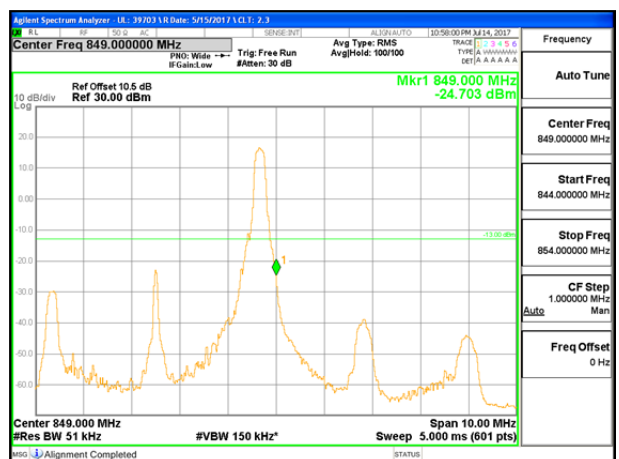

LTE B26 5MHz QPSK High Channel 1RB

LTE B26 5MHz QPSK Low Channel FRB

LTE B26 5MHz QPSK High Channel FRB

LTE B26 5MHz 16QAM Low Channel 1RB

LTE B26 5MHz 16QAM High Channel 1RB

LTE B26 5MHz 16QAM Low Channel FRB