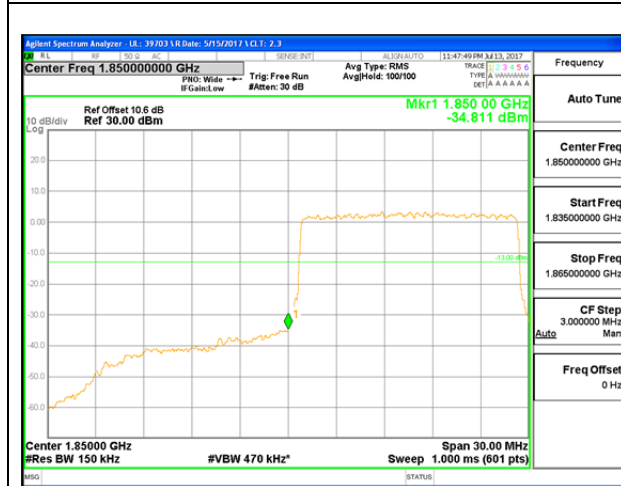

LTE B25 10MHz QPSK Low Channel 1RB

LTE B25 10MHz QPSK High Channel 1RB

LTE B25 10MHz QPSK Low Channel FRB

LTE B25 10MHz QPSK High Channel FRB

LTE B25 10MHz 16QAM Low Channel 1RB

LTE B25 10MHz 16QAM High Channel 1RB

LTE B25 10MHz 16QAM Low Channel FRB

LTE B25 10MHz 16QAM High Channel FRB

LTE B25 15MHz QPSK Low Channel 1RB

LTE B25 15MHz QPSK High Channel 1RB

LTE B25 15MHz QPSK Low Channel FRB

LTE B25 15MHz QPSK High Channel FRB

LTE B25 15MHz 16QAM Low Channel 1RB

LTE B25 15MHz 16QAM High Channel 1RB

LTE B25 15MHz 16QAM Low Channel FRB

LTE B25 15MHz 16QAM High Channel FRB

LTE B25 20MHz QPSK Low Channel 1RB

LTE B25 20MHz QPSK High Channel 1RB