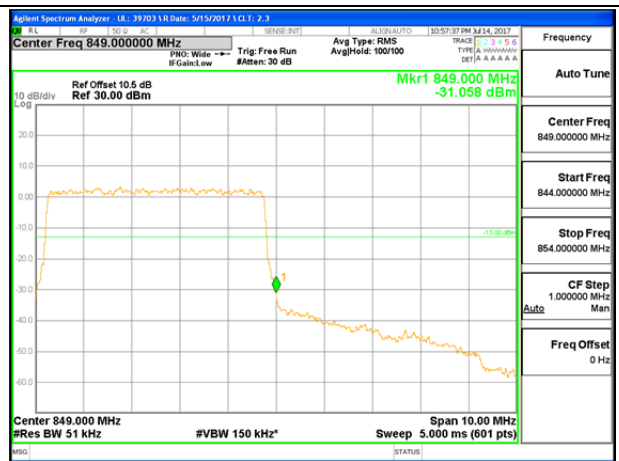

LTE B26 1.4MHz 16QAM High Channel 1RB

LTE B26 1.4MHz 16QAM Low Channel FRB

LTE B26 1.4MHz 16QAM High Channel FRB

LTE B26 3MHz QPSK Low Channel 1RB

LTE B26 3MHz QPSK High Channel 1RB

LTE B26 3MHz QPSK Low Channel FRB

LTE B26 3MHz QPSK High Channel FRB

LTE B26 3MHz 16QAM Low Channel 1RB

LTE B26 3MHz 16QAM High Channel 1RB

LTE B26 3MHz 16QAM Low Channel FRB

LTE B26 3MHz 16QAM High Channel FRB

LTE B26 5MHz QPSK Low Channel 1RB

LTE B26 5MHz QPSK High Channel 1RB

LTE B26 5MHz QPSK Low Channel FRB

LTE B26 5MHz QPSK High Channel FRB

LTE B26 5MHz 16QAM Low Channel 1RB

LTE B26 5MHz 16QAM High Channel 1RB

LTE B26 5MHz 16QAM Low Channel FRB