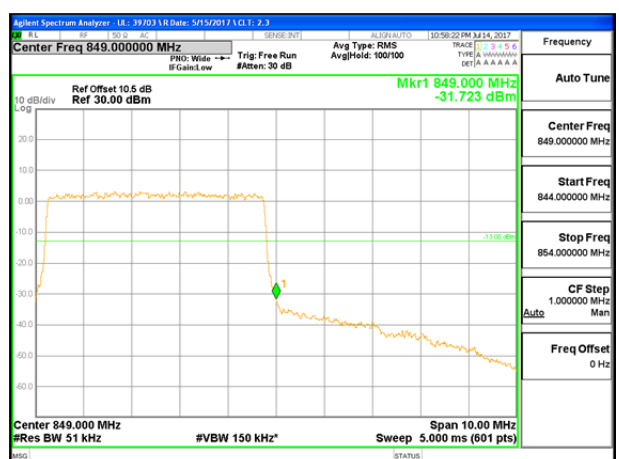

LTE B26 5MHz QPSK High Channel 1RB

LTE B26 5MHz QPSK Low Channel FRB

LTE B26 5MHz QPSK High Channel FRB

LTE B26 5MHz 16QAM Low Channel 1RB

LTE B26 5MHz 16QAM High Channel 1RB

LTE B26 5MHz 16QAM Low Channel FRB