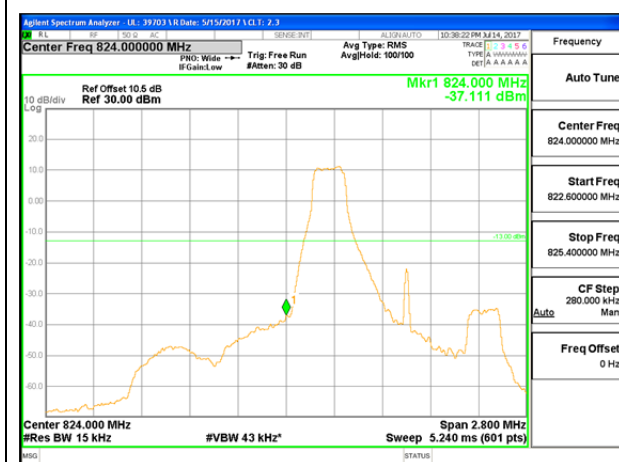

LTE B25 20MHz QPSK Low Channel FRB

LTE B25 20MHz QPSK High Channel FRB

LTE B25 20MHz 16QAM Low Channel 1RB

LTE B25 20MHz 16QAM High Channel 1RB

LTE B25 20MHz 16QAM Low Channel FRB

LTE B25 20MHz 16QAM High Channel FRB

**LTE Band 26-Part 22**

LTE B26 1.4MHz QPSK Low Channel 1RB

LTE B26 1.4MHz QPSK High Channel 1RB

LTE B26 1.4MHz QPSK Low Channel FRB

LTE B26 1.4MHz QPSK High Channel FRB

LTE B26 1.4MHz 16QAM Low Channel 1RB

LTE B26 1.4MHz 16QAM High Channel 1RB

LTE B26 1.4MHz 16QAM Low Channel FRB

LTE B26 1.4MHz 16QAM High Channel FRB

LTE B26 3MHz QPSK Low Channel 1RB

LTE B26 3MHz QPSK High Channel 1RB

LTE B26 3MHz QPSK Low Channel FRB