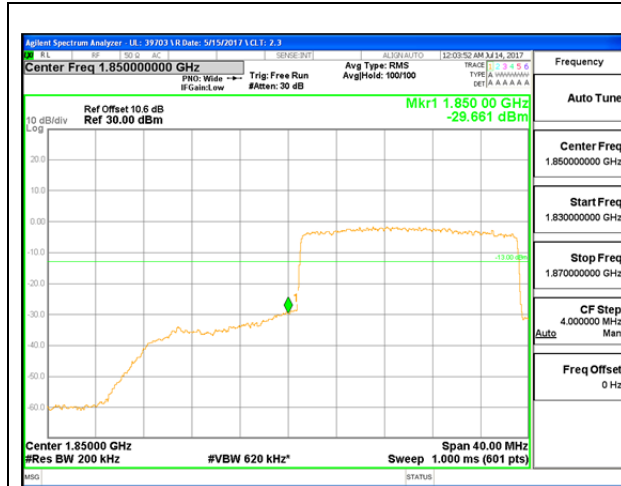

LTE B25 10MHz 16QAM Low Channel FRB

LTE B25 10MHz 16QAM High Channel FRB

LTE B25 15MHz QPSK Low Channel 1RB

LTE B25 15MHz QPSK High Channel 1RB

LTE B25 15MHz QPSK Low Channel FRB

LTE B25 15MHz QPSK High Channel FRB

LTE B25 15MHz 16QAM Low Channel 1RB

LTE B25 15MHz 16QAM High Channel 1RB

LTE B25 15MHz 16QAM Low Channel FRB

LTE B25 15MHz 16QAM High Channel FRB

LTE B25 20MHz QPSK Low Channel 1RB

LTE B25 20MHz QPSK High Channel 1RB

LTE B25 20MHz QPSK Low Channel FRB

LTE B25 20MHz QPSK High Channel FRB

LTE B25 20MHz 16QAM Low Channel 1RB

LTE B25 20MHz 16QAM High Channel 1RB

LTE B25 20MHz 16QAM Low Channel FRB

LTE B25 20MHz 16QAM High Channel FRB