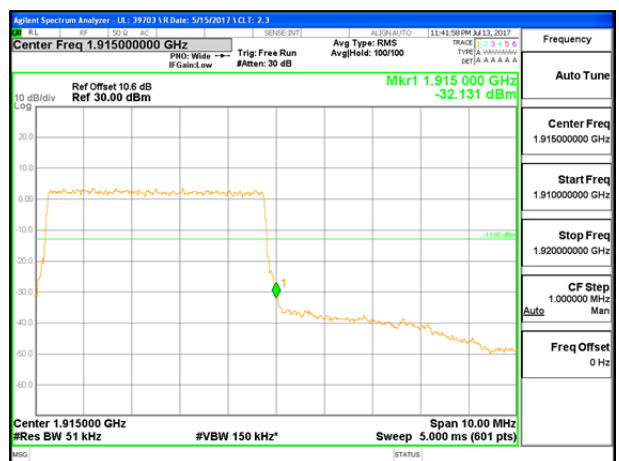

LTE B25 3MHz 16QAM Low Channel 1RB

LTE B25 3MHz 16QAM High Channel 1RB

LTE B25 3MHz 16QAM Low Channel FRB

LTE B25 3MHz 16QAM High Channel FRB

LTE B25 5MHz QPSK Low Channel 1RB

LTE B25 5MHz QPSK High Channel 1RB

LTE B25 5MHz QPSK Low Channel FRB

LTE B25 5MHz QPSK High Channel FRB

LTE B25 5MHz 16QAM Low Channel 1RB

LTE B25 5MHz 16QAM High Channel 1RB

LTE B25 5MHz 16QAM Low Channel FRB

LTE B25 5MHz 16QAM High Channel FRB

LTE B25 10MHz QPSK Low Channel 1RB

LTE B25 10MHz QPSK High Channel 1RB

LTE B25 10MHz QPSK Low Channel FRB

LTE B25 10MHz QPSK High Channel FRB

LTE B25 10MHz 16QAM Low Channel 1RB

LTE B25 10MHz 16QAM High Channel 1RB

LTE B25 10MHz 16QAM Low Channel FRB

LTE B25 10MHz 16QAM High Channel FRB

LTE B25 15MHz QPSK Low Channel 1RB

LTE B25 15MHz QPSK High Channel 1RB

LTE B25 15MHz QPSK Low Channel FRB

LTE B25 15MHz QPSK High Channel FRB