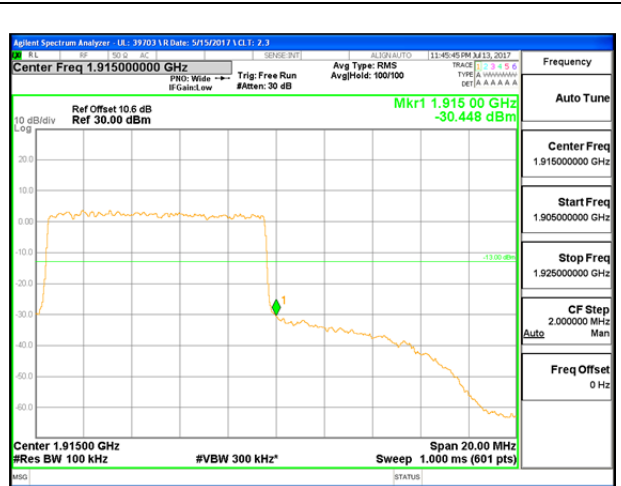

LTE B25 5MHz QPSK Low Channel FRB

LTE B25 5MHz QPSK High Channel FRB

LTE B25 5MHz 16QAM Low Channel 1RB

LTE B25 5MHz 16QAM High Channel 1RB

LTE B25 5MHz 16QAM Low Channel FRB

LTE B25 5MHz 16QAM High Channel FRB

LTE B25 10MHz QPSK Low Channel 1RB

LTE B25 10MHz QPSK High Channel 1RB

LTE B25 10MHz QPSK Low Channel FRB

LTE B25 10MHz QPSK High Channel FRB

LTE B25 10MHz 16QAM Low Channel 1RB

LTE B25 10MHz 16QAM High Channel 1RB

LTE B25 10MHz 16QAM Low Channel FRB

LTE B25 10MHz 16QAM High Channel FRB

LTE B25 15MHz QPSK Low Channel 1RB

LTE B25 15MHz QPSK High Channel 1RB

LTE B25 15MHz QPSK Low Channel FRB

LTE B25 15MHz QPSK High Channel FRB

LTE B25 15MHz 16QAM Low Channel 1RB

LTE B25 15MHz 16QAM High Channel 1RB

LTE B25 15MHz 16QAM Low Channel FRB

LTE B25 15MHz 16QAM High Channel FRB

LTE B25 20MHz QPSK Low Channel 1RB

LTE B25 20MHz QPSK High Channel 1RB