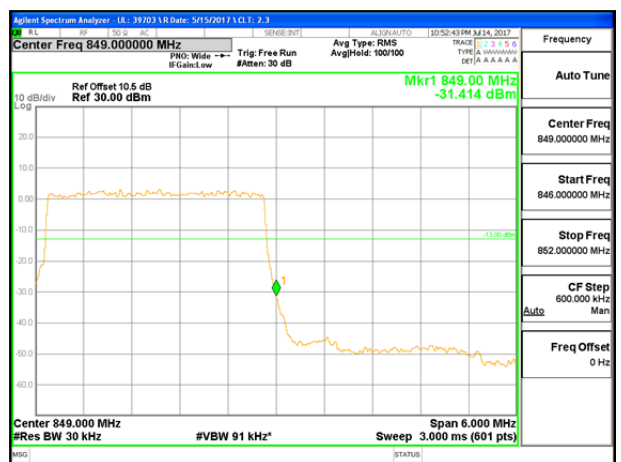

**LTE Band 26-Part 22**

LTE B26 1.4MHz QPSK Low Channel 1RB

LTE B26 1.4MHz QPSK High Channel 1RB

LTE B26 1.4MHz QPSK Low Channel FRB

LTE B26 1.4MHz QPSK High Channel FRB

LTE B26 1.4MHz 16QAM Low Channel 1RB

LTE B26 1.4MHz 16QAM High Channel 1RB

LTE B26 1.4MHz 16QAM Low Channel FRB

LTE B26 1.4MHz 16QAM High Channel FRB

LTE B26 3MHz QPSK Low Channel 1RB

LTE B26 3MHz QPSK High Channel 1RB

LTE B26 3MHz QPSK Low Channel FRB

LTE B26 3MHz QPSK High Channel FRB

LTE B26 3MHz 16QAM Low Channel 1RB

LTE B26 3MHz 16QAM High Channel 1RB

LTE B26 3MHz 16QAM Low Channel FRB

LTE B26 3MHz 16QAM High Channel FRB

LTE B26 5MHz QPSK Low Channel 1RB