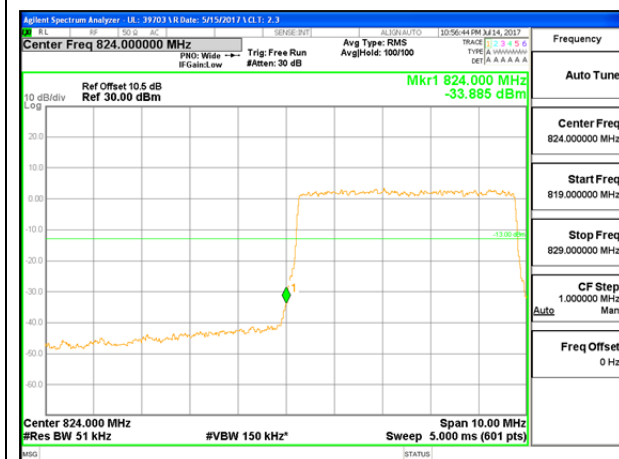

LTE B26 5MHz QPSK High Channel 1RB

LTE B26 5MHz QPSK Low Channel FRB

LTE B26 5MHz QPSK High Channel FRB

LTE B26 5MHz 16QAM Low Channel 1RB

LTE B26 5MHz 16QAM High Channel 1RB

LTE B26 5MHz 16QAM Low Channel FRB