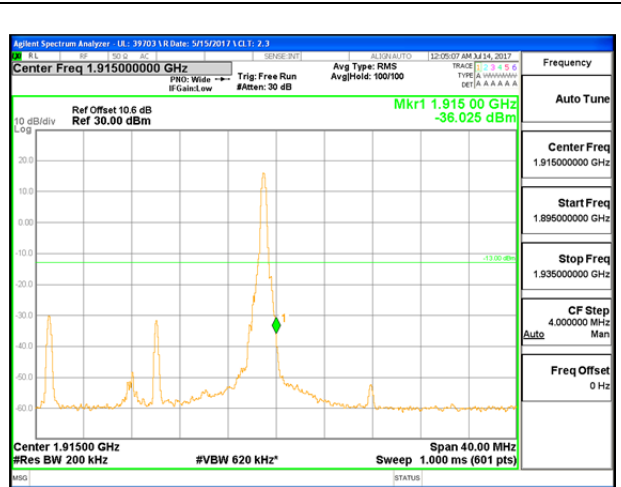

LTE B25 15MHz 16QAM Low Channel 1RB

LTE B25 15MHz 16QAM High Channel 1RB

LTE B25 15MHz 16QAM Low Channel FRB

LTE B25 15MHz 16QAM High Channel FRB

LTE B25 20MHz QPSK Low Channel 1RB

LTE B25 20MHz QPSK High Channel 1RB

LTE B25 20MHz QPSK Low Channel FRB

LTE B25 20MHz QPSK High Channel FRB

LTE B25 20MHz 16QAM Low Channel 1RB

LTE B25 20MHz 16QAM High Channel 1RB

LTE B25 20MHz 16QAM Low Channel FRB

LTE B25 20MHz 16QAM High Channel FRB