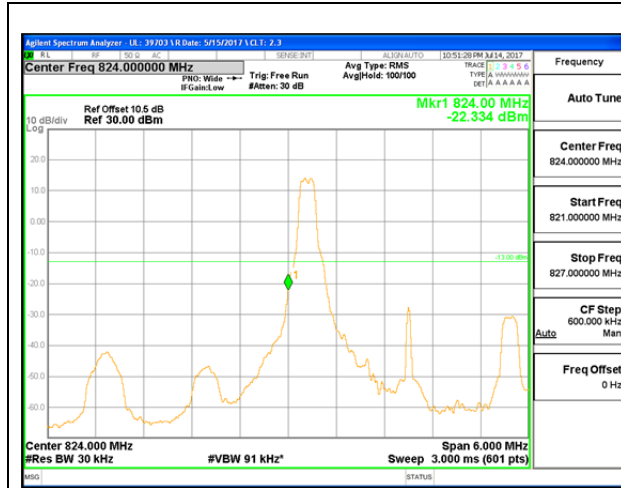

LTE B26 3MHz 16QAM Low Channel 1RB