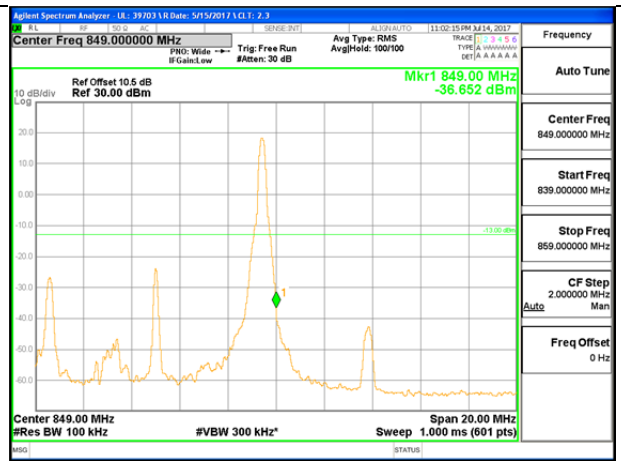

LTE B26 10MHz QPSK High Channel 1RB