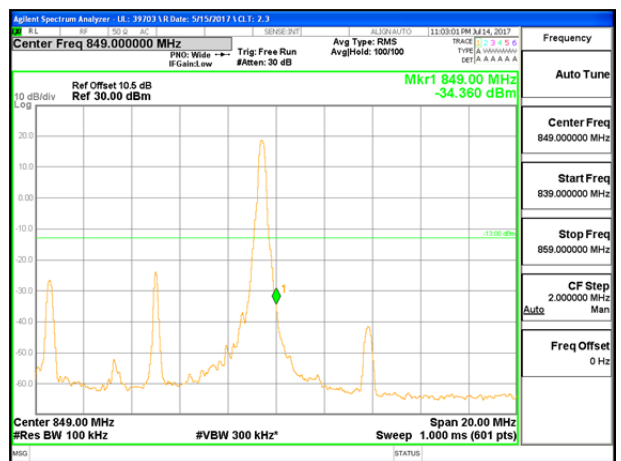

LTE B26 5MHz QPSK High Channel 1RB

LTE B26 5MHz QPSK Low Channel FRB

LTE B26 5MHz QPSK High Channel FRB

LTE B26 5MHz 16QAM Low Channel 1RB

LTE B26 5MHz 16QAM High Channel 1RB

LTE B26 5MHz 16QAM Low Channel FRB

LTE B26 5MHz 16QAM High Channel FRB

LTE B26 10MHz QPSK Low Channel 1RB

LTE B26 10MHz QPSK High Channel 1RB

LTE B26 10MHz QPSK Low Channel FRB

LTE B26 10MHz QPSK High Channel FRB

LTE B26 10MHz 16QAM Low Channel 1RB

LTE B26 10MHz 16QAM High Channel 1RB

LTE B26 10MHz 16QAM Low Channel FRB

LTE B26 10MHz 16QAM High Channel FRB

LTE B26 15MHz QPSK Low Channel 1RB

LTE B26 15MHz QPSK High Channel 1RB

LTE B26 15MHz QPSK Low Channel FRB