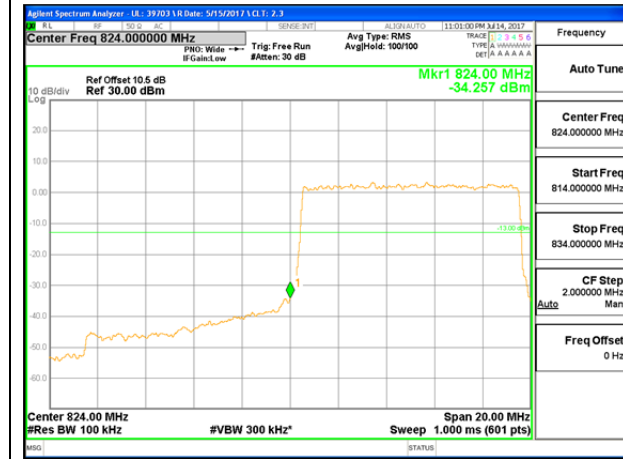

LTE B26 10MHz QPSK Low Channel FRB