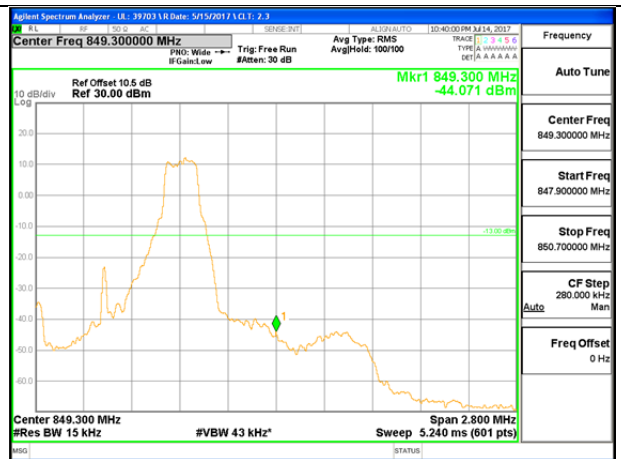

LTE B25 20MHz QPSK Low Channel FRB

LTE B25 20MHz QPSK High Channel FRB

LTE B25 20MHz 16QAM Low Channel 1RB

LTE B25 20MHz 16QAM High Channel 1RB

LTE B25 20MHz 16QAM Low Channel FRB

LTE B25 20MHz 16QAM High Channel FRB

**LTE Band 26-Part 22**

LTE B26 1.4MHz QPSK Low Channel 1RB

LTE B26 1.4MHz QPSK High Channel 1RB

LTE B26 1.4MHz QPSK Low Channel FRB

LTE B26 1.4MHz QPSK High Channel FRB

LTE B26 1.4MHz 16QAM Low Channel 1RB

LTE B26 1.4MHz 16QAM High Channel 1RB

LTE B26 1.4MHz 16QAM Low Channel FRB

LTE B26 1.4MHz 16QAM High Channel FRB

LTE B26 3MHz QPSK Low Channel 1RB

LTE B26 3MHz QPSK High Channel 1RB

LTE B26 3MHz QPSK Low Channel FRB