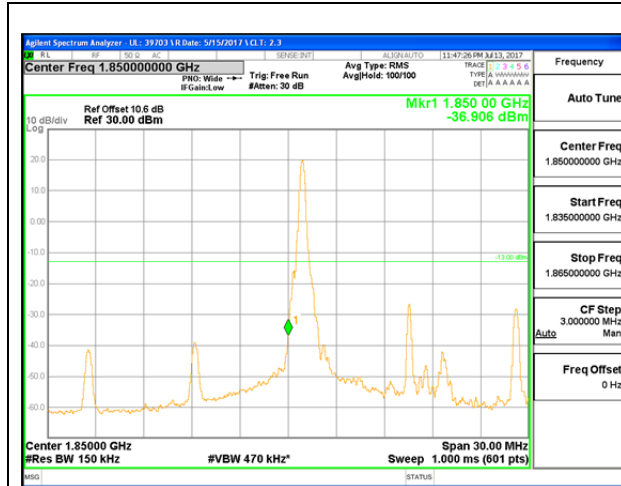

LTE B25 10MHz 16QAM Low Channel FRB

LTE B25 10MHz 16QAM High Channel FRB

LTE B25 15MHz QPSK Low Channel 1RB

LTE B25 15MHz QPSK High Channel 1RB

LTE B25 15MHz QPSK Low Channel FRB

LTE B25 15MHz QPSK High Channel FRB

LTE B25 15MHz 16QAM Low Channel 1RB

LTE B25 15MHz 16QAM High Channel 1RB

LTE B25 15MHz 16QAM Low Channel FRB

LTE B25 15MHz 16QAM High Channel FRB

LTE B25 20MHz QPSK Low Channel 1RB

LTE B25 20MHz QPSK High Channel 1RB