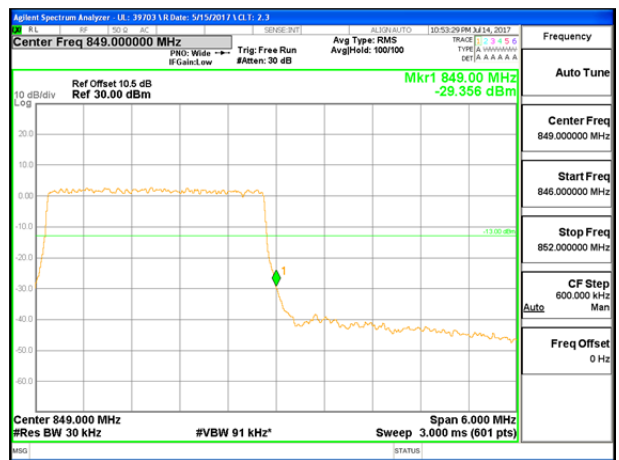

LTE B26 3MHz QPSK High Channel FRB

LTE B26 3MHz 16QAM Low Channel 1RB

LTE B26 3MHz 16QAM High Channel 1RB

LTE B26 3MHz 16QAM Low Channel FRB

LTE B26 3MHz 16QAM High Channel FRB

LTE B26 5MHz QPSK Low Channel 1RB