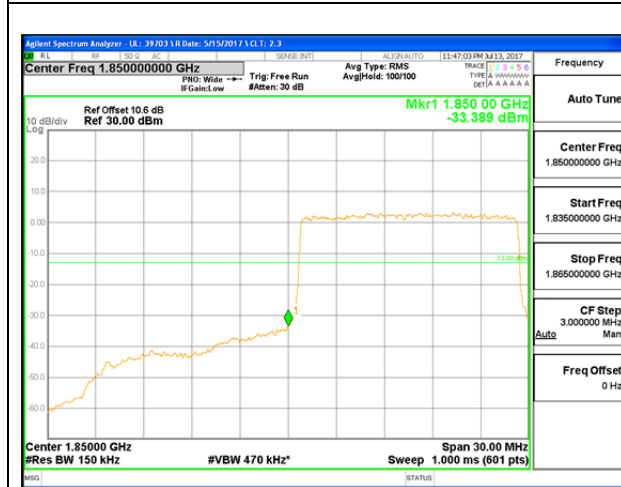

LTE B25 10MHz QPSK Low Channel 1RB

LTE B25 10MHz QPSK High Channel 1RB

LTE B25 10MHz QPSK Low Channel FRB

LTE B25 10MHz QPSK High Channel FRB

LTE B25 10MHz 16QAM Low Channel 1RB

LTE B25 10MHz 16QAM High Channel 1RB

LTE B25 10MHz 16QAM Low Channel FRB

LTE B25 10MHz 16QAM High Channel FRB

LTE B25 15MHz QPSK Low Channel 1RB

LTE B25 15MHz QPSK High Channel 1RB

LTE B25 15MHz QPSK Low Channel FRB

LTE B25 15MHz QPSK High Channel FRB

LTE B25 15MHz 16QAM Low Channel 1RB

LTE B25 15MHz 16QAM High Channel 1RB

LTE B25 15MHz 16QAM Low Channel FRB

LTE B25 15MHz 16QAM High Channel FRB

LTE B25 20MHz QPSK Low Channel 1RB

LTE B25 20MHz QPSK High Channel 1RB