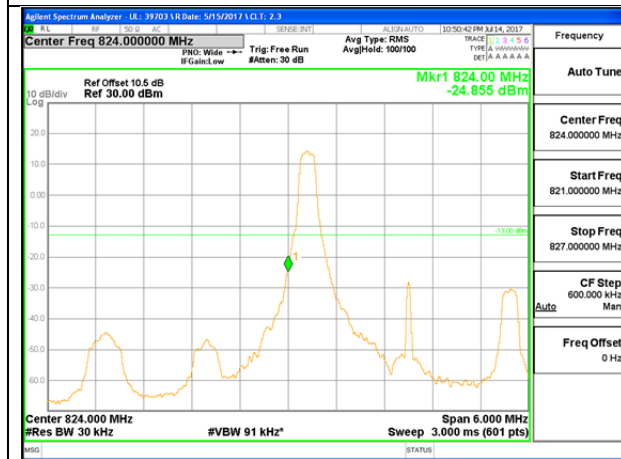

LTE B26 1.4MHz 16QAM High Channel 1RB

LTE B26 1.4MHz 16QAM Low Channel FRB

LTE B26 1.4MHz 16QAM High Channel FRB

LTE B26 3MHz QPSK Low Channel 1RB

LTE B26 3MHz QPSK High Channel 1RB

LTE B26 3MHz QPSK Low Channel FRB