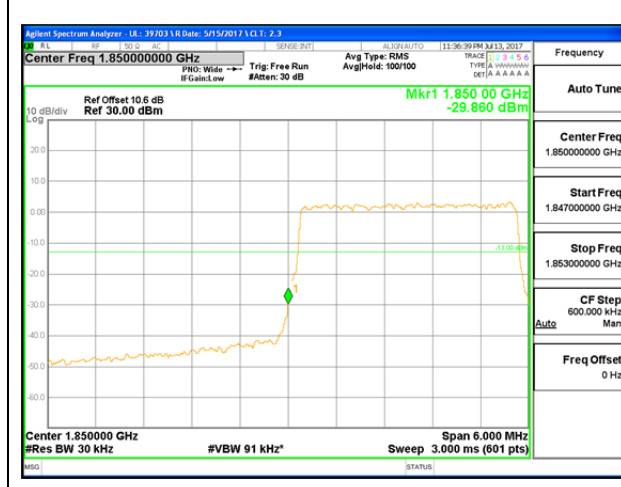

LTE B25 1.4MHz 16QAM Low Channel FRB

LTE B25 1.4MHz 16QAM High Channel FRB

LTE B25 3MHz QPSK Low Channel 1RB

LTE B25 3MHz QPSK High Channel 1RB

LTE B25 3MHz QPSK Low Channel FRB

LTE B25 3MHz QPSK High Channel FRB

LTE B25 3MHz 16QAM Low Channel 1RB

LTE B25 3MHz 16QAM High Channel 1RB

LTE B25 3MHz 16QAM Low Channel FRB

LTE B25 3MHz 16QAM High Channel FRB

LTE B25 5MHz QPSK Low Channel 1RB

LTE B25 5MHz QPSK High Channel 1RB

LTE B25 5MHz QPSK Low Channel FRB

LTE B25 5MHz QPSK High Channel FRB

LTE B25 5MHz 16QAM Low Channel 1RB

LTE B25 5MHz 16QAM High Channel 1RB

LTE B25 5MHz 16QAM Low Channel FRB

LTE B25 5MHz 16QAM High Channel FRB