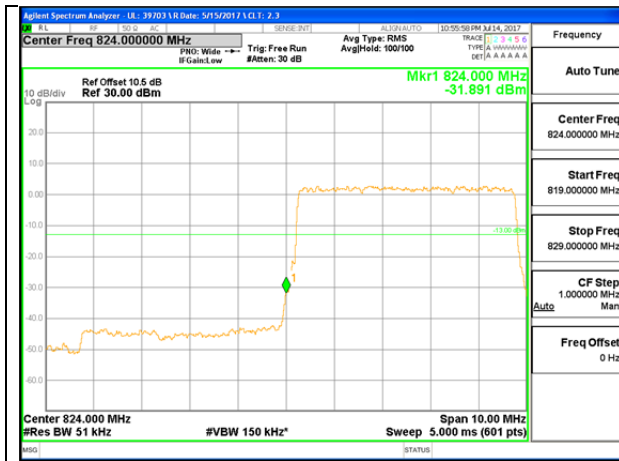

LTE B26 3MHz QPSK High Channel FRB

LTE B26 3MHz 16QAM Low Channel 1RB

LTE B26 3MHz 16QAM High Channel 1RB

LTE B26 3MHz 16QAM Low Channel FRB

LTE B26 3MHz 16QAM High Channel FRB

LTE B26 5MHz QPSK Low Channel 1RB

LTE B26 5MHz QPSK High Channel 1RB

LTE B26 5MHz QPSK Low Channel FRB

LTE B26 5MHz QPSK High Channel FRB

LTE B26 5MHz 16QAM Low Channel 1RB

LTE B26 5MHz 16QAM High Channel 1RB

LTE B26 5MHz 16QAM Low Channel FRB