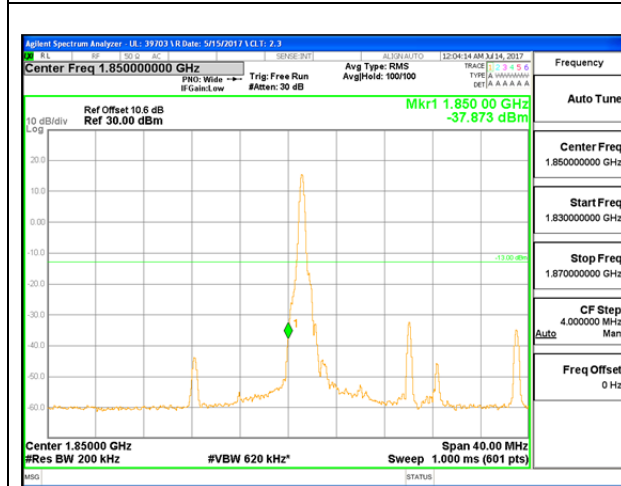

LTE B25 10MHz 16QAM Low Channel FRB

LTE B25 10MHz 16QAM High Channel FRB

LTE B25 15MHz QPSK Low Channel 1RB

LTE B25 15MHz QPSK High Channel 1RB

LTE B25 15MHz QPSK Low Channel FRB

LTE B25 15MHz QPSK High Channel FRB

LTE B25 15MHz 16QAM Low Channel 1RB

LTE B25 15MHz 16QAM High Channel 1RB

LTE B25 15MHz 16QAM Low Channel FRB

LTE B25 15MHz 16QAM High Channel FRB

LTE B25 20MHz QPSK Low Channel 1RB

LTE B25 20MHz QPSK High Channel 1RB

LTE B25 20MHz QPSK Low Channel FRB

LTE B25 20MHz QPSK High Channel FRB

LTE B25 20MHz 16QAM Low Channel 1RB

LTE B25 20MHz 16QAM High Channel 1RB

LTE B25 20MHz 16QAM Low Channel FRB

LTE B25 20MHz 16QAM High Channel FRB