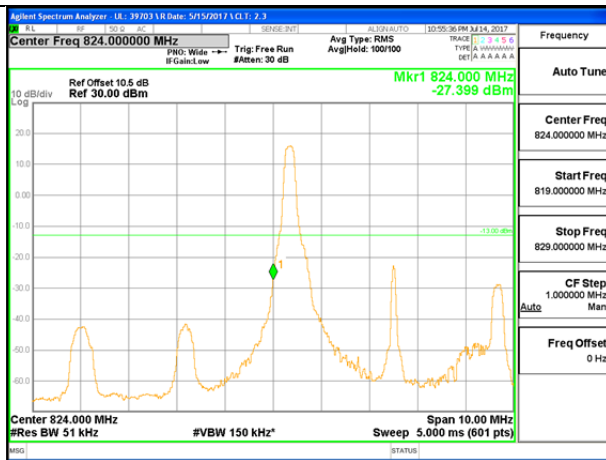

LTE B26 3MHz QPSK High Channel FRB

LTE B26 3MHz 16QAM Low Channel 1RB

LTE B26 3MHz 16QAM High Channel 1RB

LTE B26 3MHz 16QAM Low Channel FRB

LTE B26 3MHz 16QAM High Channel FRB

LTE B26 5MHz QPSK Low Channel 1RB