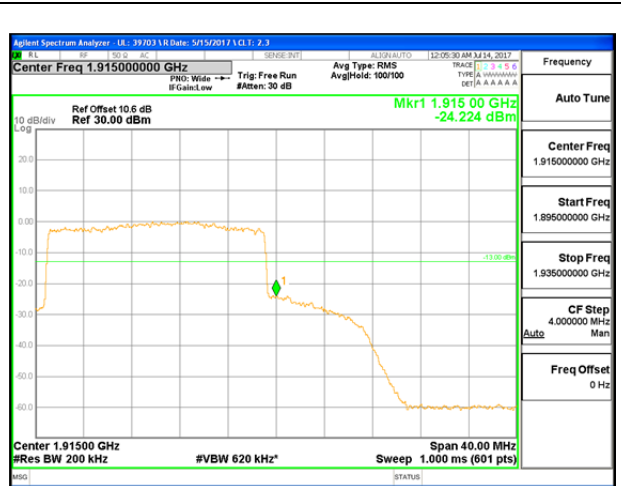

LTE B25 10MHz 16QAM Low Channel FRB

LTE B25 10MHz 16QAM High Channel FRB

LTE B25 15MHz QPSK Low Channel 1RB

LTE B25 15MHz QPSK High Channel 1RB

LTE B25 15MHz QPSK Low Channel FRB

LTE B25 15MHz QPSK High Channel FRB

LTE B25 15MHz 16QAM Low Channel 1RB

LTE B25 15MHz 16QAM High Channel 1RB

LTE B25 15MHz 16QAM Low Channel FRB

LTE B25 15MHz 16QAM High Channel FRB

LTE B25 20MHz QPSK Low Channel 1RB

LTE B25 20MHz QPSK High Channel 1RB

LTE B25 20MHz QPSK Low Channel FRB

LTE B25 20MHz QPSK High Channel FRB

LTE B25 20MHz 16QAM Low Channel 1RB

LTE B25 20MHz 16QAM High Channel 1RB

LTE B25 20MHz 16QAM Low Channel FRB

LTE B25 20MHz 16QAM High Channel FRB