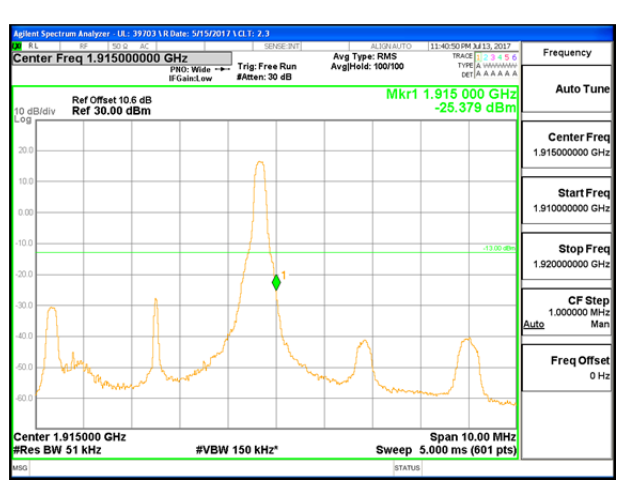

LTE B25 1.4MHz 16QAM Low Channel FRB

LTE B25 1.4MHz 16QAM High Channel FRB

LTE B25 3MHz QPSK Low Channel 1RB

LTE B25 3MHz QPSK High Channel 1RB

LTE B25 3MHz QPSK Low Channel FRB

LTE B25 3MHz QPSK High Channel FRB

LTE B25 3MHz 16QAM Low Channel 1RB

LTE B25 3MHz 16QAM High Channel 1RB

LTE B25 3MHz 16QAM Low Channel FRB

LTE B25 3MHz 16QAM High Channel FRB

LTE B25 5MHz QPSK Low Channel 1RB

LTE B25 5MHz QPSK High Channel 1RB

LTE B25 5MHz QPSK Low Channel FRB

LTE B25 5MHz QPSK High Channel FRB

LTE B25 5MHz 16QAM Low Channel 1RB

LTE B25 5MHz 16QAM High Channel 1RB

LTE B25 5MHz 16QAM Low Channel FRB

LTE B25 5MHz 16QAM High Channel FRB