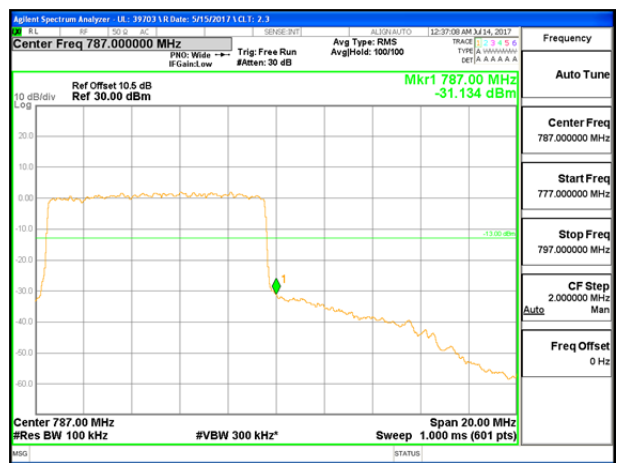

LTE B13 10MHz QPSK Low Channel 1RB

LTE B13 10MHz QPSK High Channel 1RB

LTE B13 10MHz QPSK Low Channel FRB

LTE B13 10MHz QPSK High Channel FRB

LTE B13 10MHz 16QAM Lo Channel 1RB

LTE B13 10MHz 16QAM High Channel 1RB

LTE B13 10MHz 16QAM Low Channel FRB

LTE B13 10MHz 16QAM High Channel FRB

LTE Band 25