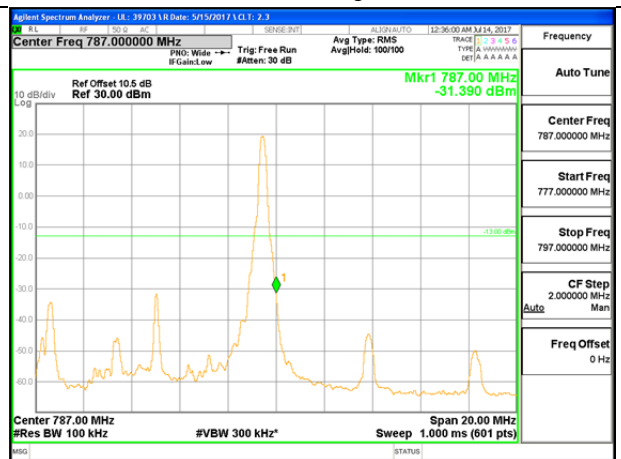

LTE B13 5MHz QPSK Low Channel FRB

LTE B13 5MHz QPSK High Channel FRB

LTE B13 5MHz 16QAM Low Channel 1RB

LTE B13 5MHz 16QAM High Channel 1RB

LTE B13 5MHz 16QAM Low Channel FRB

LTE B13 5MHz 16QAM High Channel FRB

LTE B13 10MHz QPSK Low Channel 1RB

LTE B13 10MHz QPSK High Channel 1RB

LTE B13 10MHz QPSK Low Channel FRB

LTE B13 10MHz QPSK High Channel FRB

LTE B13 10MHz 16QAM Lo Channel 1RB

LTE B13 10MHz 16QAM High Channel 1RB