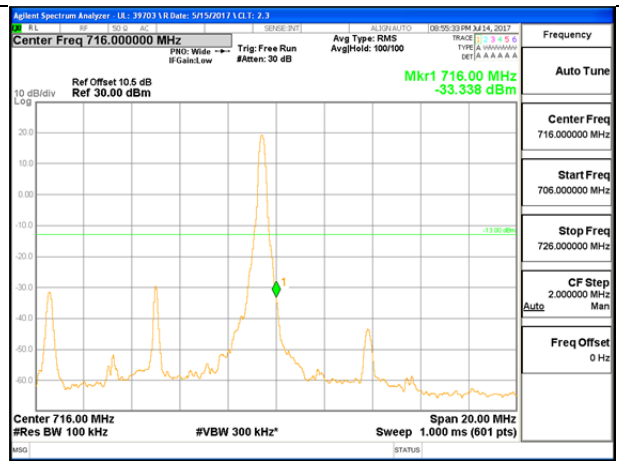

LTE B12 5MHz QPSK Low Channel 1RB

LTE B12 5MHz QPSK High Channel 1RB

LTE B12 5MHz QPSK Low Channel FRB

LTE B12 5MHz QPSK High Channel FRB

LTE B12 5MHz 16QAM Low Channel 1RB

LTE B12 5MHz 16QAM High Channel 1RB

LTE B12 5MHz 16QAM Low Channel FRB

LTE B12 5MHz 16QAM High Channel FRB

LTE B12 10MHz QPSK Low Channel 1RB

LTE B12 10MHz QPSK High Channel 1RB

LTE B12 10MHz QPSK Low Channel FRB

LTE B12 10MHz QPSK High Channel FRB