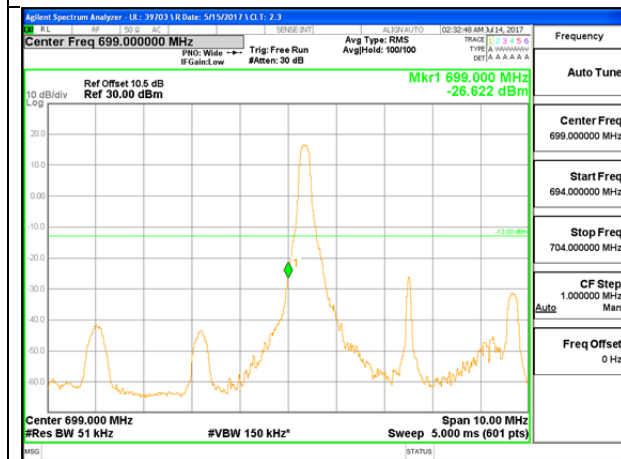

LTE B12 5MHz QPSK Low Channel 1RB

LTE B12 5MHz QPSK High Channel 1RB

LTE B12 5MHz QPSK Low Channel FRB

LTE B12 5MHz QPSK High Channel FRB

LTE B12 5MHz 16QAM Low Channel 1RB

LTE B12 5MHz 16QAM High Channel 1RB