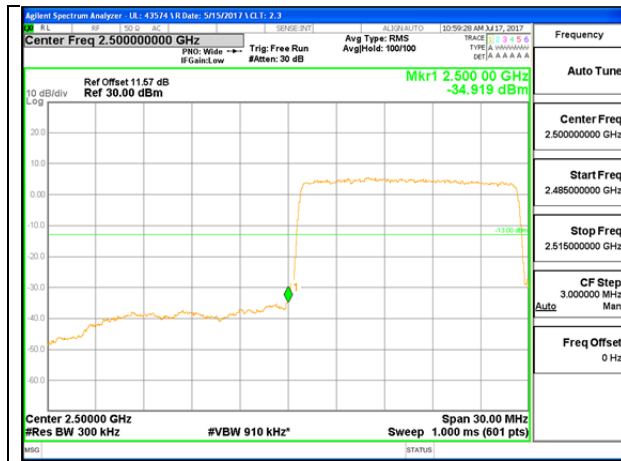

LTE B7 5MHz 16QAM Low Channel FRB

LTE B7 5MHz 16QAM High Channel FRB

LTE B7 10MHz QPSK Low Channel 1RB

LTE B7 10MHz QPSK High Channel 1RB

LTE B7 10MHz QPSK Low Channel FRB

LTE B7 10MHz QPSK High Channel FRB

LTE B7 10MHz 16QAM Low Channel 1RB

LTE B7 10MHz 16QAM High Channel 1RB

LTE B7 10MHz 16QAM Low Channel FRB

LTE B7 10MHz 16QAM High Channel FRB

LTE B7 15MHz QPSK Low Channel 1RB

LTE B7 15MHz QPSK High Channel 1RB

LTE B7 15MHz QPSK Low Channel FRB

LTE B7 15MHz QPSK High Channel FRB

LTE B7 15MHz 16QAM Low Channel 1RB

LTE B7 1MHz 16QAM High Channel 1RB

LTE B7 15MHz 16QAM Low Channel FRB

LTE B7 15MHz 16QAM High Channel FRB

LTE B7 20MHz QPSK Low Channel 1RB

LTE B7 20MHz QPSK High Channel 1RB

LTE B7 20MHz QPSK Low Channel FRB

LTE B7 20MHz QPSK High Channel FRB

LTE B7 20MHz 16QAM Low Channel 1RB

LTE B7 20MHz 16QAM High Channel 1RB