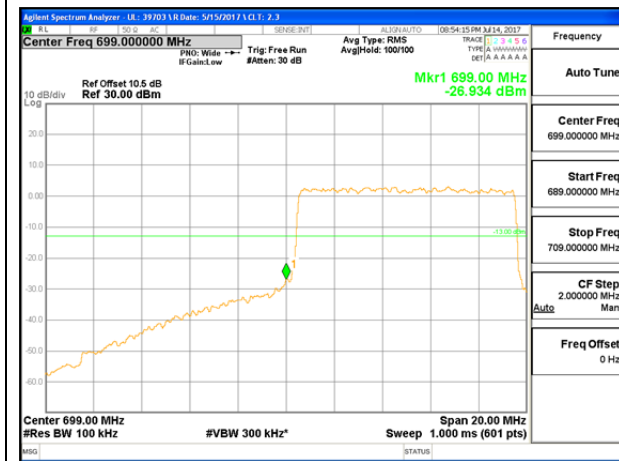

LTE B12 5MHz 16QAM Low Channel FRB

LTE B12 5MHz 16QAM High Channel FRB

LTE B12 10MHz QPSK Low Channel 1RB

LTE B12 10MHz QPSK High Channel 1RB

LTE B12 10MHz QPSK Low Channel FRB

LTE B12 10MHz QPSK High Channel FRB

LTE B12 10MHz 16QAM Low Channel 1RB

LTE B12 10MHz 16QAM High Channel 1RB

LTE B12 10MHz 16QAM Low Channel FRB

LTE B12 10MHz 16QAM High Channel FRB

LTE Band 13

LTE B13 5MHz QPSK Low Channel 1RB

LTE B13 5MHz QPSK High Channel 1RB