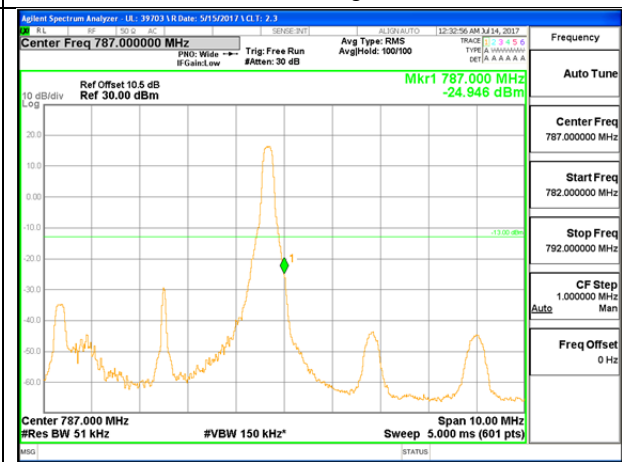

LTE B13 5MHz 16QAM High Channel 1RB