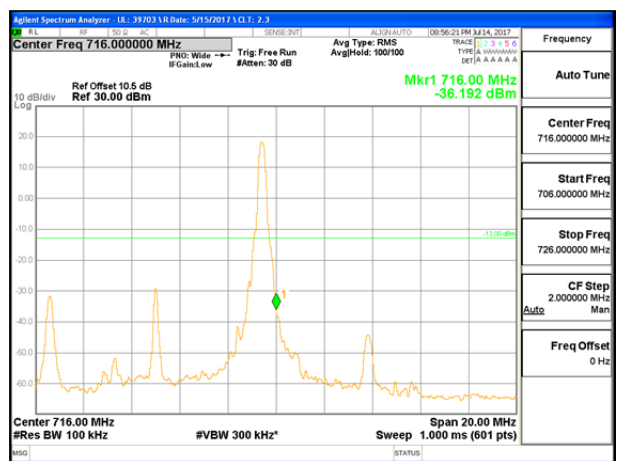

LTE B12 5MHz QPSK Low Channel 1RB

LTE B12 5MHz QPSK High Channel 1RB

LTE B12 5MHz QPSK Low Channel FRB

LTE B12 5MHz QPSK High Channel FRB

LTE B12 5MHz 16QAM Low Channel 1RB

LTE B12 5MHz 16QAM High Channel 1RB

LTE B12 5MHz 16QAM Low Channel FRB

LTE B12 5MHz 16QAM High Channel FRB

LTE B12 10MHz QPSK Low Channel 1RB

LTE B12 10MHz QPSK High Channel 1RB

LTE B12 10MHz QPSK Low Channel FRB

LTE B12 10MHz QPSK High Channel FRB

LTE B12 10MHz 16QAM Low Channel 1RB

LTE B12 10MHz 16QAM High Channel 1RB

LTE B12 10MHz 16QAM Low Channel FRB

LTE B12 10MHz 16QAM High Channel FRB

LTE Band 13

LTE B13 5MHz QPSK Low Channel 1RB

LTE B13 5MHz QPSK High Channel 1RB