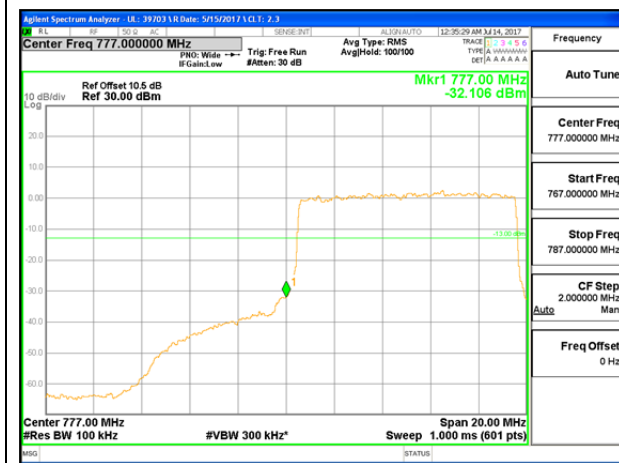

LTE B13 10MHz QPSK Low Channel 1RB

LTE B13 10MHz QPSK High Channel 1RB

LTE B13 10MHz QPSK Low Channel FRB

LTE B13 10MHz QPSK High Channel FRB

LTE B13 10MHz 16QAM Lo Channel 1RB

LTE B13 10MHz 16QAM High Channel 1RB

LTE B13 10MHz 16QAM Low Channel FRB

LTE B13 10MHz 16QAM High Channel FRB

LTE Band 25