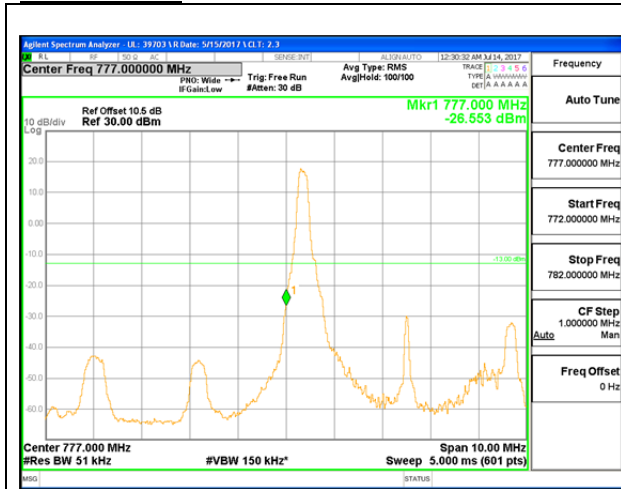

LTE B12 10MHz 16QAM Low Channel 1RB

LTE B12 10MHz 16QAM High Channel 1RB

LTE B12 10MHz 16QAM Low Channel FRB

LTE B12 10MHz 16QAM High Channel FRB

LTE Band 13

LTE B13 5MHz QPSK Low Channel 1RB

LTE B13 5MHz QPSK High Channel 1RB