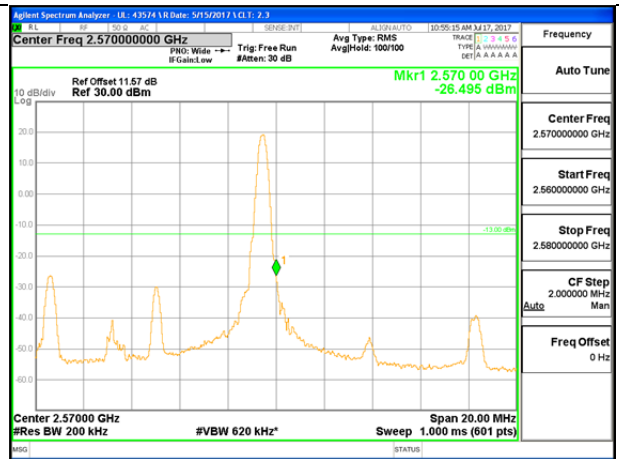

LTE B7 5MHz 16QAM Low Channel FRB

LTE B7 5MHz 16QAM High Channel FRB

LTE B7 10MHz QPSK Low Channel 1RB

LTE B7 10MHz QPSK High Channel 1RB

LTE B7 10MHz QPSK Low Channel FRB

LTE B7 10MHz QPSK High Channel FRB

LTE B7 10MHz 16QAM Low Channel 1RB

LTE B7 10MHz 16QAM High Channel 1RB

LTE B7 10MHz 16QAM Low Channel FRB

LTE B7 10MHz 16QAM High Channel FRB

LTE B7 15MHz QPSK Low Channel 1RB

LTE B7 15MHz QPSK High Channel 1RB

LTE B7 15MHz QPSK Low Channel FRB

LTE B7 15MHz QPSK High Channel FRB

LTE B7 15MHz 16QAM Low Channel 1RB

LTE B7 1MHz 16QAM High Channel 1RB

LTE B7 15MHz 16QAM Low Channel FRB

LTE B7 15MHz 16QAM High Channel FRB