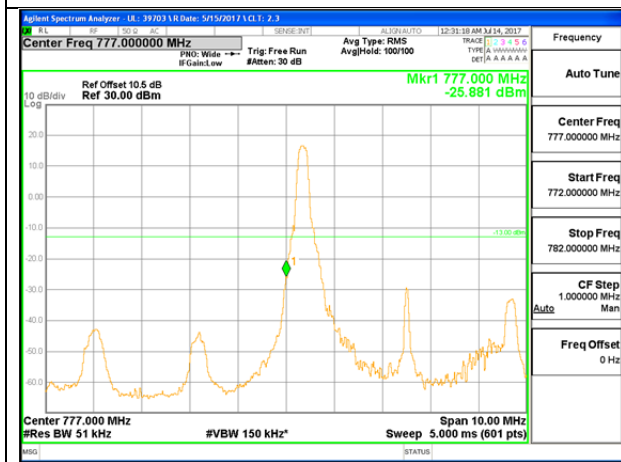

LTE B13 5MHz 16QAM Low Channel 1RB