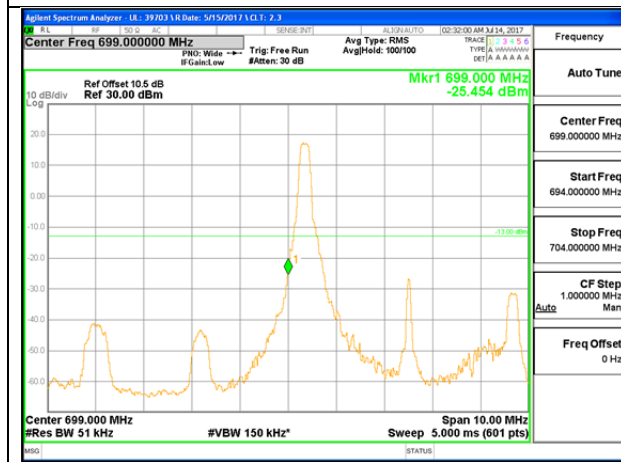

LTE B12 3MHz QPSK Low Channel FRB

LTE B12 3MHz QPSK High Channel FRB

LTE B12 3MHz 16QAM Low Channel 1RB

LTE B12 3MHz 16QAM High Channel 1RB

LTE B12 3MHz 16QAM Low Channel FRB

LTE B12 3MHz 16QAM High Channel FRB