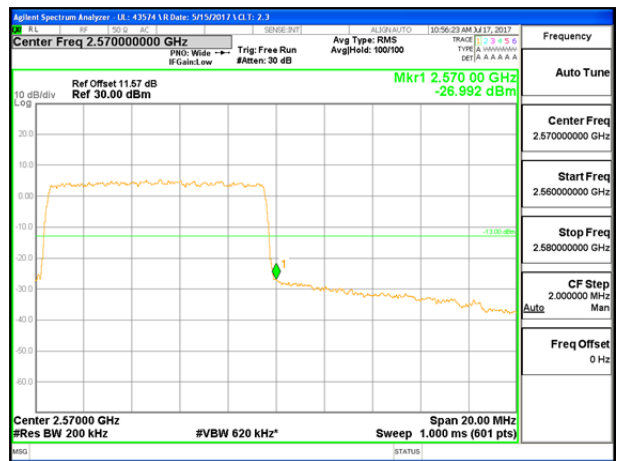

LTE B7 5MHz 16QAM Low Channel FRB

LTE B7 5MHz 16QAM High Channel FRB

LTE B7 10MHz QPSK Low Channel 1RB

LTE B7 10MHz QPSK High Channel 1RB

LTE B7 10MHz QPSK Low Channel FRB

LTE B7 10MHz QPSK High Channel FRB

LTE B7 10MHz 16QAM Low Channel 1RB

LTE B7 10MHz 16QAM High Channel 1RB

LTE B7 10MHz 16QAM Low Channel FRB

LTE B7 10MHz 16QAM High Channel FRB

LTE B7 15MHz QPSK Low Channel 1RB

LTE B7 15MHz QPSK High Channel 1RB

LTE B7 15MHz QPSK Low Channel FRB

LTE B7 15MHz QPSK High Channel FRB

LTE B7 15MHz 16QAM Low Channel 1RB

LTE B7 1MHz 16QAM High Channel 1RB

LTE B7 15MHz 16QAM Low Channel FRB

LTE B7 15MHz 16QAM High Channel FRB