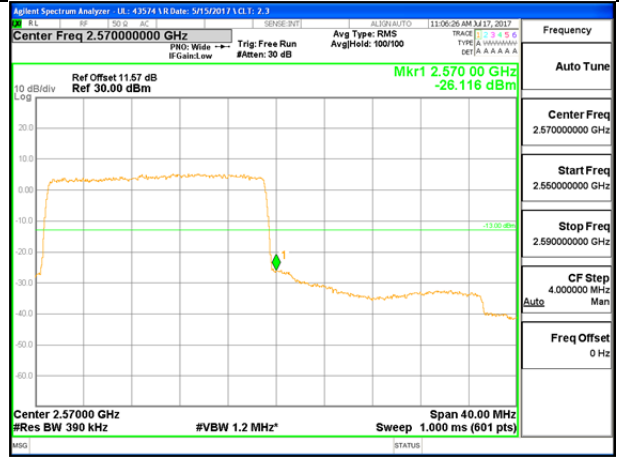

LTE B7 10MHz 16QAM Low Channel 1RB

LTE B7 10MHz 16QAM High Channel 1RB

LTE B7 10MHz 16QAM Low Channel FRB

LTE B7 10MHz 16QAM High Channel FRB

LTE B7 15MHz QPSK Low Channel 1RB

LTE B7 15MHz QPSK High Channel 1RB

LTE B7 15MHz QPSK Low Channel FRB

LTE B7 15MHz QPSK High Channel FRB

LTE B7 15MHz 16QAM Low Channel 1RB

LTE B7 1MHz 16QAM High Channel 1RB

LTE B7 15MHz 16QAM Low Channel FRB

LTE B7 15MHz 16QAM High Channel FRB

LTE B7 20MHz QPSK Low Channel 1RB

LTE B7 20MHz QPSK High Channel 1RB

LTE B7 20MHz QPSK Low Channel FRB

LTE B7 20MHz QPSK High Channel FRB

LTE B7 20MHz 16QAM Low Channel 1RB

LTE B7 20MHz 16QAM High Channel 1RB

LTE B7 20MHz 16QAM Low Channel FRB

LTE B7 20MHz 16QAM High Channel FRB

LTE Band 12

LTE B12 1.4MHz QPSK Low Channel 1RB

LTE B12 1.4MHz QPSK High Channel 1RB

LTE B12 1.4MHz QPSK Low Channel FRB

LTE B12 1.4MHz QPSK High Channel FRB