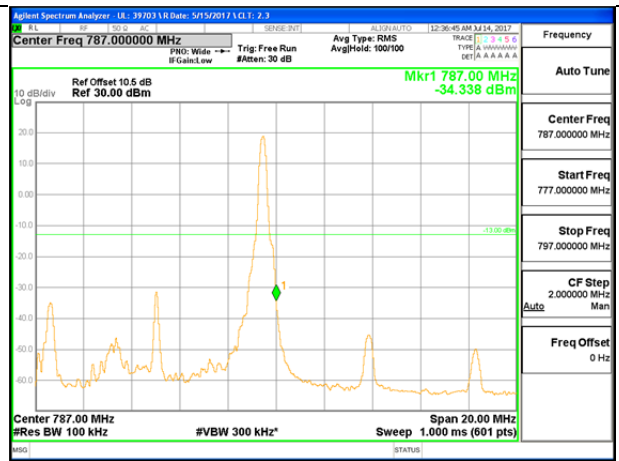

LTE B13 10MHz QPSK Low Channel 1RB

LTE B13 10MHz QPSK High Channel 1RB

LTE B13 10MHz QPSK Low Channel FRB

LTE B13 10MHz QPSK High Channel FRB

LTE B13 10MHz 16QAM Lo Channel 1RB

LTE B13 10MHz 16QAM High Channel 1RB

LTE B13 10MHz 16QAM Low Channel FRB

LTE B13 10MHz 16QAM High Channel FRB

LTE Band 25