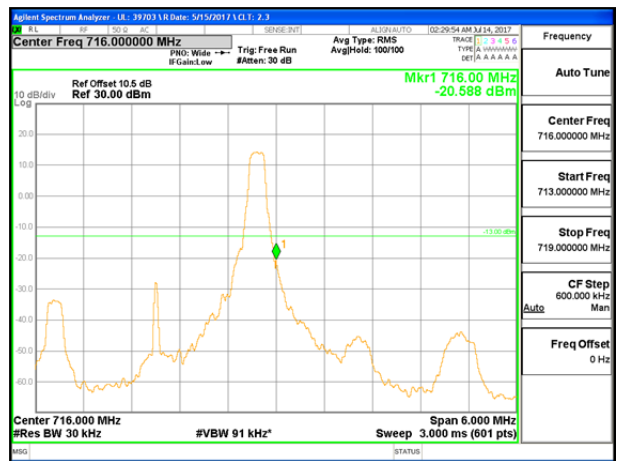

LTE B7 20MHz 16QAM Low Channel FRB

LTE B7 20MHz 16QAM High Channel FRB

LTE Band 12

LTE B12 1.4MHz QPSK Low Channel 1RB

LTE B12 1.4MHz QPSK High Channel 1RB

LTE B12 1.4MHz QPSK Low Channel FRB

LTE B12 1.4MHz QPSK High Channel FRB

LTE B12 1.4MHz 16QAM Low Channel 1RB

LTE B12 1.4MHz 16QAM High Channel 1RB

LTE B12 1.4MHz 16QAM Low Channel FRB

LTE B12 1.4MHz 16QAM High Channel FRB

LTE B12 3MHz QPSK Low Channel 1RB

LTE B12 3MHz QPSK High Channel 1RB

LTE B12 3MHz QPSK Low Channel FRB

LTE B12 3MHz QPSK High Channel FRB

LTE B12 3MHz 16QAM Low Channel 1RB

LTE B12 3MHz 16QAM High Channel 1RB

LTE B12 3MHz 16QAM Low Channel FRB

LTE B12 3MHz 16QAM High Channel FRB