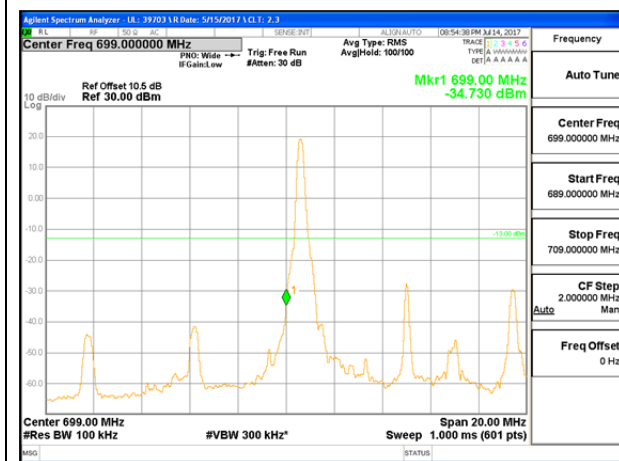

LTE B12 5MHz 16QAM Low Channel FRB

LTE B12 5MHz 16QAM High Channel FRB

LTE B12 10MHz QPSK Low Channel 1RB

LTE B12 10MHz QPSK High Channel 1RB

LTE B12 10MHz QPSK Low Channel FRB

LTE B12 10MHz QPSK High Channel FRB