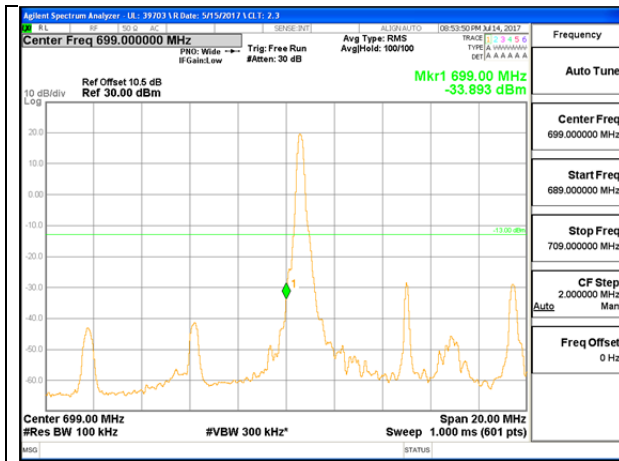

LTE B12 5MHz QPSK Low Channel 1RB

LTE B12 5MHz QPSK High Channel 1RB

LTE B12 5MHz QPSK Low Channel FRB

LTE B12 5MHz QPSK High Channel FRB

LTE B12 5MHz 16QAM Low Channel 1RB

LTE B12 5MHz 16QAM High Channel 1RB

LTE B12 5MHz 16QAM Low Channel FRB

LTE B12 5MHz 16QAM High Channel FRB

LTE B12 10MHz QPSK Low Channel 1RB

LTE B12 10MHz QPSK High Channel 1RB

LTE B12 10MHz QPSK Low Channel FRB

LTE B12 10MHz QPSK High Channel FRB