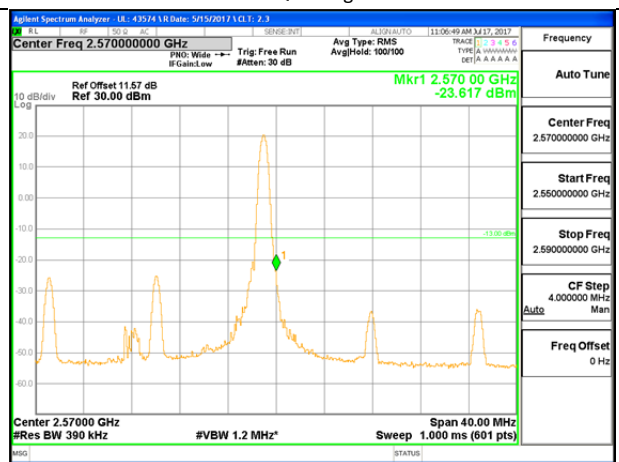

LTE B7 15MHz QPSK Low Channel FRB

LTE B7 15MHz QPSK High Channel FRB

LTE B7 15MHz 16QAM Low Channel 1RB

LTE B7 1MHz 16QAM High Channel 1RB

LTE B7 15MHz 16QAM Low Channel FRB

LTE B7 15MHz 16QAM High Channel FRB

LTE B7 20MHz QPSK Low Channel 1RB

LTE B7 20MHz QPSK High Channel 1RB

LTE B7 20MHz QPSK Low Channel FRB

LTE B7 20MHz QPSK High Channel FRB

LTE B7 20MHz 16QAM Low Channel 1RB

LTE B7 20MHz 16QAM High Channel 1RB

LTE B7 20MHz 16QAM Low Channel FRB

LTE B7 20MHz 16QAM High Channel FRB

LTE Band 12

LTE B12 1.4MHz QPSK Low Channel 1RB

LTE B12 1.4MHz QPSK High Channel 1RB

LTE B12 1.4MHz QPSK Low Channel FRB

LTE B12 1.4MHz QPSK High Channel FRB