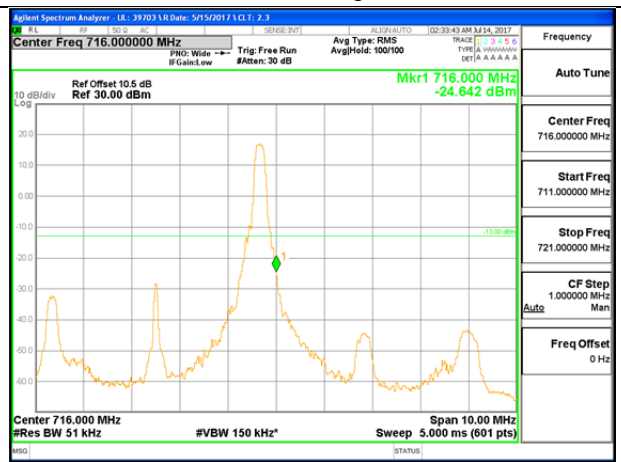

LTE B12 5MHz QPSK High Channel 1RB