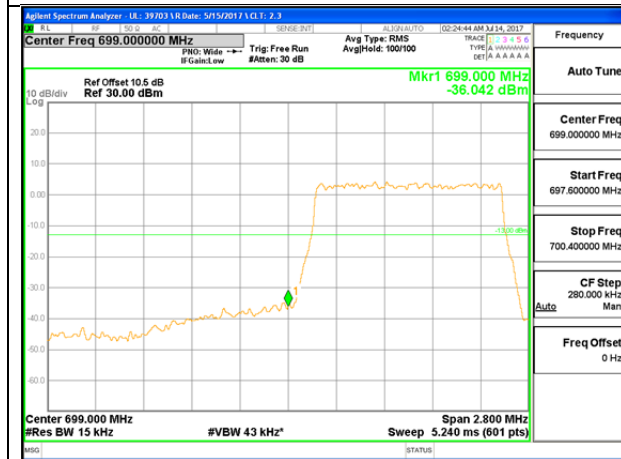

LTE B7 20MHz QPSK Low Channel 1RB

LTE B7 20MHz QPSK High Channel 1RB

LTE B7 20MHz QPSK Low Channel FRB

LTE B7 20MHz QPSK High Channel FRB

LTE B7 20MHz 16QAM Low Channel 1RB

LTE B7 20MHz 16QAM High Channel 1RB

LTE B7 20MHz 16QAM Low Channel FRB

LTE B7 20MHz 16QAM High Channel FRB

LTE Band 12

LTE B12 1.4MHz QPSK Low Channel 1RB

LTE B12 1.4MHz QPSK High Channel 1RB

LTE B12 1.4MHz QPSK Low Channel FRB

LTE B12 1.4MHz QPSK High Channel FRB

LTE B12 1.4MHz 16QAM Low Channel 1RB

LTE B12 1.4MHz 16QAM High Channel 1RB

LTE B12 1.4MHz 16QAM Low Channel FRB

LTE B12 1.4MHz 16QAM High Channel FRB

LTE B12 3MHz QPSK Low Channel 1RB

LTE B12 3MHz QPSK High Channel 1RB