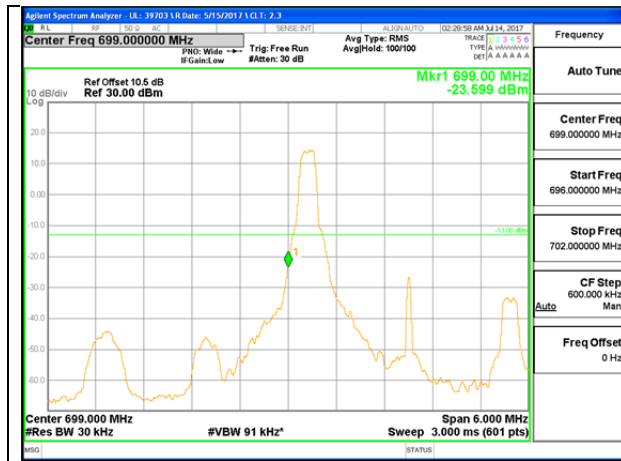

LTE B12 3MHz 16QAM Low Channel 1RB