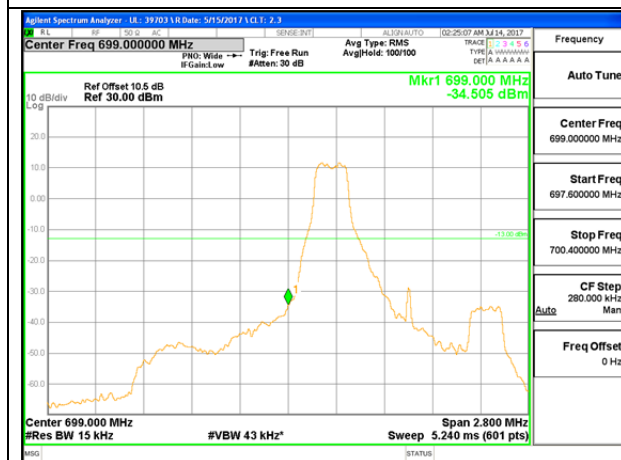

LTE B7 20MHz QPSK Low Channel 1RB

LTE B7 20MHz QPSK High Channel 1RB

LTE B7 20MHz QPSK Low Channel FRB

LTE B7 20MHz QPSK High Channel FRB

LTE B7 20MHz 16QAM Low Channel 1RB

LTE B7 20MHz 16QAM High Channel 1RB

LTE B7 20MHz 16QAM Low Channel FRB

LTE B7 20MHz 16QAM High Channel FRB

LTE Band 12

LTE B12 1.4MHz QPSK Low Channel 1RB

LTE B12 1.4MHz QPSK High Channel 1RB

LTE B12 1.4MHz QPSK Low Channel FRB

LTE B12 1.4MHz QPSK High Channel FRB

LTE B12 1.4MHz 16QAM Low Channel 1RB

LTE B12 1.4MHz 16QAM High Channel 1RB

LTE B12 1.4MHz 16QAM Low Channel FRB

LTE B12 1.4MHz 16QAM High Channel FRB

LTE B12 3MHz QPSK Low Channel 1RB

LTE B12 3MHz QPSK High Channel 1RB