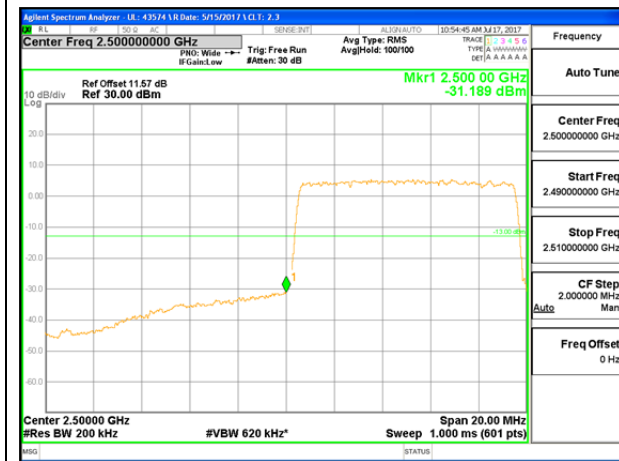

LTE B7 5MHz 16QAM Low Channel FRB

LTE B7 5MHz 16QAM High Channel FRB

LTE B7 10MHz QPSK Low Channel 1RB

LTE B7 10MHz QPSK High Channel 1RB

LTE B7 10MHz QPSK Low Channel FRB

LTE B7 10MHz QPSK High Channel FRB

LTE B7 10MHz 16QAM Low Channel 1RB

LTE B7 10MHz 16QAM High Channel 1RB

LTE B7 10MHz 16QAM Low Channel FRB

LTE B7 10MHz 16QAM High Channel FRB

LTE B7 15MHz QPSK Low Channel 1RB

LTE B7 15MHz QPSK High Channel 1RB

LTE B7 15MHz QPSK Low Channel FRB

LTE B7 15MHz QPSK High Channel FRB

LTE B7 15MHz 16QAM Low Channel 1RB

LTE B7 1MHz 16QAM High Channel 1RB

LTE B7 15MHz 16QAM Low Channel FRB

LTE B7 15MHz 16QAM High Channel FRB