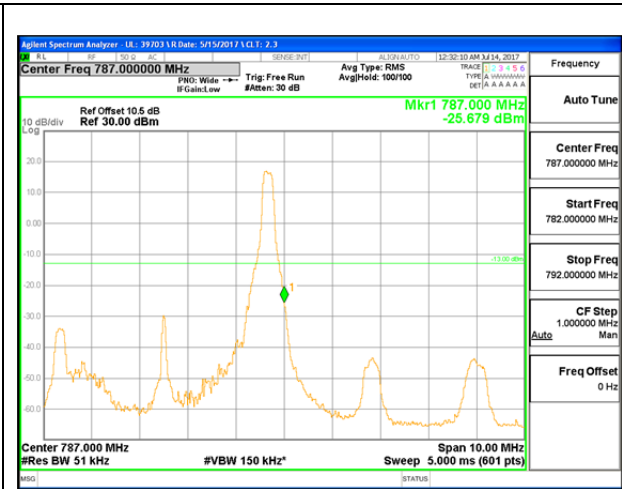

LTE B12 10MHz 16QAM Low Channel 1RB

LTE B12 10MHz 16QAM High Channel 1RB

LTE B12 10MHz 16QAM Low Channel FRB

LTE B12 10MHz 16QAM High Channel FRB

LTE Band 13

LTE B13 5MHz QPSK Low Channel 1RB

LTE B13 5MHz QPSK High Channel 1RB