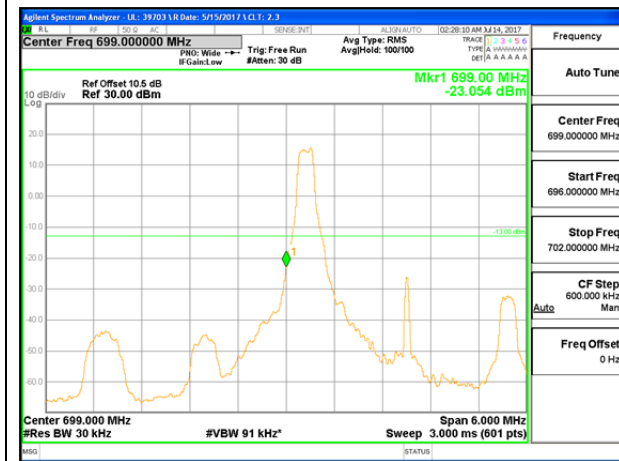

LTE B12 1.4MHz 16QAM Low Channel 1RB

LTE B12 1.4MHz 16QAM High Channel 1RB

LTE B12 1.4MHz 16QAM Low Channel FRB

LTE B12 1.4MHz 16QAM High Channel FRB

LTE B12 3MHz QPSK Low Channel 1RB

LTE B12 3MHz QPSK High Channel 1RB