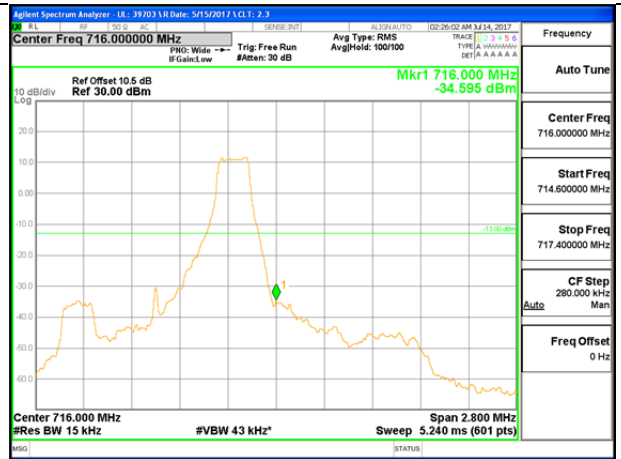

LTE B7 20MHz QPSK Low Channel 1RB

LTE B7 20MHz QPSK High Channel 1RB

LTE B7 20MHz QPSK Low Channel FRB

LTE B7 20MHz QPSK High Channel FRB

LTE B7 20MHz 16QAM Low Channel 1RB

LTE B7 20MHz 16QAM High Channel 1RB

LTE B7 20MHz 16QAM Low Channel FRB

LTE B7 20MHz 16QAM High Channel FRB

LTE Band 12

LTE B12 1.4MHz QPSK Low Channel 1RB

LTE B12 1.4MHz QPSK High Channel 1RB

LTE B12 1.4MHz QPSK Low Channel FRB

LTE B12 1.4MHz QPSK High Channel FRB

LTE B12 1.4MHz 16QAM Low Channel 1RB

LTE B12 1.4MHz 16QAM High Channel 1RB

LTE B12 1.4MHz 16QAM Low Channel FRB

LTE B12 1.4MHz 16QAM High Channel FRB

LTE B12 3MHz QPSK Low Channel 1RB

LTE B12 3MHz QPSK High Channel 1RB