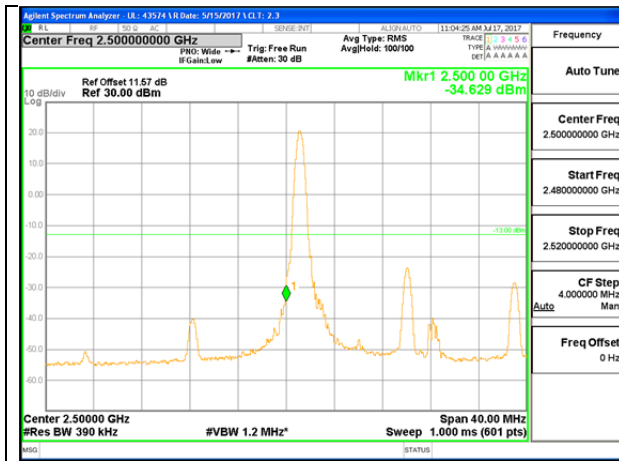

LTE B7 10MHz 16QAM Low Channel 1RB

LTE B7 10MHz 16QAM High Channel 1RB

LTE B7 10MHz 16QAM Low Channel FRB

LTE B7 10MHz 16QAM High Channel FRB

LTE B7 15MHz QPSK Low Channel 1RB

LTE B7 15MHz QPSK High Channel 1RB

LTE B7 15MHz QPSK Low Channel FRB

LTE B7 15MHz QPSK High Channel FRB

LTE B7 15MHz 16QAM Low Channel 1RB

LTE B7 1MHz 16QAM High Channel 1RB

LTE B7 15MHz 16QAM Low Channel FRB

LTE B7 15MHz 16QAM High Channel FRB

LTE B7 20MHz QPSK Low Channel 1RB

LTE B7 20MHz QPSK High Channel 1RB

LTE B7 20MHz QPSK Low Channel FRB

LTE B7 20MHz QPSK High Channel FRB

LTE B7 20MHz 16QAM Low Channel 1RB

LTE B7 20MHz 16QAM High Channel 1RB