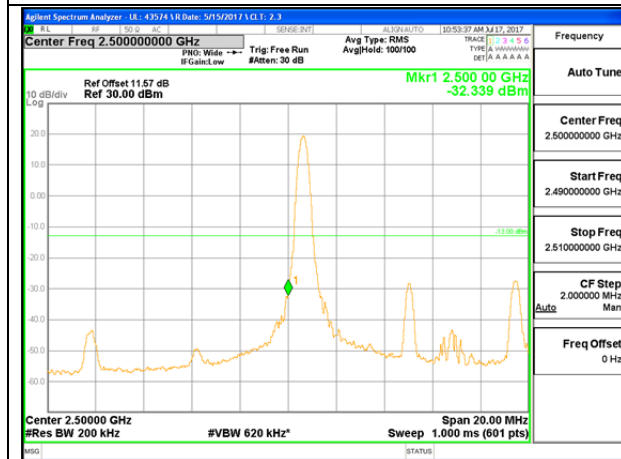

LTE B7 5MHz 16QAM Low Channel FRB

LTE B7 5MHz 16QAM High Channel FRB

LTE B7 10MHz QPSK Low Channel 1RB

LTE B7 10MHz QPSK High Channel 1RB

LTE B7 10MHz QPSK Low Channel FRB

LTE B7 10MHz QPSK High Channel FRB

LTE B7 10MHz 16QAM Low Channel 1RB

LTE B7 10MHz 16QAM High Channel 1RB

LTE B7 10MHz 16QAM Low Channel FRB

LTE B7 10MHz 16QAM High Channel FRB

LTE B7 15MHz QPSK Low Channel 1RB

LTE B7 15MHz QPSK High Channel 1RB

LTE B7 15MHz QPSK Low Channel FRB

LTE B7 15MHz QPSK High Channel FRB

LTE B7 15MHz 16QAM Low Channel 1RB

LTE B7 1MHz 16QAM High Channel 1RB

LTE B7 15MHz 16QAM Low Channel FRB

LTE B7 15MHz 16QAM High Channel FRB