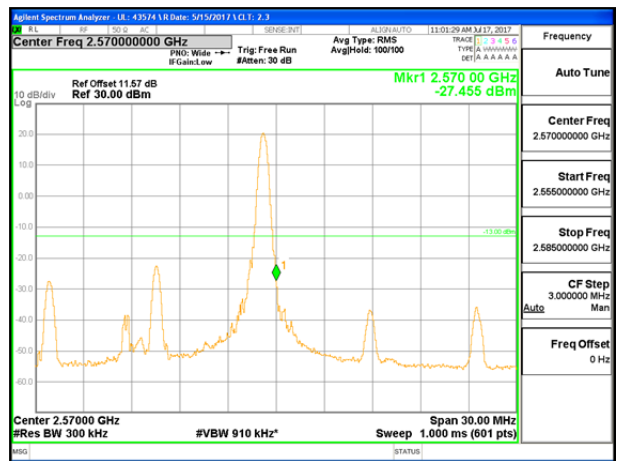

LTE B7 5MHz 16QAM Low Channel FRB

LTE B7 5MHz 16QAM High Channel FRB

LTE B7 10MHz QPSK Low Channel 1RB

LTE B7 10MHz QPSK High Channel 1RB

LTE B7 10MHz QPSK Low Channel FRB

LTE B7 10MHz QPSK High Channel FRB

LTE B7 10MHz 16QAM Low Channel 1RB

LTE B7 10MHz 16QAM High Channel 1RB

LTE B7 10MHz 16QAM Low Channel FRB

LTE B7 10MHz 16QAM High Channel FRB

LTE B7 15MHz QPSK Low Channel 1RB

LTE B7 15MHz QPSK High Channel 1RB

LTE B7 15MHz QPSK Low Channel FRB

LTE B7 15MHz QPSK High Channel FRB

LTE B7 15MHz 16QAM Low Channel 1RB

LTE B7 1MHz 16QAM High Channel 1RB

LTE B7 15MHz 16QAM Low Channel FRB

LTE B7 15MHz 16QAM High Channel FRB

LTE B7 20MHz QPSK Low Channel 1RB

LTE B7 20MHz QPSK High Channel 1RB

LTE B7 20MHz QPSK Low Channel FRB

LTE B7 20MHz QPSK High Channel FRB

LTE B7 20MHz 16QAM Low Channel 1RB

LTE B7 20MHz 16QAM High Channel 1RB