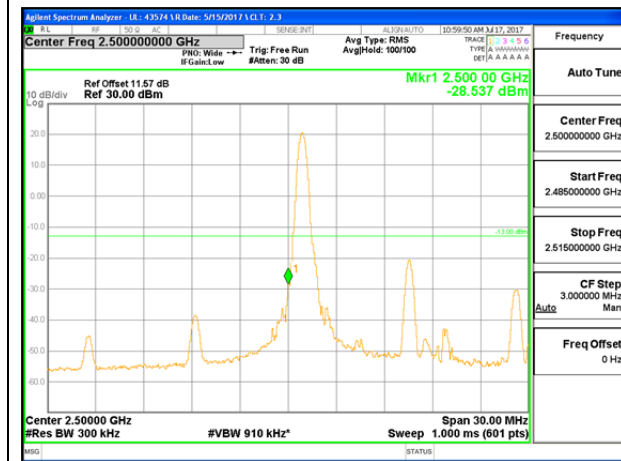

LTE B7 5MHz 16QAM Low Channel FRB

LTE B7 5MHz 16QAM High Channel FRB

LTE B7 10MHz QPSK Low Channel 1RB

LTE B7 10MHz QPSK High Channel 1RB

LTE B7 10MHz QPSK Low Channel FRB

LTE B7 10MHz QPSK High Channel FRB

LTE B7 10MHz 16QAM Low Channel 1RB

LTE B7 10MHz 16QAM High Channel 1RB

LTE B7 10MHz 16QAM Low Channel FRB

LTE B7 10MHz 16QAM High Channel FRB

LTE B7 15MHz QPSK Low Channel 1RB

LTE B7 15MHz QPSK High Channel 1RB

LTE B7 15MHz QPSK Low Channel FRB

LTE B7 15MHz QPSK High Channel FRB

LTE B7 15MHz 16QAM Low Channel 1RB

LTE B7 1MHz 16QAM High Channel 1RB

LTE B7 15MHz 16QAM Low Channel FRB

LTE B7 15MHz 16QAM High Channel FRB

LTE B7 20MHz QPSK Low Channel 1RB

LTE B7 20MHz QPSK High Channel 1RB

LTE B7 20MHz QPSK Low Channel FRB

LTE B7 20MHz QPSK High Channel FRB

LTE B7 20MHz 16QAM Low Channel 1RB

LTE B7 20MHz 16QAM High Channel 1RB