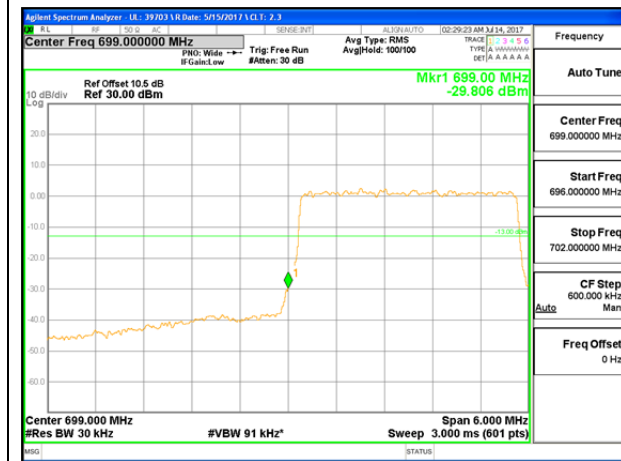

LTE B12 3MHz QPSK Low Channel FRB

LTE B12 3MHz QPSK High Channel FRB

LTE B12 3MHz 16QAM Low Channel 1RB

LTE B12 3MHz 16QAM High Channel 1RB

LTE B12 3MHz 16QAM Low Channel FRB

LTE B12 3MHz 16QAM High Channel FRB

LTE B12 5MHz QPSK Low Channel 1RB

LTE B12 5MHz QPSK High Channel 1RB

LTE B12 5MHz QPSK Low Channel FRB

LTE B12 5MHz QPSK High Channel FRB

LTE B12 5MHz 16QAM Low Channel 1RB

LTE B12 5MHz 16QAM High Channel 1RB