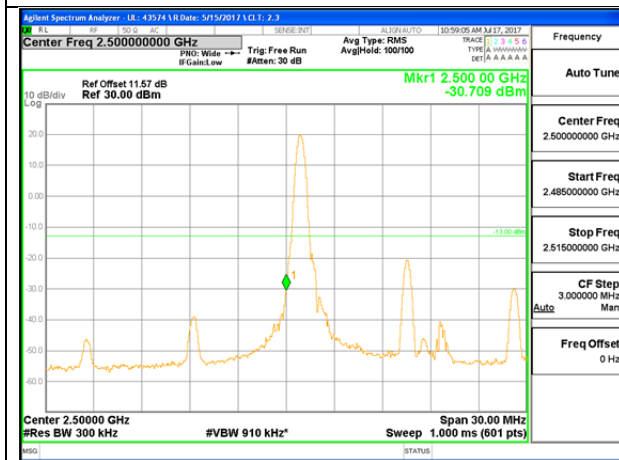

LTE B7 5MHz 16QAM Low Channel FRB

LTE B7 5MHz 16QAM High Channel FRB

LTE B7 10MHz QPSK Low Channel 1RB

LTE B7 10MHz QPSK High Channel 1RB

LTE B7 10MHz QPSK Low Channel FRB

LTE B7 10MHz QPSK High Channel FRB

LTE B7 10MHz 16QAM Low Channel 1RB

LTE B7 10MHz 16QAM High Channel 1RB

LTE B7 10MHz 16QAM Low Channel FRB

LTE B7 10MHz 16QAM High Channel FRB

LTE B7 15MHz QPSK Low Channel 1RB

LTE B7 15MHz QPSK High Channel 1RB

LTE B7 15MHz QPSK Low Channel FRB

LTE B7 15MHz QPSK High Channel FRB

LTE B7 15MHz 16QAM Low Channel 1RB

LTE B7 1MHz 16QAM High Channel 1RB

LTE B7 15MHz 16QAM Low Channel FRB

LTE B7 15MHz 16QAM High Channel FRB