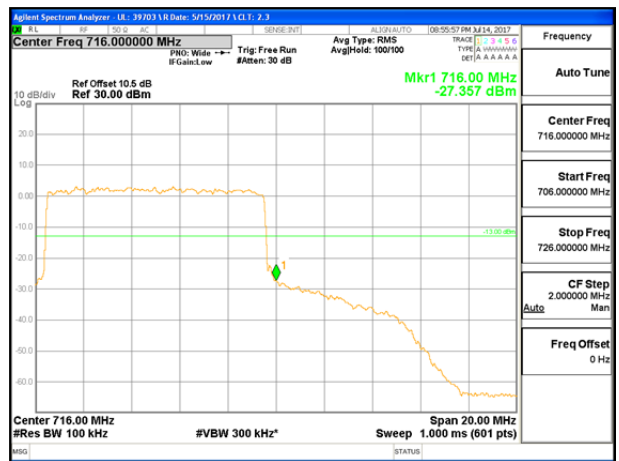

LTE B12 5MHz QPSK Low Channel 1RB

LTE B12 5MHz QPSK High Channel 1RB

LTE B12 5MHz QPSK Low Channel FRB

LTE B12 5MHz QPSK High Channel FRB

LTE B12 5MHz 16QAM Low Channel 1RB

LTE B12 5MHz 16QAM High Channel 1RB

LTE B12 5MHz 16QAM Low Channel FRB

LTE B12 5MHz 16QAM High Channel FRB

LTE B12 10MHz QPSK Low Channel 1RB

LTE B12 10MHz QPSK High Channel 1RB

LTE B12 10MHz QPSK Low Channel FRB

LTE B12 10MHz QPSK High Channel FRB

LTE B12 10MHz 16QAM Low Channel 1RB

LTE B12 10MHz 16QAM High Channel 1RB

LTE B12 10MHz 16QAM Low Channel FRB

LTE B12 10MHz 16QAM High Channel FRB

LTE Band 13

LTE B13 5MHz QPSK Low Channel 1RB

LTE B13 5MHz QPSK High Channel 1RB