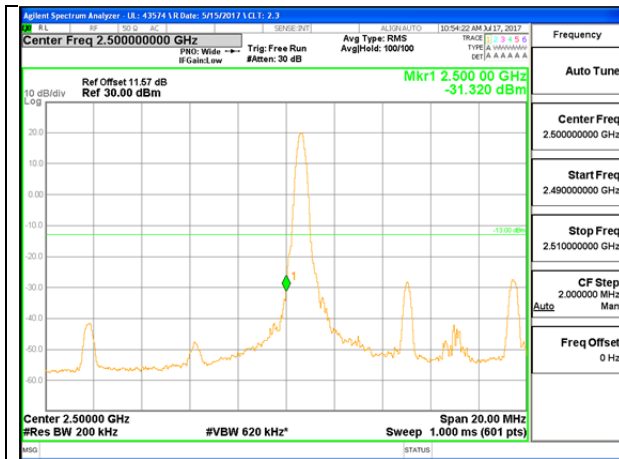

LTE B7 5MHz 16QAM Low Channel FRB

LTE B7 5MHz 16QAM High Channel FRB

LTE B7 10MHz QPSK Low Channel 1RB

LTE B7 10MHz QPSK High Channel 1RB

LTE B7 10MHz QPSK Low Channel FRB

LTE B7 10MHz QPSK High Channel FRB

LTE B7 10MHz 16QAM Low Channel 1RB

LTE B7 10MHz 16QAM High Channel 1RB

LTE B7 10MHz 16QAM Low Channel FRB

LTE B7 10MHz 16QAM High Channel FRB

LTE B7 15MHz QPSK Low Channel 1RB

LTE B7 15MHz QPSK High Channel 1RB

LTE B7 15MHz QPSK Low Channel FRB

LTE B7 15MHz QPSK High Channel FRB

LTE B7 15MHz 16QAM Low Channel 1RB

LTE B7 1MHz 16QAM High Channel 1RB

LTE B7 15MHz 16QAM Low Channel FRB

LTE B7 15MHz 16QAM High Channel FRB