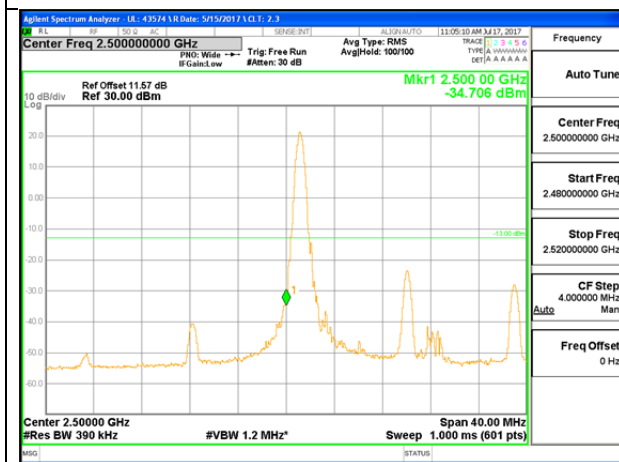

LTE B7 15MHz QPSK Low Channel FRB

LTE B7 15MHz QPSK High Channel FRB

LTE B7 15MHz 16QAM Low Channel 1RB

LTE B7 1MHz 16QAM High Channel 1RB

LTE B7 15MHz 16QAM Low Channel FRB

LTE B7 15MHz 16QAM High Channel FRB

LTE B7 20MHz QPSK Low Channel 1RB

LTE B7 20MHz QPSK High Channel 1RB

LTE B7 20MHz QPSK Low Channel FRB

LTE B7 20MHz QPSK High Channel FRB

LTE B7 20MHz 16QAM Low Channel 1RB

LTE B7 20MHz 16QAM High Channel 1RB

LTE B7 20MHz 16QAM Low Channel FRB

LTE B7 20MHz 16QAM High Channel FRB

LTE Band 12

LTE B12 1.4MHz QPSK Low Channel 1RB

LTE B12 1.4MHz QPSK High Channel 1RB

LTE B12 1.4MHz QPSK Low Channel FRB

LTE B12 1.4MHz QPSK High Channel FRB