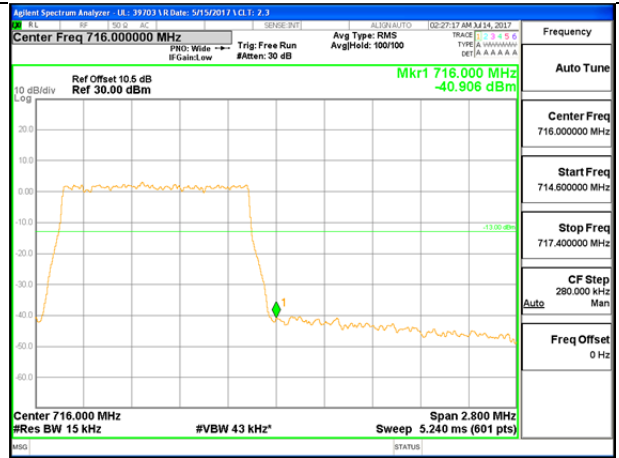

LTE B7 20MHz QPSK Low Channel 1RB

LTE B7 20MHz QPSK High Channel 1RB

LTE B7 20MHz QPSK Low Channel FRB

LTE B7 20MHz QPSK High Channel FRB

LTE B7 20MHz 16QAM Low Channel 1RB

LTE B7 20MHz 16QAM High Channel 1RB

LTE B7 20MHz 16QAM Low Channel FRB

LTE B7 20MHz 16QAM High Channel FRB

LTE Band 12

LTE B12 1.4MHz QPSK Low Channel 1RB

LTE B12 1.4MHz QPSK High Channel 1RB

LTE B12 1.4MHz QPSK Low Channel FRB

LTE B12 1.4MHz QPSK High Channel FRB

LTE B12 1.4MHz 16QAM Low Channel 1RB

LTE B12 1.4MHz 16QAM High Channel 1RB

LTE B12 1.4MHz 16QAM Low Channel FRB

LTE B12 1.4MHz 16QAM High Channel FRB

LTE B12 3MHz QPSK Low Channel 1RB

LTE B12 3MHz QPSK High Channel 1RB