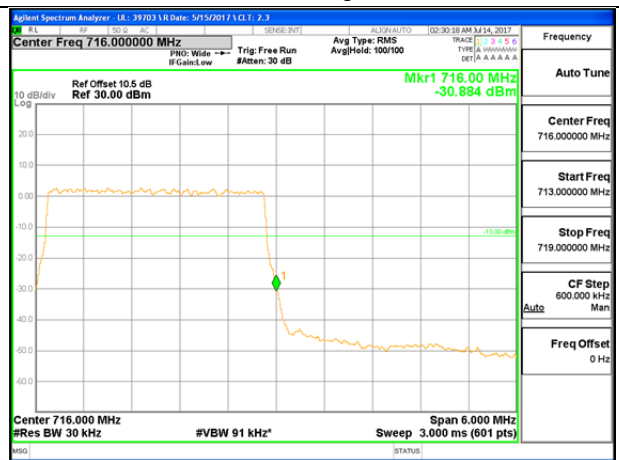

LTE B7 20MHz 16QAM Low Channel FRB

LTE B7 20MHz 16QAM High Channel FRB

LTE Band 12

LTE B12 1.4MHz QPSK Low Channel 1RB

LTE B12 1.4MHz QPSK High Channel 1RB

LTE B12 1.4MHz QPSK Low Channel FRB

LTE B12 1.4MHz QPSK High Channel FRB

LTE B12 1.4MHz 16QAM Low Channel 1RB

LTE B12 1.4MHz 16QAM High Channel 1RB

LTE B12 1.4MHz 16QAM Low Channel FRB

LTE B12 1.4MHz 16QAM High Channel FRB

LTE B12 3MHz QPSK Low Channel 1RB

LTE B12 3MHz QPSK High Channel 1RB

LTE B12 3MHz QPSK Low Channel FRB

LTE B12 3MHz QPSK High Channel FRB

LTE B12 3MHz 16QAM Low Channel 1RB

LTE B12 3MHz 16QAM High Channel 1RB

LTE B12 3MHz 16QAM Low Channel FRB

LTE B12 3MHz 16QAM High Channel FRB