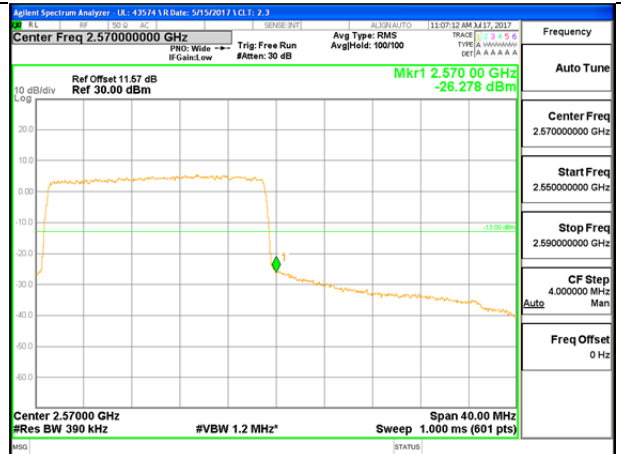

LTE B7 15MHz QPSK Low Channel FRB

LTE B7 15MHz QPSK High Channel FRB

LTE B7 15MHz 16QAM Low Channel 1RB

LTE B7 1MHz 16QAM High Channel 1RB

LTE B7 15MHz 16QAM Low Channel FRB

LTE B7 15MHz 16QAM High Channel FRB

LTE B7 20MHz QPSK Low Channel 1RB

LTE B7 20MHz QPSK High Channel 1RB

LTE B7 20MHz QPSK Low Channel FRB

LTE B7 20MHz QPSK High Channel FRB

LTE B7 20MHz 16QAM Low Channel 1RB

LTE B7 20MHz 16QAM High Channel 1RB

LTE B7 20MHz 16QAM Low Channel FRB

LTE B7 20MHz 16QAM High Channel FRB

LTE Band 12

LTE B12 1.4MHz QPSK Low Channel 1RB

LTE B12 1.4MHz QPSK High Channel 1RB

LTE B12 1.4MHz QPSK Low Channel FRB

LTE B12 1.4MHz QPSK High Channel FRB