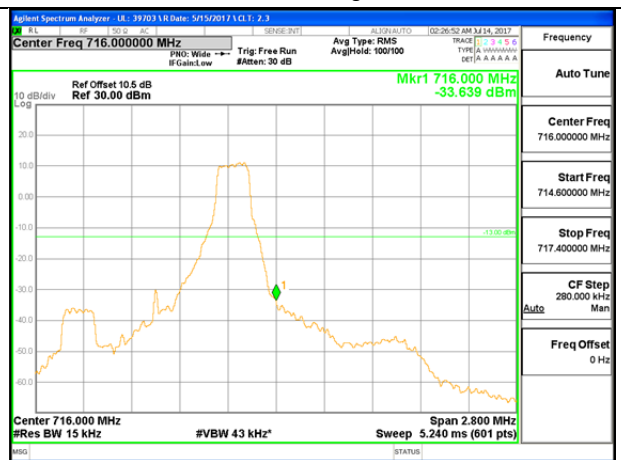

LTE B7 20MHz QPSK Low Channel 1RB

LTE B7 20MHz QPSK High Channel 1RB

LTE B7 20MHz QPSK Low Channel FRB

LTE B7 20MHz QPSK High Channel FRB

LTE B7 20MHz 16QAM Low Channel 1RB

LTE B7 20MHz 16QAM High Channel 1RB

LTE B7 20MHz 16QAM Low Channel FRB

LTE B7 20MHz 16QAM High Channel FRB

LTE Band 12

LTE B12 1.4MHz QPSK Low Channel 1RB

LTE B12 1.4MHz QPSK High Channel 1RB

LTE B12 1.4MHz QPSK Low Channel FRB

LTE B12 1.4MHz QPSK High Channel FRB

LTE B12 1.4MHz 16QAM Low Channel 1RB

LTE B12 1.4MHz 16QAM High Channel 1RB

LTE B12 1.4MHz 16QAM Low Channel FRB

LTE B12 1.4MHz 16QAM High Channel FRB

LTE B12 3MHz QPSK Low Channel 1RB

LTE B12 3MHz QPSK High Channel 1RB