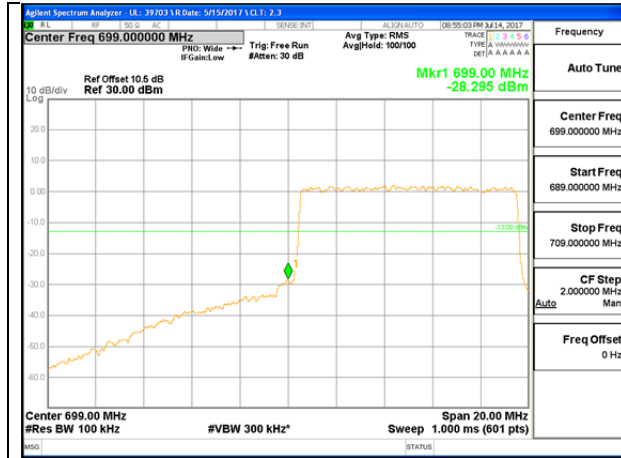

LTE B12 5MHz 16QAM Low Channel FRB

LTE B12 5MHz 16QAM High Channel FRB

LTE B12 10MHz QPSK Low Channel 1RB

LTE B12 10MHz QPSK High Channel 1RB

LTE B12 10MHz QPSK Low Channel FRB

LTE B12 10MHz QPSK High Channel FRB

LTE B12 10MHz 16QAM Low Channel 1RB

LTE B12 10MHz 16QAM High Channel 1RB

LTE B12 10MHz 16QAM Low Channel FRB

LTE B12 10MHz 16QAM High Channel FRB

LTE Band 13

LTE B13 5MHz QPSK Low Channel 1RB

LTE B13 5MHz QPSK High Channel 1RB