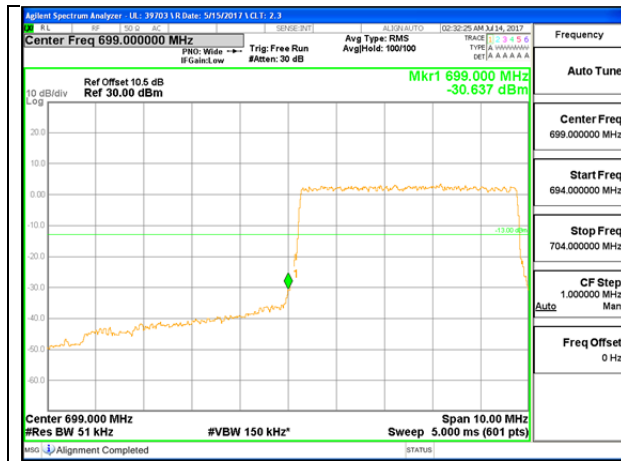

LTE B12 1.4MHz 16QAM Low Channel 1RB

LTE B12 1.4MHz 16QAM High Channel 1RB

LTE B12 1.4MHz 16QAM Low Channel FRB

LTE B12 1.4MHz 16QAM High Channel FRB

LTE B12 3MHz QPSK Low Channel 1RB

LTE B12 3MHz QPSK High Channel 1RB

LTE B12 3MHz QPSK Low Channel FRB

LTE B12 3MHz QPSK High Channel FRB

LTE B12 3MHz 16QAM Low Channel 1RB

LTE B12 3MHz 16QAM High Channel 1RB

LTE B12 3MHz 16QAM Low Channel FRB

LTE B12 3MHz 16QAM High Channel FRB

LTE B12 5MHz QPSK Low Channel 1RB

LTE B12 5MHz QPSK High Channel 1RB

LTE B12 5MHz QPSK Low Channel FRB

LTE B12 5MHz QPSK High Channel FRB

LTE B12 5MHz 16QAM Low Channel 1RB

LTE B12 5MHz 16QAM High Channel 1RB