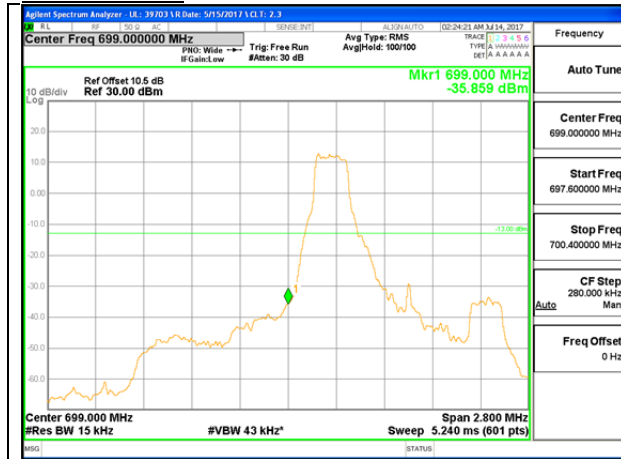

LTE B7 15MHz QPSK Low Channel FRB

LTE B7 15MHz QPSK High Channel FRB

LTE B7 15MHz 16QAM Low Channel 1RB

LTE B7 1MHz 16QAM High Channel 1RB

LTE B7 15MHz 16QAM Low Channel FRB

LTE B7 15MHz 16QAM High Channel FRB

LTE B7 20MHz QPSK Low Channel 1RB

LTE B7 20MHz QPSK High Channel 1RB

LTE B7 20MHz QPSK Low Channel FRB

LTE B7 20MHz QPSK High Channel FRB

LTE B7 20MHz 16QAM Low Channel 1RB

LTE B7 20MHz 16QAM High Channel 1RB

LTE B7 20MHz 16QAM Low Channel FRB

LTE B7 20MHz 16QAM High Channel FRB

LTE Band 12

LTE B12 1.4MHz QPSK Low Channel 1RB

LTE B12 1.4MHz QPSK High Channel 1RB

LTE B12 1.4MHz QPSK Low Channel FRB

LTE B12 1.4MHz QPSK High Channel FRB