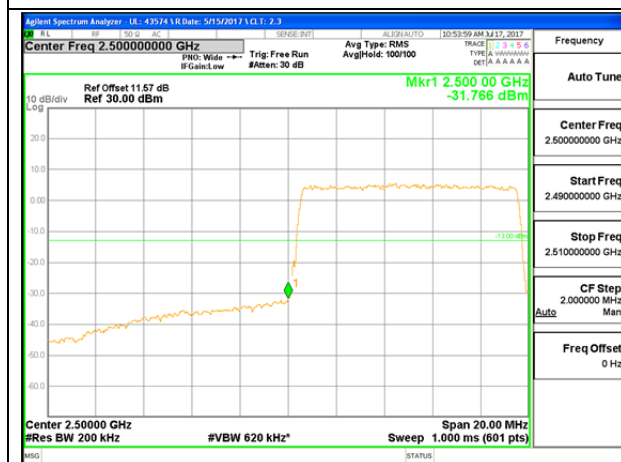

LTE B7 5MHz 16QAM Low Channel FRB

LTE B7 5MHz 16QAM High Channel FRB

LTE B7 10MHz QPSK Low Channel 1RB

LTE B7 10MHz QPSK High Channel 1RB

LTE B7 10MHz QPSK Low Channel FRB

LTE B7 10MHz QPSK High Channel FRB

LTE B7 10MHz 16QAM Low Channel 1RB

LTE B7 10MHz 16QAM High Channel 1RB

LTE B7 10MHz 16QAM Low Channel FRB

LTE B7 10MHz 16QAM High Channel FRB

LTE B7 15MHz QPSK Low Channel 1RB

LTE B7 15MHz QPSK High Channel 1RB

LTE B7 15MHz QPSK Low Channel FRB

LTE B7 15MHz QPSK High Channel FRB

LTE B7 15MHz 16QAM Low Channel 1RB

LTE B7 1MHz 16QAM High Channel 1RB

LTE B7 15MHz 16QAM Low Channel FRB

LTE B7 15MHz 16QAM High Channel FRB