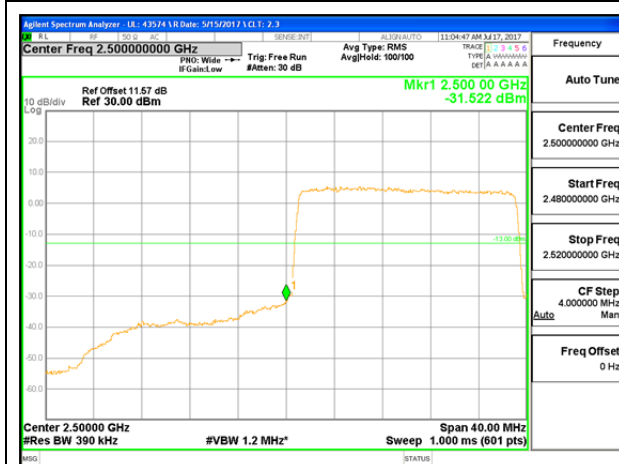

LTE B7 10MHz 16QAM Low Channel 1RB

LTE B7 10MHz 16QAM High Channel 1RB

LTE B7 10MHz 16QAM Low Channel FRB

LTE B7 10MHz 16QAM High Channel FRB

LTE B7 15MHz QPSK Low Channel 1RB

LTE B7 15MHz QPSK High Channel 1RB

LTE B7 15MHz QPSK Low Channel FRB

LTE B7 15MHz QPSK High Channel FRB

LTE B7 15MHz 16QAM Low Channel 1RB

LTE B7 1MHz 16QAM High Channel 1RB

LTE B7 15MHz 16QAM Low Channel FRB

LTE B7 15MHz 16QAM High Channel FRB

LTE B7 20MHz QPSK Low Channel 1RB

LTE B7 20MHz QPSK High Channel 1RB

LTE B7 20MHz QPSK Low Channel FRB

LTE B7 20MHz QPSK High Channel FRB

LTE B7 20MHz 16QAM Low Channel 1RB

LTE B7 20MHz 16QAM High Channel 1RB