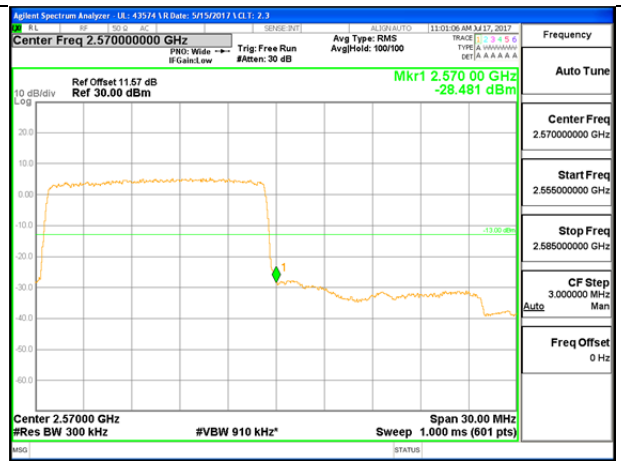

LTE B7 5MHz 16QAM Low Channel FRB

LTE B7 5MHz 16QAM High Channel FRB

LTE B7 10MHz QPSK Low Channel 1RB

LTE B7 10MHz QPSK High Channel 1RB

LTE B7 10MHz QPSK Low Channel FRB

LTE B7 10MHz QPSK High Channel FRB

LTE B7 10MHz 16QAM Low Channel 1RB

LTE B7 10MHz 16QAM High Channel 1RB

LTE B7 10MHz 16QAM Low Channel FRB

LTE B7 10MHz 16QAM High Channel FRB

LTE B7 15MHz QPSK Low Channel 1RB

LTE B7 15MHz QPSK High Channel 1RB

LTE B7 15MHz QPSK Low Channel FRB

LTE B7 15MHz QPSK High Channel FRB

LTE B7 15MHz 16QAM Low Channel 1RB

LTE B7 1MHz 16QAM High Channel 1RB

LTE B7 15MHz 16QAM Low Channel FRB

LTE B7 15MHz 16QAM High Channel FRB

LTE B7 20MHz QPSK Low Channel 1RB

LTE B7 20MHz QPSK High Channel 1RB

LTE B7 20MHz QPSK Low Channel FRB

LTE B7 20MHz QPSK High Channel FRB

LTE B7 20MHz 16QAM Low Channel 1RB

LTE B7 20MHz 16QAM High Channel 1RB