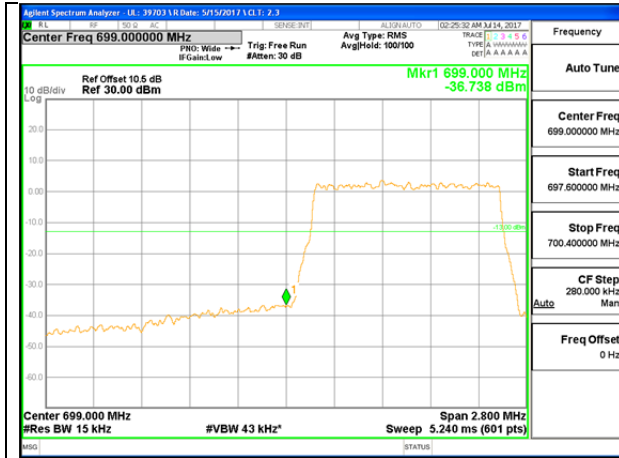

LTE B7 20MHz 16QAM Low Channel FRB

LTE B7 20MHz 16QAM High Channel FRB

LTE Band 12

LTE B12 1.4MHz QPSK Low Channel 1RB

LTE B12 1.4MHz QPSK High Channel 1RB

LTE B12 1.4MHz QPSK Low Channel FRB

LTE B12 1.4MHz QPSK High Channel FRB

LTE B12 1.4MHz 16QAM Low Channel 1RB

LTE B12 1.4MHz 16QAM High Channel 1RB

LTE B12 1.4MHz 16QAM Low Channel FRB

LTE B12 1.4MHz 16QAM High Channel FRB

LTE B12 3MHz QPSK Low Channel 1RB

LTE B12 3MHz QPSK High Channel 1RB