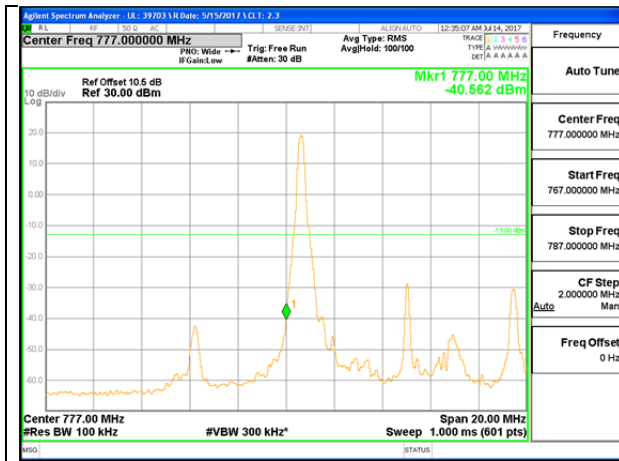

LTE B13 10MHz QPSK Low Channel 1RB

LTE B13 10MHz QPSK High Channel 1RB

LTE B13 10MHz QPSK Low Channel FRB

LTE B13 10MHz QPSK High Channel FRB

LTE B13 10MHz 16QAM Lo Channel 1RB

LTE B13 10MHz 16QAM High Channel 1RB

LTE B13 10MHz 16QAM Low Channel FRB

LTE B13 10MHz 16QAM High Channel FRB

LTE Band 25