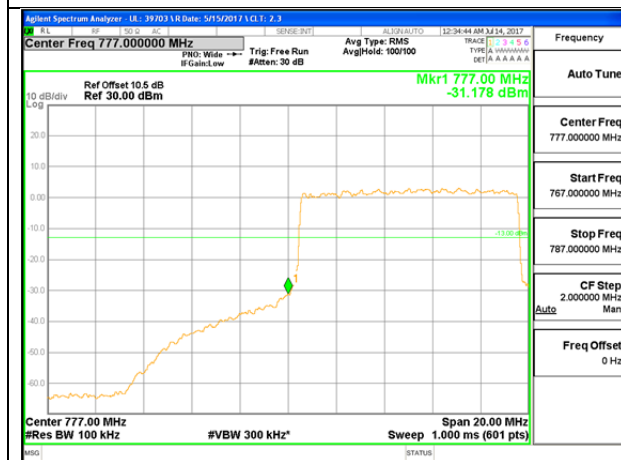

LTE B13 5MHz QPSK Low Channel FRB

LTE B13 5MHz QPSK High Channel FRB

LTE B13 5MHz 16QAM Low Channel 1RB

LTE B13 5MHz 16QAM High Channel 1RB

LTE B13 5MHz 16QAM Low Channel FRB

LTE B13 5MHz 16QAM High Channel FRB

LTE B13 10MHz QPSK Low Channel 1RB

LTE B13 10MHz QPSK High Channel 1RB

LTE B13 10MHz QPSK Low Channel FRB

LTE B13 10MHz QPSK High Channel FRB

LTE B13 10MHz 16QAM Lo Channel 1RB

LTE B13 10MHz 16QAM High Channel 1RB