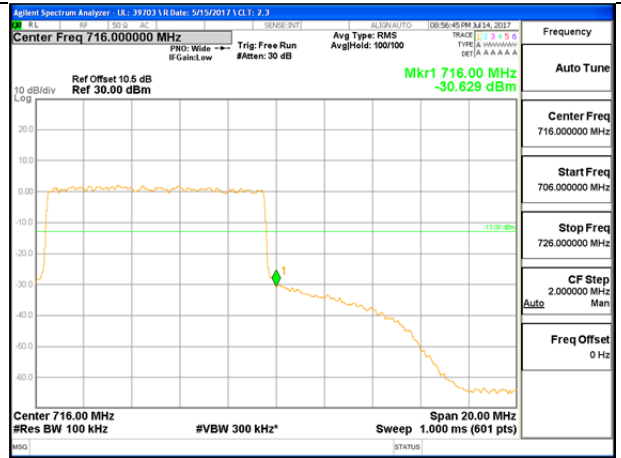

LTE B12 5MHz QPSK Low Channel 1RB

LTE B12 5MHz QPSK High Channel 1RB

LTE B12 5MHz QPSK Low Channel FRB

LTE B12 5MHz QPSK High Channel FRB

LTE B12 5MHz 16QAM Low Channel 1RB

LTE B12 5MHz 16QAM High Channel 1RB

LTE B12 5MHz 16QAM Low Channel FRB

LTE B12 5MHz 16QAM High Channel FRB

LTE B12 10MHz QPSK Low Channel 1RB

LTE B12 10MHz QPSK High Channel 1RB

LTE B12 10MHz QPSK Low Channel FRB

LTE B12 10MHz QPSK High Channel FRB

LTE B12 10MHz 16QAM Low Channel 1RB

LTE B12 10MHz 16QAM High Channel 1RB

LTE B12 10MHz 16QAM Low Channel FRB

LTE B12 10MHz 16QAM High Channel FRB

LTE Band 13

LTE B13 5MHz QPSK Low Channel 1RB

LTE B13 5MHz QPSK High Channel 1RB