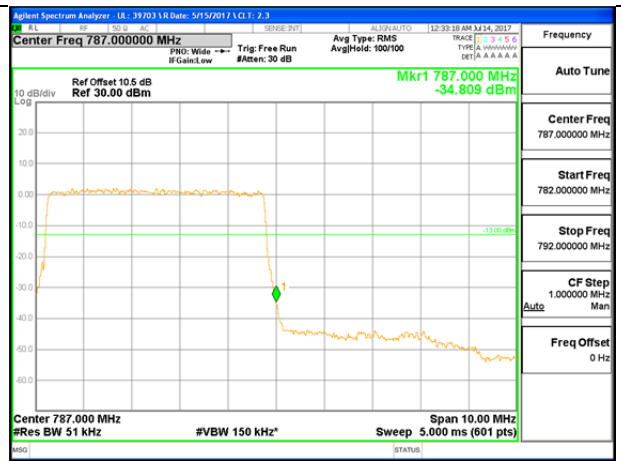

LTE B13 5MHz QPSK Low Channel FRB

LTE B13 5MHz QPSK High Channel FRB

LTE B13 5MHz 16QAM Low Channel 1RB

LTE B13 5MHz 16QAM High Channel 1RB

LTE B13 5MHz 16QAM Low Channel FRB

LTE B13 5MHz 16QAM High Channel FRB

LTE B13 10MHz QPSK Low Channel 1RB

LTE B13 10MHz QPSK High Channel 1RB

LTE B13 10MHz QPSK Low Channel FRB

LTE B13 10MHz QPSK High Channel FRB

LTE B13 10MHz 16QAM Lo Channel 1RB

LTE B13 10MHz 16QAM High Channel 1RB