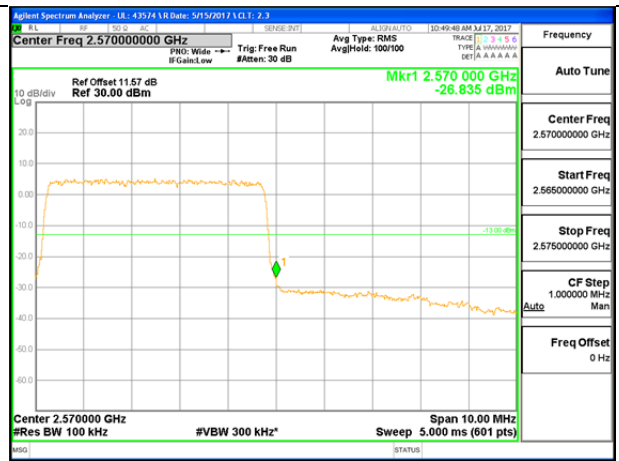

LTE B7 5MHz 16QAM Low Channel FRB

LTE B7 5MHz 16QAM High Channel FRB

LTE B7 10MHz QPSK Low Channel 1RB

LTE B7 10MHz QPSK High Channel 1RB

LTE B7 10MHz QPSK Low Channel FRB

LTE B7 10MHz QPSK High Channel FRB

LTE B7 10MHz 16QAM Low Channel 1RB

LTE B7 10MHz 16QAM High Channel 1RB

LTE B7 10MHz 16QAM Low Channel FRB

LTE B7 10MHz 16QAM High Channel FRB

LTE B7 15MHz QPSK Low Channel 1RB

LTE B7 15MHz QPSK High Channel 1RB

LTE B7 15MHz QPSK Low Channel FRB

LTE B7 15MHz QPSK High Channel FRB

LTE B7 15MHz 16QAM Low Channel 1RB

LTE B7 1MHz 16QAM High Channel 1RB

LTE B7 15MHz 16QAM Low Channel FRB

LTE B7 15MHz 16QAM High Channel FRB