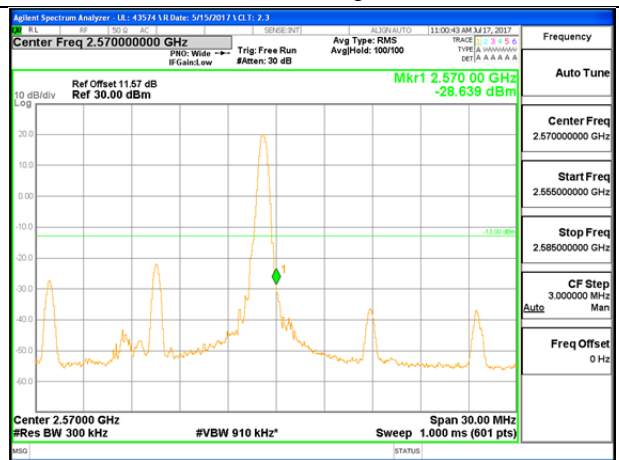

LTE B7 5MHz 16QAM Low Channel FRB

LTE B7 5MHz 16QAM High Channel FRB

LTE B7 10MHz QPSK Low Channel 1RB

LTE B7 10MHz QPSK High Channel 1RB

LTE B7 10MHz QPSK Low Channel FRB

LTE B7 10MHz QPSK High Channel FRB

LTE B7 10MHz 16QAM Low Channel 1RB

LTE B7 10MHz 16QAM High Channel 1RB

LTE B7 10MHz 16QAM Low Channel FRB

LTE B7 10MHz 16QAM High Channel FRB

LTE B7 15MHz QPSK Low Channel 1RB

LTE B7 15MHz QPSK High Channel 1RB

LTE B7 15MHz QPSK Low Channel FRB

LTE B7 15MHz QPSK High Channel FRB

LTE B7 15MHz 16QAM Low Channel 1RB

LTE B7 1MHz 16QAM High Channel 1RB

LTE B7 15MHz 16QAM Low Channel FRB

LTE B7 15MHz 16QAM High Channel FRB