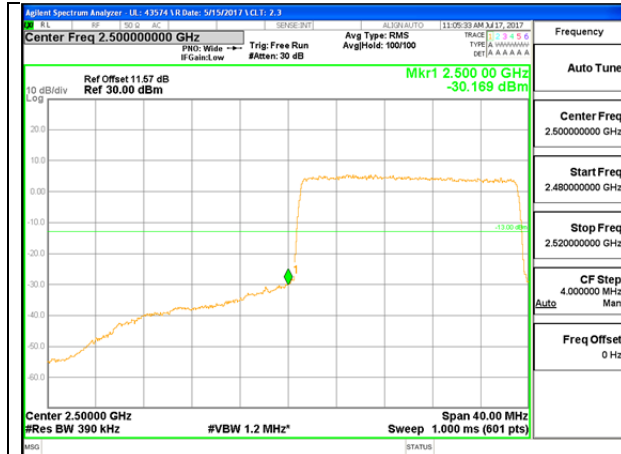

LTE B7 15MHz QPSK Low Channel FRB

LTE B7 15MHz QPSK High Channel FRB

LTE B7 15MHz 16QAM Low Channel 1RB

LTE B7 1MHz 16QAM High Channel 1RB

LTE B7 15MHz 16QAM Low Channel FRB

LTE B7 15MHz 16QAM High Channel FRB

LTE B7 20MHz QPSK Low Channel 1RB

LTE B7 20MHz QPSK High Channel 1RB

LTE B7 20MHz QPSK Low Channel FRB

LTE B7 20MHz QPSK High Channel FRB

LTE B7 20MHz 16QAM Low Channel 1RB

LTE B7 20MHz 16QAM High Channel 1RB

LTE B7 20MHz 16QAM Low Channel FRB

LTE B7 20MHz 16QAM High Channel FRB

LTE Band 12

LTE B12 1.4MHz QPSK Low Channel 1RB

LTE B12 1.4MHz QPSK High Channel 1RB

LTE B12 1.4MHz QPSK Low Channel FRB

LTE B12 1.4MHz QPSK High Channel FRB