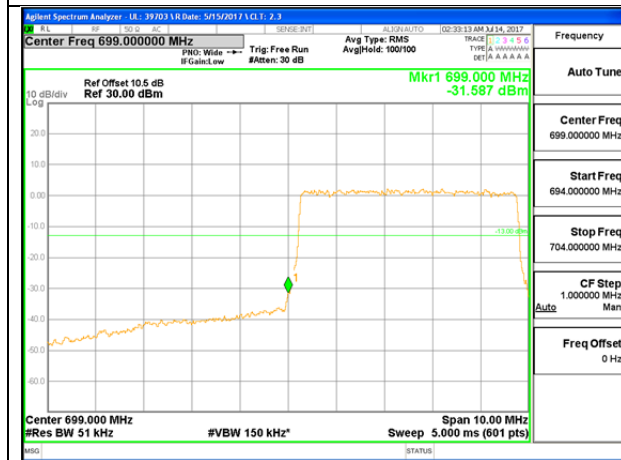

LTE B12 5MHz QPSK Low Channel 1RB

LTE B12 5MHz QPSK High Channel 1RB

LTE B12 5MHz QPSK Low Channel FRB

LTE B12 5MHz QPSK High Channel FRB

LTE B12 5MHz 16QAM Low Channel 1RB

LTE B12 5MHz 16QAM High Channel 1RB

LTE B12 5MHz 16QAM Low Channel FRB

LTE B12 5MHz 16QAM High Channel FRB

LTE B12 10MHz QPSK Low Channel 1RB

LTE B12 10MHz QPSK High Channel 1RB

LTE B12 10MHz QPSK Low Channel FRB

LTE B12 10MHz QPSK High Channel FRB