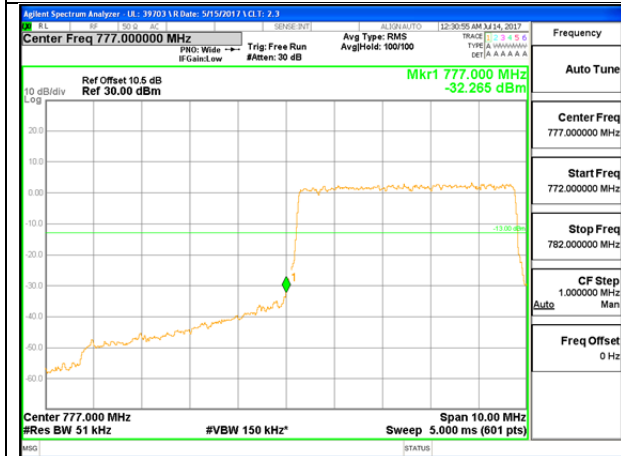

LTE B12 5MHz 16QAM Low Channel FRB

LTE B12 5MHz 16QAM High Channel FRB

LTE B12 10MHz QPSK Low Channel 1RB

LTE B12 10MHz QPSK High Channel 1RB

LTE B12 10MHz QPSK Low Channel FRB

LTE B12 10MHz QPSK High Channel FRB

LTE B12 10MHz 16QAM Low Channel 1RB

LTE B12 10MHz 16QAM High Channel 1RB

LTE B12 10MHz 16QAM Low Channel FRB

LTE B12 10MHz 16QAM High Channel FRB

LTE Band 13

LTE B13 5MHz QPSK Low Channel 1RB

LTE B13 5MHz QPSK High Channel 1RB

LTE B13 5MHz QPSK Low Channel FRB

LTE B13 5MHz QPSK High Channel FRB

LTE B13 5MHz 16QAM Low Channel 1RB

LTE B13 5MHz 16QAM High Channel 1RB

LTE B13 5MHz 16QAM Low Channel FRB

LTE B13 5MHz 16QAM High Channel FRB