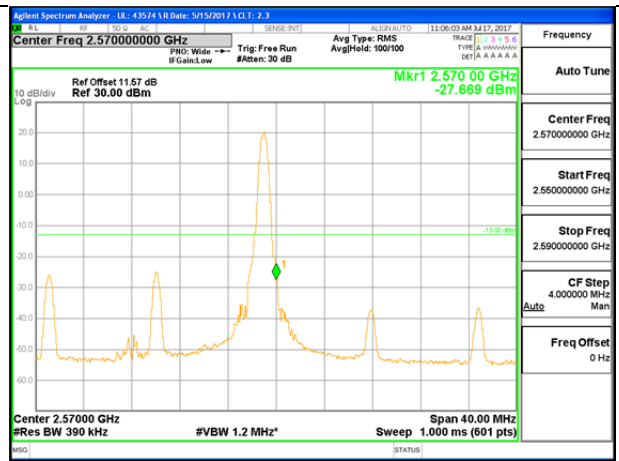

LTE B7 10MHz 16QAM Low Channel 1RB

LTE B7 10MHz 16QAM High Channel 1RB

LTE B7 10MHz 16QAM Low Channel FRB

LTE B7 10MHz 16QAM High Channel FRB

LTE B7 15MHz QPSK Low Channel 1RB

LTE B7 15MHz QPSK High Channel 1RB

LTE B7 15MHz QPSK Low Channel FRB

LTE B7 15MHz QPSK High Channel FRB

LTE B7 15MHz 16QAM Low Channel 1RB

LTE B7 1MHz 16QAM High Channel 1RB

LTE B7 15MHz 16QAM Low Channel FRB

LTE B7 15MHz 16QAM High Channel FRB

LTE B7 20MHz QPSK Low Channel 1RB

LTE B7 20MHz QPSK High Channel 1RB

LTE B7 20MHz QPSK Low Channel FRB

LTE B7 20MHz QPSK High Channel FRB

LTE B7 20MHz 16QAM Low Channel 1RB

LTE B7 20MHz 16QAM High Channel 1RB