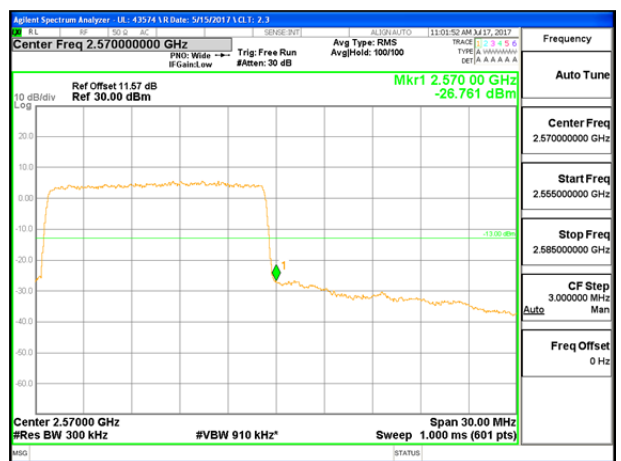

LTE B7 10MHz 16QAM Low Channel 1RB

LTE B7 10MHz 16QAM High Channel 1RB

LTE B7 10MHz 16QAM Low Channel FRB

LTE B7 10MHz 16QAM High Channel FRB

LTE B7 15MHz QPSK Low Channel 1RB

LTE B7 15MHz QPSK High Channel 1RB

LTE B7 15MHz QPSK Low Channel FRB

LTE B7 15MHz QPSK High Channel FRB

LTE B7 15MHz 16QAM Low Channel 1RB

LTE B7 1MHz 16QAM High Channel 1RB

LTE B7 15MHz 16QAM Low Channel FRB

LTE B7 15MHz 16QAM High Channel FRB

LTE B7 20MHz QPSK Low Channel 1RB

LTE B7 20MHz QPSK High Channel 1RB

LTE B7 20MHz QPSK Low Channel FRB

LTE B7 20MHz QPSK High Channel FRB

LTE B7 20MHz 16QAM Low Channel 1RB

LTE B7 20MHz 16QAM High Channel 1RB

LTE B7 20MHz 16QAM Low Channel FRB

LTE B7 20MHz 16QAM High Channel FRB

LTE Band 12

LTE B12 1.4MHz QPSK Low Channel 1RB

LTE B12 1.4MHz QPSK High Channel 1RB

LTE B12 1.4MHz QPSK Low Channel FRB

LTE B12 1.4MHz QPSK High Channel FRB