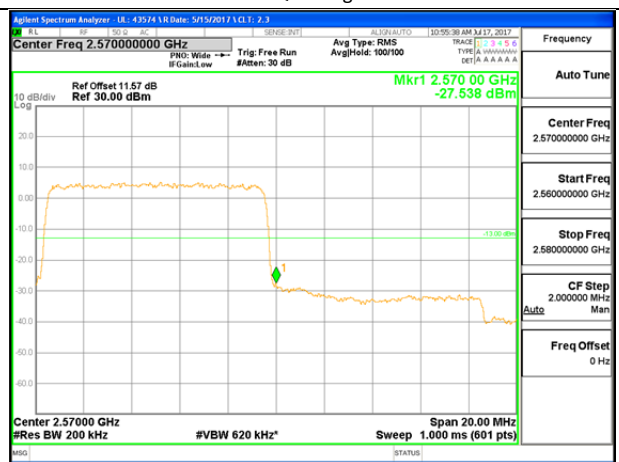

LTE B7 5MHz 16QAM Low Channel FRB

LTE B7 5MHz 16QAM High Channel FRB

LTE B7 10MHz QPSK Low Channel 1RB

LTE B7 10MHz QPSK High Channel 1RB

LTE B7 10MHz QPSK Low Channel FRB

LTE B7 10MHz QPSK High Channel FRB

LTE B7 10MHz 16QAM Low Channel 1RB

LTE B7 10MHz 16QAM High Channel 1RB

LTE B7 10MHz 16QAM Low Channel FRB

LTE B7 10MHz 16QAM High Channel FRB

LTE B7 15MHz QPSK Low Channel 1RB

LTE B7 15MHz QPSK High Channel 1RB

LTE B7 15MHz QPSK Low Channel FRB

LTE B7 15MHz QPSK High Channel FRB

LTE B7 15MHz 16QAM Low Channel 1RB

LTE B7 1MHz 16QAM High Channel 1RB

LTE B7 15MHz 16QAM Low Channel FRB

LTE B7 15MHz 16QAM High Channel FRB