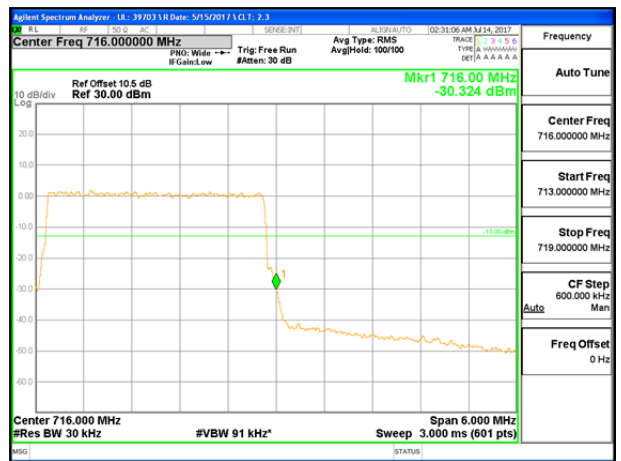

LTE B12 1.4MHz 16QAM Low Channel 1RB

LTE B12 1.4MHz 16QAM High Channel 1RB

LTE B12 1.4MHz 16QAM Low Channel FRB

LTE B12 1.4MHz 16QAM High Channel FRB

LTE B12 3MHz QPSK Low Channel 1RB

LTE B12 3MHz QPSK High Channel 1RB

LTE B12 3MHz QPSK Low Channel FRB

LTE B12 3MHz QPSK High Channel FRB

LTE B12 3MHz 16QAM Low Channel 1RB

LTE B12 3MHz 16QAM High Channel 1RB

LTE B12 3MHz 16QAM Low Channel FRB

LTE B12 3MHz 16QAM High Channel FRB

LTE B12 5MHz QPSK Low Channel 1RB

LTE B12 5MHz QPSK High Channel 1RB

LTE B12 5MHz QPSK Low Channel FRB

LTE B12 5MHz QPSK High Channel FRB

LTE B12 5MHz 16QAM Low Channel 1RB

LTE B12 5MHz 16QAM High Channel 1RB