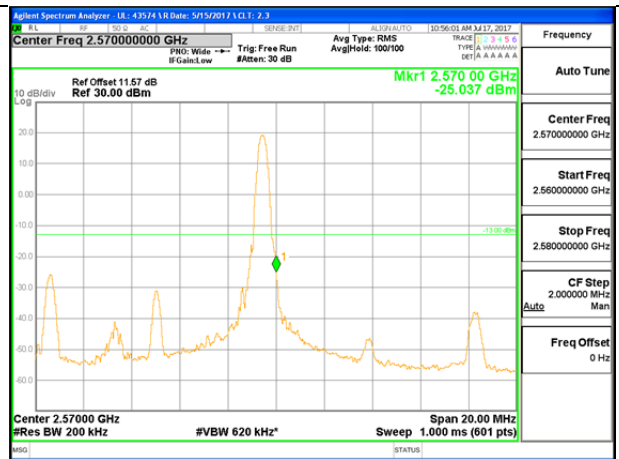

LTE B7 5MHz 16QAM Low Channel FRB

LTE B7 5MHz 16QAM High Channel FRB

LTE B7 10MHz QPSK Low Channel 1RB

LTE B7 10MHz QPSK High Channel 1RB

LTE B7 10MHz QPSK Low Channel FRB

LTE B7 10MHz QPSK High Channel FRB

LTE B7 10MHz 16QAM Low Channel 1RB

LTE B7 10MHz 16QAM High Channel 1RB

LTE B7 10MHz 16QAM Low Channel FRB

LTE B7 10MHz 16QAM High Channel FRB

LTE B7 15MHz QPSK Low Channel 1RB

LTE B7 15MHz QPSK High Channel 1RB

LTE B7 15MHz QPSK Low Channel FRB

LTE B7 15MHz QPSK High Channel FRB

LTE B7 15MHz 16QAM Low Channel 1RB

LTE B7 1MHz 16QAM High Channel 1RB

LTE B7 15MHz 16QAM Low Channel FRB

LTE B7 15MHz 16QAM High Channel FRB