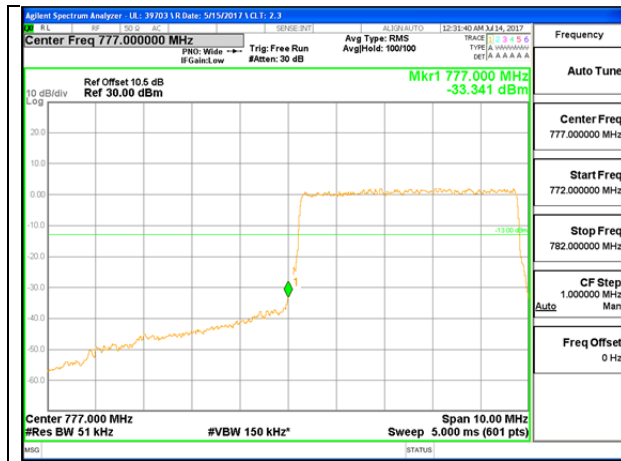

LTE B13 5MHz QPSK Low Channel FRB

LTE B13 5MHz QPSK High Channel FRB

LTE B13 5MHz 16QAM Low Channel 1RB

LTE B13 5MHz 16QAM High Channel 1RB

LTE B13 5MHz 16QAM Low Channel FRB

LTE B13 5MHz 16QAM High Channel FRB

LTE B13 10MHz QPSK Low Channel 1RB

LTE B13 10MHz QPSK High Channel 1RB

LTE B13 10MHz QPSK Low Channel FRB

LTE B13 10MHz QPSK High Channel FRB

LTE B13 10MHz 16QAM Lo Channel 1RB

LTE B13 10MHz 16QAM High Channel 1RB