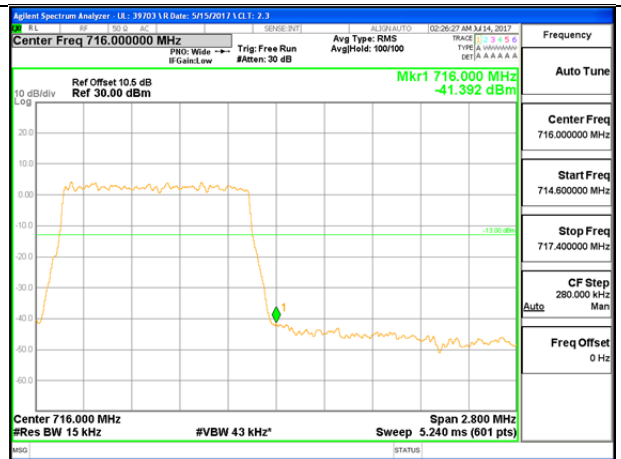

LTE B7 20MHz QPSK Low Channel 1RB

LTE B7 20MHz QPSK High Channel 1RB

LTE B7 20MHz QPSK Low Channel FRB

LTE B7 20MHz QPSK High Channel FRB

LTE B7 20MHz 16QAM Low Channel 1RB

LTE B7 20MHz 16QAM High Channel 1RB

LTE B7 20MHz 16QAM Low Channel FRB

LTE B7 20MHz 16QAM High Channel FRB

LTE Band 12

LTE B12 1.4MHz QPSK Low Channel 1RB

LTE B12 1.4MHz QPSK High Channel 1RB

LTE B12 1.4MHz QPSK Low Channel FRB

LTE B12 1.4MHz QPSK High Channel FRB

LTE B12 1.4MHz 16QAM Low Channel 1RB

LTE B12 1.4MHz 16QAM High Channel 1RB

LTE B12 1.4MHz 16QAM Low Channel FRB

LTE B12 1.4MHz 16QAM High Channel FRB

LTE B12 3MHz QPSK Low Channel 1RB

LTE B12 3MHz QPSK High Channel 1RB