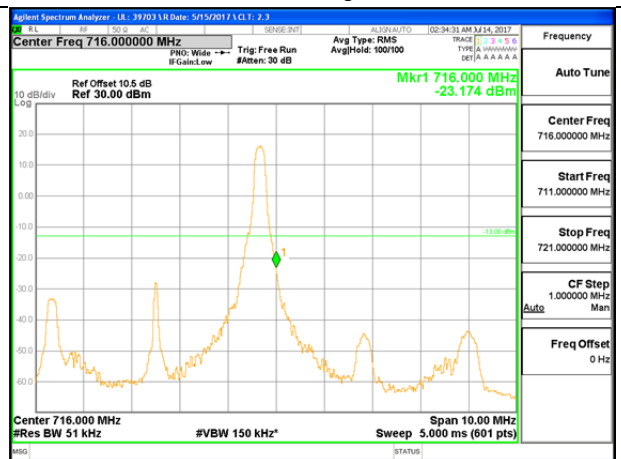

LTE B12 5MHz QPSK Low Channel 1RB

LTE B12 5MHz QPSK High Channel 1RB

LTE B12 5MHz QPSK Low Channel FRB

LTE B12 5MHz QPSK High Channel FRB

LTE B12 5MHz 16QAM Low Channel 1RB

LTE B12 5MHz 16QAM High Channel 1RB

LTE B12 5MHz 16QAM Low Channel FRB

LTE B12 5MHz 16QAM High Channel FRB

LTE B12 10MHz QPSK Low Channel 1RB

LTE B12 10MHz QPSK High Channel 1RB

LTE B12 10MHz QPSK Low Channel FRB

LTE B12 10MHz QPSK High Channel FRB