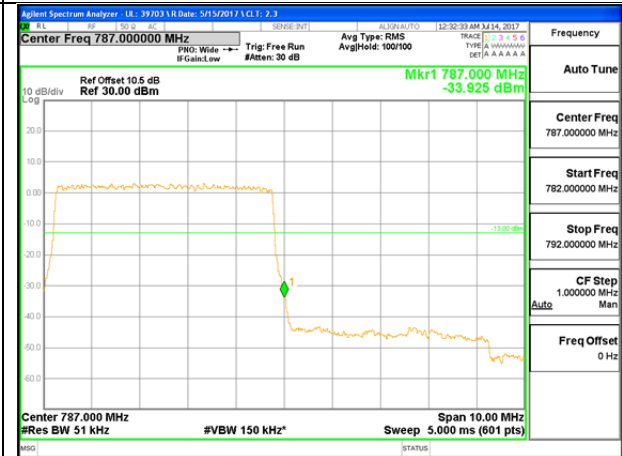

LTE B12 10MHz 16QAM Low Channel 1RB

LTE B12 10MHz 16QAM High Channel 1RB

LTE B12 10MHz 16QAM Low Channel FRB

LTE B12 10MHz 16QAM High Channel FRB

LTE Band 13

LTE B13 5MHz QPSK Low Channel 1RB

LTE B13 5MHz QPSK High Channel 1RB

LTE B13 5MHz QPSK Low Channel FRB

LTE B13 5MHz QPSK High Channel FRB

LTE B13 5MHz 16QAM Low Channel 1RB

LTE B13 5MHz 16QAM High Channel 1RB

LTE B13 5MHz 16QAM Low Channel FRB

LTE B13 5MHz 16QAM High Channel FRB