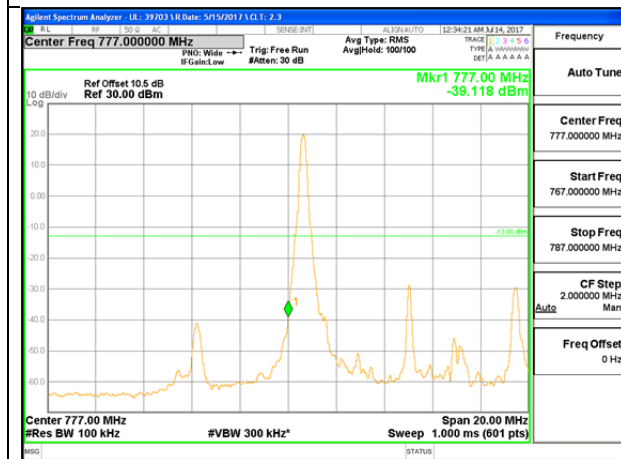

LTE B13 5MHz QPSK Low Channel FRB

LTE B13 5MHz QPSK High Channel FRB

LTE B13 5MHz 16QAM Low Channel 1RB

LTE B13 5MHz 16QAM High Channel 1RB

LTE B13 5MHz 16QAM Low Channel FRB

LTE B13 5MHz 16QAM High Channel FRB

LTE B13 10MHz QPSK Low Channel 1RB

LTE B13 10MHz QPSK High Channel 1RB

LTE B13 10MHz QPSK Low Channel FRB

LTE B13 10MHz QPSK High Channel FRB

LTE B13 10MHz 16QAM Lo Channel 1RB

LTE B13 10MHz 16QAM High Channel 1RB