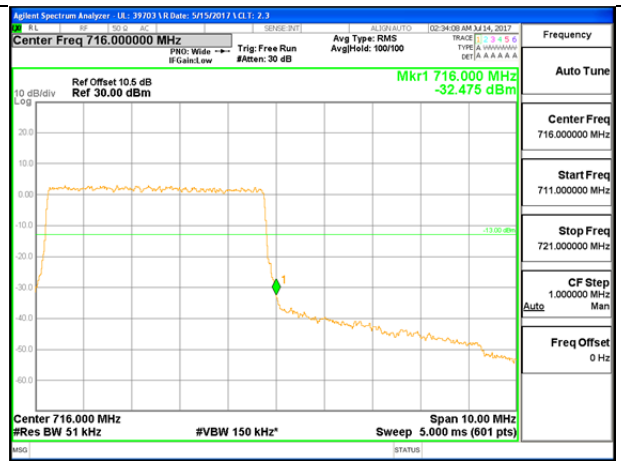

LTE B12 1.4MHz 16QAM Low Channel 1RB

LTE B12 1.4MHz 16QAM High Channel 1RB

LTE B12 1.4MHz 16QAM Low Channel FRB

LTE B12 1.4MHz 16QAM High Channel FRB

LTE B12 3MHz QPSK Low Channel 1RB

LTE B12 3MHz QPSK High Channel 1RB

LTE B12 3MHz QPSK Low Channel FRB

LTE B12 3MHz QPSK High Channel FRB

LTE B12 3MHz 16QAM Low Channel 1RB

LTE B12 3MHz 16QAM High Channel 1RB

LTE B12 3MHz 16QAM Low Channel FRB

LTE B12 3MHz 16QAM High Channel FRB

LTE B12 5MHz QPSK Low Channel 1RB

LTE B12 5MHz QPSK High Channel 1RB

LTE B12 5MHz QPSK Low Channel FRB

LTE B12 5MHz QPSK High Channel FRB

LTE B12 5MHz 16QAM Low Channel 1RB

LTE B12 5MHz 16QAM High Channel 1RB