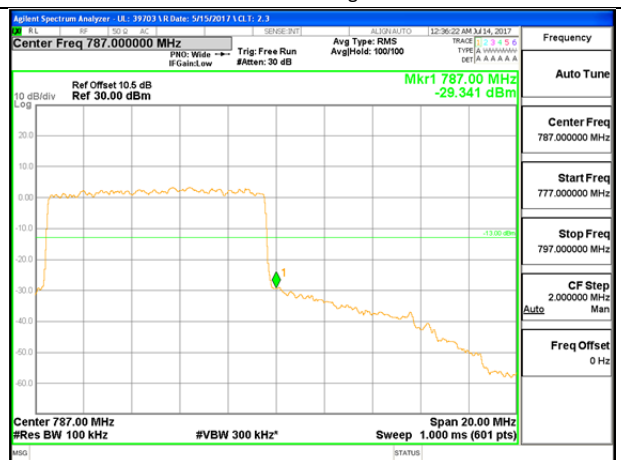

LTE B12 10MHz 16QAM Low Channel 1RB

LTE B12 10MHz 16QAM High Channel 1RB

LTE B12 10MHz 16QAM Low Channel FRB

LTE B12 10MHz 16QAM High Channel FRB

LTE Band 13

LTE B13 5MHz QPSK Low Channel 1RB

LTE B13 5MHz QPSK High Channel 1RB

LTE B13 5MHz QPSK Low Channel FRB

LTE B13 5MHz QPSK High Channel FRB

LTE B13 5MHz 16QAM Low Channel 1RB

LTE B13 5MHz 16QAM High Channel 1RB

LTE B13 5MHz 16QAM Low Channel FRB

LTE B13 5MHz 16QAM High Channel FRB

LTE B13 10MHz QPSK Low Channel 1RB

LTE B13 10MHz QPSK High Channel 1RB

LTE B13 10MHz QPSK Low Channel FRB

LTE B13 10MHz QPSK High Channel FRB

LTE B13 10MHz 16QAM Lo Channel 1RB

LTE B13 10MHz 16QAM High Channel 1RB