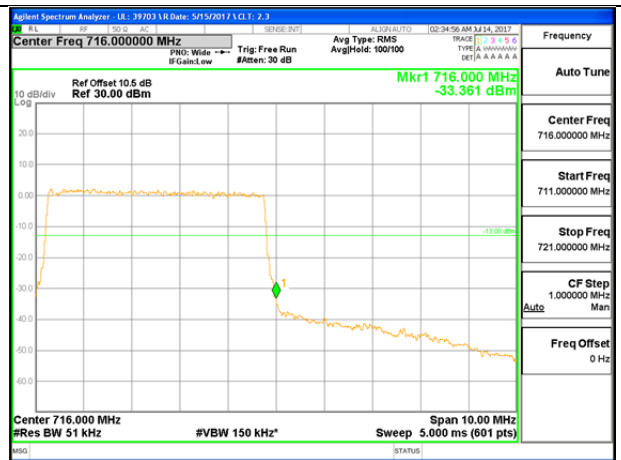

LTE B12 5MHz QPSK Low Channel 1RB

LTE B12 5MHz QPSK High Channel 1RB

LTE B12 5MHz QPSK Low Channel FRB

LTE B12 5MHz QPSK High Channel FRB

LTE B12 5MHz 16QAM Low Channel 1RB

LTE B12 5MHz 16QAM High Channel 1RB

LTE B12 5MHz 16QAM Low Channel FRB

LTE B12 5MHz 16QAM High Channel FRB

LTE B12 10MHz QPSK Low Channel 1RB

LTE B12 10MHz QPSK High Channel 1RB

LTE B12 10MHz QPSK Low Channel FRB

LTE B12 10MHz QPSK High Channel FRB