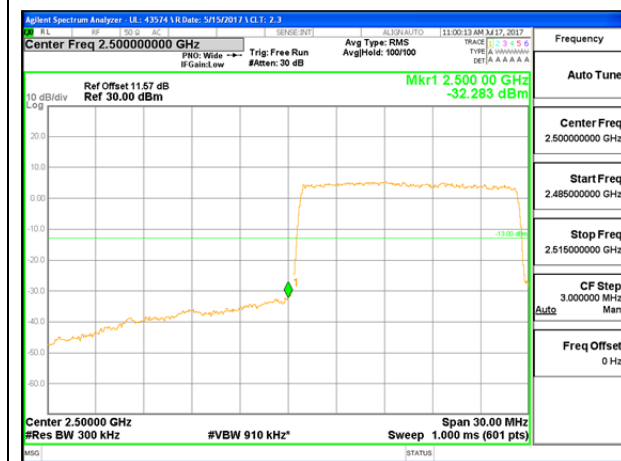

LTE B7 10MHz 16QAM Low Channel 1RB

LTE B7 10MHz 16QAM High Channel 1RB

LTE B7 10MHz 16QAM Low Channel FRB

LTE B7 10MHz 16QAM High Channel FRB

LTE B7 15MHz QPSK Low Channel 1RB

LTE B7 15MHz QPSK High Channel 1RB

LTE B7 15MHz QPSK Low Channel FRB

LTE B7 15MHz QPSK High Channel FRB

LTE B7 15MHz 16QAM Low Channel 1RB

LTE B7 1MHz 16QAM High Channel 1RB

LTE B7 15MHz 16QAM Low Channel FRB

LTE B7 15MHz 16QAM High Channel FRB

LTE B7 20MHz QPSK Low Channel 1RB

LTE B7 20MHz QPSK High Channel 1RB

LTE B7 20MHz QPSK Low Channel FRB

LTE B7 20MHz QPSK High Channel FRB

LTE B7 20MHz 16QAM Low Channel 1RB

LTE B7 20MHz 16QAM High Channel 1RB

LTE B7 20MHz 16QAM Low Channel FRB

LTE B7 20MHz 16QAM High Channel FRB

LTE Band 12

LTE B12 1.4MHz QPSK Low Channel 1RB

LTE B12 1.4MHz QPSK High Channel 1RB

LTE B12 1.4MHz QPSK Low Channel FRB

LTE B12 1.4MHz QPSK High Channel FRB