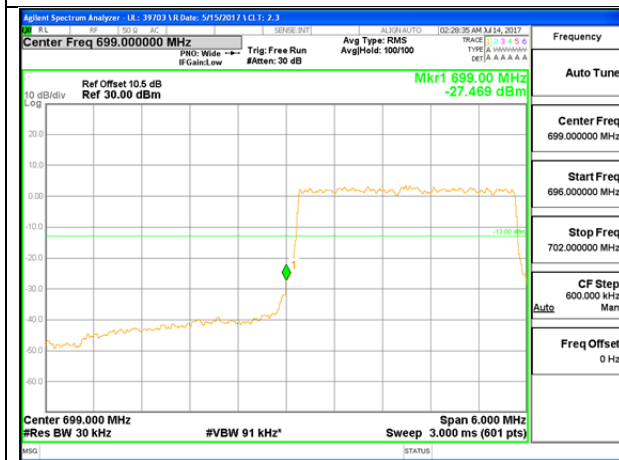

LTE B7 20MHz 16QAM Low Channel FRB

LTE B7 20MHz 16QAM High Channel FRB

LTE Band 12

LTE B12 1.4MHz QPSK Low Channel 1RB

LTE B12 1.4MHz QPSK High Channel 1RB

LTE B12 1.4MHz QPSK Low Channel FRB

LTE B12 1.4MHz QPSK High Channel FRB

LTE B12 1.4MHz 16QAM Low Channel 1RB

LTE B12 1.4MHz 16QAM High Channel 1RB

LTE B12 1.4MHz 16QAM Low Channel FRB

LTE B12 1.4MHz 16QAM High Channel FRB

LTE B12 3MHz QPSK Low Channel 1RB

LTE B12 3MHz QPSK High Channel 1RB

LTE B12 3MHz QPSK Low Channel FRB

LTE B12 3MHz QPSK High Channel FRB

LTE B12 3MHz 16QAM Low Channel 1RB

LTE B12 3MHz 16QAM High Channel 1RB

LTE B12 3MHz 16QAM Low Channel FRB

LTE B12 3MHz 16QAM High Channel FRB