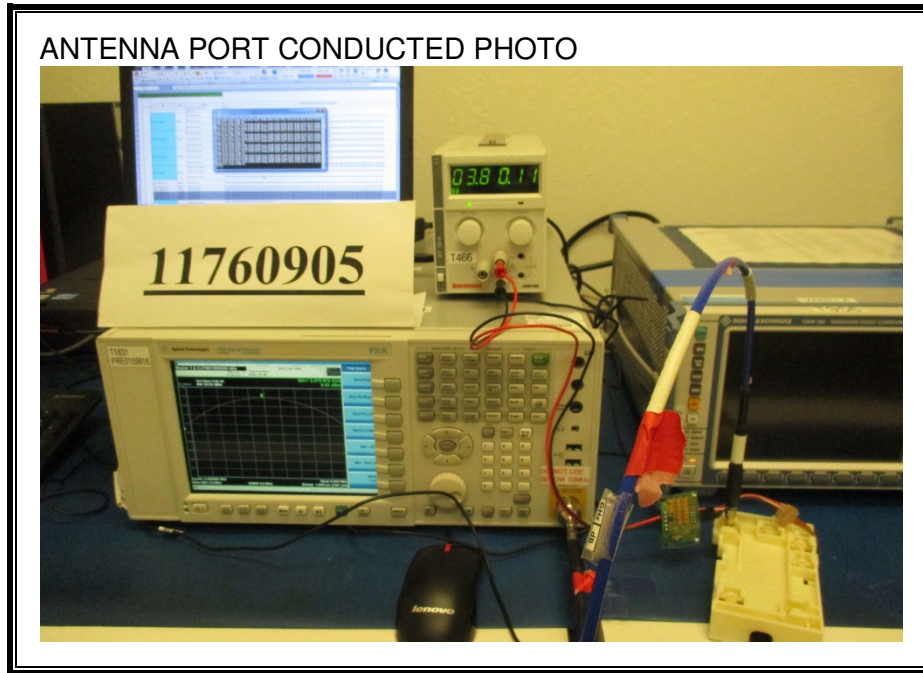

11. SETUP PHOTOS

ANTENNA PORT CONDUCTED RF MEASUREMENT SETUP

RADIATED RF MEASUREMENT SETUP (BELOW 30 MHz)

RADIATED RF MEASUREMENT SETUP (BELOW 1 GHz)

RADIATED RF MEASUREMENT SETUP (ABOVE 1 GHz)

RADIATED RF MEASUREMENT SETUP FOR PORTABLE CONFIGURATION

Z-AXIS PHOTO

AC LINE CONDUCTED EMISSIONS MEASUREMENT SETUP

END OF REPORT