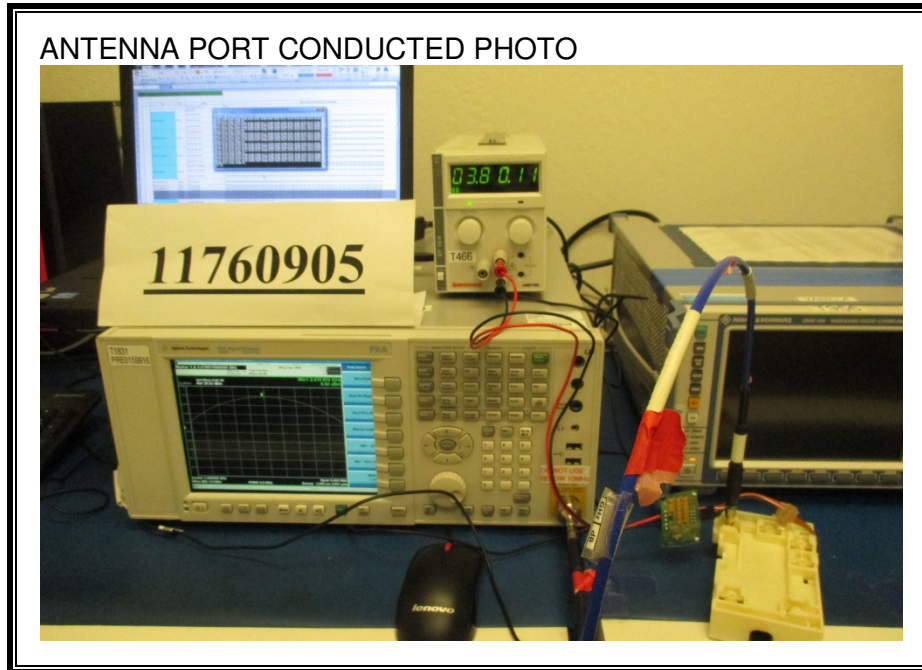

12. SETUP PHOTOS

ANTENNA PORT CONDUCTED RF MEASUREMENT SETUP

RADIATED RF MEASUREMENT SETUP (BELOW 30 MHz)

RADIATED RF MEASUREMENT SETUP (BELOW 1 GHz)

RADIATED RF MEASUREMENT SETUP (ABOVE 1 GHz)

RADIATED RF MEASUREMENT SETUP FOR PORTABLE CONFIGURATION

Z-AXIS PHOTO

AC LINE CONDUCTED EMISSIONS MEASUREMENT SETUP

END OF REPORT