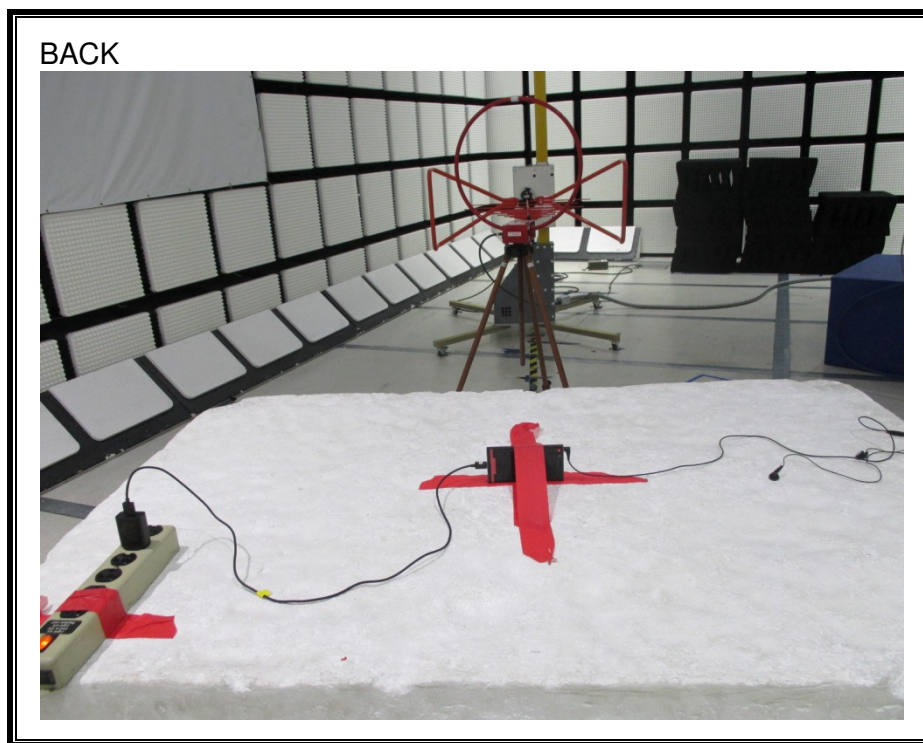

12.1. SETUP PHOTOS

ANTENNA PORT CONDUCTED RF MEASUREMENT SETUP

RADIATED RF MEASUREMENT SETUP (BELOW 30 MHz)

RADIATED RF MEASUREMENT SETUP (BELOW 1 GHz)

RADIATED RF MEASUREMENT SETUP (ABOVE 1 GHz)

RADIATED RF MEASUREMENT SETUP FOR PORTABLE CONFIGURATION

AC LINE CONDUCTED EMISSIONS MEASUREMENT SETUP

END OF REPORT