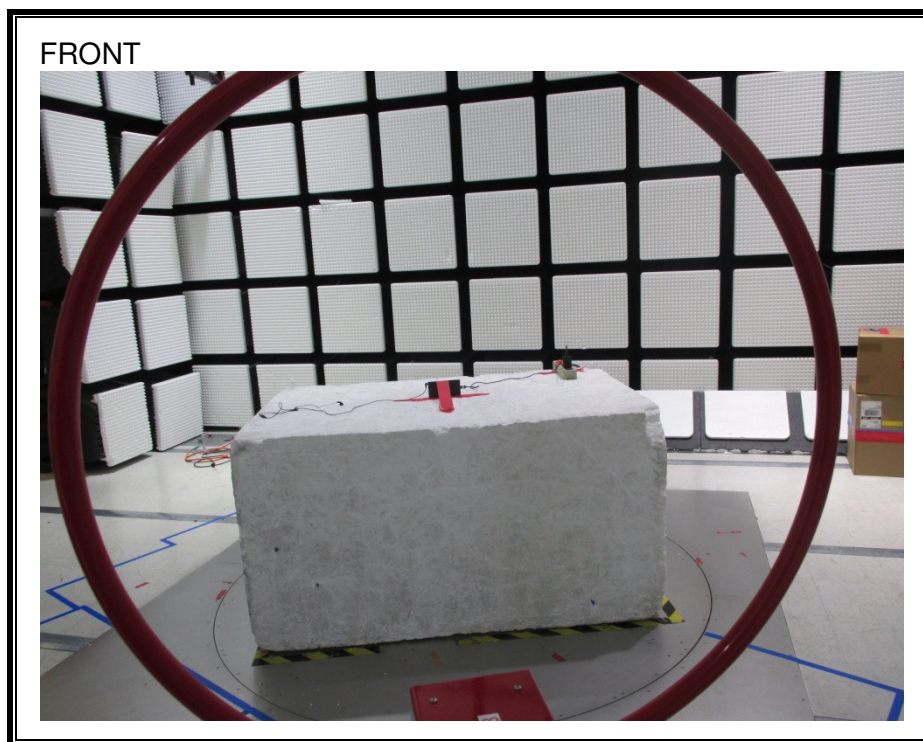

12.1. SETUP PHOTOS

ANTENNA PORT CONDUCTED RF MEASUREMENT SETUP

RADIATED RF MEASUREMENT SETUP (BELOW 30 MHz)

RADIATED RF MEASUREMENT SETUP (BELOW 1 GHz)

RADIATED RF MEASUREMENT SETUP (ABOVE 1 GHz)

RADIATED RF MEASUREMENT SETUP FOR PORTABLE CONFIGURATION

AC LINE CONDUCTED EMISSIONS MEASUREMENT SETUP

END OF REPORT