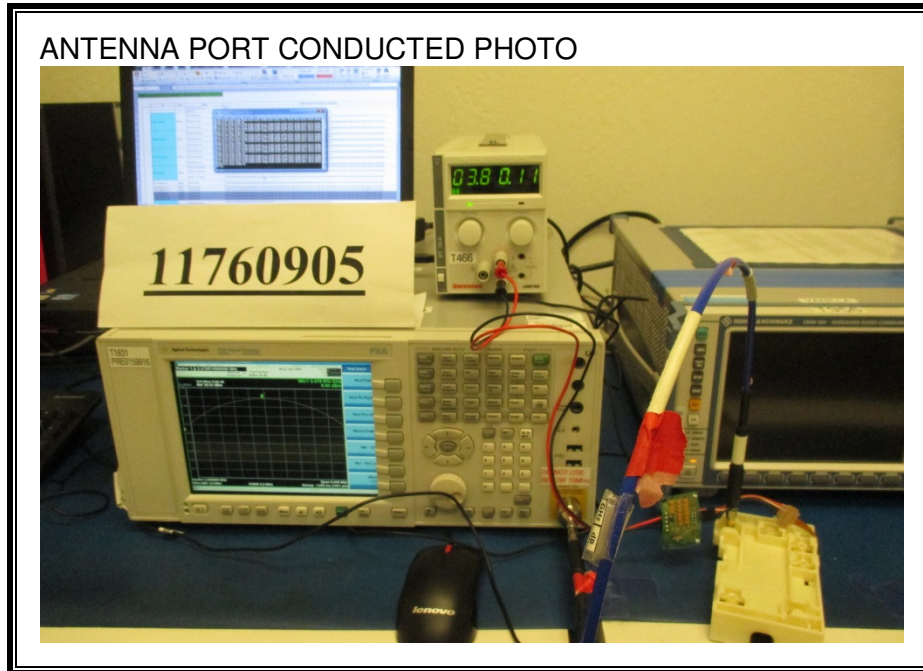

12.1. SETUP PHOTOS

ANTENNA PORT CONDUCTED RF MEASUREMENT SETUP

RADIATED RF MEASUREMENT SETUP (BELOW 30 MHz)

RADIATED RF MEASUREMENT SETUP (BELOW 1 GHz)

RADIATED RF MEASUREMENT SETUP (ABOVE 1 GHz)

RADIATED RF MEASUREMENT SETUP FOR PORTABLE CONFIGURATION

AC LINE CONDUCTED EMISSIONS MEASUREMENT SETUP

END OF REPORT