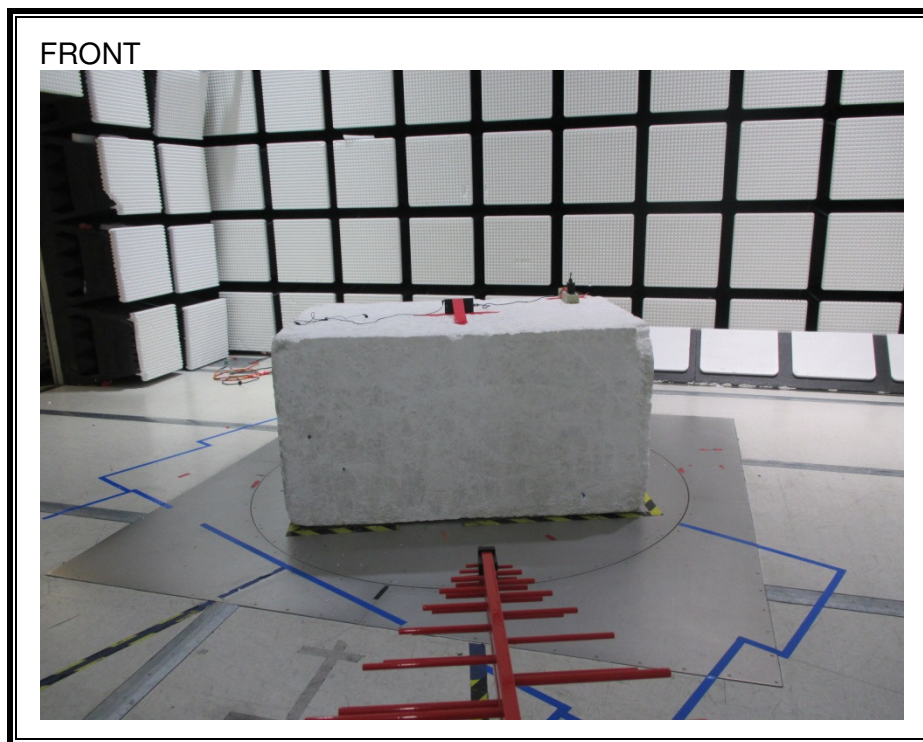

12.1. SETUP PHOTOS

ANTENNA PORT CONDUCTED RF MEASUREMENT SETUP

RADIATED RF MEASUREMENT SETUP (BELOW 30 MHz)

RADIATED RF MEASUREMENT SETUP (BELOW 1 GHz)

RADIATED RF MEASUREMENT SETUP (ABOVE 1 GHz)

RADIATED RF MEASUREMENT SETUP FOR PORTABLE CONFIGURATION

AC LINE CONDUCTED EMISSIONS MEASUREMENT SETUP

END OF REPORT