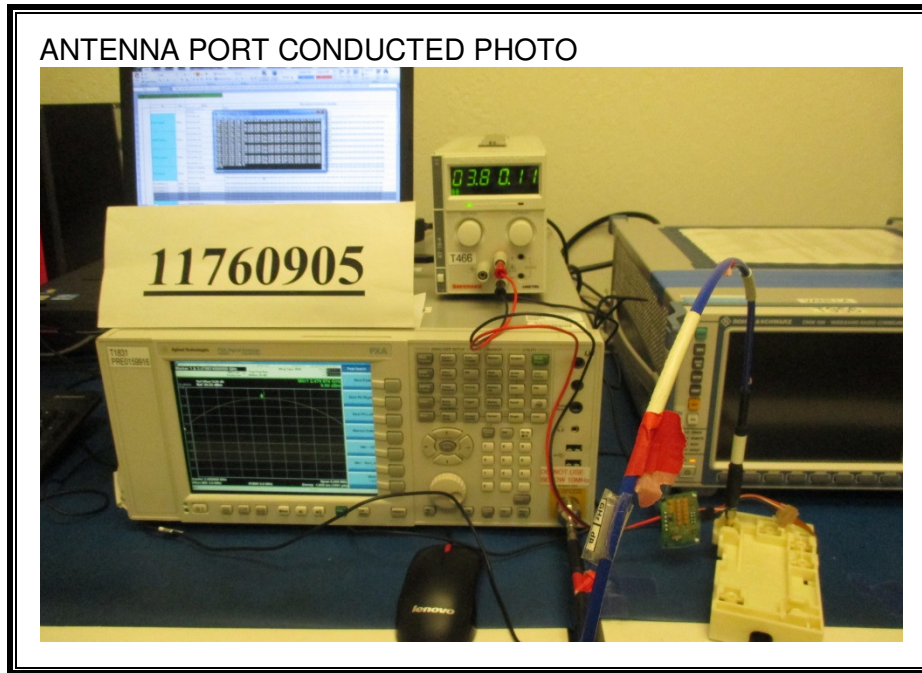

10. SETUP PHOTOS

ANTENNA PORT CONDUCTED RF MEASUREMENT SETUP

RADIATED RF MEASUREMENT SETUP (BELOW 30 MHz)

RADIATED RF MEASUREMENT SETUP (BELOW 1 GHz)

RADIATED RF MEASUREMENT SETUP (ABOVE 1 GHz)

RADIATED RF MEASUREMENT SETUP FOR PORTABLE CONFIGURATION

X-AXIS PHOTO

Y-AXIS PHOTO

Z-AXIS PHOTO

AC LINE CONDUCTED EMISSIONS MEASUREMENT SETUP

END OF REPORT