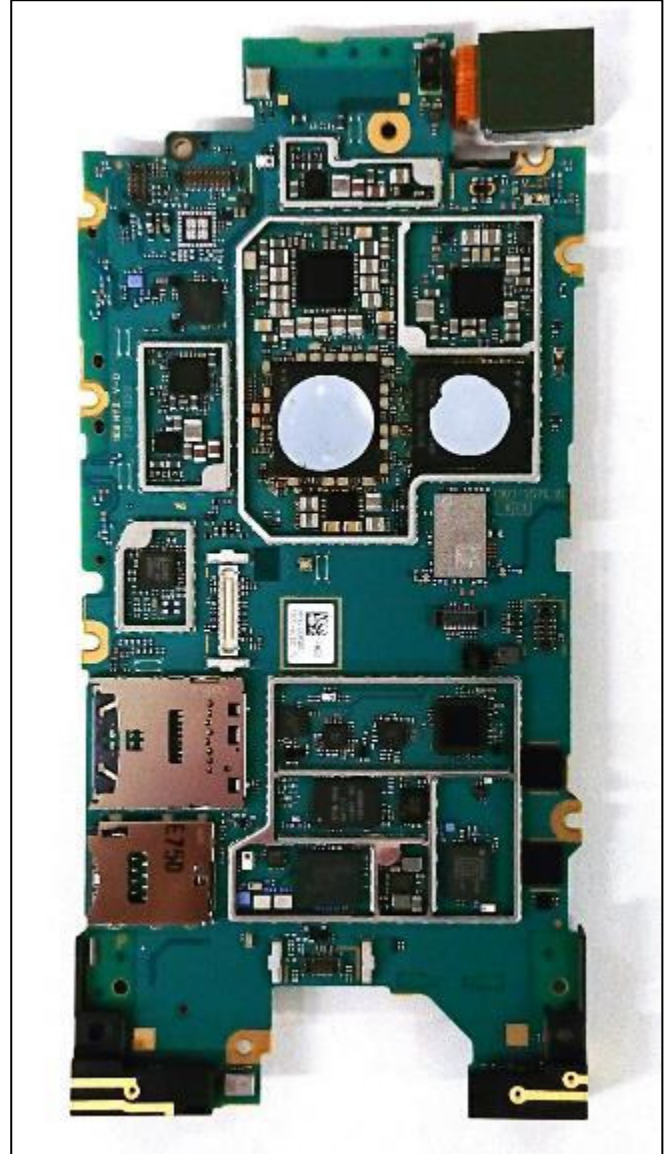

Sony Mobile Communications
Prepared by

Contents responsible if other than preparer

Approved by

FCC ID: PY7-32042D Internal Photo

Without Display panel

Display panel

Cover Main with PWB

Cover Main without PWB

Internal PWB (Front side)

With Shield cases

Without Shield cases

Internal PWB (Rear side)

With battery

Without battery

Battery: