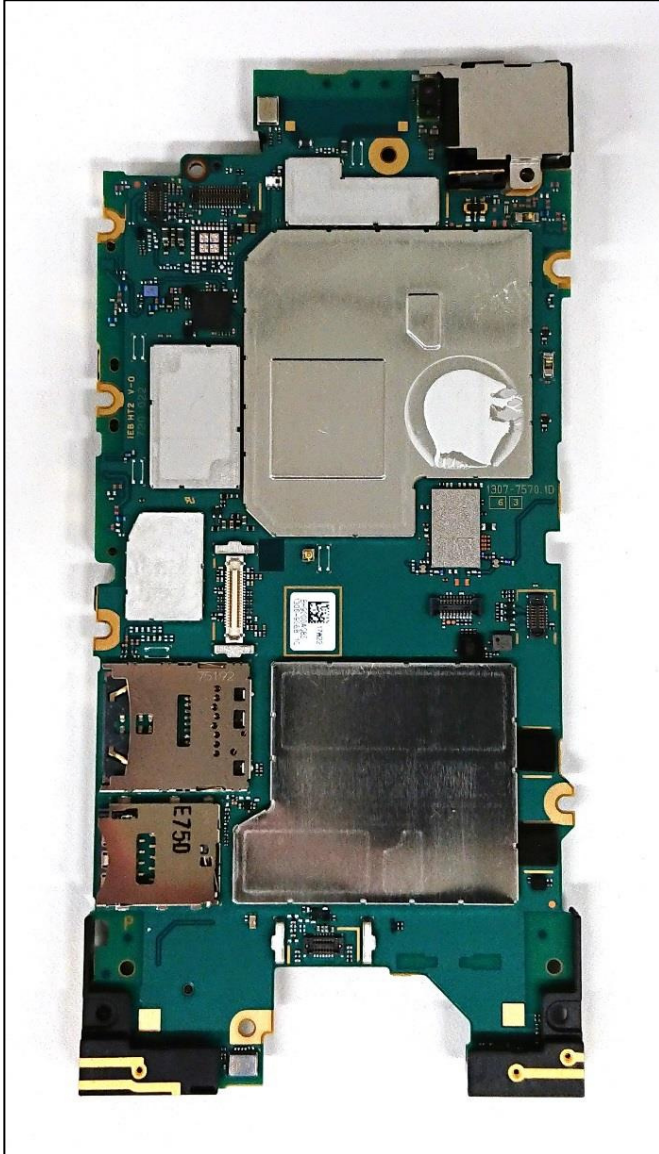

Sony Mobile Communications
Prepared by

Contents responsible if other than preparer

Approved by

FCC ID: PY7-32042D Internal Photo

Without Display panel

Display panel

Cover Main with PWB

Cover Main without PWB

Internal PWB (Front side)

With Shield cases

Without Shield cases

Internal PWB (Rear side)

With battery

Without battery

Battery: