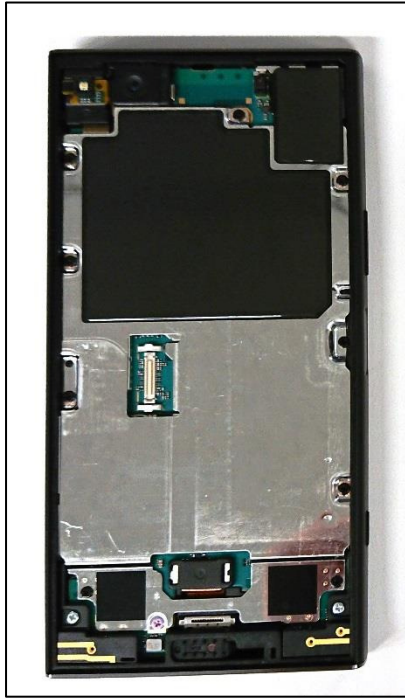

Sony Mobile Communications
Prepared by

Contents responsible if other than preparer

Approved by

FCC ID: PY7-32042D Internal Photo

Without Display panel

Display panel

Cover Main with PWB

Cover Main without PWB

Internal PWB (Front side)

With Shield cases

Without Shield cases

Internal PWB (Rear side)

With battery

Without battery

Battery: