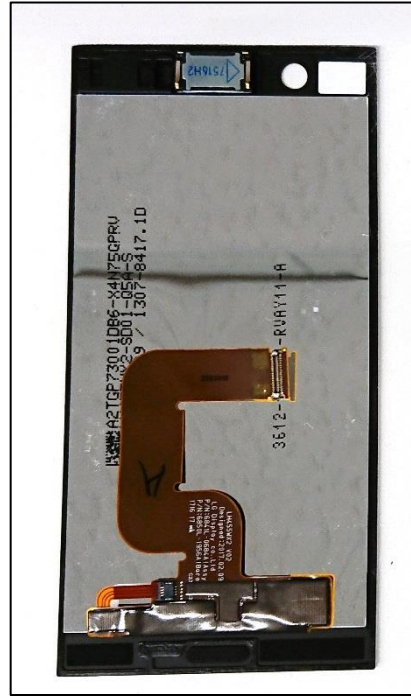

Sony Mobile Communications
Prepared by

Contents responsible if other than preparer

Approved by

FCC ID: PY7-32042D Internal Photo

Without Display panel

Display panel

Cover Main with PWB

Cover Main without PWB

Internal PWB (Front side)

With Shield cases

Without Shield cases

Internal PWB (Rear side)

With battery

Without battery

Battery: