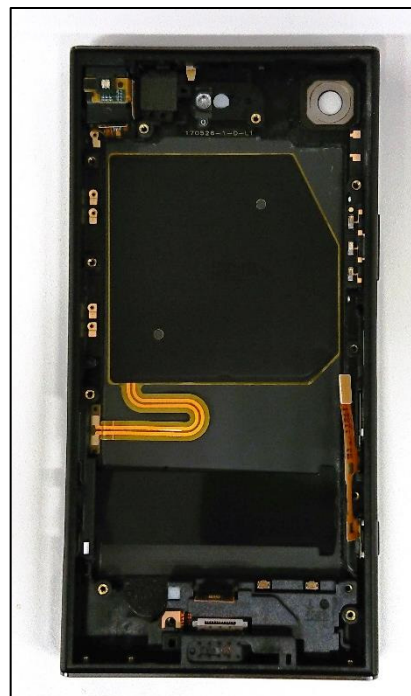

Sony Mobile Communications
Prepared by

Contents responsible if other than preparer

Approved by

FCC ID: PY7-32042D Internal Photo

Without Display panel

Display panel

Cover Main with PWB

Cover Main without PWB

Internal PWB (Front side)

With Shield cases

Without Shield cases

Internal PWB (Rear side)

With battery

Without battery

Battery: