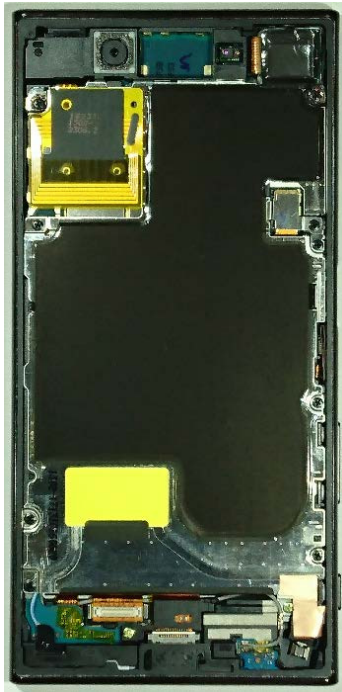

Sony Mobile Communications
Prepared by
JPTO/CGVOHCC
Contents responsible if other than preparer

Date
2016-08-09

Revision
PA1

Remarks

This document is managed in metaDoc.

Approved by
JPTO/CGVOHCC

FCC ID: PY7-30637Z Internal Photo

Without Display Panel

Display Panel

Cover Main With PWB

Cover Main Without PWB

Internal PWB with/without Shield cases

Internal PWB with Shield cases (Front-side)

Internal PWB without Shield cases (Front-side)

Internal PWB with Shield cases (Rear-side)

Internal PWB without Shield cases (Rear-side)

Battery: