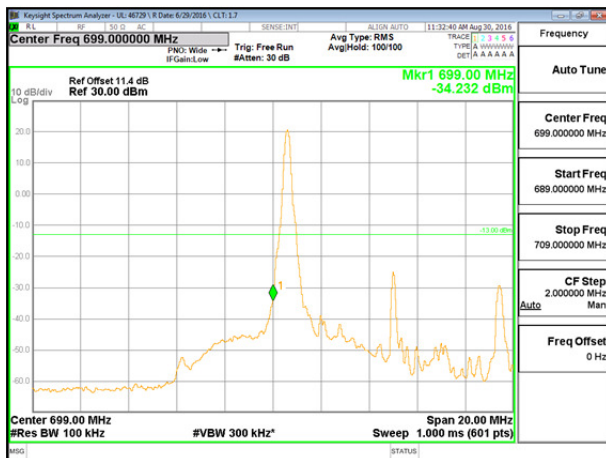

LTE B12 5MHz QPSK Low Channel FRB

LTE B12 5MHz QPSK High Channel FRB

LTE B12 5MHz 16QAM Low Channel 1RB

LTE B12 5MHz 16QAM High Channel 1RB

LTE B12 5MHz 16QAM Low Channel FRB

LTE B12 5MHz 16QAM High Channel FRB

LTE B12 10MHz QPSK Low Channel 1RB

LTE B12 10MHz QPSK High Channel 1RB

LTE B12 10MHz QPSK Low Channel FRB

LTE B12 10MHz QPSK High Channel FRB

LTE B12 10MHz 16QAM Low Channel 1RB

LTE B12 10MHz 16QAM High Channel 1RB

LTE B12 10MHz 16QAM Low Channel FRB

LTE B12 10MHz 16QAM High Channel FRB

LTE Band 17

LTE B17 5MHz QPSK Low Channel 1RB

LTE B17 5MHz QPSK High Channel 1RB

LTE B17 5MHz QPSK Low Channel FRB

LTE B17 5MHz QPSK High Channel FRB