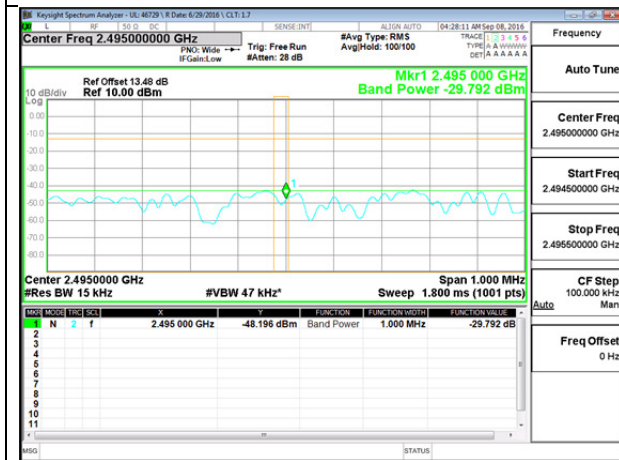

9.3.2. EMISSION MASK PLOTS

LTE Band 41

LTE B41 5MHz 16QAM Low Channel 1RB

LTE B41 5MHz 16QAM High Channel 1RB

LTE B41 5MHz 16QAM Low Channel 1RB at 2495MHz

LTE B41 5MHz 16QAM High Channel 1RB at 2684MHz

LTE B41 5MHz 16QAM Low Channel FRB