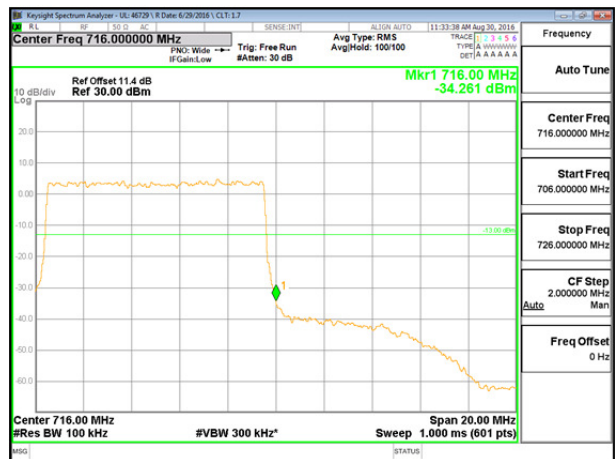

LTE B12 3MHz 16QAM Low Channel 1RB

LTE B12 3MHz 16QAM High Channel 1RB

LTE B12 3MHz 16QAM Low Channel FRB

LTE B12 3MHz 16QAM High Channel FRB

LTE B12 5MHz QPSK Low Channel 1RB

LTE B12 5MHz QPSK High Channel 1RB

LTE B12 5MHz QPSK Low Channel FRB

LTE B12 5MHz QPSK High Channel FRB

LTE B12 5MHz 16QAM Low Channel 1RB

LTE B12 5MHz 16QAM High Channel 1RB

LTE B12 5MHz 16QAM Low Channel FRB

LTE B12 5MHz 16QAM High Channel FRB

LTE B12 10MHz QPSK Low Channel 1RB

LTE B12 10MHz QPSK High Channel 1RB

LTE B12 10MHz QPSK Low Channel FRB

LTE B12 10MHz QPSK High Channel FRB

LTE B12 10MHz 16QAM Low Channel 1RB

LTE B12 10MHz 16QAM High Channel 1RB

LTE B12 10MHz 16QAM Low Channel FRB

LTE B12 10MHz 16QAM High Channel FRB

LTE Band 17

LTE B17 5MHz QPSK Low Channel 1RB

LTE B17 5MHz QPSK High Channel 1RB

LTE B17 5MHz QPSK Low Channel FRB

LTE B17 5MHz QPSK High Channel FRB