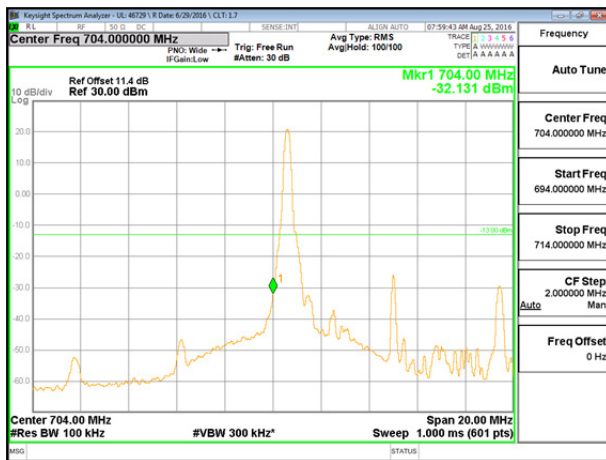

LTE B12 10MHz 16QAM Low Channel FRB

LTE B12 10MHz 16QAM High Channel FRB

LTE Band 17

LTE B17 5MHz QPSK Low Channel 1RB

LTE B17 5MHz QPSK High Channel 1RB

LTE B17 5MHz QPSK Low Channel FRB

LTE B17 5MHz QPSK High Channel FRB

LTE B17 5MHz 16QAM Low Channel 1RB

LTE B17 5MHz 16QAM High Channel 1RB

LTE B17 5MHz 16QAM Low Channel FRB

LTE B17 5MHz 16QAM High Channel FRB

LTE B17 10MHz QPSK Low Channel 1RB

LTE B17 10MHz QPSK High Channel 1RB

LTE B17 10MHz QPSK Low Channel FRB

LTE B17 10MHz QPSK High Channel FRB

LTE B17 10MHz 16QAM Low Channel 1RB

LTE B17 10MHz 16QAM High Channel 1RB

LTE B17 10MHz 16QAM Low Channel FRB

LTE B17 10MHz 16QAM High Channel FRB