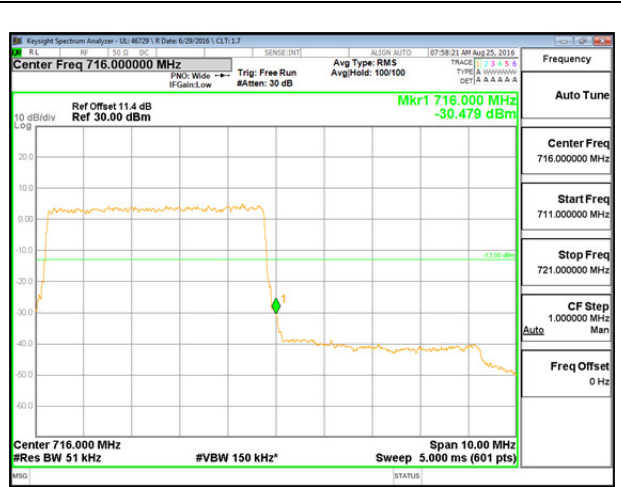

LTE B12 10MHz QPSK Low Channel 1RB

LTE B12 10MHz QPSK High Channel 1RB

LTE B12 10MHz QPSK Low Channel FRB

LTE B12 10MHz QPSK High Channel FRB

LTE B12 10MHz 16QAM Low Channel 1RB

LTE B12 10MHz 16QAM High Channel 1RB

LTE B12 10MHz 16QAM Low Channel FRB

LTE B12 10MHz 16QAM High Channel FRB

LTE Band 17

LTE B17 5MHz QPSK Low Channel 1RB

LTE B17 5MHz QPSK High Channel 1RB

LTE B17 5MHz QPSK Low Channel FRB

LTE B17 5MHz QPSK High Channel FRB

LTE B17 5MHz 16QAM Low Channel 1RB

LTE B17 5MHz 16QAM High Channel 1RB

LTE B17 5MHz 16QAM Low Channel FRB

LTE B17 5MHz 16QAM High Channel FRB

LTE B17 10MHz QPSK Low Channel 1RB

LTE B17 10MHz QPSK High Channel 1RB