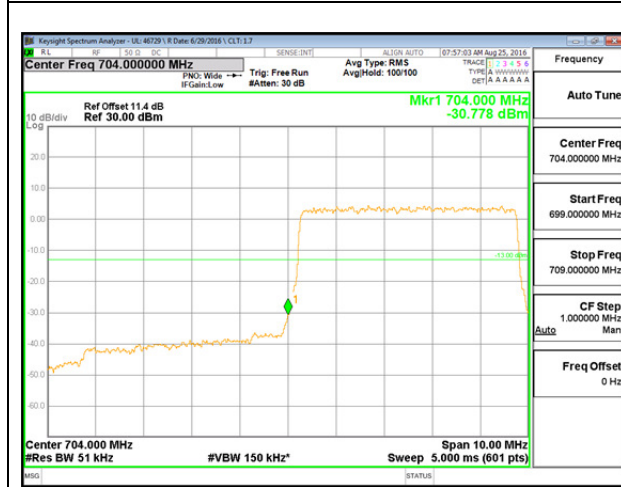

LTE B12 10MHz QPSK Low Channel 1RB

LTE B12 10MHz QPSK High Channel 1RB

LTE B12 10MHz QPSK Low Channel FRB

LTE B12 10MHz QPSK High Channel FRB

LTE B12 10MHz 16QAM Low Channel 1RB

LTE B12 10MHz 16QAM High Channel 1RB

LTE B12 10MHz 16QAM Low Channel FRB

LTE B12 10MHz 16QAM High Channel FRB

LTE Band 17

LTE B17 5MHz QPSK Low Channel 1RB

LTE B17 5MHz QPSK High Channel 1RB

LTE B17 5MHz QPSK Low Channel FRB

LTE B17 5MHz QPSK High Channel FRB

LTE B17 5MHz 16QAM Low Channel 1RB

LTE B17 5MHz 16QAM High Channel 1RB

LTE B17 5MHz 16QAM Low Channel FRB

LTE B17 5MHz 16QAM High Channel FRB

LTE B17 10MHz QPSK Low Channel 1RB

LTE B17 10MHz QPSK High Channel 1RB