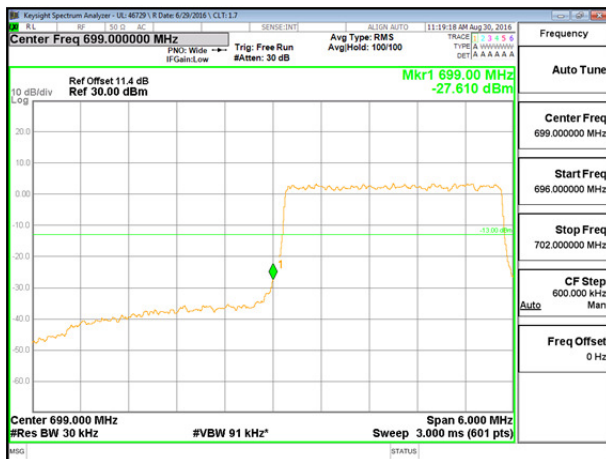

LTE B12 3MHz 16QAM Low Channel 1RB

LTE B12 3MHz 16QAM High Channel 1RB

LTE B12 3MHz 16QAM Low Channel FRB

LTE B12 3MHz 16QAM High Channel FRB

LTE B12 5MHz QPSK Low Channel 1RB

LTE B12 5MHz QPSK High Channel 1RB

LTE B12 5MHz QPSK Low Channel FRB

LTE B12 5MHz QPSK High Channel FRB

LTE B12 5MHz 16QAM Low Channel 1RB

LTE B12 5MHz 16QAM High Channel 1RB

LTE B12 5MHz 16QAM Low Channel FRB

LTE B12 5MHz 16QAM High Channel FRB

LTE B12 10MHz QPSK Low Channel 1RB

LTE B12 10MHz QPSK High Channel 1RB

LTE B12 10MHz QPSK Low Channel FRB

LTE B12 10MHz QPSK High Channel FRB

LTE B12 10MHz 16QAM Low Channel 1RB

LTE B12 10MHz 16QAM High Channel 1RB