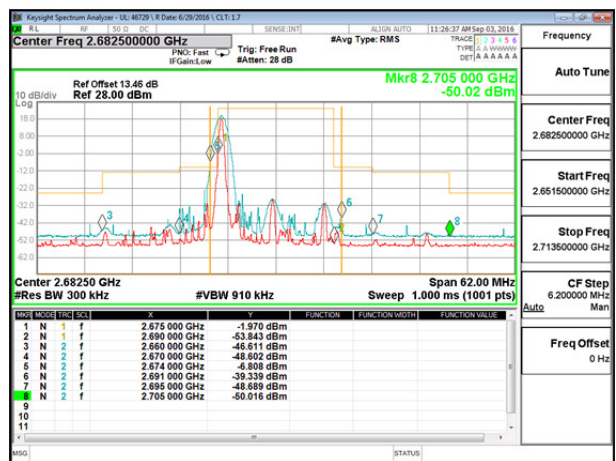

LTE B41 15MHz 16QAM High Channel 1RB