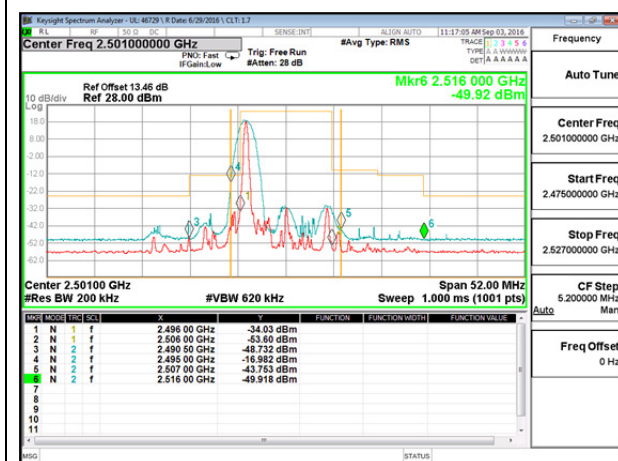

LTE B41 5MHz 16QAM High Channel FRB

LTE B41 10MHz QPSK Low Channel 1RB

LTE B41 10MHz QPSK High Channel 1RB

LTE B41 10MHz QPSK Low Channel FRB

LTE B41 10MHz QPSK High Channel FRB

LTE B41 10MHz 16QAM Low Channel 1RB