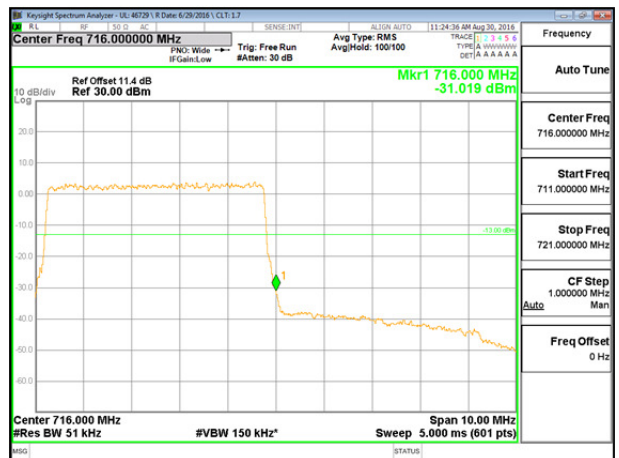

LTE B12 3MHz 16QAM Low Channel 1RB

LTE B12 3MHz 16QAM High Channel 1RB

LTE B12 3MHz 16QAM Low Channel FRB

LTE B12 3MHz 16QAM High Channel FRB

LTE B12 5MHz QPSK Low Channel 1RB

LTE B12 5MHz QPSK High Channel 1RB

LTE B12 5MHz QPSK Low Channel FRB

LTE B12 5MHz QPSK High Channel FRB

LTE B12 5MHz 16QAM Low Channel 1RB

LTE B12 5MHz 16QAM High Channel 1RB

LTE B12 5MHz 16QAM Low Channel FRB

LTE B12 5MHz 16QAM High Channel FRB

LTE B12 10MHz QPSK Low Channel 1RB

LTE B12 10MHz QPSK High Channel 1RB

LTE B12 10MHz QPSK Low Channel FRB

LTE B12 10MHz QPSK High Channel FRB

LTE B12 10MHz 16QAM Low Channel 1RB

LTE B12 10MHz 16QAM High Channel 1RB

LTE B12 10MHz 16QAM Low Channel FRB

LTE B12 10MHz 16QAM High Channel FRB

LTE Band 17

LTE B17 5MHz QPSK Low Channel 1RB

LTE B17 5MHz QPSK High Channel 1RB

LTE B17 5MHz QPSK Low Channel FRB

LTE B17 5MHz QPSK High Channel FRB