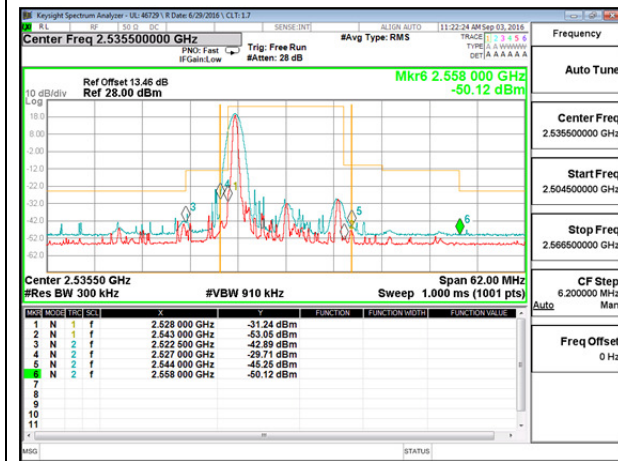

LTE B41 15MHz QPSK Low Channel 1RB