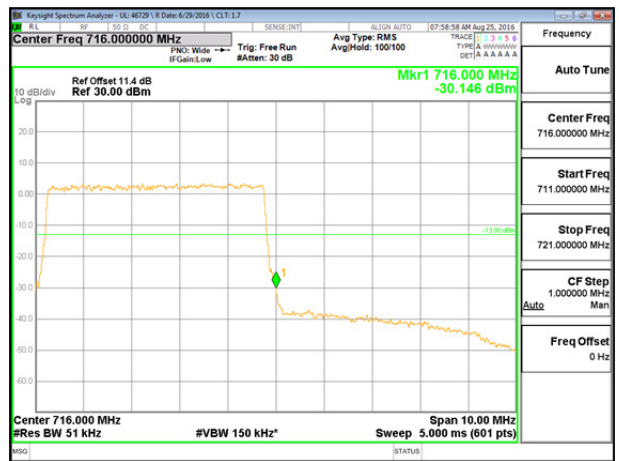

LTE B12 10MHz QPSK Low Channel 1RB

LTE B12 10MHz QPSK High Channel 1RB

LTE B12 10MHz QPSK Low Channel FRB

LTE B12 10MHz QPSK High Channel FRB

LTE B12 10MHz 16QAM Low Channel 1RB

LTE B12 10MHz 16QAM High Channel 1RB

LTE B12 10MHz 16QAM Low Channel FRB

LTE B12 10MHz 16QAM High Channel FRB

LTE Band 17

LTE B17 5MHz QPSK Low Channel 1RB

LTE B17 5MHz QPSK High Channel 1RB

LTE B17 5MHz QPSK Low Channel FRB

LTE B17 5MHz QPSK High Channel FRB

LTE B17 5MHz 16QAM Low Channel 1RB

LTE B17 5MHz 16QAM High Channel 1RB

LTE B17 5MHz 16QAM Low Channel FRB

LTE B17 5MHz 16QAM High Channel FRB

LTE B17 10MHz QPSK Low Channel 1RB

LTE B17 10MHz QPSK High Channel 1RB