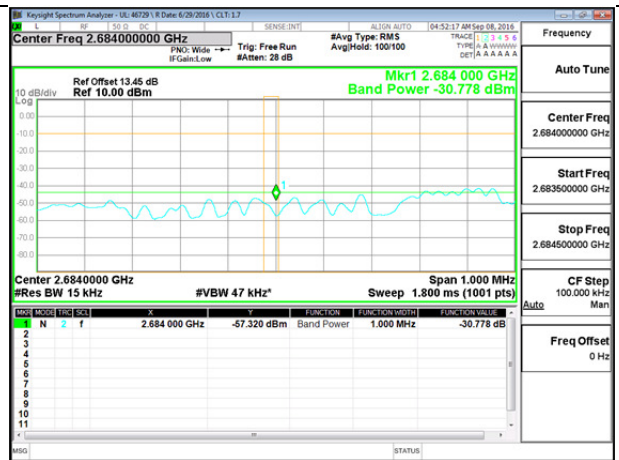

9.3.2. EMISSION MASK PLOTS

LTE Band 41

LTE B41 5MHz 16QAM Low Channel 1RB

LTE B41 5MHz 16QAM High Channel 1RB

LTE B41 5MHz 16QAM Low Channel 1RB at 2495MHz

LTE B41 5MHz 16QAM High Channel 1RB at 2684MHz

LTE B41 5MHz 16QAM Low Channel FRB