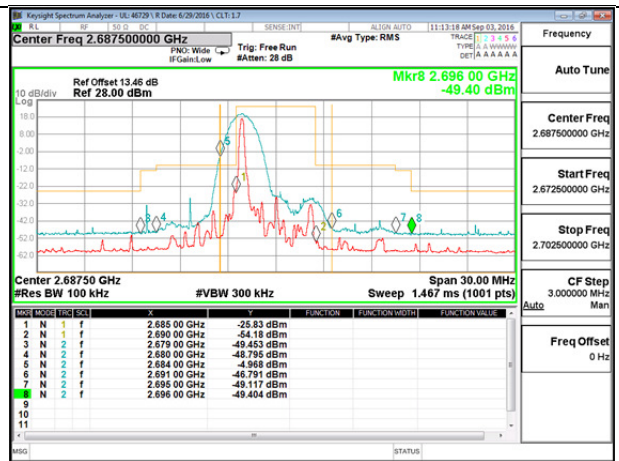

LTE B17 5MHz 16QAM Low Channel 1RB

LTE B17 5MHz 16QAM High Channel 1RB

LTE B17 5MHz 16QAM Low Channel FRB

LTE B17 5MHz 16QAM High Channel FRB

LTE B17 10MHz QPSK Low Channel 1RB

LTE B17 10MHz QPSK High Channel 1RB

LTE B17 10MHz QPSK Low Channel FRB

LTE B17 10MHz QPSK High Channel FRB

LTE B17 10MHz 16QAM Low Channel 1RB

LTE B17 10MHz 16QAM High Channel 1RB

LTE B17 10MHz 16QAM Low Channel FRB

LTE B17 10MHz 16QAM High Channel FRB

9.3.2. EMISSION MASK PLOTS

LTE Band 41

LTE B41 5MHz 16QAM Low Channel 1RB

LTE B41 5MHz 16QAM High Channel 1RB

LTE B41 5MHz 16QAM Low Channel 1RB at 2495MHz

LTE B41 5MHz 16QAM High Channel 1RB at 2684MHz

LTE B41 5MHz 16QAM Low Channel FRB