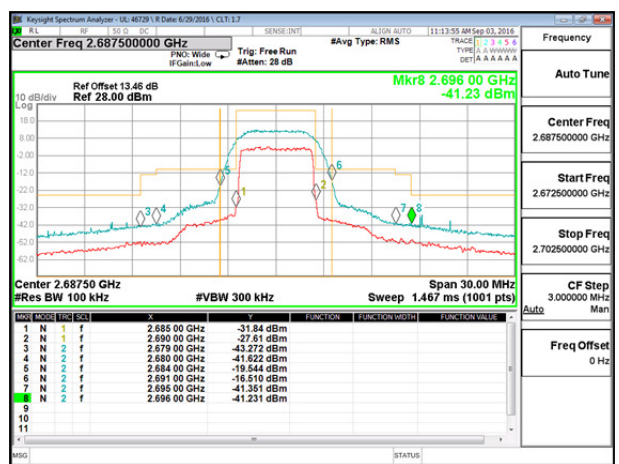

LTE B17 10MHz QPSK Low Channel FRB

LTE B17 10MHz QPSK High Channel FRB

LTE B17 10MHz 16QAM Low Channel 1RB

LTE B17 10MHz 16QAM High Channel 1RB

LTE B17 10MHz 16QAM Low Channel FRB

LTE B17 10MHz 16QAM High Channel FRB

9.3.2. EMISSION MASK PLOTS

LTE Band 41

LTE B41 5MHz 16QAM Low Channel 1RB

LTE B41 5MHz 16QAM High Channel 1RB

LTE B41 5MHz 16QAM Low Channel 1RB at 2495MHz

LTE B41 5MHz 16QAM High Channel 1RB at 2684MHz

LTE B41 5MHz 16QAM Low Channel FRB

LTE B41 5MHz 16QAM High Channel FRB

LTE B41 10MHz QPSK Low Channel 1RB

LTE B41 10MHz QPSK High Channel 1RB

LTE B41 10MHz QPSK Low Channel FRB

LTE B41 10MHz QPSK High Channel FRB

LTE B41 10MHz 16QAM Low Channel 1RB