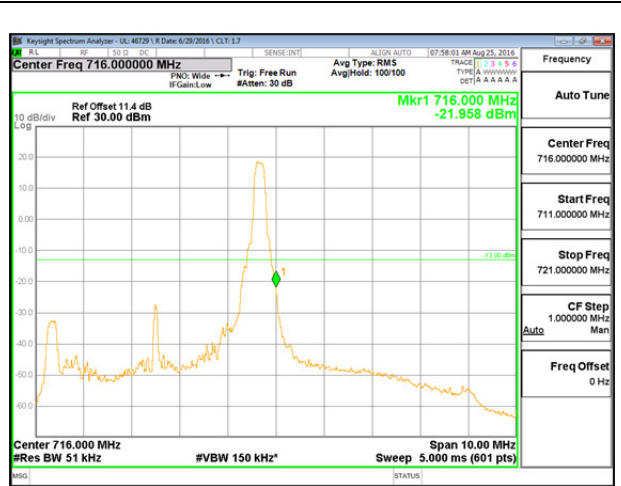

LTE B12 10MHz QPSK Low Channel 1RB

LTE B12 10MHz QPSK High Channel 1RB

LTE B12 10MHz QPSK Low Channel FRB

LTE B12 10MHz QPSK High Channel FRB

LTE B12 10MHz 16QAM Low Channel 1RB

LTE B12 10MHz 16QAM High Channel 1RB

LTE B12 10MHz 16QAM Low Channel FRB

LTE B12 10MHz 16QAM High Channel FRB

LTE Band 17

LTE B17 5MHz QPSK Low Channel 1RB

LTE B17 5MHz QPSK High Channel 1RB

LTE B17 5MHz QPSK Low Channel FRB

LTE B17 5MHz QPSK High Channel FRB

LTE B17 5MHz 16QAM Low Channel 1RB

LTE B17 5MHz 16QAM High Channel 1RB

LTE B17 5MHz 16QAM Low Channel FRB

LTE B17 5MHz 16QAM High Channel FRB

LTE B17 10MHz QPSK Low Channel 1RB

LTE B17 10MHz QPSK High Channel 1RB