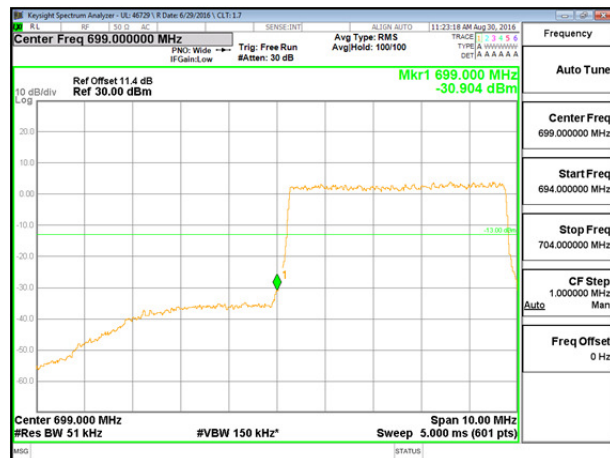

LTE B12 3MHz 16QAM Low Channel 1RB

LTE B12 3MHz 16QAM High Channel 1RB

LTE B12 3MHz 16QAM Low Channel FRB

LTE B12 3MHz 16QAM High Channel FRB

LTE B12 5MHz QPSK Low Channel 1RB

LTE B12 5MHz QPSK High Channel 1RB

LTE B12 5MHz QPSK Low Channel FRB

LTE B12 5MHz QPSK High Channel FRB

LTE B12 5MHz 16QAM Low Channel 1RB

LTE B12 5MHz 16QAM High Channel 1RB

LTE B12 5MHz 16QAM Low Channel FRB

LTE B12 5MHz 16QAM High Channel FRB

LTE B12 10MHz QPSK Low Channel 1RB

LTE B12 10MHz QPSK High Channel 1RB

LTE B12 10MHz QPSK Low Channel FRB

LTE B12 10MHz QPSK High Channel FRB

LTE B12 10MHz 16QAM Low Channel 1RB

LTE B12 10MHz 16QAM High Channel 1RB