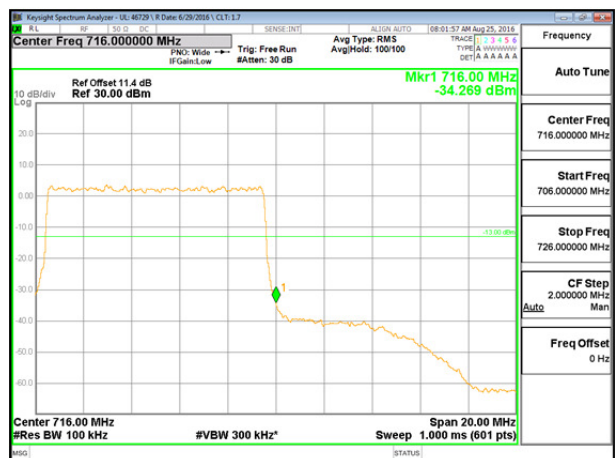

LTE B17 5MHz 16QAM Low Channel 1RB

LTE B17 5MHz 16QAM High Channel 1RB

LTE B17 5MHz 16QAM Low Channel FRB

LTE B17 5MHz 16QAM High Channel FRB

LTE B17 10MHz QPSK Low Channel 1RB

LTE B17 10MHz QPSK High Channel 1RB

LTE B17 10MHz QPSK Low Channel FRB

LTE B17 10MHz QPSK High Channel FRB

LTE B17 10MHz 16QAM Low Channel 1RB

LTE B17 10MHz 16QAM High Channel 1RB

LTE B17 10MHz 16QAM Low Channel FRB

LTE B17 10MHz 16QAM High Channel FRB

9.3.2. EMISSION MASK PLOTS

LTE Band 41

LTE B41 5MHz 16QAM Low Channel 1RB

LTE B41 5MHz 16QAM High Channel 1RB

LTE B41 5MHz 16QAM Low Channel 1RB at 2495MHz

LTE B41 5MHz 16QAM High Channel 1RB at 2684MHz

LTE B41 5MHz 16QAM Low Channel FRB