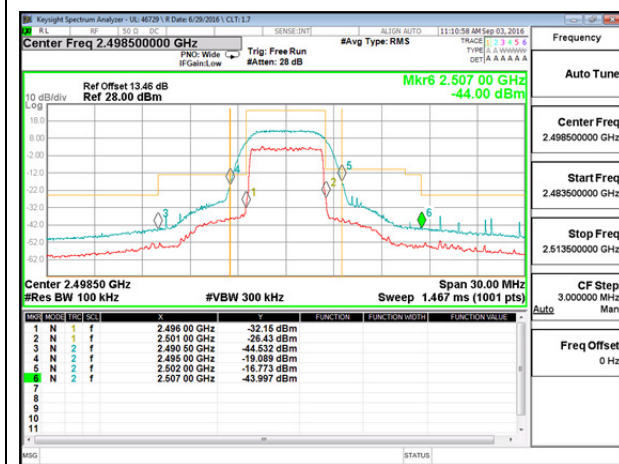

LTE B17 10MHz QPSK Low Channel FRB

LTE B17 10MHz QPSK High Channel FRB

LTE B17 10MHz 16QAM Low Channel 1RB

LTE B17 10MHz 16QAM High Channel 1RB

LTE B17 10MHz 16QAM Low Channel FRB

LTE B17 10MHz 16QAM High Channel FRB

9.3.2. EMISSION MASK PLOTS

LTE Band 41

LTE B41 5MHz 16QAM Low Channel 1RB

LTE B41 5MHz 16QAM High Channel 1RB

LTE B41 5MHz 16QAM Low Channel 1RB at 2495MHz

LTE B41 5MHz 16QAM High Channel 1RB at 2684MHz

LTE B41 5MHz 16QAM Low Channel FRB

LTE B41 5MHz 16QAM High Channel FRB

LTE B41 10MHz QPSK Low Channel 1RB

LTE B41 10MHz QPSK High Channel 1RB

LTE B41 10MHz QPSK Low Channel FRB

LTE B41 10MHz QPSK High Channel FRB

LTE B41 10MHz 16QAM Low Channel 1RB