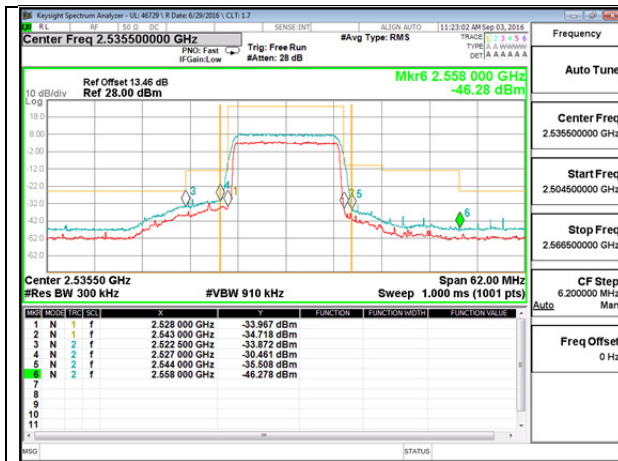

LTE B41 10MHz 16QAM High Channel 1RB

LTE B41 10MHz 16QAM Low Channel FRB

LTE B41 10MHz 16QAM High Channel FRB

LTE B41 15MHz QPSK Low Channel 1RB

LTE B41 15MHz QPSK High Channel 1RB

LTE B41 15MHz QPSK High Channel 1RB at 2674MHz

LTE B41 15MHz QPSK Low Channel FRB

LTE B41 15MHz QPSK High Channel FRB

LTE B41 15MHz 16QAM Low Channel 1RB

LTE B41 15MHz 16QAM High Channel 1RB

LTE B41 15MHz 16QAM High Channel 1RB at 2674MHz