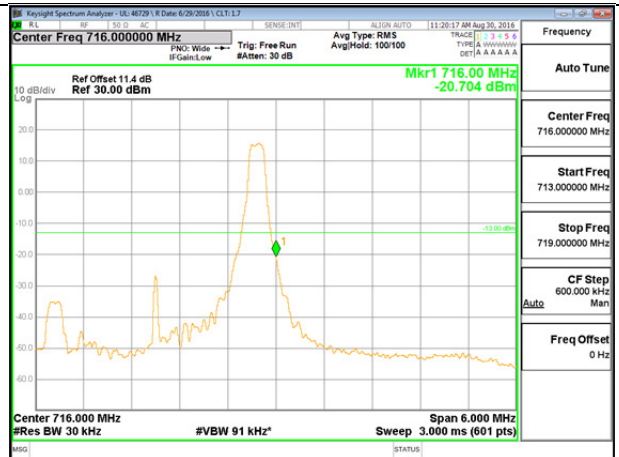

LTE B12 3MHz 16QAM Low Channel 1RB

LTE B12 3MHz 16QAM High Channel 1RB

LTE B12 3MHz 16QAM Low Channel FRB

LTE B12 3MHz 16QAM High Channel FRB

LTE B12 5MHz QPSK Low Channel 1RB

LTE B12 5MHz QPSK High Channel 1RB

LTE B12 5MHz QPSK Low Channel FRB

LTE B12 5MHz QPSK High Channel FRB

LTE B12 5MHz 16QAM Low Channel 1RB

LTE B12 5MHz 16QAM High Channel 1RB

LTE B12 5MHz 16QAM Low Channel FRB

LTE B12 5MHz 16QAM High Channel FRB

LTE B12 10MHz QPSK Low Channel 1RB

LTE B12 10MHz QPSK High Channel 1RB

LTE B12 10MHz QPSK Low Channel FRB

LTE B12 10MHz QPSK High Channel FRB

LTE B12 10MHz 16QAM Low Channel 1RB

LTE B12 10MHz 16QAM High Channel 1RB