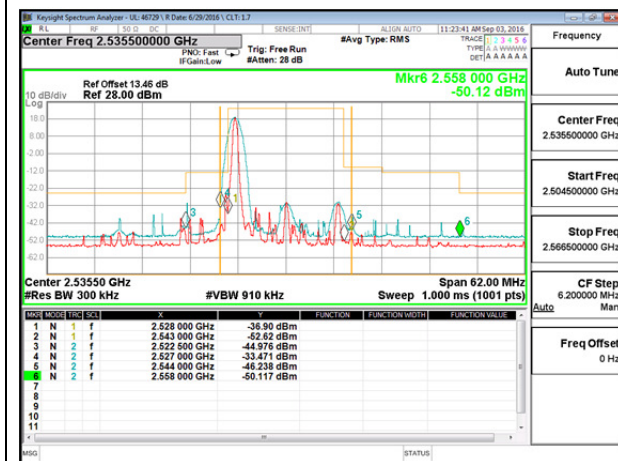

LTE B41 15MHz 16QAM Low Channel 1RB