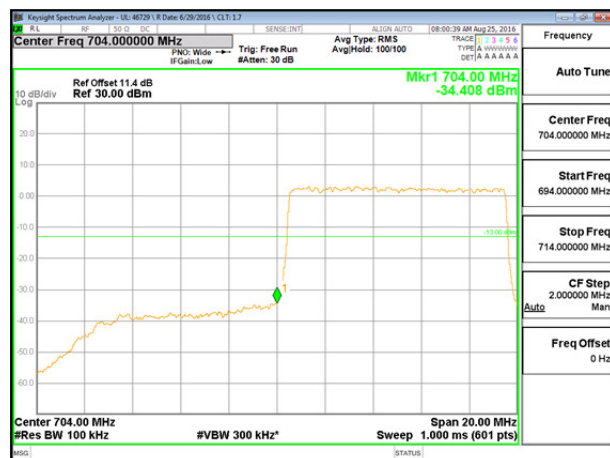

LTE B17 5MHz 16QAM Low Channel 1RB

LTE B17 5MHz 16QAM High Channel 1RB

LTE B17 5MHz 16QAM Low Channel FRB

LTE B17 5MHz 16QAM High Channel FRB

LTE B17 10MHz QPSK Low Channel 1RB

LTE B17 10MHz QPSK High Channel 1RB

LTE B17 10MHz QPSK Low Channel FRB

LTE B17 10MHz QPSK High Channel FRB

LTE B17 10MHz 16QAM Low Channel 1RB

LTE B17 10MHz 16QAM High Channel 1RB

LTE B17 10MHz 16QAM Low Channel FRB

LTE B17 10MHz 16QAM High Channel FRB

9.3.2. EMISSION MASK PLOTS

LTE Band 41

LTE B41 5MHz 16QAM Low Channel 1RB

LTE B41 5MHz 16QAM High Channel 1RB

LTE B41 5MHz 16QAM Low Channel 1RB at 2495MHz

LTE B41 5MHz 16QAM High Channel 1RB at 2684MHz

LTE B41 5MHz 16QAM Low Channel FRB