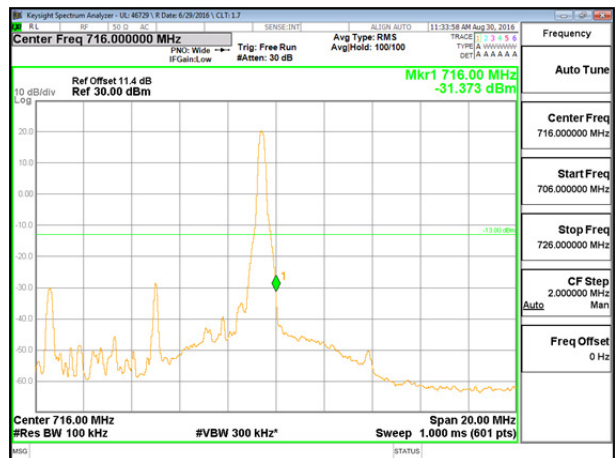

LTE B12 5MHz QPSK Low Channel FRB

LTE B12 5MHz QPSK High Channel FRB

LTE B12 5MHz 16QAM Low Channel 1RB

LTE B12 5MHz 16QAM High Channel 1RB

LTE B12 5MHz 16QAM Low Channel FRB

LTE B12 5MHz 16QAM High Channel FRB

LTE B12 10MHz QPSK Low Channel 1RB

LTE B12 10MHz QPSK High Channel 1RB

LTE B12 10MHz QPSK Low Channel FRB

LTE B12 10MHz QPSK High Channel FRB

LTE B12 10MHz 16QAM Low Channel 1RB

LTE B12 10MHz 16QAM High Channel 1RB

LTE B12 10MHz 16QAM Low Channel FRB

LTE B12 10MHz 16QAM High Channel FRB

LTE Band 17

LTE B17 5MHz QPSK Low Channel 1RB

LTE B17 5MHz QPSK High Channel 1RB

LTE B17 5MHz QPSK Low Channel FRB

LTE B17 5MHz QPSK High Channel FRB