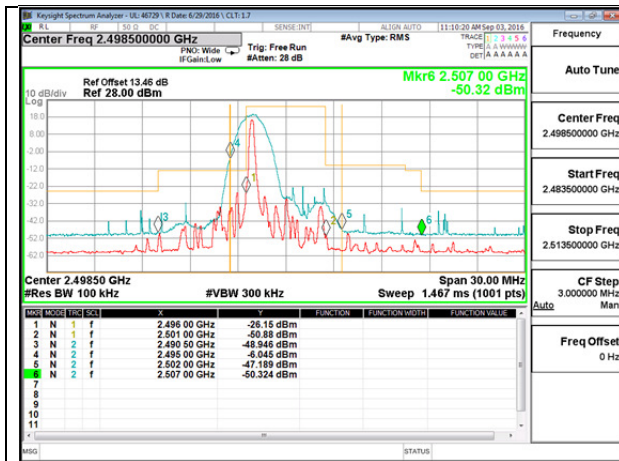

LTE B17 10MHz QPSK Low Channel FRB

LTE B17 10MHz QPSK High Channel FRB

LTE B17 10MHz 16QAM Low Channel 1RB

LTE B17 10MHz 16QAM High Channel 1RB

LTE B17 10MHz 16QAM Low Channel FRB

LTE B17 10MHz 16QAM High Channel FRB

9.3.2. EMISSION MASK PLOTS

LTE Band 41

LTE B41 5MHz 16QAM Low Channel 1RB

LTE B41 5MHz 16QAM High Channel 1RB

LTE B41 5MHz 16QAM Low Channel 1RB at 2495MHz

LTE B41 5MHz 16QAM High Channel 1RB at 2684MHz

LTE B41 5MHz 16QAM Low Channel FRB