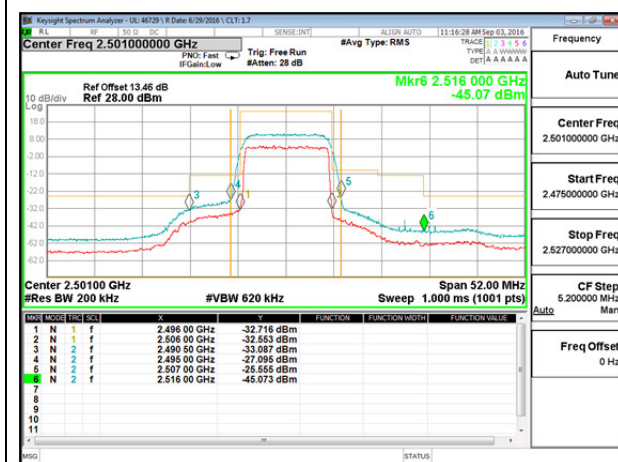

LTE B17 10MHz QPSK Low Channel FRB

LTE B17 10MHz QPSK High Channel FRB

LTE B17 10MHz 16QAM Low Channel 1RB

LTE B17 10MHz 16QAM High Channel 1RB

LTE B17 10MHz 16QAM Low Channel FRB

LTE B17 10MHz 16QAM High Channel FRB

9.3.2. EMISSION MASK PLOTS

LTE Band 41

LTE B41 5MHz 16QAM Low Channel 1RB

LTE B41 5MHz 16QAM High Channel 1RB

LTE B41 5MHz 16QAM Low Channel 1RB at 2495MHz

LTE B41 5MHz 16QAM High Channel 1RB at 2684MHz

LTE B41 5MHz 16QAM Low Channel FRB

LTE B41 5MHz 16QAM High Channel FRB

LTE B41 10MHz QPSK Low Channel 1RB

LTE B41 10MHz QPSK High Channel 1RB

LTE B41 10MHz QPSK Low Channel FRB

LTE B41 10MHz QPSK High Channel FRB

LTE B41 10MHz 16QAM Low Channel 1RB