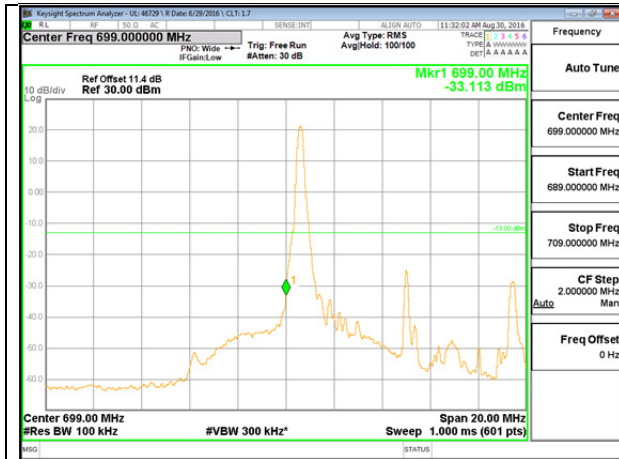

LTE B12 3MHz 16QAM Low Channel 1RB

LTE B12 3MHz 16QAM High Channel 1RB

LTE B12 3MHz 16QAM Low Channel FRB

LTE B12 3MHz 16QAM High Channel FRB

LTE B12 5MHz QPSK Low Channel 1RB

LTE B12 5MHz QPSK High Channel 1RB

LTE B12 5MHz QPSK Low Channel FRB

LTE B12 5MHz QPSK High Channel FRB

LTE B12 5MHz 16QAM Low Channel 1RB

LTE B12 5MHz 16QAM High Channel 1RB

LTE B12 5MHz 16QAM Low Channel FRB

LTE B12 5MHz 16QAM High Channel FRB

LTE B12 10MHz QPSK Low Channel 1RB

LTE B12 10MHz QPSK High Channel 1RB

LTE B12 10MHz QPSK Low Channel FRB

LTE B12 10MHz QPSK High Channel FRB

LTE B12 10MHz 16QAM Low Channel 1RB

LTE B12 10MHz 16QAM High Channel 1RB