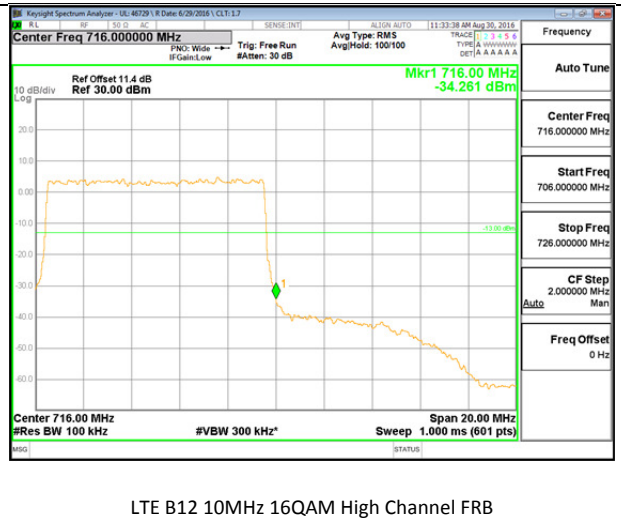

LTE B12 5MHz QPSK Low Channel FRB

LTE B12 5MHz QPSK High Channel FRB

LTE B12 5MHz 16QAM Low Channel 1RB

LTE B12 5MHz 16QAM High Channel 1RB

LTE B12 5MHz 16QAM Low Channel FRB

LTE B12 5MHz 16QAM High Channel FRB

LTE B12 10MHz QPSK Low Channel 1RB

LTE B12 10MHz QPSK High Channel 1RB

LTE B12 10MHz QPSK Low Channel FRB

LTE B12 10MHz QPSK High Channel FRB

LTE B12 10MHz 16QAM Low Channel 1RB

LTE B12 10MHz 16QAM High Channel 1RB

LTE B12 10MHz 16QAM Low Channel FRB

LTE B12 10MHz 16QAM High Channel FRB

LTE Band 17

LTE B17 5MHz QPSK Low Channel 1RB

LTE B17 5MHz QPSK High Channel 1RB

LTE B17 5MHz QPSK Low Channel FRB

LTE B17 5MHz QPSK High Channel FRB

LTE B17 5MHz 16QAM Low Channel 1RB

LTE B17 5MHz 16QAM High Channel 1RB

LTE B17 5MHz 16QAM Low Channel FRB

LTE B17 5MHz 16QAM High Channel FRB

LTE B17 10MHz QPSK Low Channel 1RB

LTE B17 10MHz QPSK High Channel 1RB