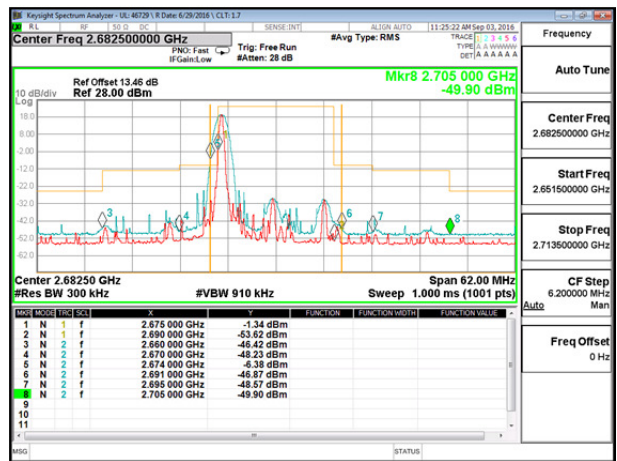

LTE B41 10MHz 16QAM High Channel 1RB

LTE B41 10MHz 16QAM Low Channel FRB

LTE B41 10MHz 16QAM High Channel FRB

LTE B41 15MHz QPSK Low Channel 1RB

LTE B41 15MHz QPSK High Channel 1RB

LTE B41 15MHz QPSK High Channel 1RB at 2674MHz