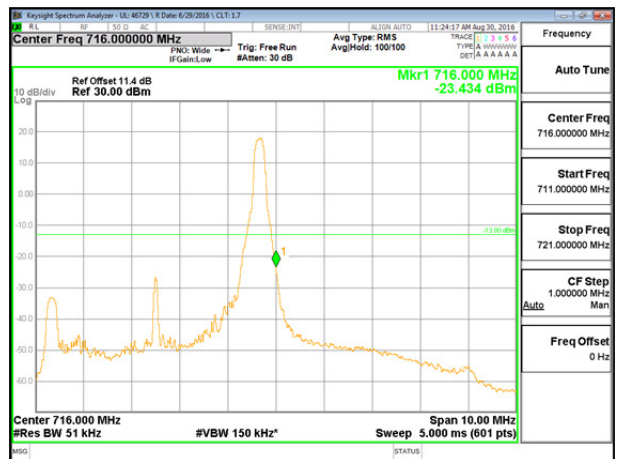

LTE B12 3MHz 16QAM Low Channel 1RB

LTE B12 3MHz 16QAM High Channel 1RB

LTE B12 3MHz 16QAM Low Channel FRB

LTE B12 3MHz 16QAM High Channel FRB

LTE B12 5MHz QPSK Low Channel 1RB

LTE B12 5MHz QPSK High Channel 1RB

LTE B12 5MHz QPSK Low Channel FRB

LTE B12 5MHz QPSK High Channel FRB

LTE B12 5MHz 16QAM Low Channel 1RB

LTE B12 5MHz 16QAM High Channel 1RB

LTE B12 5MHz 16QAM Low Channel FRB

LTE B12 5MHz 16QAM High Channel FRB

LTE B12 10MHz QPSK Low Channel 1RB

LTE B12 10MHz QPSK High Channel 1RB

LTE B12 10MHz QPSK Low Channel FRB

LTE B12 10MHz QPSK High Channel FRB

LTE B12 10MHz 16QAM Low Channel 1RB

LTE B12 10MHz 16QAM High Channel 1RB