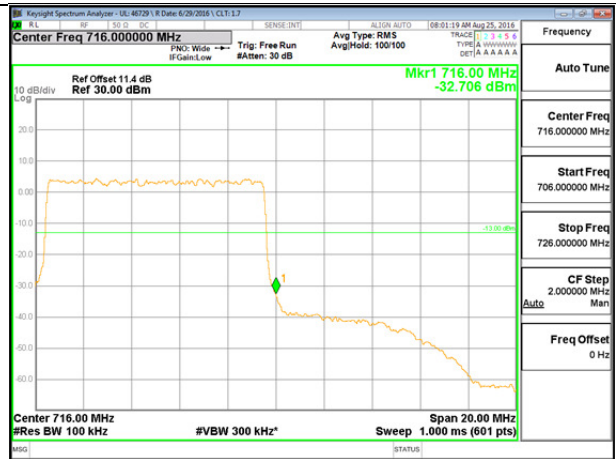

LTE B12 10MHz 16QAM Low Channel FRB

LTE B12 10MHz 16QAM High Channel FRB

LTE Band 17

LTE B17 5MHz QPSK Low Channel 1RB

LTE B17 5MHz QPSK High Channel 1RB

LTE B17 5MHz QPSK Low Channel FRB

LTE B17 5MHz QPSK High Channel FRB

LTE B17 5MHz 16QAM Low Channel 1RB

LTE B17 5MHz 16QAM High Channel 1RB

LTE B17 5MHz 16QAM Low Channel FRB

LTE B17 5MHz 16QAM High Channel FRB

LTE B17 10MHz QPSK Low Channel 1RB

LTE B17 10MHz QPSK High Channel 1RB

LTE B17 10MHz QPSK Low Channel FRB

LTE B17 10MHz QPSK High Channel FRB

LTE B17 10MHz 16QAM Low Channel 1RB

LTE B17 10MHz 16QAM High Channel 1RB

LTE B17 10MHz 16QAM Low Channel FRB

LTE B17 10MHz 16QAM High Channel FRB