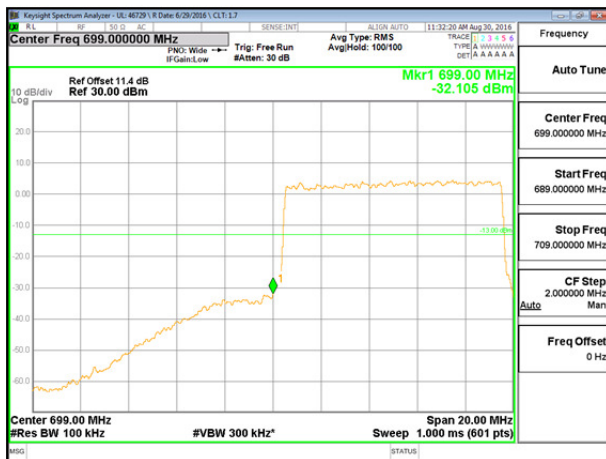

LTE B12 3MHz 16QAM Low Channel 1RB

LTE B12 3MHz 16QAM High Channel 1RB

LTE B12 3MHz 16QAM Low Channel FRB

LTE B12 3MHz 16QAM High Channel FRB

LTE B12 5MHz QPSK Low Channel 1RB

LTE B12 5MHz QPSK High Channel 1RB

LTE B12 5MHz QPSK Low Channel FRB

LTE B12 5MHz QPSK High Channel FRB

LTE B12 5MHz 16QAM Low Channel 1RB

LTE B12 5MHz 16QAM High Channel 1RB

LTE B12 5MHz 16QAM Low Channel FRB

LTE B12 5MHz 16QAM High Channel FRB

LTE B12 10MHz QPSK Low Channel 1RB

LTE B12 10MHz QPSK High Channel 1RB

LTE B12 10MHz QPSK Low Channel FRB

LTE B12 10MHz QPSK High Channel FRB

LTE B12 10MHz 16QAM Low Channel 1RB

LTE B12 10MHz 16QAM High Channel 1RB

LTE B12 10MHz 16QAM Low Channel FRB

LTE B12 10MHz 16QAM High Channel FRB

LTE Band 17

LTE B17 5MHz QPSK Low Channel 1RB

LTE B17 5MHz QPSK High Channel 1RB

LTE B17 5MHz QPSK Low Channel FRB

LTE B17 5MHz QPSK High Channel FRB