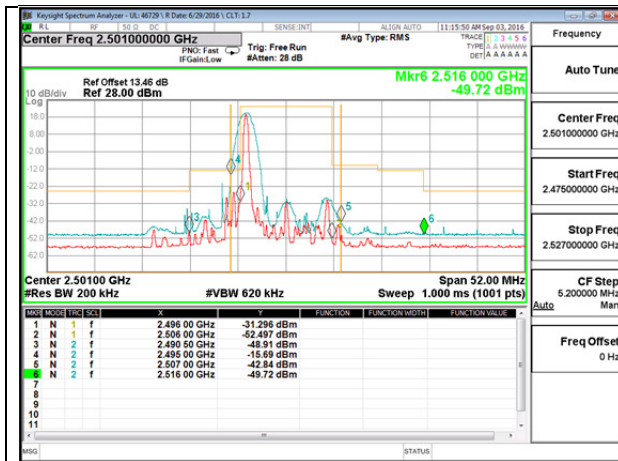

LTE B41 10MHz QPSK Low Channel 1RB