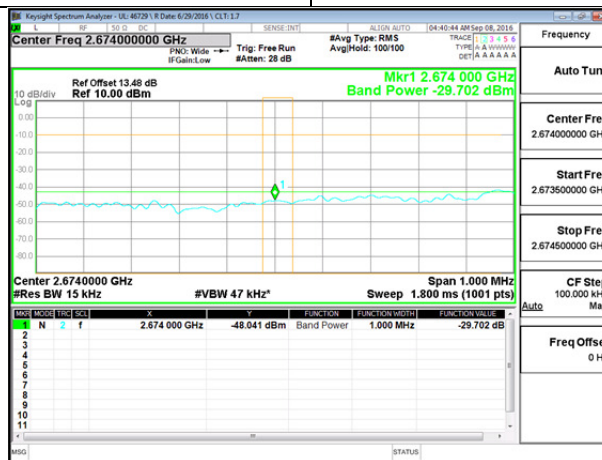

LTE B41 10MHz 16QAM High Channel 1RB

LTE B41 10MHz 16QAM Low Channel FRB

LTE B41 10MHz 16QAM High Channel FRB

LTE B41 15MHz QPSK Low Channel 1RB

LTE B41 15MHz QPSK High Channel 1RB

LTE B41 15MHz QPSK High Channel 1RB at 2674MHz

LTE B41 15MHz QPSK Low Channel FRB

LTE B41 15MHz QPSK High Channel FRB

LTE B41 15MHz 16QAM Low Channel 1RB

LTE B41 15MHz 16QAM High Channel 1RB

LTE B41 15MHz 16QAM High Channel 1RB at 2674MHz