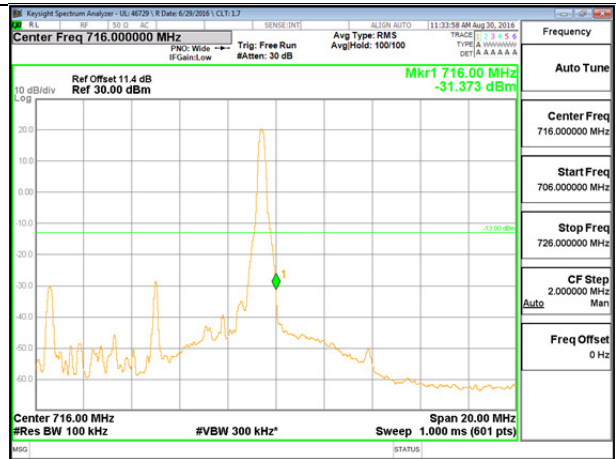

LTE B12 3MHz 16QAM Low Channel 1RB

LTE B12 3MHz 16QAM High Channel 1RB

LTE B12 3MHz 16QAM Low Channel FRB

LTE B12 3MHz 16QAM High Channel FRB

LTE B12 5MHz QPSK Low Channel 1RB

LTE B12 5MHz QPSK High Channel 1RB

LTE B12 5MHz QPSK Low Channel FRB

LTE B12 5MHz QPSK High Channel FRB

LTE B12 5MHz 16QAM Low Channel 1RB

LTE B12 5MHz 16QAM High Channel 1RB

LTE B12 5MHz 16QAM Low Channel FRB

LTE B12 5MHz 16QAM High Channel FRB

LTE B12 10MHz QPSK Low Channel 1RB

LTE B12 10MHz QPSK High Channel 1RB

LTE B12 10MHz QPSK Low Channel FRB

LTE B12 10MHz QPSK High Channel FRB

LTE B12 10MHz 16QAM Low Channel 1RB

LTE B12 10MHz 16QAM High Channel 1RB

LTE B12 10MHz 16QAM Low Channel FRB

LTE B12 10MHz 16QAM High Channel FRB

LTE Band 17

LTE B17 5MHz QPSK Low Channel 1RB

LTE B17 5MHz QPSK High Channel 1RB

LTE B17 5MHz QPSK Low Channel FRB

LTE B17 5MHz QPSK High Channel FRB