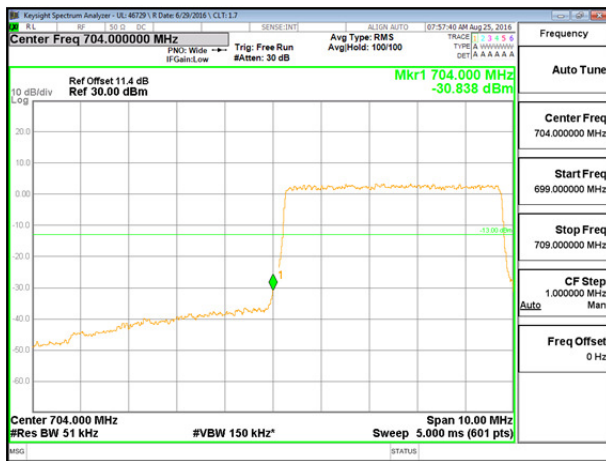

LTE B12 10MHz QPSK Low Channel 1RB

LTE B12 10MHz QPSK High Channel 1RB

LTE B12 10MHz QPSK Low Channel FRB

LTE B12 10MHz QPSK High Channel FRB

LTE B12 10MHz 16QAM Low Channel 1RB

LTE B12 10MHz 16QAM High Channel 1RB

LTE B12 10MHz 16QAM Low Channel FRB

LTE B12 10MHz 16QAM High Channel FRB

LTE Band 17

LTE B17 5MHz QPSK Low Channel 1RB

LTE B17 5MHz QPSK High Channel 1RB

LTE B17 5MHz QPSK Low Channel FRB

LTE B17 5MHz QPSK High Channel FRB

LTE B17 5MHz 16QAM Low Channel 1RB

LTE B17 5MHz 16QAM High Channel 1RB

LTE B17 5MHz 16QAM Low Channel FRB

LTE B17 5MHz 16QAM High Channel FRB

LTE B17 10MHz QPSK Low Channel 1RB

LTE B17 10MHz QPSK High Channel 1RB