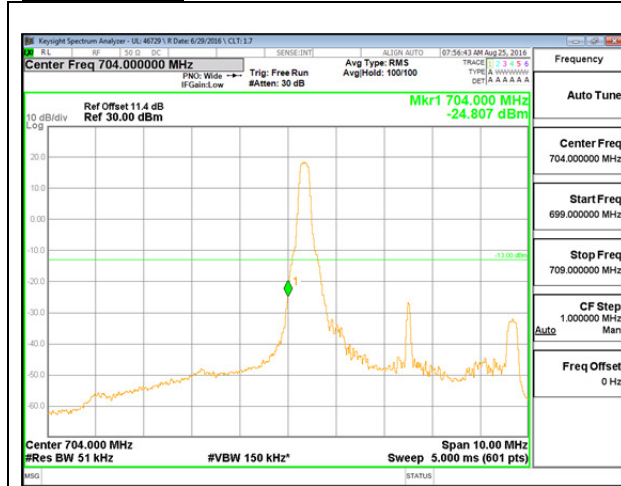

LTE B12 5MHz QPSK Low Channel FRB

LTE B12 5MHz QPSK High Channel FRB

LTE B12 5MHz 16QAM Low Channel 1RB

LTE B12 5MHz 16QAM High Channel 1RB

LTE B12 5MHz 16QAM Low Channel FRB

LTE B12 5MHz 16QAM High Channel FRB

LTE B12 10MHz QPSK Low Channel 1RB

LTE B12 10MHz QPSK High Channel 1RB

LTE B12 10MHz QPSK Low Channel FRB

LTE B12 10MHz QPSK High Channel FRB

LTE B12 10MHz 16QAM Low Channel 1RB

LTE B12 10MHz 16QAM High Channel 1RB

LTE B12 10MHz 16QAM Low Channel FRB

LTE B12 10MHz 16QAM High Channel FRB

LTE Band 17

LTE B17 5MHz QPSK Low Channel 1RB

LTE B17 5MHz QPSK High Channel 1RB

LTE B17 5MHz QPSK Low Channel FRB

LTE B17 5MHz QPSK High Channel FRB