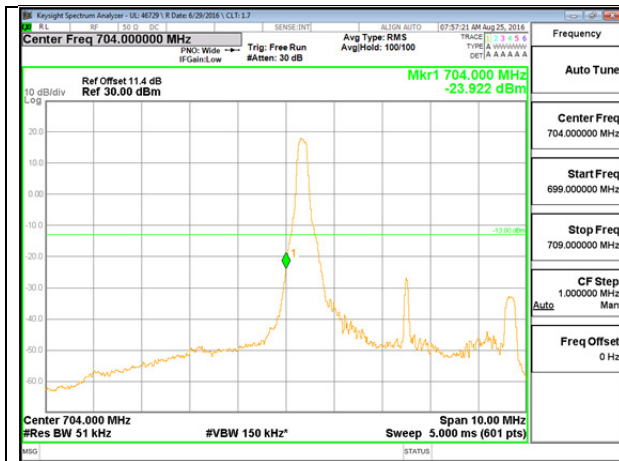

LTE B12 10MHz QPSK Low Channel 1RB

LTE B12 10MHz QPSK High Channel 1RB

LTE B12 10MHz QPSK Low Channel FRB

LTE B12 10MHz QPSK High Channel FRB

LTE B12 10MHz 16QAM Low Channel 1RB

LTE B12 10MHz 16QAM High Channel 1RB

LTE B12 10MHz 16QAM Low Channel FRB

LTE B12 10MHz 16QAM High Channel FRB

LTE Band 17

LTE B17 5MHz QPSK Low Channel 1RB

LTE B17 5MHz QPSK High Channel 1RB

LTE B17 5MHz QPSK Low Channel FRB

LTE B17 5MHz QPSK High Channel FRB

LTE B17 5MHz 16QAM Low Channel 1RB

LTE B17 5MHz 16QAM High Channel 1RB

LTE B17 5MHz 16QAM Low Channel FRB

LTE B17 5MHz 16QAM High Channel FRB

LTE B17 10MHz QPSK Low Channel 1RB

LTE B17 10MHz QPSK High Channel 1RB