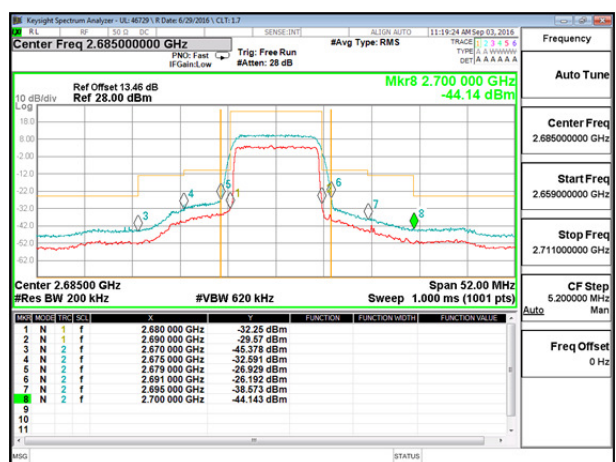

9.3.2. EMISSION MASK PLOTS

LTE Band 41

LTE B41 5MHz 16QAM Low Channel 1RB

LTE B41 5MHz 16QAM High Channel 1RB

LTE B41 5MHz 16QAM Low Channel 1RB at 2495MHz

LTE B41 5MHz 16QAM High Channel 1RB at 2684MHz

LTE B41 5MHz 16QAM Low Channel FRB

LTE B41 5MHz 16QAM High Channel FRB

LTE B41 10MHz QPSK Low Channel 1RB

LTE B41 10MHz QPSK High Channel 1RB

LTE B41 10MHz QPSK Low Channel FRB

LTE B41 10MHz QPSK High Channel FRB

LTE B41 10MHz 16QAM Low Channel 1RB

LTE B41 10MHz 16QAM High Channel 1RB

LTE B41 10MHz 16QAM Low Channel FRB

LTE B41 10MHz 16QAM High Channel FRB

LTE B41 15MHz QPSK Low Channel 1RB

LTE B41 15MHz QPSK High Channel 1RB

LTE B41 15MHz QPSK High Channel 1RB at 2674MHz