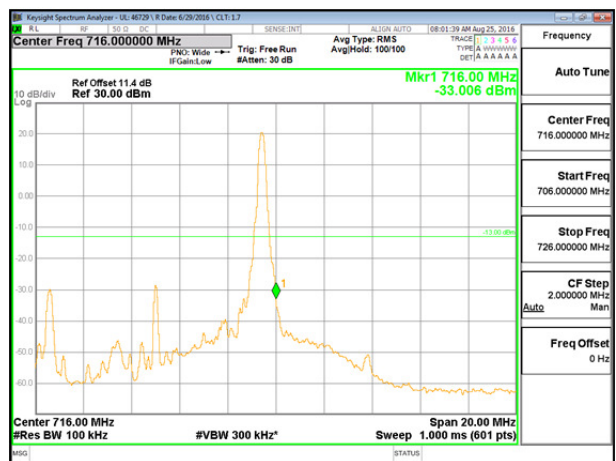

LTE B12 10MHz 16QAM Low Channel FRB

LTE B12 10MHz 16QAM High Channel FRB

LTE Band 17

LTE B17 5MHz QPSK Low Channel 1RB

LTE B17 5MHz QPSK High Channel 1RB

LTE B17 5MHz QPSK Low Channel FRB

LTE B17 5MHz QPSK High Channel FRB

LTE B17 5MHz 16QAM Low Channel 1RB

LTE B17 5MHz 16QAM High Channel 1RB

LTE B17 5MHz 16QAM Low Channel FRB

LTE B17 5MHz 16QAM High Channel FRB

LTE B17 10MHz QPSK Low Channel 1RB

LTE B17 10MHz QPSK High Channel 1RB

LTE B17 10MHz QPSK Low Channel FRB

LTE B17 10MHz QPSK High Channel FRB

LTE B17 10MHz 16QAM Low Channel 1RB

LTE B17 10MHz 16QAM High Channel 1RB

LTE B17 10MHz 16QAM Low Channel FRB

LTE B17 10MHz 16QAM High Channel FRB