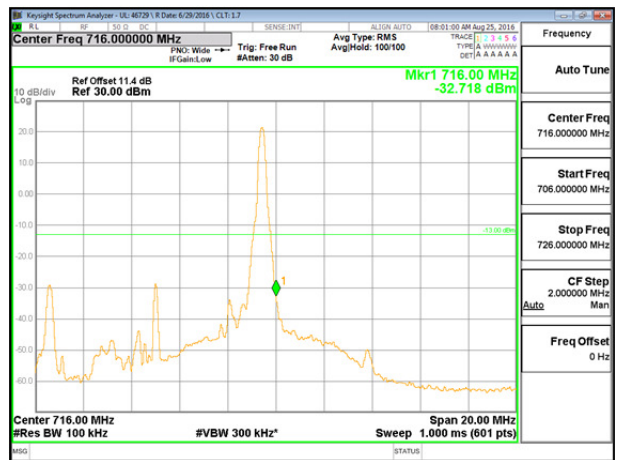

LTE B12 10MHz 16QAM Low Channel FRB

LTE B12 10MHz 16QAM High Channel FRB

LTE Band 17

LTE B17 5MHz QPSK Low Channel 1RB

LTE B17 5MHz QPSK High Channel 1RB

LTE B17 5MHz QPSK Low Channel FRB

LTE B17 5MHz QPSK High Channel FRB

LTE B17 5MHz 16QAM Low Channel 1RB

LTE B17 5MHz 16QAM High Channel 1RB

LTE B17 5MHz 16QAM Low Channel FRB

LTE B17 5MHz 16QAM High Channel FRB

LTE B17 10MHz QPSK Low Channel 1RB

LTE B17 10MHz QPSK High Channel 1RB

LTE B17 10MHz QPSK Low Channel FRB

LTE B17 10MHz QPSK High Channel FRB

LTE B17 10MHz 16QAM Low Channel 1RB

LTE B17 10MHz 16QAM High Channel 1RB

LTE B17 10MHz 16QAM Low Channel FRB

LTE B17 10MHz 16QAM High Channel FRB