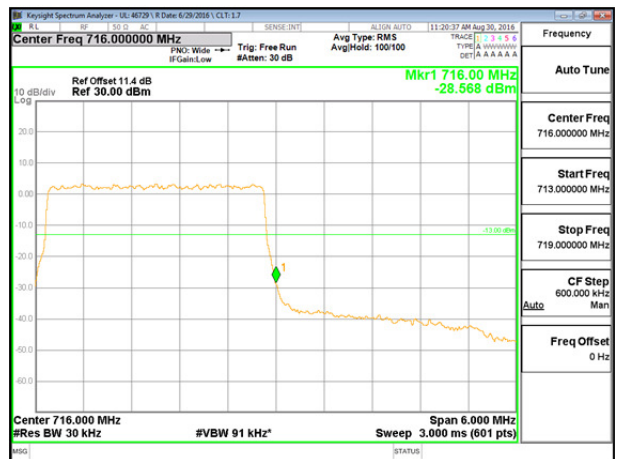

LTE B12 3MHz 16QAM Low Channel 1RB

LTE B12 3MHz 16QAM High Channel 1RB

LTE B12 3MHz 16QAM Low Channel FRB

LTE B12 3MHz 16QAM High Channel FRB

LTE B12 5MHz QPSK Low Channel 1RB

LTE B12 5MHz QPSK High Channel 1RB

LTE B12 5MHz QPSK Low Channel FRB

LTE B12 5MHz QPSK High Channel FRB

LTE B12 5MHz 16QAM Low Channel 1RB

LTE B12 5MHz 16QAM High Channel 1RB

LTE B12 5MHz 16QAM Low Channel FRB

LTE B12 5MHz 16QAM High Channel FRB

LTE B12 10MHz QPSK Low Channel 1RB

LTE B12 10MHz QPSK High Channel 1RB

LTE B12 10MHz QPSK Low Channel FRB

LTE B12 10MHz QPSK High Channel FRB

LTE B12 10MHz 16QAM Low Channel 1RB

LTE B12 10MHz 16QAM High Channel 1RB