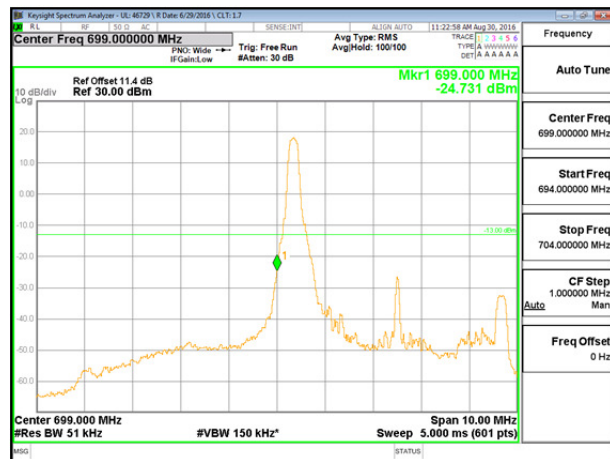

LTE B12 3MHz 16QAM Low Channel 1RB

LTE B12 3MHz 16QAM High Channel 1RB

LTE B12 3MHz 16QAM Low Channel FRB

LTE B12 3MHz 16QAM High Channel FRB

LTE B12 5MHz QPSK Low Channel 1RB

LTE B12 5MHz QPSK High Channel 1RB

LTE B12 5MHz QPSK Low Channel FRB

LTE B12 5MHz QPSK High Channel FRB

LTE B12 5MHz 16QAM Low Channel 1RB

LTE B12 5MHz 16QAM High Channel 1RB

LTE B12 5MHz 16QAM Low Channel FRB

LTE B12 5MHz 16QAM High Channel FRB

LTE B12 10MHz QPSK Low Channel 1RB

LTE B12 10MHz QPSK High Channel 1RB

LTE B12 10MHz QPSK Low Channel FRB

LTE B12 10MHz QPSK High Channel FRB

LTE B12 10MHz 16QAM Low Channel 1RB

LTE B12 10MHz 16QAM High Channel 1RB