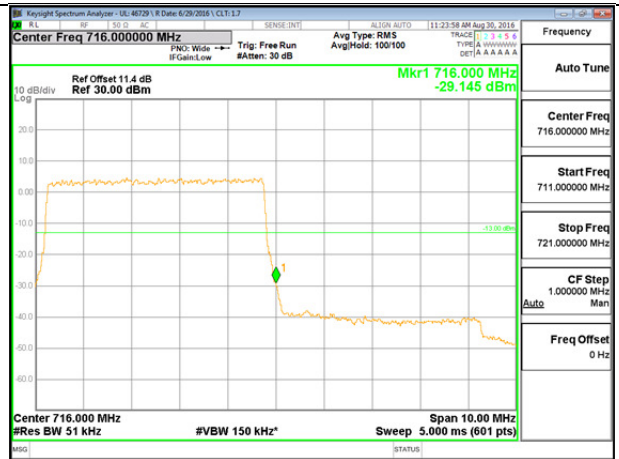

LTE B12 3MHz 16QAM Low Channel 1RB

LTE B12 3MHz 16QAM High Channel 1RB

LTE B12 3MHz 16QAM Low Channel FRB

LTE B12 3MHz 16QAM High Channel FRB

LTE B12 5MHz QPSK Low Channel 1RB

LTE B12 5MHz QPSK High Channel 1RB

LTE B12 5MHz QPSK Low Channel FRB

LTE B12 5MHz QPSK High Channel FRB

LTE B12 5MHz 16QAM Low Channel 1RB

LTE B12 5MHz 16QAM High Channel 1RB

LTE B12 5MHz 16QAM Low Channel FRB

LTE B12 5MHz 16QAM High Channel FRB

LTE B12 10MHz QPSK Low Channel 1RB

LTE B12 10MHz QPSK High Channel 1RB

LTE B12 10MHz QPSK Low Channel FRB

LTE B12 10MHz QPSK High Channel FRB

LTE B12 10MHz 16QAM Low Channel 1RB

LTE B12 10MHz 16QAM High Channel 1RB