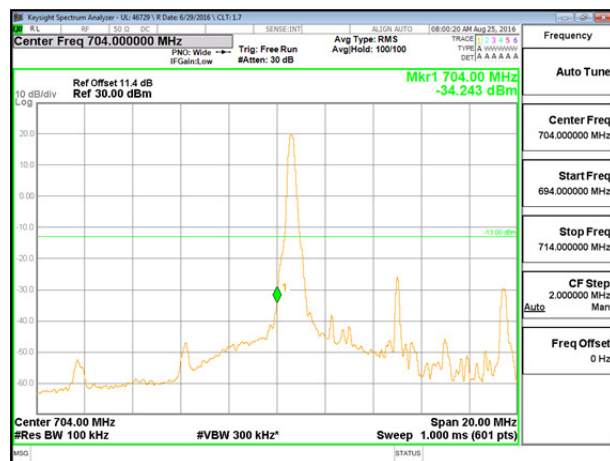

LTE B12 10MHz 16QAM Low Channel FRB

LTE B12 10MHz 16QAM High Channel FRB

LTE Band 17

LTE B17 5MHz QPSK Low Channel 1RB

LTE B17 5MHz QPSK High Channel 1RB

LTE B17 5MHz QPSK Low Channel FRB

LTE B17 5MHz QPSK High Channel FRB

LTE B17 5MHz 16QAM Low Channel 1RB

LTE B17 5MHz 16QAM High Channel 1RB

LTE B17 5MHz 16QAM Low Channel FRB

LTE B17 5MHz 16QAM High Channel FRB

LTE B17 10MHz QPSK Low Channel 1RB

LTE B17 10MHz QPSK High Channel 1RB

LTE B17 10MHz QPSK Low Channel FRB

LTE B17 10MHz QPSK High Channel FRB

LTE B17 10MHz 16QAM Low Channel 1RB

LTE B17 10MHz 16QAM High Channel 1RB

LTE B17 10MHz 16QAM Low Channel FRB

LTE B17 10MHz 16QAM High Channel FRB