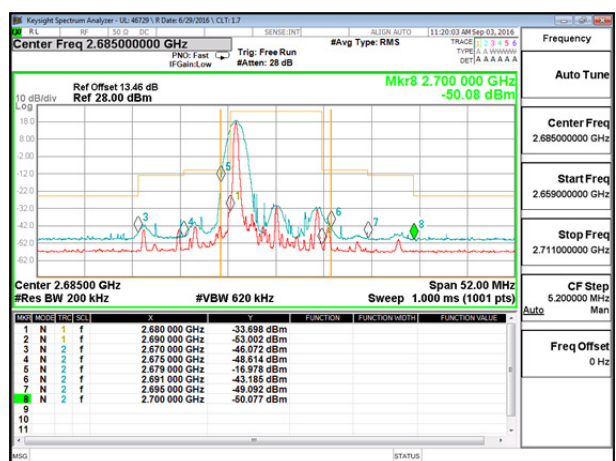

9.3.2. EMISSION MASK PLOTS

LTE Band 41

LTE B41 5MHz 16QAM Low Channel 1RB

LTE B41 5MHz 16QAM High Channel 1RB

LTE B41 5MHz 16QAM Low Channel 1RB at 2495MHz

LTE B41 5MHz 16QAM High Channel 1RB at 2684MHz

LTE B41 5MHz 16QAM Low Channel FRB

LTE B41 5MHz 16QAM High Channel FRB

LTE B41 10MHz QPSK Low Channel 1RB

LTE B41 10MHz QPSK High Channel 1RB

LTE B41 10MHz QPSK Low Channel FRB

LTE B41 10MHz QPSK High Channel FRB

LTE B41 10MHz 16QAM Low Channel 1RB

LTE B41 10MHz 16QAM High Channel 1RB

LTE B41 10MHz 16QAM Low Channel FRB

LTE B41 10MHz 16QAM High Channel FRB

LTE B41 15MHz QPSK Low Channel 1RB

LTE B41 15MHz QPSK High Channel 1RB

LTE B41 15MHz QPSK High Channel 1RB at 2674MHz