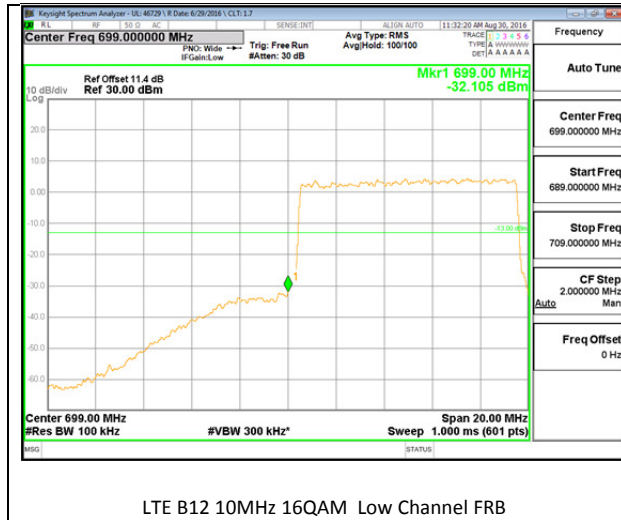

LTE B12 5MHz QPSK Low Channel FRB

LTE B12 5MHz QPSK High Channel FRB

LTE B12 5MHz 16QAM Low Channel 1RB

LTE B12 5MHz 16QAM High Channel 1RB

LTE B12 5MHz 16QAM Low Channel FRB

LTE B12 5MHz 16QAM High Channel FRB

LTE B12 10MHz QPSK Low Channel 1RB

LTE B12 10MHz QPSK High Channel 1RB

LTE B12 10MHz QPSK Low Channel FRB

LTE B12 10MHz QPSK High Channel FRB

LTE B12 10MHz 16QAM Low Channel 1RB

LTE B12 10MHz 16QAM High Channel 1RB

LTE B12 10MHz 16QAM Low Channel FRB

LTE B12 10MHz 16QAM High Channel FRB

LTE Band 17

LTE B17 5MHz QPSK Low Channel 1RB

LTE B17 5MHz QPSK High Channel 1RB

LTE B17 5MHz QPSK Low Channel FRB

LTE B17 5MHz QPSK High Channel FRB

LTE B17 5MHz 16QAM Low Channel 1RB

LTE B17 5MHz 16QAM High Channel 1RB

LTE B17 5MHz 16QAM Low Channel FRB

LTE B17 5MHz 16QAM High Channel FRB

LTE B17 10MHz QPSK Low Channel 1RB

LTE B17 10MHz QPSK High Channel 1RB