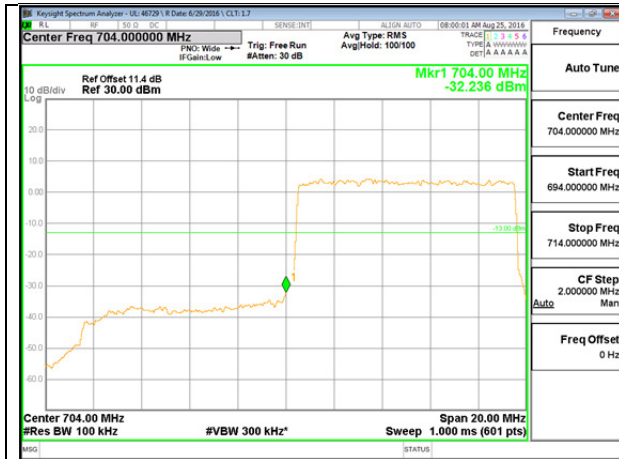

LTE B12 10MHz 16QAM Low Channel FRB

LTE B12 10MHz 16QAM High Channel FRB

LTE Band 17

LTE B17 5MHz QPSK Low Channel 1RB

LTE B17 5MHz QPSK High Channel 1RB

LTE B17 5MHz QPSK Low Channel FRB

LTE B17 5MHz QPSK High Channel FRB

LTE B17 5MHz 16QAM Low Channel 1RB

LTE B17 5MHz 16QAM High Channel 1RB

LTE B17 5MHz 16QAM Low Channel FRB

LTE B17 5MHz 16QAM High Channel FRB

LTE B17 10MHz QPSK Low Channel 1RB

LTE B17 10MHz QPSK High Channel 1RB

LTE B17 10MHz QPSK Low Channel FRB

LTE B17 10MHz QPSK High Channel FRB

LTE B17 10MHz 16QAM Low Channel 1RB

LTE B17 10MHz 16QAM High Channel 1RB

LTE B17 10MHz 16QAM Low Channel FRB

LTE B17 10MHz 16QAM High Channel FRB