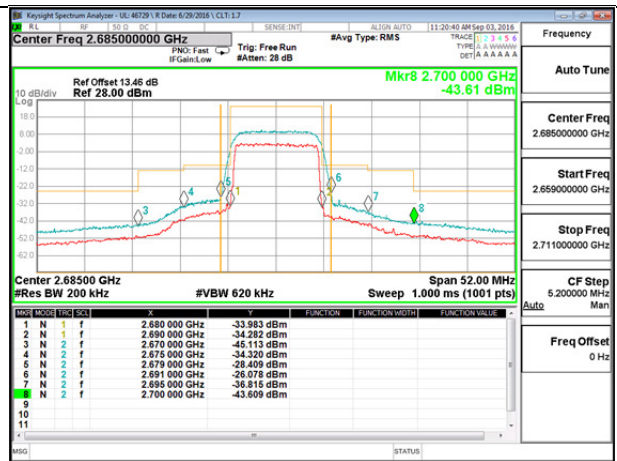

9.3.2. EMISSION MASK PLOTS

LTE Band 41

LTE B41 5MHz 16QAM Low Channel 1RB

LTE B41 5MHz 16QAM High Channel 1RB

LTE B41 5MHz 16QAM Low Channel 1RB at 2495MHz

LTE B41 5MHz 16QAM High Channel 1RB at 2684MHz

LTE B41 5MHz 16QAM Low Channel FRB

LTE B41 5MHz 16QAM High Channel FRB

LTE B41 10MHz QPSK Low Channel 1RB

LTE B41 10MHz QPSK High Channel 1RB

LTE B41 10MHz QPSK Low Channel FRB

LTE B41 10MHz QPSK High Channel FRB

LTE B41 10MHz 16QAM Low Channel 1RB

LTE B41 10MHz 16QAM High Channel 1RB

LTE B41 10MHz 16QAM Low Channel FRB

LTE B41 10MHz 16QAM High Channel FRB

LTE B41 15MHz QPSK Low Channel 1RB

LTE B41 15MHz QPSK High Channel 1RB

LTE B41 15MHz QPSK High Channel 1RB at 2674MHz