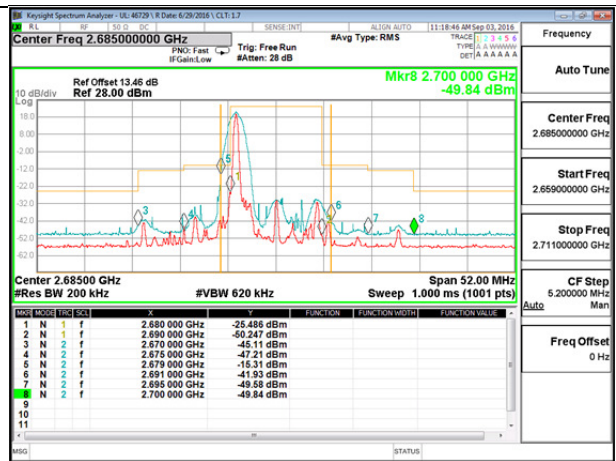

LTE B41 10MHz QPSK High Channel 1RB