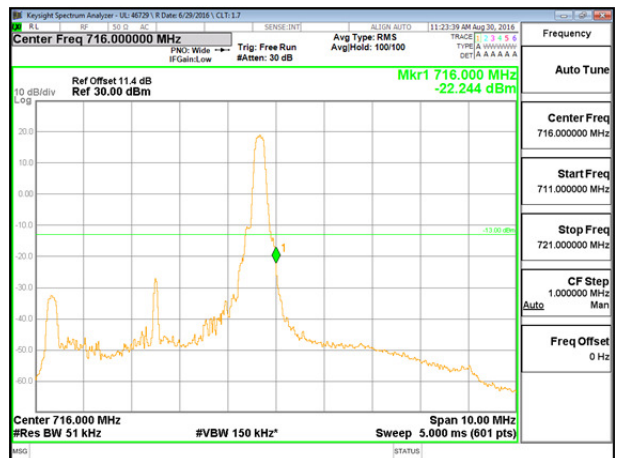

LTE B12 3MHz 16QAM Low Channel 1RB

LTE B12 3MHz 16QAM High Channel 1RB

LTE B12 3MHz 16QAM Low Channel FRB

LTE B12 3MHz 16QAM High Channel FRB

LTE B12 5MHz QPSK Low Channel 1RB

LTE B12 5MHz QPSK High Channel 1RB

LTE B12 5MHz QPSK Low Channel FRB

LTE B12 5MHz QPSK High Channel FRB

LTE B12 5MHz 16QAM Low Channel 1RB

LTE B12 5MHz 16QAM High Channel 1RB

LTE B12 5MHz 16QAM Low Channel FRB

LTE B12 5MHz 16QAM High Channel FRB

LTE B12 10MHz QPSK Low Channel 1RB

LTE B12 10MHz QPSK High Channel 1RB

LTE B12 10MHz QPSK Low Channel FRB

LTE B12 10MHz QPSK High Channel FRB

LTE B12 10MHz 16QAM Low Channel 1RB

LTE B12 10MHz 16QAM High Channel 1RB