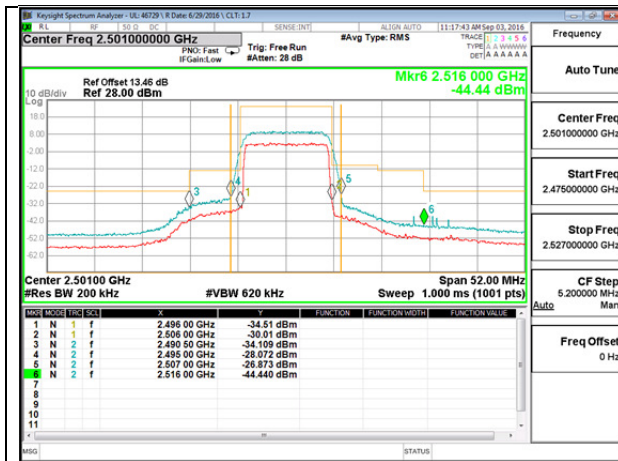

9.3.2. EMISSION MASK PLOTS

LTE Band 41

LTE B41 5MHz 16QAM Low Channel 1RB

LTE B41 5MHz 16QAM High Channel 1RB

LTE B41 5MHz 16QAM Low Channel 1RB at 2495MHz

LTE B41 5MHz 16QAM High Channel 1RB at 2684MHz

LTE B41 5MHz 16QAM Low Channel FRB

LTE B41 5MHz 16QAM High Channel FRB

LTE B41 10MHz QPSK Low Channel 1RB

LTE B41 10MHz QPSK High Channel 1RB

LTE B41 10MHz QPSK Low Channel FRB

LTE B41 10MHz QPSK High Channel FRB

LTE B41 10MHz 16QAM Low Channel 1RB

LTE B41 10MHz 16QAM High Channel 1RB

LTE B41 10MHz 16QAM Low Channel FRB

LTE B41 10MHz 16QAM High Channel FRB

LTE B41 15MHz QPSK Low Channel 1RB

LTE B41 15MHz QPSK High Channel 1RB

LTE B41 15MHz QPSK High Channel 1RB at 2674MHz