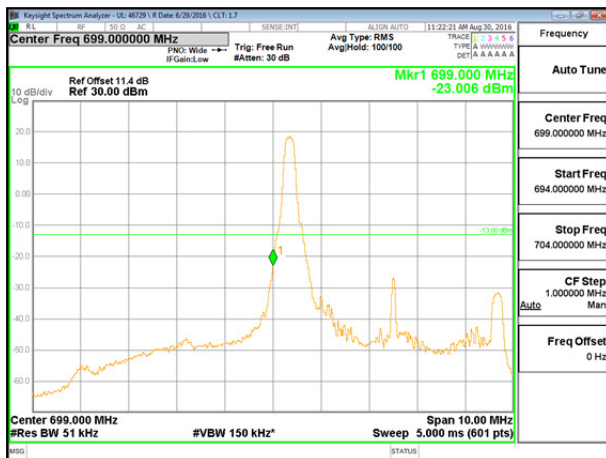

LTE B12 3MHz 16QAM Low Channel 1RB

LTE B12 3MHz 16QAM High Channel 1RB

LTE B12 3MHz 16QAM Low Channel FRB

LTE B12 3MHz 16QAM High Channel FRB

LTE B12 5MHz QPSK Low Channel 1RB

LTE B12 5MHz QPSK High Channel 1RB

LTE B12 5MHz QPSK Low Channel FRB

LTE B12 5MHz QPSK High Channel FRB

LTE B12 5MHz 16QAM Low Channel 1RB

LTE B12 5MHz 16QAM High Channel 1RB

LTE B12 5MHz 16QAM Low Channel FRB

LTE B12 5MHz 16QAM High Channel FRB

LTE B12 10MHz QPSK Low Channel 1RB

LTE B12 10MHz QPSK High Channel 1RB

LTE B12 10MHz QPSK Low Channel FRB

LTE B12 10MHz QPSK High Channel FRB

LTE B12 10MHz 16QAM Low Channel 1RB

LTE B12 10MHz 16QAM High Channel 1RB