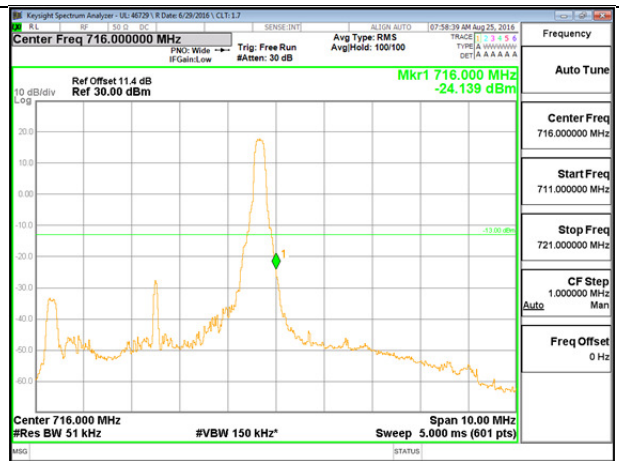

LTE B12 10MHz QPSK Low Channel 1RB

LTE B12 10MHz QPSK High Channel 1RB

LTE B12 10MHz QPSK Low Channel FRB

LTE B12 10MHz QPSK High Channel FRB

LTE B12 10MHz 16QAM Low Channel 1RB

LTE B12 10MHz 16QAM High Channel 1RB

LTE B12 10MHz 16QAM Low Channel FRB

LTE B12 10MHz 16QAM High Channel FRB

LTE Band 17

LTE B17 5MHz QPSK Low Channel 1RB

LTE B17 5MHz QPSK High Channel 1RB

LTE B17 5MHz QPSK Low Channel FRB

LTE B17 5MHz QPSK High Channel FRB

LTE B17 5MHz 16QAM Low Channel 1RB

LTE B17 5MHz 16QAM High Channel 1RB

LTE B17 5MHz 16QAM Low Channel FRB

LTE B17 5MHz 16QAM High Channel FRB

LTE B17 10MHz QPSK Low Channel 1RB

LTE B17 10MHz QPSK High Channel 1RB