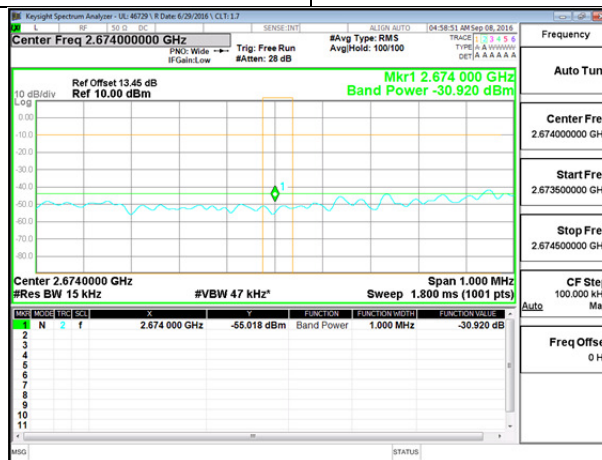

LTE B41 15MHz QPSK Low Channel FRB

LTE B41 15MHz QPSK High Channel FRB

LTE B41 15MHz 16QAM Low Channel 1RB

LTE B41 15MHz 16QAM High Channel 1RB

LTE B41 15MHz 16QAM High Channel 1RB at 2674MHz