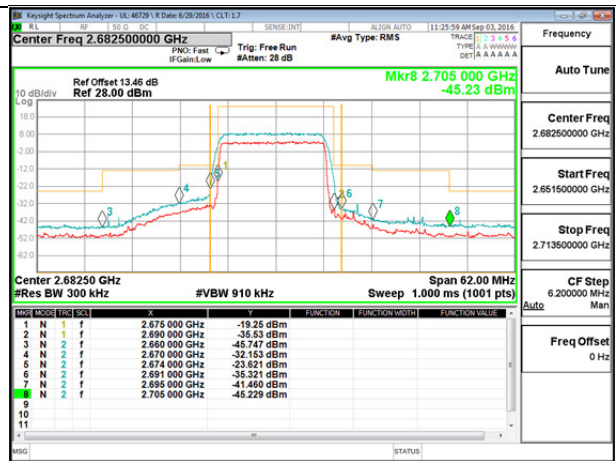

LTE B41 10MHz 16QAM High Channel 1RB

LTE B41 10MHz 16QAM Low Channel FRB

LTE B41 10MHz 16QAM High Channel FRB

LTE B41 15MHz QPSK Low Channel 1RB

LTE B41 15MHz QPSK High Channel 1RB

LTE B41 15MHz QPSK High Channel 1RB at 2674MHz

LTE B41 15MHz QPSK Low Channel FRB

LTE B41 15MHz QPSK High Channel FRB

LTE B41 15MHz 16QAM Low Channel 1RB

LTE B41 15MHz 16QAM High Channel 1RB

LTE B41 15MHz 16QAM High Channel 1RB at 2674MHz