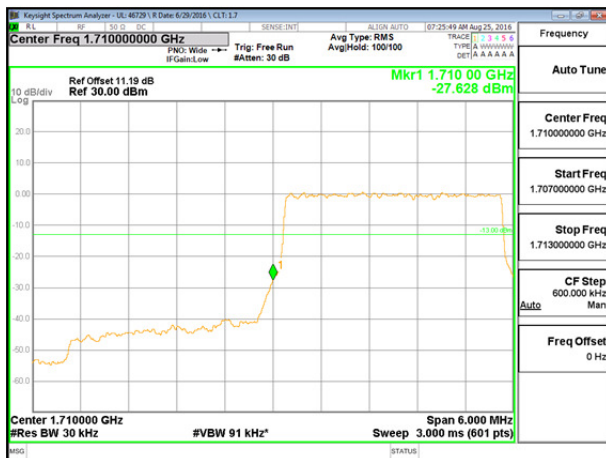

LTE Band 4

LTE B4 1.4MHz QPSK Low Channel 1RB

LTE B4 1.4MHz QPSK High Channel 1RB

LTE B4 1.4MHz QPSK Low Channel FRB

LTE B4 1.4MHz QPSK High Channel FRB

LTE B4 1.4MHz 16QAM Low Channel 1RB

LTE B4 1.4MHz 16QAM High Channel 1RB

LTE B4 1.4MHz 16QAM Low Channel FRB

LTE B4 1.4MHz 16QAM High Channel FRB

LTE B4 3MHz QPSK Low Channel 1RB

LTE B4 3MHz QPSK High Channel 1RB

LTE B4 3MHz QPSK Low Channel FRB

LTE B4 3MHz QPSK High Channel FRB

LTE B4 3MHz 16QAM Low Channel 1RB

LTE B4 3MHz 16QAM High Channel 1RB

LTE B4 3MHz 16QAM Low Channel FRB

LTE B4 3MHz 16QAM High Channel FRB

LTE B4 5MHz QPSK Low Channel 1RB

LTE B4 5MHz QPSK High Channel 1RB

LTE B4 5MHz QPSK Low Channel FRB

LTE B4 5MHz QPSK High Channel FRB

LTE B4 5MHz 16QAM Low Channel 1RB

LTE B4 5MHz 16QAM High Channel 1RB

LTE B4 5MHz 16QAM Low Channel FRB

LTE B4 5MHz 16QAM High Channel FRB

LTE B4 10MHz QPSK Low Channel 1RB