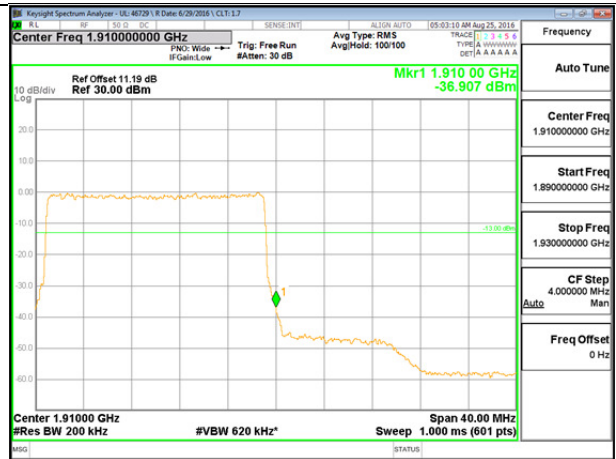

LTE B2 10MHz 16QAM Low Channel FRB

LTE B2 10MHz 16QAM High Channel FRB

LTE B2 15MHz QPSK Low Channel 1RB

LTE B2 15MHz QPSK High Channel 1RB

LTE B2 15MHz QPSK Low Channel FRB

LTE B2 15MHz QPSK High Channel FRB

LTE B2 15MHz 16QAM Low Channel 1RB

LTE B2 15MHz 16QAM High Channel 1RB

LTE B2 15MHz 16QAM Low Channel FRB

LTE B2 15MHz 16QAM High Channel FRB

LTE B2 20MHz QPSK Low Channel 1RB

LTE B2 20MHz QPSK High Channel 1RB

LTE B2 20MHz QPSK Low Channel FRB

LTE B2 20MHz QPSK High Channel FRB

LTE B2 20MHz 16QAM Low Channel 1RB

LTE B2 20MHz 16QAM High Channel 1RB

LTE B2 20MHz 16QAM Low Channel FRB

LTE B2 20MHz 16QAM High Channel FRB

LTE Band 4

LTE B4 1.4MHz QPSK Low Channel 1RB

LTE B4 1.4MHz QPSK High Channel 1RB

LTE B4 1.4MHz QPSK Low Channel FRB

LTE B4 1.4MHz QPSK High Channel FRB

LTE B4 1.4MHz 16QAM Low Channel 1RB

LTE B4 1.4MHz 16QAM High Channel 1RB