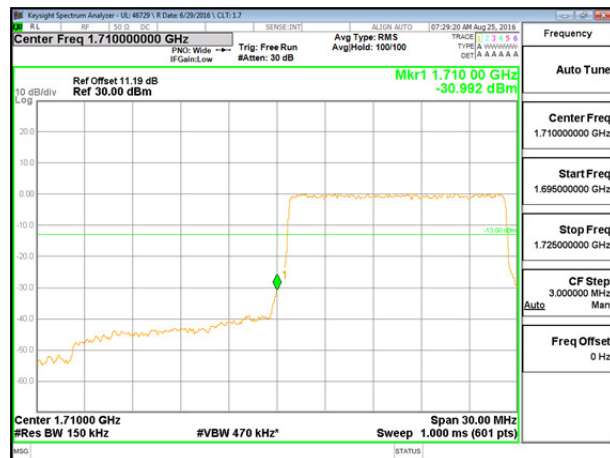

LTE B4 5MHz QPSK High Channel FRB

LTE B4 5MHz 16QAM Low Channel 1RB

LTE B4 5MHz 16QAM High Channel 1RB

LTE B4 5MHz 16QAM Low Channel FRB

LTE B4 5MHz 16QAM High Channel FRB

LTE B4 10MHz QPSK Low Channel 1RB

LTE B4 10MHz QPSK High Channel 1RB

LTE B4 10MHz QPSK Low Channel FRB

LTE B4 10MHz QPSK High Channel FRB

LTE B4 10MHz 16QAM Low Channel 1RB

LTE B4 10MHz 16QAM High Channel 1RB

LTE B4 10MHz 16QAM Low Channel FRB

LTE B4 10MHz 16QAM High Channel FRB

LTE B4 15MHz QPSK Low Channel 1RB

LTE B4 15MHz QPSK High Channel 1RB

LTE B4 15MHz QPSK Low Channel FRB

LTE B4 15MHz QPSK High Channel FRB

LTE B4 15MHz 16QAM Low Channel 1RB