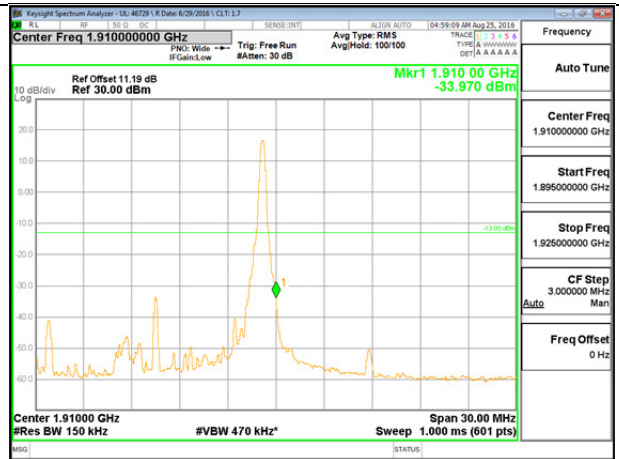

LTE B2 10MHz 16QAM Low Channel FRB

LTE B2 10MHz 16QAM High Channel FRB

LTE B2 15MHz QPSK Low Channel 1RB

LTE B2 15MHz QPSK High Channel 1RB

LTE B2 15MHz QPSK Low Channel FRB

LTE B2 15MHz QPSK High Channel FRB

LTE B2 15MHz 16QAM Low Channel 1RB

LTE B2 15MHz 16QAM High Channel 1RB

LTE B2 15MHz 16QAM Low Channel FRB

LTE B2 15MHz 16QAM High Channel FRB

LTE B2 20MHz QPSK Low Channel 1RB

LTE B2 20MHz QPSK High Channel 1RB

LTE B2 20MHz QPSK Low Channel FRB

LTE B2 20MHz QPSK High Channel FRB

LTE B2 20MHz 16QAM Low Channel 1RB

LTE B2 20MHz 16QAM High Channel 1RB

LTE B2 20MHz 16QAM Low Channel FRB

LTE B2 20MHz 16QAM High Channel FRB