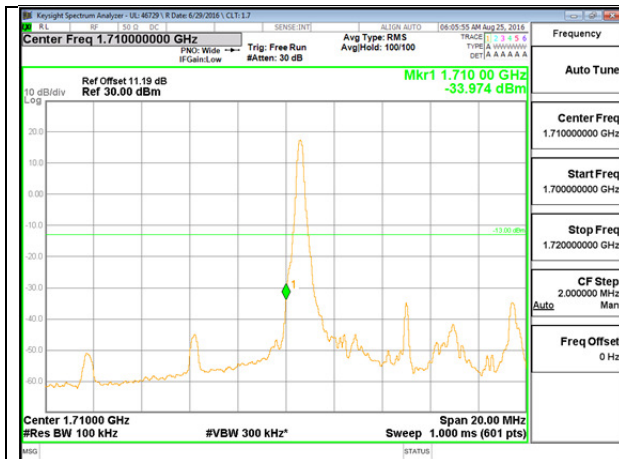

LTE B4 3MHz 16QAM Low Channel 1RB

LTE B4 3MHz 16QAM High Channel 1RB

LTE B4 3MHz 16QAM Low Channel FRB

LTE B4 3MHz 16QAM High Channel FRB

LTE B4 5MHz QPSK Low Channel 1RB

LTE B4 5MHz QPSK High Channel 1RB

LTE B4 5MHz QPSK Low Channel FRB

LTE B4 5MHz QPSK High Channel FRB

LTE B4 5MHz 16QAM Low Channel 1RB

LTE B4 5MHz 16QAM High Channel 1RB

LTE B4 5MHz 16QAM Low Channel FRB

LTE B4 5MHz 16QAM High Channel FRB

LTE B4 10MHz QPSK Low Channel 1RB

LTE B4 10MHz QPSK High Channel 1RB

LTE B4 10MHz QPSK Low Channel FRB

LTE B4 10MHz QPSK High Channel FRB

LTE B4 10MHz 16QAM Low Channel 1RB

LTE B4 10MHz 16QAM High Channel 1RB

LTE B4 10MHz 16QAM Low Channel FRB