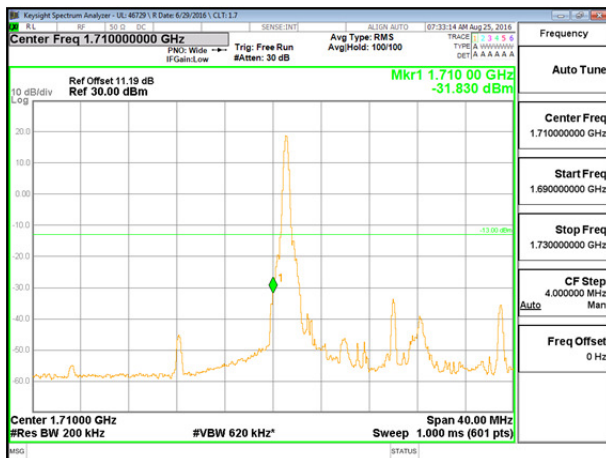

LTE B4 10MHz QPSK High Channel 1RB

LTE B4 10MHz QPSK Low Channel FRB

LTE B4 10MHz QPSK High Channel FRB

LTE B4 10MHz 16QAM Low Channel 1RB

LTE B4 10MHz 16QAM High Channel 1RB

LTE B4 10MHz 16QAM Low Channel FRB

LTE B4 10MHz 16QAM High Channel FRB

LTE B4 15MHz QPSK Low Channel 1RB

LTE B4 15MHz QPSK High Channel 1RB

LTE B4 15MHz QPSK Low Channel FRB

LTE B4 15MHz QPSK High Channel FRB

LTE B4 15MHz 16QAM Low Channel 1RB

LTE B4 15MHz 16QAM High Channel 1RB

LTE B4 15MHz 16QAM Low Channel FRB

LTE B4 15MHz 16QAM High Channel FRB

LTE B4 20MHz QPSK Low Channel 1RB

LTE B4 20MHz QPSK High Channel 1RB

LTE B4 20MHz QPSK Low Channel FRB