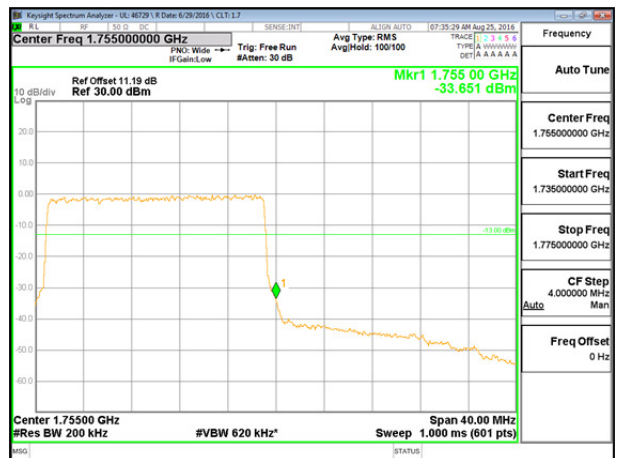

LTE B4 15MHz 16QAM High Channel 1RB

LTE B4 15MHz 16QAM Low Channel FRB

LTE B4 15MHz 16QAM High Channel FRB

LTE B4 20MHz QPSK Low Channel 1RB

LTE B4 20MHz QPSK High Channel 1RB

LTE B4 20MHz QPSK Low Channel FRB

LTE B4 20MHz QPSK High Channel FRB

LTE B4 20MHz 16QAM Low Channel 1RB

LTE B4 20MHz 16QAM High Channel 1RB

LTE B4 20MHz 16QAM Low Channel FRB

LTE B4 20MHz 16QAM High Channel FRB

LTE Band 12

LTE B12 1.4MHz QPSK Low Channel 1RB

LTE B12 1.4MHz QPSK High Channel 1RB

LTE B12 1.4MHz QPSK Low Channel FRB

LTE B12 1.4MHz QPSK High Channel FRB

LTE B12 1.4MHz 16QAM Low Channel 1RB

LTE B12 1.4MHz 16QAM High Channel 1RB

LTE B12 1.4MHz 16QAM Low Channel FRB