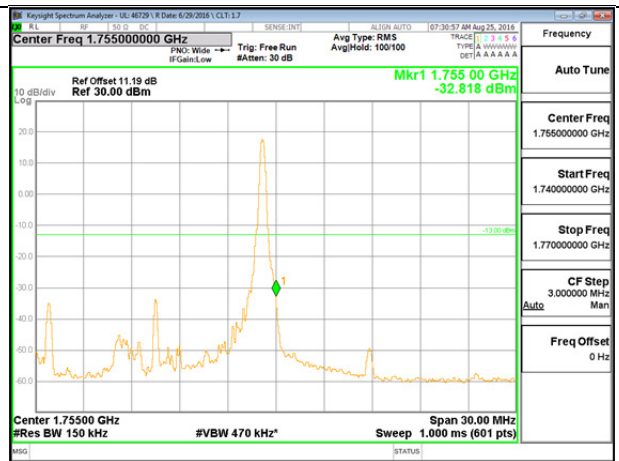

LTE B4 10MHz QPSK High Channel 1RB

LTE B4 10MHz QPSK Low Channel FRB

LTE B4 10MHz QPSK High Channel FRB

LTE B4 10MHz 16QAM Low Channel 1RB

LTE B4 10MHz 16QAM High Channel 1RB

LTE B4 10MHz 16QAM Low Channel FRB

LTE B4 10MHz 16QAM High Channel FRB

LTE B4 15MHz QPSK Low Channel 1RB

LTE B4 15MHz QPSK High Channel 1RB

LTE B4 15MHz QPSK Low Channel FRB

LTE B4 15MHz QPSK High Channel FRB

LTE B4 15MHz 16QAM Low Channel 1RB

LTE B4 15MHz 16QAM High Channel 1RB

LTE B4 15MHz 16QAM Low Channel FRB

LTE B4 15MHz 16QAM High Channel FRB

LTE B4 20MHz QPSK Low Channel 1RB

LTE B4 20MHz QPSK High Channel 1RB

LTE B4 20MHz QPSK Low Channel FRB