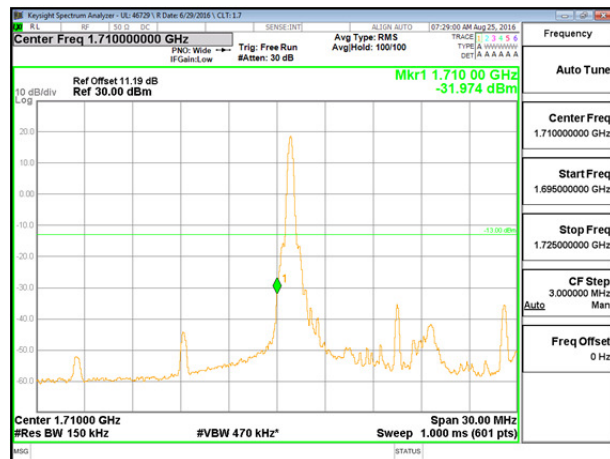

LTE B4 5MHz QPSK High Channel FRB

LTE B4 5MHz 16QAM Low Channel 1RB

LTE B4 5MHz 16QAM High Channel 1RB

LTE B4 5MHz 16QAM Low Channel FRB

LTE B4 5MHz 16QAM High Channel FRB

LTE B4 10MHz QPSK Low Channel 1RB

LTE B4 10MHz QPSK High Channel 1RB

LTE B4 10MHz QPSK Low Channel FRB

LTE B4 10MHz QPSK High Channel FRB

LTE B4 10MHz 16QAM Low Channel 1RB

LTE B4 10MHz 16QAM High Channel 1RB

LTE B4 10MHz 16QAM Low Channel FRB

LTE B4 10MHz 16QAM High Channel FRB

LTE B4 15MHz QPSK Low Channel 1RB

LTE B4 15MHz QPSK High Channel 1RB

LTE B4 15MHz QPSK Low Channel FRB

LTE B4 15MHz QPSK High Channel FRB

LTE B4 15MHz 16QAM Low Channel 1RB