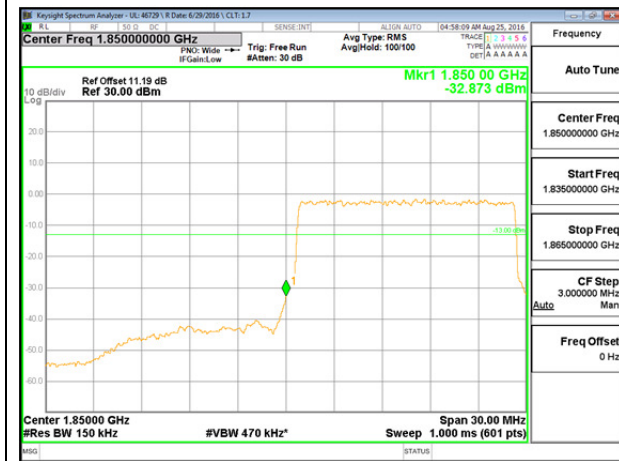

LTE B2 10MHz 16QAM Low Channel FRB

LTE B2 10MHz 16QAM High Channel FRB

LTE B2 15MHz QPSK Low Channel 1RB

LTE B2 15MHz QPSK High Channel 1RB

LTE B2 15MHz QPSK Low Channel FRB

LTE B2 15MHz QPSK High Channel FRB

LTE B2 15MHz 16QAM Low Channel 1RB

LTE B2 15MHz 16QAM High Channel 1RB

LTE B2 15MHz 16QAM Low Channel FRB

LTE B2 15MHz 16QAM High Channel FRB

LTE B2 20MHz QPSK Low Channel 1RB

LTE B2 20MHz QPSK High Channel 1RB

LTE B2 20MHz QPSK Low Channel FRB

LTE B2 20MHz QPSK High Channel FRB

LTE B2 20MHz 16QAM Low Channel 1RB

LTE B2 20MHz 16QAM High Channel 1RB

LTE B2 20MHz 16QAM Low Channel FRB

LTE B2 20MHz 16QAM High Channel FRB