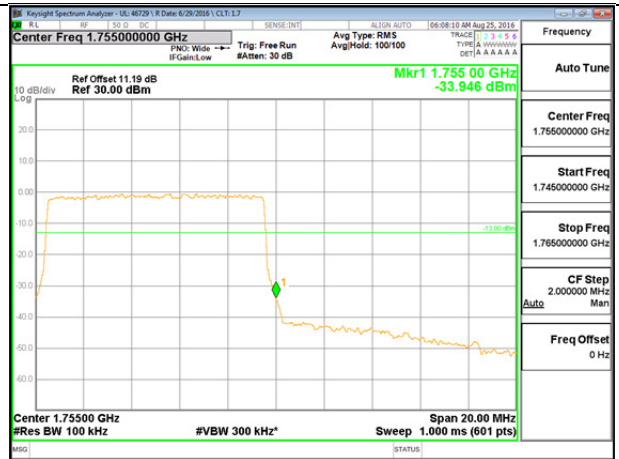

LTE B4 5MHz QPSK High Channel FRB

LTE B4 5MHz 16QAM Low Channel 1RB

LTE B4 5MHz 16QAM High Channel 1RB

LTE B4 5MHz 16QAM Low Channel FRB

LTE B4 5MHz 16QAM High Channel FRB

LTE B4 10MHz QPSK Low Channel 1RB

LTE B4 10MHz QPSK High Channel 1RB

LTE B4 10MHz QPSK Low Channel FRB

LTE B4 10MHz QPSK High Channel FRB

LTE B4 10MHz 16QAM Low Channel 1RB

LTE B4 10MHz 16QAM High Channel 1RB

LTE B4 10MHz 16QAM Low Channel FRB

LTE B4 10MHz 16QAM High Channel FRB

LTE B4 15MHz QPSK Low Channel 1RB

LTE B4 15MHz QPSK High Channel 1RB

LTE B4 15MHz QPSK Low Channel FRB

LTE B4 15MHz QPSK High Channel FRB

LTE B4 15MHz 16QAM Low Channel 1RB