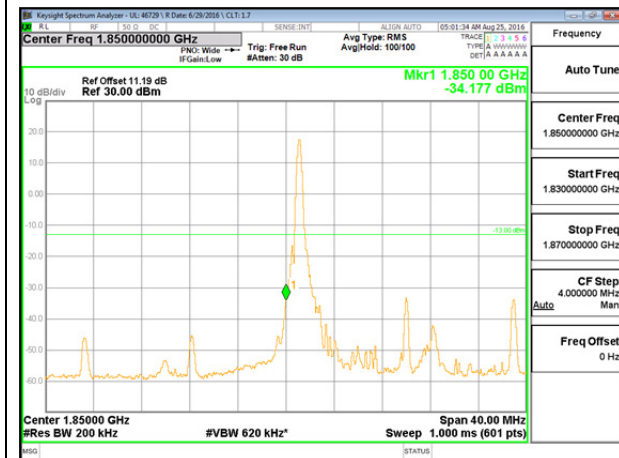

LTE B2 10MHz 16QAM Low Channel FRB

LTE B2 10MHz 16QAM High Channel FRB

LTE B2 15MHz QPSK Low Channel 1RB

LTE B2 15MHz QPSK High Channel 1RB

LTE B2 15MHz QPSK Low Channel FRB

LTE B2 15MHz QPSK High Channel FRB

LTE B2 15MHz 16QAM Low Channel 1RB

LTE B2 15MHz 16QAM High Channel 1RB

LTE B2 15MHz 16QAM Low Channel FRB

LTE B2 15MHz 16QAM High Channel FRB

LTE B2 20MHz QPSK Low Channel 1RB

LTE B2 20MHz QPSK High Channel 1RB

LTE B2 20MHz QPSK Low Channel FRB

LTE B2 20MHz QPSK High Channel FRB

LTE B2 20MHz 16QAM Low Channel 1RB

LTE B2 20MHz 16QAM High Channel 1RB

LTE B2 20MHz 16QAM Low Channel FRB

LTE B2 20MHz 16QAM High Channel FRB

LTE Band 4

LTE B4 1.4MHz QPSK Low Channel 1RB

LTE B4 1.4MHz QPSK High Channel 1RB

LTE B4 1.4MHz QPSK Low Channel FRB

LTE B4 1.4MHz QPSK High Channel FRB

LTE B4 1.4MHz 16QAM Low Channel 1RB

LTE B4 1.4MHz 16QAM High Channel 1RB