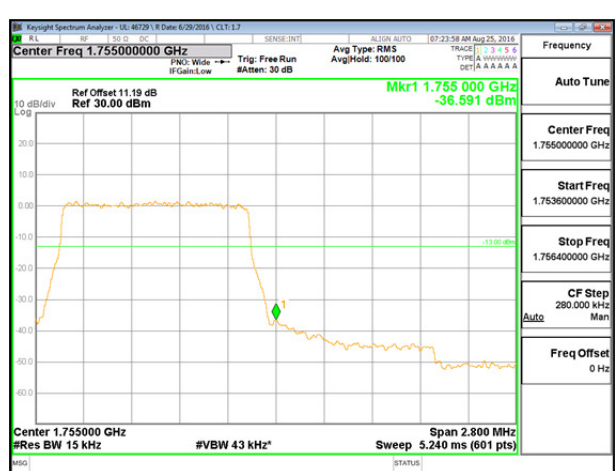

LTE B2 20MHz QPSK Low Channel FRB

LTE B2 20MHz QPSK High Channel FRB

LTE B2 20MHz 16QAM Low Channel 1RB

LTE B2 20MHz 16QAM High Channel 1RB

LTE B2 20MHz 16QAM Low Channel FRB

LTE B2 20MHz 16QAM High Channel FRB

LTE Band 4

LTE B4 1.4MHz QPSK Low Channel 1RB

LTE B4 1.4MHz QPSK High Channel 1RB

LTE B4 1.4MHz QPSK Low Channel FRB

LTE B4 1.4MHz QPSK High Channel FRB

LTE B4 1.4MHz 16QAM Low Channel 1RB

LTE B4 1.4MHz 16QAM High Channel 1RB

LTE B4 1.4MHz 16QAM Low Channel FRB

LTE B4 1.4MHz 16QAM High Channel FRB

LTE B4 3MHz QPSK Low Channel 1RB

LTE B4 3MHz QPSK High Channel 1RB

LTE B4 3MHz QPSK Low Channel FRB

LTE B4 3MHz QPSK High Channel FRB

LTE B4 3MHz 16QAM Low Channel 1RB

LTE B4 3MHz 16QAM High Channel 1RB

LTE B4 3MHz 16QAM Low Channel FRB

LTE B4 3MHz 16QAM High Channel FRB

LTE B4 5MHz QPSK Low Channel 1RB

LTE B4 5MHz QPSK High Channel 1RB

LTE B4 5MHz QPSK Low Channel FRB