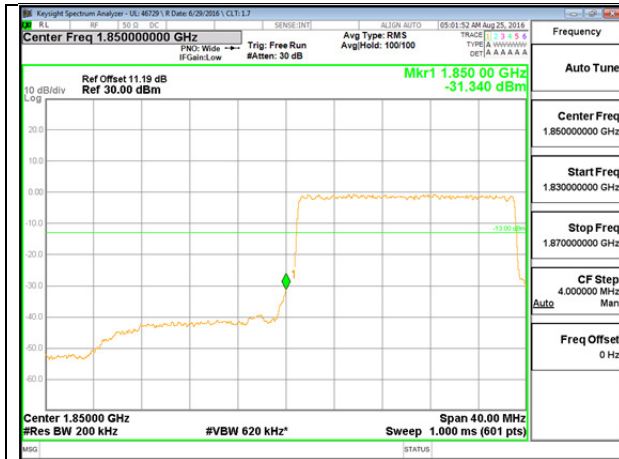

LTE B2 10MHz 16QAM Low Channel FRB

LTE B2 10MHz 16QAM High Channel FRB

LTE B2 15MHz QPSK Low Channel 1RB

LTE B2 15MHz QPSK High Channel 1RB

LTE B2 15MHz QPSK Low Channel FRB

LTE B2 15MHz QPSK High Channel FRB

LTE B2 15MHz 16QAM Low Channel 1RB

LTE B2 15MHz 16QAM High Channel 1RB

LTE B2 15MHz 16QAM Low Channel FRB

LTE B2 15MHz 16QAM High Channel FRB

LTE B2 20MHz QPSK Low Channel 1RB

LTE B2 20MHz QPSK High Channel 1RB

LTE B2 20MHz QPSK Low Channel FRB

LTE B2 20MHz QPSK High Channel FRB

LTE B2 20MHz 16QAM Low Channel 1RB

LTE B2 20MHz 16QAM High Channel 1RB

LTE B2 20MHz 16QAM Low Channel FRB

LTE B2 20MHz 16QAM High Channel FRB

LTE Band 4

LTE B4 1.4MHz QPSK Low Channel 1RB

LTE B4 1.4MHz QPSK High Channel 1RB

LTE B4 1.4MHz QPSK Low Channel FRB

LTE B4 1.4MHz QPSK High Channel FRB

LTE B4 1.4MHz 16QAM Low Channel 1RB

LTE B4 1.4MHz 16QAM High Channel 1RB