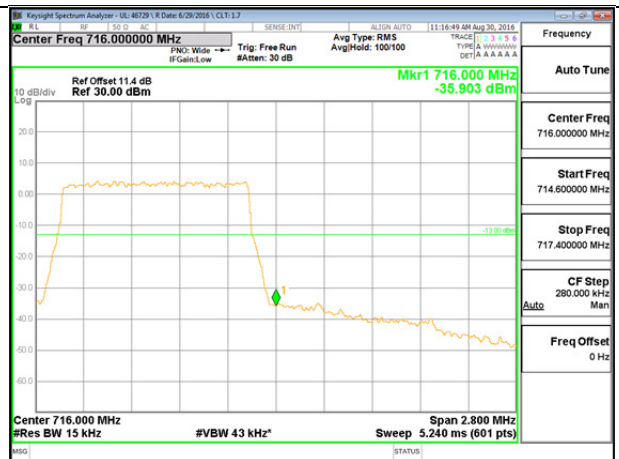

LTE B4 20MHz QPSK High Channel FRB

LTE B4 20MHz 16QAM Low Channel 1RB

LTE B4 20MHz 16QAM High Channel 1RB

LTE B4 20MHz 16QAM Low Channel FRB

LTE B4 20MHz 16QAM High Channel FRB

LTE Band 12

LTE B12 1.4MHz QPSK Low Channel 1RB

LTE B12 1.4MHz QPSK High Channel 1RB

LTE B12 1.4MHz QPSK Low Channel FRB

LTE B12 1.4MHz QPSK High Channel FRB

LTE B12 1.4MHz 16QAM Low Channel 1RB

LTE B12 1.4MHz 16QAM High Channel 1RB

LTE B12 1.4MHz 16QAM Low Channel FRB

LTE B12 1.4MHz 16QAM High Channel FRB

LTE B12 3MHz QPSK Low Channel 1RB

LTE B12 3MHz QPSK High Channel 1RB

LTE B12 3MHz QPSK Low Channel FRB

LTE B12 3MHz QPSK High Channel FRB