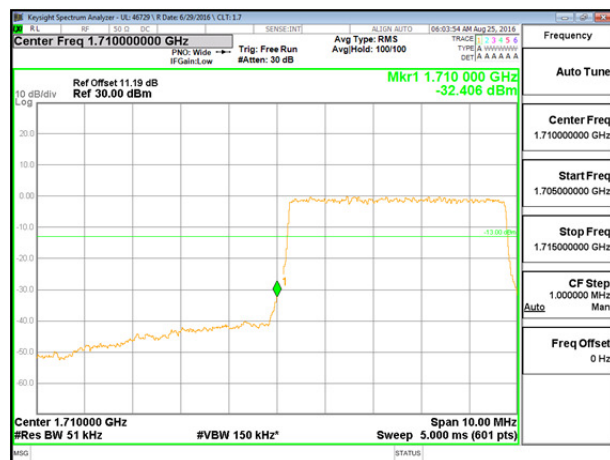

LTE B4 1.4MHz 16QAM Low Channel FRB

LTE B4 1.4MHz 16QAM High Channel FRB

LTE B4 3MHz QPSK Low Channel 1RB

LTE B4 3MHz QPSK High Channel 1RB

LTE B4 3MHz QPSK Low Channel FRB

LTE B4 3MHz QPSK High Channel FRB

LTE B4 3MHz 16QAM Low Channel 1RB

LTE B4 3MHz 16QAM High Channel 1RB

LTE B4 3MHz 16QAM Low Channel FRB

LTE B4 3MHz 16QAM High Channel FRB

LTE B4 5MHz QPSK Low Channel 1RB

LTE B4 5MHz QPSK High Channel 1RB

LTE B4 5MHz QPSK Low Channel FRB

LTE B4 5MHz QPSK High Channel FRB

LTE B4 5MHz 16QAM Low Channel 1RB

LTE B4 5MHz 16QAM High Channel 1RB

LTE B4 5MHz 16QAM Low Channel FRB

LTE B4 5MHz 16QAM High Channel FRB

LTE B4 10MHz QPSK Low Channel 1RB