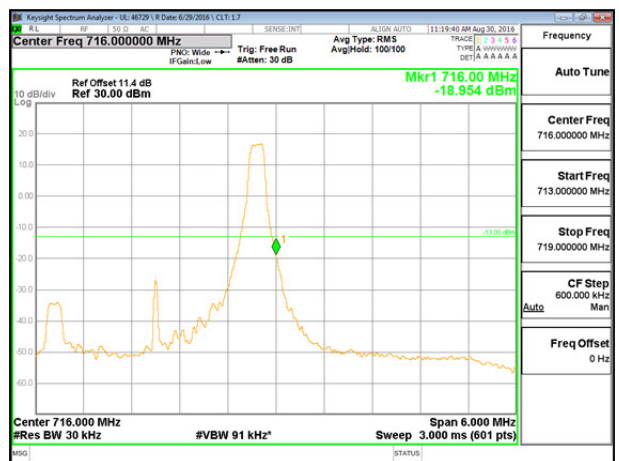

LTE B12 3MHz QPSK High Channel 1RB