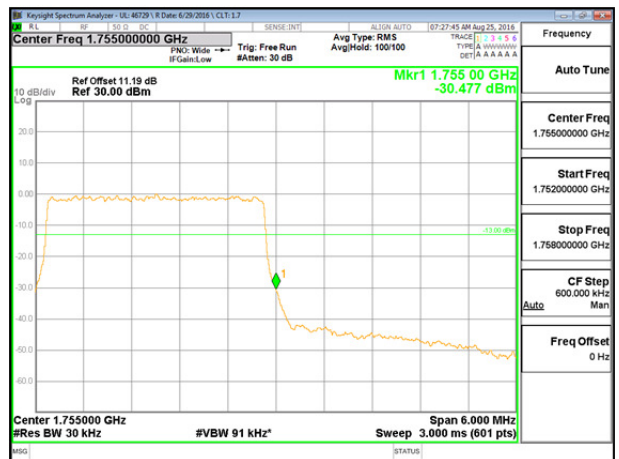

LTE Band 4

LTE B4 1.4MHz QPSK Low Channel 1RB

LTE B4 1.4MHz QPSK High Channel 1RB

LTE B4 1.4MHz QPSK Low Channel FRB

LTE B4 1.4MHz QPSK High Channel FRB

LTE B4 1.4MHz 16QAM Low Channel 1RB

LTE B4 1.4MHz 16QAM High Channel 1RB

LTE B4 1.4MHz 16QAM Low Channel FRB

LTE B4 1.4MHz 16QAM High Channel FRB

LTE B4 3MHz QPSK Low Channel 1RB

LTE B4 3MHz QPSK High Channel 1RB

LTE B4 3MHz QPSK Low Channel FRB

LTE B4 3MHz QPSK High Channel FRB

LTE B4 3MHz 16QAM Low Channel 1RB

LTE B4 3MHz 16QAM High Channel 1RB

LTE B4 3MHz 16QAM Low Channel FRB

LTE B4 3MHz 16QAM High Channel FRB

LTE B4 5MHz QPSK Low Channel 1RB

LTE B4 5MHz QPSK High Channel 1RB

LTE B4 5MHz QPSK Low Channel FRB

LTE B4 5MHz QPSK High Channel FRB

LTE B4 5MHz 16QAM Low Channel 1RB

LTE B4 5MHz 16QAM High Channel 1RB

LTE B4 5MHz 16QAM Low Channel FRB

LTE B4 5MHz 16QAM High Channel FRB

LTE B4 10MHz QPSK Low Channel 1RB