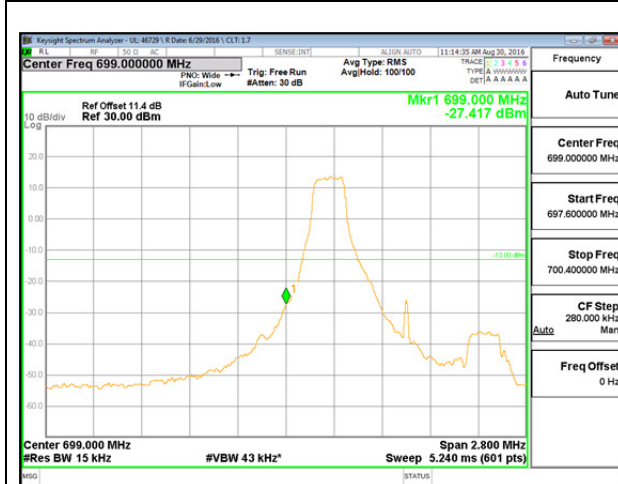

LTE B4 20MHz QPSK High Channel FRB

LTE B4 20MHz 16QAM Low Channel 1RB

LTE B4 20MHz 16QAM High Channel 1RB

LTE B4 20MHz 16QAM Low Channel FRB

LTE B4 20MHz 16QAM High Channel FRB

LTE Band 12

LTE B12 1.4MHz QPSK Low Channel 1RB