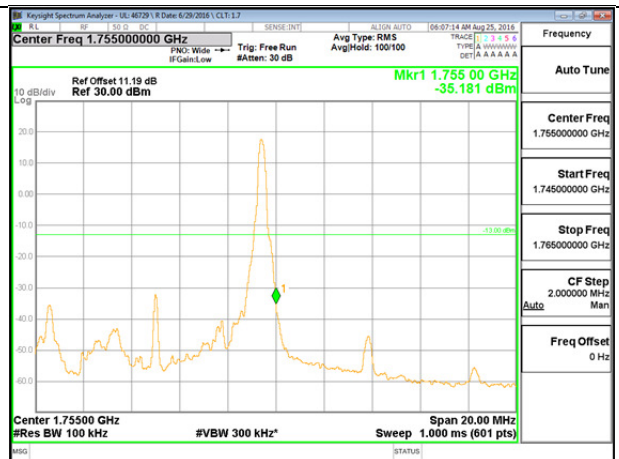

LTE B4 3MHz 16QAM Low Channel 1RB

LTE B4 3MHz 16QAM High Channel 1RB

LTE B4 3MHz 16QAM Low Channel FRB

LTE B4 3MHz 16QAM High Channel FRB

LTE B4 5MHz QPSK Low Channel 1RB

LTE B4 5MHz QPSK High Channel 1RB

LTE B4 5MHz QPSK Low Channel FRB

LTE B4 5MHz QPSK High Channel FRB

LTE B4 5MHz 16QAM Low Channel 1RB

LTE B4 5MHz 16QAM High Channel 1RB

LTE B4 5MHz 16QAM Low Channel FRB

LTE B4 5MHz 16QAM High Channel FRB

LTE B4 10MHz QPSK Low Channel 1RB

LTE B4 10MHz QPSK High Channel 1RB

LTE B4 10MHz QPSK Low Channel FRB

LTE B4 10MHz QPSK High Channel FRB

LTE B4 10MHz 16QAM Low Channel 1RB

LTE B4 10MHz 16QAM High Channel 1RB

LTE B4 10MHz 16QAM Low Channel FRB