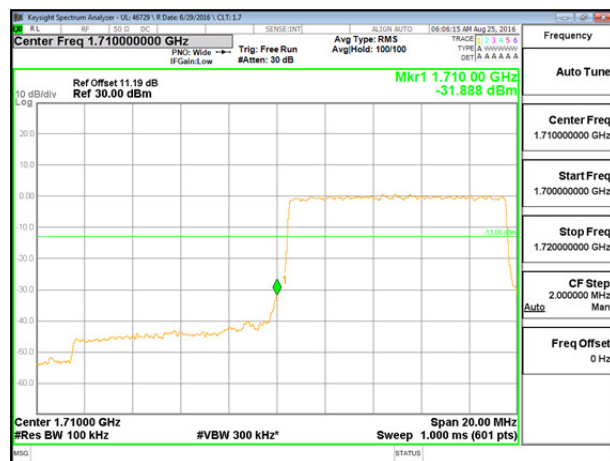

LTE B4 3MHz 16QAM Low Channel 1RB

LTE B4 3MHz 16QAM High Channel 1RB

LTE B4 3MHz 16QAM Low Channel FRB

LTE B4 3MHz 16QAM High Channel FRB

LTE B4 5MHz QPSK Low Channel 1RB

LTE B4 5MHz QPSK High Channel 1RB

LTE B4 5MHz QPSK Low Channel FRB

LTE B4 5MHz QPSK High Channel FRB

LTE B4 5MHz 16QAM Low Channel 1RB

LTE B4 5MHz 16QAM High Channel 1RB

LTE B4 5MHz 16QAM Low Channel FRB

LTE B4 5MHz 16QAM High Channel FRB

LTE B4 10MHz QPSK Low Channel 1RB

LTE B4 10MHz QPSK High Channel 1RB

LTE B4 10MHz QPSK Low Channel FRB

LTE B4 10MHz QPSK High Channel FRB

LTE B4 10MHz 16QAM Low Channel 1RB

LTE B4 10MHz 16QAM High Channel 1RB

LTE B4 10MHz 16QAM Low Channel FRB