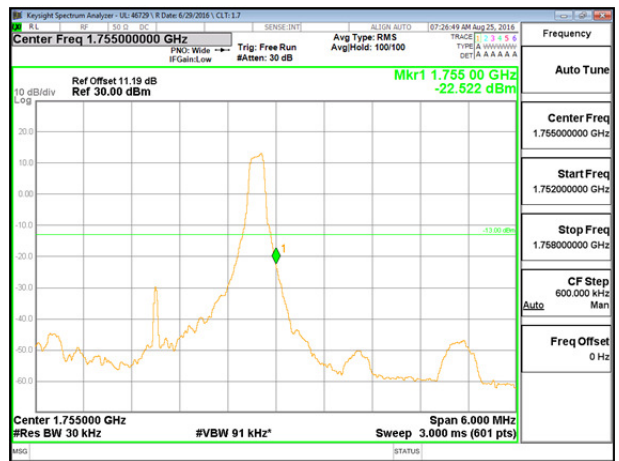

LTE B2 20MHz QPSK Low Channel FRB

LTE B2 20MHz QPSK High Channel FRB

LTE B2 20MHz 16QAM Low Channel 1RB

LTE B2 20MHz 16QAM High Channel 1RB

LTE B2 20MHz 16QAM Low Channel FRB

LTE B2 20MHz 16QAM High Channel FRB

LTE Band 4

LTE B4 1.4MHz QPSK Low Channel 1RB

LTE B4 1.4MHz QPSK High Channel 1RB

LTE B4 1.4MHz QPSK Low Channel FRB

LTE B4 1.4MHz QPSK High Channel FRB

LTE B4 1.4MHz 16QAM Low Channel 1RB

LTE B4 1.4MHz 16QAM High Channel 1RB

LTE B4 1.4MHz 16QAM Low Channel FRB

LTE B4 1.4MHz 16QAM High Channel FRB

LTE B4 3MHz QPSK Low Channel 1RB

LTE B4 3MHz QPSK High Channel 1RB

LTE B4 3MHz QPSK Low Channel FRB

LTE B4 3MHz QPSK High Channel FRB

LTE B4 3MHz 16QAM Low Channel 1RB

LTE B4 3MHz 16QAM High Channel 1RB

LTE B4 3MHz 16QAM Low Channel FRB

LTE B4 3MHz 16QAM High Channel FRB

LTE B4 5MHz QPSK Low Channel 1RB

LTE B4 5MHz QPSK High Channel 1RB

LTE B4 5MHz QPSK Low Channel FRB