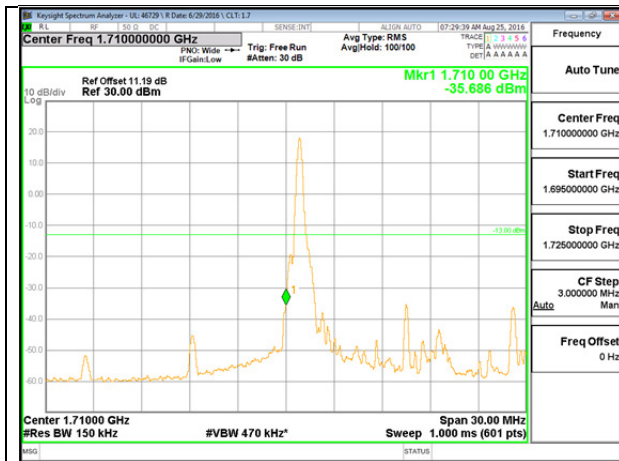

LTE B4 10MHz QPSK High Channel 1RB

LTE B4 10MHz QPSK Low Channel FRB

LTE B4 10MHz QPSK High Channel FRB

LTE B4 10MHz 16QAM Low Channel 1RB

LTE B4 10MHz 16QAM High Channel 1RB

LTE B4 10MHz 16QAM Low Channel FRB

LTE B4 10MHz 16QAM High Channel FRB

LTE B4 15MHz QPSK Low Channel 1RB

LTE B4 15MHz QPSK High Channel 1RB

LTE B4 15MHz QPSK Low Channel FRB

LTE B4 15MHz QPSK High Channel FRB

LTE B4 15MHz 16QAM Low Channel 1RB

LTE B4 15MHz 16QAM High Channel 1RB

LTE B4 15MHz 16QAM Low Channel FRB

LTE B4 15MHz 16QAM High Channel FRB

LTE B4 20MHz QPSK Low Channel 1RB

LTE B4 20MHz QPSK High Channel 1RB

LTE B4 20MHz QPSK Low Channel FRB