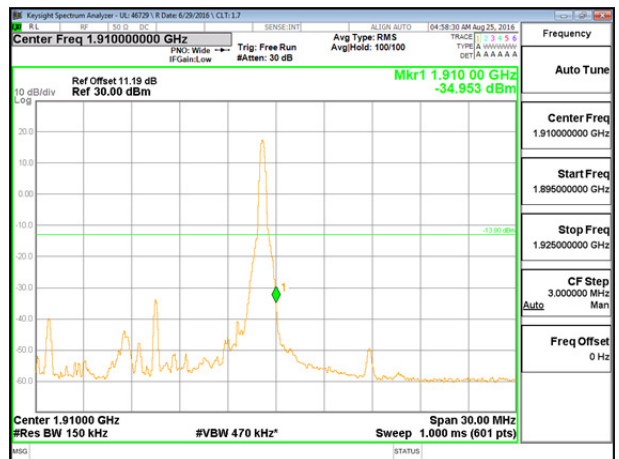

LTE B2 10MHz 16QAM Low Channel FRB

LTE B2 10MHz 16QAM High Channel FRB

LTE B2 15MHz QPSK Low Channel 1RB

LTE B2 15MHz QPSK High Channel 1RB

LTE B2 15MHz QPSK Low Channel FRB

LTE B2 15MHz QPSK High Channel FRB

LTE B2 15MHz 16QAM Low Channel 1RB

LTE B2 15MHz 16QAM High Channel 1RB

LTE B2 15MHz 16QAM Low Channel FRB

LTE B2 15MHz 16QAM High Channel FRB

LTE B2 20MHz QPSK Low Channel 1RB

LTE B2 20MHz QPSK High Channel 1RB

LTE B2 20MHz QPSK Low Channel FRB

LTE B2 20MHz QPSK High Channel FRB

LTE B2 20MHz 16QAM Low Channel 1RB

LTE B2 20MHz 16QAM High Channel 1RB

LTE B2 20MHz 16QAM Low Channel FRB

LTE B2 20MHz 16QAM High Channel FRB