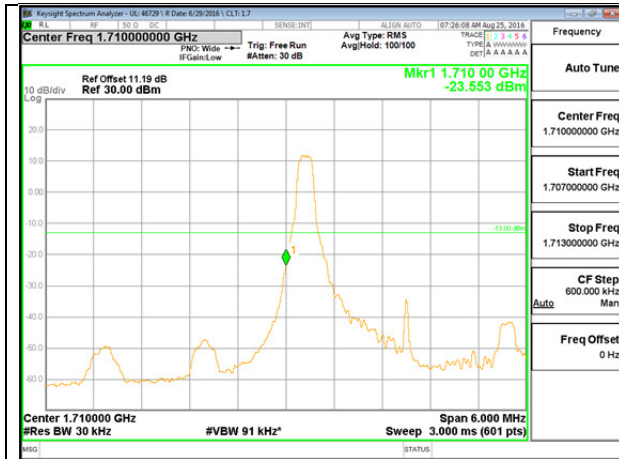

LTE Band 4

LTE B4 1.4MHz QPSK Low Channel 1RB

LTE B4 1.4MHz QPSK High Channel 1RB

LTE B4 1.4MHz QPSK Low Channel FRB

LTE B4 1.4MHz QPSK High Channel FRB

LTE B4 1.4MHz 16QAM Low Channel 1RB

LTE B4 1.4MHz 16QAM High Channel 1RB

LTE B4 1.4MHz 16QAM Low Channel FRB

LTE B4 1.4MHz 16QAM High Channel FRB

LTE B4 3MHz QPSK Low Channel 1RB

LTE B4 3MHz QPSK High Channel 1RB

LTE B4 3MHz QPSK Low Channel FRB

LTE B4 3MHz QPSK High Channel FRB

LTE B4 3MHz 16QAM Low Channel 1RB

LTE B4 3MHz 16QAM High Channel 1RB

LTE B4 3MHz 16QAM Low Channel FRB

LTE B4 3MHz 16QAM High Channel FRB

LTE B4 5MHz QPSK Low Channel 1RB

LTE B4 5MHz QPSK High Channel 1RB

LTE B4 5MHz QPSK Low Channel FRB