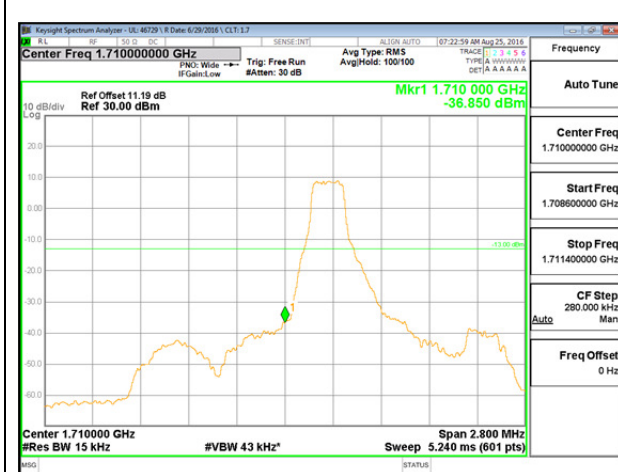

LTE B2 20MHz QPSK Low Channel FRB

LTE B2 20MHz QPSK High Channel FRB

LTE B2 20MHz 16QAM Low Channel 1RB

LTE B2 20MHz 16QAM High Channel 1RB

LTE B2 20MHz 16QAM Low Channel FRB

LTE B2 20MHz 16QAM High Channel FRB

LTE Band 4

LTE B4 1.4MHz QPSK Low Channel 1RB

LTE B4 1.4MHz QPSK High Channel 1RB

LTE B4 1.4MHz QPSK Low Channel FRB

LTE B4 1.4MHz QPSK High Channel FRB

LTE B4 1.4MHz 16QAM Low Channel 1RB

LTE B4 1.4MHz 16QAM High Channel 1RB

LTE B4 1.4MHz 16QAM Low Channel FRB

LTE B4 1.4MHz 16QAM High Channel FRB

LTE B4 3MHz QPSK Low Channel 1RB

LTE B4 3MHz QPSK High Channel 1RB

LTE B4 3MHz QPSK Low Channel FRB

LTE B4 3MHz QPSK High Channel FRB

LTE B4 3MHz 16QAM Low Channel 1RB

LTE B4 3MHz 16QAM High Channel 1RB

LTE B4 3MHz 16QAM Low Channel FRB

LTE B4 3MHz 16QAM High Channel FRB

LTE B4 5MHz QPSK Low Channel 1RB

LTE B4 5MHz QPSK High Channel 1RB

LTE B4 5MHz QPSK Low Channel FRB