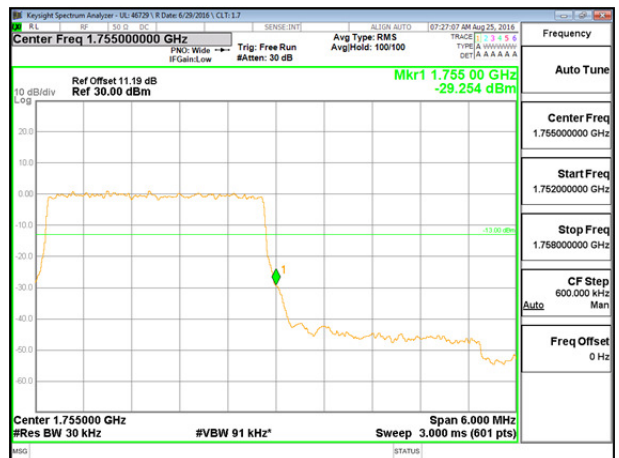

LTE Band 4

LTE B4 1.4MHz QPSK Low Channel 1RB

LTE B4 1.4MHz QPSK High Channel 1RB

LTE B4 1.4MHz QPSK Low Channel FRB

LTE B4 1.4MHz QPSK High Channel FRB

LTE B4 1.4MHz 16QAM Low Channel 1RB

LTE B4 1.4MHz 16QAM High Channel 1RB

LTE B4 1.4MHz 16QAM Low Channel FRB

LTE B4 1.4MHz 16QAM High Channel FRB

LTE B4 3MHz QPSK Low Channel 1RB

LTE B4 3MHz QPSK High Channel 1RB

LTE B4 3MHz QPSK Low Channel FRB

LTE B4 3MHz QPSK High Channel FRB

LTE B4 3MHz 16QAM Low Channel 1RB

LTE B4 3MHz 16QAM High Channel 1RB

LTE B4 3MHz 16QAM Low Channel FRB

LTE B4 3MHz 16QAM High Channel FRB

LTE B4 5MHz QPSK Low Channel 1RB

LTE B4 5MHz QPSK High Channel 1RB

LTE B4 5MHz QPSK Low Channel FRB

LTE B4 5MHz QPSK High Channel FRB

LTE B4 5MHz 16QAM Low Channel 1RB

LTE B4 5MHz 16QAM High Channel 1RB

LTE B4 5MHz 16QAM Low Channel FRB

LTE B4 5MHz 16QAM High Channel FRB

LTE B4 10MHz QPSK Low Channel 1RB