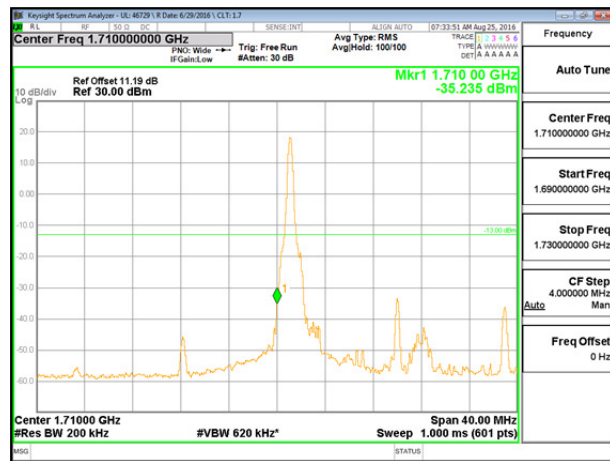

LTE B4 15MHz 16QAM High Channel 1RB

LTE B4 15MHz 16QAM Low Channel FRB

LTE B4 15MHz 16QAM High Channel FRB

LTE B4 20MHz QPSK Low Channel 1RB

LTE B4 20MHz QPSK High Channel 1RB

LTE B4 20MHz QPSK Low Channel FRB

LTE B4 20MHz QPSK High Channel FRB

LTE B4 20MHz 16QAM Low Channel 1RB

LTE B4 20MHz 16QAM High Channel 1RB

LTE B4 20MHz 16QAM Low Channel FRB

LTE B4 20MHz 16QAM High Channel FRB

LTE Band 12

LTE B12 1.4MHz QPSK Low Channel 1RB