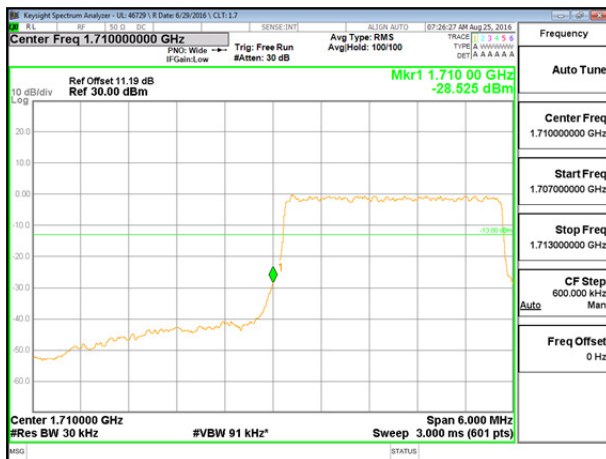

LTE Band 4

LTE B4 1.4MHz QPSK Low Channel 1RB

LTE B4 1.4MHz QPSK High Channel 1RB

LTE B4 1.4MHz QPSK Low Channel FRB

LTE B4 1.4MHz QPSK High Channel FRB

LTE B4 1.4MHz 16QAM Low Channel 1RB

LTE B4 1.4MHz 16QAM High Channel 1RB

LTE B4 1.4MHz 16QAM Low Channel FRB

LTE B4 1.4MHz 16QAM High Channel FRB

LTE B4 3MHz QPSK Low Channel 1RB

LTE B4 3MHz QPSK High Channel 1RB

LTE B4 3MHz QPSK Low Channel FRB

LTE B4 3MHz QPSK High Channel FRB

LTE B4 3MHz 16QAM Low Channel 1RB

LTE B4 3MHz 16QAM High Channel 1RB

LTE B4 3MHz 16QAM Low Channel FRB

LTE B4 3MHz 16QAM High Channel FRB

LTE B4 5MHz QPSK Low Channel 1RB

LTE B4 5MHz QPSK High Channel 1RB

LTE B4 5MHz QPSK Low Channel FRB

LTE B4 5MHz QPSK High Channel FRB

LTE B4 5MHz 16QAM Low Channel 1RB

LTE B4 5MHz 16QAM High Channel 1RB

LTE B4 5MHz 16QAM Low Channel FRB

LTE B4 5MHz 16QAM High Channel FRB

LTE B4 10MHz QPSK Low Channel 1RB