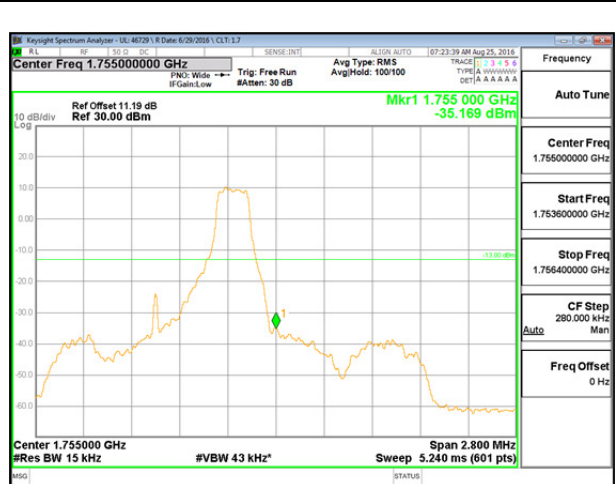

LTE B2 15MHz 16QAM Low Channel 1RB

LTE B2 15MHz 16QAM High Channel 1RB

LTE B2 15MHz 16QAM Low Channel FRB

LTE B2 15MHz 16QAM High Channel FRB

LTE B2 20MHz QPSK Low Channel 1RB

LTE B2 20MHz QPSK High Channel 1RB

LTE B2 20MHz QPSK Low Channel FRB

LTE B2 20MHz QPSK High Channel FRB

LTE B2 20MHz 16QAM Low Channel 1RB

LTE B2 20MHz 16QAM High Channel 1RB

LTE B2 20MHz 16QAM Low Channel FRB

LTE B2 20MHz 16QAM High Channel FRB

LTE Band 4

LTE B4 1.4MHz QPSK Low Channel 1RB

LTE B4 1.4MHz QPSK High Channel 1RB

LTE B4 1.4MHz QPSK Low Channel FRB

LTE B4 1.4MHz QPSK High Channel FRB

LTE B4 1.4MHz 16QAM Low Channel 1RB

LTE B4 1.4MHz 16QAM High Channel 1RB

LTE B4 1.4MHz 16QAM Low Channel FRB

LTE B4 1.4MHz 16QAM High Channel FRB

LTE B4 3MHz QPSK Low Channel 1RB

LTE B4 3MHz QPSK High Channel 1RB

LTE B4 3MHz QPSK Low Channel FRB

LTE B4 3MHz QPSK High Channel FRB