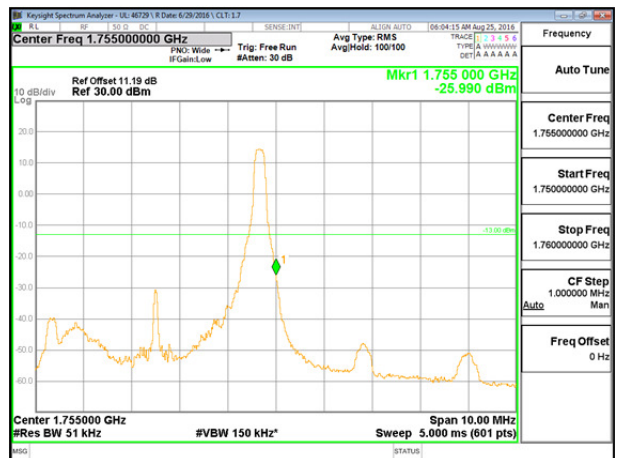

LTE B4 1.4MHz 16QAM Low Channel FRB

LTE B4 1.4MHz 16QAM High Channel FRB

LTE B4 3MHz QPSK Low Channel 1RB

LTE B4 3MHz QPSK High Channel 1RB

LTE B4 3MHz QPSK Low Channel FRB

LTE B4 3MHz QPSK High Channel FRB

LTE B4 3MHz 16QAM Low Channel 1RB

LTE B4 3MHz 16QAM High Channel 1RB

LTE B4 3MHz 16QAM Low Channel FRB

LTE B4 3MHz 16QAM High Channel FRB

LTE B4 5MHz QPSK Low Channel 1RB

LTE B4 5MHz QPSK High Channel 1RB

LTE B4 5MHz QPSK Low Channel FRB

LTE B4 5MHz QPSK High Channel FRB

LTE B4 5MHz 16QAM Low Channel 1RB

LTE B4 5MHz 16QAM High Channel 1RB

LTE B4 5MHz 16QAM Low Channel FRB

LTE B4 5MHz 16QAM High Channel FRB

LTE B4 10MHz QPSK Low Channel 1RB