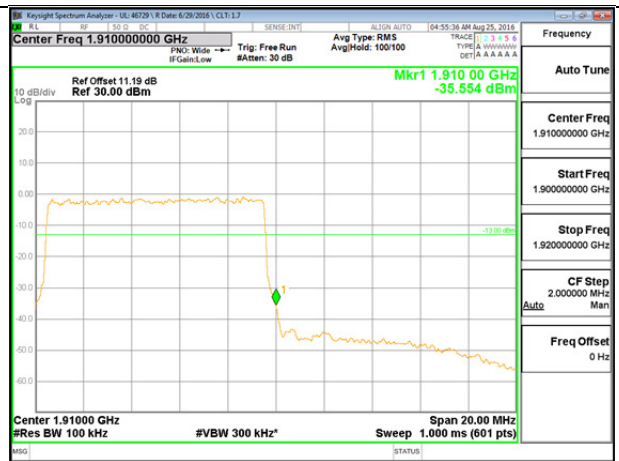

LTE B2 10MHz 16QAM Low Channel FRB

LTE B2 10MHz 16QAM High Channel FRB

LTE B2 15MHz QPSK Low Channel 1RB

LTE B2 15MHz QPSK High Channel 1RB

LTE B2 15MHz QPSK Low Channel FRB

LTE B2 15MHz QPSK High Channel FRB

LTE B2 15MHz 16QAM Low Channel 1RB

LTE B2 15MHz 16QAM High Channel 1RB

LTE B2 15MHz 16QAM Low Channel FRB

LTE B2 15MHz 16QAM High Channel FRB

LTE B2 20MHz QPSK Low Channel 1RB

LTE B2 20MHz QPSK High Channel 1RB

LTE B2 20MHz QPSK Low Channel FRB

LTE B2 20MHz QPSK High Channel FRB

LTE B2 20MHz 16QAM Low Channel 1RB

LTE B2 20MHz 16QAM High Channel 1RB

LTE B2 20MHz 16QAM Low Channel FRB

LTE B2 20MHz 16QAM High Channel FRB