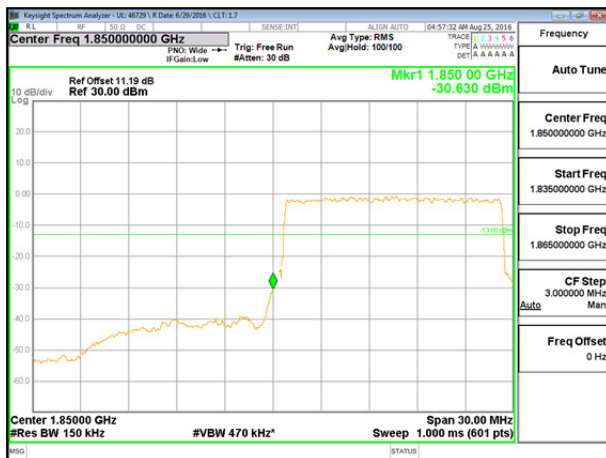

LTE B2 10MHz 16QAM Low Channel FRB

LTE B2 10MHz 16QAM High Channel FRB

LTE B2 15MHz QPSK Low Channel 1RB

LTE B2 15MHz QPSK High Channel 1RB

LTE B2 15MHz QPSK Low Channel FRB

LTE B2 15MHz QPSK High Channel FRB

LTE B2 15MHz 16QAM Low Channel 1RB

LTE B2 15MHz 16QAM High Channel 1RB

LTE B2 15MHz 16QAM Low Channel FRB

LTE B2 15MHz 16QAM High Channel FRB

LTE B2 20MHz QPSK Low Channel 1RB

LTE B2 20MHz QPSK High Channel 1RB

LTE B2 20MHz QPSK Low Channel FRB

LTE B2 20MHz QPSK High Channel FRB

LTE B2 20MHz 16QAM Low Channel 1RB

LTE B2 20MHz 16QAM High Channel 1RB

LTE B2 20MHz 16QAM Low Channel FRB

LTE B2 20MHz 16QAM High Channel FRB