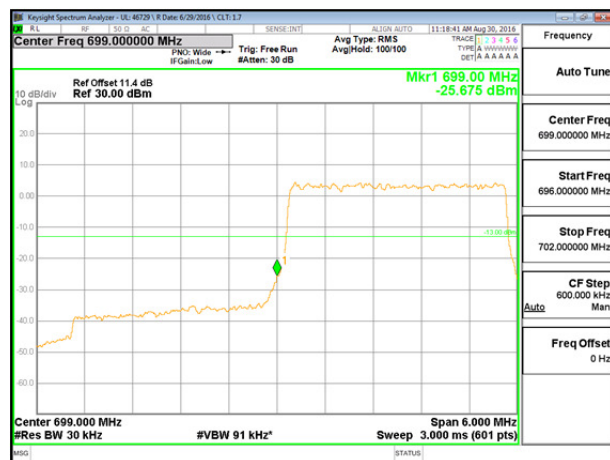

LTE B4 20MHz QPSK High Channel FRB

LTE B4 20MHz 16QAM Low Channel 1RB

LTE B4 20MHz 16QAM High Channel 1RB

LTE B4 20MHz 16QAM Low Channel FRB

LTE B4 20MHz 16QAM High Channel FRB

LTE Band 12

LTE B12 1.4MHz QPSK Low Channel 1RB

LTE B12 1.4MHz QPSK High Channel 1RB

LTE B12 1.4MHz QPSK Low Channel FRB

LTE B12 1.4MHz QPSK High Channel FRB

LTE B12 1.4MHz 16QAM Low Channel 1RB

LTE B12 1.4MHz 16QAM High Channel 1RB

LTE B12 1.4MHz 16QAM Low Channel FRB

LTE B12 1.4MHz 16QAM High Channel FRB

LTE B12 3MHz QPSK Low Channel 1RB

LTE B12 3MHz QPSK High Channel 1RB

LTE B12 3MHz QPSK Low Channel FRB

LTE B12 3MHz QPSK High Channel FRB