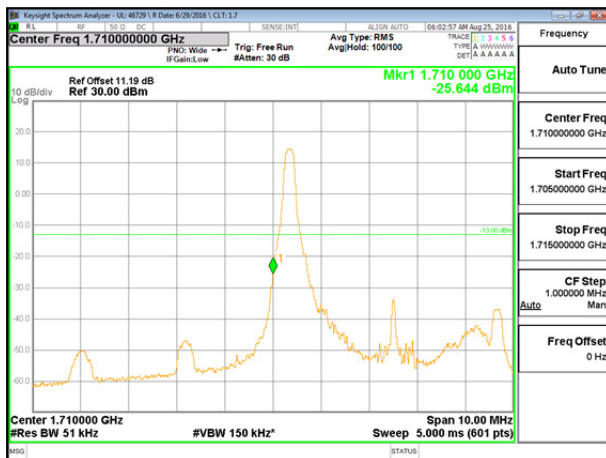

LTE B4 1.4MHz 16QAM Low Channel FRB

LTE B4 1.4MHz 16QAM High Channel FRB

LTE B4 3MHz QPSK Low Channel 1RB

LTE B4 3MHz QPSK High Channel 1RB

LTE B4 3MHz QPSK Low Channel FRB

LTE B4 3MHz QPSK High Channel FRB

LTE B4 3MHz 16QAM Low Channel 1RB

LTE B4 3MHz 16QAM High Channel 1RB

LTE B4 3MHz 16QAM Low Channel FRB

LTE B4 3MHz 16QAM High Channel FRB

LTE B4 5MHz QPSK Low Channel 1RB

LTE B4 5MHz QPSK High Channel 1RB

LTE B4 5MHz QPSK Low Channel FRB

LTE B4 5MHz QPSK High Channel FRB

LTE B4 5MHz 16QAM Low Channel 1RB

LTE B4 5MHz 16QAM High Channel 1RB

LTE B4 5MHz 16QAM Low Channel FRB

LTE B4 5MHz 16QAM High Channel FRB

LTE B4 10MHz QPSK Low Channel 1RB