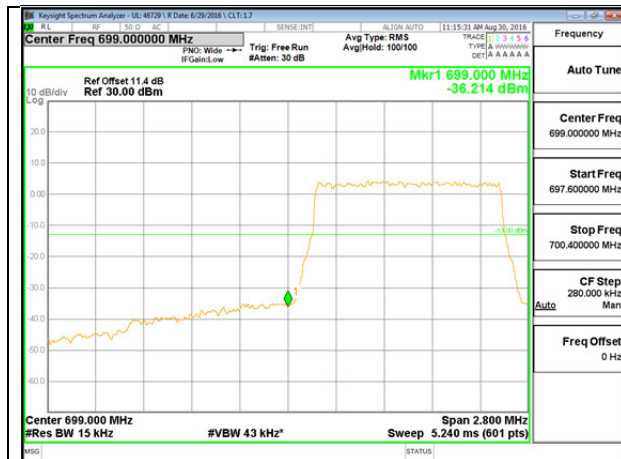

LTE B4 20MHz QPSK High Channel FRB

LTE B4 20MHz 16QAM Low Channel 1RB

LTE B4 20MHz 16QAM High Channel 1RB

LTE B4 20MHz 16QAM Low Channel FRB

LTE B4 20MHz 16QAM High Channel FRB

LTE Band 12

LTE B12 1.4MHz QPSK Low Channel 1RB

LTE B12 1.4MHz QPSK High Channel 1RB

LTE B12 1.4MHz QPSK Low Channel FRB

LTE B12 1.4MHz QPSK High Channel FRB

LTE B12 1.4MHz 16QAM Low Channel 1RB

LTE B12 1.4MHz 16QAM High Channel 1RB

LTE B12 1.4MHz 16QAM Low Channel FRB

LTE B12 1.4MHz 16QAM High Channel FRB

LTE B12 3MHz QPSK Low Channel 1RB

LTE B12 3MHz QPSK High Channel 1RB

LTE B12 3MHz QPSK Low Channel FRB

LTE B12 3MHz QPSK High Channel FRB