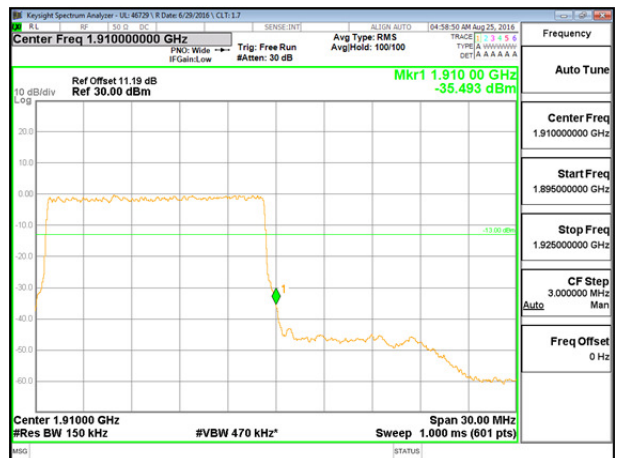

LTE B2 10MHz 16QAM Low Channel FRB

LTE B2 10MHz 16QAM High Channel FRB

LTE B2 15MHz QPSK Low Channel 1RB

LTE B2 15MHz QPSK High Channel 1RB

LTE B2 15MHz QPSK Low Channel FRB

LTE B2 15MHz QPSK High Channel FRB

LTE B2 15MHz 16QAM Low Channel 1RB

LTE B2 15MHz 16QAM High Channel 1RB

LTE B2 15MHz 16QAM Low Channel FRB

LTE B2 15MHz 16QAM High Channel FRB

LTE B2 20MHz QPSK Low Channel 1RB

LTE B2 20MHz QPSK High Channel 1RB

LTE B2 20MHz QPSK Low Channel FRB

LTE B2 20MHz QPSK High Channel FRB

LTE B2 20MHz 16QAM Low Channel 1RB

LTE B2 20MHz 16QAM High Channel 1RB

LTE B2 20MHz 16QAM Low Channel FRB

LTE B2 20MHz 16QAM High Channel FRB