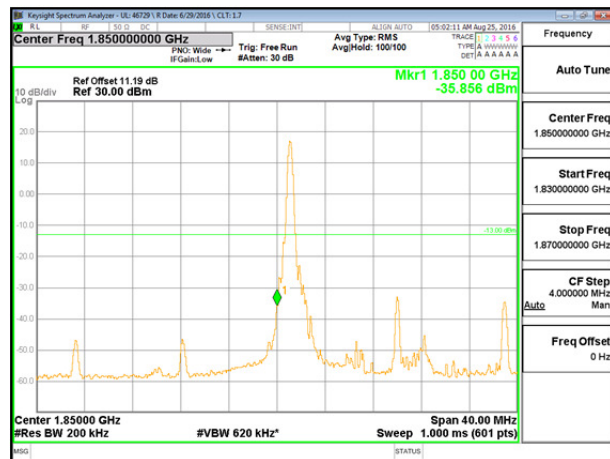

LTE B2 10MHz 16QAM Low Channel FRB

LTE B2 10MHz 16QAM High Channel FRB

LTE B2 15MHz QPSK Low Channel 1RB

LTE B2 15MHz QPSK High Channel 1RB

LTE B2 15MHz QPSK Low Channel FRB

LTE B2 15MHz QPSK High Channel FRB

LTE B2 15MHz 16QAM Low Channel 1RB

LTE B2 15MHz 16QAM High Channel 1RB

LTE B2 15MHz 16QAM Low Channel FRB

LTE B2 15MHz 16QAM High Channel FRB

LTE B2 20MHz QPSK Low Channel 1RB

LTE B2 20MHz QPSK High Channel 1RB

LTE B2 20MHz QPSK Low Channel FRB

LTE B2 20MHz QPSK High Channel FRB

LTE B2 20MHz 16QAM Low Channel 1RB

LTE B2 20MHz 16QAM High Channel 1RB

LTE B2 20MHz 16QAM Low Channel FRB

LTE B2 20MHz 16QAM High Channel FRB

LTE Band 4

LTE B4 1.4MHz QPSK Low Channel 1RB

LTE B4 1.4MHz QPSK High Channel 1RB

LTE B4 1.4MHz QPSK Low Channel FRB

LTE B4 1.4MHz QPSK High Channel FRB

LTE B4 1.4MHz 16QAM Low Channel 1RB

LTE B4 1.4MHz 16QAM High Channel 1RB