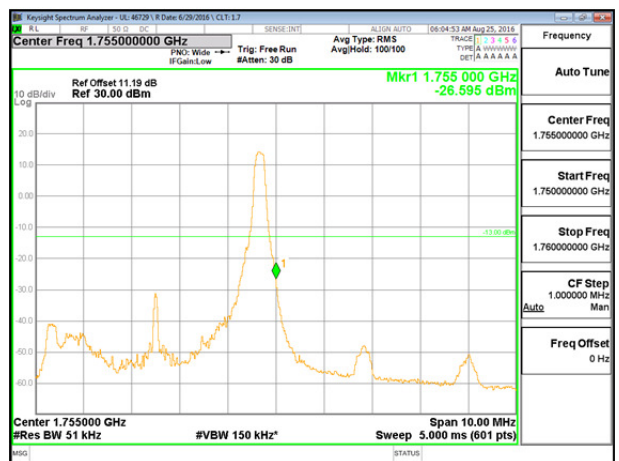

LTE B4 1.4MHz 16QAM Low Channel FRB

LTE B4 1.4MHz 16QAM High Channel FRB

LTE B4 3MHz QPSK Low Channel 1RB

LTE B4 3MHz QPSK High Channel 1RB

LTE B4 3MHz QPSK Low Channel FRB

LTE B4 3MHz QPSK High Channel FRB

LTE B4 3MHz 16QAM Low Channel 1RB

LTE B4 3MHz 16QAM High Channel 1RB

LTE B4 3MHz 16QAM Low Channel FRB

LTE B4 3MHz 16QAM High Channel FRB

LTE B4 5MHz QPSK Low Channel 1RB

LTE B4 5MHz QPSK High Channel 1RB

LTE B4 5MHz QPSK Low Channel FRB

LTE B4 5MHz QPSK High Channel FRB

LTE B4 5MHz 16QAM Low Channel 1RB

LTE B4 5MHz 16QAM High Channel 1RB

LTE B4 5MHz 16QAM Low Channel FRB

LTE B4 5MHz 16QAM High Channel FRB

LTE B4 10MHz QPSK Low Channel 1RB