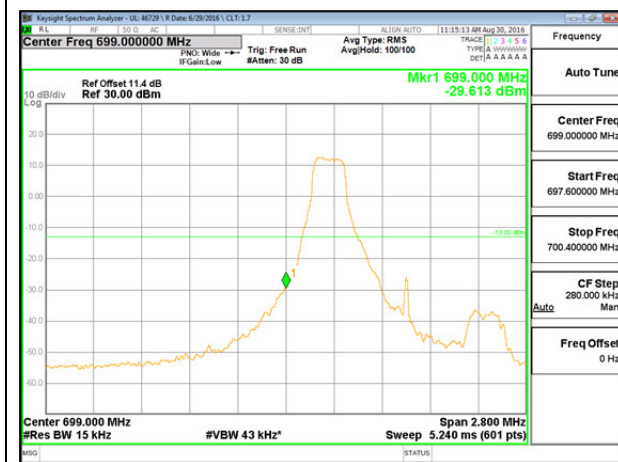

LTE B4 15MHz 16QAM High Channel 1RB

LTE B4 15MHz 16QAM Low Channel FRB

LTE B4 15MHz 16QAM High Channel FRB

LTE B4 20MHz QPSK Low Channel 1RB

LTE B4 20MHz QPSK High Channel 1RB

LTE B4 20MHz QPSK Low Channel FRB

LTE B4 20MHz QPSK High Channel FRB

LTE B4 20MHz 16QAM Low Channel 1RB

LTE B4 20MHz 16QAM High Channel 1RB

LTE B4 20MHz 16QAM Low Channel FRB

LTE B4 20MHz 16QAM High Channel FRB

LTE Band 12

LTE B12 1.4MHz QPSK Low Channel 1RB

LTE B12 1.4MHz QPSK High Channel 1RB

LTE B12 1.4MHz QPSK Low Channel FRB

LTE B12 1.4MHz QPSK High Channel FRB

LTE B12 1.4MHz 16QAM Low Channel 1RB

LTE B12 1.4MHz 16QAM High Channel 1RB

LTE B12 1.4MHz 16QAM Low Channel FRB