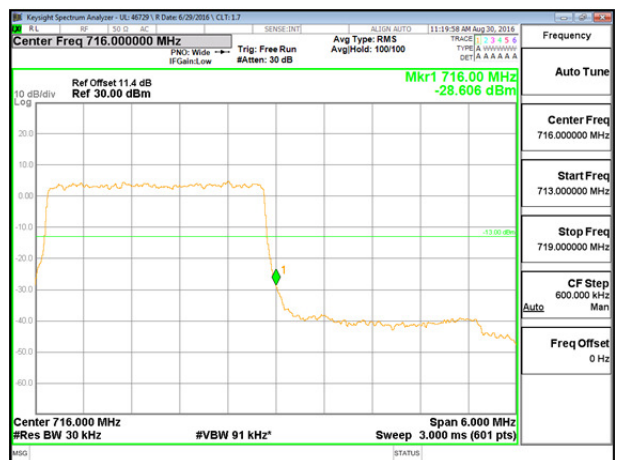

LTE B12 1.4MHz QPSK High Channel 1RB

LTE B12 1.4MHz QPSK Low Channel FRB

LTE B12 1.4MHz QPSK High Channel FRB

LTE B12 1.4MHz 16QAM Low Channel 1RB

LTE B12 1.4MHz 16QAM High Channel 1RB

LTE B12 1.4MHz 16QAM Low Channel FRB

LTE B12 1.4MHz 16QAM High Channel FRB

LTE B12 3MHz QPSK Low Channel 1RB

LTE B12 3MHz QPSK High Channel 1RB

LTE B12 3MHz QPSK Low Channel FRB

LTE B12 3MHz QPSK High Channel FRB