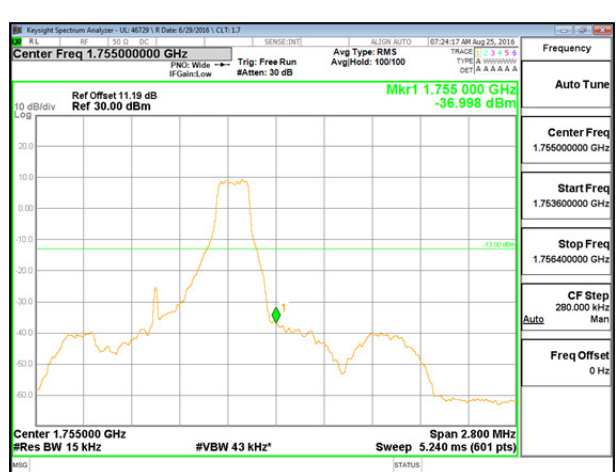

LTE B2 20MHz QPSK Low Channel FRB

LTE B2 20MHz QPSK High Channel FRB

LTE B2 20MHz 16QAM Low Channel 1RB

LTE B2 20MHz 16QAM High Channel 1RB

LTE B2 20MHz 16QAM Low Channel FRB

LTE B2 20MHz 16QAM High Channel FRB

LTE Band 4

LTE B4 1.4MHz QPSK Low Channel 1RB

LTE B4 1.4MHz QPSK High Channel 1RB

LTE B4 1.4MHz QPSK Low Channel FRB

LTE B4 1.4MHz QPSK High Channel FRB

LTE B4 1.4MHz 16QAM Low Channel 1RB

LTE B4 1.4MHz 16QAM High Channel 1RB

LTE B4 1.4MHz 16QAM Low Channel FRB

LTE B4 1.4MHz 16QAM High Channel FRB

LTE B4 3MHz QPSK Low Channel 1RB

LTE B4 3MHz QPSK High Channel 1RB

LTE B4 3MHz QPSK Low Channel FRB

LTE B4 3MHz QPSK High Channel FRB

LTE B4 3MHz 16QAM Low Channel 1RB

LTE B4 3MHz 16QAM High Channel 1RB

LTE B4 3MHz 16QAM Low Channel FRB

LTE B4 3MHz 16QAM High Channel FRB

LTE B4 5MHz QPSK Low Channel 1RB

LTE B4 5MHz QPSK High Channel 1RB

LTE B4 5MHz QPSK Low Channel FRB