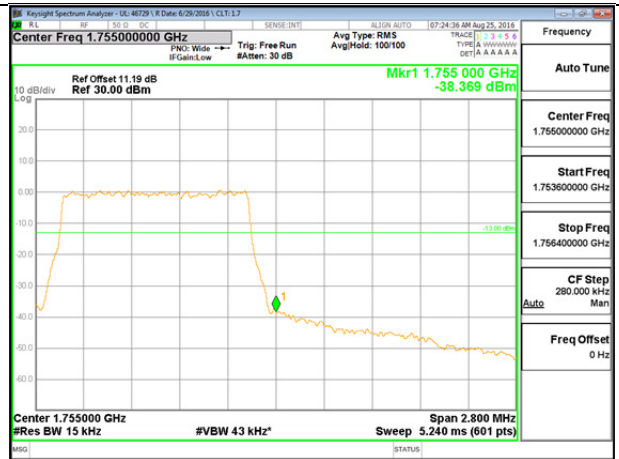

LTE B2 20MHz QPSK Low Channel FRB

LTE B2 20MHz QPSK High Channel FRB

LTE B2 20MHz 16QAM Low Channel 1RB

LTE B2 20MHz 16QAM High Channel 1RB

LTE B2 20MHz 16QAM Low Channel FRB

LTE B2 20MHz 16QAM High Channel FRB

LTE Band 4

LTE B4 1.4MHz QPSK Low Channel 1RB

LTE B4 1.4MHz QPSK High Channel 1RB

LTE B4 1.4MHz QPSK Low Channel FRB

LTE B4 1.4MHz QPSK High Channel FRB

LTE B4 1.4MHz 16QAM Low Channel 1RB

LTE B4 1.4MHz 16QAM High Channel 1RB

LTE B4 1.4MHz 16QAM Low Channel FRB

LTE B4 1.4MHz 16QAM High Channel FRB

LTE B4 3MHz QPSK Low Channel 1RB

LTE B4 3MHz QPSK High Channel 1RB

LTE B4 3MHz QPSK Low Channel FRB

LTE B4 3MHz QPSK High Channel FRB

LTE B4 3MHz 16QAM Low Channel 1RB

LTE B4 3MHz 16QAM High Channel 1RB

LTE B4 3MHz 16QAM Low Channel FRB

LTE B4 3MHz 16QAM High Channel FRB

LTE B4 5MHz QPSK Low Channel 1RB

LTE B4 5MHz QPSK High Channel 1RB

LTE B4 5MHz QPSK Low Channel FRB