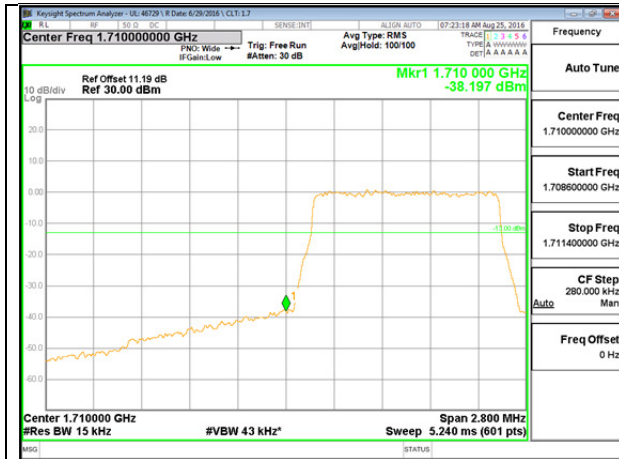

LTE B2 20MHz QPSK Low Channel FRB

LTE B2 20MHz QPSK High Channel FRB

LTE B2 20MHz 16QAM Low Channel 1RB

LTE B2 20MHz 16QAM High Channel 1RB

LTE B2 20MHz 16QAM Low Channel FRB

LTE B2 20MHz 16QAM High Channel FRB

LTE Band 4

LTE B4 1.4MHz QPSK Low Channel 1RB

LTE B4 1.4MHz QPSK High Channel 1RB

LTE B4 1.4MHz QPSK Low Channel FRB

LTE B4 1.4MHz QPSK High Channel FRB

LTE B4 1.4MHz 16QAM Low Channel 1RB

LTE B4 1.4MHz 16QAM High Channel 1RB

LTE B4 1.4MHz 16QAM Low Channel FRB

LTE B4 1.4MHz 16QAM High Channel FRB

LTE B4 3MHz QPSK Low Channel 1RB

LTE B4 3MHz QPSK High Channel 1RB

LTE B4 3MHz QPSK Low Channel FRB

LTE B4 3MHz QPSK High Channel FRB

LTE B4 3MHz 16QAM Low Channel 1RB

LTE B4 3MHz 16QAM High Channel 1RB

LTE B4 3MHz 16QAM Low Channel FRB

LTE B4 3MHz 16QAM High Channel FRB

LTE B4 5MHz QPSK Low Channel 1RB

LTE B4 5MHz QPSK High Channel 1RB

LTE B4 5MHz QPSK Low Channel FRB