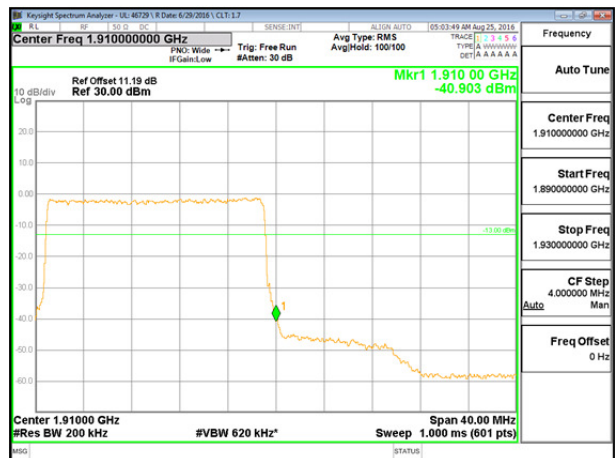

LTE B2 15MHz 16QAM Low Channel 1RB

LTE B2 15MHz 16QAM High Channel 1RB

LTE B2 15MHz 16QAM Low Channel FRB

LTE B2 15MHz 16QAM High Channel FRB

LTE B2 20MHz QPSK Low Channel 1RB

LTE B2 20MHz QPSK High Channel 1RB

LTE B2 20MHz QPSK Low Channel FRB

LTE B2 20MHz QPSK High Channel FRB

LTE B2 20MHz 16QAM Low Channel 1RB

LTE B2 20MHz 16QAM High Channel 1RB

LTE B2 20MHz 16QAM Low Channel FRB

LTE B2 20MHz 16QAM High Channel FRB

LTE Band 4

LTE B4 1.4MHz QPSK Low Channel 1RB

LTE B4 1.4MHz QPSK High Channel 1RB

LTE B4 1.4MHz QPSK Low Channel FRB

LTE B4 1.4MHz QPSK High Channel FRB

LTE B4 1.4MHz 16QAM Low Channel 1RB

LTE B4 1.4MHz 16QAM High Channel 1RB

LTE B4 1.4MHz 16QAM Low Channel FRB

LTE B4 1.4MHz 16QAM High Channel FRB

LTE B4 3MHz QPSK Low Channel 1RB

LTE B4 3MHz QPSK High Channel 1RB

LTE B4 3MHz QPSK Low Channel FRB

LTE B4 3MHz QPSK High Channel FRB