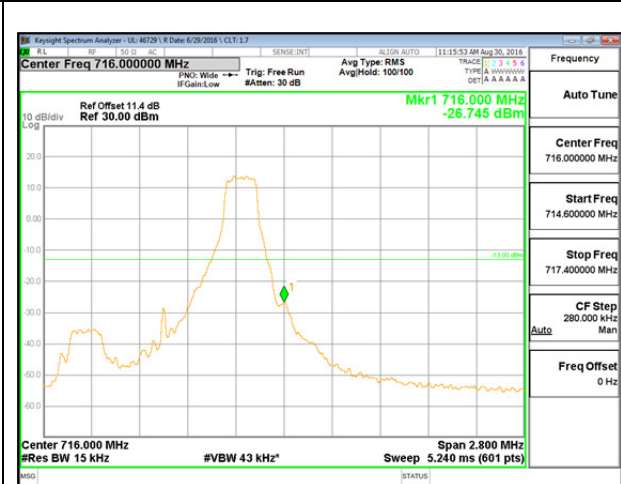

LTE B4 20MHz QPSK High Channel FRB

LTE B4 20MHz 16QAM Low Channel 1RB

LTE B4 20MHz 16QAM High Channel 1RB

LTE B4 20MHz 16QAM Low Channel FRB

LTE B4 20MHz 16QAM High Channel FRB

LTE Band 12

LTE B12 1.4MHz QPSK Low Channel 1RB