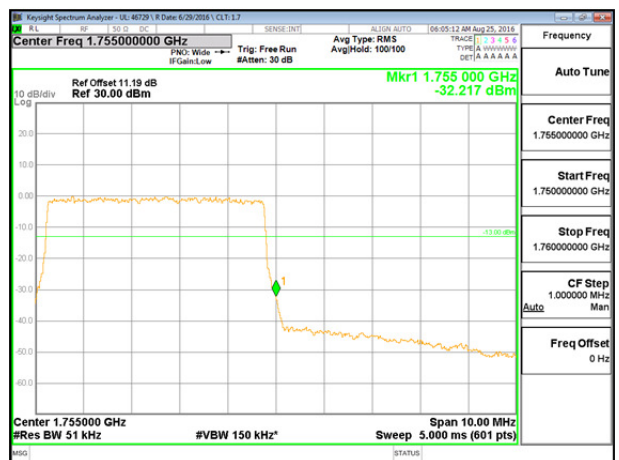

LTE B4 3MHz 16QAM Low Channel 1RB

LTE B4 3MHz 16QAM High Channel 1RB

LTE B4 3MHz 16QAM Low Channel FRB

LTE B4 3MHz 16QAM High Channel FRB

LTE B4 5MHz QPSK Low Channel 1RB

LTE B4 5MHz QPSK High Channel 1RB

LTE B4 5MHz QPSK Low Channel FRB

LTE B4 5MHz QPSK High Channel FRB

LTE B4 5MHz 16QAM Low Channel 1RB

LTE B4 5MHz 16QAM High Channel 1RB

LTE B4 5MHz 16QAM Low Channel FRB

LTE B4 5MHz 16QAM High Channel FRB

LTE B4 10MHz QPSK Low Channel 1RB

LTE B4 10MHz QPSK High Channel 1RB

LTE B4 10MHz QPSK Low Channel FRB

LTE B4 10MHz QPSK High Channel FRB

LTE B4 10MHz 16QAM Low Channel 1RB

LTE B4 10MHz 16QAM High Channel 1RB

LTE B4 10MHz 16QAM Low Channel FRB