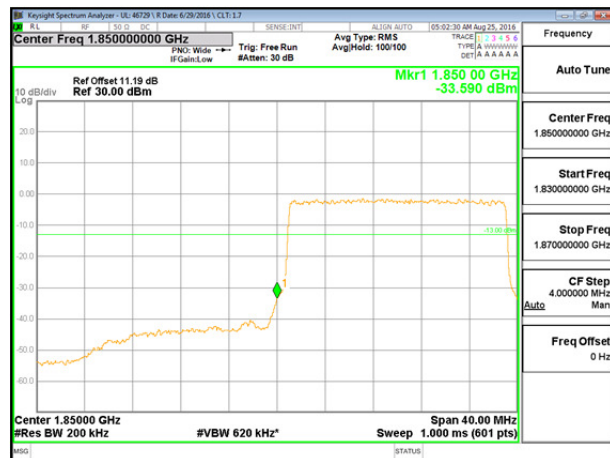

LTE B2 15MHz 16QAM Low Channel 1RB

LTE B2 15MHz 16QAM High Channel 1RB

LTE B2 15MHz 16QAM Low Channel FRB

LTE B2 15MHz 16QAM High Channel FRB

LTE B2 20MHz QPSK Low Channel 1RB

LTE B2 20MHz QPSK High Channel 1RB

LTE B2 20MHz QPSK Low Channel FRB

LTE B2 20MHz QPSK High Channel FRB

LTE B2 20MHz 16QAM Low Channel 1RB

LTE B2 20MHz 16QAM High Channel 1RB

LTE B2 20MHz 16QAM Low Channel FRB

LTE B2 20MHz 16QAM High Channel FRB

LTE Band 4

LTE B4 1.4MHz QPSK Low Channel 1RB

LTE B4 1.4MHz QPSK High Channel 1RB

LTE B4 1.4MHz QPSK Low Channel FRB

LTE B4 1.4MHz QPSK High Channel FRB

LTE B4 1.4MHz 16QAM Low Channel 1RB

LTE B4 1.4MHz 16QAM High Channel 1RB

LTE B4 1.4MHz 16QAM Low Channel FRB

LTE B4 1.4MHz 16QAM High Channel FRB

LTE B4 3MHz QPSK Low Channel 1RB

LTE B4 3MHz QPSK High Channel 1RB

LTE B4 3MHz QPSK Low Channel FRB

LTE B4 3MHz QPSK High Channel FRB