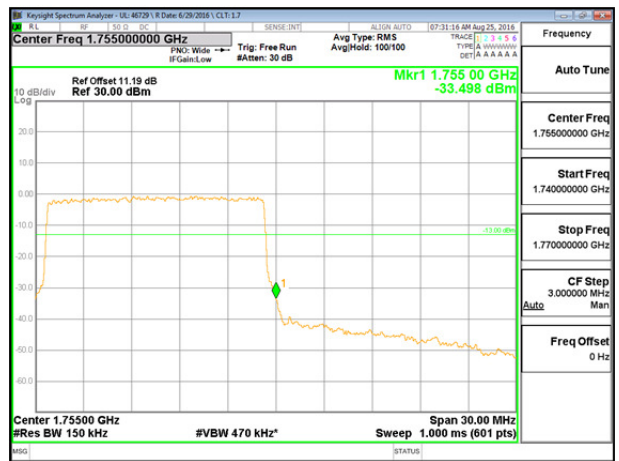

LTE B4 10MHz QPSK High Channel 1RB

LTE B4 10MHz QPSK Low Channel FRB

LTE B4 10MHz QPSK High Channel FRB

LTE B4 10MHz 16QAM Low Channel 1RB

LTE B4 10MHz 16QAM High Channel 1RB

LTE B4 10MHz 16QAM Low Channel FRB

LTE B4 10MHz 16QAM High Channel FRB

LTE B4 15MHz QPSK Low Channel 1RB

LTE B4 15MHz QPSK High Channel 1RB

LTE B4 15MHz QPSK Low Channel FRB

LTE B4 15MHz QPSK High Channel FRB

LTE B4 15MHz 16QAM Low Channel 1RB

LTE B4 15MHz 16QAM High Channel 1RB

LTE B4 15MHz 16QAM Low Channel FRB

LTE B4 15MHz 16QAM High Channel FRB

LTE B4 20MHz QPSK Low Channel 1RB

LTE B4 20MHz QPSK High Channel 1RB

LTE B4 20MHz QPSK Low Channel FRB