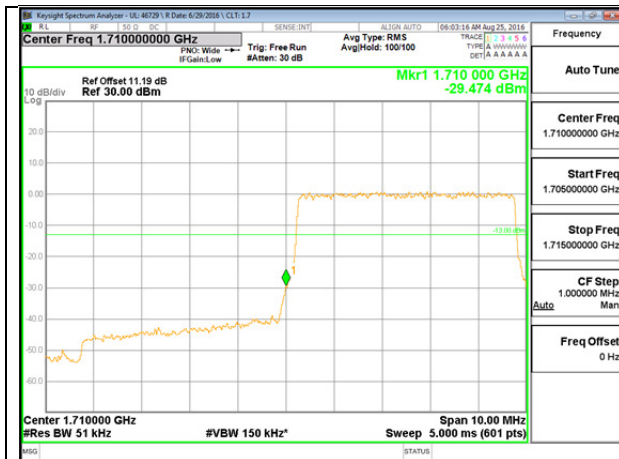

LTE B4 1.4MHz 16QAM Low Channel FRB

LTE B4 1.4MHz 16QAM High Channel FRB

LTE B4 3MHz QPSK Low Channel 1RB

LTE B4 3MHz QPSK High Channel 1RB

LTE B4 3MHz QPSK Low Channel FRB

LTE B4 3MHz QPSK High Channel FRB

LTE B4 3MHz 16QAM Low Channel 1RB

LTE B4 3MHz 16QAM High Channel 1RB

LTE B4 3MHz 16QAM Low Channel FRB

LTE B4 3MHz 16QAM High Channel FRB

LTE B4 5MHz QPSK Low Channel 1RB

LTE B4 5MHz QPSK High Channel 1RB

LTE B4 5MHz QPSK Low Channel FRB

LTE B4 5MHz QPSK High Channel FRB

LTE B4 5MHz 16QAM Low Channel 1RB

LTE B4 5MHz 16QAM High Channel 1RB

LTE B4 5MHz 16QAM Low Channel FRB

LTE B4 5MHz 16QAM High Channel FRB

LTE B4 10MHz QPSK Low Channel 1RB

LTE B4 10MHz QPSK High Channel 1RB

LTE B4 10MHz QPSK Low Channel FRB

LTE B4 10MHz QPSK High Channel FRB

LTE B4 10MHz 16QAM Low Channel 1RB

LTE B4 10MHz 16QAM High Channel 1RB

LTE B4 10MHz 16QAM Low Channel FRB