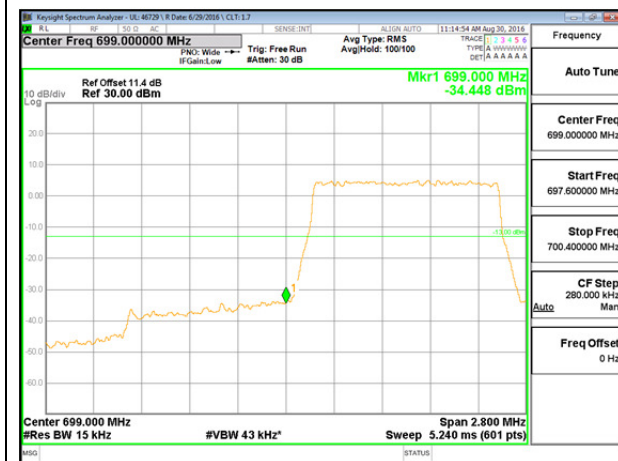

LTE B4 15MHz 16QAM High Channel 1RB

LTE B4 15MHz 16QAM Low Channel FRB

LTE B4 15MHz 16QAM High Channel FRB

LTE B4 20MHz QPSK Low Channel 1RB

LTE B4 20MHz QPSK High Channel 1RB

LTE B4 20MHz QPSK Low Channel FRB

LTE B4 20MHz QPSK High Channel FRB

LTE B4 20MHz 16QAM Low Channel 1RB

LTE B4 20MHz 16QAM High Channel 1RB

LTE B4 20MHz 16QAM Low Channel FRB

LTE B4 20MHz 16QAM High Channel FRB

LTE Band 12

LTE B12 1.4MHz QPSK Low Channel 1RB

LTE B12 1.4MHz QPSK High Channel 1RB

LTE B12 1.4MHz QPSK Low Channel FRB

LTE B12 1.4MHz QPSK High Channel FRB

LTE B12 1.4MHz 16QAM Low Channel 1RB

LTE B12 1.4MHz 16QAM High Channel 1RB

LTE B12 1.4MHz 16QAM Low Channel FRB