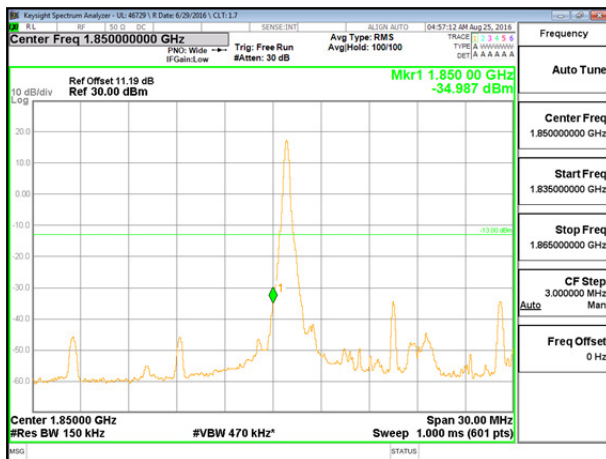

LTE B2 10MHz 16QAM Low Channel FRB

LTE B2 10MHz 16QAM High Channel FRB

LTE B2 15MHz QPSK Low Channel 1RB

LTE B2 15MHz QPSK High Channel 1RB

LTE B2 15MHz QPSK Low Channel FRB

LTE B2 15MHz QPSK High Channel FRB

LTE B2 15MHz 16QAM Low Channel 1RB

LTE B2 15MHz 16QAM High Channel 1RB

LTE B2 15MHz 16QAM Low Channel FRB

LTE B2 15MHz 16QAM High Channel FRB

LTE B2 20MHz QPSK Low Channel 1RB

LTE B2 20MHz QPSK High Channel 1RB

LTE B2 20MHz QPSK Low Channel FRB

LTE B2 20MHz QPSK High Channel FRB

LTE B2 20MHz 16QAM Low Channel 1RB

LTE B2 20MHz 16QAM High Channel 1RB

LTE B2 20MHz 16QAM Low Channel FRB

LTE B2 20MHz 16QAM High Channel FRB