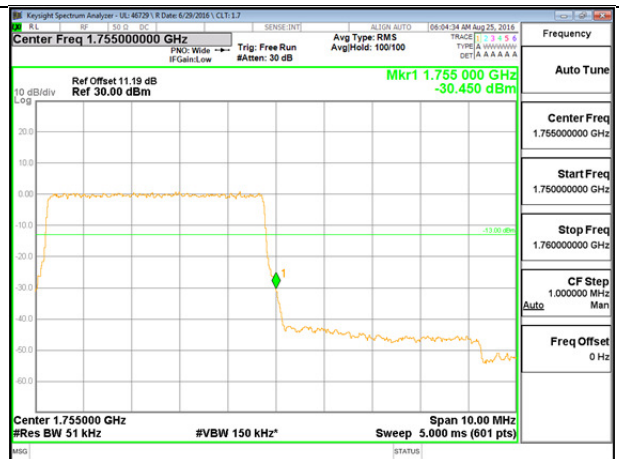

LTE B4 1.4MHz 16QAM Low Channel FRB

LTE B4 1.4MHz 16QAM High Channel FRB

LTE B4 3MHz QPSK Low Channel 1RB

LTE B4 3MHz QPSK High Channel 1RB

LTE B4 3MHz QPSK Low Channel FRB

LTE B4 3MHz QPSK High Channel FRB

LTE B4 3MHz 16QAM Low Channel 1RB

LTE B4 3MHz 16QAM High Channel 1RB

LTE B4 3MHz 16QAM Low Channel FRB

LTE B4 3MHz 16QAM High Channel FRB

LTE B4 5MHz QPSK Low Channel 1RB

LTE B4 5MHz QPSK High Channel 1RB

LTE B4 5MHz QPSK Low Channel FRB

LTE B4 5MHz QPSK High Channel FRB

LTE B4 5MHz 16QAM Low Channel 1RB

LTE B4 5MHz 16QAM High Channel 1RB

LTE B4 5MHz 16QAM Low Channel FRB

LTE B4 5MHz 16QAM High Channel FRB

LTE B4 10MHz QPSK Low Channel 1RB

LTE B4 10MHz QPSK High Channel 1RB

LTE B4 10MHz QPSK Low Channel FRB

LTE B4 10MHz QPSK High Channel FRB

LTE B4 10MHz 16QAM Low Channel 1RB

LTE B4 10MHz 16QAM High Channel 1RB

LTE B4 10MHz 16QAM Low Channel FRB