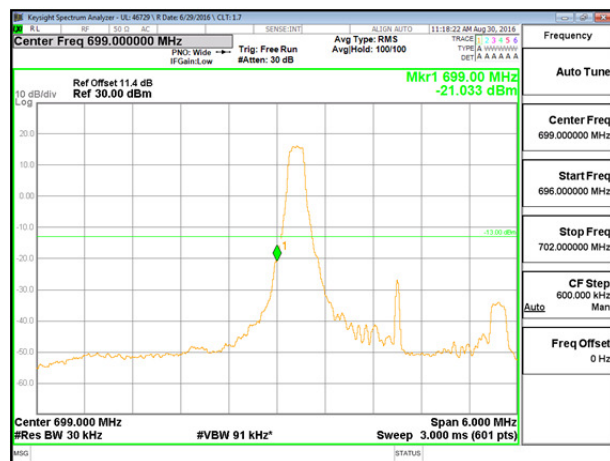

LTE B12 3MHz QPSK Low Channel 1RB