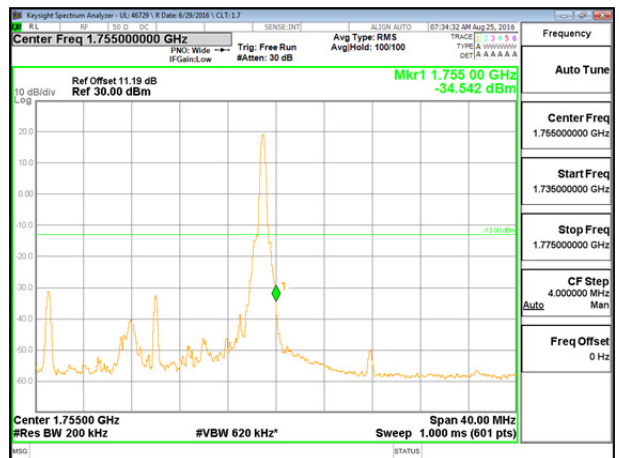

LTE B4 10MHz 16QAM High Channel FRB

LTE B4 15MHz QPSK Low Channel 1RB

LTE B4 15MHz QPSK High Channel 1RB

LTE B4 15MHz QPSK Low Channel FRB

LTE B4 15MHz QPSK High Channel FRB

LTE B4 15MHz 16QAM Low Channel 1RB

LTE B4 15MHz 16QAM High Channel 1RB

LTE B4 15MHz 16QAM Low Channel FRB

LTE B4 15MHz 16QAM High Channel FRB

LTE B4 20MHz QPSK Low Channel 1RB

LTE B4 20MHz QPSK High Channel 1RB

LTE B4 20MHz QPSK Low Channel FRB

LTE B4 20MHz QPSK High Channel FRB

LTE B4 20MHz 16QAM Low Channel 1RB

LTE B4 20MHz 16QAM High Channel 1RB

LTE B4 20MHz 16QAM Low Channel FRB

LTE B4 20MHz 16QAM High Channel FRB

LTE Band 12

LTE B12 1.4MHz QPSK Low Channel 1RB