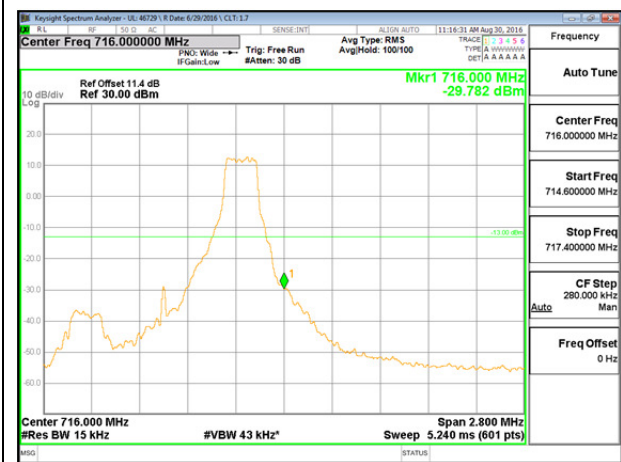

LTE B4 20MHz QPSK High Channel FRB

LTE B4 20MHz 16QAM Low Channel 1RB

LTE B4 20MHz 16QAM High Channel 1RB

LTE B4 20MHz 16QAM Low Channel FRB

LTE B4 20MHz 16QAM High Channel FRB

LTE Band 12

LTE B12 1.4MHz QPSK Low Channel 1RB

LTE B12 1.4MHz QPSK High Channel 1RB

LTE B12 1.4MHz QPSK Low Channel FRB

LTE B12 1.4MHz QPSK High Channel FRB

LTE B12 1.4MHz 16QAM Low Channel 1RB

LTE B12 1.4MHz 16QAM High Channel 1RB

LTE B12 1.4MHz 16QAM Low Channel FRB

LTE B12 1.4MHz 16QAM High Channel FRB

LTE B12 3MHz QPSK Low Channel 1RB

LTE B12 3MHz QPSK High Channel 1RB

LTE B12 3MHz QPSK Low Channel FRB

LTE B12 3MHz QPSK High Channel FRB