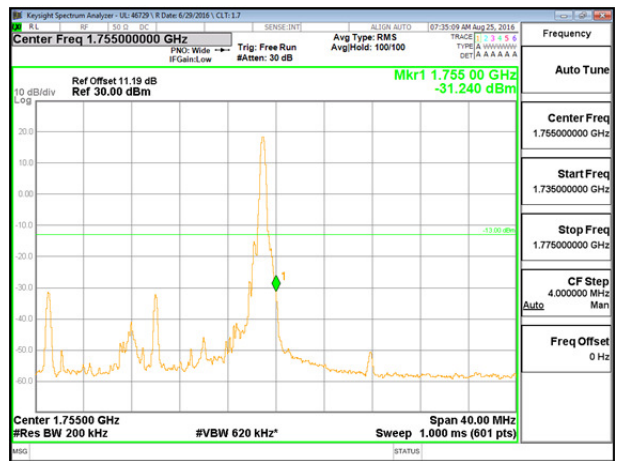

LTE B4 10MHz 16QAM High Channel FRB

LTE B4 15MHz QPSK Low Channel 1RB

LTE B4 15MHz QPSK High Channel 1RB

LTE B4 15MHz QPSK Low Channel FRB

LTE B4 15MHz QPSK High Channel FRB

LTE B4 15MHz 16QAM Low Channel 1RB

LTE B4 15MHz 16QAM High Channel 1RB

LTE B4 15MHz 16QAM Low Channel FRB

LTE B4 15MHz 16QAM High Channel FRB

LTE B4 20MHz QPSK Low Channel 1RB

LTE B4 20MHz QPSK High Channel 1RB

LTE B4 20MHz QPSK Low Channel FRB

LTE B4 20MHz QPSK High Channel FRB

LTE B4 20MHz 16QAM Low Channel 1RB

LTE B4 20MHz 16QAM High Channel 1RB

LTE B4 20MHz 16QAM Low Channel FRB

LTE B4 20MHz 16QAM High Channel FRB

LTE Band 12

LTE B12 1.4MHz QPSK Low Channel 1RB