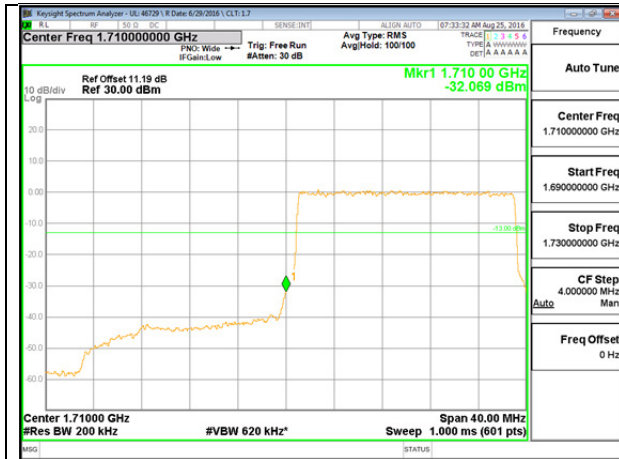

LTE B4 10MHz 16QAM High Channel FRB

LTE B4 15MHz QPSK Low Channel 1RB

LTE B4 15MHz QPSK High Channel 1RB

LTE B4 15MHz QPSK Low Channel FRB

LTE B4 15MHz QPSK High Channel FRB

LTE B4 15MHz 16QAM Low Channel 1RB

LTE B4 15MHz 16QAM High Channel 1RB

LTE B4 15MHz 16QAM Low Channel FRB

LTE B4 15MHz 16QAM High Channel FRB

LTE B4 20MHz QPSK Low Channel 1RB

LTE B4 20MHz QPSK High Channel 1RB

LTE B4 20MHz QPSK Low Channel FRB

LTE B4 20MHz QPSK High Channel FRB

LTE B4 20MHz 16QAM Low Channel 1RB

LTE B4 20MHz 16QAM High Channel 1RB

LTE B4 20MHz 16QAM Low Channel FRB

LTE B4 20MHz 16QAM High Channel FRB

LTE Band 12

LTE B12 1.4MHz QPSK Low Channel 1RB