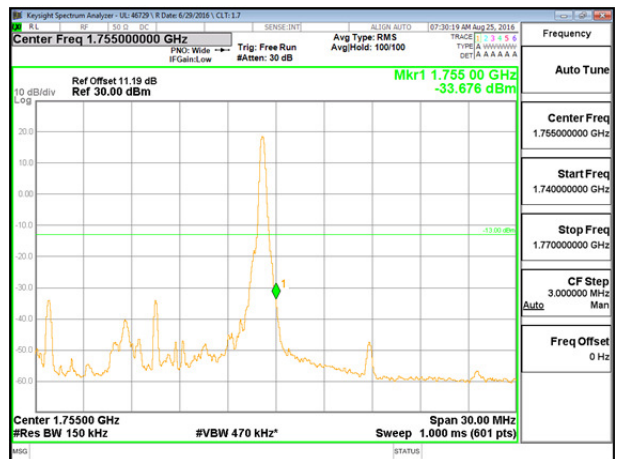

LTE B4 5MHz QPSK High Channel FRB

LTE B4 5MHz 16QAM Low Channel 1RB

LTE B4 5MHz 16QAM High Channel 1RB

LTE B4 5MHz 16QAM Low Channel FRB

LTE B4 5MHz 16QAM High Channel FRB

LTE B4 10MHz QPSK Low Channel 1RB

LTE B4 10MHz QPSK High Channel 1RB

LTE B4 10MHz QPSK Low Channel FRB

LTE B4 10MHz QPSK High Channel FRB

LTE B4 10MHz 16QAM Low Channel 1RB

LTE B4 10MHz 16QAM High Channel 1RB

LTE B4 10MHz 16QAM Low Channel FRB

LTE B4 10MHz 16QAM High Channel FRB

LTE B4 15MHz QPSK Low Channel 1RB

LTE B4 15MHz QPSK High Channel 1RB

LTE B4 15MHz QPSK Low Channel FRB

LTE B4 15MHz QPSK High Channel FRB

LTE B4 15MHz 16QAM Low Channel 1RB