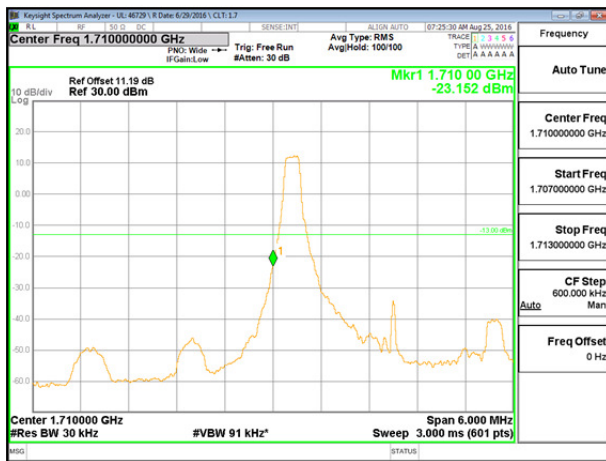

LTE B2 20MHz QPSK Low Channel FRB

LTE B2 20MHz QPSK High Channel FRB

LTE B2 20MHz 16QAM Low Channel 1RB

LTE B2 20MHz 16QAM High Channel 1RB

LTE B2 20MHz 16QAM Low Channel FRB

LTE B2 20MHz 16QAM High Channel FRB

LTE Band 4

LTE B4 1.4MHz QPSK Low Channel 1RB

LTE B4 1.4MHz QPSK High Channel 1RB

LTE B4 1.4MHz QPSK Low Channel FRB

LTE B4 1.4MHz QPSK High Channel FRB

LTE B4 1.4MHz 16QAM Low Channel 1RB

LTE B4 1.4MHz 16QAM High Channel 1RB

LTE B4 1.4MHz 16QAM Low Channel FRB

LTE B4 1.4MHz 16QAM High Channel FRB

LTE B4 3MHz QPSK Low Channel 1RB

LTE B4 3MHz QPSK High Channel 1RB

LTE B4 3MHz QPSK Low Channel FRB

LTE B4 3MHz QPSK High Channel FRB