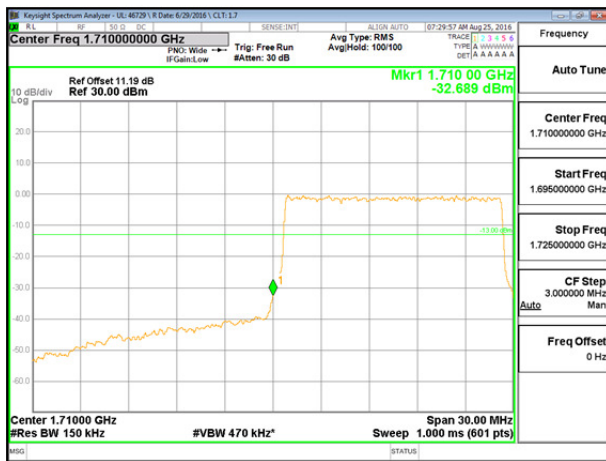

LTE B4 10MHz QPSK High Channel 1RB

LTE B4 10MHz QPSK Low Channel FRB

LTE B4 10MHz QPSK High Channel FRB

LTE B4 10MHz 16QAM Low Channel 1RB

LTE B4 10MHz 16QAM High Channel 1RB

LTE B4 10MHz 16QAM Low Channel FRB

LTE B4 10MHz 16QAM High Channel FRB

LTE B4 15MHz QPSK Low Channel 1RB

LTE B4 15MHz QPSK High Channel 1RB

LTE B4 15MHz QPSK Low Channel FRB

LTE B4 15MHz QPSK High Channel FRB

LTE B4 15MHz 16QAM Low Channel 1RB

LTE B4 15MHz 16QAM High Channel 1RB

LTE B4 15MHz 16QAM Low Channel FRB

LTE B4 15MHz 16QAM High Channel FRB

LTE B4 20MHz QPSK Low Channel 1RB

LTE B4 20MHz QPSK High Channel 1RB

LTE B4 20MHz QPSK Low Channel FRB