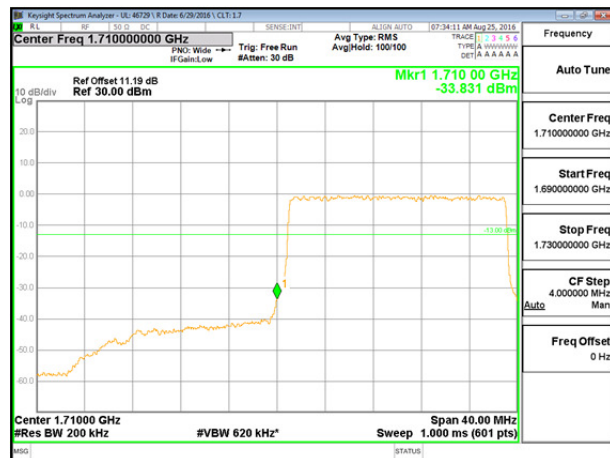

LTE B4 10MHz 16QAM High Channel FRB

LTE B4 15MHz QPSK Low Channel 1RB

LTE B4 15MHz QPSK High Channel 1RB

LTE B4 15MHz QPSK Low Channel FRB

LTE B4 15MHz QPSK High Channel FRB

LTE B4 15MHz 16QAM Low Channel 1RB

LTE B4 15MHz 16QAM High Channel 1RB

LTE B4 15MHz 16QAM Low Channel FRB

LTE B4 15MHz 16QAM High Channel FRB

LTE B4 20MHz QPSK Low Channel 1RB

LTE B4 20MHz QPSK High Channel 1RB

LTE B4 20MHz QPSK Low Channel FRB

LTE B4 20MHz QPSK High Channel FRB

LTE B4 20MHz 16QAM Low Channel 1RB

LTE B4 20MHz 16QAM High Channel 1RB

LTE B4 20MHz 16QAM Low Channel FRB

LTE B4 20MHz 16QAM High Channel FRB

LTE Band 12

LTE B12 1.4MHz QPSK Low Channel 1RB