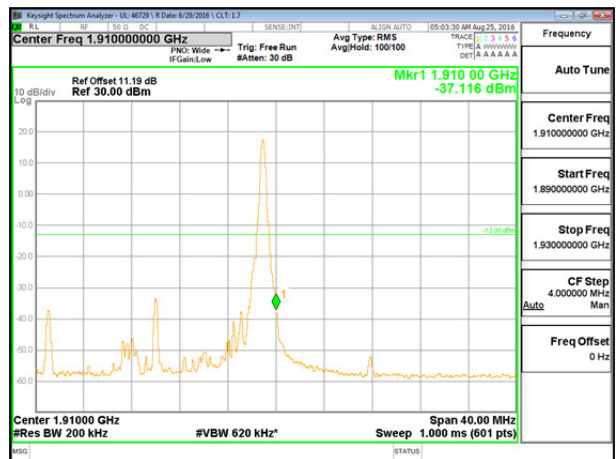

LTE B2 10MHz 16QAM Low Channel FRB

LTE B2 10MHz 16QAM High Channel FRB

LTE B2 15MHz QPSK Low Channel 1RB

LTE B2 15MHz QPSK High Channel 1RB

LTE B2 15MHz QPSK Low Channel FRB

LTE B2 15MHz QPSK High Channel FRB

LTE B2 15MHz 16QAM Low Channel 1RB

LTE B2 15MHz 16QAM High Channel 1RB

LTE B2 15MHz 16QAM Low Channel FRB

LTE B2 15MHz 16QAM High Channel FRB

LTE B2 20MHz QPSK Low Channel 1RB

LTE B2 20MHz QPSK High Channel 1RB

LTE B2 20MHz QPSK Low Channel FRB

LTE B2 20MHz QPSK High Channel FRB

LTE B2 20MHz 16QAM Low Channel 1RB

LTE B2 20MHz 16QAM High Channel 1RB

LTE B2 20MHz 16QAM Low Channel FRB

LTE B2 20MHz 16QAM High Channel FRB

LTE Band 4

LTE B4 1.4MHz QPSK Low Channel 1RB

LTE B4 1.4MHz QPSK High Channel 1RB

LTE B4 1.4MHz QPSK Low Channel FRB

LTE B4 1.4MHz QPSK High Channel FRB

LTE B4 1.4MHz 16QAM Low Channel 1RB

LTE B4 1.4MHz 16QAM High Channel 1RB