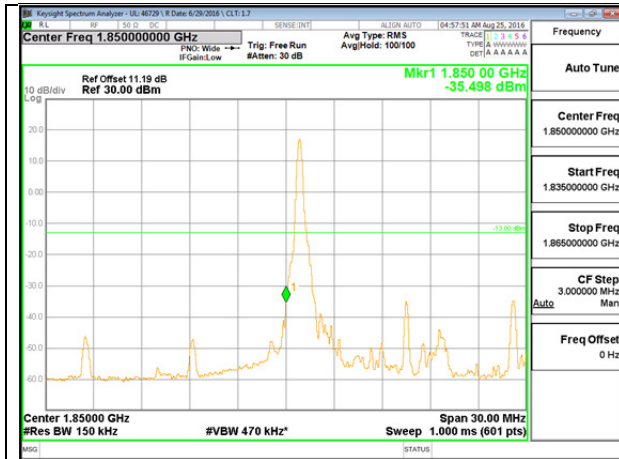

LTE B2 10MHz 16QAM Low Channel FRB

LTE B2 10MHz 16QAM High Channel FRB

LTE B2 15MHz QPSK Low Channel 1RB

LTE B2 15MHz QPSK High Channel 1RB

LTE B2 15MHz QPSK Low Channel FRB

LTE B2 15MHz QPSK High Channel FRB

LTE B2 15MHz 16QAM Low Channel 1RB

LTE B2 15MHz 16QAM High Channel 1RB

LTE B2 15MHz 16QAM Low Channel FRB

LTE B2 15MHz 16QAM High Channel FRB

LTE B2 20MHz QPSK Low Channel 1RB

LTE B2 20MHz QPSK High Channel 1RB

LTE B2 20MHz QPSK Low Channel FRB

LTE B2 20MHz QPSK High Channel FRB

LTE B2 20MHz 16QAM Low Channel 1RB

LTE B2 20MHz 16QAM High Channel 1RB

LTE B2 20MHz 16QAM Low Channel FRB

LTE B2 20MHz 16QAM High Channel FRB