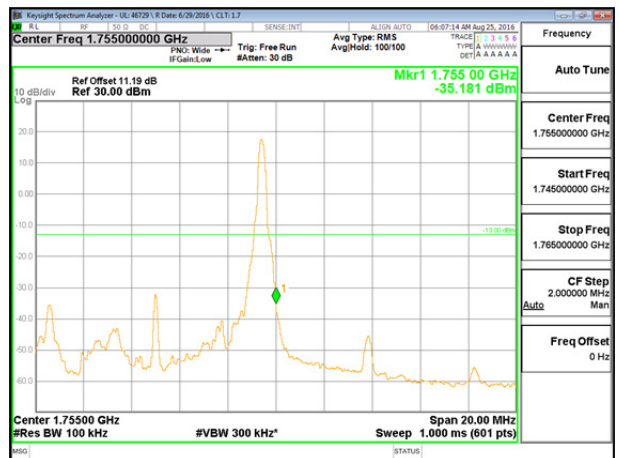

LTE B4 5MHz QPSK High Channel FRB

LTE B4 5MHz 16QAM Low Channel 1RB

LTE B4 5MHz 16QAM High Channel 1RB

LTE B4 5MHz 16QAM Low Channel FRB

LTE B4 5MHz 16QAM High Channel FRB

LTE B4 10MHz QPSK Low Channel 1RB

LTE B4 10MHz QPSK High Channel 1RB

LTE B4 10MHz QPSK Low Channel FRB

LTE B4 10MHz QPSK High Channel FRB

LTE B4 10MHz 16QAM Low Channel 1RB

LTE B4 10MHz 16QAM High Channel 1RB

LTE B4 10MHz 16QAM Low Channel FRB

LTE B4 10MHz 16QAM High Channel FRB

LTE B4 15MHz QPSK Low Channel 1RB

LTE B4 15MHz QPSK High Channel 1RB

LTE B4 15MHz QPSK Low Channel FRB

LTE B4 15MHz QPSK High Channel FRB

LTE B4 15MHz 16QAM Low Channel 1RB