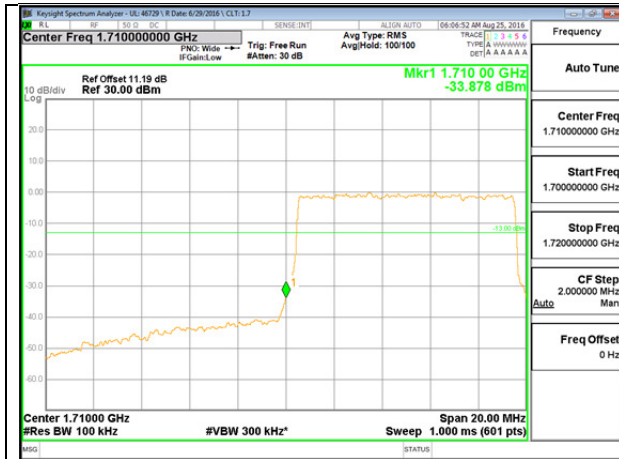

LTE B4 5MHz QPSK High Channel FRB

LTE B4 5MHz 16QAM Low Channel 1RB

LTE B4 5MHz 16QAM High Channel 1RB

LTE B4 5MHz 16QAM Low Channel FRB

LTE B4 5MHz 16QAM High Channel FRB

LTE B4 10MHz QPSK Low Channel 1RB

LTE B4 10MHz QPSK High Channel 1RB

LTE B4 10MHz QPSK Low Channel FRB

LTE B4 10MHz QPSK High Channel FRB

LTE B4 10MHz 16QAM Low Channel 1RB

LTE B4 10MHz 16QAM High Channel 1RB

LTE B4 10MHz 16QAM Low Channel FRB

LTE B4 10MHz 16QAM High Channel FRB

LTE B4 15MHz QPSK Low Channel 1RB

LTE B4 15MHz QPSK High Channel 1RB

LTE B4 15MHz QPSK Low Channel FRB

LTE B4 15MHz QPSK High Channel FRB

LTE B4 15MHz 16QAM Low Channel 1RB