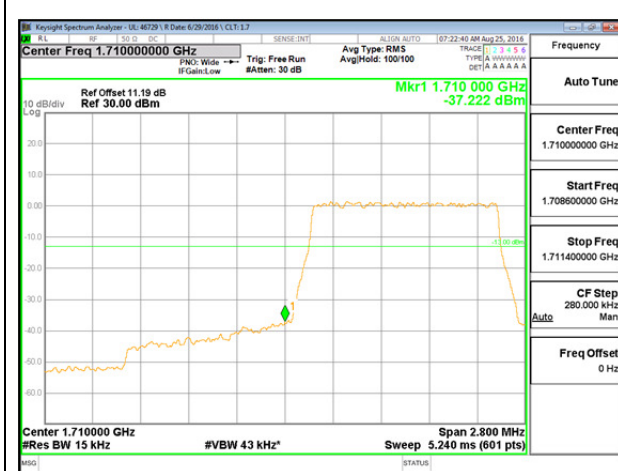

LTE B2 15MHz 16QAM Low Channel 1RB

LTE B2 15MHz 16QAM High Channel 1RB

LTE B2 15MHz 16QAM Low Channel FRB

LTE B2 15MHz 16QAM High Channel FRB

LTE B2 20MHz QPSK Low Channel 1RB

LTE B2 20MHz QPSK High Channel 1RB

LTE B2 20MHz QPSK Low Channel FRB

LTE B2 20MHz QPSK High Channel FRB

LTE B2 20MHz 16QAM Low Channel 1RB

LTE B2 20MHz 16QAM High Channel 1RB

LTE B2 20MHz 16QAM Low Channel FRB

LTE B2 20MHz 16QAM High Channel FRB

LTE Band 4

LTE B4 1.4MHz QPSK Low Channel 1RB

LTE B4 1.4MHz QPSK High Channel 1RB

LTE B4 1.4MHz QPSK Low Channel FRB

LTE B4 1.4MHz QPSK High Channel FRB

LTE B4 1.4MHz 16QAM Low Channel 1RB

LTE B4 1.4MHz 16QAM High Channel 1RB

LTE B4 1.4MHz 16QAM Low Channel FRB

LTE B4 1.4MHz 16QAM High Channel FRB

LTE B4 3MHz QPSK Low Channel 1RB

LTE B4 3MHz QPSK High Channel 1RB

LTE B4 3MHz QPSK Low Channel FRB

LTE B4 3MHz QPSK High Channel FRB