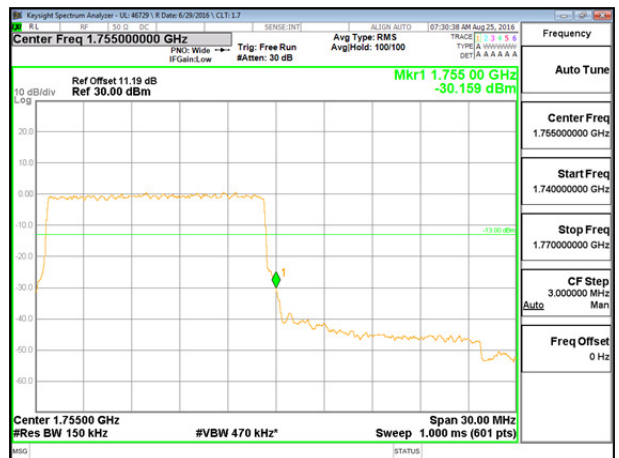

LTE B4 10MHz QPSK High Channel 1RB

LTE B4 10MHz QPSK Low Channel FRB

LTE B4 10MHz QPSK High Channel FRB

LTE B4 10MHz 16QAM Low Channel 1RB

LTE B4 10MHz 16QAM High Channel 1RB

LTE B4 10MHz 16QAM Low Channel FRB

LTE B4 10MHz 16QAM High Channel FRB

LTE B4 15MHz QPSK Low Channel 1RB

LTE B4 15MHz QPSK High Channel 1RB

LTE B4 15MHz QPSK Low Channel FRB

LTE B4 15MHz QPSK High Channel FRB

LTE B4 15MHz 16QAM Low Channel 1RB

LTE B4 15MHz 16QAM High Channel 1RB

LTE B4 15MHz 16QAM Low Channel FRB

LTE B4 15MHz 16QAM High Channel FRB

LTE B4 20MHz QPSK Low Channel 1RB

LTE B4 20MHz QPSK High Channel 1RB

LTE B4 20MHz QPSK Low Channel FRB