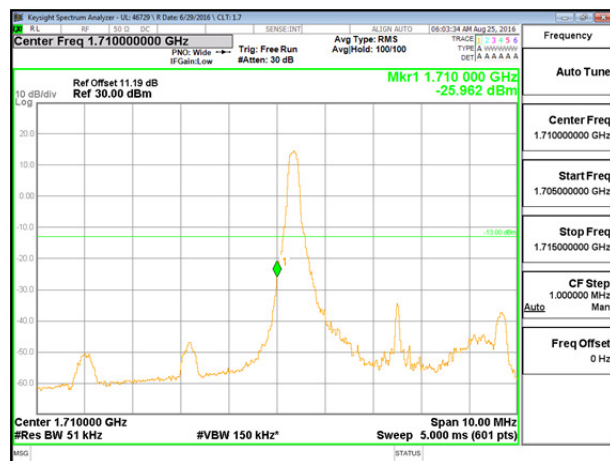

LTE B4 1.4MHz 16QAM Low Channel FRB

LTE B4 1.4MHz 16QAM High Channel FRB

LTE B4 3MHz QPSK Low Channel 1RB

LTE B4 3MHz QPSK High Channel 1RB

LTE B4 3MHz QPSK Low Channel FRB

LTE B4 3MHz QPSK High Channel FRB

LTE B4 3MHz 16QAM Low Channel 1RB

LTE B4 3MHz 16QAM High Channel 1RB

LTE B4 3MHz 16QAM Low Channel FRB

LTE B4 3MHz 16QAM High Channel FRB

LTE B4 5MHz QPSK Low Channel 1RB

LTE B4 5MHz QPSK High Channel 1RB

LTE B4 5MHz QPSK Low Channel FRB

LTE B4 5MHz QPSK High Channel FRB

LTE B4 5MHz 16QAM Low Channel 1RB

LTE B4 5MHz 16QAM High Channel 1RB

LTE B4 5MHz 16QAM Low Channel FRB

LTE B4 5MHz 16QAM High Channel FRB

LTE B4 10MHz QPSK Low Channel 1RB