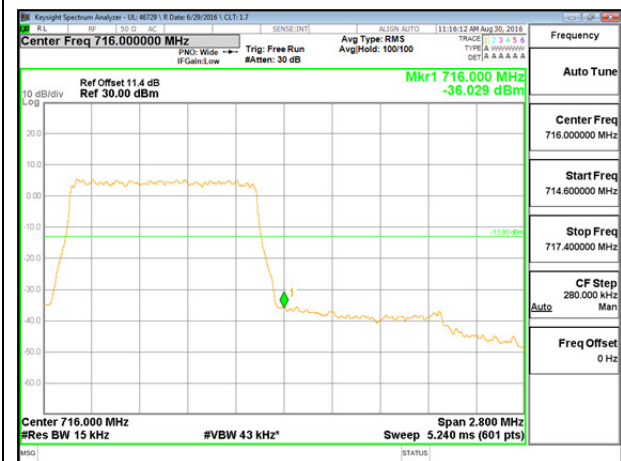

LTE B4 15MHz 16QAM High Channel 1RB

LTE B4 15MHz 16QAM Low Channel FRB

LTE B4 15MHz 16QAM High Channel FRB

LTE B4 20MHz QPSK Low Channel 1RB

LTE B4 20MHz QPSK High Channel 1RB

LTE B4 20MHz QPSK Low Channel FRB

LTE B4 20MHz QPSK High Channel FRB

LTE B4 20MHz 16QAM Low Channel 1RB

LTE B4 20MHz 16QAM High Channel 1RB

LTE B4 20MHz 16QAM Low Channel FRB

LTE B4 20MHz 16QAM High Channel FRB

LTE Band 12

LTE B12 1.4MHz QPSK Low Channel 1RB

LTE B12 1.4MHz QPSK High Channel 1RB

LTE B12 1.4MHz QPSK Low Channel FRB

LTE B12 1.4MHz QPSK High Channel FRB

LTE B12 1.4MHz 16QAM Low Channel 1RB

LTE B12 1.4MHz 16QAM High Channel 1RB

LTE B12 1.4MHz 16QAM Low Channel FRB