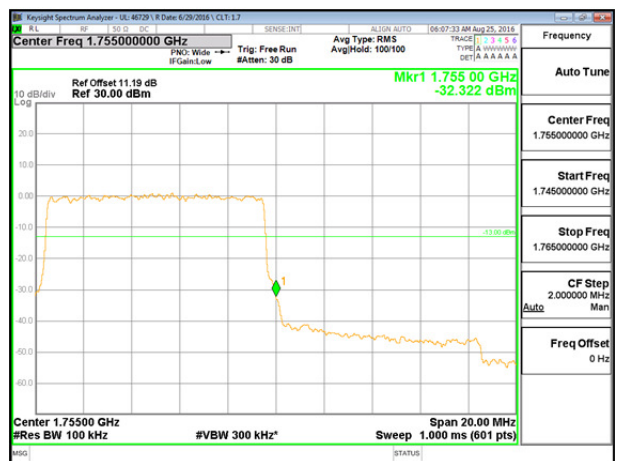

LTE B4 3MHz 16QAM Low Channel 1RB

LTE B4 3MHz 16QAM High Channel 1RB

LTE B4 3MHz 16QAM Low Channel FRB

LTE B4 3MHz 16QAM High Channel FRB

LTE B4 5MHz QPSK Low Channel 1RB

LTE B4 5MHz QPSK High Channel 1RB

LTE B4 5MHz QPSK Low Channel FRB

LTE B4 5MHz QPSK High Channel FRB

LTE B4 5MHz 16QAM Low Channel 1RB

LTE B4 5MHz 16QAM High Channel 1RB

LTE B4 5MHz 16QAM Low Channel FRB

LTE B4 5MHz 16QAM High Channel FRB

LTE B4 10MHz QPSK Low Channel 1RB

LTE B4 10MHz QPSK High Channel 1RB

LTE B4 10MHz QPSK Low Channel FRB

LTE B4 10MHz QPSK High Channel FRB

LTE B4 10MHz 16QAM Low Channel 1RB

LTE B4 10MHz 16QAM High Channel 1RB

LTE B4 10MHz 16QAM Low Channel FRB