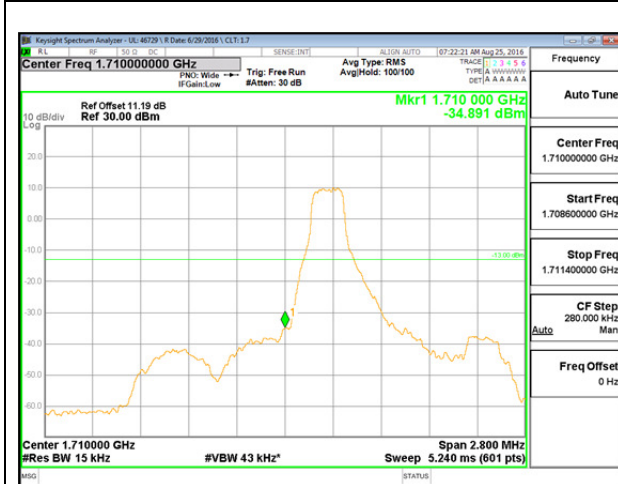

LTE B2 15MHz 16QAM Low Channel 1RB

LTE B2 15MHz 16QAM High Channel 1RB

LTE B2 15MHz 16QAM Low Channel FRB

LTE B2 15MHz 16QAM High Channel FRB

LTE B2 20MHz QPSK Low Channel 1RB

LTE B2 20MHz QPSK High Channel 1RB

LTE B2 20MHz QPSK Low Channel FRB

LTE B2 20MHz QPSK High Channel FRB

LTE B2 20MHz 16QAM Low Channel 1RB

LTE B2 20MHz 16QAM High Channel 1RB

LTE B2 20MHz 16QAM Low Channel FRB

LTE B2 20MHz 16QAM High Channel FRB

LTE Band 4

LTE B4 1.4MHz QPSK Low Channel 1RB

LTE B4 1.4MHz QPSK High Channel 1RB

LTE B4 1.4MHz QPSK Low Channel FRB

LTE B4 1.4MHz QPSK High Channel FRB

LTE B4 1.4MHz 16QAM Low Channel 1RB

LTE B4 1.4MHz 16QAM High Channel 1RB

LTE B4 1.4MHz 16QAM Low Channel FRB

LTE B4 1.4MHz 16QAM High Channel FRB

LTE B4 3MHz QPSK Low Channel 1RB

LTE B4 3MHz QPSK High Channel 1RB

LTE B4 3MHz QPSK Low Channel FRB

LTE B4 3MHz QPSK High Channel FRB