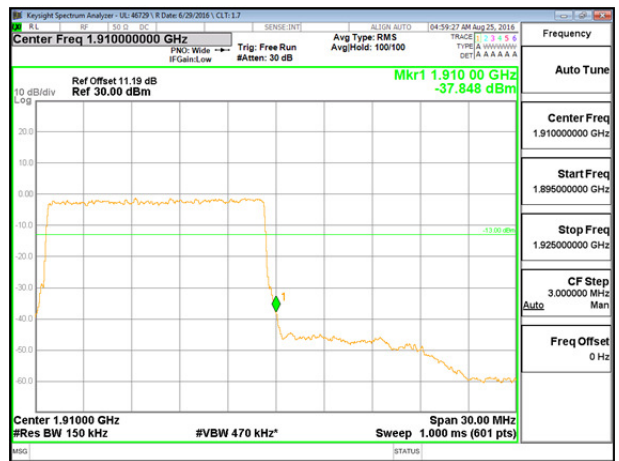

LTE B2 10MHz 16QAM Low Channel FRB

LTE B2 10MHz 16QAM High Channel FRB

LTE B2 15MHz QPSK Low Channel 1RB

LTE B2 15MHz QPSK High Channel 1RB

LTE B2 15MHz QPSK Low Channel FRB

LTE B2 15MHz QPSK High Channel FRB

LTE B2 15MHz 16QAM Low Channel 1RB

LTE B2 15MHz 16QAM High Channel 1RB

LTE B2 15MHz 16QAM Low Channel FRB

LTE B2 15MHz 16QAM High Channel FRB

LTE B2 20MHz QPSK Low Channel 1RB

LTE B2 20MHz QPSK High Channel 1RB

LTE B2 20MHz QPSK Low Channel FRB

LTE B2 20MHz QPSK High Channel FRB

LTE B2 20MHz 16QAM Low Channel 1RB

LTE B2 20MHz 16QAM High Channel 1RB

LTE B2 20MHz 16QAM Low Channel FRB

LTE B2 20MHz 16QAM High Channel FRB