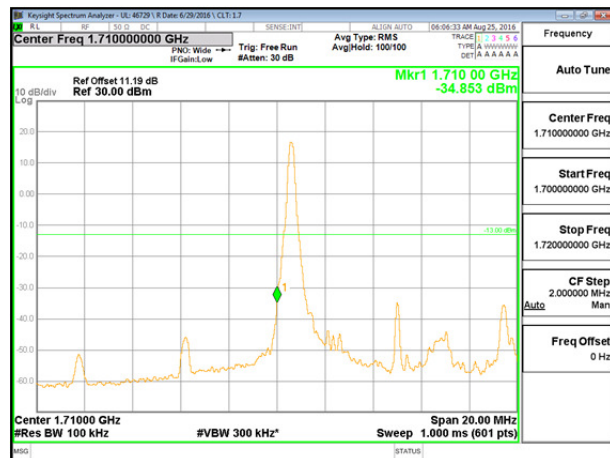

LTE B4 5MHz QPSK High Channel FRB

LTE B4 5MHz 16QAM Low Channel 1RB

LTE B4 5MHz 16QAM High Channel 1RB

LTE B4 5MHz 16QAM Low Channel FRB

LTE B4 5MHz 16QAM High Channel FRB

LTE B4 10MHz QPSK Low Channel 1RB

LTE B4 10MHz QPSK High Channel 1RB

LTE B4 10MHz QPSK Low Channel FRB

LTE B4 10MHz QPSK High Channel FRB

LTE B4 10MHz 16QAM Low Channel 1RB

LTE B4 10MHz 16QAM High Channel 1RB

LTE B4 10MHz 16QAM Low Channel FRB