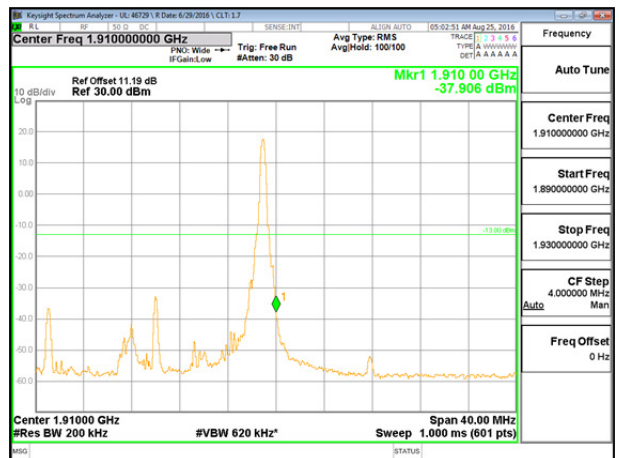

LTE B2 10MHz 16QAM Low Channel FRB

LTE B2 10MHz 16QAM High Channel FRB

LTE B2 15MHz QPSK Low Channel 1RB

LTE B2 15MHz QPSK High Channel 1RB

LTE B2 15MHz QPSK Low Channel FRB

LTE B2 15MHz QPSK High Channel FRB

LTE B2 15MHz 16QAM Low Channel 1RB

LTE B2 15MHz 16QAM High Channel 1RB

LTE B2 15MHz 16QAM Low Channel FRB

LTE B2 15MHz 16QAM High Channel FRB

LTE B2 20MHz QPSK Low Channel 1RB

LTE B2 20MHz QPSK High Channel 1RB

LTE B2 20MHz QPSK Low Channel FRB

LTE B2 20MHz QPSK High Channel FRB

LTE B2 20MHz 16QAM Low Channel 1RB

LTE B2 20MHz 16QAM High Channel 1RB

LTE B2 20MHz 16QAM Low Channel FRB

LTE B2 20MHz 16QAM High Channel FRB

LTE Band 4

LTE B4 1.4MHz QPSK Low Channel 1RB

LTE B4 1.4MHz QPSK High Channel 1RB

LTE B4 1.4MHz QPSK Low Channel FRB

LTE B4 1.4MHz QPSK High Channel FRB

LTE B4 1.4MHz 16QAM Low Channel 1RB

LTE B4 1.4MHz 16QAM High Channel 1RB