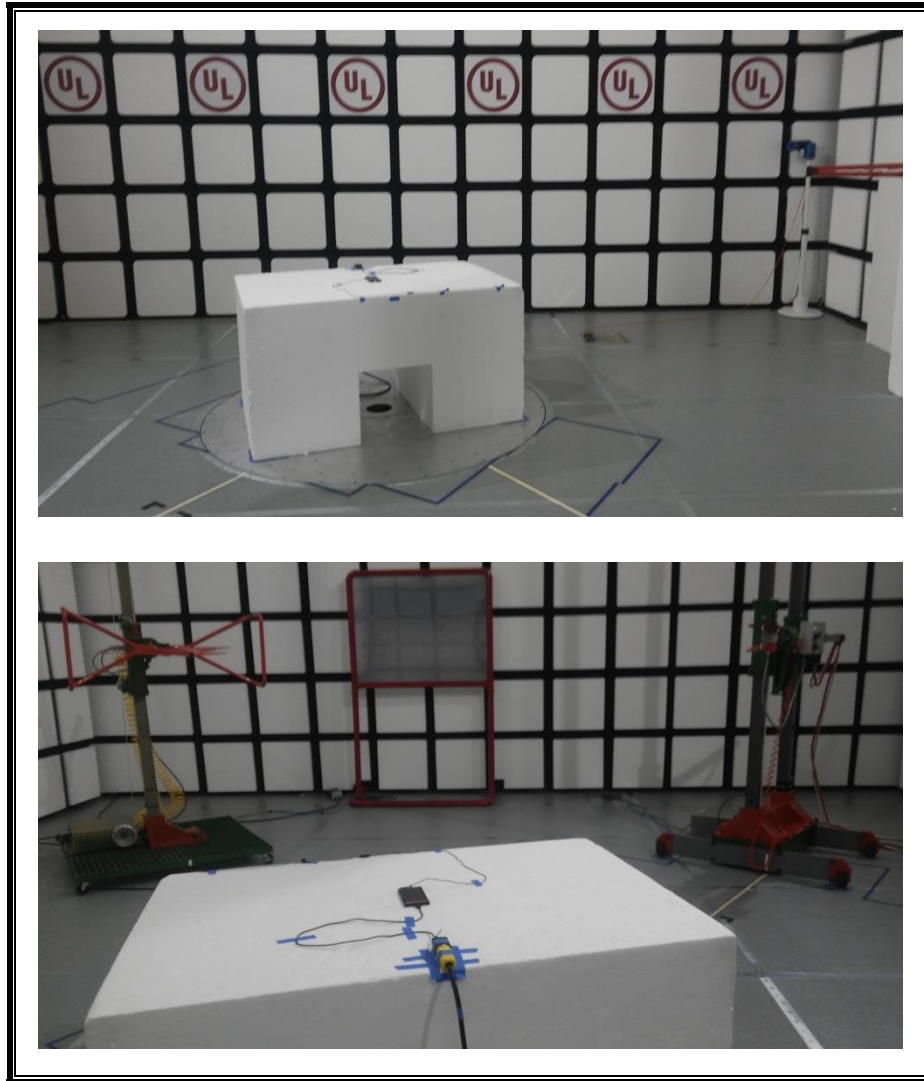

11. SETUP PHOTOS

ANTENNA PORT CONDUCTED RF MEASUREMENT SETUP

RADIATED RF MEASUREMENT SETUP (BELOW 1 GHz)

RADIATED RF MEASUREMENT SETUP (ABOVE 1 GHz)

RADIATED RF MEASUREMENT SETUP FOR PORTABLE CONFIGURATION

POWERLINE CONDUCTED EMISSIONS MEASUREMENT SETUP

END OF REPORT