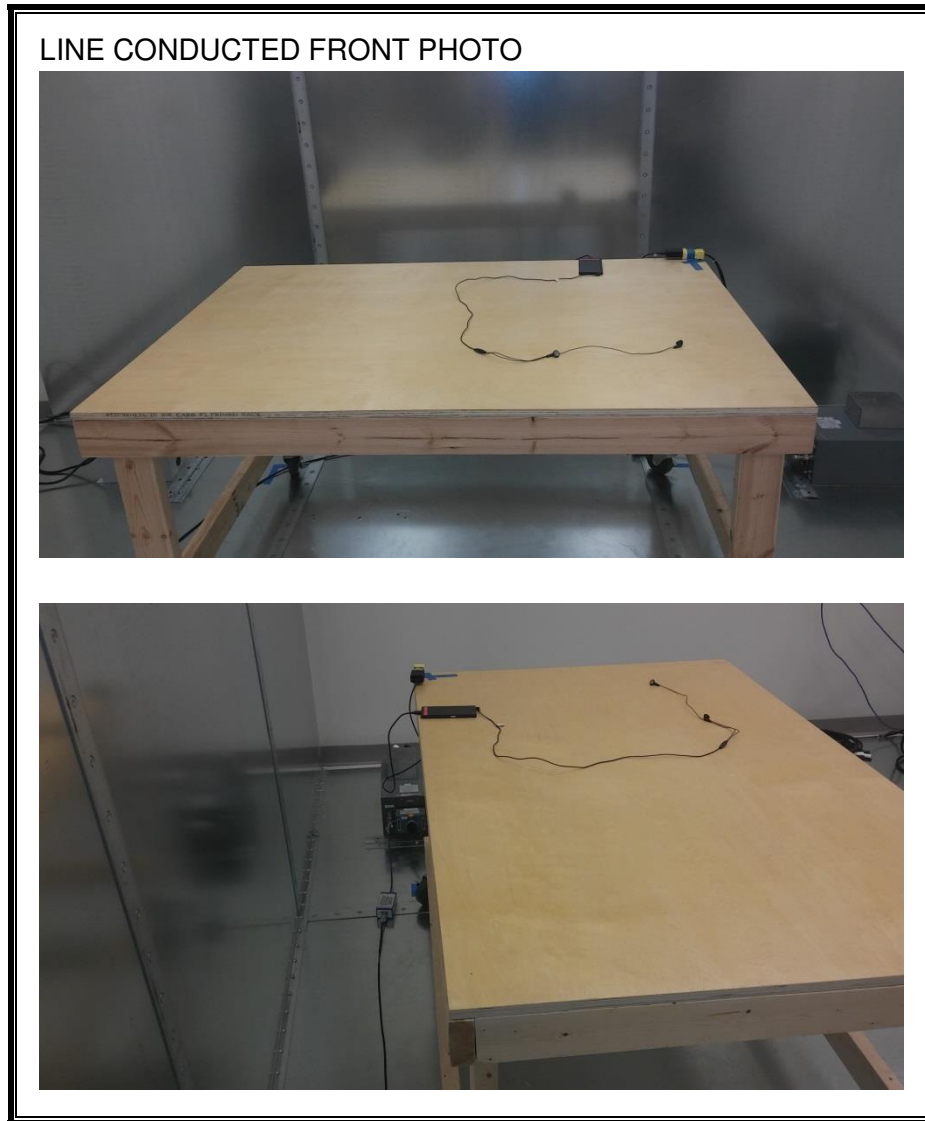

11. SETUP PHOTOS

ANTENNA PORT CONDUCTED RF MEASUREMENT SETUP

RADIATED RF MEASUREMENT SETUP (BELOW 1 GHz)

RADIATED RF MEASUREMENT SETUP (ABOVE 1 GHz)

RADIATED RF MEASUREMENT SETUP FOR PORTABLE CONFIGURATION

POWERLINE CONDUCTED EMISSIONS MEASUREMENT SETUP

END OF REPORT