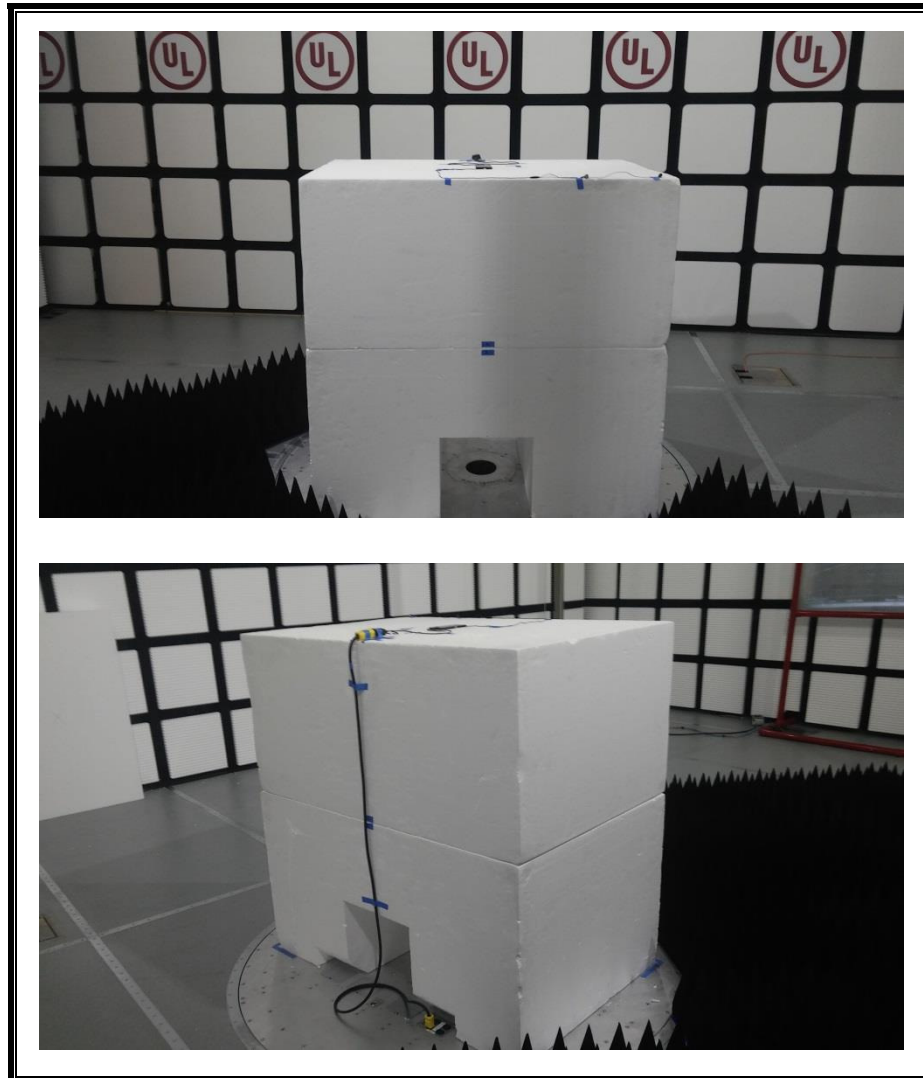

11. SETUP PHOTOS

ANTENNA PORT CONDUCTED RF MEASUREMENT SETUP

RADIATED RF MEASUREMENT SETUP (BELOW 1 GHz)

RADIATED RF MEASUREMENT SETUP (ABOVE 1 GHz)

RADIATED RF MEASUREMENT SETUP FOR PORTABLE CONFIGURATION

POWERLINE CONDUCTED EMISSIONS MEASUREMENT SETUP

END OF REPORT