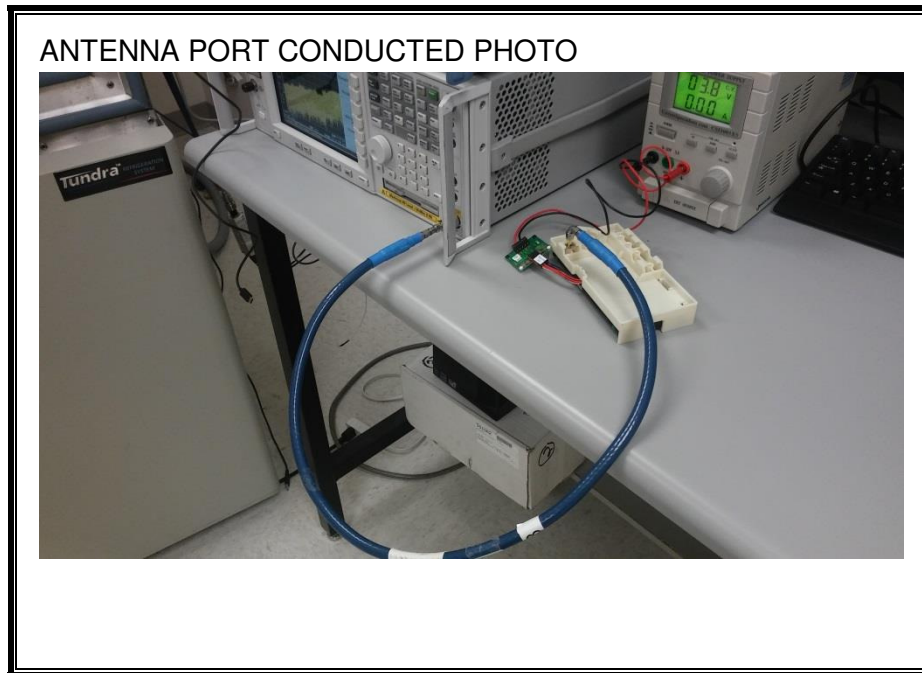

11. SETUP PHOTOS

ANTENNA PORT CONDUCTED RF MEASUREMENT SETUP

RADIATED RF MEASUREMENT SETUP (BELOW 1 GHz)

RADIATED RF MEASUREMENT SETUP (ABOVE 1 GHz)

RADIATED RF MEASUREMENT SETUP FOR PORTABLE CONFIGURATION

POWERLINE CONDUCTED EMISSIONS MEASUREMENT SETUP

END OF REPORT