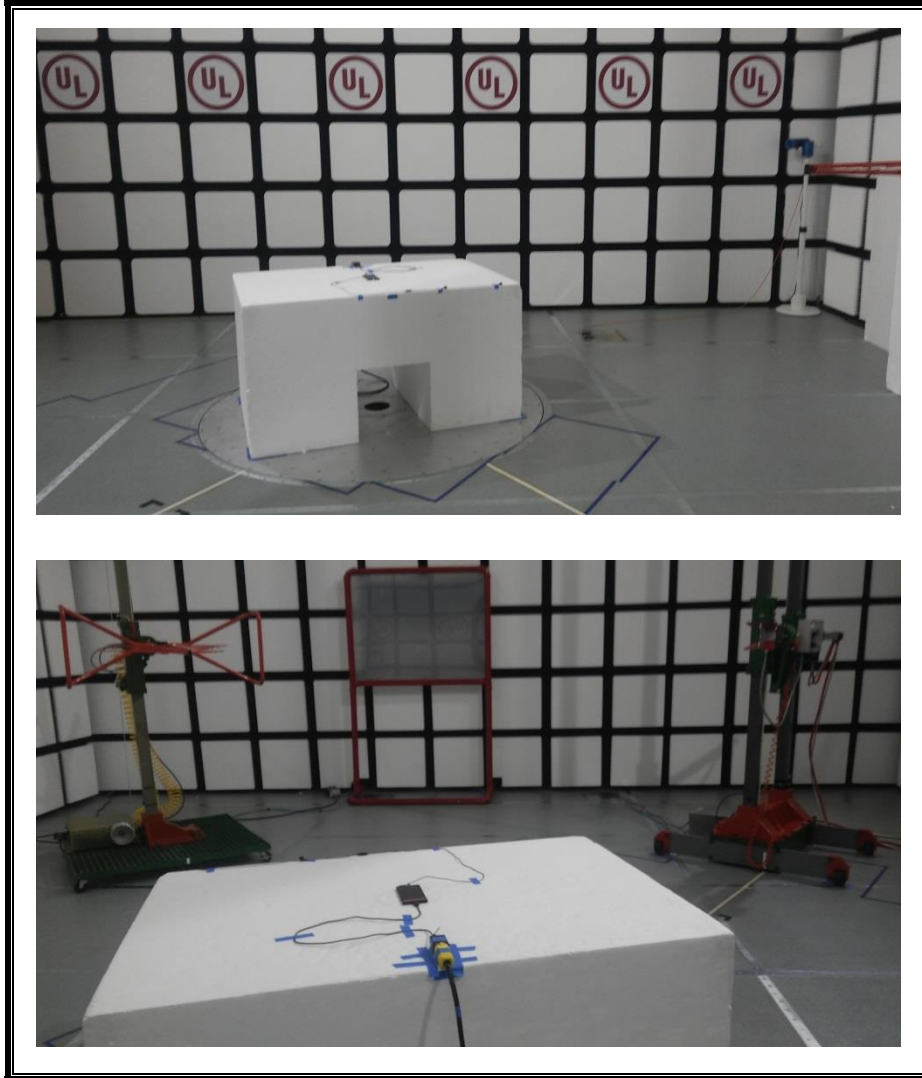

11. SETUP PHOTOS

ANTENNA PORT CONDUCTED RF MEASUREMENT SETUP

RADIATED RF MEASUREMENT SETUP (BELOW 1 GHz)

RADIATED RF MEASUREMENT SETUP (ABOVE 1 GHz)

RADIATED RF MEASUREMENT SETUP FOR PORTABLE CONFIGURATION

POWERLINE CONDUCTED EMISSIONS MEASUREMENT SETUP

END OF REPORT