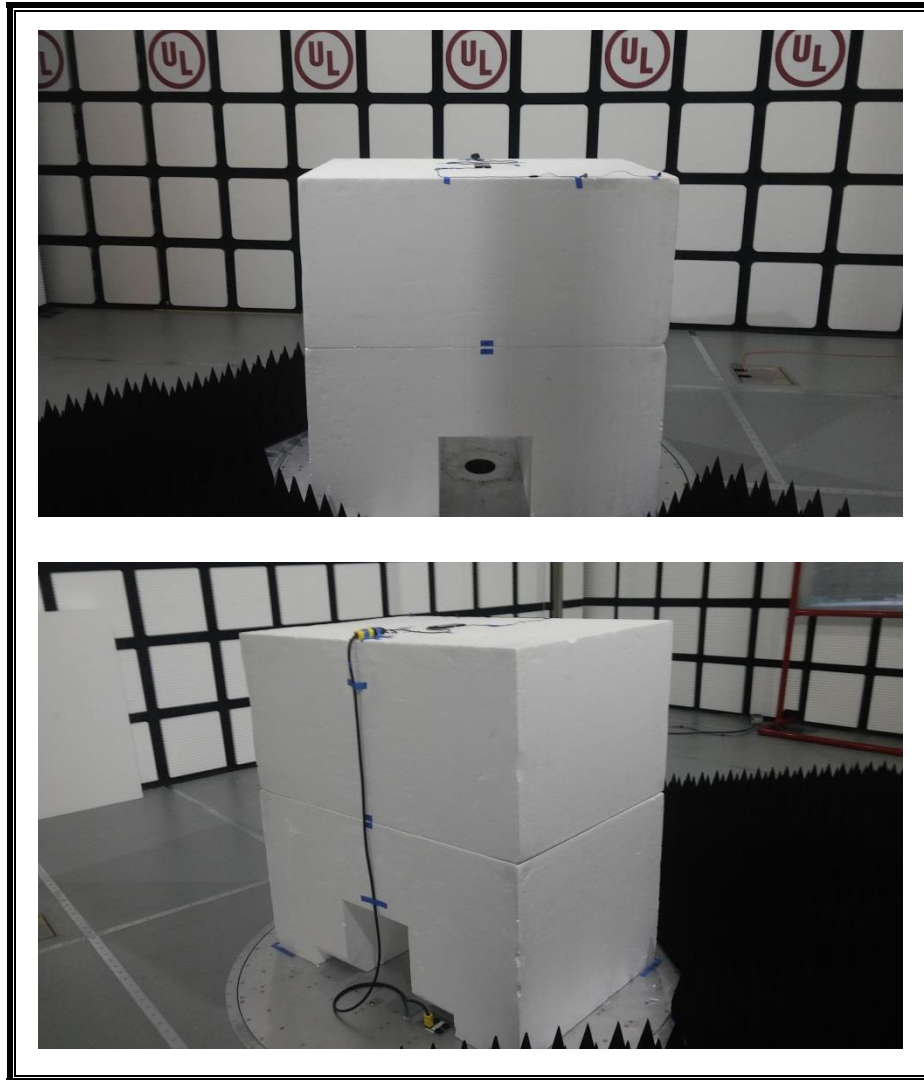

10. SETUP PHOTOS

ANTENNA PORT CONDUCTED RF MEASUREMENT SETUP

RADIATED RF MEASUREMENT SETUP (BELOW 1 GHz)

RADIATED RF MEASUREMENT SETUP (ABOVE 1 GHz)

RADIATED RF MEASUREMENT SETUP FOR PORTABLE CONFIGURATION

POWERLINE CONDUCTED EMISSIONS MEASUREMENT SETUP

END OF REPORT