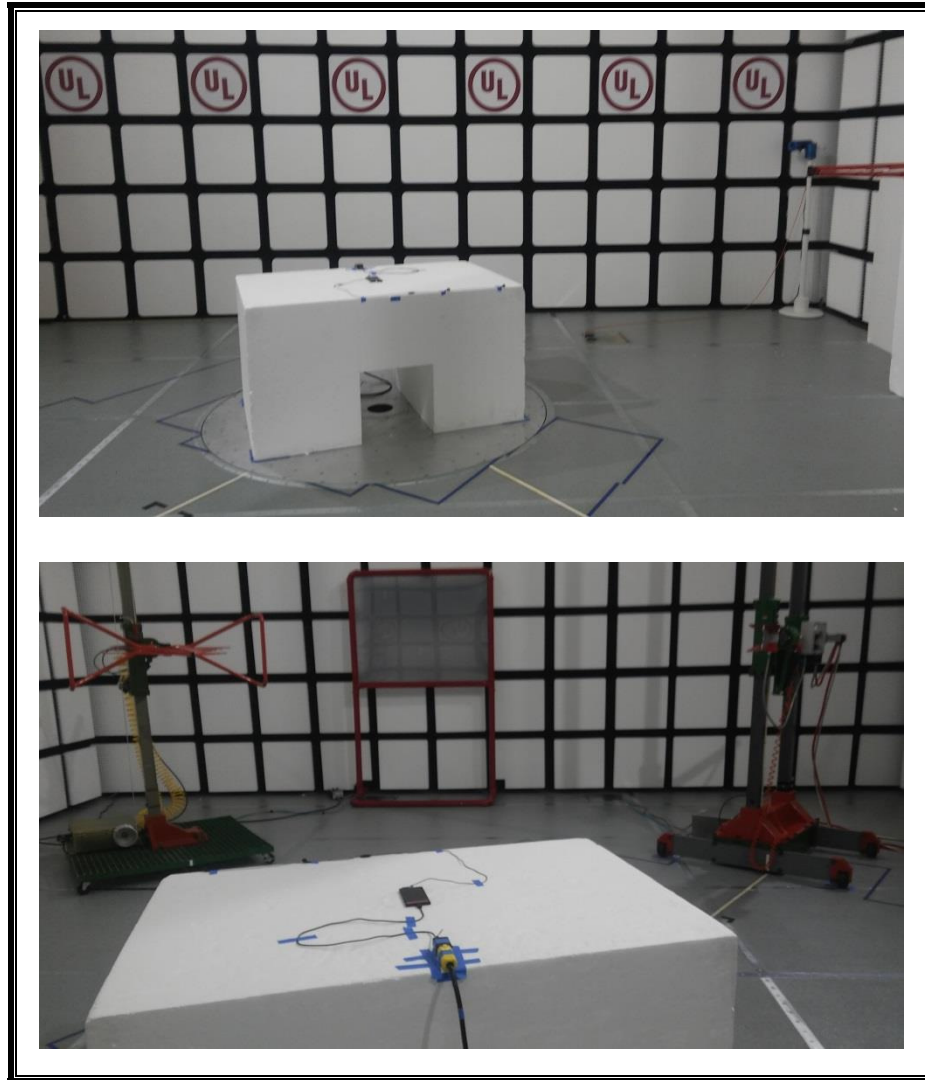

10. SETUP PHOTOS

ANTENNA PORT CONDUCTED RF MEASUREMENT SETUP

RADIATED RF MEASUREMENT SETUP (BELOW 1 GHz)

RADIATED RF MEASUREMENT SETUP (ABOVE 1 GHz)

RADIATED RF MEASUREMENT SETUP FOR PORTABLE CONFIGURATION

POWERLINE CONDUCTED EMISSIONS MEASUREMENT SETUP

END OF REPORT