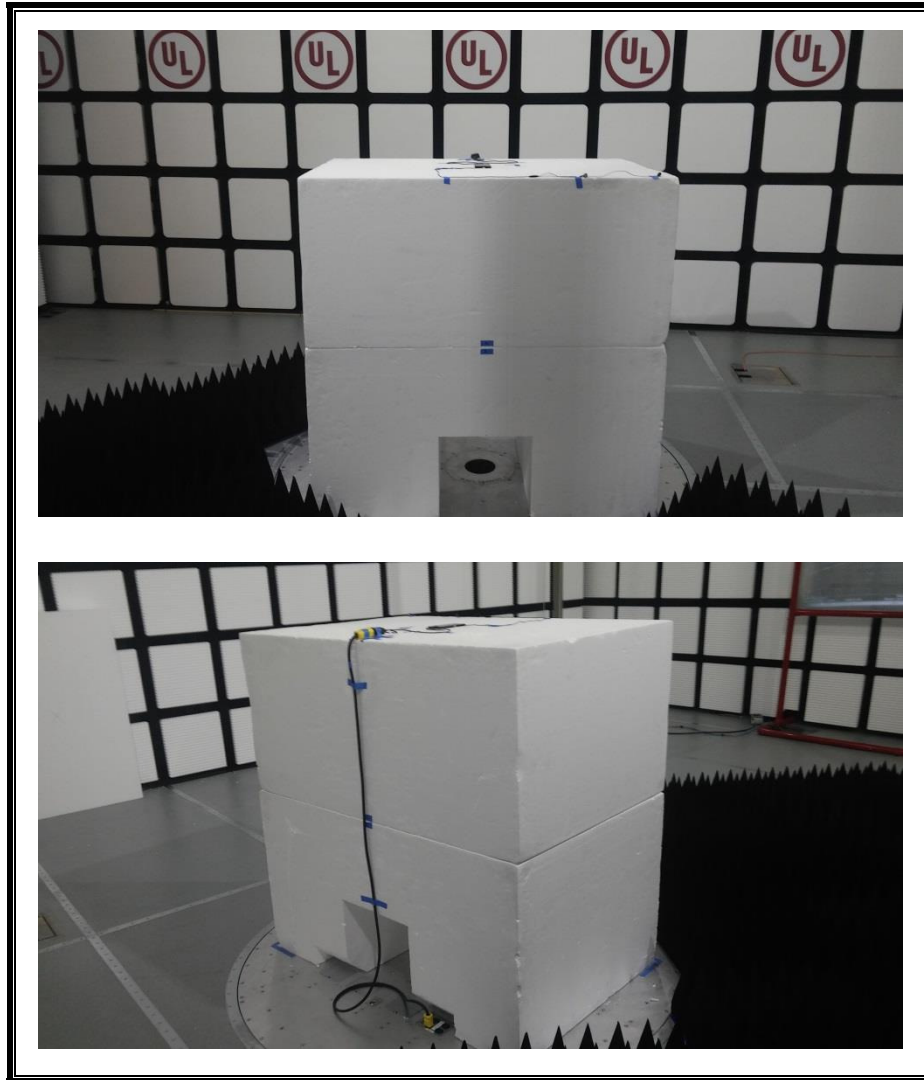

11. SETUP PHOTOS

ANTENNA PORT CONDUCTED RF MEASUREMENT SETUP

RADIATED RF MEASUREMENT SETUP (BELOW 1 GHz)

RADIATED RF MEASUREMENT SETUP (ABOVE 1 GHz)

RADIATED RF MEASUREMENT SETUP FOR PORTABLE CONFIGURATION

POWERLINE CONDUCTED EMISSIONS MEASUREMENT SETUP

END OF REPORT