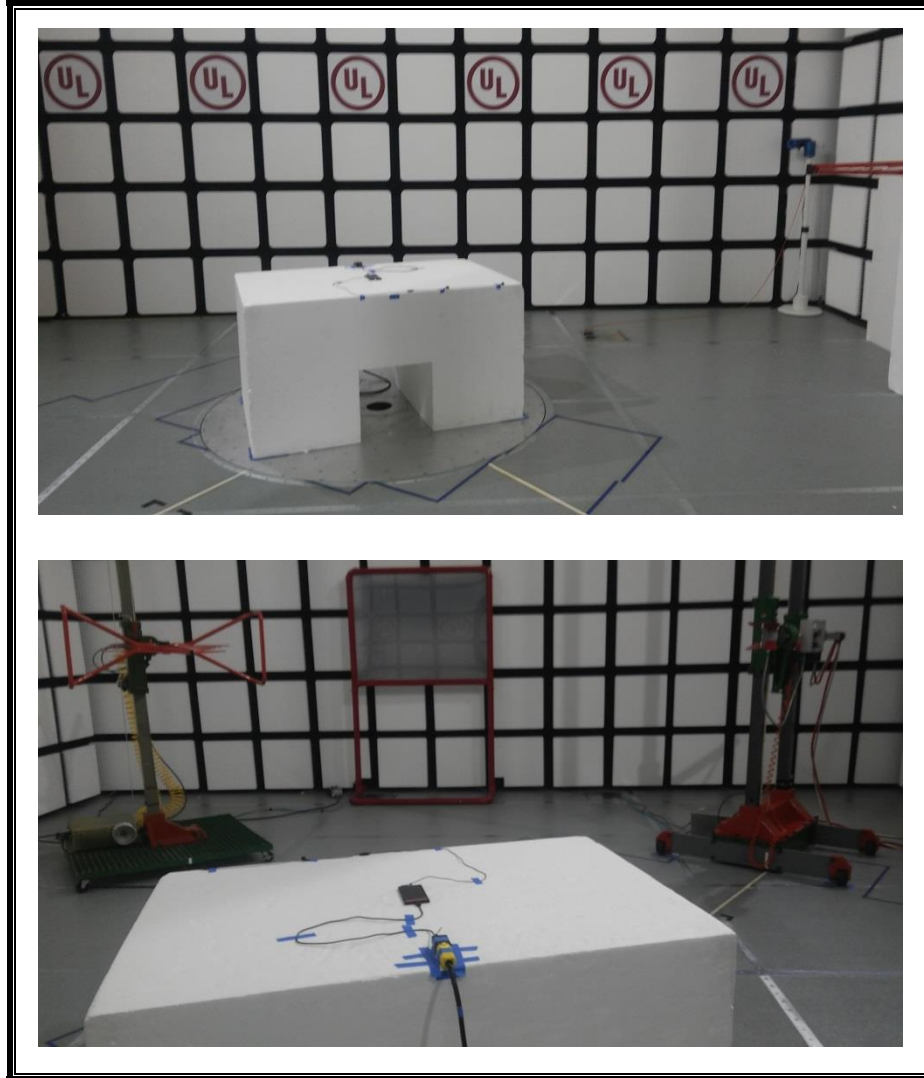

11. SETUP PHOTOS

ANTENNA PORT CONDUCTED RF MEASUREMENT SETUP

RADIATED RF MEASUREMENT SETUP (BELOW 1 GHz)

RADIATED RF MEASUREMENT SETUP (ABOVE 1 GHz)

RADIATED RF MEASUREMENT SETUP FOR PORTABLE CONFIGURATION

POWERLINE CONDUCTED EMISSIONS MEASUREMENT SETUP

END OF REPORT