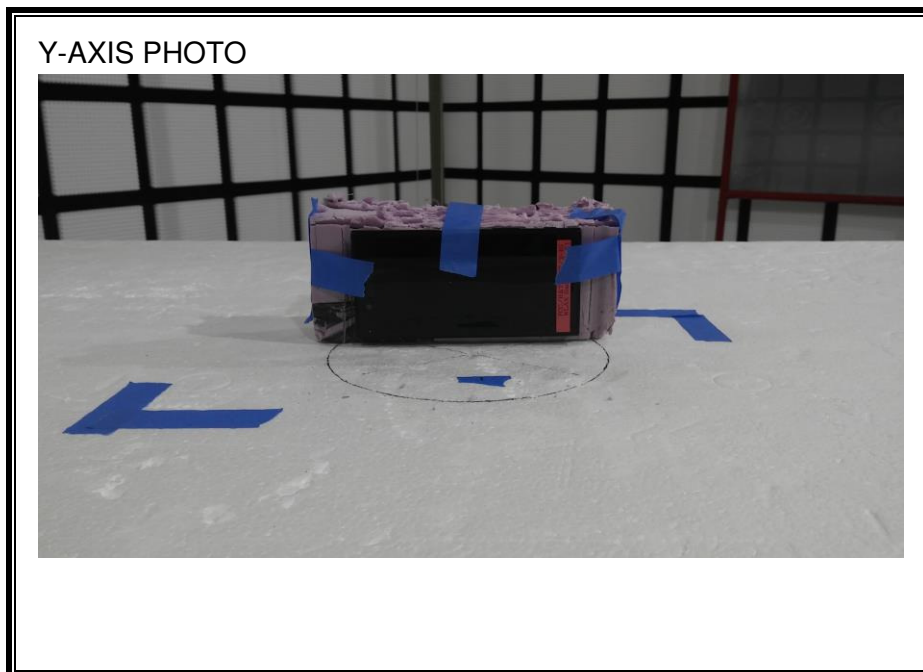

11. SETUP PHOTOS

ANTENNA PORT CONDUCTED RF MEASUREMENT SETUP

RADIATED RF MEASUREMENT SETUP (BELOW 1 GHz)

RADIATED RF MEASUREMENT SETUP (ABOVE 1 GHz)

RADIATED RF MEASUREMENT SETUP FOR PORTABLE CONFIGURATION

POWERLINE CONDUCTED EMISSIONS MEASUREMENT SETUP

END OF REPORT