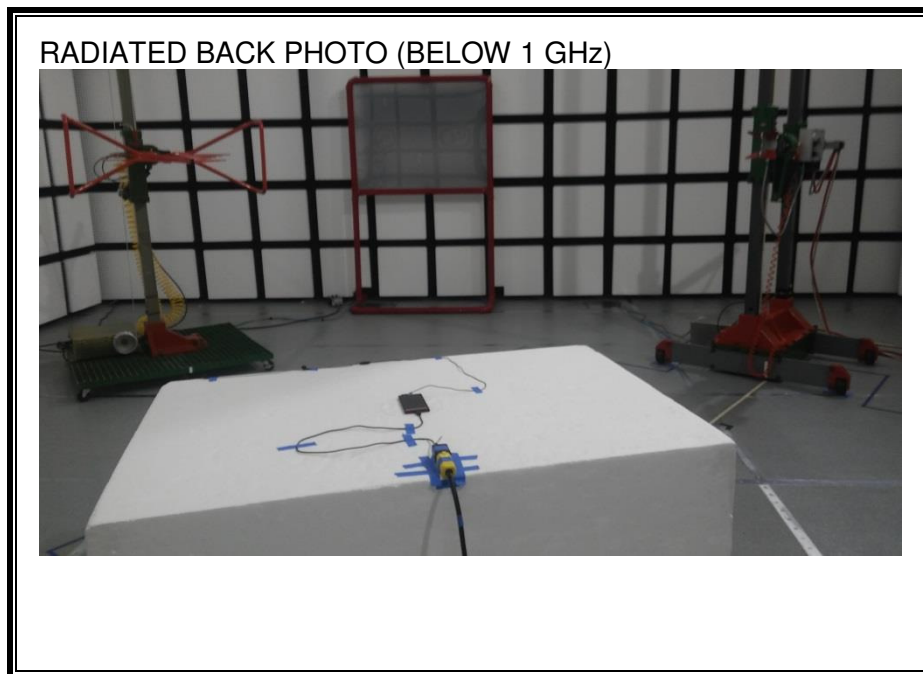

## 11. SETUP PHOTOS

### ANTENNA PORT CONDUCTED RF MEASUREMENT SETUP

**RADIATED RF MEASUREMENT SETUP (BELOW 1 GHz)**

**RADIATED RF MEASUREMENT SETUP (ABOVE 1 GHz)**

**RADIATED RF MEASUREMENT SETUP FOR PORTABLE CONFIGURATION**

X-AXIS FRONT PHOTO – Worst-Case

Y-AXIS FRONT PHOTO

**POWERLINE CONDUCTED EMISSIONS MEASUREMENT SETUP**

LINE CONDUCTED FRONT PHOTO

LINE CONDUCTED BACK PHOTO

**END OF REPORT**