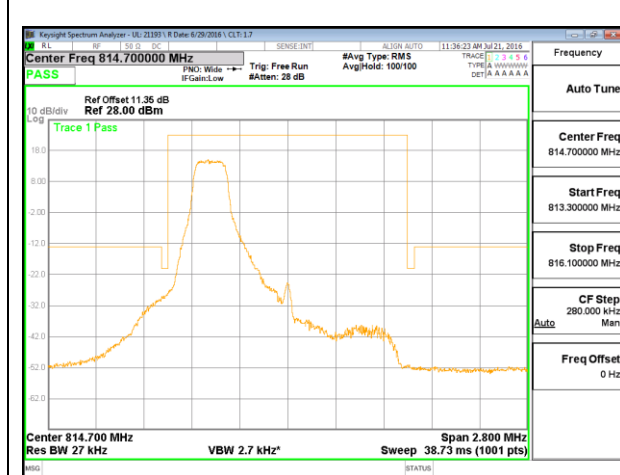

LTE B26 1.4MHz 16QAM Low Channel 1RB