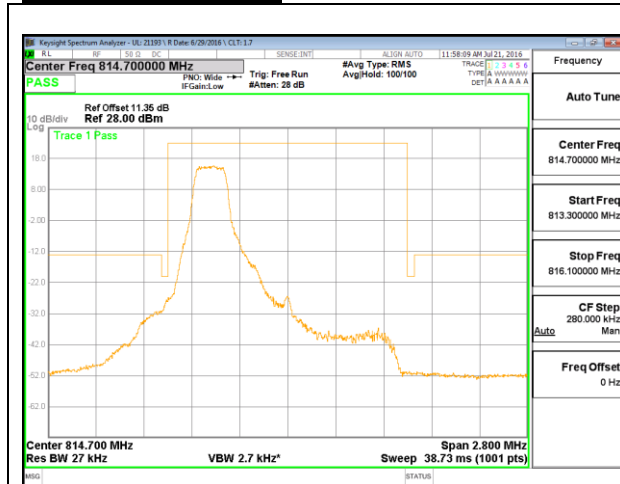

LTE B7 5MHz QPSK High Channel 1RB

LTE B7 5MHz QPSK Low Channel FRB

LTE B7 5MHz QPSK High Channel FRB

LTE B7 5MHz QPSK Low Channel 1RB

LTE B7 5MHz QPSK High Channel 1RB

LTE Band 26-Part 90

LTE B26 1.4MHz QPSK Low Channel 1RB