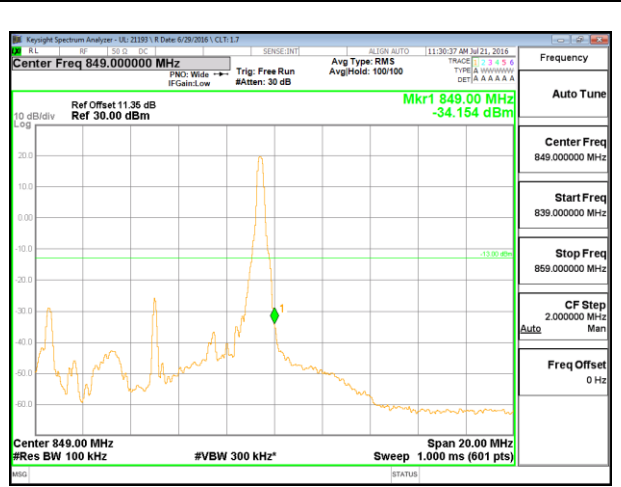

LTE B26 10MHz QPSK Low Channel 1RB

LTE B26 10MHz QPSK High Channel 1RB

LTE B26 10MHz QPSK Low Channel FRB

LTE B26 10MHz QPSK High Channel FRB

LTE B26 10MHz 16QAM Low Channel 1RB

LTE B26 10MHz 16QAM High Channel 1RB

LTE B26 10MHz 16QAM Low Channel FRB

LTE B26 10MHz 16QAM High Channel FRB

LTE B26 15MHz QPSK Low Channel 1RB

LTE B26 15MHz QPSK High Channel 1RB

LTE B26 15MHz QPSK Low Channel FRB

LTE B26 15MHz QPSK High Channel FRB