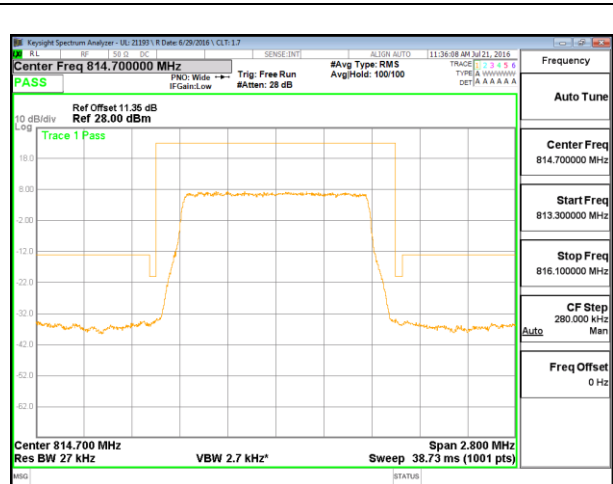

LTE B7 5MHz QPSK High Channel 1RB

LTE B7 5MHz QPSK Low Channel FRB

LTE B7 5MHz QPSK High Channel FRB

LTE B7 5MHz QPSK Low Channel 1RB

LTE B7 5MHz QPSK High Channel 1RB

LTE Band 26-Part 90

LTE B26 1.4MHz QPSK Low Channel 1RB