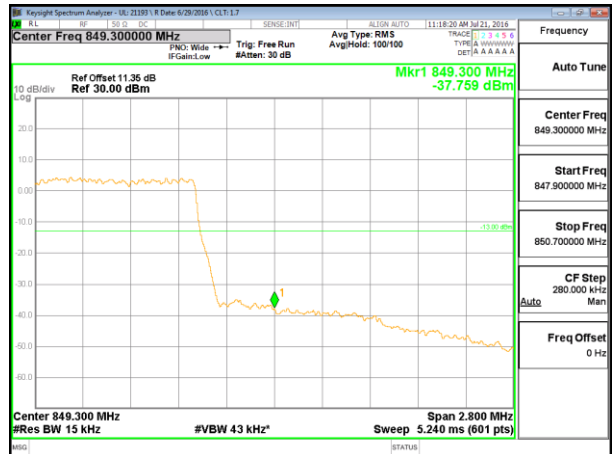

LTE Band 26-Part 22

LTE B26 1.4MHz QPSK Low Channel 1RB

LTE B26 1.4MHz QPSK High Channel 1RB

LTE B26 1.4MHz QPSK Low Channel FRB

LTE B26 1.4MHz QPSK High Channel FRB

LTE B26 1.4MHz 16QAM Low Channel 1RB

LTE B26 1.4MHz 16QAM High Channel 1RB

LTE B26 1.4MHz 16QAM Low Channel FRB

LTE B26 1.4MHz 16QAM High Channel FRB

LTE B26 3MHz QPSK Low Channel 1RB

LTE B26 3MHz QPSK High Channel 1RB

LTE B26 3MHz QPSK Low Channel FRB

LTE B26 3MHz QPSK High Channel FRB

LTE B26 3MHz 16QAM Low Channel 1RB

LTE B26 3MHz 16QAM High Channel 1RB

LTE B26 3MHz 16QAM Low Channel FRB

LTE B26 3MHz 16QAM High Channel FRB

LTE B26 5MHz QPSK Low Channel 1RB

LTE B26 5MHz QPSK High Channel 1RB