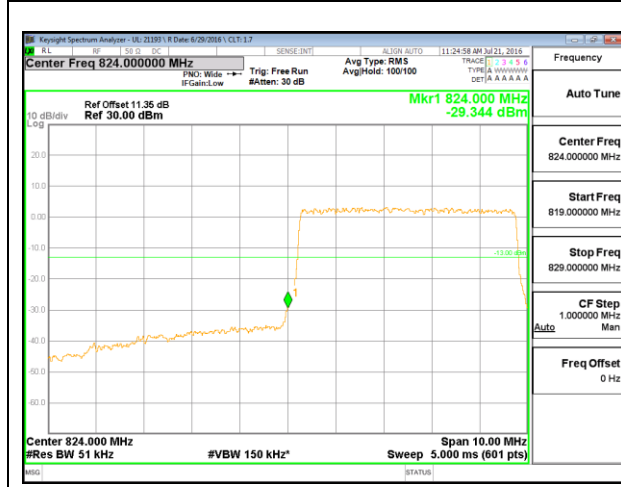

LTE B26 3MHz 16QAM Low Channel 1RB

LTE B26 3MHz 16QAM High Channel 1RB

LTE B26 3MHz 16QAM Low Channel FRB

LTE B26 3MHz 16QAM High Channel FRB

LTE B26 5MHz QPSK Low Channel 1RB

LTE B26 5MHz QPSK High Channel 1RB

LTE B26 5MHz QPSK Low Channel FRB

LTE B26 5MHz QPSK High Channel FRB

LTE B26 5MHz 16QAM Low Channel 1RB

LTE B26 5MHz 16QAM High Channel 1RB

LTE B26 5MHz 16QAM Low Channel FRB

LTE B26 5MHz 16QAM High Channel FRB

LTE B26 10MHz QPSK Low Channel 1RB

LTE B26 10MHz QPSK High Channel 1RB

LTE B26 10MHz QPSK Low Channel FRB

LTE B26 10MHz QPSK High Channel FRB

LTE B26 10MHz 16QAM Low Channel 1RB

LTE B26 10MHz 16QAM High Channel 1RB