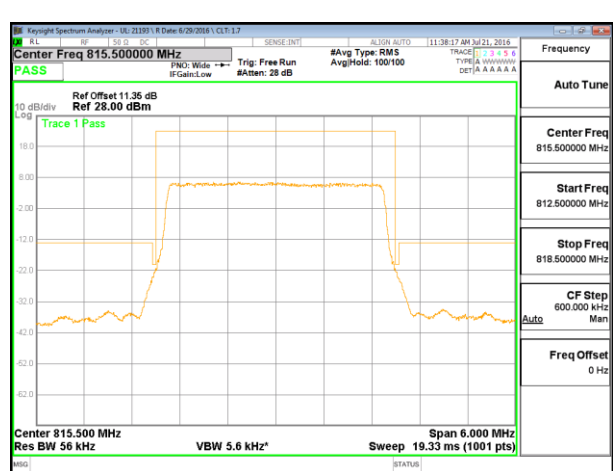

LTE B26 1.4MHz QPSK Low Channel FRB

LTE B26 1.4MHz 16QAM Low Channel 1RB

LTE B26 1.4MHz 16QAM Low Channel FRB

LTE B26 3MHz QPSK Low Channel 1RB

LTE B26 3MHz QPSK Low Channel FRB