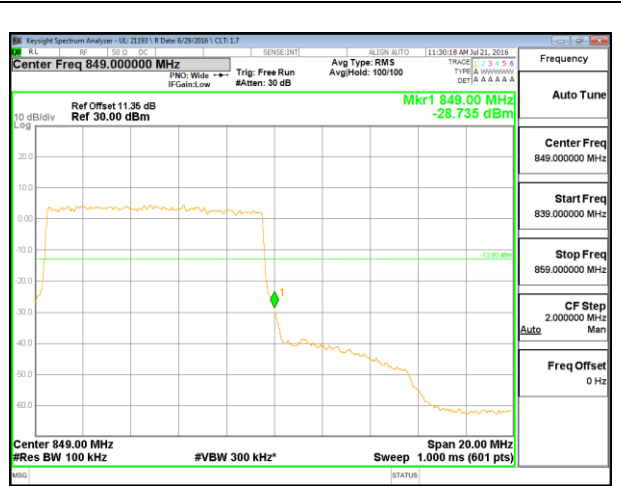

LTE B26 3MHz 16QAM Low Channel 1RB

LTE B26 3MHz 16QAM High Channel 1RB

LTE B26 3MHz 16QAM Low Channel FRB

LTE B26 3MHz 16QAM High Channel FRB

LTE B26 5MHz QPSK Low Channel 1RB

LTE B26 5MHz QPSK High Channel 1RB

LTE B26 5MHz QPSK Low Channel FRB

LTE B26 5MHz QPSK High Channel FRB

LTE B26 5MHz 16QAM Low Channel 1RB

LTE B26 5MHz 16QAM High Channel 1RB

LTE B26 5MHz 16QAM Low Channel FRB

LTE B26 5MHz 16QAM High Channel FRB

LTE B26 10MHz QPSK Low Channel 1RB

LTE B26 10MHz QPSK High Channel 1RB

LTE B26 10MHz QPSK Low Channel FRB

LTE B26 10MHz QPSK High Channel FRB

LTE B26 10MHz 16QAM Low Channel 1RB

LTE B26 10MHz 16QAM High Channel 1RB