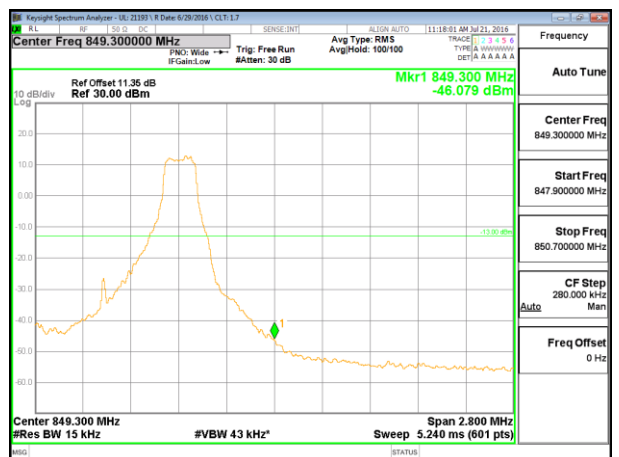

LTE Band 26-Part 22

LTE B26 1.4MHz QPSK Low Channel 1RB

LTE B26 1.4MHz QPSK High Channel 1RB

LTE B26 1.4MHz QPSK Low Channel FRB

LTE B26 1.4MHz QPSK High Channel FRB

LTE B26 1.4MHz 16QAM Low Channel 1RB

LTE B26 1.4MHz 16QAM High Channel 1RB

LTE B26 1.4MHz 16QAM Low Channel FRB

LTE B26 1.4MHz 16QAM High Channel FRB

LTE B26 3MHz QPSK Low Channel 1RB

LTE B26 3MHz QPSK High Channel 1RB

LTE B26 3MHz QPSK Low Channel FRB

LTE B26 3MHz QPSK High Channel FRB