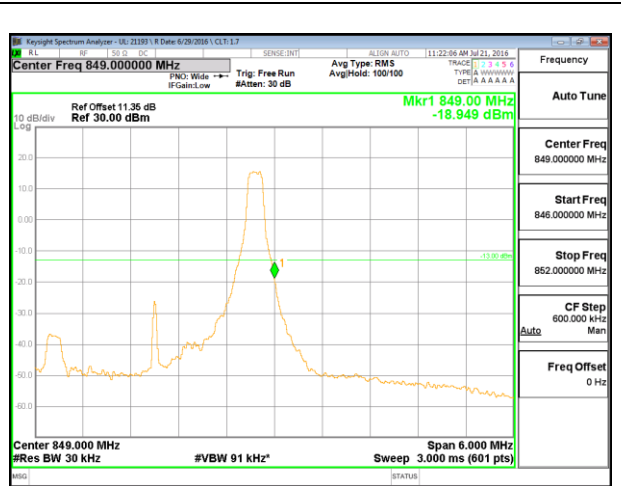

LTE Band 26-Part 22

LTE B26 1.4MHz QPSK Low Channel 1RB

LTE B26 1.4MHz QPSK High Channel 1RB

LTE B26 1.4MHz QPSK Low Channel FRB

LTE B26 1.4MHz QPSK High Channel FRB

LTE B26 1.4MHz 16QAM Low Channel 1RB

LTE B26 1.4MHz 16QAM High Channel 1RB

LTE B26 1.4MHz 16QAM Low Channel FRB

LTE B26 1.4MHz 16QAM High Channel FRB

LTE B26 3MHz QPSK Low Channel 1RB

LTE B26 3MHz QPSK High Channel 1RB

LTE B26 3MHz QPSK Low Channel FRB

LTE B26 3MHz QPSK High Channel FRB

LTE B26 3MHz 16QAM Low Channel 1RB

LTE B26 3MHz 16QAM High Channel 1RB

LTE B26 3MHz 16QAM Low Channel FRB

LTE B26 3MHz 16QAM High Channel FRB

LTE B26 5MHz QPSK Low Channel 1RB

LTE B26 5MHz QPSK High Channel 1RB