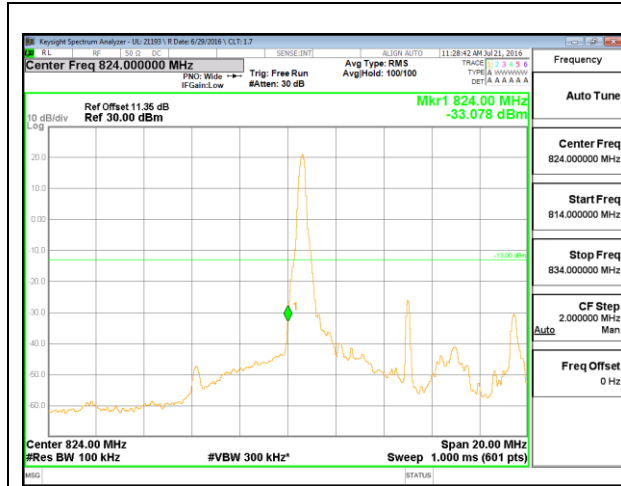

LTE B26 3MHz 16QAM Low Channel 1RB

LTE B26 3MHz 16QAM High Channel 1RB

LTE B26 3MHz 16QAM Low Channel FRB

LTE B26 3MHz 16QAM High Channel FRB

LTE B26 5MHz QPSK Low Channel 1RB

LTE B26 5MHz QPSK High Channel 1RB

LTE B26 5MHz QPSK Low Channel FRB

LTE B26 5MHz QPSK High Channel FRB

LTE B26 5MHz 16QAM Low Channel 1RB

LTE B26 5MHz 16QAM High Channel 1RB

LTE B26 5MHz 16QAM Low Channel FRB

LTE B26 5MHz 16QAM High Channel FRB

LTE B26 10MHz QPSK Low Channel 1RB

LTE B26 10MHz QPSK High Channel 1RB

LTE B26 10MHz QPSK Low Channel FRB

LTE B26 10MHz QPSK High Channel FRB

LTE B26 10MHz 16QAM Low Channel 1RB

LTE B26 10MHz 16QAM High Channel 1RB