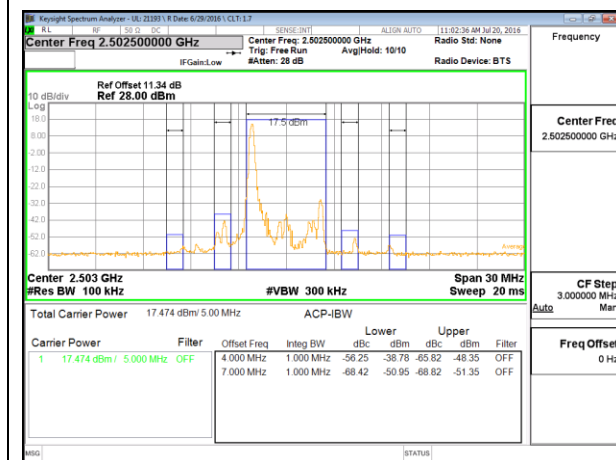

LTE B7 5MHz QPSK Low Channel 1RB