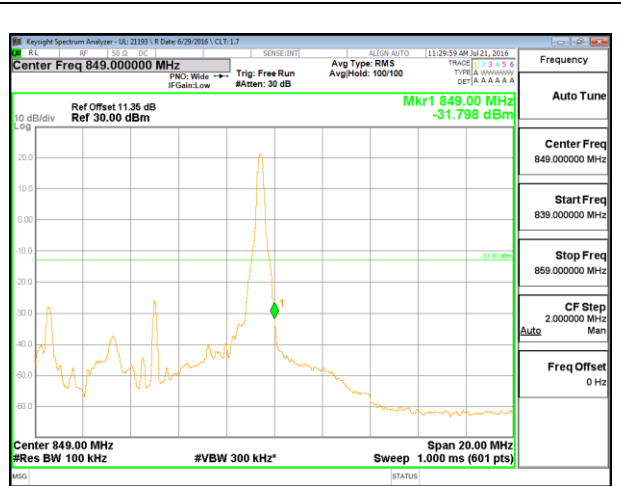

LTE B26 5MHz QPSK Low Channel FRB

LTE B26 5MHz QPSK High Channel FRB

LTE B26 5MHz 16QAM Low Channel 1RB

LTE B26 5MHz 16QAM High Channel 1RB

LTE B26 5MHz 16QAM Low Channel FRB

LTE B26 5MHz 16QAM High Channel FRB

LTE B26 10MHz QPSK Low Channel 1RB

LTE B26 10MHz QPSK High Channel 1RB

LTE B26 10MHz QPSK Low Channel FRB

LTE B26 10MHz QPSK High Channel FRB

LTE B26 10MHz 16QAM Low Channel 1RB

LTE B26 10MHz 16QAM High Channel 1RB