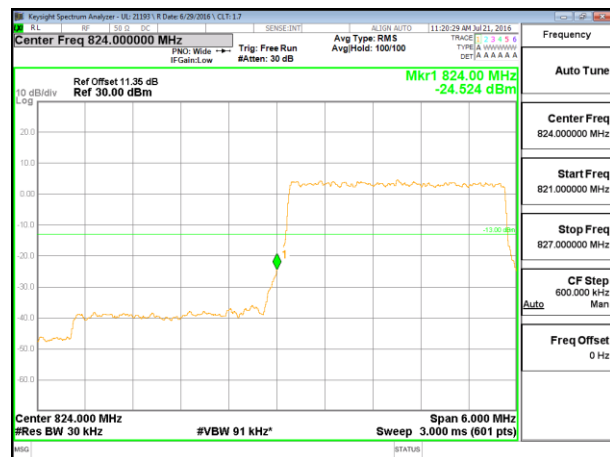

LTE B26 1.4MHz 16QAM Low Channel FRB

LTE B26 1.4MHz 16QAM High Channel FRB

LTE B26 3MHz QPSK Low Channel 1RB

LTE B26 3MHz QPSK High Channel 1RB

LTE B26 3MHz QPSK Low Channel FRB

LTE B26 3MHz QPSK High Channel FRB

LTE B26 3MHz 16QAM Low Channel 1RB

LTE B26 3MHz 16QAM High Channel 1RB

LTE B26 3MHz 16QAM Low Channel FRB

LTE B26 3MHz 16QAM High Channel FRB

LTE B26 5MHz QPSK Low Channel 1RB

LTE B26 5MHz QPSK High Channel 1RB