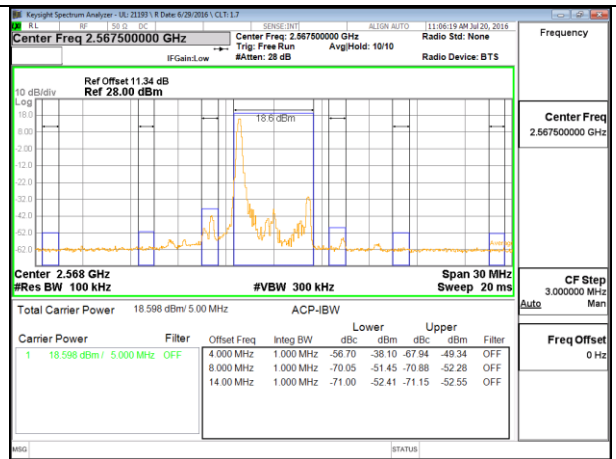

LTE B26 15MHz 16QAM Low Channel 1RB

LTE B26 15MHz 16QAM High Channel 1RB

LTE B26 15MHz 16QAM Low Channel FRB

LTE B26 15MHz 16QAM High Channel FRB

11.2. EMISSION MASK PLOTS LTE Band 7

LTE B7 5MHz QPSK Low Channel 1RB