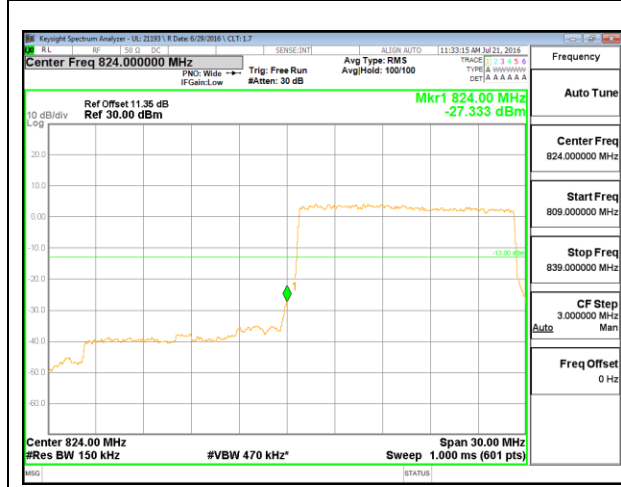

LTE B26 10MHz QPSK Low Channel 1RB

LTE B26 10MHz QPSK High Channel 1RB

LTE B26 10MHz QPSK Low Channel FRB

LTE B26 10MHz QPSK High Channel FRB

LTE B26 10MHz 16QAM Low Channel 1RB

LTE B26 10MHz 16QAM High Channel 1RB

LTE B26 10MHz 16QAM Low Channel FRB

LTE B26 10MHz 16QAM High Channel FRB

LTE B26 15MHz QPSK Low Channel 1RB

LTE B26 15MHz QPSK High Channel 1RB

LTE B26 15MHz QPSK Low Channel FRB

LTE B26 15MHz QPSK High Channel FRB

LTE B26 15MHz 16QAM Low Channel 1RB

LTE B26 15MHz 16QAM High Channel 1RB

LTE B26 15MHz 16QAM Low Channel FRB

LTE B26 15MHz 16QAM High Channel FRB

11.2. EMISSION MASK PLOTS LTE Band 7

LTE B7 5MHz QPSK Low Channel 1RB