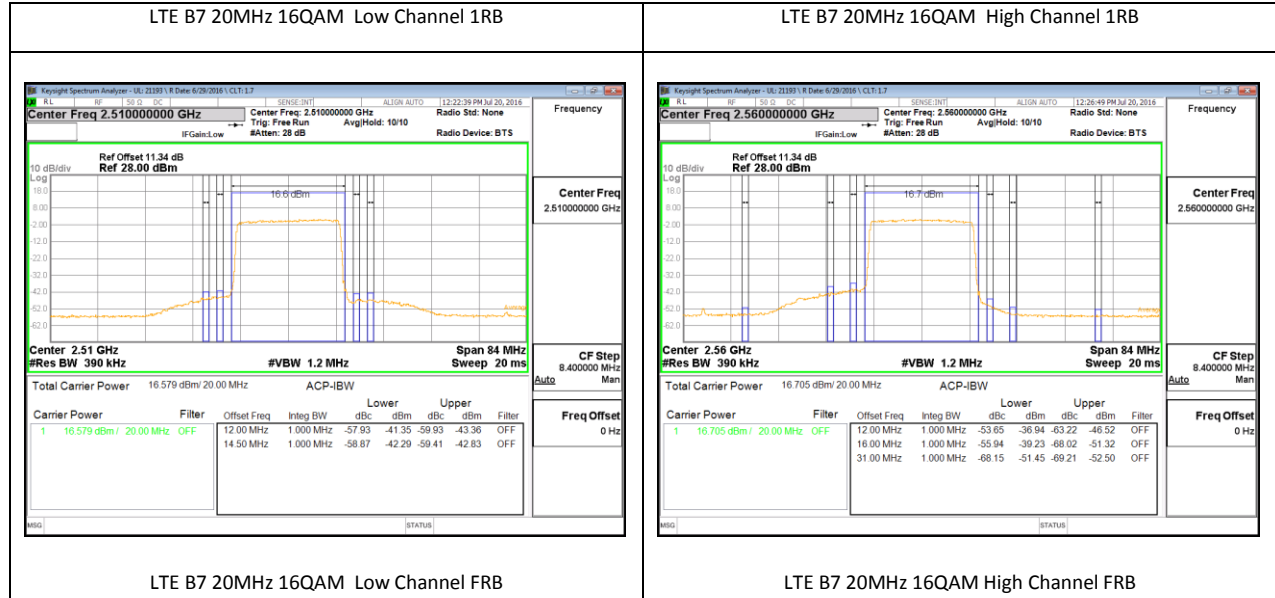

LTE B7 5MHz QPSK High Channel 1RB

LTE B7 5MHz QPSK Low Channel FRB

LTE B7 5MHz QPSK High Channel FRB

LTE B7 5MHz QPSK Low Channel 1RB

LTE B7 5MHz QPSK High Channel 1RB

LTE Band 26-Part 90

LTE B26 1.4MHz QPSK Low Channel 1RB

LTE B26 1.4MHz QPSK Low Channel FRB

LTE B26 1.4MHz 16QAM Low Channel 1RB

LTE B26 1.4MHz 16QAM Low Channel FRB

LTE B26 3MHz QPSK Low Channel 1RB

LTE B26 3MHz QPSK Low Channel FRB