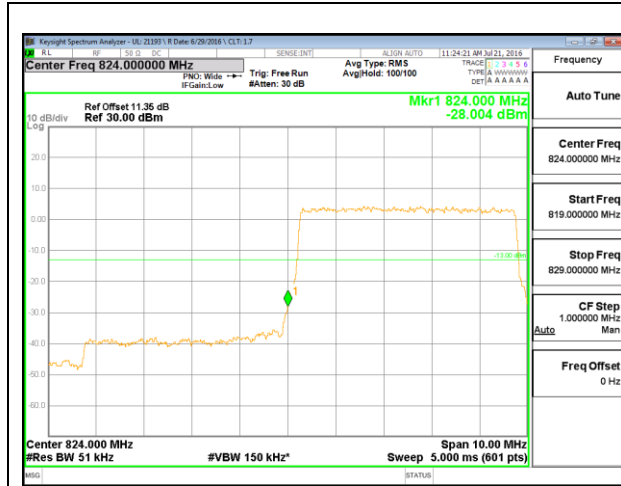

LTE B26 1.4MHz 16QAM Low Channel FRB

LTE B26 1.4MHz 16QAM High Channel FRB

LTE B26 3MHz QPSK Low Channel 1RB

LTE B26 3MHz QPSK High Channel 1RB

LTE B26 3MHz QPSK Low Channel FRB

LTE B26 3MHz QPSK High Channel FRB

LTE B26 3MHz 16QAM Low Channel 1RB

LTE B26 3MHz 16QAM High Channel 1RB

LTE B26 3MHz 16QAM Low Channel FRB

LTE B26 3MHz 16QAM High Channel FRB

LTE B26 5MHz QPSK Low Channel 1RB

LTE B26 5MHz QPSK High Channel 1RB

LTE B26 5MHz QPSK Low Channel FRB

LTE B26 5MHz QPSK High Channel FRB

LTE B26 5MHz 16QAM Low Channel 1RB

LTE B26 5MHz 16QAM High Channel 1RB

LTE B26 5MHz 16QAM Low Channel FRB

LTE B26 5MHz 16QAM High Channel FRB