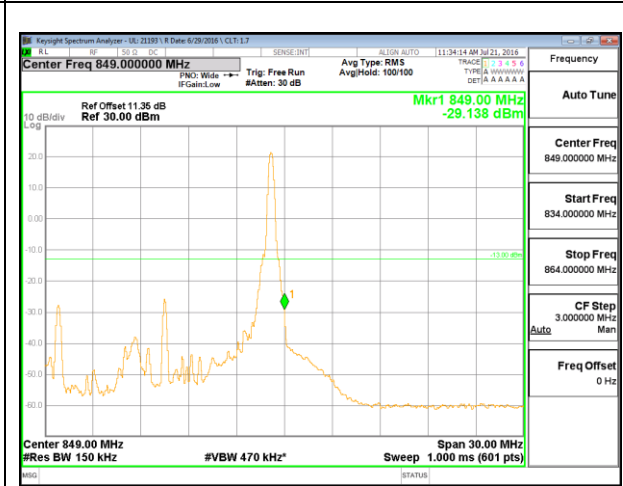

LTE B26 15MHz QPSK High Channel 1RB