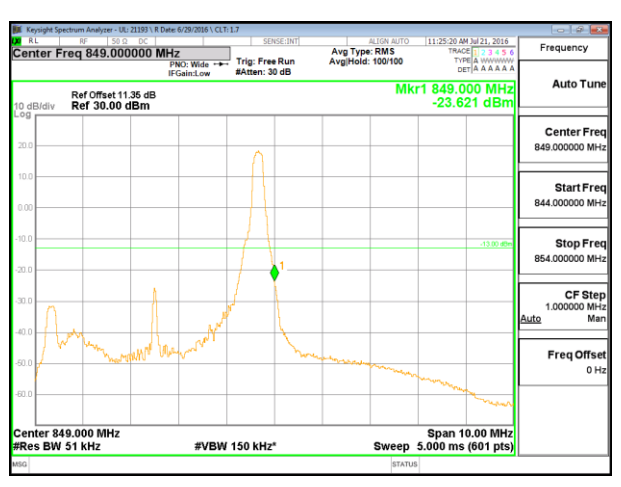

LTE B26 3MHz 16QAM Low Channel 1RB

LTE B26 3MHz 16QAM High Channel 1RB

LTE B26 3MHz 16QAM Low Channel FRB

LTE B26 3MHz 16QAM High Channel FRB

LTE B26 5MHz QPSK Low Channel 1RB

LTE B26 5MHz QPSK High Channel 1RB