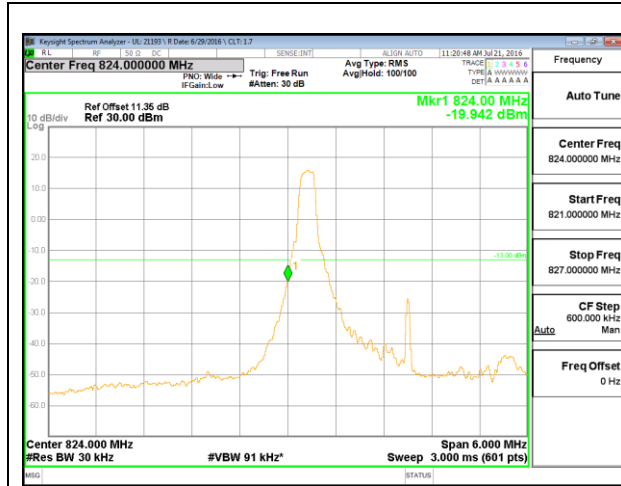

LTE Band 26-Part 22

LTE B26 1.4MHz QPSK Low Channel 1RB

LTE B26 1.4MHz QPSK High Channel 1RB

LTE B26 1.4MHz QPSK Low Channel FRB

LTE B26 1.4MHz QPSK High Channel FRB

LTE B26 1.4MHz 16QAM Low Channel 1RB

LTE B26 1.4MHz 16QAM High Channel 1RB

LTE B26 1.4MHz 16QAM Low Channel FRB

LTE B26 1.4MHz 16QAM High Channel FRB

LTE B26 3MHz QPSK Low Channel 1RB

LTE B26 3MHz QPSK High Channel 1RB

LTE B26 3MHz QPSK Low Channel FRB

LTE B26 3MHz QPSK High Channel FRB

LTE B26 3MHz 16QAM Low Channel 1RB

LTE B26 3MHz 16QAM High Channel 1RB

LTE B26 3MHz 16QAM Low Channel FRB

LTE B26 3MHz 16QAM High Channel FRB

LTE B26 5MHz QPSK Low Channel 1RB

LTE B26 5MHz QPSK High Channel 1RB