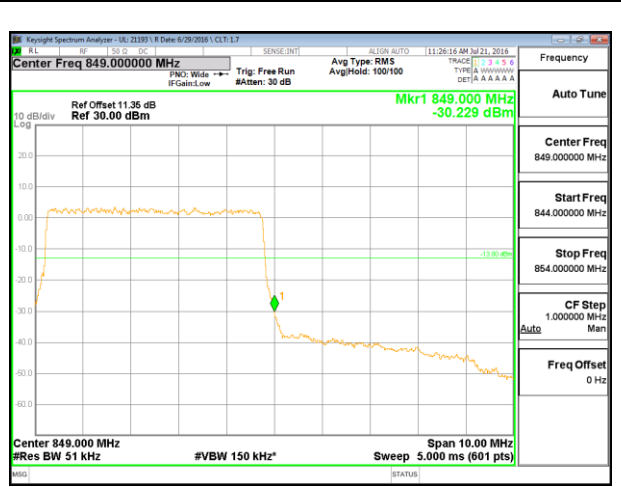

LTE B26 3MHz 16QAM Low Channel 1RB

LTE B26 3MHz 16QAM High Channel 1RB

LTE B26 3MHz 16QAM Low Channel FRB

LTE B26 3MHz 16QAM High Channel FRB

LTE B26 5MHz QPSK Low Channel 1RB

LTE B26 5MHz QPSK High Channel 1RB

LTE B26 5MHz QPSK Low Channel FRB

LTE B26 5MHz QPSK High Channel FRB

LTE B26 5MHz 16QAM Low Channel 1RB

LTE B26 5MHz 16QAM High Channel 1RB

LTE B26 5MHz 16QAM Low Channel FRB

LTE B26 5MHz 16QAM High Channel FRB

LTE B26 10MHz QPSK Low Channel 1RB

LTE B26 10MHz QPSK High Channel 1RB

LTE B26 10MHz QPSK Low Channel FRB

LTE B26 10MHz QPSK High Channel FRB

LTE B26 10MHz 16QAM Low Channel 1RB

LTE B26 10MHz 16QAM High Channel 1RB