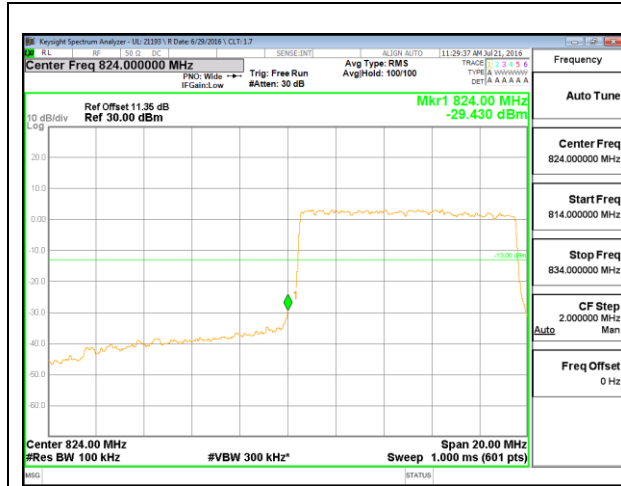

LTE B26 5MHz QPSK Low Channel FRB

LTE B26 5MHz QPSK High Channel FRB

LTE B26 5MHz 16QAM Low Channel 1RB

LTE B26 5MHz 16QAM High Channel 1RB

LTE B26 5MHz 16QAM Low Channel FRB

LTE B26 5MHz 16QAM High Channel FRB

LTE B26 10MHz QPSK Low Channel 1RB

LTE B26 10MHz QPSK High Channel 1RB

LTE B26 10MHz QPSK Low Channel FRB

LTE B26 10MHz QPSK High Channel FRB

LTE B26 10MHz 16QAM Low Channel 1RB

LTE B26 10MHz 16QAM High Channel 1RB

LTE B26 10MHz 16QAM Low Channel FRB

LTE B26 10MHz 16QAM High Channel FRB

LTE B26 15MHz QPSK Low Channel 1RB

LTE B26 15MHz QPSK High Channel 1RB

LTE B26 15MHz QPSK Low Channel FRB

LTE B26 15MHz QPSK High Channel FRB