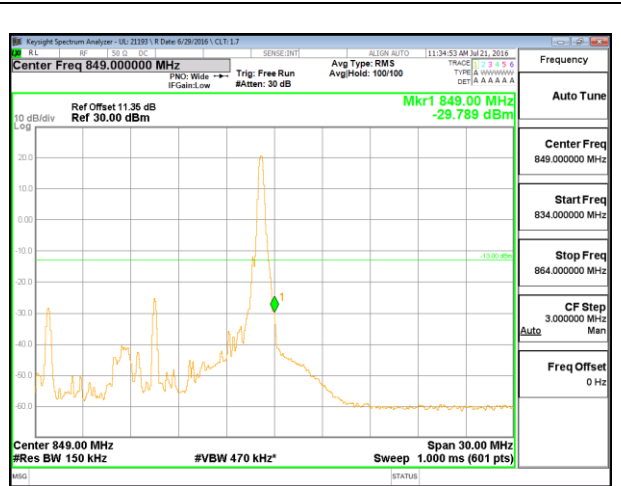

LTE B26 15MHz 16QAM High Channel 1RB