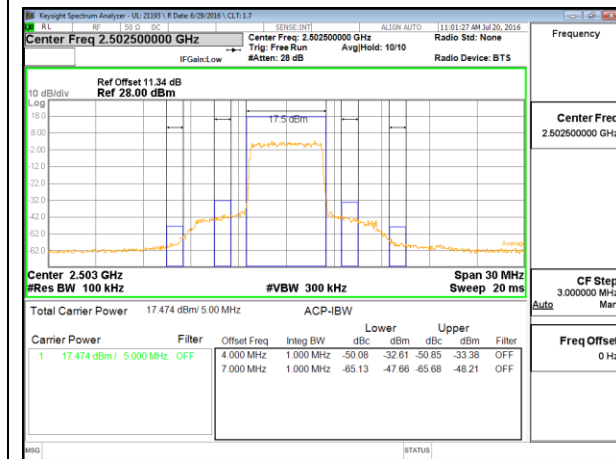

LTE B26 15MHz 16QAM Low Channel 1RB

LTE B26 15MHz 16QAM High Channel 1RB

LTE B26 15MHz 16QAM Low Channel FRB

LTE B26 15MHz 16QAM High Channel FRB

11.2. EMISSION MASK PLOTS LTE Band 7

LTE B7 5MHz QPSK Low Channel 1RB

LTE B7 5MHz QPSK High Channel 1RB

LTE B7 5MHz QPSK Low Channel FRB

LTE B7 5MHz QPSK High Channel FRB

LTE B7 5MHz QPSK Low Channel 1RB

LTE B7 5MHz QPSK High Channel 1RB

LTE Band 26-Part 90

LTE B26 1.4MHz QPSK Low Channel 1RB