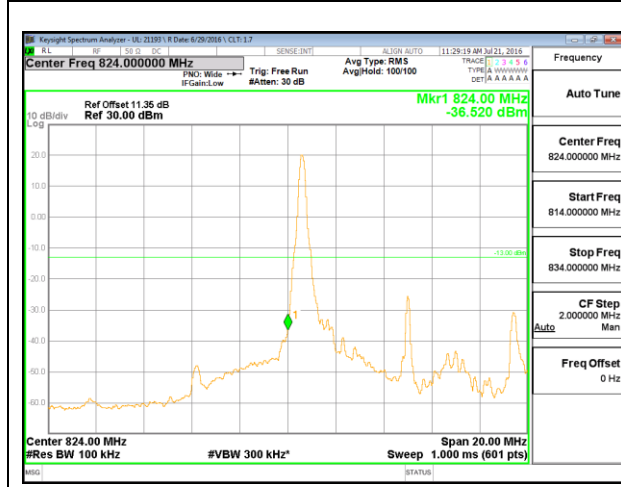

LTE B26 5MHz QPSK Low Channel FRB

LTE B26 5MHz QPSK High Channel FRB

LTE B26 5MHz 16QAM Low Channel 1RB

LTE B26 5MHz 16QAM High Channel 1RB

LTE B26 5MHz 16QAM Low Channel FRB

LTE B26 5MHz 16QAM High Channel FRB

LTE B26 10MHz QPSK Low Channel 1RB

LTE B26 10MHz QPSK High Channel 1RB

LTE B26 10MHz QPSK Low Channel FRB

LTE B26 10MHz QPSK High Channel FRB

LTE B26 10MHz 16QAM Low Channel 1RB

LTE B26 10MHz 16QAM High Channel 1RB

LTE B26 10MHz 16QAM Low Channel FRB

LTE B26 10MHz 16QAM High Channel FRB

LTE B26 15MHz QPSK Low Channel 1RB

LTE B26 15MHz QPSK High Channel 1RB

LTE B26 15MHz QPSK Low Channel FRB

LTE B26 15MHz QPSK High Channel FRB