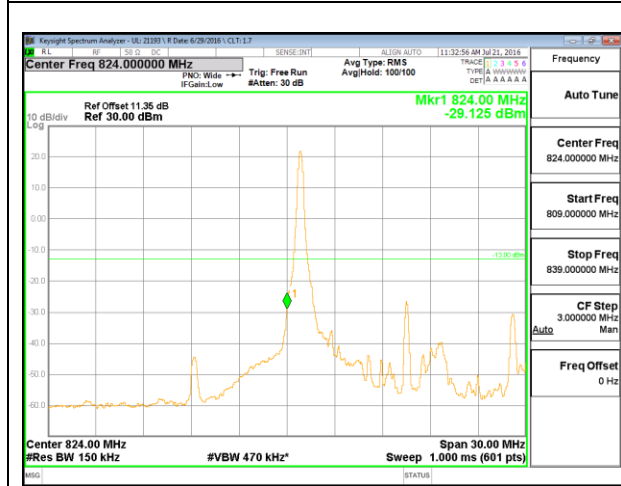

LTE B26 10MHz QPSK Low Channel 1RB

LTE B26 10MHz QPSK High Channel 1RB

LTE B26 10MHz QPSK Low Channel FRB

LTE B26 10MHz QPSK High Channel FRB

LTE B26 10MHz 16QAM Low Channel 1RB

LTE B26 10MHz 16QAM High Channel 1RB

LTE B26 10MHz 16QAM Low Channel FRB

LTE B26 10MHz 16QAM High Channel FRB

LTE B26 15MHz QPSK Low Channel 1RB

LTE B26 15MHz QPSK High Channel 1RB

LTE B26 15MHz QPSK Low Channel FRB

LTE B26 15MHz QPSK High Channel FRB