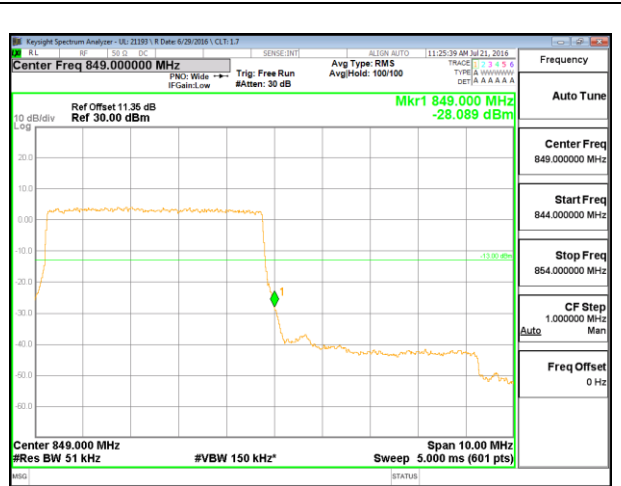

LTE B26 1.4MHz 16QAM Low Channel FRB

LTE B26 1.4MHz 16QAM High Channel FRB

LTE B26 3MHz QPSK Low Channel 1RB

LTE B26 3MHz QPSK High Channel 1RB

LTE B26 3MHz QPSK Low Channel FRB

LTE B26 3MHz QPSK High Channel FRB

LTE B26 3MHz 16QAM Low Channel 1RB

LTE B26 3MHz 16QAM High Channel 1RB

LTE B26 3MHz 16QAM Low Channel FRB

LTE B26 3MHz 16QAM High Channel FRB

LTE B26 5MHz QPSK Low Channel 1RB

LTE B26 5MHz QPSK High Channel 1RB

LTE B26 5MHz QPSK Low Channel FRB

LTE B26 5MHz QPSK High Channel FRB

LTE B26 5MHz 16QAM Low Channel 1RB

LTE B26 5MHz 16QAM High Channel 1RB

LTE B26 5MHz 16QAM Low Channel FRB

LTE B26 5MHz 16QAM High Channel FRB