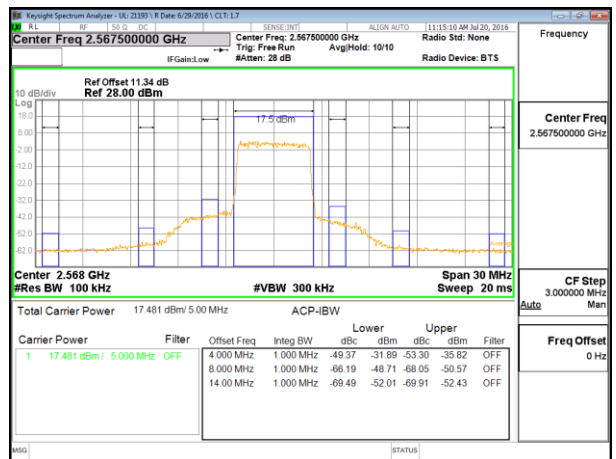

LTE B7 5MHz QPSK High Channel FRB