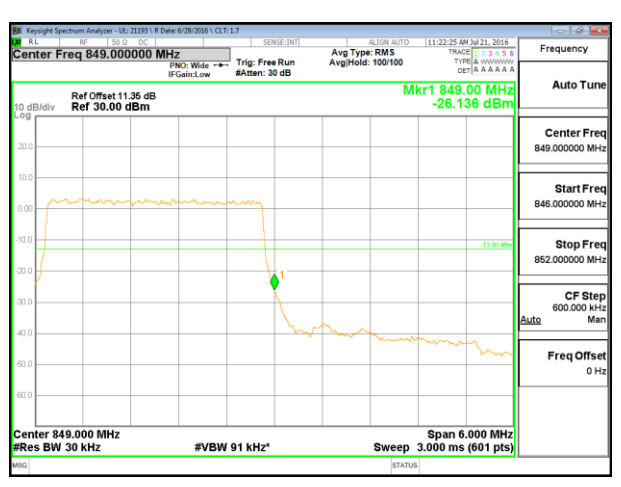

LTE Band 26-Part 22

LTE B26 1.4MHz QPSK Low Channel 1RB

LTE B26 1.4MHz QPSK High Channel 1RB

LTE B26 1.4MHz QPSK Low Channel FRB

LTE B26 1.4MHz QPSK High Channel FRB

LTE B26 1.4MHz 16QAM Low Channel 1RB

LTE B26 1.4MHz 16QAM High Channel 1RB

LTE B26 1.4MHz 16QAM Low Channel FRB

LTE B26 1.4MHz 16QAM High Channel FRB

LTE B26 3MHz QPSK Low Channel 1RB

LTE B26 3MHz QPSK High Channel 1RB

LTE B26 3MHz QPSK Low Channel FRB

LTE B26 3MHz QPSK High Channel FRB

LTE B26 3MHz 16QAM Low Channel 1RB

LTE B26 3MHz 16QAM High Channel 1RB

LTE B26 3MHz 16QAM Low Channel FRB

LTE B26 3MHz 16QAM High Channel FRB

LTE B26 5MHz QPSK Low Channel 1RB

LTE B26 5MHz QPSK High Channel 1RB