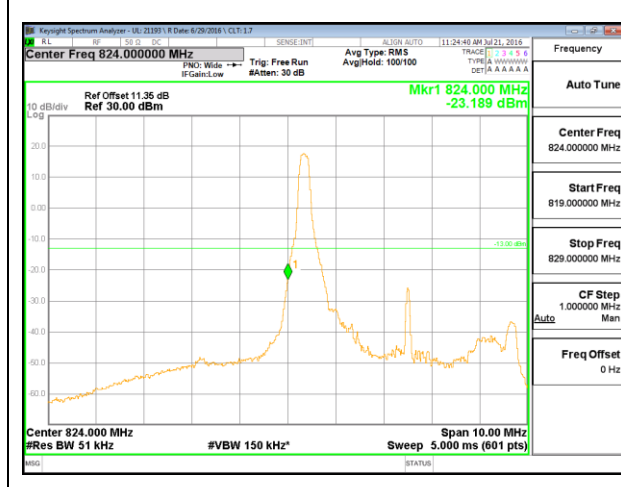

LTE B26 3MHz 16QAM Low Channel 1RB

LTE B26 3MHz 16QAM High Channel 1RB

LTE B26 3MHz 16QAM Low Channel FRB

LTE B26 3MHz 16QAM High Channel FRB

LTE B26 5MHz QPSK Low Channel 1RB

LTE B26 5MHz QPSK High Channel 1RB

LTE B26 5MHz QPSK Low Channel FRB

LTE B26 5MHz QPSK High Channel FRB

LTE B26 5MHz 16QAM Low Channel 1RB

LTE B26 5MHz 16QAM High Channel 1RB

LTE B26 5MHz 16QAM Low Channel FRB

LTE B26 5MHz 16QAM High Channel FRB