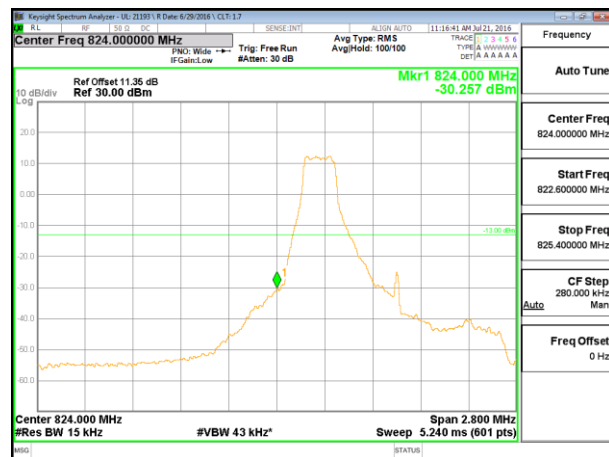

LTE Band 26-Part 22

LTE B26 1.4MHz QPSK Low Channel 1RB

LTE B26 1.4MHz QPSK High Channel 1RB

LTE B26 1.4MHz QPSK Low Channel FRB

LTE B26 1.4MHz QPSK High Channel FRB

LTE B26 1.4MHz 16QAM Low Channel 1RB

LTE B26 1.4MHz 16QAM High Channel 1RB

LTE B26 1.4MHz 16QAM Low Channel FRB

LTE B26 1.4MHz 16QAM High Channel FRB

LTE B26 3MHz QPSK Low Channel 1RB

LTE B26 3MHz QPSK High Channel 1RB

LTE B26 3MHz QPSK Low Channel FRB

LTE B26 3MHz QPSK High Channel FRB

LTE B26 3MHz 16QAM Low Channel 1RB

LTE B26 3MHz 16QAM High Channel 1RB

LTE B26 3MHz 16QAM Low Channel FRB

LTE B26 3MHz 16QAM High Channel FRB

LTE B26 5MHz QPSK Low Channel 1RB

LTE B26 5MHz QPSK High Channel 1RB