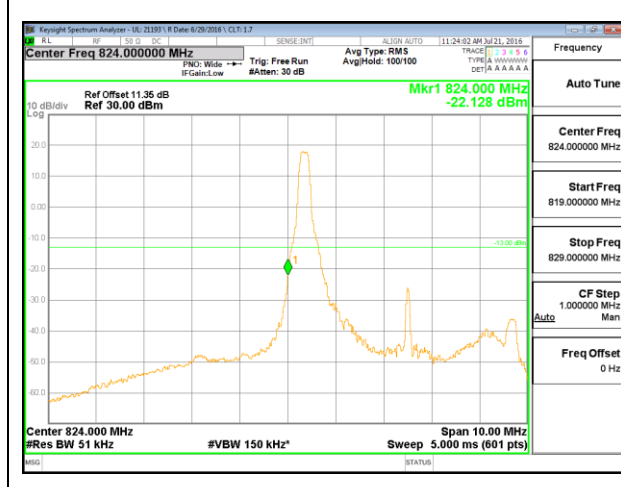

LTE B26 3MHz 16QAM Low Channel 1RB

LTE B26 3MHz 16QAM High Channel 1RB

LTE B26 3MHz 16QAM Low Channel FRB

LTE B26 3MHz 16QAM High Channel FRB

LTE B26 5MHz QPSK Low Channel 1RB

LTE B26 5MHz QPSK High Channel 1RB

LTE B26 5MHz QPSK Low Channel FRB

LTE B26 5MHz QPSK High Channel FRB

LTE B26 5MHz 16QAM Low Channel 1RB

LTE B26 5MHz 16QAM High Channel 1RB

LTE B26 5MHz 16QAM Low Channel FRB

LTE B26 5MHz 16QAM High Channel FRB