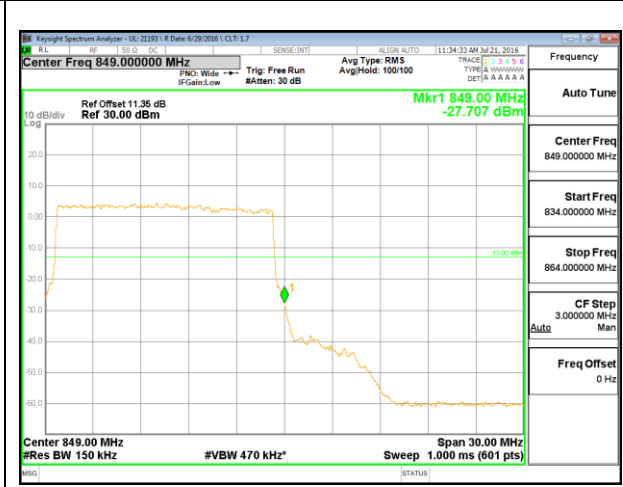

LTE B26 10MHz QPSK Low Channel 1RB

LTE B26 10MHz QPSK High Channel 1RB

LTE B26 10MHz QPSK Low Channel FRB

LTE B26 10MHz QPSK High Channel FRB

LTE B26 10MHz 16QAM Low Channel 1RB

LTE B26 10MHz 16QAM High Channel 1RB

LTE B26 10MHz 16QAM Low Channel FRB

LTE B26 10MHz 16QAM High Channel FRB

LTE B26 15MHz QPSK Low Channel 1RB

LTE B26 15MHz QPSK High Channel 1RB

LTE B26 15MHz QPSK Low Channel FRB

LTE B26 15MHz QPSK High Channel FRB

LTE B26 15MHz 16QAM Low Channel 1RB

LTE B26 15MHz 16QAM High Channel 1RB

LTE B26 15MHz 16QAM Low Channel FRB

LTE B26 15MHz 16QAM High Channel FRB

11.2. EMISSION MASK PLOTS LTE Band 7

LTE B7 5MHz QPSK Low Channel 1RB