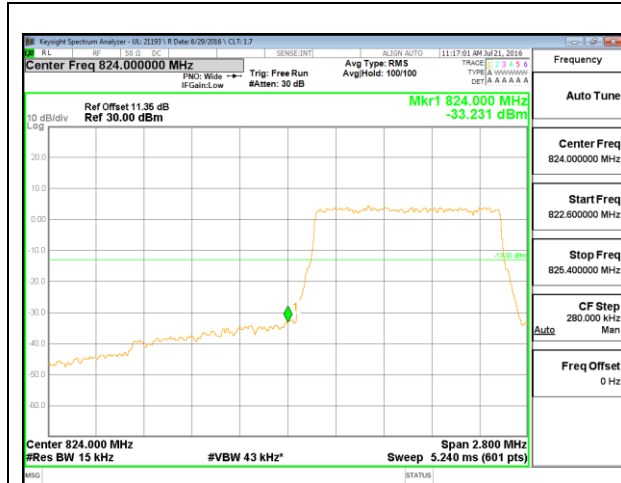

LTE Band 26-Part 22

LTE B26 1.4MHz QPSK Low Channel 1RB

LTE B26 1.4MHz QPSK High Channel 1RB

LTE B26 1.4MHz QPSK Low Channel FRB

LTE B26 1.4MHz QPSK High Channel FRB

LTE B26 1.4MHz 16QAM Low Channel 1RB

LTE B26 1.4MHz 16QAM High Channel 1RB

LTE B26 1.4MHz 16QAM Low Channel FRB

LTE B26 1.4MHz 16QAM High Channel FRB

LTE B26 3MHz QPSK Low Channel 1RB

LTE B26 3MHz QPSK High Channel 1RB

LTE B26 3MHz QPSK Low Channel FRB

LTE B26 3MHz QPSK High Channel FRB

LTE B26 3MHz 16QAM Low Channel 1RB

LTE B26 3MHz 16QAM High Channel 1RB

LTE B26 3MHz 16QAM Low Channel FRB

LTE B26 3MHz 16QAM High Channel FRB

LTE B26 5MHz QPSK Low Channel 1RB

LTE B26 5MHz QPSK High Channel 1RB