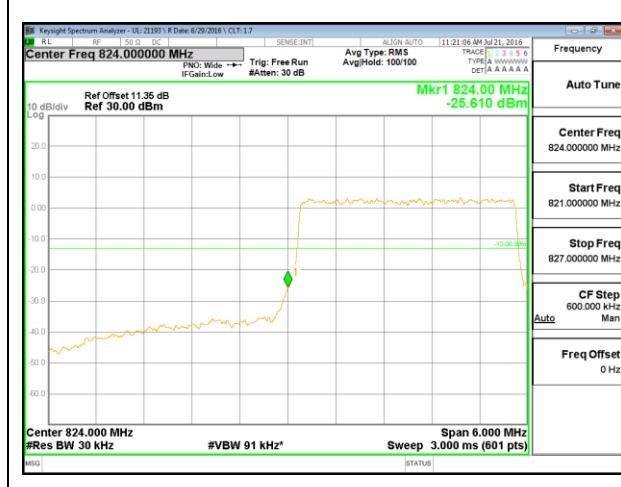

LTE Band 26-Part 22

LTE B26 1.4MHz QPSK Low Channel 1RB

LTE B26 1.4MHz QPSK High Channel 1RB

LTE B26 1.4MHz QPSK Low Channel FRB

LTE B26 1.4MHz QPSK High Channel FRB

LTE B26 1.4MHz 16QAM Low Channel 1RB

LTE B26 1.4MHz 16QAM High Channel 1RB

LTE B26 1.4MHz 16QAM Low Channel FRB

LTE B26 1.4MHz 16QAM High Channel FRB

LTE B26 3MHz QPSK Low Channel 1RB

LTE B26 3MHz QPSK High Channel 1RB

LTE B26 3MHz QPSK Low Channel FRB

LTE B26 3MHz QPSK High Channel FRB

LTE B26 3MHz 16QAM Low Channel 1RB

LTE B26 3MHz 16QAM High Channel 1RB

LTE B26 3MHz 16QAM Low Channel FRB

LTE B26 3MHz 16QAM High Channel FRB

LTE B26 5MHz QPSK Low Channel 1RB

LTE B26 5MHz QPSK High Channel 1RB

LTE B26 5MHz QPSK Low Channel FRB

LTE B26 5MHz QPSK High Channel FRB

LTE B26 5MHz 16QAM Low Channel 1RB

LTE B26 5MHz 16QAM High Channel 1RB

LTE B26 5MHz 16QAM Low Channel FRB

LTE B26 5MHz 16QAM High Channel FRB