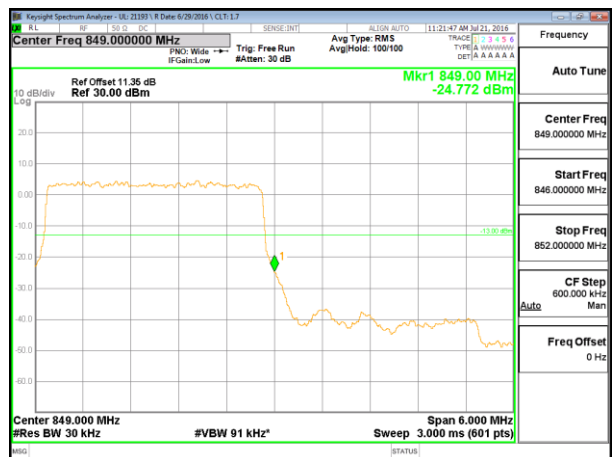

LTE Band 26-Part 22

LTE B26 1.4MHz QPSK Low Channel 1RB

LTE B26 1.4MHz QPSK High Channel 1RB

LTE B26 1.4MHz QPSK Low Channel FRB

LTE B26 1.4MHz QPSK High Channel FRB

LTE B26 1.4MHz 16QAM Low Channel 1RB

LTE B26 1.4MHz 16QAM High Channel 1RB

LTE B26 1.4MHz 16QAM Low Channel FRB

LTE B26 1.4MHz 16QAM High Channel FRB

LTE B26 3MHz QPSK Low Channel 1RB

LTE B26 3MHz QPSK High Channel 1RB

LTE B26 3MHz QPSK Low Channel FRB

LTE B26 3MHz QPSK High Channel FRB

LTE B26 3MHz 16QAM Low Channel 1RB

LTE B26 3MHz 16QAM High Channel 1RB

LTE B26 3MHz 16QAM Low Channel FRB

LTE B26 3MHz 16QAM High Channel FRB

LTE B26 5MHz QPSK Low Channel 1RB

LTE B26 5MHz QPSK High Channel 1RB