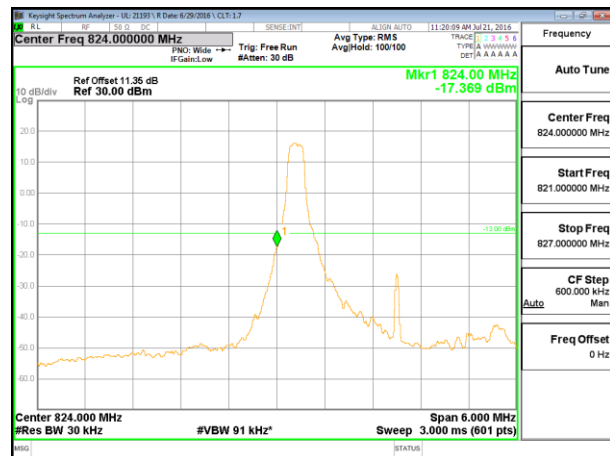

LTE Band 26-Part 22

LTE B26 1.4MHz QPSK Low Channel 1RB

LTE B26 1.4MHz QPSK High Channel 1RB

LTE B26 1.4MHz QPSK Low Channel FRB

LTE B26 1.4MHz QPSK High Channel FRB

LTE B26 1.4MHz 16QAM Low Channel 1RB

LTE B26 1.4MHz 16QAM High Channel 1RB

LTE B26 1.4MHz 16QAM Low Channel FRB

LTE B26 1.4MHz 16QAM High Channel FRB

LTE B26 3MHz QPSK Low Channel 1RB

LTE B26 3MHz QPSK High Channel 1RB

LTE B26 3MHz QPSK Low Channel FRB

LTE B26 3MHz QPSK High Channel FRB