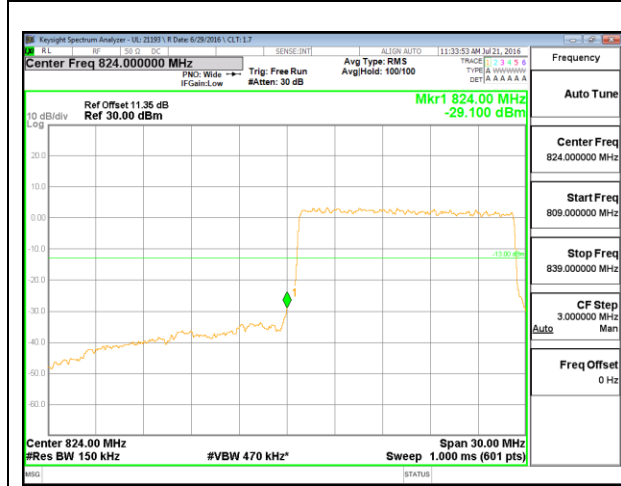

LTE B26 10MHz 16QAM Low Channel FRB

LTE B26 10MHz 16QAM High Channel FRB

LTE B26 15MHz QPSK Low Channel 1RB

LTE B26 15MHz QPSK High Channel 1RB

LTE B26 15MHz QPSK Low Channel FRB

LTE B26 15MHz QPSK High Channel FRB

LTE B26 15MHz 16QAM Low Channel 1RB

LTE B26 15MHz 16QAM High Channel 1RB

LTE B26 15MHz 16QAM Low Channel FRB

LTE B26 15MHz 16QAM High Channel FRB

11.2. EMISSION MASK PLOTS LTE Band 7

LTE B7 5MHz QPSK Low Channel 1RB