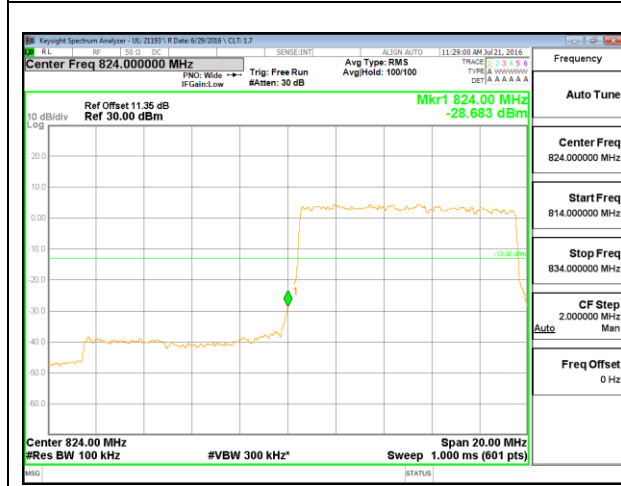

LTE B26 3MHz 16QAM Low Channel 1RB

LTE B26 3MHz 16QAM High Channel 1RB

LTE B26 3MHz 16QAM Low Channel FRB

LTE B26 3MHz 16QAM High Channel FRB

LTE B26 5MHz QPSK Low Channel 1RB

LTE B26 5MHz QPSK High Channel 1RB

LTE B26 5MHz QPSK Low Channel FRB

LTE B26 5MHz QPSK High Channel FRB

LTE B26 5MHz 16QAM Low Channel 1RB

LTE B26 5MHz 16QAM High Channel 1RB

LTE B26 5MHz 16QAM Low Channel FRB

LTE B26 5MHz 16QAM High Channel FRB

LTE B26 10MHz QPSK Low Channel 1RB

LTE B26 10MHz QPSK High Channel 1RB

LTE B26 10MHz QPSK Low Channel FRB

LTE B26 10MHz QPSK High Channel FRB

LTE B26 10MHz 16QAM Low Channel 1RB

LTE B26 10MHz 16QAM High Channel 1RB