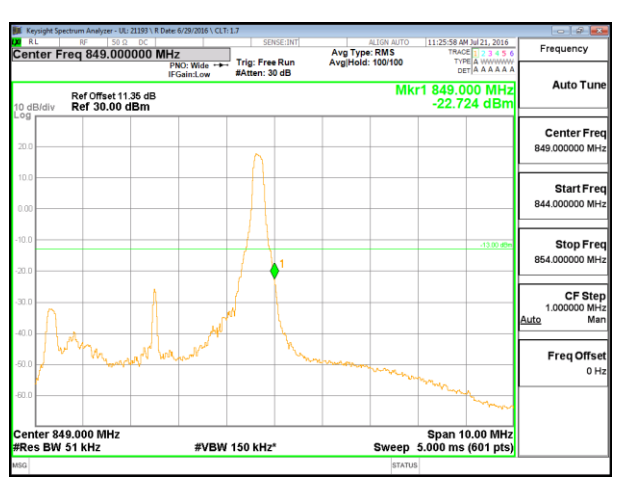

LTE B26 5MHz 16QAM High Channel 1RB