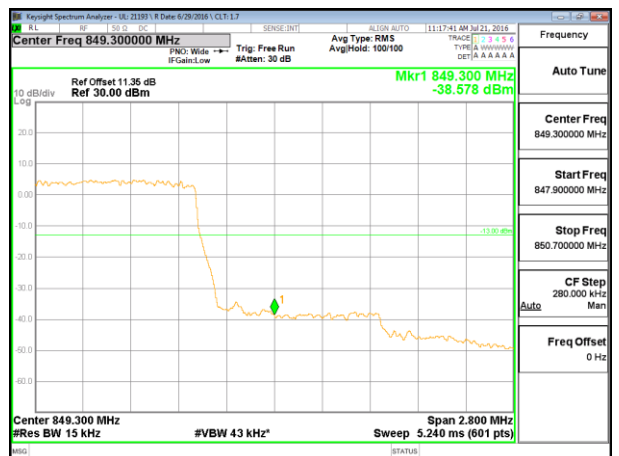

LTE Band 26-Part 22

LTE B26 1.4MHz QPSK Low Channel 1RB

LTE B26 1.4MHz QPSK High Channel 1RB

LTE B26 1.4MHz QPSK Low Channel FRB

LTE B26 1.4MHz QPSK High Channel FRB

LTE B26 1.4MHz 16QAM Low Channel 1RB

LTE B26 1.4MHz 16QAM High Channel 1RB

LTE B26 1.4MHz 16QAM Low Channel FRB

LTE B26 1.4MHz 16QAM High Channel FRB

LTE B26 3MHz QPSK Low Channel 1RB

LTE B26 3MHz QPSK High Channel 1RB

LTE B26 3MHz QPSK Low Channel FRB

LTE B26 3MHz QPSK High Channel FRB

LTE B26 3MHz 16QAM Low Channel 1RB

LTE B26 3MHz 16QAM High Channel 1RB

LTE B26 3MHz 16QAM Low Channel FRB

LTE B26 3MHz 16QAM High Channel FRB

LTE B26 5MHz QPSK Low Channel 1RB

LTE B26 5MHz QPSK High Channel 1RB