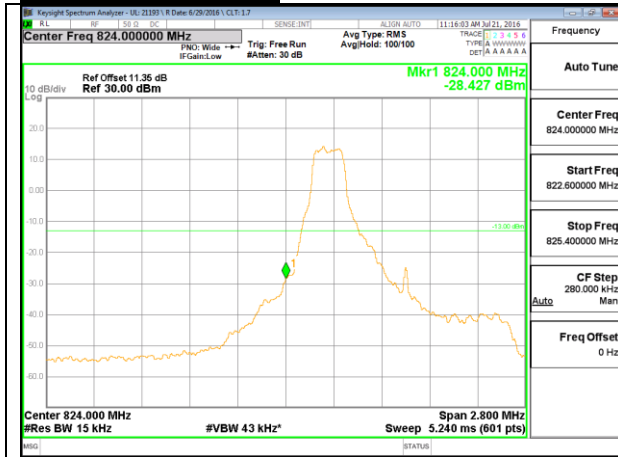

LTE Band 26-Part 22

LTE B26 1.4MHz QPSK Low Channel 1RB

LTE B26 1.4MHz QPSK High Channel 1RB

LTE B26 1.4MHz QPSK Low Channel FRB

LTE B26 1.4MHz QPSK High Channel FRB

LTE B26 1.4MHz 16QAM Low Channel 1RB

LTE B26 1.4MHz 16QAM High Channel 1RB

LTE B26 1.4MHz 16QAM Low Channel FRB

LTE B26 1.4MHz 16QAM High Channel FRB

LTE B26 3MHz QPSK Low Channel 1RB

LTE B26 3MHz QPSK High Channel 1RB

LTE B26 3MHz QPSK Low Channel FRB

LTE B26 3MHz QPSK High Channel FRB

LTE B26 3MHz 16QAM Low Channel 1RB

LTE B26 3MHz 16QAM High Channel 1RB

LTE B26 3MHz 16QAM Low Channel FRB

LTE B26 3MHz 16QAM High Channel FRB

LTE B26 5MHz QPSK Low Channel 1RB

LTE B26 5MHz QPSK High Channel 1RB