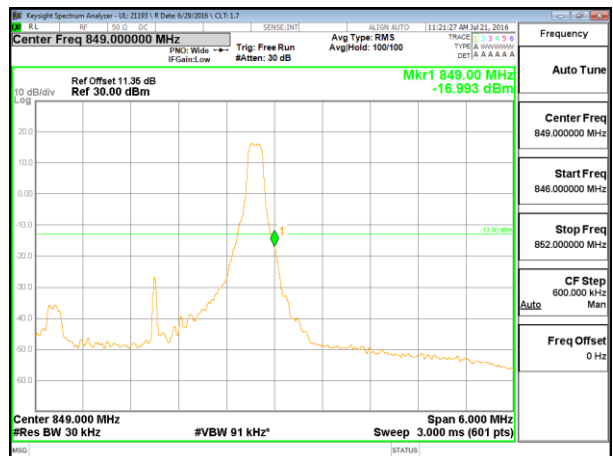

LTE Band 26-Part 22

LTE B26 1.4MHz QPSK Low Channel 1RB

LTE B26 1.4MHz QPSK High Channel 1RB

LTE B26 1.4MHz QPSK Low Channel FRB

LTE B26 1.4MHz QPSK High Channel FRB

LTE B26 1.4MHz 16QAM Low Channel 1RB

LTE B26 1.4MHz 16QAM High Channel 1RB

LTE B26 1.4MHz 16QAM Low Channel FRB

LTE B26 1.4MHz 16QAM High Channel FRB

LTE B26 3MHz QPSK Low Channel 1RB

LTE B26 3MHz QPSK High Channel 1RB

LTE B26 3MHz QPSK Low Channel FRB

LTE B26 3MHz QPSK High Channel FRB