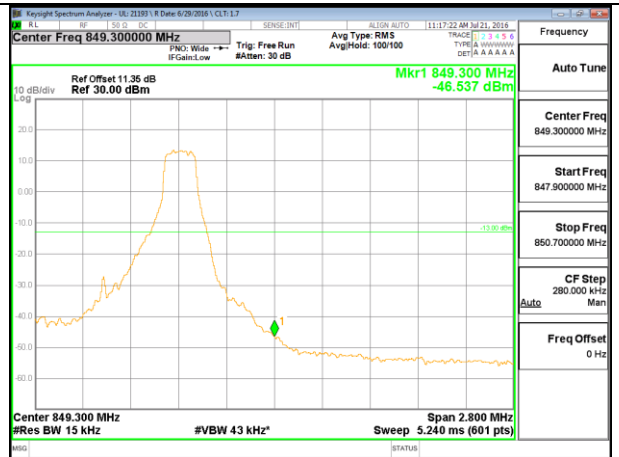

LTE Band 26-Part 22

LTE B26 1.4MHz QPSK Low Channel 1RB

LTE B26 1.4MHz QPSK High Channel 1RB

LTE B26 1.4MHz QPSK Low Channel FRB

LTE B26 1.4MHz QPSK High Channel FRB

LTE B26 1.4MHz 16QAM Low Channel 1RB

LTE B26 1.4MHz 16QAM High Channel 1RB

LTE B26 1.4MHz 16QAM Low Channel FRB

LTE B26 1.4MHz 16QAM High Channel FRB

LTE B26 3MHz QPSK Low Channel 1RB

LTE B26 3MHz QPSK High Channel 1RB

LTE B26 3MHz QPSK Low Channel FRB

LTE B26 3MHz QPSK High Channel FRB

LTE B26 3MHz 16QAM Low Channel 1RB

LTE B26 3MHz 16QAM High Channel 1RB

LTE B26 3MHz 16QAM Low Channel FRB

LTE B26 3MHz 16QAM High Channel FRB

LTE B26 5MHz QPSK Low Channel 1RB

LTE B26 5MHz QPSK High Channel 1RB