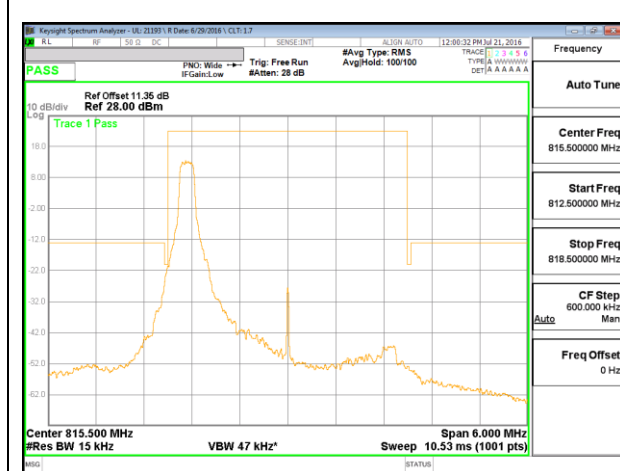

LTE B7 5MHz QPSK High Channel 1RB

LTE B7 5MHz QPSK Low Channel FRB

LTE B7 5MHz QPSK High Channel FRB

LTE B7 5MHz QPSK Low Channel 1RB

LTE B7 5MHz QPSK High Channel 1RB

LTE Band 26-Part 90

LTE B26 1.4MHz QPSK Low Channel 1RB

LTE B26 1.4MHz QPSK Low Channel FRB

LTE B26 1.4MHz 16QAM Low Channel 1RB

LTE B26 1.4MHz 16QAM Low Channel FRB

LTE B26 3MHz QPSK Low Channel 1RB

LTE B26 3MHz QPSK Low Channel FRB