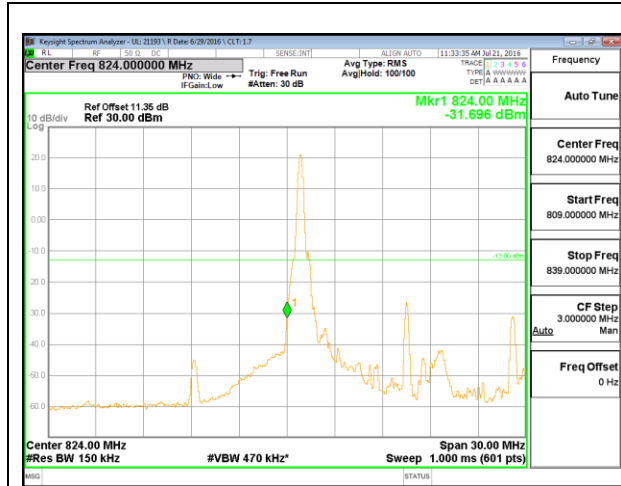

LTE B26 10MHz 16QAM Low Channel FRB

LTE B26 10MHz 16QAM High Channel FRB

LTE B26 15MHz QPSK Low Channel 1RB

LTE B26 15MHz QPSK High Channel 1RB

LTE B26 15MHz QPSK Low Channel FRB

LTE B26 15MHz QPSK High Channel FRB