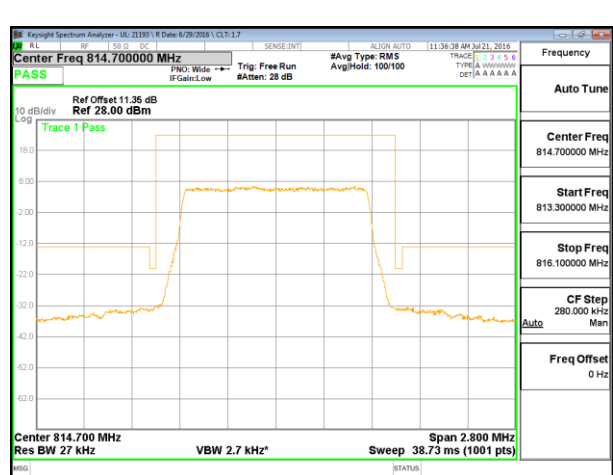

LTE B26 1.4MHz 16QAM Low Channel FRB