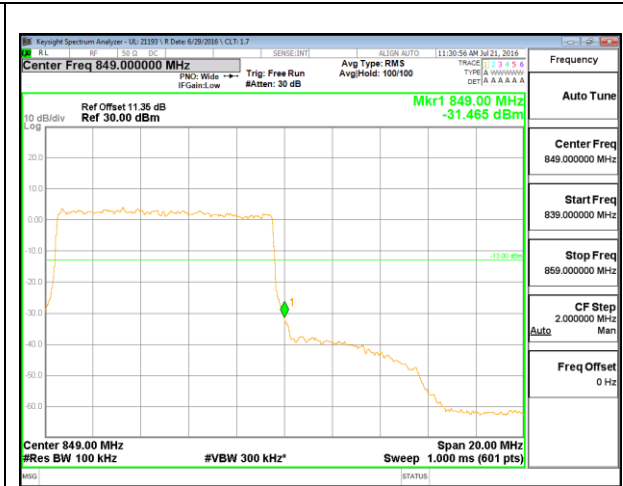

LTE B26 5MHz QPSK Low Channel FRB

LTE B26 5MHz QPSK High Channel FRB

LTE B26 5MHz 16QAM Low Channel 1RB

LTE B26 5MHz 16QAM High Channel 1RB

LTE B26 5MHz 16QAM Low Channel FRB

LTE B26 5MHz 16QAM High Channel FRB

LTE B26 10MHz QPSK Low Channel 1RB

LTE B26 10MHz QPSK High Channel 1RB

LTE B26 10MHz QPSK Low Channel FRB

LTE B26 10MHz QPSK High Channel FRB

LTE B26 10MHz 16QAM Low Channel 1RB

LTE B26 10MHz 16QAM High Channel 1RB

LTE B26 10MHz 16QAM Low Channel FRB

LTE B26 10MHz 16QAM High Channel FRB

LTE B26 15MHz QPSK Low Channel 1RB

LTE B26 15MHz QPSK High Channel 1RB

LTE B26 15MHz QPSK Low Channel FRB

LTE B26 15MHz QPSK High Channel FRB