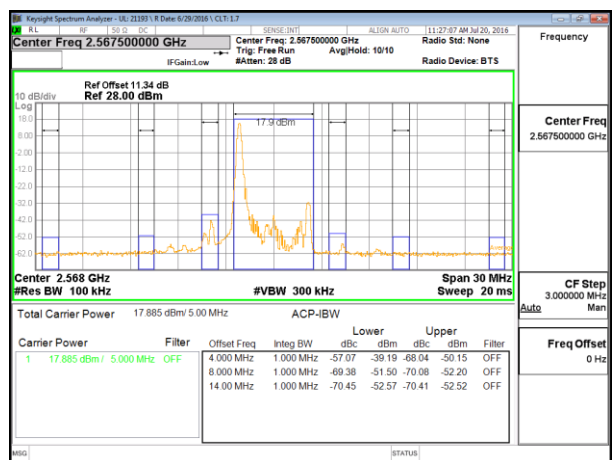

LTE B7 5MHz QPSK High Channel 1RB

LTE B7 5MHz QPSK Low Channel FRB

LTE B7 5MHz QPSK High Channel FRB

LTE B7 5MHz QPSK Low Channel 1RB

LTE B7 5MHz QPSK High Channel 1RB

LTE Band 26-Part 90

LTE B26 1.4MHz QPSK Low Channel 1RB