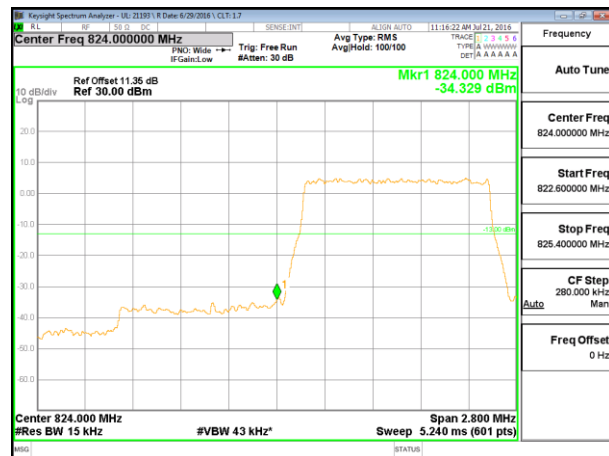

LTE Band 26-Part 22

LTE B26 1.4MHz QPSK Low Channel 1RB

LTE B26 1.4MHz QPSK High Channel 1RB

LTE B26 1.4MHz QPSK Low Channel FRB

LTE B26 1.4MHz QPSK High Channel FRB

LTE B26 1.4MHz 16QAM Low Channel 1RB

LTE B26 1.4MHz 16QAM High Channel 1RB

LTE B26 1.4MHz 16QAM Low Channel FRB

LTE B26 1.4MHz 16QAM High Channel FRB

LTE B26 3MHz QPSK Low Channel 1RB

LTE B26 3MHz QPSK High Channel 1RB

LTE B26 3MHz QPSK Low Channel FRB

LTE B26 3MHz QPSK High Channel FRB

LTE B26 3MHz 16QAM Low Channel 1RB

LTE B26 3MHz 16QAM High Channel 1RB

LTE B26 3MHz 16QAM Low Channel FRB

LTE B26 3MHz 16QAM High Channel FRB

LTE B26 5MHz QPSK Low Channel 1RB

LTE B26 5MHz QPSK High Channel 1RB