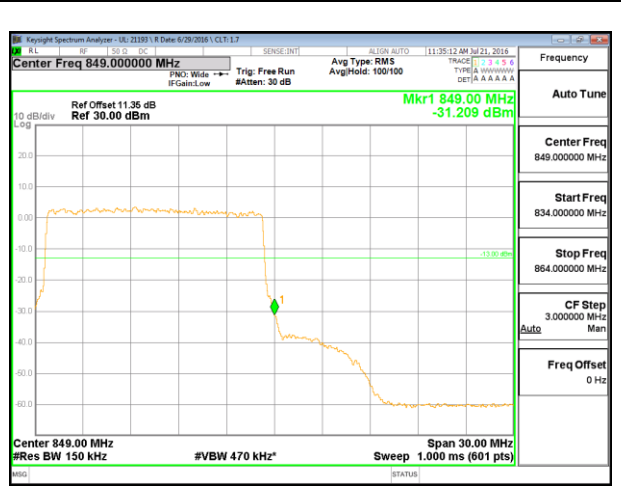

LTE B26 10MHz QPSK Low Channel 1RB

LTE B26 10MHz QPSK High Channel 1RB

LTE B26 10MHz QPSK Low Channel FRB

LTE B26 10MHz QPSK High Channel FRB

LTE B26 10MHz 16QAM Low Channel 1RB

LTE B26 10MHz 16QAM High Channel 1RB

LTE B26 10MHz 16QAM Low Channel FRB

LTE B26 10MHz 16QAM High Channel FRB

LTE B26 15MHz QPSK Low Channel 1RB

LTE B26 15MHz QPSK High Channel 1RB

LTE B26 15MHz QPSK Low Channel FRB

LTE B26 15MHz QPSK High Channel FRB

LTE B26 15MHz 16QAM Low Channel 1RB

LTE B26 15MHz 16QAM High Channel 1RB

LTE B26 15MHz 16QAM Low Channel FRB

LTE B26 15MHz 16QAM High Channel FRB

11.2. EMISSION MASK PLOTS LTE Band 7

LTE B7 5MHz QPSK Low Channel 1RB