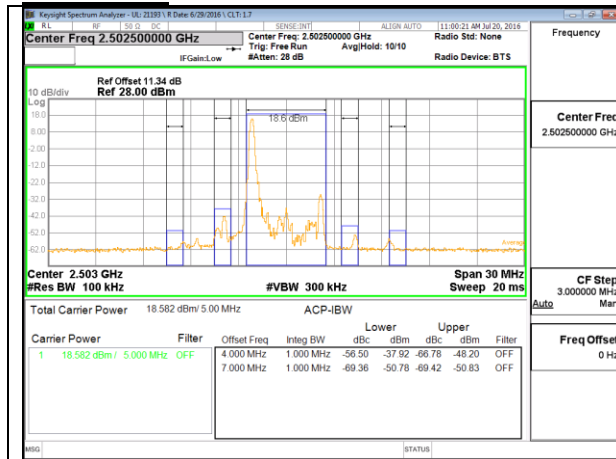

LTE B26 15MHz 16QAM Low Channel 1RB

LTE B26 15MHz 16QAM High Channel 1RB

LTE B26 15MHz 16QAM Low Channel FRB

LTE B26 15MHz 16QAM High Channel FRB

11.2. EMISSION MASK PLOTS LTE Band 7

LTE B7 5MHz QPSK Low Channel 1RB