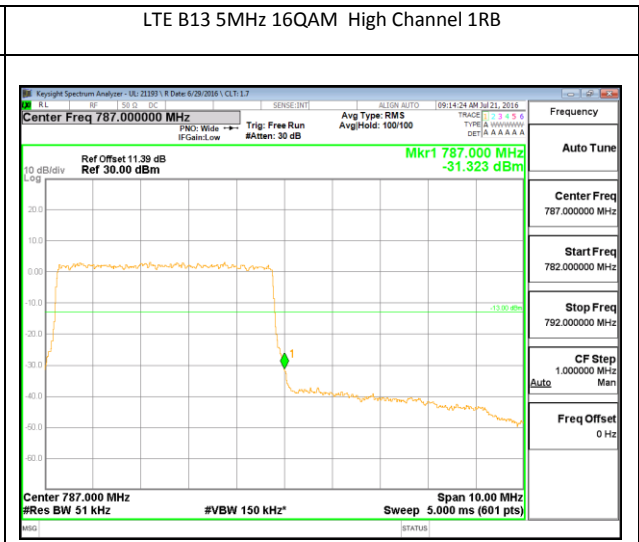

LTE Band 12

LTE B12 1.4MHz QPSK Low Channel 1RB

LTE B12 1.4MHz QPSK High Channel 1RB

LTE B12 1.4MHz QPSK Low Channel FRB

LTE B12 1.4MHz QPSK High Channel FRB

LTE B12 1.4MHz 16QAM Low Channel 1RB

LTE B12 1.4MHz 16QAM High Channel 1RB

LTE B12 1.4MHz 16QAM Low Channel FRB

LTE B12 1.4MHz 16QAM High Channel FRB

LTE B12 3MHz QPSK Low Channel 1RB

LTE B12 3MHz QPSK High Channel 1RB

LTE Band 13

LTE B13 5MHz QPSK Low Channel 1RB

LTE B13 5MHz QPSK High Channel 1RB

LTE B13 5MHz QPSK Low Channel FRB

LTE B13 5MHz QPSK High Channel FRB

LTE Band 17

LTE B17 5MHz QPSK Low Channel 1RB

LTE B17 5MHz QPSK High Channel 1RB

LTE B17 5MHz QPSK Low Channel FRB

LTE B17 5MHz QPSK High Channel FRB