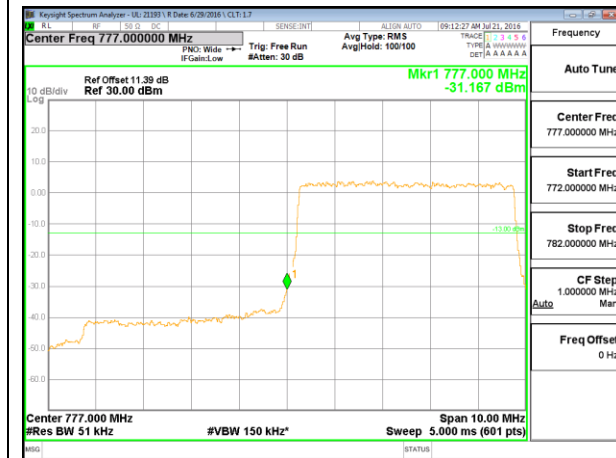

LTE Band 12

LTE B12 1.4MHz QPSK Low Channel 1RB

LTE B12 1.4MHz QPSK High Channel 1RB

LTE B12 1.4MHz QPSK Low Channel FRB

LTE B12 1.4MHz QPSK High Channel FRB

LTE B12 1.4MHz 16QAM Low Channel 1RB

LTE B12 1.4MHz 16QAM High Channel 1RB

LTE B12 1.4MHz 16QAM Low Channel FRB

LTE B12 1.4MHz 16QAM High Channel FRB

LTE B12 3MHz QPSK Low Channel 1RB

LTE B12 3MHz QPSK High Channel 1RB

LTE Band 13

LTE B13 5MHz QPSK Low Channel 1RB

LTE B13 5MHz QPSK High Channel 1RB

LTE B13 5MHz QPSK Low Channel FRB

LTE B13 5MHz QPSK High Channel FRB

LTE Band 17

LTE B17 5MHz QPSK Low Channel 1RB

LTE B17 5MHz QPSK High Channel 1RB

LTE B17 5MHz QPSK Low Channel FRB

LTE B17 5MHz QPSK High Channel FRB