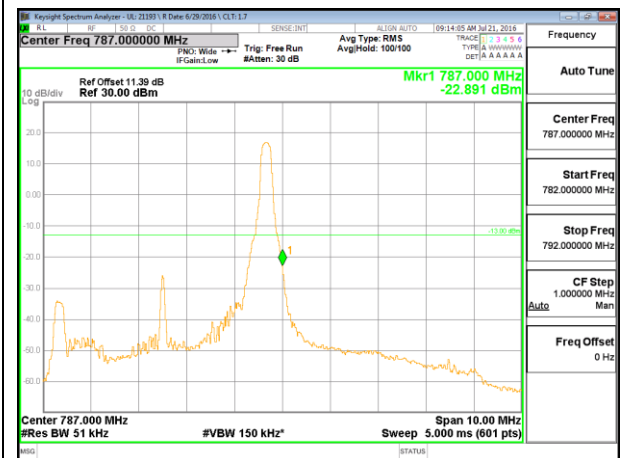

LTE B12 1.4MHz 16QAM Low Channel FRB

LTE B12 1.4MHz 16QAM High Channel FRB

LTE B12 3MHz QPSK Low Channel 1RB

LTE B12 3MHz QPSK High Channel 1RB

LTE Band 13

LTE B13 5MHz QPSK Low Channel 1RB

LTE B13 5MHz QPSK High Channel 1RB

LTE B13 5MHz QPSK Low Channel FRB

LTE B13 5MHz QPSK High Channel FRB

LTE Band 17

LTE B17 5MHz QPSK Low Channel 1RB

LTE B17 5MHz QPSK High Channel 1RB

LTE B17 5MHz QPSK Low Channel FRB

LTE B17 5MHz QPSK High Channel FRB