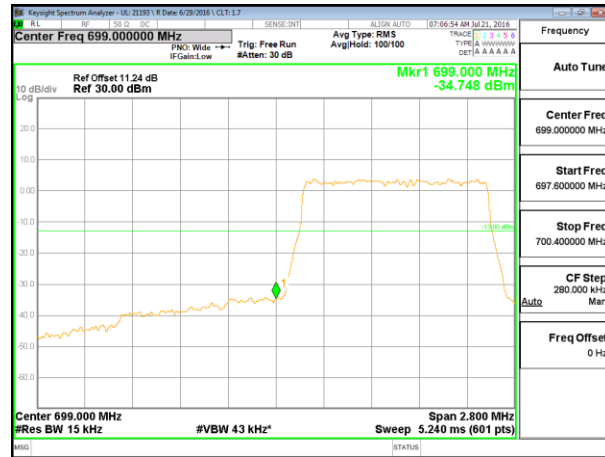

LTE Band 12

LTE B12 1.4MHz QPSK Low Channel 1RB

LTE B12 1.4MHz QPSK High Channel 1RB

LTE B12 1.4MHz QPSK Low Channel FRB

LTE B12 1.4MHz QPSK High Channel FRB

LTE B12 1.4MHz 16QAM Low Channel 1RB

LTE B12 1.4MHz 16QAM High Channel 1RB

LTE B12 1.4MHz 16QAM Low Channel FRB

LTE B12 1.4MHz 16QAM High Channel FRB

LTE B12 3MHz QPSK Low Channel 1RB

LTE B12 3MHz QPSK High Channel 1RB

LTE Band 13

LTE B13 5MHz QPSK Low Channel 1RB

LTE B13 5MHz QPSK High Channel 1RB