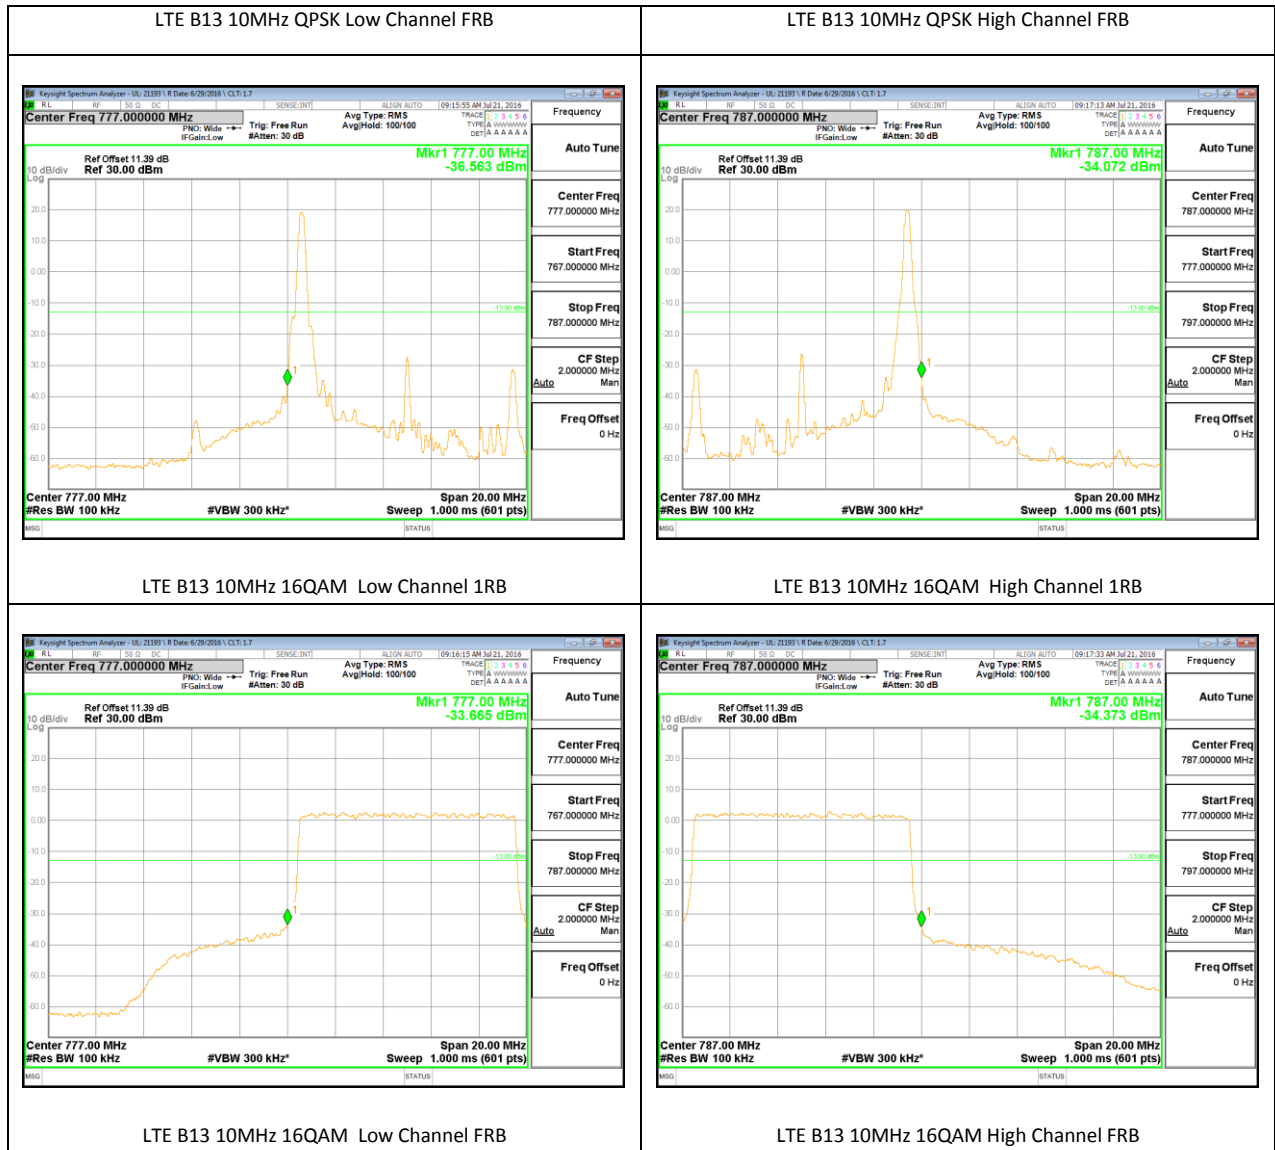

LTE Band 12

LTE B12 1.4MHz QPSK Low Channel 1RB

LTE B12 1.4MHz QPSK High Channel 1RB

LTE B12 1.4MHz QPSK Low Channel FRB

LTE B12 1.4MHz QPSK High Channel FRB

LTE B12 1.4MHz 16QAM Low Channel 1RB

LTE B12 1.4MHz 16QAM High Channel 1RB

LTE B12 1.4MHz 16QAM Low Channel FRB

LTE B12 1.4MHz 16QAM High Channel FRB

LTE B12 3MHz QPSK Low Channel 1RB

LTE B12 3MHz QPSK High Channel 1RB

LTE Band 13

LTE B13 5MHz QPSK Low Channel 1RB

LTE B13 5MHz QPSK High Channel 1RB

LTE B13 5MHz QPSK Low Channel FRB

LTE B13 5MHz QPSK High Channel FRB

LTE Band 17

LTE B17 5MHz QPSK Low Channel 1RB

LTE B17 5MHz QPSK High Channel 1RB

LTE B17 5MHz QPSK Low Channel FRB

LTE B17 5MHz QPSK High Channel FRB