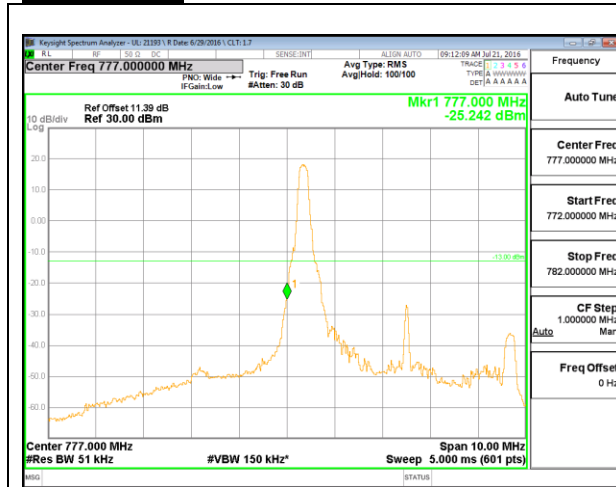

LTE Band 12

LTE B12 1.4MHz QPSK Low Channel 1RB

LTE B12 1.4MHz QPSK High Channel 1RB

LTE B12 1.4MHz QPSK Low Channel FRB

LTE B12 1.4MHz QPSK High Channel FRB

LTE B12 1.4MHz 16QAM Low Channel 1RB

LTE B12 1.4MHz 16QAM High Channel 1RB

LTE B12 1.4MHz 16QAM Low Channel FRB

LTE B12 1.4MHz 16QAM High Channel FRB

LTE B12 3MHz QPSK Low Channel 1RB

LTE B12 3MHz QPSK High Channel 1RB

LTE Band 13

LTE B13 5MHz QPSK Low Channel 1RB

LTE B13 5MHz QPSK High Channel 1RB

LTE B13 5MHz QPSK Low Channel FRB

LTE B13 5MHz QPSK High Channel FRB

LTE Band 17

LTE B17 5MHz QPSK Low Channel 1RB

LTE B17 5MHz QPSK High Channel 1RB

LTE B17 5MHz QPSK Low Channel FRB

LTE B17 5MHz QPSK High Channel FRB