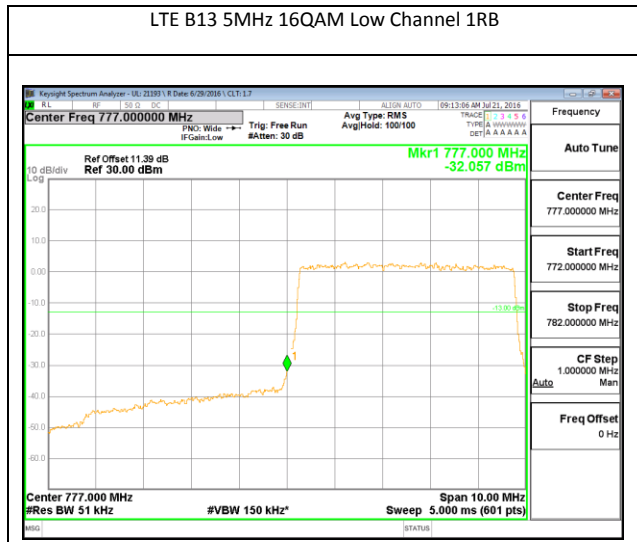

LTE Band 12

LTE B12 1.4MHz QPSK Low Channel 1RB

LTE B12 1.4MHz QPSK High Channel 1RB

LTE B12 1.4MHz QPSK Low Channel FRB

LTE B12 1.4MHz QPSK High Channel FRB

LTE B12 1.4MHz 16QAM Low Channel 1RB

LTE B12 1.4MHz 16QAM High Channel 1RB

LTE B12 1.4MHz 16QAM Low Channel FRB

LTE B12 1.4MHz 16QAM High Channel FRB

LTE B12 3MHz QPSK Low Channel 1RB

LTE B12 3MHz QPSK High Channel 1RB

LTE Band 13

LTE B13 5MHz QPSK Low Channel 1RB

LTE B13 5MHz QPSK High Channel 1RB

LTE B13 5MHz QPSK Low Channel FRB

LTE B13 5MHz QPSK High Channel FRB

LTE Band 17

LTE B17 5MHz QPSK Low Channel 1RB

LTE B17 5MHz QPSK High Channel 1RB

LTE B17 5MHz QPSK Low Channel FRB

LTE B17 5MHz QPSK High Channel FRB