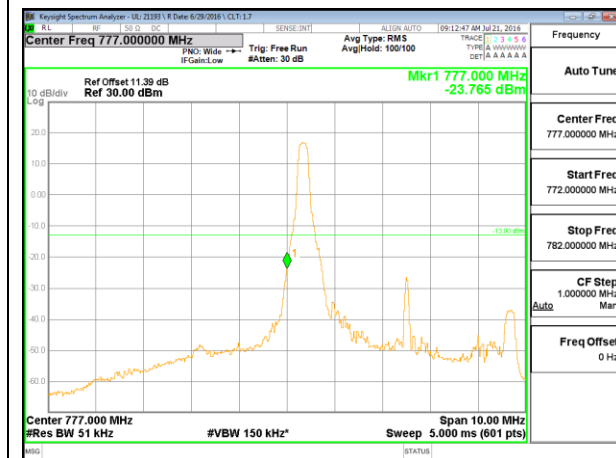

LTE B12 1.4MHz 16QAM Low Channel FRB

LTE B12 1.4MHz 16QAM High Channel FRB

LTE B12 3MHz QPSK Low Channel 1RB

LTE B12 3MHz QPSK High Channel 1RB

LTE Band 13

LTE B13 5MHz QPSK Low Channel 1RB

LTE B13 5MHz QPSK High Channel 1RB

LTE B13 5MHz QPSK Low Channel FRB

LTE B13 5MHz QPSK High Channel FRB

LTE Band 17

LTE B17 5MHz QPSK Low Channel 1RB

LTE B17 5MHz QPSK High Channel 1RB

LTE B17 5MHz QPSK Low Channel FRB

LTE B17 5MHz QPSK High Channel FRB