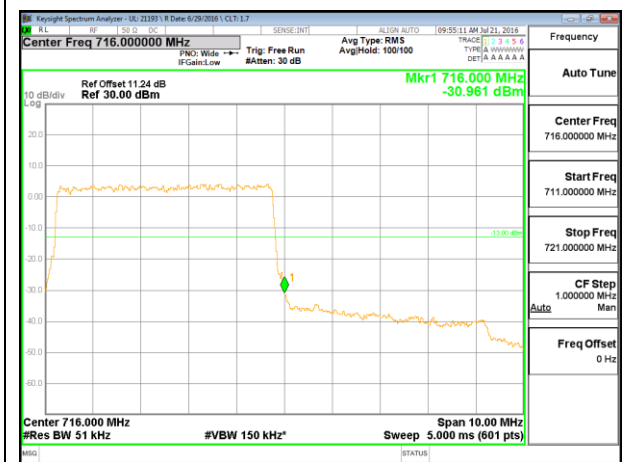

LTE B13 5MHz QPSK Low Channel FRB

LTE B13 5MHz QPSK High Channel FRB

LTE Band 17

LTE B17 5MHz QPSK Low Channel 1RB

LTE B17 5MHz QPSK High Channel 1RB

LTE B17 5MHz QPSK Low Channel FRB

LTE B17 5MHz QPSK High Channel FRB