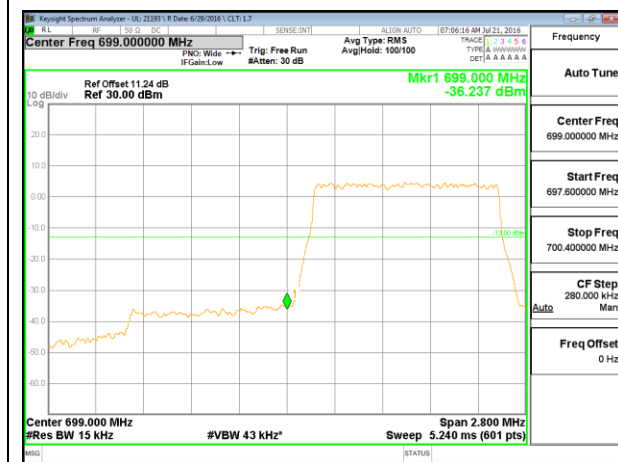

LTE Band 12

LTE B12 1.4MHz QPSK Low Channel 1RB

LTE B12 1.4MHz QPSK High Channel 1RB

LTE B12 1.4MHz QPSK Low Channel FRB

LTE B12 1.4MHz QPSK High Channel FRB

LTE B12 1.4MHz 16QAM Low Channel 1RB

LTE B12 1.4MHz 16QAM High Channel 1RB

LTE B12 1.4MHz 16QAM Low Channel FRB

LTE B12 1.4MHz 16QAM High Channel FRB

LTE B12 3MHz QPSK Low Channel 1RB

LTE B12 3MHz QPSK High Channel 1RB

LTE Band 13

LTE B13 5MHz QPSK Low Channel 1RB

LTE B13 5MHz QPSK High Channel 1RB