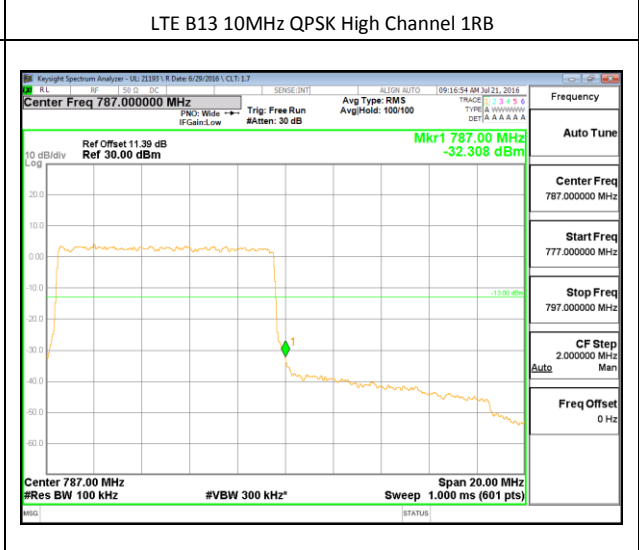

LTE B12 1.4MHz 16QAM Low Channel FRB

LTE B12 1.4MHz 16QAM High Channel FRB

LTE B12 3MHz QPSK Low Channel 1RB

LTE B12 3MHz QPSK High Channel 1RB

LTE Band 13

LTE B13 5MHz QPSK Low Channel 1RB

LTE B13 5MHz QPSK High Channel 1RB

LTE B13 5MHz QPSK Low Channel FRB

LTE B13 5MHz QPSK High Channel FRB

LTE Band 17

LTE B17 5MHz QPSK Low Channel 1RB

LTE B17 5MHz QPSK High Channel 1RB

LTE B17 5MHz QPSK Low Channel FRB

LTE B17 5MHz QPSK High Channel FRB