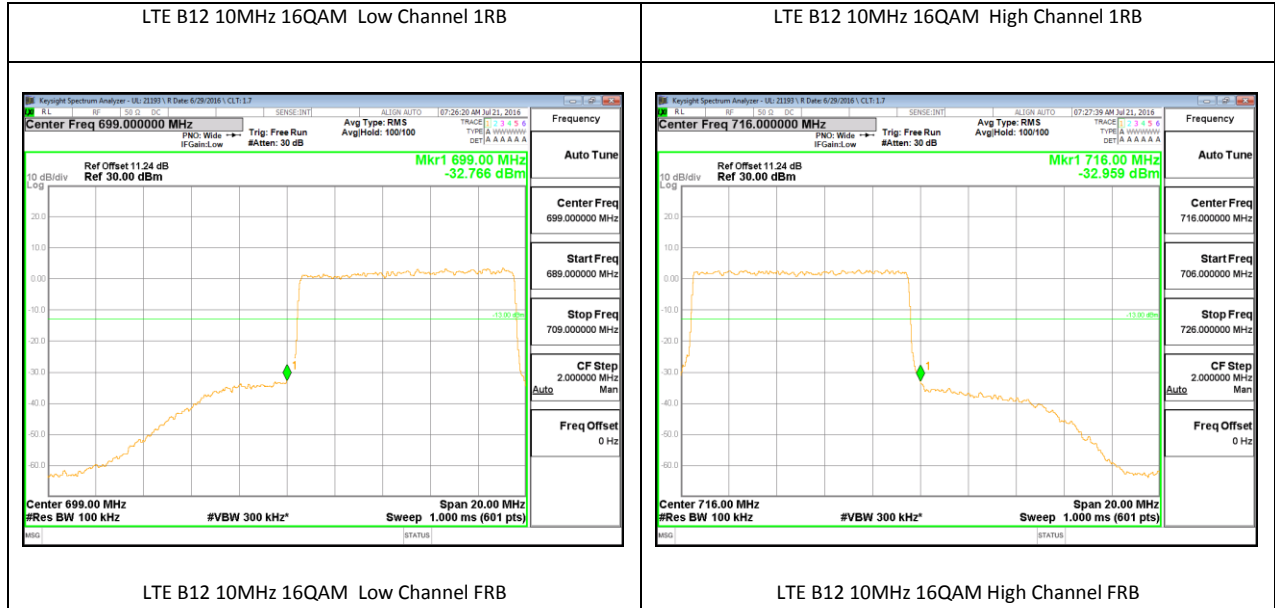

LTE Band 12

LTE B12 1.4MHz QPSK Low Channel 1RB

LTE B12 1.4MHz QPSK High Channel 1RB

LTE B12 1.4MHz QPSK Low Channel FRB

LTE B12 1.4MHz QPSK High Channel FRB

LTE B12 1.4MHz 16QAM Low Channel 1RB

LTE B12 1.4MHz 16QAM High Channel 1RB

LTE B12 1.4MHz 16QAM Low Channel FRB

LTE B12 1.4MHz 16QAM High Channel FRB

LTE B12 3MHz QPSK Low Channel 1RB

LTE B12 3MHz QPSK High Channel 1RB

LTE Band 13

LTE B13 5MHz QPSK Low Channel 1RB

LTE B13 5MHz QPSK High Channel 1RB

LTE B13 5MHz QPSK Low Channel FRB

LTE B13 5MHz QPSK High Channel FRB

LTE Band 17

LTE B17 5MHz QPSK Low Channel 1RB

LTE B17 5MHz QPSK High Channel 1RB

LTE B17 5MHz QPSK Low Channel FRB

LTE B17 5MHz QPSK High Channel FRB