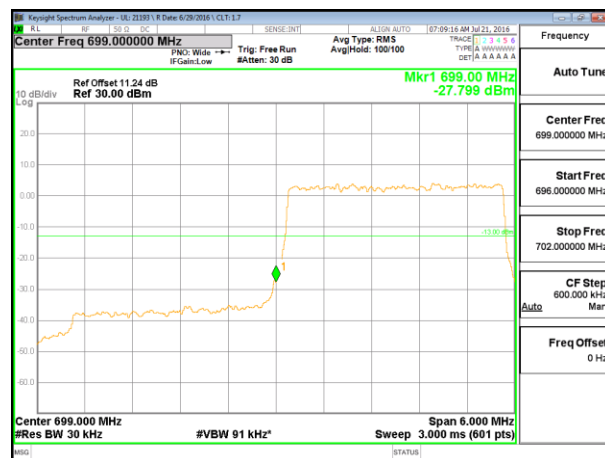

LTE Band 12

LTE B12 1.4MHz QPSK Low Channel 1RB

LTE B12 1.4MHz QPSK High Channel 1RB

LTE B12 1.4MHz QPSK Low Channel FRB

LTE B12 1.4MHz QPSK High Channel FRB

LTE B12 1.4MHz 16QAM Low Channel 1RB

LTE B12 1.4MHz 16QAM High Channel 1RB

LTE B12 1.4MHz 16QAM Low Channel FRB

LTE B12 1.4MHz 16QAM High Channel FRB

LTE B12 3MHz QPSK Low Channel 1RB

LTE B12 3MHz QPSK High Channel 1RB

LTE Band 13

LTE B13 5MHz QPSK Low Channel 1RB

LTE B13 5MHz QPSK High Channel 1RB