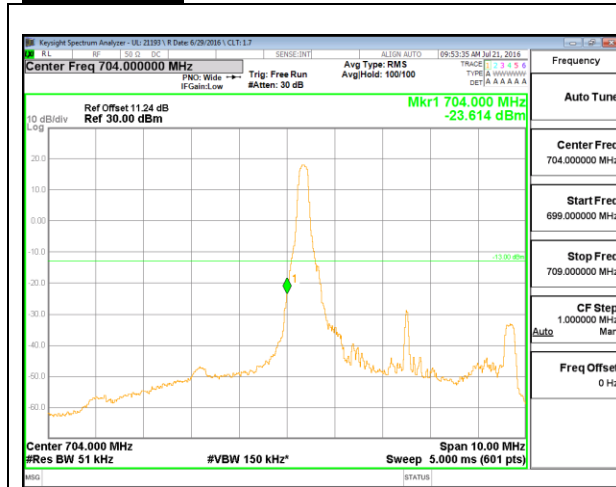

LTE B13 5MHz QPSK Low Channel FRB

LTE B13 5MHz QPSK High Channel FRB

LTE Band 17

LTE B17 5MHz QPSK Low Channel 1RB

LTE B17 5MHz QPSK High Channel 1RB

LTE B17 5MHz QPSK Low Channel FRB

LTE B17 5MHz QPSK High Channel FRB