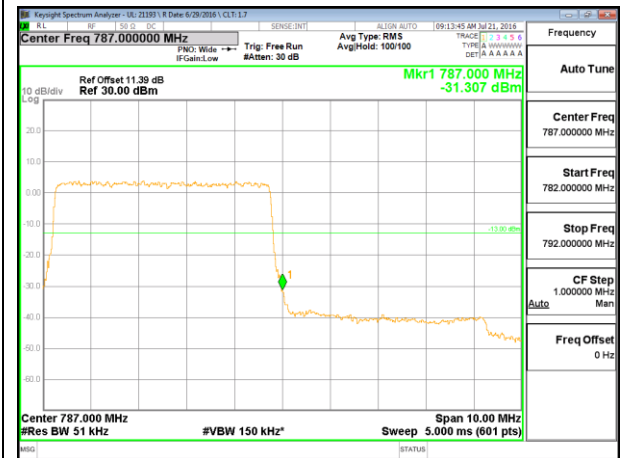

LTE Band 12

LTE B12 1.4MHz QPSK Low Channel 1RB

LTE B12 1.4MHz QPSK High Channel 1RB

LTE B12 1.4MHz QPSK Low Channel FRB

LTE B12 1.4MHz QPSK High Channel FRB

LTE B12 1.4MHz 16QAM Low Channel 1RB

LTE B12 1.4MHz 16QAM High Channel 1RB

LTE B12 1.4MHz 16QAM Low Channel FRB

LTE B12 1.4MHz 16QAM High Channel FRB

LTE B12 3MHz QPSK Low Channel 1RB

LTE B12 3MHz QPSK High Channel 1RB

LTE Band 13

LTE B13 5MHz QPSK Low Channel 1RB

LTE B13 5MHz QPSK High Channel 1RB

LTE B13 5MHz QPSK Low Channel FRB

LTE B13 5MHz QPSK High Channel FRB

LTE Band 17

LTE B17 5MHz QPSK Low Channel 1RB

LTE B17 5MHz QPSK High Channel 1RB

LTE B17 5MHz QPSK Low Channel FRB

LTE B17 5MHz QPSK High Channel FRB