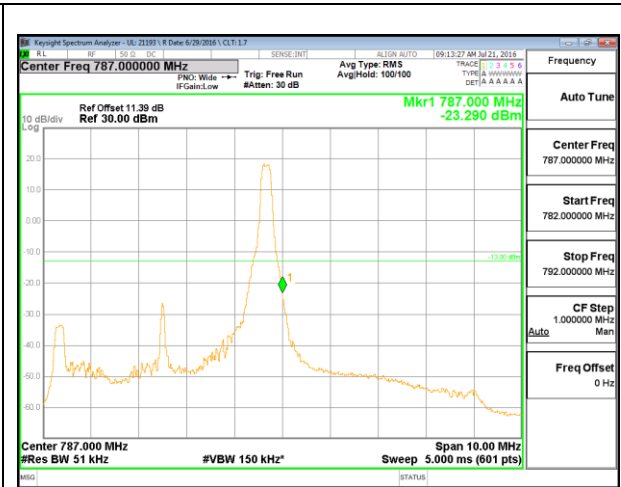

LTE B12 1.4MHz 16QAM Low Channel FRB

LTE B12 1.4MHz 16QAM High Channel FRB

LTE B12 3MHz QPSK Low Channel 1RB

LTE B12 3MHz QPSK High Channel 1RB

LTE Band 13

LTE B13 5MHz QPSK Low Channel 1RB

LTE B13 5MHz QPSK High Channel 1RB

LTE B13 5MHz QPSK Low Channel FRB

LTE B13 5MHz QPSK High Channel FRB

LTE Band 17

LTE B17 5MHz QPSK Low Channel 1RB

LTE B17 5MHz QPSK High Channel 1RB

LTE B17 5MHz QPSK Low Channel FRB

LTE B17 5MHz QPSK High Channel FRB