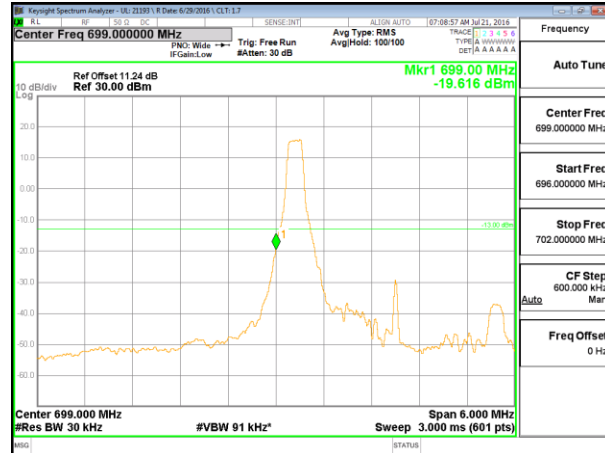

LTE Band 12

LTE B12 1.4MHz QPSK Low Channel 1RB

LTE B12 1.4MHz QPSK High Channel 1RB

LTE B12 1.4MHz QPSK Low Channel FRB

LTE B12 1.4MHz QPSK High Channel FRB

LTE B12 1.4MHz 16QAM Low Channel 1RB

LTE B12 1.4MHz 16QAM High Channel 1RB

LTE B12 1.4MHz 16QAM Low Channel FRB

LTE B12 1.4MHz 16QAM High Channel FRB

LTE B12 3MHz QPSK Low Channel 1RB

LTE B12 3MHz QPSK High Channel 1RB

LTE Band 13

LTE B13 5MHz QPSK Low Channel 1RB

LTE B13 5MHz QPSK High Channel 1RB