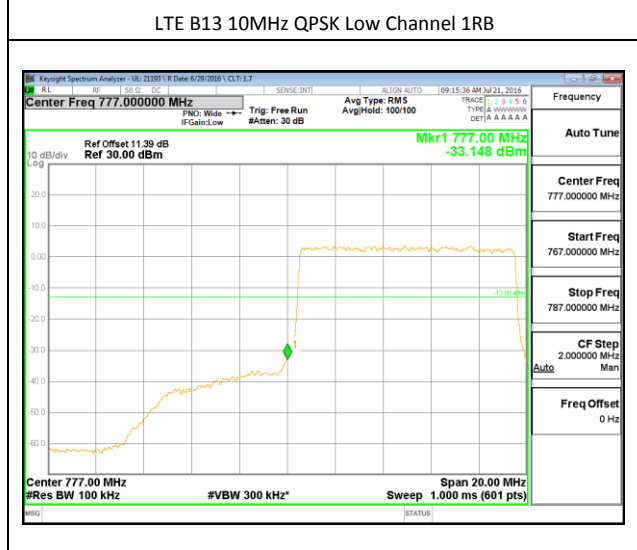

LTE B12 1.4MHz 16QAM Low Channel FRB

LTE B12 1.4MHz 16QAM High Channel FRB

LTE B12 3MHz QPSK Low Channel 1RB

LTE B12 3MHz QPSK High Channel 1RB

LTE Band 13

LTE B13 5MHz QPSK Low Channel 1RB

LTE B13 5MHz QPSK High Channel 1RB

LTE B13 5MHz QPSK Low Channel FRB

LTE B13 5MHz QPSK High Channel FRB

LTE Band 17

LTE B17 5MHz QPSK Low Channel 1RB

LTE B17 5MHz QPSK High Channel 1RB

LTE B17 5MHz QPSK Low Channel FRB

LTE B17 5MHz QPSK High Channel FRB