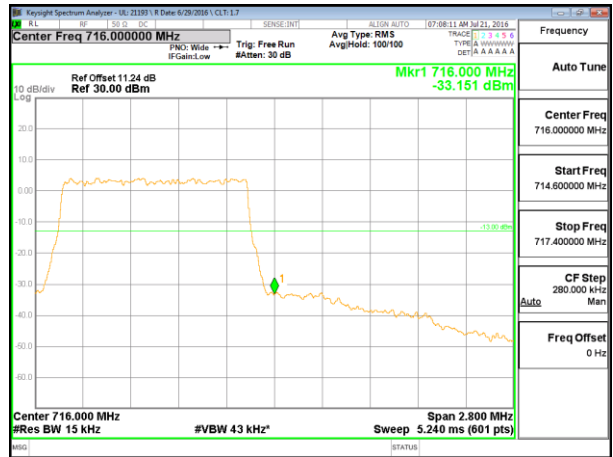

LTE Band 12

LTE B12 1.4MHz QPSK Low Channel 1RB

LTE B12 1.4MHz QPSK High Channel 1RB

LTE B12 1.4MHz QPSK Low Channel FRB

LTE B12 1.4MHz QPSK High Channel FRB

LTE B12 1.4MHz 16QAM Low Channel 1RB

LTE B12 1.4MHz 16QAM High Channel 1RB

LTE B12 1.4MHz 16QAM Low Channel FRB

LTE B12 1.4MHz 16QAM High Channel FRB

LTE B12 3MHz QPSK Low Channel 1RB

LTE B12 3MHz QPSK High Channel 1RB

LTE Band 13

LTE B13 5MHz QPSK Low Channel 1RB

LTE B13 5MHz QPSK High Channel 1RB