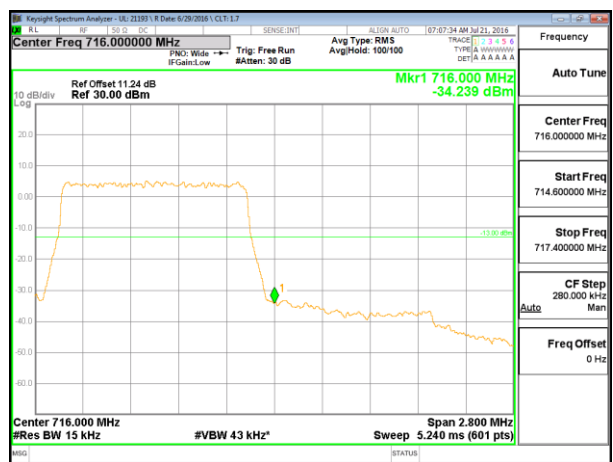

LTE Band 12

LTE B12 1.4MHz QPSK Low Channel 1RB

LTE B12 1.4MHz QPSK High Channel 1RB

LTE B12 1.4MHz QPSK Low Channel FRB

LTE B12 1.4MHz QPSK High Channel FRB

LTE B12 1.4MHz 16QAM Low Channel 1RB

LTE B12 1.4MHz 16QAM High Channel 1RB

LTE B12 1.4MHz 16QAM Low Channel FRB

LTE B12 1.4MHz 16QAM High Channel FRB

LTE B12 3MHz QPSK Low Channel 1RB

LTE B12 3MHz QPSK High Channel 1RB

LTE Band 13

LTE B13 5MHz QPSK Low Channel 1RB

LTE B13 5MHz QPSK High Channel 1RB