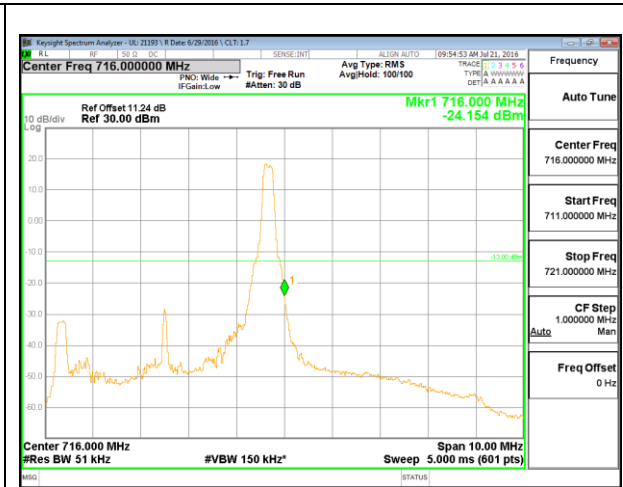

LTE B13 5MHz QPSK Low Channel FRB

LTE B13 5MHz QPSK High Channel FRB

LTE Band 17

LTE B17 5MHz QPSK Low Channel 1RB

LTE B17 5MHz QPSK High Channel 1RB

LTE B17 5MHz QPSK Low Channel FRB

LTE B17 5MHz QPSK High Channel FRB