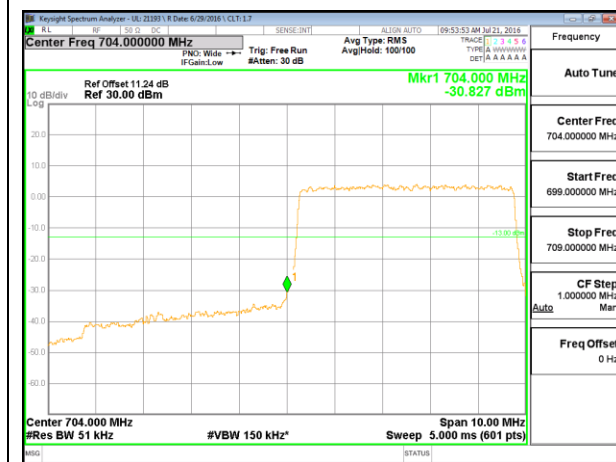

LTE B12 1.4MHz 16QAM Low Channel FRB

LTE B12 1.4MHz 16QAM High Channel FRB

LTE B12 3MHz QPSK Low Channel 1RB

LTE B12 3MHz QPSK High Channel 1RB

LTE Band 13

LTE B13 5MHz QPSK Low Channel 1RB

LTE B13 5MHz QPSK High Channel 1RB

LTE B13 5MHz QPSK Low Channel FRB

LTE B13 5MHz QPSK High Channel FRB

LTE Band 17

LTE B17 5MHz QPSK Low Channel 1RB

LTE B17 5MHz QPSK High Channel 1RB

LTE B17 5MHz QPSK Low Channel FRB

LTE B17 5MHz QPSK High Channel FRB