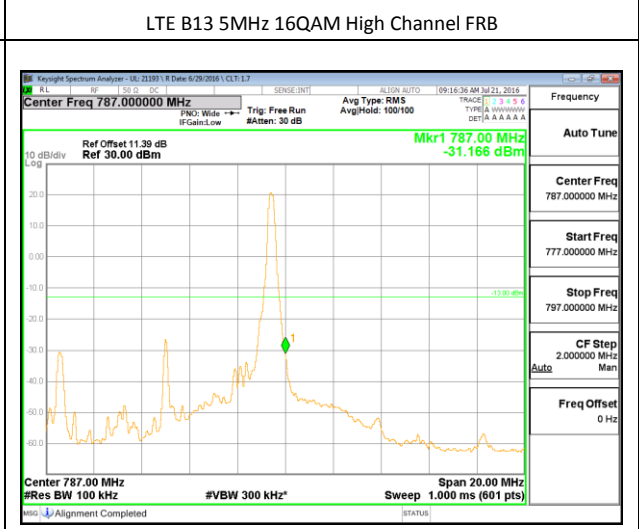

LTE Band 12

LTE B12 1.4MHz QPSK Low Channel 1RB

LTE B12 1.4MHz QPSK High Channel 1RB

LTE B12 1.4MHz QPSK Low Channel FRB

LTE B12 1.4MHz QPSK High Channel FRB

LTE B12 1.4MHz 16QAM Low Channel 1RB

LTE B12 1.4MHz 16QAM High Channel 1RB

LTE B12 1.4MHz 16QAM Low Channel FRB

LTE B12 1.4MHz 16QAM High Channel FRB

LTE B12 3MHz QPSK Low Channel 1RB

LTE B12 3MHz QPSK High Channel 1RB

LTE Band 13

LTE B13 5MHz QPSK Low Channel 1RB

LTE B13 5MHz QPSK High Channel 1RB

LTE B13 5MHz QPSK Low Channel FRB

LTE B13 5MHz QPSK High Channel FRB

LTE Band 17

LTE B17 5MHz QPSK Low Channel 1RB

LTE B17 5MHz QPSK High Channel 1RB

LTE B17 5MHz QPSK Low Channel FRB

LTE B17 5MHz QPSK High Channel FRB