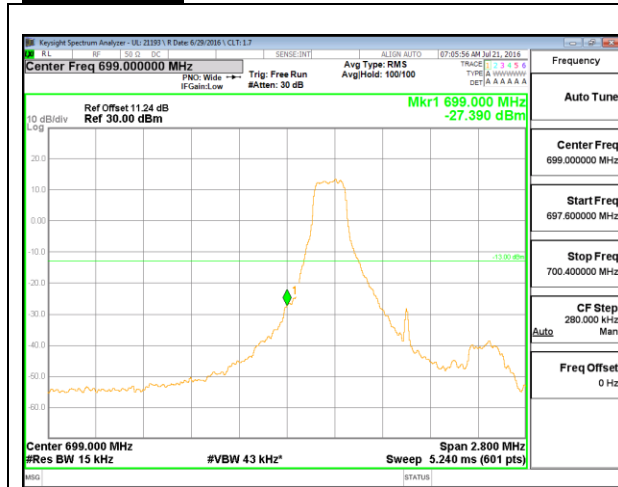

LTE Band 12

LTE B12 1.4MHz QPSK Low Channel 1RB

LTE B12 1.4MHz QPSK High Channel 1RB

LTE B12 1.4MHz QPSK Low Channel FRB

LTE B12 1.4MHz QPSK High Channel FRB

LTE B12 1.4MHz 16QAM Low Channel 1RB

LTE B12 1.4MHz 16QAM High Channel 1RB

LTE B12 1.4MHz 16QAM Low Channel FRB

LTE B12 1.4MHz 16QAM High Channel FRB

LTE B12 3MHz QPSK Low Channel 1RB

LTE B12 3MHz QPSK High Channel 1RB

LTE Band 13

LTE B13 5MHz QPSK Low Channel 1RB

LTE B13 5MHz QPSK High Channel 1RB