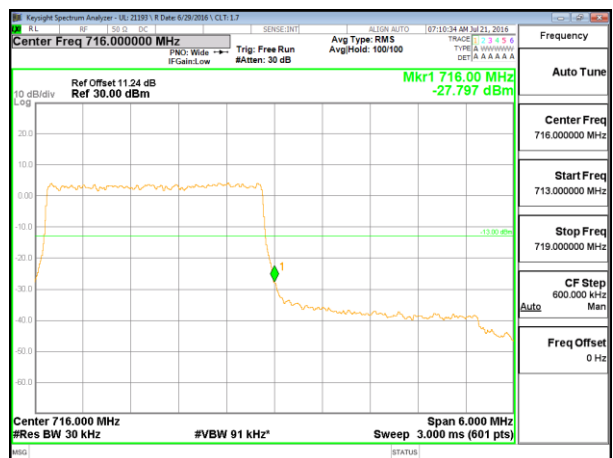

LTE B12 1.4MHz 16QAM Low Channel FRB

LTE B12 1.4MHz 16QAM High Channel FRB

LTE B12 3MHz QPSK Low Channel 1RB

LTE B12 3MHz QPSK High Channel 1RB

LTE Band 13

LTE B13 5MHz QPSK Low Channel 1RB

LTE B13 5MHz QPSK High Channel 1RB

LTE B13 5MHz QPSK Low Channel FRB

LTE B13 5MHz QPSK High Channel FRB

LTE Band 17

LTE B17 5MHz QPSK Low Channel 1RB

LTE B17 5MHz QPSK High Channel 1RB

LTE B17 5MHz QPSK Low Channel FRB

LTE B17 5MHz QPSK High Channel FRB