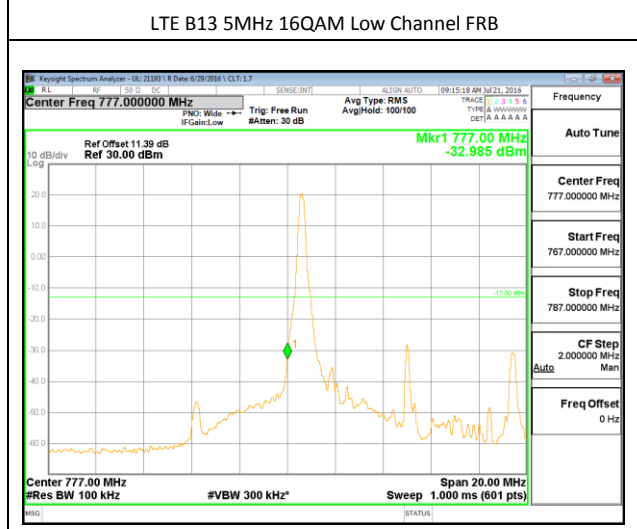

LTE Band 12

LTE B12 1.4MHz QPSK Low Channel 1RB

LTE B12 1.4MHz QPSK High Channel 1RB

LTE B12 1.4MHz QPSK Low Channel FRB

LTE B12 1.4MHz QPSK High Channel FRB

LTE B12 1.4MHz 16QAM Low Channel 1RB

LTE B12 1.4MHz 16QAM High Channel 1RB

LTE B12 1.4MHz 16QAM Low Channel FRB

LTE B12 1.4MHz 16QAM High Channel FRB

LTE B12 3MHz QPSK Low Channel 1RB

LTE B12 3MHz QPSK High Channel 1RB

LTE Band 13

LTE B13 5MHz QPSK Low Channel 1RB

LTE B13 5MHz QPSK High Channel 1RB

LTE B13 5MHz QPSK Low Channel FRB

LTE B13 5MHz QPSK High Channel FRB

LTE Band 17

LTE B17 5MHz QPSK Low Channel 1RB

LTE B17 5MHz QPSK High Channel 1RB

LTE B17 5MHz QPSK Low Channel FRB

LTE B17 5MHz QPSK High Channel FRB