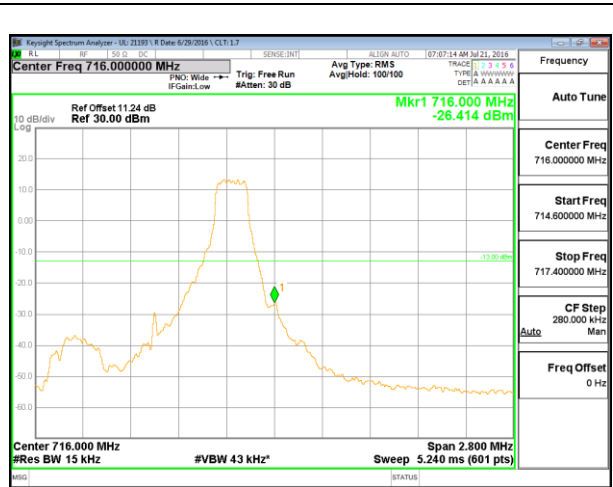

LTE Band 12

LTE B12 1.4MHz QPSK Low Channel 1RB

LTE B12 1.4MHz QPSK High Channel 1RB

LTE B12 1.4MHz QPSK Low Channel FRB

LTE B12 1.4MHz QPSK High Channel FRB

LTE B12 1.4MHz 16QAM Low Channel 1RB

LTE B12 1.4MHz 16QAM High Channel 1RB

LTE B12 1.4MHz 16QAM Low Channel FRB

LTE B12 1.4MHz 16QAM High Channel FRB

LTE B12 3MHz QPSK Low Channel 1RB

LTE B12 3MHz QPSK High Channel 1RB

LTE Band 13

LTE B13 5MHz QPSK Low Channel 1RB

LTE B13 5MHz QPSK High Channel 1RB