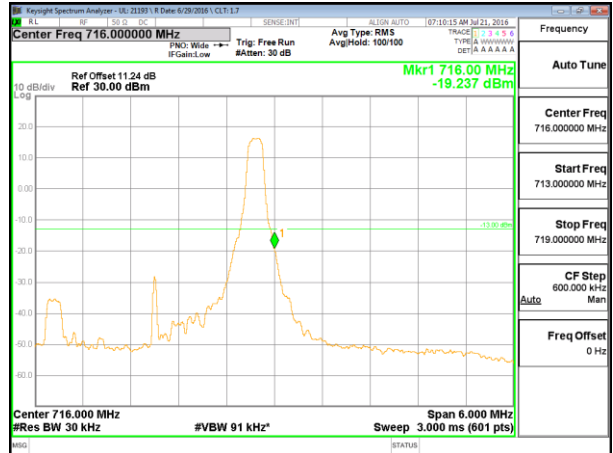

LTE Band 12

LTE B12 1.4MHz QPSK Low Channel 1RB

LTE B12 1.4MHz QPSK High Channel 1RB

LTE B12 1.4MHz QPSK Low Channel FRB

LTE B12 1.4MHz QPSK High Channel FRB

LTE B12 1.4MHz 16QAM Low Channel 1RB

LTE B12 1.4MHz 16QAM High Channel 1RB

LTE B12 1.4MHz 16QAM Low Channel FRB

LTE B12 1.4MHz 16QAM High Channel FRB

LTE B12 3MHz QPSK Low Channel 1RB

LTE B12 3MHz QPSK High Channel 1RB

LTE Band 13

LTE B13 5MHz QPSK Low Channel 1RB

LTE B13 5MHz QPSK High Channel 1RB