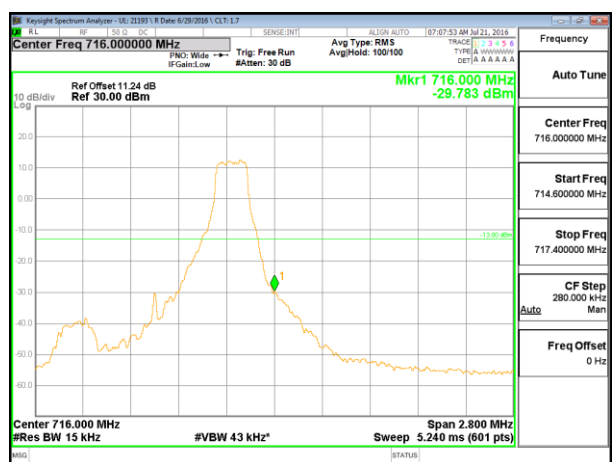

LTE Band 12

LTE B12 1.4MHz QPSK Low Channel 1RB

LTE B12 1.4MHz QPSK High Channel 1RB

LTE B12 1.4MHz QPSK Low Channel FRB

LTE B12 1.4MHz QPSK High Channel FRB

LTE B12 1.4MHz 16QAM Low Channel 1RB

LTE B12 1.4MHz 16QAM High Channel 1RB

LTE B12 1.4MHz 16QAM Low Channel FRB

LTE B12 1.4MHz 16QAM High Channel FRB

LTE B12 3MHz QPSK Low Channel 1RB

LTE B12 3MHz QPSK High Channel 1RB

LTE Band 13

LTE B13 5MHz QPSK Low Channel 1RB

LTE B13 5MHz QPSK High Channel 1RB