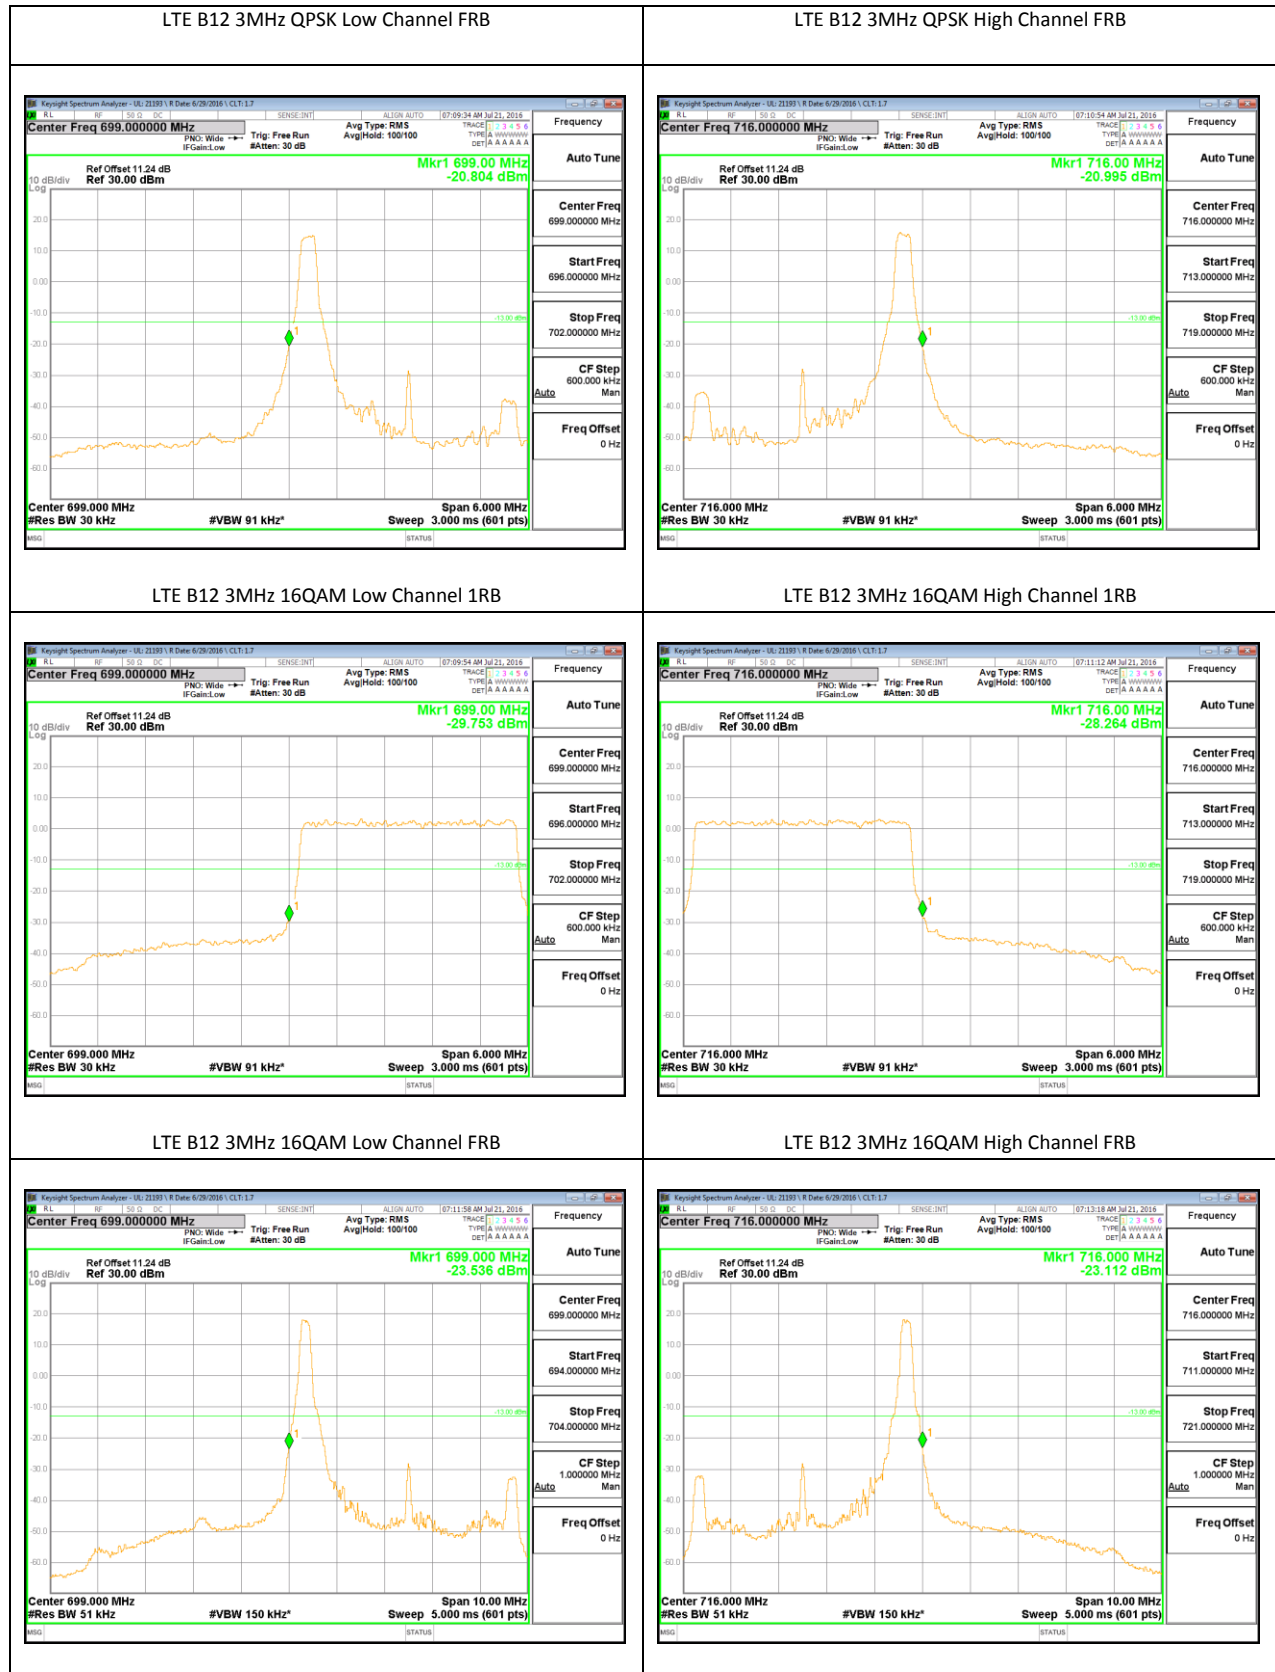

LTE Band 12

LTE B12 1.4MHz QPSK Low Channel 1RB

LTE B12 1.4MHz QPSK High Channel 1RB

LTE B12 1.4MHz QPSK Low Channel FRB

LTE B12 1.4MHz QPSK High Channel FRB

LTE B12 1.4MHz 16QAM Low Channel 1RB

LTE B12 1.4MHz 16QAM High Channel 1RB

LTE B12 1.4MHz 16QAM Low Channel FRB

LTE B12 1.4MHz 16QAM High Channel FRB

LTE B12 3MHz QPSK Low Channel 1RB

LTE B12 3MHz QPSK High Channel 1RB

LTE Band 13

LTE B13 5MHz QPSK Low Channel 1RB

LTE B13 5MHz QPSK High Channel 1RB

LTE B13 5MHz QPSK Low Channel FRB

LTE B13 5MHz QPSK High Channel FRB

LTE Band 17

LTE B17 5MHz QPSK Low Channel 1RB

LTE B17 5MHz QPSK High Channel 1RB

LTE B17 5MHz QPSK Low Channel FRB

LTE B17 5MHz QPSK High Channel FRB