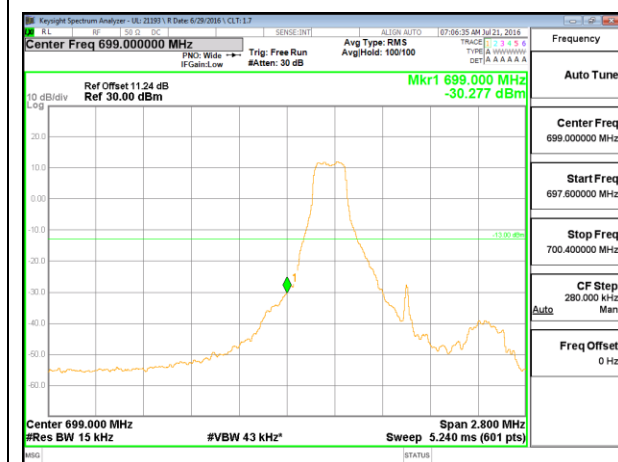

LTE Band 12

LTE B12 1.4MHz QPSK Low Channel 1RB

LTE B12 1.4MHz QPSK High Channel 1RB

LTE B12 1.4MHz QPSK Low Channel FRB

LTE B12 1.4MHz QPSK High Channel FRB

LTE B12 1.4MHz 16QAM Low Channel 1RB

LTE B12 1.4MHz 16QAM High Channel 1RB

LTE B12 1.4MHz 16QAM Low Channel FRB

LTE B12 1.4MHz 16QAM High Channel FRB

LTE B12 3MHz QPSK Low Channel 1RB

LTE B12 3MHz QPSK High Channel 1RB

LTE Band 13

LTE B13 5MHz QPSK Low Channel 1RB

LTE B13 5MHz QPSK High Channel 1RB