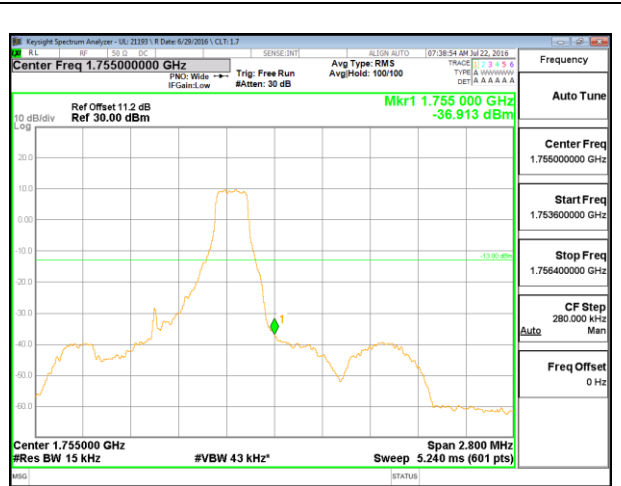

LTE B4 1.4MHz 16QAM Low Channel 1RB

LTE B4 1.4MHz 16QAM High Channel 1RB

LTE B4 1.4MHz 16QAM Low Channel FRB

LTE B4 1.4MHz 16QAM High Channel FRB

LTE B4 3MHz QPSK Low Channel 1RB

LTE B4 3MHz QPSK High Channel 1RB

LTE B4 3MHz QPSK Low Channel FRB

LTE B4 3MHz QPSK High Channel FRB

LTE B4 3MHz 16QAM Low Channel 1RB

LTE B4 3MHz 16QAM High Channel 1RB

LTE B4 3MHz 16QAM Low Channel FRB

LTE B4 3MHz 16QAM High Channel FRB

LTE B4 5MHz QPSK Low Channel 1RB

LTE B4 5MHz QPSK High Channel 1RB

LTE B4 5MHz QPSK Low Channel FRB

LTE B4 5MHz QPSK High Channel FRB

LTE B4 5MHz 16QAM Low Channel 1RB

LTE B4 5MHz 16QAM High Channel 1RB

LTE B4 5MHz 16QAM Low Channel FRB

LTE B4 5MHz 16QAM High Channel FRB