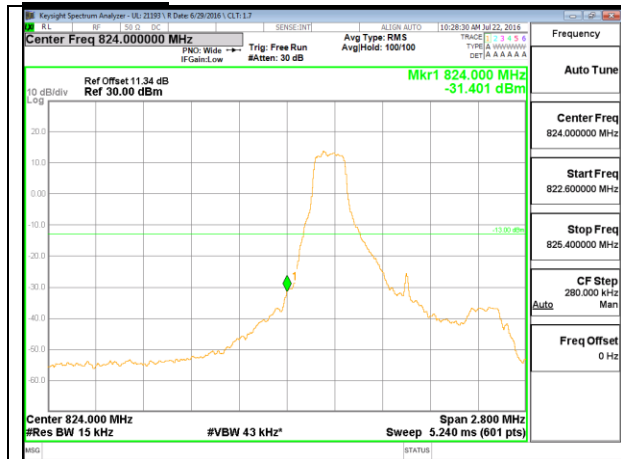

LTE B4 15MHz 16QAM Low Channel 1RB

LTE B4 15MHz 16QAM High Channel 1RB

LTE B4 15MHz 16QAM Low Channel FRB

LTE B4 15MHz 16QAM High Channel FRB

LTE B4 20MHz QPSK Low Channel 1RB

LTE B4 20MHz QPSK High Channel 1RB

LTE B4 20MHz QPSK Low Channel FRB

LTE B4 20MHz QPSK High Channel FRB

LTE B4 20MHz 16QAM Low Channel 1RB

LTE B4 20MHz 16QAM High Channel 1RB

LTE B4 20MHz 16QAM Low Channel FRB

LTE B4 20MHz 16QAM High Channel FRB

**LTE Band 5**

LTE B5 1.4MHz QPSK Low Channel 1RB

LTE B5 1.4MHz QPSK High Channel 1RB

LTE B5 1.4MHz QPSK Low Channel FRB

LTE B5 1.4MHz QPSK High Channel FRB

LTE B5 1.4MHz 16QAM Low Channel 1RB

LTE B5 1.4MHz 16QAM High Channel 1RB