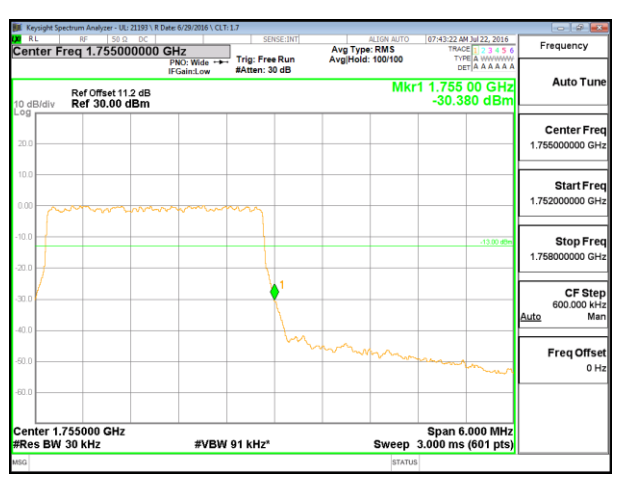

LTE B4 1.4MHz 16QAM Low Channel 1RB

LTE B4 1.4MHz 16QAM High Channel 1RB

LTE B4 1.4MHz 16QAM Low Channel FRB

LTE B4 1.4MHz 16QAM High Channel FRB

LTE B4 3MHz QPSK Low Channel 1RB

LTE B4 3MHz QPSK High Channel 1RB

LTE B4 3MHz QPSK Low Channel FRB

LTE B4 3MHz QPSK High Channel FRB

LTE B4 3MHz 16QAM Low Channel 1RB

LTE B4 3MHz 16QAM High Channel 1RB

LTE B4 3MHz 16QAM Low Channel FRB

LTE B4 3MHz 16QAM High Channel FRB

LTE B4 5MHz QPSK Low Channel 1RB

LTE B4 5MHz QPSK High Channel 1RB

LTE B4 5MHz QPSK Low Channel FRB

LTE B4 5MHz QPSK High Channel FRB

LTE B4 5MHz 16QAM Low Channel 1RB

LTE B4 5MHz 16QAM High Channel 1RB

LTE B4 5MHz 16QAM Low Channel FRB

LTE B4 5MHz 16QAM High Channel FRB

LTE B4 10MHz QPSK Low Channel 1RB

LTE B4 10MHz QPSK High Channel 1RB

LTE B4 10MHz QPSK Low Channel FRB

LTE B4 10MHz QPSK High Channel FRB

LTE B4 10MHz 16QAM Low Channel 1RB

LTE B4 10MHz 16QAM High Channel 1RB