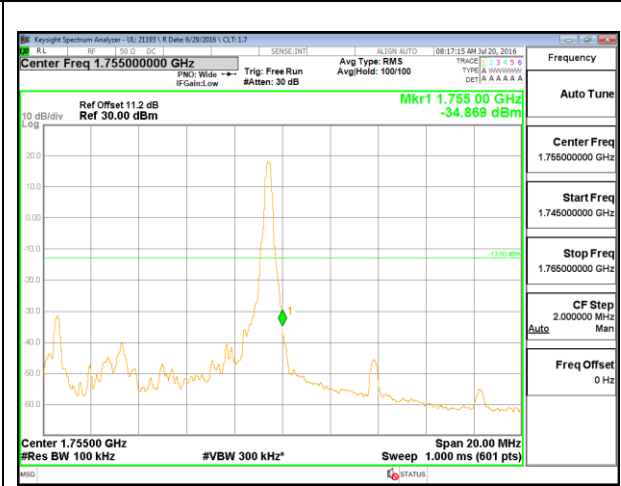

LTE B4 3MHz QPSK Low Channel FRB

LTE B4 3MHz QPSK High Channel FRB

LTE B4 3MHz 16QAM Low Channel 1RB

LTE B4 3MHz 16QAM High Channel 1RB

LTE B4 3MHz 16QAM Low Channel FRB

LTE B4 3MHz 16QAM High Channel FRB

LTE B4 5MHz QPSK Low Channel 1RB

LTE B4 5MHz QPSK High Channel 1RB

LTE B4 5MHz QPSK Low Channel FRB

LTE B4 5MHz QPSK High Channel FRB

LTE B4 5MHz 16QAM Low Channel 1RB

LTE B4 5MHz 16QAM High Channel 1RB

LTE B4 5MHz 16QAM Low Channel FRB

LTE B4 5MHz 16QAM High Channel FRB

LTE B4 10MHz QPSK Low Channel 1RB

LTE B4 10MHz QPSK High Channel 1RB

LTE B4 10MHz QPSK Low Channel FRB

LTE B4 10MHz QPSK High Channel FRB

LTE B4 10MHz 16QAM Low Channel 1RB

LTE B4 10MHz 16QAM High Channel 1RB