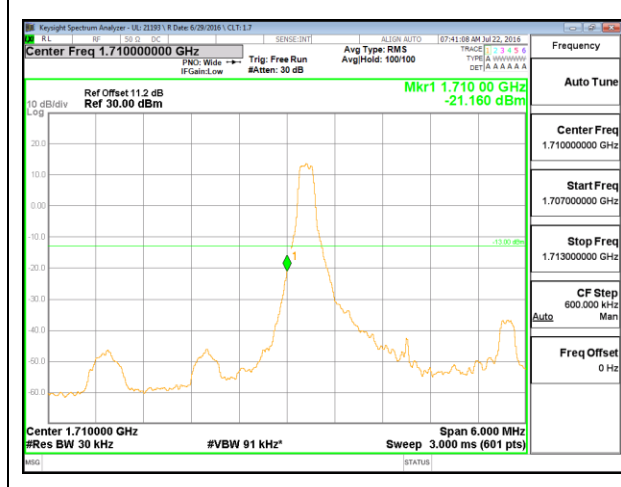

LTE B4 1.4MHz 16QAM Low Channel 1RB

LTE B4 1.4MHz 16QAM High Channel 1RB

LTE B4 1.4MHz 16QAM Low Channel FRB

LTE B4 1.4MHz 16QAM High Channel FRB

LTE B4 3MHz QPSK Low Channel 1RB

LTE B4 3MHz QPSK High Channel 1RB

LTE B4 3MHz QPSK Low Channel FRB

LTE B4 3MHz QPSK High Channel FRB

LTE B4 3MHz 16QAM Low Channel 1RB

LTE B4 3MHz 16QAM High Channel 1RB

LTE B4 3MHz 16QAM Low Channel FRB

LTE B4 3MHz 16QAM High Channel FRB

LTE B4 5MHz QPSK Low Channel 1RB