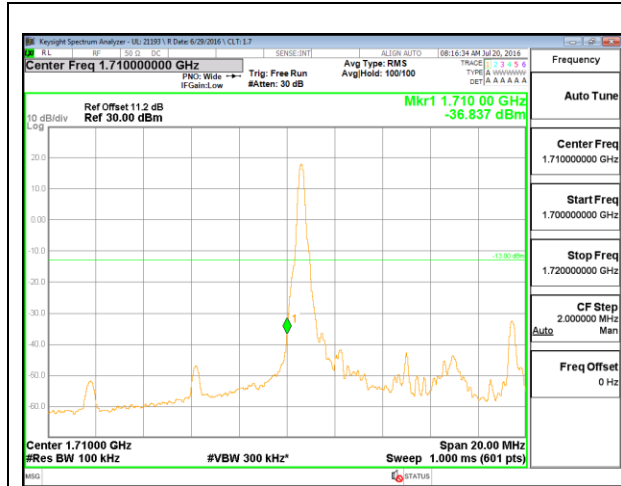

LTE B4 5MHz QPSK High Channel 1RB

LTE B4 5MHz QPSK Low Channel FRB

LTE B4 5MHz QPSK High Channel FRB

LTE B4 5MHz 16QAM Low Channel 1RB

LTE B4 5MHz 16QAM High Channel 1RB

LTE B4 5MHz 16QAM Low Channel FRB

LTE B4 5MHz 16QAM High Channel FRB

LTE B4 10MHz QPSK Low Channel 1RB

LTE B4 10MHz QPSK High Channel 1RB

LTE B4 10MHz QPSK Low Channel FRB

LTE B4 10MHz QPSK High Channel FRB

LTE B4 10MHz 16QAM Low Channel 1RB

LTE B4 10MHz 16QAM High Channel 1RB

LTE B4 10MHz 16QAM Low Channel FRB

LTE B4 10MHz 16QAM High Channel FRB

LTE B4 15MHz QPSK Low Channel 1RB

LTE B4 15MHz QPSK High Channel 1RB

LTE B4 15MHz QPSK Low Channel FRB

LTE B4 15MHz QPSK High Channel FRB