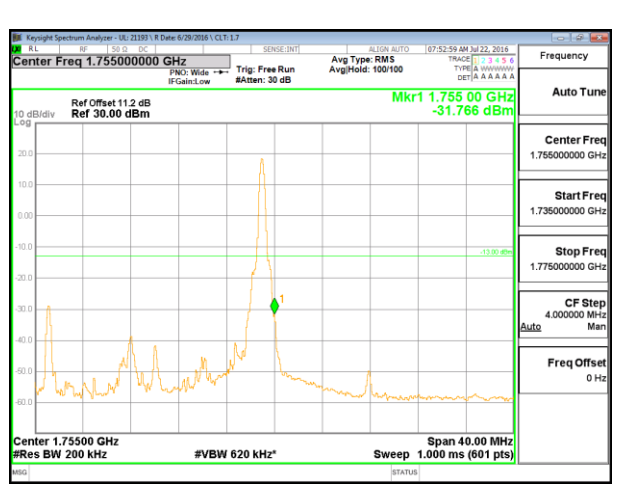

LTE B4 10MHz 16QAM Low Channel FRB

LTE B4 10MHz 16QAM High Channel FRB

LTE B4 15MHz QPSK Low Channel 1RB

LTE B4 15MHz QPSK High Channel 1RB

LTE B4 15MHz QPSK Low Channel FRB

LTE B4 15MHz QPSK High Channel FRB

LTE B4 15MHz 16QAM Low Channel 1RB

LTE B4 15MHz 16QAM High Channel 1RB

LTE B4 15MHz 16QAM Low Channel FRB

LTE B4 15MHz 16QAM High Channel FRB

LTE B4 20MHz QPSK Low Channel 1RB

LTE B4 20MHz QPSK High Channel 1RB

LTE B4 20MHz QPSK Low Channel FRB

LTE B4 20MHz QPSK High Channel FRB

LTE B4 20MHz 16QAM Low Channel 1RB

LTE B4 20MHz 16QAM High Channel 1RB

LTE B4 20MHz 16QAM Low Channel FRB

LTE B4 20MHz 16QAM High Channel FRB