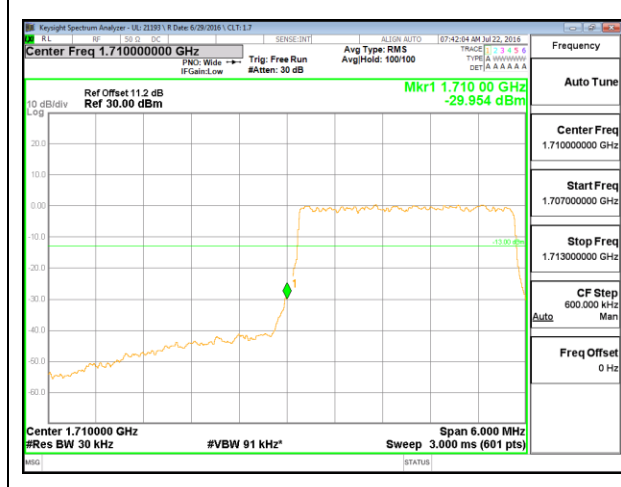

LTE B4 1.4MHz 16QAM Low Channel 1RB

LTE B4 1.4MHz 16QAM High Channel 1RB

LTE B4 1.4MHz 16QAM Low Channel FRB

LTE B4 1.4MHz 16QAM High Channel FRB

LTE B4 3MHz QPSK Low Channel 1RB

LTE B4 3MHz QPSK High Channel 1RB

LTE B4 3MHz QPSK Low Channel FRB

LTE B4 3MHz QPSK High Channel FRB

LTE B4 3MHz 16QAM Low Channel 1RB

LTE B4 3MHz 16QAM High Channel 1RB

LTE B4 3MHz 16QAM Low Channel FRB

LTE B4 3MHz 16QAM High Channel FRB

LTE B4 5MHz QPSK Low Channel 1RB

LTE B4 5MHz QPSK High Channel 1RB

LTE B4 5MHz QPSK Low Channel FRB

LTE B4 5MHz QPSK High Channel FRB

LTE B4 5MHz 16QAM Low Channel 1RB

LTE B4 5MHz 16QAM High Channel 1RB

LTE B4 5MHz 16QAM Low Channel FRB

LTE B4 5MHz 16QAM High Channel FRB

LTE B4 10MHz QPSK Low Channel 1RB

LTE B4 10MHz QPSK High Channel 1RB

LTE B4 10MHz QPSK Low Channel FRB

LTE B4 10MHz QPSK High Channel FRB

LTE B4 10MHz 16QAM Low Channel 1RB

LTE B4 10MHz 16QAM High Channel 1RB