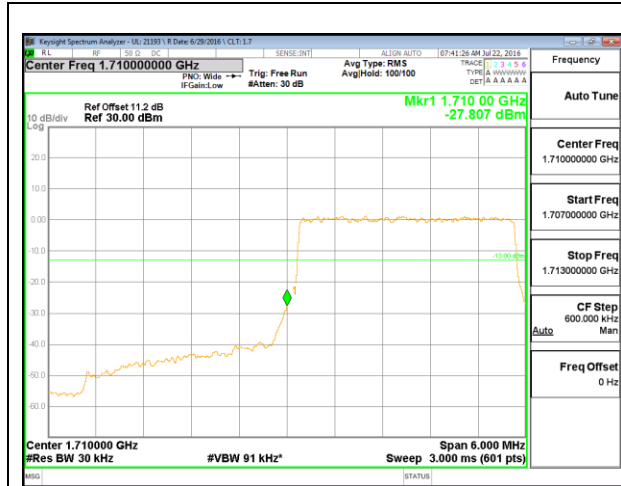

LTE B4 1.4MHz 16QAM Low Channel 1RB

LTE B4 1.4MHz 16QAM High Channel 1RB

LTE B4 1.4MHz 16QAM Low Channel FRB

LTE B4 1.4MHz 16QAM High Channel FRB

LTE B4 3MHz QPSK Low Channel 1RB

LTE B4 3MHz QPSK High Channel 1RB

LTE B4 3MHz QPSK Low Channel FRB

LTE B4 3MHz QPSK High Channel FRB

LTE B4 3MHz 16QAM Low Channel 1RB

LTE B4 3MHz 16QAM High Channel 1RB

LTE B4 3MHz 16QAM Low Channel FRB

LTE B4 3MHz 16QAM High Channel FRB

LTE B4 5MHz QPSK Low Channel 1RB

LTE B4 5MHz QPSK High Channel 1RB

LTE B4 5MHz QPSK Low Channel FRB

LTE B4 5MHz QPSK High Channel FRB

LTE B4 5MHz 16QAM Low Channel 1RB

LTE B4 5MHz 16QAM High Channel 1RB

LTE B4 5MHz 16QAM Low Channel FRB

LTE B4 5MHz 16QAM High Channel FRB