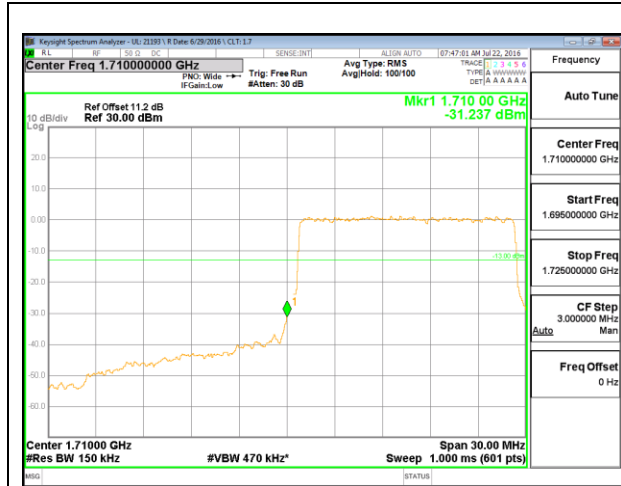

LTE B4 10MHz QPSK Low Channel 1RB

LTE B4 10MHz QPSK High Channel 1RB

LTE B4 10MHz QPSK Low Channel FRB

LTE B4 10MHz QPSK High Channel FRB

LTE B4 10MHz 16QAM Low Channel 1RB

LTE B4 10MHz 16QAM High Channel 1RB

LTE B4 10MHz 16QAM Low Channel FRB

LTE B4 10MHz 16QAM High Channel FRB

LTE B4 15MHz QPSK Low Channel 1RB

LTE B4 15MHz QPSK High Channel 1RB

LTE B4 15MHz QPSK Low Channel FRB

LTE B4 15MHz QPSK High Channel FRB

LTE B4 15MHz 16QAM Low Channel 1RB

LTE B4 15MHz 16QAM High Channel 1RB

LTE B4 15MHz 16QAM Low Channel FRB

LTE B4 15MHz 16QAM High Channel FRB

LTE B4 20MHz QPSK Low Channel 1RB

LTE B4 20MHz QPSK High Channel 1RB

LTE B4 20MHz QPSK Low Channel FRB

LTE B4 20MHz QPSK High Channel FRB

LTE B4 20MHz 16QAM Low Channel 1RB

LTE B4 20MHz 16QAM High Channel 1RB

LTE B4 20MHz 16QAM Low Channel FRB

LTE B4 20MHz 16QAM High Channel FRB