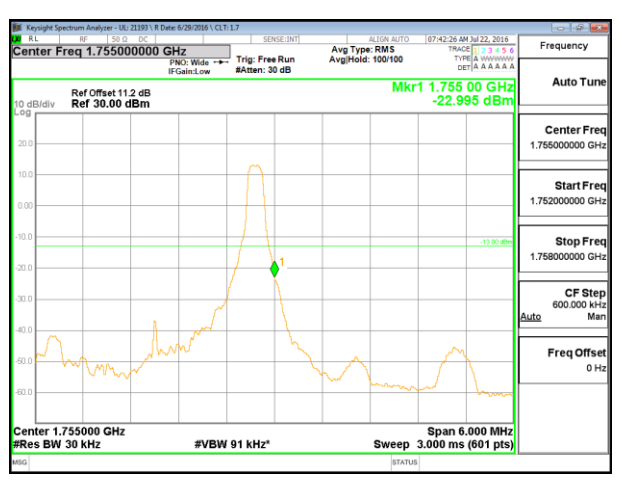

LTE B4 1.4MHz 16QAM Low Channel 1RB

LTE B4 1.4MHz 16QAM High Channel 1RB

LTE B4 1.4MHz 16QAM Low Channel FRB

LTE B4 1.4MHz 16QAM High Channel FRB

LTE B4 3MHz QPSK Low Channel 1RB

LTE B4 3MHz QPSK High Channel 1RB

LTE B4 3MHz QPSK Low Channel FRB

LTE B4 3MHz QPSK High Channel FRB

LTE B4 3MHz 16QAM Low Channel 1RB

LTE B4 3MHz 16QAM High Channel 1RB

LTE B4 3MHz 16QAM Low Channel FRB

LTE B4 3MHz 16QAM High Channel FRB

LTE B4 5MHz QPSK Low Channel 1RB