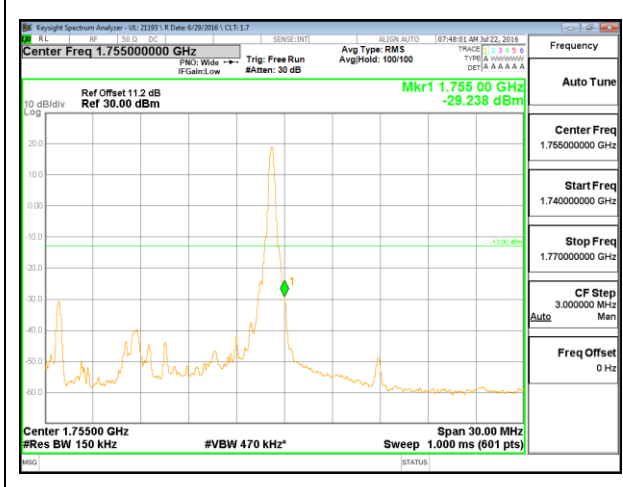

LTE B4 5MHz QPSK High Channel 1RB

LTE B4 5MHz QPSK Low Channel FRB

LTE B4 5MHz QPSK High Channel FRB

LTE B4 5MHz 16QAM Low Channel 1RB

LTE B4 5MHz 16QAM High Channel 1RB

LTE B4 5MHz 16QAM Low Channel FRB

LTE B4 5MHz 16QAM High Channel FRB

LTE B4 10MHz QPSK Low Channel 1RB

LTE B4 10MHz QPSK High Channel 1RB

LTE B4 10MHz QPSK Low Channel FRB

LTE B4 10MHz QPSK High Channel FRB

LTE B4 10MHz 16QAM Low Channel 1RB

LTE B4 10MHz 16QAM High Channel 1RB

LTE B4 10MHz 16QAM Low Channel FRB

LTE B4 10MHz 16QAM High Channel FRB

LTE B4 15MHz QPSK Low Channel 1RB

LTE B4 15MHz QPSK High Channel 1RB

LTE B4 15MHz QPSK Low Channel FRB

LTE B4 15MHz QPSK High Channel FRB