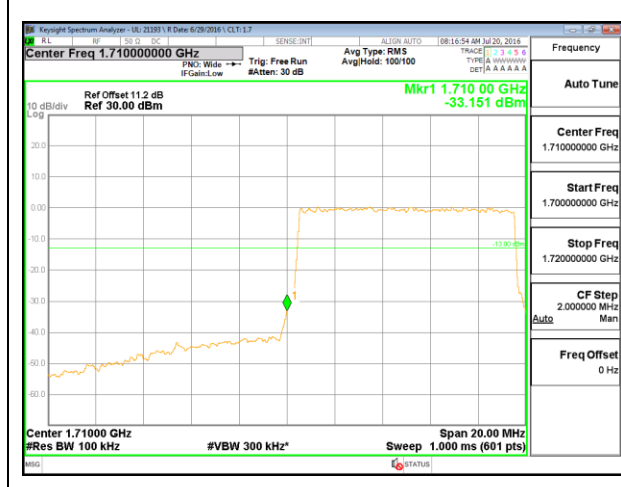

LTE B4 5MHz QPSK High Channel 1RB

LTE B4 5MHz QPSK Low Channel FRB

LTE B4 5MHz QPSK High Channel FRB

LTE B4 5MHz 16QAM Low Channel 1RB

LTE B4 5MHz 16QAM High Channel 1RB

LTE B4 5MHz 16QAM Low Channel FRB

LTE B4 5MHz 16QAM High Channel FRB

LTE B4 10MHz QPSK Low Channel 1RB

LTE B4 10MHz QPSK High Channel 1RB

LTE B4 10MHz QPSK Low Channel FRB

LTE B4 10MHz QPSK High Channel FRB

LTE B4 10MHz 16QAM Low Channel 1RB

LTE B4 10MHz 16QAM High Channel 1RB

LTE B4 10MHz 16QAM Low Channel FRB

LTE B4 10MHz 16QAM High Channel FRB

LTE B4 15MHz QPSK Low Channel 1RB

LTE B4 15MHz QPSK High Channel 1RB

LTE B4 15MHz QPSK Low Channel FRB

LTE B4 15MHz QPSK High Channel FRB

LTE B4 15MHz 16QAM Low Channel 1RB

LTE B4 15MHz 16QAM High Channel 1RB

LTE B4 15MHz 16QAM Low Channel FRB

LTE B4 15MHz 16QAM High Channel FRB

LTE B4 20MHz QPSK Low Channel 1RB

LTE B4 20MHz QPSK High Channel 1RB