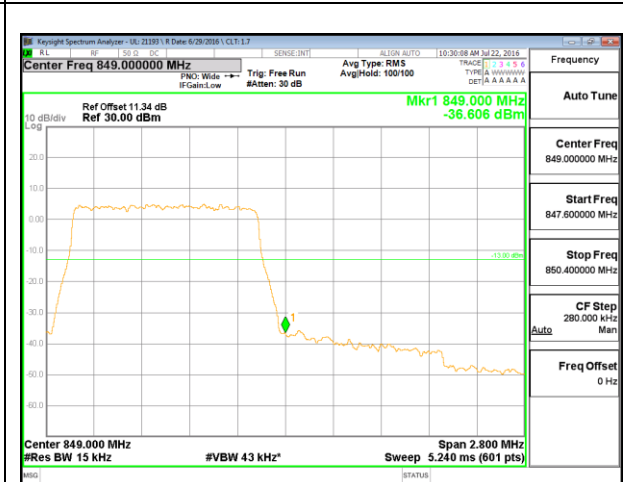

LTE B4 20MHz QPSK Low Channel FRB

LTE B4 20MHz QPSK High Channel FRB

LTE B4 20MHz 16QAM Low Channel 1RB

LTE B4 20MHz 16QAM High Channel 1RB

LTE B4 20MHz 16QAM Low Channel FRB

LTE B4 20MHz 16QAM High Channel FRB

**LTE Band 5**

LTE B5 1.4MHz QPSK Low Channel 1RB

LTE B5 1.4MHz QPSK High Channel 1RB

LTE B5 1.4MHz QPSK Low Channel FRB

LTE B5 1.4MHz QPSK High Channel FRB

LTE B5 1.4MHz 16QAM Low Channel 1RB

LTE B5 1.4MHz 16QAM High Channel 1RB

LTE B5 1.4MHz 16QAM Low Channel FRB

LTE B5 1.4MHz 16QAM High Channel FRB

LTE B5 3MHz QPSK Low Channel 1RB

LTE B5 3MHz QPSK High Channel 1RB

LTE B5 3MHz QPSK Low Channel FRB

LTE B5 3MHz QPSK High Channel FRB