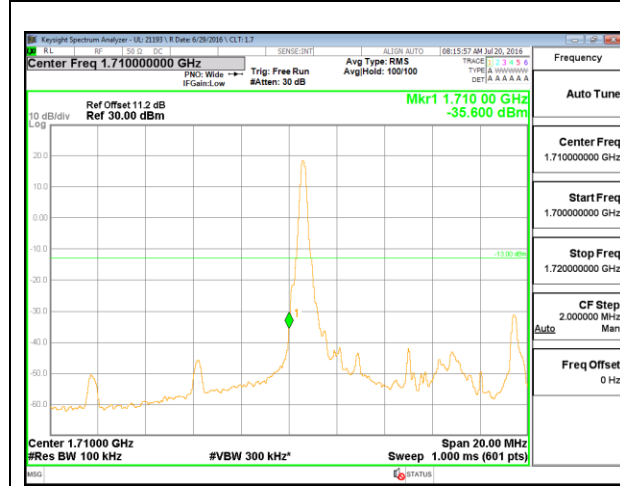

LTE B4 3MHz QPSK Low Channel FRB

LTE B4 3MHz QPSK High Channel FRB

LTE B4 3MHz 16QAM Low Channel 1RB

LTE B4 3MHz 16QAM High Channel 1RB

LTE B4 3MHz 16QAM Low Channel FRB

LTE B4 3MHz 16QAM High Channel FRB

LTE B4 5MHz QPSK Low Channel 1RB

LTE B4 5MHz QPSK High Channel 1RB

LTE B4 5MHz QPSK Low Channel FRB

LTE B4 5MHz QPSK High Channel FRB

LTE B4 5MHz 16QAM Low Channel 1RB

LTE B4 5MHz 16QAM High Channel 1RB

LTE B4 5MHz 16QAM Low Channel FRB

LTE B4 5MHz 16QAM High Channel FRB

LTE B4 10MHz QPSK Low Channel 1RB

LTE B4 10MHz QPSK High Channel 1RB

LTE B4 10MHz QPSK Low Channel FRB

LTE B4 10MHz QPSK High Channel FRB

LTE B4 10MHz 16QAM Low Channel 1RB

LTE B4 10MHz 16QAM High Channel 1RB