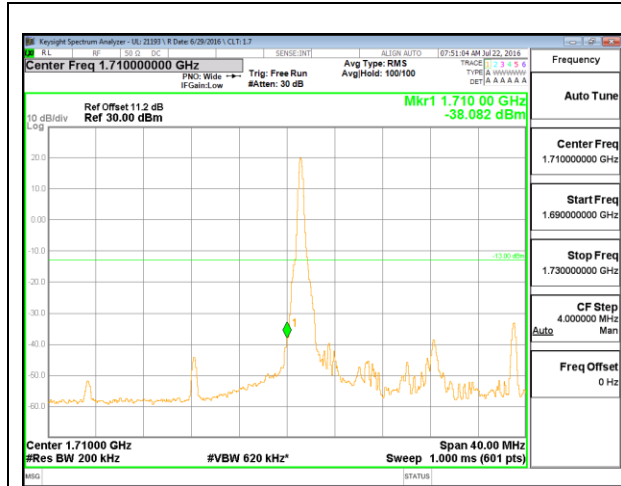

LTE B4 10MHz 16QAM Low Channel FRB

LTE B4 10MHz 16QAM High Channel FRB

LTE B4 15MHz QPSK Low Channel 1RB

LTE B4 15MHz QPSK High Channel 1RB

LTE B4 15MHz QPSK Low Channel FRB

LTE B4 15MHz QPSK High Channel FRB

LTE B4 15MHz 16QAM Low Channel 1RB

LTE B4 15MHz 16QAM High Channel 1RB

LTE B4 15MHz 16QAM Low Channel FRB

LTE B4 15MHz 16QAM High Channel FRB

LTE B4 20MHz QPSK Low Channel 1RB

LTE B4 20MHz QPSK High Channel 1RB

LTE B4 20MHz QPSK Low Channel FRB

LTE B4 20MHz QPSK High Channel FRB

LTE B4 20MHz 16QAM Low Channel 1RB

LTE B4 20MHz 16QAM High Channel 1RB

LTE B4 20MHz 16QAM Low Channel FRB

LTE B4 20MHz 16QAM High Channel FRB