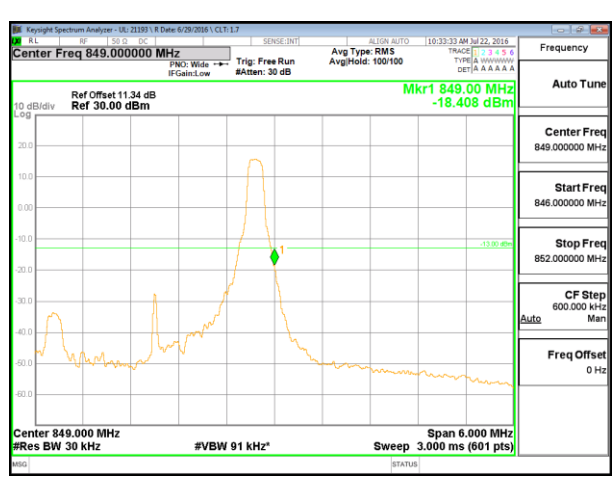

LTE B5 3MHz 16QAM High Channel 1RB