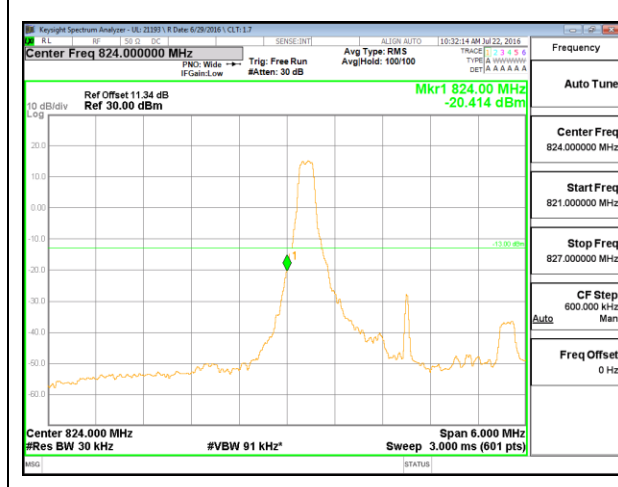

LTE B5 1.4MHz 16QAM Low Channel FRB

LTE B5 1.4MHz 16QAM High Channel FRB

LTE B5 3MHz QPSK Low Channel 1RB

LTE B5 3MHz QPSK High Channel 1RB

LTE B5 3MHz QPSK Low Channel FRB

LTE B5 3MHz QPSK High Channel FRB