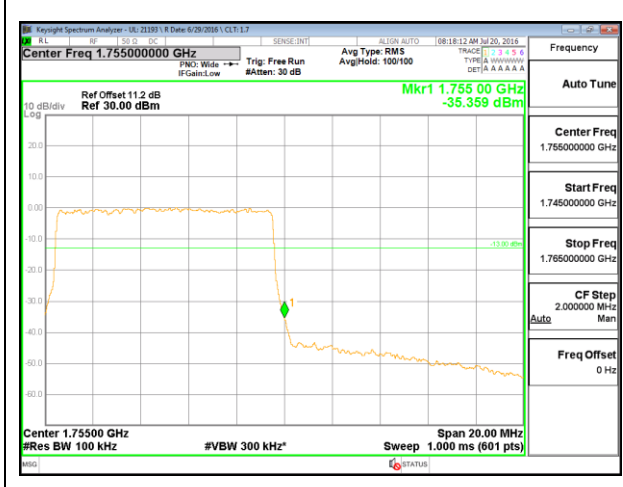

LTE B4 5MHz QPSK High Channel 1RB

LTE B4 5MHz QPSK Low Channel FRB

LTE B4 5MHz QPSK High Channel FRB

LTE B4 5MHz 16QAM Low Channel 1RB

LTE B4 5MHz 16QAM High Channel 1RB

LTE B4 5MHz 16QAM Low Channel FRB

LTE B4 5MHz 16QAM High Channel FRB

LTE B4 10MHz QPSK Low Channel 1RB

LTE B4 10MHz QPSK High Channel 1RB

LTE B4 10MHz QPSK Low Channel FRB

LTE B4 10MHz QPSK High Channel FRB

LTE B4 10MHz 16QAM Low Channel 1RB

LTE B4 10MHz 16QAM High Channel 1RB

LTE B4 10MHz 16QAM Low Channel FRB

LTE B4 10MHz 16QAM High Channel FRB

LTE B4 15MHz QPSK Low Channel 1RB

LTE B4 15MHz QPSK High Channel 1RB

LTE B4 15MHz QPSK Low Channel FRB

LTE B4 15MHz QPSK High Channel FRB

LTE B4 15MHz 16QAM Low Channel 1RB

LTE B4 15MHz 16QAM High Channel 1RB

LTE B4 15MHz 16QAM Low Channel FRB

LTE B4 15MHz 16QAM High Channel FRB

LTE B4 20MHz QPSK Low Channel 1RB

LTE B4 20MHz QPSK High Channel 1RB