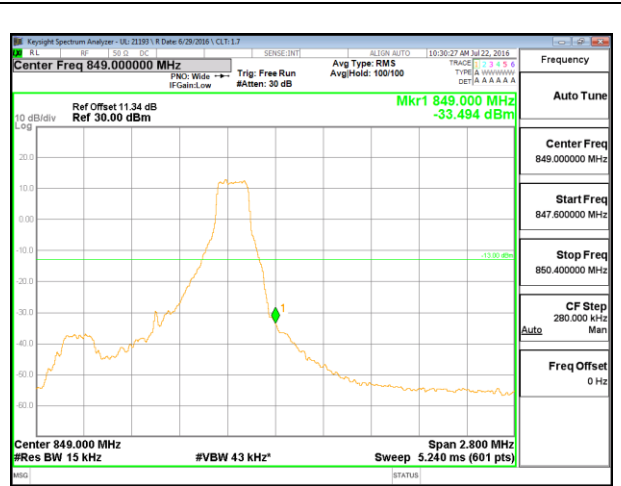

LTE B4 20MHz QPSK Low Channel FRB

LTE B4 20MHz QPSK High Channel FRB

LTE B4 20MHz 16QAM Low Channel 1RB

LTE B4 20MHz 16QAM High Channel 1RB

LTE B4 20MHz 16QAM Low Channel FRB

LTE B4 20MHz 16QAM High Channel FRB

**LTE Band 5**

LTE B5 1.4MHz QPSK Low Channel 1RB

LTE B5 1.4MHz QPSK High Channel 1RB

LTE B5 1.4MHz QPSK Low Channel FRB

LTE B5 1.4MHz QPSK High Channel FRB

LTE B5 1.4MHz 16QAM Low Channel 1RB

LTE B5 1.4MHz 16QAM High Channel 1RB

LTE B5 1.4MHz 16QAM Low Channel FRB

LTE B5 1.4MHz 16QAM High Channel FRB

LTE B5 3MHz QPSK Low Channel 1RB

LTE B5 3MHz QPSK High Channel 1RB

LTE B5 3MHz QPSK Low Channel FRB

LTE B5 3MHz QPSK High Channel FRB