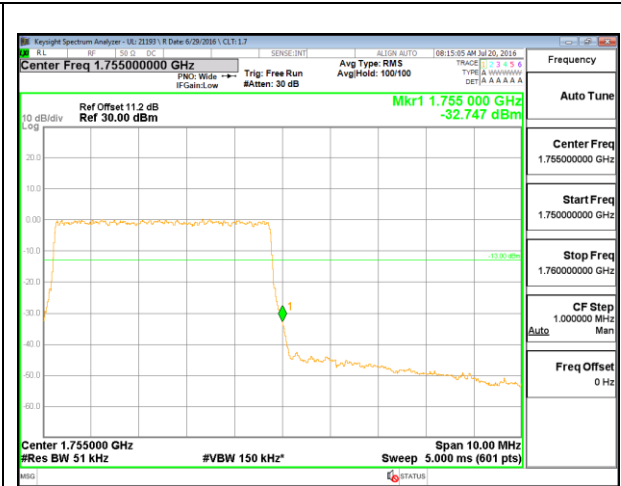

LTE B4 3MHz QPSK Low Channel FRB

LTE B4 3MHz QPSK High Channel FRB

LTE B4 3MHz 16QAM Low Channel 1RB

LTE B4 3MHz 16QAM High Channel 1RB

LTE B4 3MHz 16QAM Low Channel FRB

LTE B4 3MHz 16QAM High Channel FRB

LTE B4 5MHz QPSK Low Channel 1RB

LTE B4 5MHz QPSK High Channel 1RB

LTE B4 5MHz QPSK Low Channel FRB

LTE B4 5MHz QPSK High Channel FRB

LTE B4 5MHz 16QAM Low Channel 1RB

LTE B4 5MHz 16QAM High Channel 1RB

LTE B4 5MHz 16QAM Low Channel FRB

LTE B4 5MHz 16QAM High Channel FRB

LTE B4 10MHz QPSK Low Channel 1RB

LTE B4 10MHz QPSK High Channel 1RB

LTE B4 10MHz QPSK Low Channel FRB

LTE B4 10MHz QPSK High Channel FRB

LTE B4 10MHz 16QAM Low Channel 1RB

LTE B4 10MHz 16QAM High Channel 1RB

LTE B4 10MHz 16QAM Low Channel FRB

LTE B4 10MHz 16QAM High Channel FRB

LTE B4 15MHz QPSK Low Channel 1RB

LTE B4 15MHz QPSK High Channel 1RB

LTE B4 15MHz QPSK Low Channel FRB

LTE B4 15MHz QPSK High Channel FRB