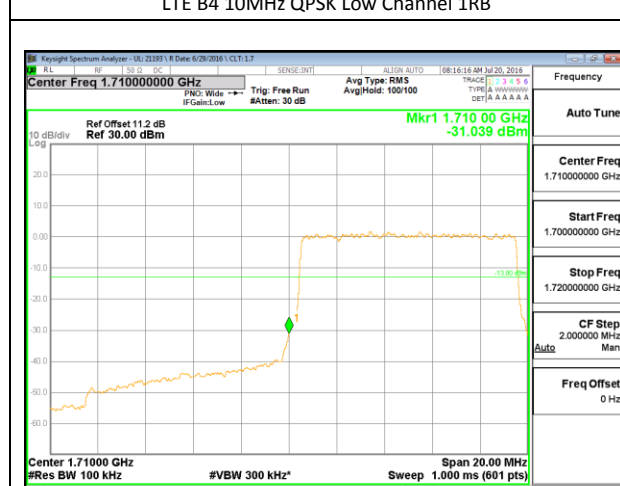

LTE B4 3MHz QPSK Low Channel FRB

LTE B4 3MHz QPSK High Channel FRB

LTE B4 3MHz 16QAM Low Channel 1RB

LTE B4 3MHz 16QAM High Channel 1RB

LTE B4 3MHz 16QAM Low Channel FRB

LTE B4 3MHz 16QAM High Channel FRB

LTE B4 5MHz QPSK Low Channel 1RB

LTE B4 5MHz QPSK High Channel 1RB

LTE B4 5MHz QPSK Low Channel FRB

LTE B4 5MHz QPSK High Channel FRB

LTE B4 5MHz 16QAM Low Channel 1RB

LTE B4 5MHz 16QAM High Channel 1RB

LTE B4 5MHz 16QAM Low Channel FRB

LTE B4 5MHz 16QAM High Channel FRB

LTE B4 10MHz QPSK Low Channel 1RB

LTE B4 10MHz QPSK High Channel 1RB

LTE B4 10MHz QPSK Low Channel FRB

LTE B4 10MHz QPSK High Channel FRB

LTE B4 10MHz 16QAM Low Channel 1RB

LTE B4 10MHz 16QAM High Channel 1RB

LTE B4 10MHz 16QAM Low Channel FRB

LTE B4 10MHz 16QAM High Channel FRB

LTE B4 15MHz QPSK Low Channel 1RB

LTE B4 15MHz QPSK High Channel 1RB

LTE B4 15MHz QPSK Low Channel FRB

LTE B4 15MHz QPSK High Channel FRB