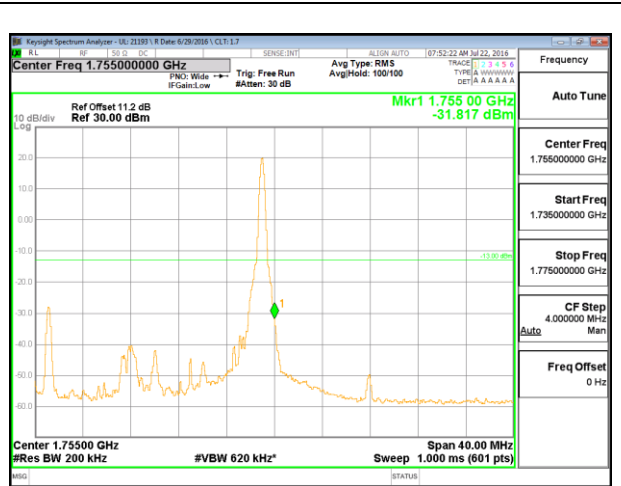

LTE B4 10MHz 16QAM Low Channel FRB

LTE B4 10MHz 16QAM High Channel FRB

LTE B4 15MHz QPSK Low Channel 1RB

LTE B4 15MHz QPSK High Channel 1RB

LTE B4 15MHz QPSK Low Channel FRB

LTE B4 15MHz QPSK High Channel FRB

LTE B4 15MHz 16QAM Low Channel 1RB

LTE B4 15MHz 16QAM High Channel 1RB

LTE B4 15MHz 16QAM Low Channel FRB

LTE B4 15MHz 16QAM High Channel FRB

LTE B4 20MHz QPSK Low Channel 1RB

LTE B4 20MHz QPSK High Channel 1RB

LTE B4 20MHz QPSK Low Channel FRB

LTE B4 20MHz QPSK High Channel FRB

LTE B4 20MHz 16QAM Low Channel 1RB

LTE B4 20MHz 16QAM High Channel 1RB

LTE B4 20MHz 16QAM Low Channel FRB

LTE B4 20MHz 16QAM High Channel FRB