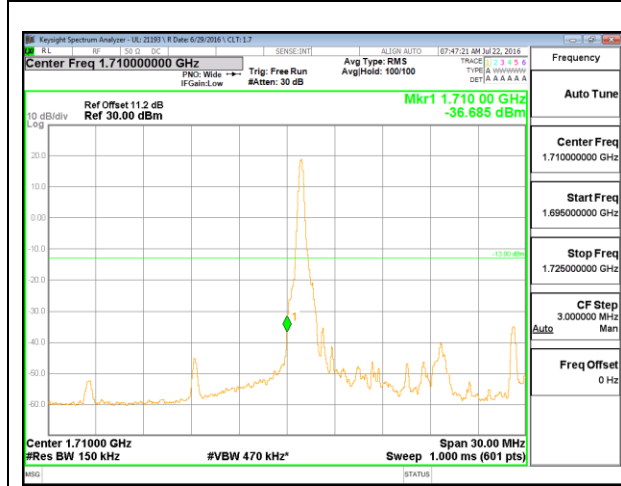

LTE B4 10MHz QPSK Low Channel 1RB

LTE B4 10MHz QPSK High Channel 1RB

LTE B4 10MHz QPSK Low Channel FRB

LTE B4 10MHz QPSK High Channel FRB

LTE B4 10MHz 16QAM Low Channel 1RB

LTE B4 10MHz 16QAM High Channel 1RB

LTE B4 10MHz 16QAM Low Channel FRB

LTE B4 10MHz 16QAM High Channel FRB

LTE B4 15MHz QPSK Low Channel 1RB

LTE B4 15MHz QPSK High Channel 1RB

LTE B4 15MHz QPSK Low Channel FRB

LTE B4 15MHz QPSK High Channel FRB

LTE B4 15MHz 16QAM Low Channel 1RB

LTE B4 15MHz 16QAM High Channel 1RB

LTE B4 15MHz 16QAM Low Channel FRB

LTE B4 15MHz 16QAM High Channel FRB

LTE B4 20MHz QPSK Low Channel 1RB

LTE B4 20MHz QPSK High Channel 1RB