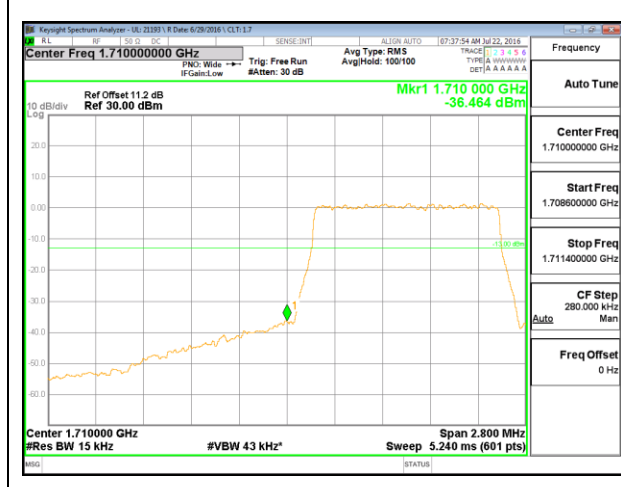

LTE B4 1.4MHz 16QAM Low Channel 1RB

LTE B4 1.4MHz 16QAM High Channel 1RB

LTE B4 1.4MHz 16QAM Low Channel FRB

LTE B4 1.4MHz 16QAM High Channel FRB

LTE B4 3MHz QPSK Low Channel 1RB

LTE B4 3MHz QPSK High Channel 1RB

LTE B4 3MHz QPSK Low Channel FRB

LTE B4 3MHz QPSK High Channel FRB

LTE B4 3MHz 16QAM Low Channel 1RB

LTE B4 3MHz 16QAM High Channel 1RB

LTE B4 3MHz 16QAM Low Channel FRB

LTE B4 3MHz 16QAM High Channel FRB

LTE B4 5MHz QPSK Low Channel 1RB

LTE B4 5MHz QPSK High Channel 1RB

LTE B4 5MHz QPSK Low Channel FRB

LTE B4 5MHz QPSK High Channel FRB

LTE B4 5MHz 16QAM Low Channel 1RB

LTE B4 5MHz 16QAM High Channel 1RB

LTE B4 5MHz 16QAM Low Channel FRB

LTE B4 5MHz 16QAM High Channel FRB