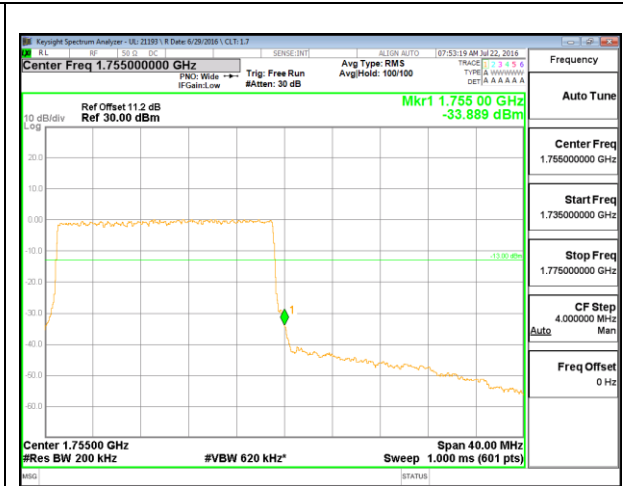

LTE B4 15MHz 16QAM Low Channel 1RB

LTE B4 15MHz 16QAM High Channel 1RB

LTE B4 15MHz 16QAM Low Channel FRB

LTE B4 15MHz 16QAM High Channel FRB

LTE B4 20MHz QPSK Low Channel 1RB

LTE B4 20MHz QPSK High Channel 1RB

LTE B4 20MHz QPSK Low Channel FRB

LTE B4 20MHz QPSK High Channel FRB

LTE B4 20MHz 16QAM Low Channel 1RB

LTE B4 20MHz 16QAM High Channel 1RB

LTE B4 20MHz 16QAM Low Channel FRB

LTE B4 20MHz 16QAM High Channel FRB

**LTE Band 5**

LTE B5 1.4MHz QPSK Low Channel 1RB

LTE B5 1.4MHz QPSK High Channel 1RB

LTE B5 1.4MHz QPSK Low Channel FRB

LTE B5 1.4MHz QPSK High Channel FRB

LTE B5 1.4MHz 16QAM Low Channel 1RB

LTE B5 1.4MHz 16QAM High Channel 1RB