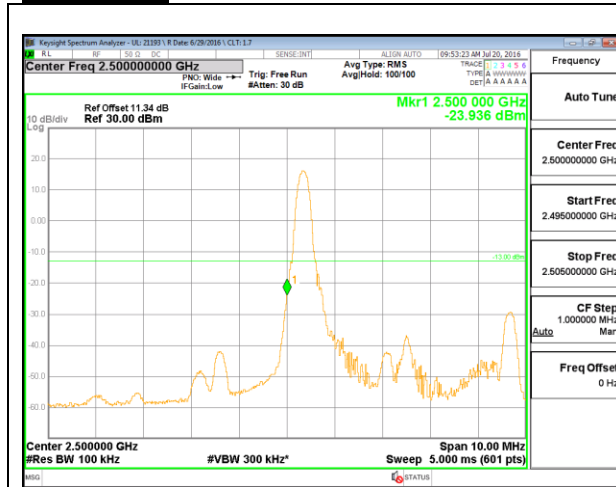

LTE Band 7

LTE B7 5MHz QPSK Low Channel 1RB