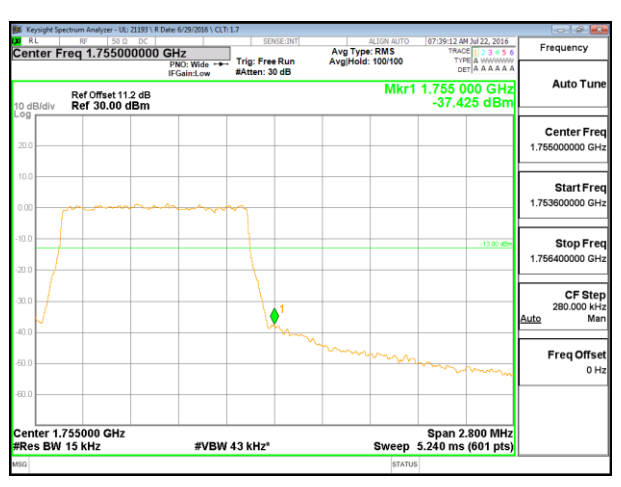

LTE B4 1.4MHz 16QAM Low Channel 1RB

LTE B4 1.4MHz 16QAM High Channel 1RB

LTE B4 1.4MHz 16QAM Low Channel FRB

LTE B4 1.4MHz 16QAM High Channel FRB

LTE B4 3MHz QPSK Low Channel 1RB

LTE B4 3MHz QPSK High Channel 1RB

LTE B4 3MHz QPSK Low Channel FRB

LTE B4 3MHz QPSK High Channel FRB

LTE B4 3MHz 16QAM Low Channel 1RB

LTE B4 3MHz 16QAM High Channel 1RB

LTE B4 3MHz 16QAM Low Channel FRB

LTE B4 3MHz 16QAM High Channel FRB

LTE B4 5MHz QPSK Low Channel 1RB

LTE B4 5MHz QPSK High Channel 1RB

LTE B4 5MHz QPSK Low Channel FRB

LTE B4 5MHz QPSK High Channel FRB

LTE B4 5MHz 16QAM Low Channel 1RB

LTE B4 5MHz 16QAM High Channel 1RB

LTE B4 5MHz 16QAM Low Channel FRB

LTE B4 5MHz 16QAM High Channel FRB