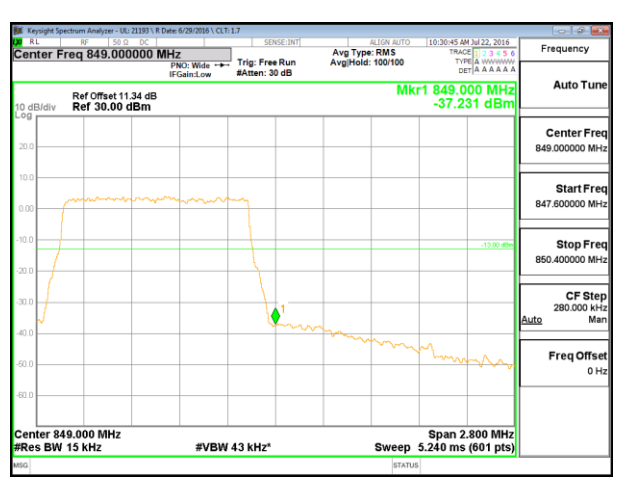

LTE B4 20MHz QPSK Low Channel FRB

LTE B4 20MHz QPSK High Channel FRB

LTE B4 20MHz 16QAM Low Channel 1RB

LTE B4 20MHz 16QAM High Channel 1RB

LTE B4 20MHz 16QAM Low Channel FRB

LTE B4 20MHz 16QAM High Channel FRB

**LTE Band 5**

LTE B5 1.4MHz QPSK Low Channel 1RB

LTE B5 1.4MHz QPSK High Channel 1RB

LTE B5 1.4MHz QPSK Low Channel FRB

LTE B5 1.4MHz QPSK High Channel FRB

LTE B5 1.4MHz 16QAM Low Channel 1RB

LTE B5 1.4MHz 16QAM High Channel 1RB

LTE B5 1.4MHz 16QAM Low Channel FRB

LTE B5 1.4MHz 16QAM High Channel FRB

LTE B5 3MHz QPSK Low Channel 1RB

LTE B5 3MHz QPSK High Channel 1RB

LTE B5 3MHz QPSK Low Channel FRB

LTE B5 3MHz QPSK High Channel FRB