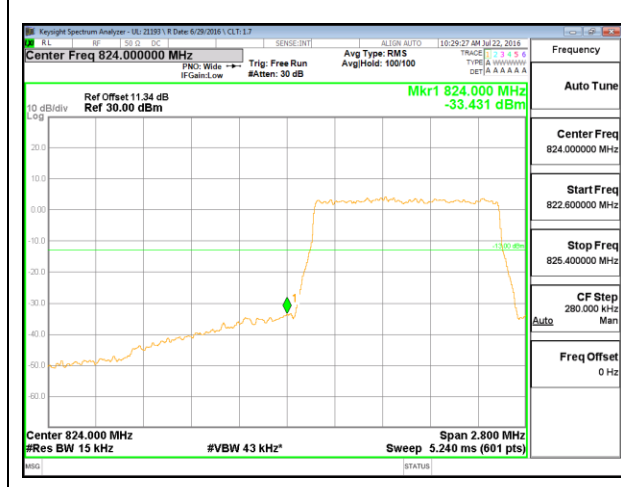

LTE B4 20MHz QPSK Low Channel FRB

LTE B4 20MHz QPSK High Channel FRB

LTE B4 20MHz 16QAM Low Channel 1RB

LTE B4 20MHz 16QAM High Channel 1RB

LTE B4 20MHz 16QAM Low Channel FRB

LTE B4 20MHz 16QAM High Channel FRB

**LTE Band 5**

LTE B5 1.4MHz QPSK Low Channel 1RB

LTE B5 1.4MHz QPSK High Channel 1RB

LTE B5 1.4MHz QPSK Low Channel FRB

LTE B5 1.4MHz QPSK High Channel FRB

LTE B5 1.4MHz 16QAM Low Channel 1RB

LTE B5 1.4MHz 16QAM High Channel 1RB

LTE B5 1.4MHz 16QAM Low Channel FRB

LTE B5 1.4MHz 16QAM High Channel FRB

LTE B5 3MHz QPSK Low Channel 1RB

LTE B5 3MHz QPSK High Channel 1RB

LTE B5 3MHz QPSK Low Channel FRB

LTE B5 3MHz QPSK High Channel FRB