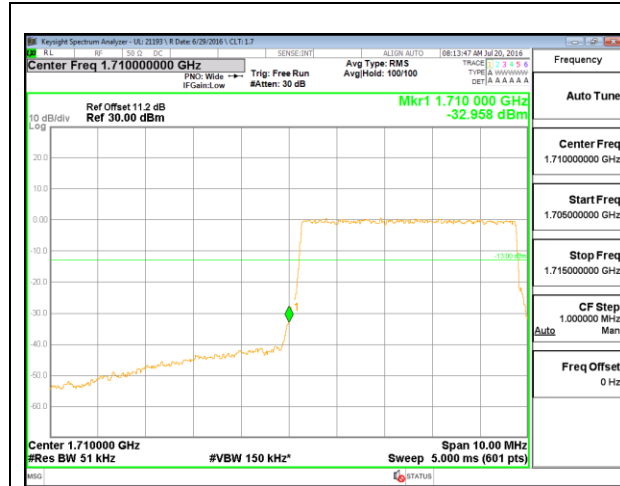

LTE B4 3MHz QPSK Low Channel FRB

LTE B4 3MHz QPSK High Channel FRB

LTE B4 3MHz 16QAM Low Channel 1RB

LTE B4 3MHz 16QAM High Channel 1RB

LTE B4 3MHz 16QAM Low Channel FRB

LTE B4 3MHz 16QAM High Channel FRB

LTE B4 5MHz QPSK Low Channel 1RB

LTE B4 5MHz QPSK High Channel 1RB

LTE B4 5MHz QPSK Low Channel FRB

LTE B4 5MHz QPSK High Channel FRB

LTE B4 5MHz 16QAM Low Channel 1RB

LTE B4 5MHz 16QAM High Channel 1RB

LTE B4 5MHz 16QAM Low Channel FRB

LTE B4 5MHz 16QAM High Channel FRB

LTE B4 10MHz QPSK Low Channel 1RB

LTE B4 10MHz QPSK High Channel 1RB

LTE B4 10MHz QPSK Low Channel FRB

LTE B4 10MHz QPSK High Channel FRB

LTE B4 10MHz 16QAM Low Channel 1RB

LTE B4 10MHz 16QAM High Channel 1RB

LTE B4 10MHz 16QAM Low Channel FRB

LTE B4 10MHz 16QAM High Channel FRB

LTE B4 15MHz QPSK Low Channel 1RB

LTE B4 15MHz QPSK High Channel 1RB

LTE B4 15MHz QPSK Low Channel FRB

LTE B4 15MHz QPSK High Channel FRB