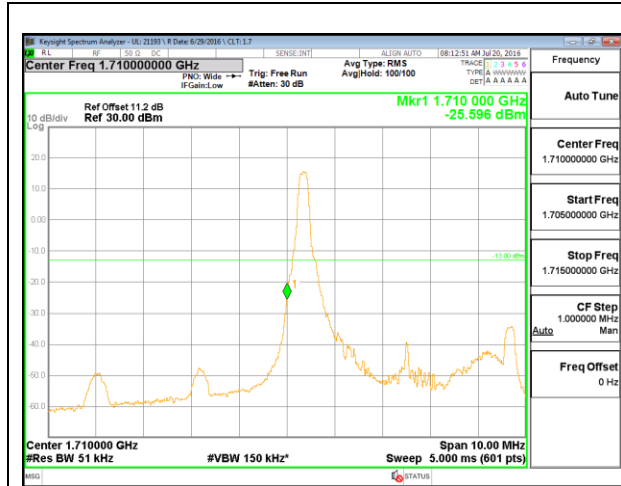

LTE B4 1.4MHz 16QAM Low Channel 1RB

LTE B4 1.4MHz 16QAM High Channel 1RB

LTE B4 1.4MHz 16QAM Low Channel FRB

LTE B4 1.4MHz 16QAM High Channel FRB

LTE B4 3MHz QPSK Low Channel 1RB

LTE B4 3MHz QPSK High Channel 1RB

LTE B4 3MHz QPSK Low Channel FRB

LTE B4 3MHz QPSK High Channel FRB

LTE B4 3MHz 16QAM Low Channel 1RB

LTE B4 3MHz 16QAM High Channel 1RB

LTE B4 3MHz 16QAM Low Channel FRB

LTE B4 3MHz 16QAM High Channel FRB

LTE B4 5MHz QPSK Low Channel 1RB

LTE B4 5MHz QPSK High Channel 1RB

LTE B4 5MHz QPSK Low Channel FRB

LTE B4 5MHz QPSK High Channel FRB

LTE B4 5MHz 16QAM Low Channel 1RB

LTE B4 5MHz 16QAM High Channel 1RB

LTE B4 5MHz 16QAM Low Channel FRB

LTE B4 5MHz 16QAM High Channel FRB

LTE B4 10MHz QPSK Low Channel 1RB

LTE B4 10MHz QPSK High Channel 1RB

LTE B4 10MHz QPSK Low Channel FRB

LTE B4 10MHz QPSK High Channel FRB

LTE B4 10MHz 16QAM Low Channel 1RB

LTE B4 10MHz 16QAM High Channel 1RB