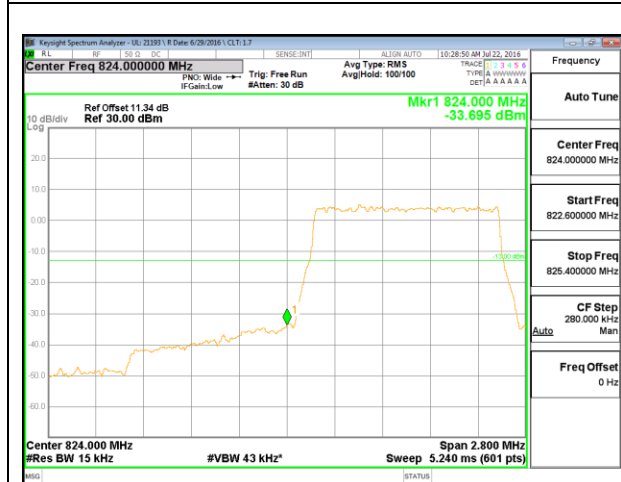

LTE B4 15MHz 16QAM Low Channel 1RB

LTE B4 15MHz 16QAM High Channel 1RB

LTE B4 15MHz 16QAM Low Channel FRB

LTE B4 15MHz 16QAM High Channel FRB

LTE B4 20MHz QPSK Low Channel 1RB

LTE B4 20MHz QPSK High Channel 1RB

LTE B4 20MHz QPSK Low Channel FRB

LTE B4 20MHz QPSK High Channel FRB

LTE B4 20MHz 16QAM Low Channel 1RB

LTE B4 20MHz 16QAM High Channel 1RB

LTE B4 20MHz 16QAM Low Channel FRB

LTE B4 20MHz 16QAM High Channel FRB

**LTE Band 5**

LTE B5 1.4MHz QPSK Low Channel 1RB

LTE B5 1.4MHz QPSK High Channel 1RB

LTE B5 1.4MHz QPSK Low Channel FRB

LTE B5 1.4MHz QPSK High Channel FRB

LTE B5 1.4MHz 16QAM Low Channel 1RB

LTE B5 1.4MHz 16QAM High Channel 1RB