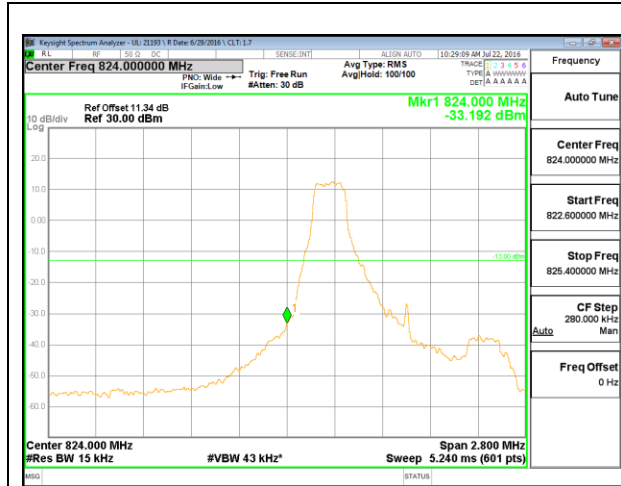

LTE B4 20MHz QPSK Low Channel FRB

LTE B4 20MHz QPSK High Channel FRB

LTE B4 20MHz 16QAM Low Channel 1RB

LTE B4 20MHz 16QAM High Channel 1RB

LTE B4 20MHz 16QAM Low Channel FRB

LTE B4 20MHz 16QAM High Channel FRB

**LTE Band 5**

LTE B5 1.4MHz QPSK Low Channel 1RB

LTE B5 1.4MHz QPSK High Channel 1RB

LTE B5 1.4MHz QPSK Low Channel FRB

LTE B5 1.4MHz QPSK High Channel FRB

LTE B5 1.4MHz 16QAM Low Channel 1RB

LTE B5 1.4MHz 16QAM High Channel 1RB

LTE B5 1.4MHz 16QAM Low Channel FRB

LTE B5 1.4MHz 16QAM High Channel FRB

LTE B5 3MHz QPSK Low Channel 1RB

LTE B5 3MHz QPSK High Channel 1RB

LTE B5 3MHz QPSK Low Channel FRB

LTE B5 3MHz QPSK High Channel FRB