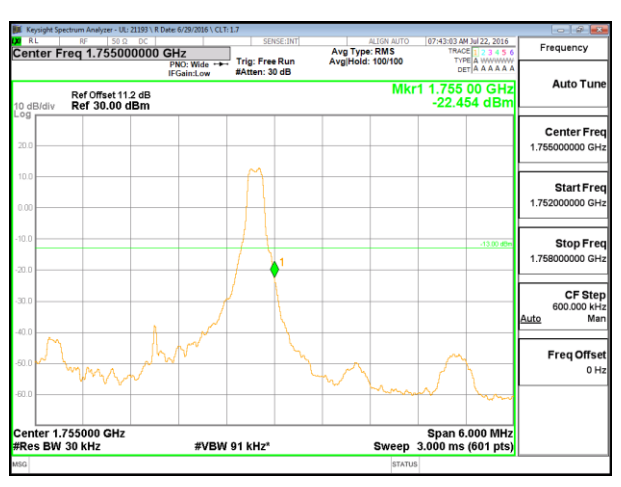

LTE B4 1.4MHz 16QAM Low Channel 1RB

LTE B4 1.4MHz 16QAM High Channel 1RB

LTE B4 1.4MHz 16QAM Low Channel FRB

LTE B4 1.4MHz 16QAM High Channel FRB

LTE B4 3MHz QPSK Low Channel 1RB

LTE B4 3MHz QPSK High Channel 1RB

LTE B4 3MHz QPSK Low Channel FRB

LTE B4 3MHz QPSK High Channel FRB

LTE B4 3MHz 16QAM Low Channel 1RB

LTE B4 3MHz 16QAM High Channel 1RB

LTE B4 3MHz 16QAM Low Channel FRB

LTE B4 3MHz 16QAM High Channel FRB

LTE B4 5MHz QPSK Low Channel 1RB

LTE B4 5MHz QPSK High Channel 1RB

LTE B4 5MHz QPSK Low Channel FRB

LTE B4 5MHz QPSK High Channel FRB

LTE B4 5MHz 16QAM Low Channel 1RB

LTE B4 5MHz 16QAM High Channel 1RB

LTE B4 5MHz 16QAM Low Channel FRB

LTE B4 5MHz 16QAM High Channel FRB