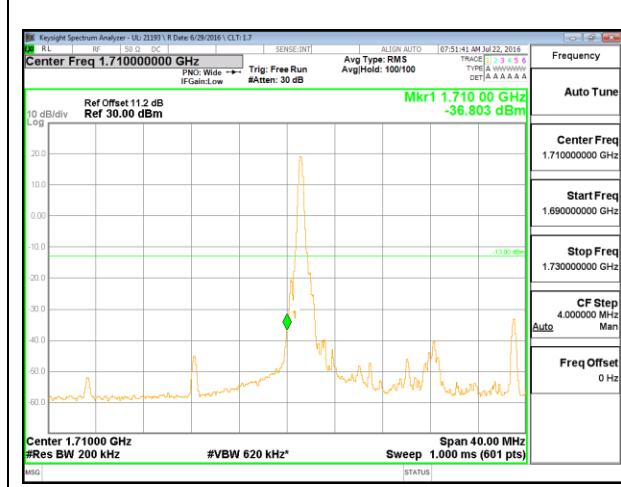

LTE B4 10MHz 16QAM Low Channel FRB

LTE B4 10MHz 16QAM High Channel FRB

LTE B4 15MHz QPSK Low Channel 1RB

LTE B4 15MHz QPSK High Channel 1RB

LTE B4 15MHz QPSK Low Channel FRB

LTE B4 15MHz QPSK High Channel FRB

LTE B4 15MHz 16QAM Low Channel 1RB

LTE B4 15MHz 16QAM High Channel 1RB

LTE B4 15MHz 16QAM Low Channel FRB

LTE B4 15MHz 16QAM High Channel FRB

LTE B4 20MHz QPSK Low Channel 1RB

LTE B4 20MHz QPSK High Channel 1RB

LTE B4 20MHz QPSK Low Channel FRB

LTE B4 20MHz QPSK High Channel FRB

LTE B4 20MHz 16QAM Low Channel 1RB

LTE B4 20MHz 16QAM High Channel 1RB

LTE B4 20MHz 16QAM Low Channel FRB

LTE B4 20MHz 16QAM High Channel FRB