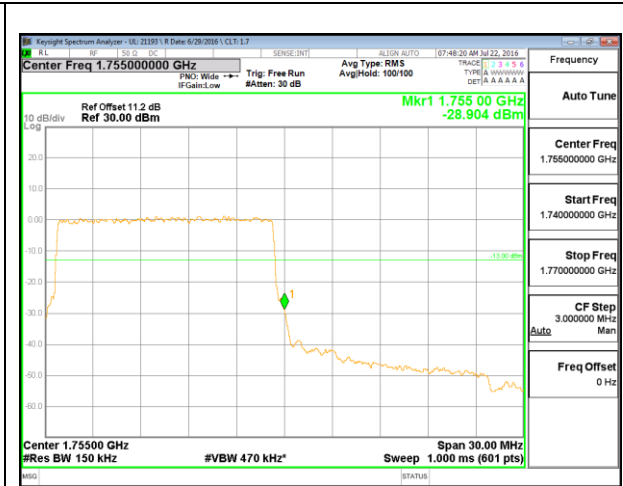

LTE B4 10MHz QPSK Low Channel 1RB

LTE B4 10MHz QPSK High Channel 1RB

LTE B4 10MHz QPSK Low Channel FRB

LTE B4 10MHz QPSK High Channel FRB

LTE B4 10MHz 16QAM Low Channel 1RB

LTE B4 10MHz 16QAM High Channel 1RB

LTE B4 10MHz 16QAM Low Channel FRB

LTE B4 10MHz 16QAM High Channel FRB

LTE B4 15MHz QPSK Low Channel 1RB

LTE B4 15MHz QPSK High Channel 1RB

LTE B4 15MHz QPSK Low Channel FRB

LTE B4 15MHz QPSK High Channel FRB

LTE B4 15MHz 16QAM Low Channel 1RB

LTE B4 15MHz 16QAM High Channel 1RB

LTE B4 15MHz 16QAM Low Channel FRB

LTE B4 15MHz 16QAM High Channel FRB

LTE B4 20MHz QPSK Low Channel 1RB

LTE B4 20MHz QPSK High Channel 1RB