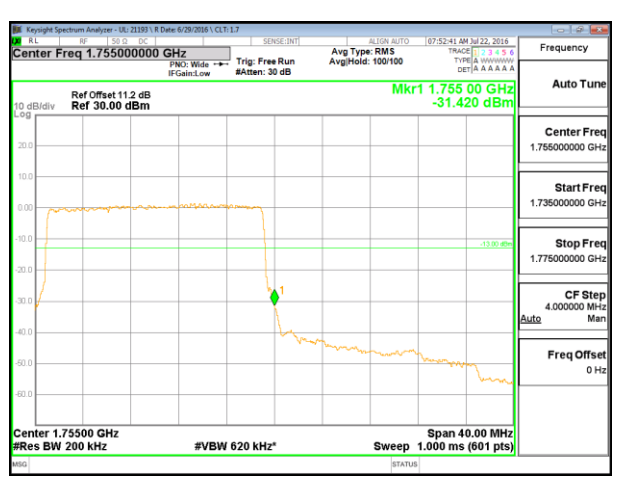

LTE B4 10MHz 16QAM Low Channel FRB

LTE B4 10MHz 16QAM High Channel FRB

LTE B4 15MHz QPSK Low Channel 1RB

LTE B4 15MHz QPSK High Channel 1RB

LTE B4 15MHz QPSK Low Channel FRB

LTE B4 15MHz QPSK High Channel FRB

LTE B4 15MHz 16QAM Low Channel 1RB

LTE B4 15MHz 16QAM High Channel 1RB

LTE B4 15MHz 16QAM Low Channel FRB

LTE B4 15MHz 16QAM High Channel FRB

LTE B4 20MHz QPSK Low Channel 1RB

LTE B4 20MHz QPSK High Channel 1RB

LTE B4 20MHz QPSK Low Channel FRB

LTE B4 20MHz QPSK High Channel FRB

LTE B4 20MHz 16QAM Low Channel 1RB

LTE B4 20MHz 16QAM High Channel 1RB

LTE B4 20MHz 16QAM Low Channel FRB

LTE B4 20MHz 16QAM High Channel FRB