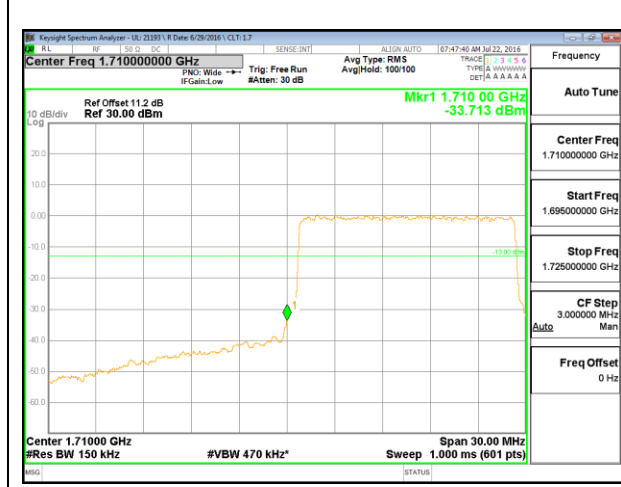

LTE B4 10MHz QPSK Low Channel 1RB

LTE B4 10MHz QPSK High Channel 1RB

LTE B4 10MHz QPSK Low Channel FRB

LTE B4 10MHz QPSK High Channel FRB

LTE B4 10MHz 16QAM Low Channel 1RB

LTE B4 10MHz 16QAM High Channel 1RB

LTE B4 10MHz 16QAM Low Channel FRB

LTE B4 10MHz 16QAM High Channel FRB

LTE B4 15MHz QPSK Low Channel 1RB

LTE B4 15MHz QPSK High Channel 1RB

LTE B4 15MHz QPSK Low Channel FRB

LTE B4 15MHz QPSK High Channel FRB

LTE B4 15MHz 16QAM Low Channel 1RB

LTE B4 15MHz 16QAM High Channel 1RB

LTE B4 15MHz 16QAM Low Channel FRB

LTE B4 15MHz 16QAM High Channel FRB

LTE B4 20MHz QPSK Low Channel 1RB

LTE B4 20MHz QPSK High Channel 1RB

LTE B4 20MHz QPSK Low Channel FRB

LTE B4 20MHz QPSK High Channel FRB

LTE B4 20MHz 16QAM Low Channel 1RB

LTE B4 20MHz 16QAM High Channel 1RB

LTE B4 20MHz 16QAM Low Channel FRB

LTE B4 20MHz 16QAM High Channel FRB