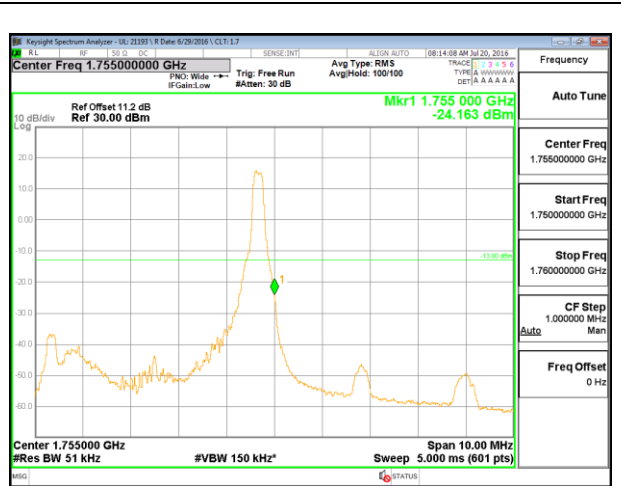

LTE B4 1.4MHz 16QAM Low Channel 1RB

LTE B4 1.4MHz 16QAM High Channel 1RB

LTE B4 1.4MHz 16QAM Low Channel FRB

LTE B4 1.4MHz 16QAM High Channel FRB

LTE B4 3MHz QPSK Low Channel 1RB

LTE B4 3MHz QPSK High Channel 1RB

LTE B4 3MHz QPSK Low Channel FRB

LTE B4 3MHz QPSK High Channel FRB

LTE B4 3MHz 16QAM Low Channel 1RB

LTE B4 3MHz 16QAM High Channel 1RB

LTE B4 3MHz 16QAM Low Channel FRB

LTE B4 3MHz 16QAM High Channel FRB

LTE B4 5MHz QPSK Low Channel 1RB

LTE B4 5MHz QPSK High Channel 1RB

LTE B4 5MHz QPSK Low Channel FRB

LTE B4 5MHz QPSK High Channel FRB

LTE B4 5MHz 16QAM Low Channel 1RB

LTE B4 5MHz 16QAM High Channel 1RB

LTE B4 5MHz 16QAM Low Channel FRB

LTE B4 5MHz 16QAM High Channel FRB

LTE B4 10MHz QPSK Low Channel 1RB

LTE B4 10MHz QPSK High Channel 1RB

LTE B4 10MHz QPSK Low Channel FRB

LTE B4 10MHz QPSK High Channel FRB

LTE B4 10MHz 16QAM Low Channel 1RB

LTE B4 10MHz 16QAM High Channel 1RB