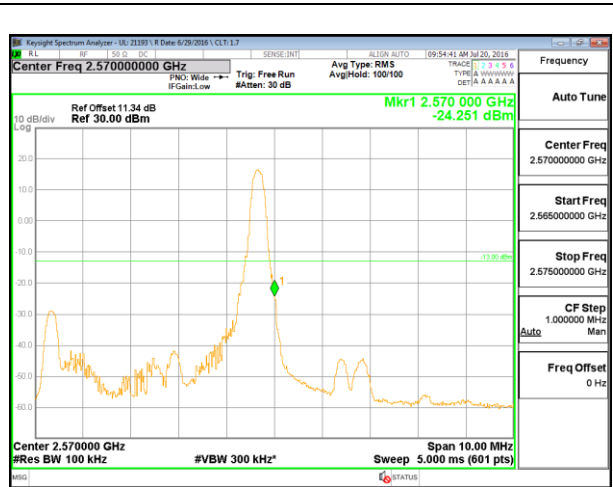

LTE B7 5MHz QPSK High Channel 1RB