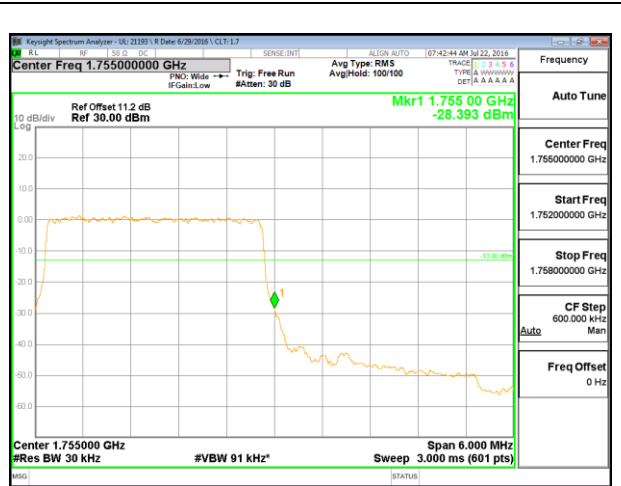

LTE B4 1.4MHz 16QAM Low Channel 1RB

LTE B4 1.4MHz 16QAM High Channel 1RB

LTE B4 1.4MHz 16QAM Low Channel FRB

LTE B4 1.4MHz 16QAM High Channel FRB

LTE B4 3MHz QPSK Low Channel 1RB

LTE B4 3MHz QPSK High Channel 1RB

LTE B4 3MHz QPSK Low Channel FRB

LTE B4 3MHz QPSK High Channel FRB

LTE B4 3MHz 16QAM Low Channel 1RB

LTE B4 3MHz 16QAM High Channel 1RB

LTE B4 3MHz 16QAM Low Channel FRB

LTE B4 3MHz 16QAM High Channel FRB

LTE B4 5MHz QPSK Low Channel 1RB

LTE B4 5MHz QPSK High Channel 1RB

LTE B4 5MHz QPSK Low Channel FRB

LTE B4 5MHz QPSK High Channel FRB

LTE B4 5MHz 16QAM Low Channel 1RB

LTE B4 5MHz 16QAM High Channel 1RB

LTE B4 5MHz 16QAM Low Channel FRB

LTE B4 5MHz 16QAM High Channel FRB