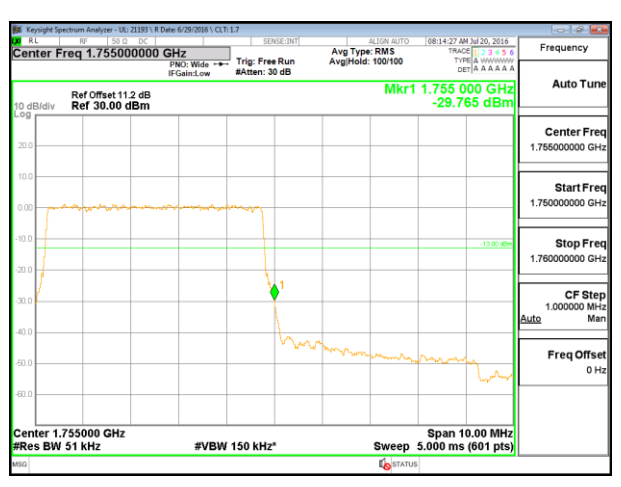

LTE B4 1.4MHz 16QAM Low Channel 1RB

LTE B4 1.4MHz 16QAM High Channel 1RB

LTE B4 1.4MHz 16QAM Low Channel FRB

LTE B4 1.4MHz 16QAM High Channel FRB

LTE B4 3MHz QPSK Low Channel 1RB

LTE B4 3MHz QPSK High Channel 1RB

LTE B4 3MHz QPSK Low Channel FRB

LTE B4 3MHz QPSK High Channel FRB

LTE B4 3MHz 16QAM Low Channel 1RB

LTE B4 3MHz 16QAM High Channel 1RB

LTE B4 3MHz 16QAM Low Channel FRB

LTE B4 3MHz 16QAM High Channel FRB

LTE B4 5MHz QPSK Low Channel 1RB

LTE B4 5MHz QPSK High Channel 1RB

LTE B4 5MHz QPSK Low Channel FRB

LTE B4 5MHz QPSK High Channel FRB

LTE B4 5MHz 16QAM Low Channel 1RB

LTE B4 5MHz 16QAM High Channel 1RB

LTE B4 5MHz 16QAM Low Channel FRB

LTE B4 5MHz 16QAM High Channel FRB

LTE B4 10MHz QPSK Low Channel 1RB

LTE B4 10MHz QPSK High Channel 1RB

LTE B4 10MHz QPSK Low Channel FRB

LTE B4 10MHz QPSK High Channel FRB

LTE B4 10MHz 16QAM Low Channel 1RB

LTE B4 10MHz 16QAM High Channel 1RB