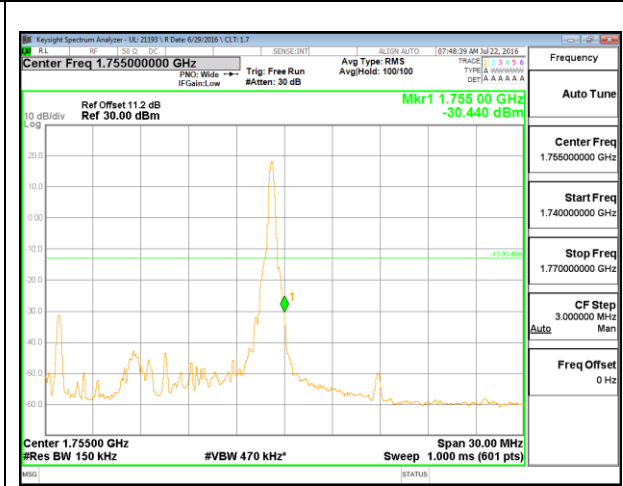

LTE B4 10MHz QPSK Low Channel 1RB

LTE B4 10MHz QPSK High Channel 1RB

LTE B4 10MHz QPSK Low Channel FRB

LTE B4 10MHz QPSK High Channel FRB

LTE B4 10MHz 16QAM Low Channel 1RB

LTE B4 10MHz 16QAM High Channel 1RB

LTE B4 10MHz 16QAM Low Channel FRB

LTE B4 10MHz 16QAM High Channel FRB

LTE B4 15MHz QPSK Low Channel 1RB

LTE B4 15MHz QPSK High Channel 1RB

LTE B4 15MHz QPSK Low Channel FRB

LTE B4 15MHz QPSK High Channel FRB

LTE B4 15MHz 16QAM Low Channel 1RB

LTE B4 15MHz 16QAM High Channel 1RB

LTE B4 15MHz 16QAM Low Channel FRB

LTE B4 15MHz 16QAM High Channel FRB

LTE B4 20MHz QPSK Low Channel 1RB

LTE B4 20MHz QPSK High Channel 1RB