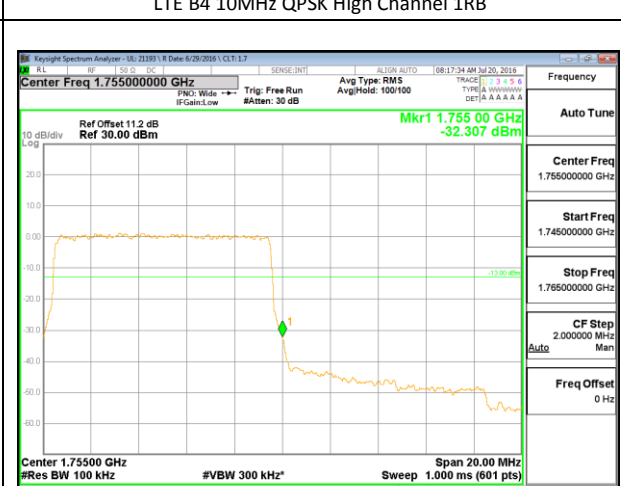

LTE B4 3MHz QPSK Low Channel FRB

LTE B4 3MHz QPSK High Channel FRB

LTE B4 3MHz 16QAM Low Channel 1RB

LTE B4 3MHz 16QAM High Channel 1RB

LTE B4 3MHz 16QAM Low Channel FRB

LTE B4 3MHz 16QAM High Channel FRB

LTE B4 5MHz QPSK Low Channel 1RB

LTE B4 5MHz QPSK High Channel 1RB

LTE B4 5MHz QPSK Low Channel FRB

LTE B4 5MHz QPSK High Channel FRB

LTE B4 5MHz 16QAM Low Channel 1RB

LTE B4 5MHz 16QAM High Channel 1RB

LTE B4 5MHz 16QAM Low Channel FRB

LTE B4 5MHz 16QAM High Channel FRB

LTE B4 10MHz QPSK Low Channel 1RB

LTE B4 10MHz QPSK High Channel 1RB

LTE B4 10MHz QPSK Low Channel FRB

LTE B4 10MHz QPSK High Channel FRB

LTE B4 10MHz 16QAM Low Channel 1RB

LTE B4 10MHz 16QAM High Channel 1RB

LTE B4 10MHz 16QAM Low Channel FRB

LTE B4 10MHz 16QAM High Channel FRB

LTE B4 15MHz QPSK Low Channel 1RB

LTE B4 15MHz QPSK High Channel 1RB

LTE B4 15MHz QPSK Low Channel FRB

LTE B4 15MHz QPSK High Channel FRB