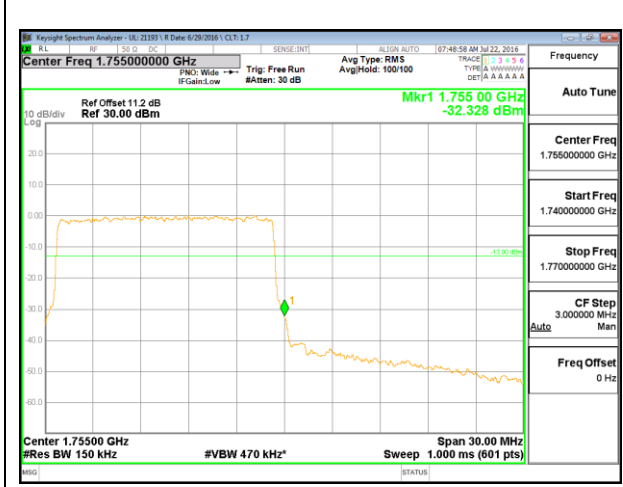

LTE B4 10MHz QPSK Low Channel 1RB

LTE B4 10MHz QPSK High Channel 1RB

LTE B4 10MHz QPSK Low Channel FRB

LTE B4 10MHz QPSK High Channel FRB

LTE B4 10MHz 16QAM Low Channel 1RB

LTE B4 10MHz 16QAM High Channel 1RB

LTE B4 10MHz 16QAM Low Channel FRB

LTE B4 10MHz 16QAM High Channel FRB

LTE B4 15MHz QPSK Low Channel 1RB

LTE B4 15MHz QPSK High Channel 1RB

LTE B4 15MHz QPSK Low Channel FRB

LTE B4 15MHz QPSK High Channel FRB

LTE B4 15MHz 16QAM Low Channel 1RB

LTE B4 15MHz 16QAM High Channel 1RB

LTE B4 15MHz 16QAM Low Channel FRB

LTE B4 15MHz 16QAM High Channel FRB

LTE B4 20MHz QPSK Low Channel 1RB

LTE B4 20MHz QPSK High Channel 1RB

LTE B4 20MHz QPSK Low Channel FRB

LTE B4 20MHz QPSK High Channel FRB

LTE B4 20MHz 16QAM Low Channel 1RB

LTE B4 20MHz 16QAM High Channel 1RB

LTE B4 20MHz 16QAM Low Channel FRB

LTE B4 20MHz 16QAM High Channel FRB