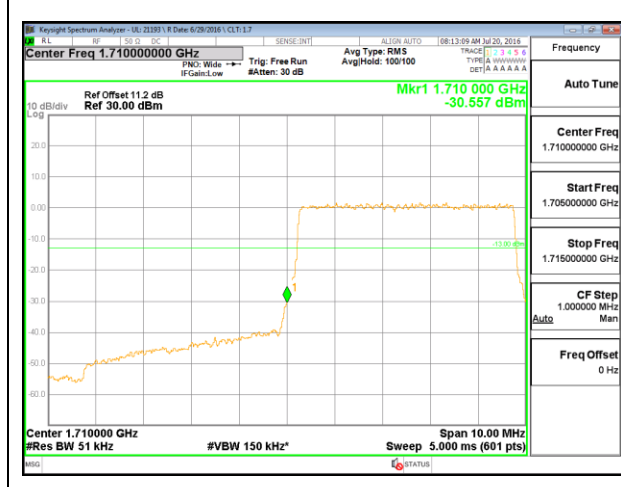

LTE B4 1.4MHz 16QAM Low Channel 1RB

LTE B4 1.4MHz 16QAM High Channel 1RB

LTE B4 1.4MHz 16QAM Low Channel FRB

LTE B4 1.4MHz 16QAM High Channel FRB

LTE B4 3MHz QPSK Low Channel 1RB

LTE B4 3MHz QPSK High Channel 1RB

LTE B4 3MHz QPSK Low Channel FRB

LTE B4 3MHz QPSK High Channel FRB

LTE B4 3MHz 16QAM Low Channel 1RB

LTE B4 3MHz 16QAM High Channel 1RB

LTE B4 3MHz 16QAM Low Channel FRB

LTE B4 3MHz 16QAM High Channel FRB

LTE B4 5MHz QPSK Low Channel 1RB

LTE B4 5MHz QPSK High Channel 1RB

LTE B4 5MHz QPSK Low Channel FRB

LTE B4 5MHz QPSK High Channel FRB

LTE B4 5MHz 16QAM Low Channel 1RB

LTE B4 5MHz 16QAM High Channel 1RB

LTE B4 5MHz 16QAM Low Channel FRB

LTE B4 5MHz 16QAM High Channel FRB

LTE B4 10MHz QPSK Low Channel 1RB

LTE B4 10MHz QPSK High Channel 1RB

LTE B4 10MHz QPSK Low Channel FRB

LTE B4 10MHz QPSK High Channel FRB

LTE B4 10MHz 16QAM Low Channel 1RB

LTE B4 10MHz 16QAM High Channel 1RB