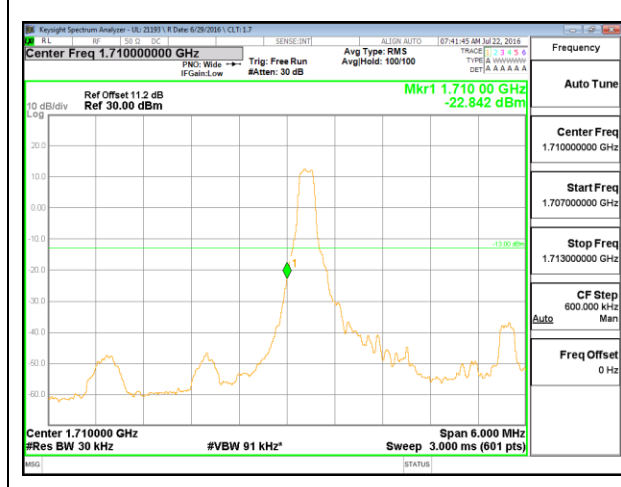

LTE B4 1.4MHz 16QAM Low Channel 1RB

LTE B4 1.4MHz 16QAM High Channel 1RB

LTE B4 1.4MHz 16QAM Low Channel FRB

LTE B4 1.4MHz 16QAM High Channel FRB

LTE B4 3MHz QPSK Low Channel 1RB

LTE B4 3MHz QPSK High Channel 1RB

LTE B4 3MHz QPSK Low Channel FRB

LTE B4 3MHz QPSK High Channel FRB

LTE B4 3MHz 16QAM Low Channel 1RB

LTE B4 3MHz 16QAM High Channel 1RB

LTE B4 3MHz 16QAM Low Channel FRB

LTE B4 3MHz 16QAM High Channel FRB

LTE B4 5MHz QPSK Low Channel 1RB

LTE B4 5MHz QPSK High Channel 1RB

LTE B4 5MHz QPSK Low Channel FRB

LTE B4 5MHz QPSK High Channel FRB

LTE B4 5MHz 16QAM Low Channel 1RB

LTE B4 5MHz 16QAM High Channel 1RB

LTE B4 5MHz 16QAM Low Channel FRB

LTE B4 5MHz 16QAM High Channel FRB