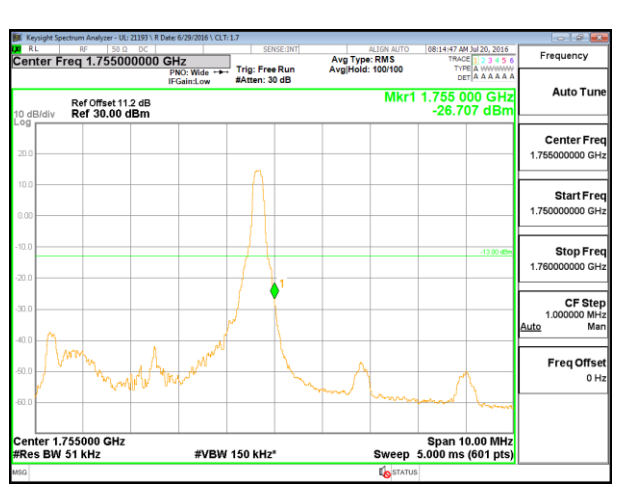

LTE B4 3MHz QPSK Low Channel FRB

LTE B4 3MHz QPSK High Channel FRB

LTE B4 3MHz 16QAM Low Channel 1RB

LTE B4 3MHz 16QAM High Channel 1RB

LTE B4 3MHz 16QAM Low Channel FRB

LTE B4 3MHz 16QAM High Channel FRB

LTE B4 5MHz QPSK Low Channel 1RB

LTE B4 5MHz QPSK High Channel 1RB

LTE B4 5MHz QPSK Low Channel FRB

LTE B4 5MHz QPSK High Channel FRB

LTE B4 5MHz 16QAM Low Channel 1RB

LTE B4 5MHz 16QAM High Channel 1RB

LTE B4 5MHz 16QAM Low Channel FRB

LTE B4 5MHz 16QAM High Channel FRB

LTE B4 10MHz QPSK Low Channel 1RB

LTE B4 10MHz QPSK High Channel 1RB

LTE B4 10MHz QPSK Low Channel FRB

LTE B4 10MHz QPSK High Channel FRB

LTE B4 10MHz 16QAM Low Channel 1RB

LTE B4 10MHz 16QAM High Channel 1RB

LTE B4 10MHz 16QAM Low Channel FRB

LTE B4 10MHz 16QAM High Channel FRB

LTE B4 15MHz QPSK Low Channel 1RB

LTE B4 15MHz QPSK High Channel 1RB

LTE B4 15MHz QPSK Low Channel FRB

LTE B4 15MHz QPSK High Channel FRB