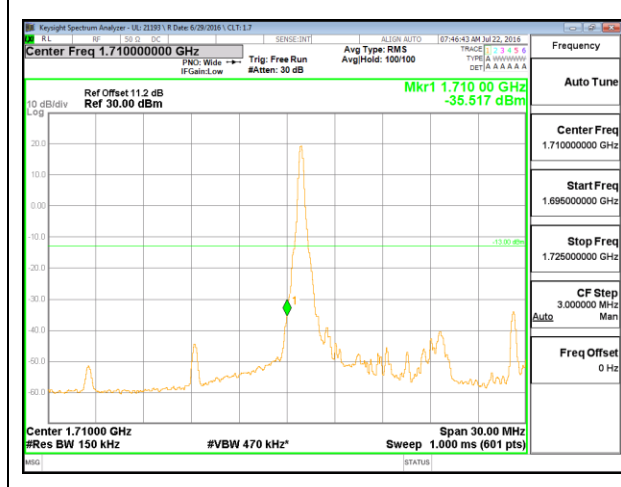

LTE B4 5MHz QPSK High Channel 1RB

LTE B4 5MHz QPSK Low Channel FRB

LTE B4 5MHz QPSK High Channel FRB

LTE B4 5MHz 16QAM Low Channel 1RB

LTE B4 5MHz 16QAM High Channel 1RB

LTE B4 5MHz 16QAM Low Channel FRB

LTE B4 5MHz 16QAM High Channel FRB

LTE B4 10MHz QPSK Low Channel 1RB

LTE B4 10MHz QPSK High Channel 1RB

LTE B4 10MHz QPSK Low Channel FRB

LTE B4 10MHz QPSK High Channel FRB

LTE B4 10MHz 16QAM Low Channel 1RB

LTE B4 10MHz 16QAM High Channel 1RB

LTE B4 10MHz 16QAM Low Channel FRB

LTE B4 10MHz 16QAM High Channel FRB

LTE B4 15MHz QPSK Low Channel 1RB

LTE B4 15MHz QPSK High Channel 1RB

LTE B4 15MHz QPSK Low Channel FRB

LTE B4 15MHz QPSK High Channel FRB