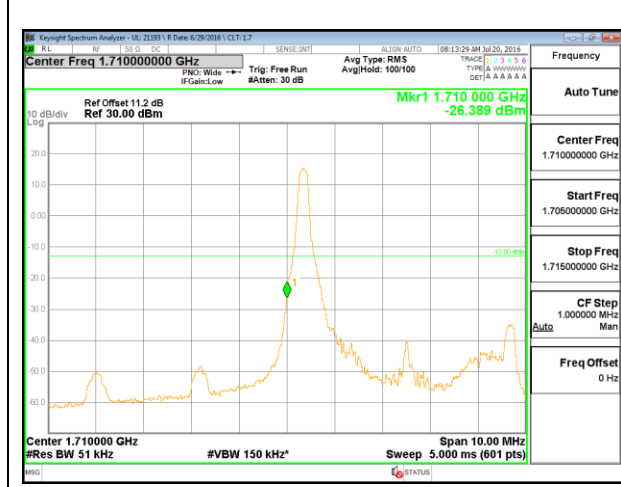

LTE B4 1.4MHz 16QAM Low Channel 1RB

LTE B4 1.4MHz 16QAM High Channel 1RB

LTE B4 1.4MHz 16QAM Low Channel FRB

LTE B4 1.4MHz 16QAM High Channel FRB

LTE B4 3MHz QPSK Low Channel 1RB

LTE B4 3MHz QPSK High Channel 1RB

LTE B4 3MHz QPSK Low Channel FRB

LTE B4 3MHz QPSK High Channel FRB

LTE B4 3MHz 16QAM Low Channel 1RB

LTE B4 3MHz 16QAM High Channel 1RB

LTE B4 3MHz 16QAM Low Channel FRB

LTE B4 3MHz 16QAM High Channel FRB

LTE B4 5MHz QPSK Low Channel 1RB

LTE B4 5MHz QPSK High Channel 1RB

LTE B4 5MHz QPSK Low Channel FRB

LTE B4 5MHz QPSK High Channel FRB

LTE B4 5MHz 16QAM Low Channel 1RB

LTE B4 5MHz 16QAM High Channel 1RB

LTE B4 5MHz 16QAM Low Channel FRB

LTE B4 5MHz 16QAM High Channel FRB

LTE B4 10MHz QPSK Low Channel 1RB

LTE B4 10MHz QPSK High Channel 1RB

LTE B4 10MHz QPSK Low Channel FRB

LTE B4 10MHz QPSK High Channel FRB

LTE B4 10MHz 16QAM Low Channel 1RB

LTE B4 10MHz 16QAM High Channel 1RB