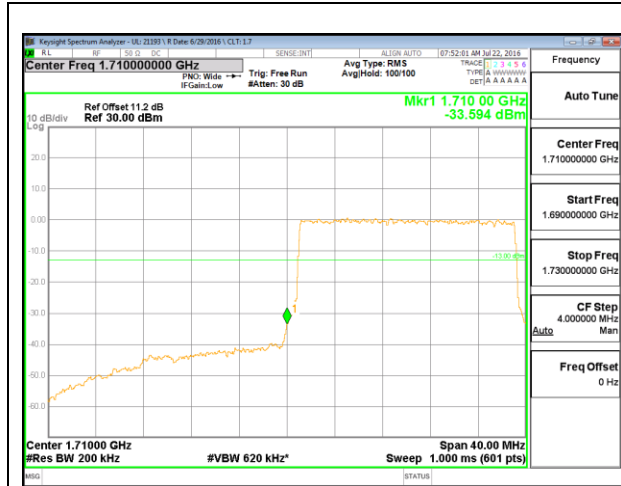

LTE B4 15MHz 16QAM Low Channel 1RB

LTE B4 15MHz 16QAM High Channel 1RB

LTE B4 15MHz 16QAM Low Channel FRB

LTE B4 15MHz 16QAM High Channel FRB

LTE B4 20MHz QPSK Low Channel 1RB

LTE B4 20MHz QPSK High Channel 1RB

LTE B4 20MHz QPSK Low Channel FRB

LTE B4 20MHz QPSK High Channel FRB

LTE B4 20MHz 16QAM Low Channel 1RB

LTE B4 20MHz 16QAM High Channel 1RB

LTE B4 20MHz 16QAM Low Channel FRB

LTE B4 20MHz 16QAM High Channel FRB

**LTE Band 5**

LTE B5 1.4MHz QPSK Low Channel 1RB

LTE B5 1.4MHz QPSK High Channel 1RB

LTE B5 1.4MHz QPSK Low Channel FRB

LTE B5 1.4MHz QPSK High Channel FRB

LTE B5 1.4MHz 16QAM Low Channel 1RB

LTE B5 1.4MHz 16QAM High Channel 1RB