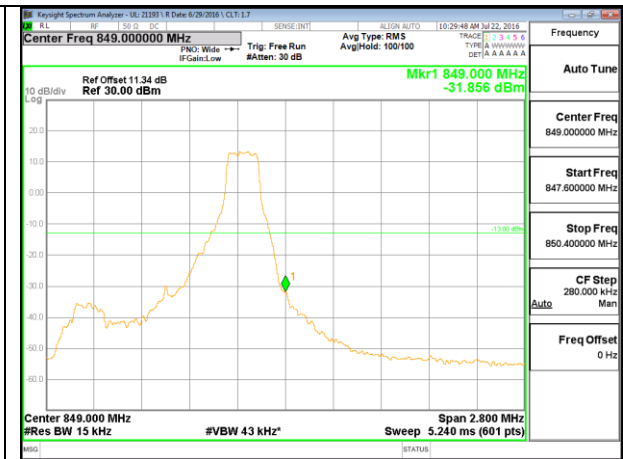

LTE B4 15MHz 16QAM Low Channel 1RB

LTE B4 15MHz 16QAM High Channel 1RB

LTE B4 15MHz 16QAM Low Channel FRB

LTE B4 15MHz 16QAM High Channel FRB

LTE B4 20MHz QPSK Low Channel 1RB

LTE B4 20MHz QPSK High Channel 1RB

LTE B4 20MHz QPSK Low Channel FRB

LTE B4 20MHz QPSK High Channel FRB

LTE B4 20MHz 16QAM Low Channel 1RB

LTE B4 20MHz 16QAM High Channel 1RB

LTE B4 20MHz 16QAM Low Channel FRB

LTE B4 20MHz 16QAM High Channel FRB

**LTE Band 5**

LTE B5 1.4MHz QPSK Low Channel 1RB

LTE B5 1.4MHz QPSK High Channel 1RB

LTE B5 1.4MHz QPSK Low Channel FRB

LTE B5 1.4MHz QPSK High Channel FRB

LTE B5 1.4MHz 16QAM Low Channel 1RB

LTE B5 1.4MHz 16QAM High Channel 1RB