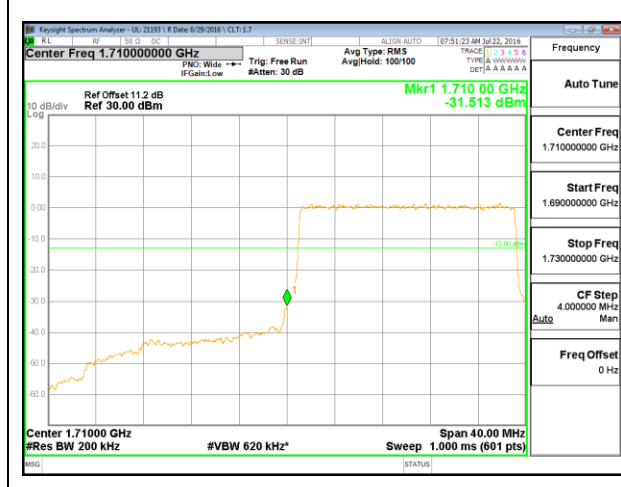

LTE B4 10MHz 16QAM Low Channel FRB

LTE B4 10MHz 16QAM High Channel FRB

LTE B4 15MHz QPSK Low Channel 1RB

LTE B4 15MHz QPSK High Channel 1RB

LTE B4 15MHz QPSK Low Channel FRB

LTE B4 15MHz QPSK High Channel FRB

LTE B4 15MHz 16QAM Low Channel 1RB

LTE B4 15MHz 16QAM High Channel 1RB

LTE B4 15MHz 16QAM Low Channel FRB

LTE B4 15MHz 16QAM High Channel FRB

LTE B4 20MHz QPSK Low Channel 1RB

LTE B4 20MHz QPSK High Channel 1RB

LTE B4 20MHz QPSK Low Channel FRB

LTE B4 20MHz QPSK High Channel FRB

LTE B4 20MHz 16QAM Low Channel 1RB

LTE B4 20MHz 16QAM High Channel 1RB

LTE B4 20MHz 16QAM Low Channel FRB

LTE B4 20MHz 16QAM High Channel FRB