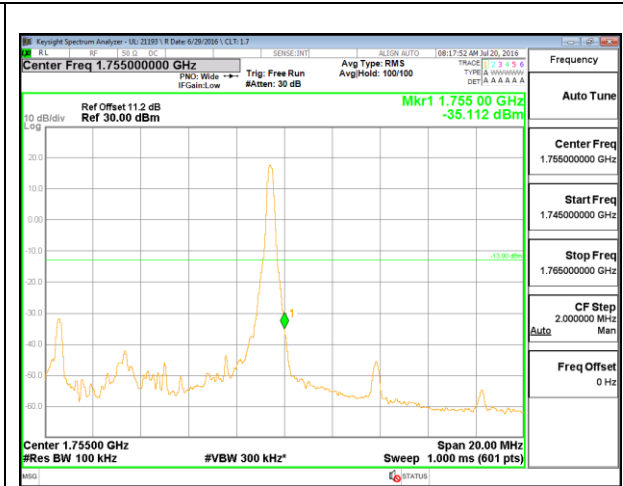

LTE B4 5MHz QPSK High Channel 1RB

LTE B4 5MHz QPSK Low Channel FRB

LTE B4 5MHz QPSK High Channel FRB

LTE B4 5MHz 16QAM Low Channel 1RB

LTE B4 5MHz 16QAM High Channel 1RB

LTE B4 5MHz 16QAM Low Channel FRB

LTE B4 5MHz 16QAM High Channel FRB

LTE B4 10MHz QPSK Low Channel 1RB

LTE B4 10MHz QPSK High Channel 1RB

LTE B4 10MHz QPSK Low Channel FRB

LTE B4 10MHz QPSK High Channel FRB

LTE B4 10MHz 16QAM Low Channel 1RB

LTE B4 10MHz 16QAM High Channel 1RB

LTE B4 10MHz 16QAM Low Channel FRB

LTE B4 10MHz 16QAM High Channel FRB

LTE B4 15MHz QPSK Low Channel 1RB

LTE B4 15MHz QPSK High Channel 1RB

LTE B4 15MHz QPSK Low Channel FRB

LTE B4 15MHz QPSK High Channel FRB