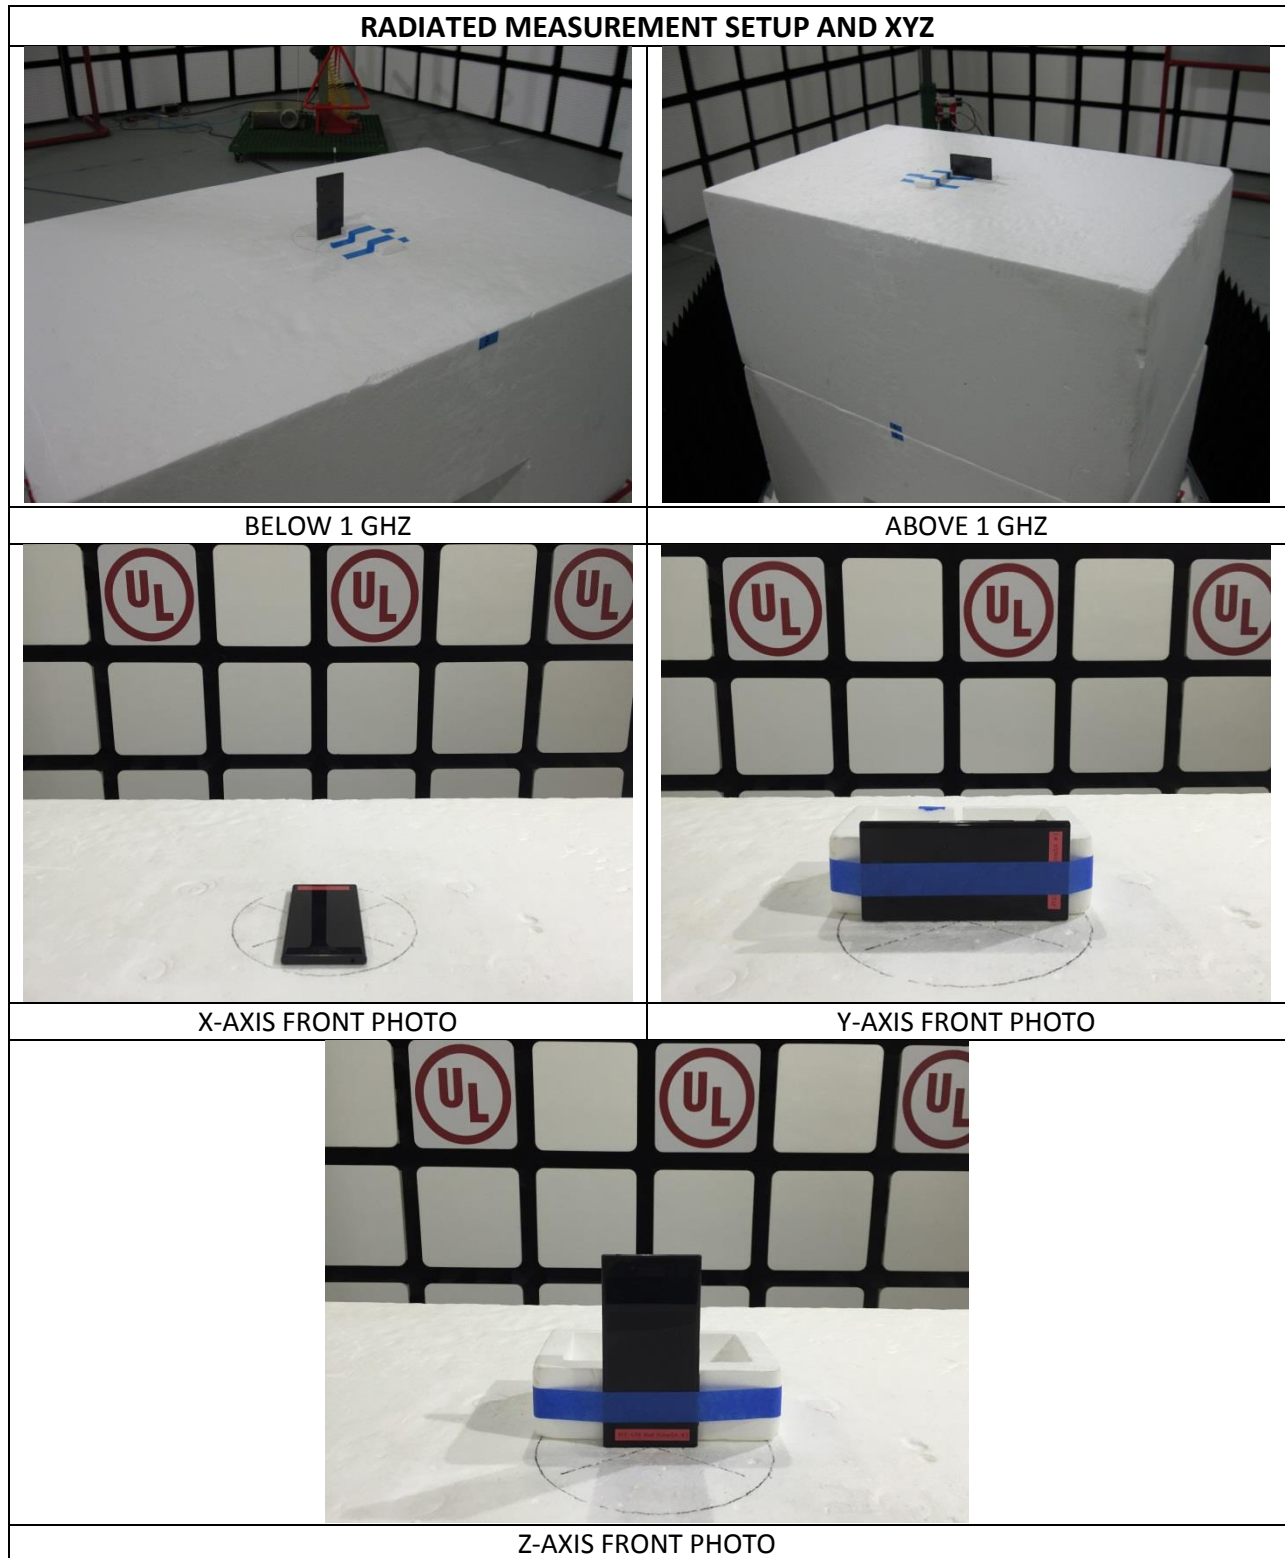

15. SETUP PHOTOS

**ANTENNA PORT CONDUCTED RF MEASUREMENT SETUP AND
FREQUENCY STABILITY**

ANTENNA PORT CONDUCTED PHOTO

FREQUENCY STABILITY

END OF REPORT