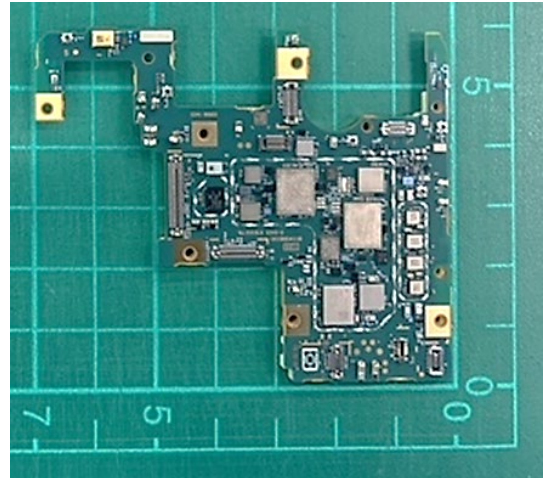

FCC ID: PY7-27433F Internal Photo

Without Rear panel

Without PBA and Battery

Rear panel

Without Rear panel – Antenna: in red frame

Front PBA with Shield cases (Front-side)

Front PBA without Shield cases (Front-side)

Rear PBA with Shield case (Front-side)

Rear PBA without Shield case (Front-side)

Front PBA (Rear-side)

Rear PBA with Shield case (Rear-side)

Rear PBA without Shield case (Rear-side)

Internal Sub-PWB (Front-side)

Internal Sub-PBA (Rear-side)

Battery: