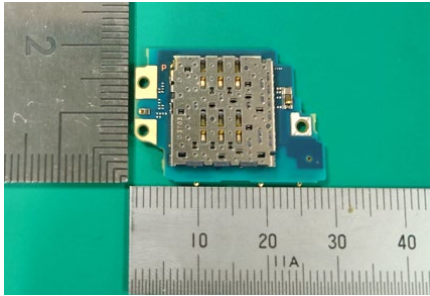

FCC ID: PY7-27433F Internal Photo

Without Rear panel

Without PBA and Battery

Rear panel

Without Rear panel – Antenna: in red frame

Front PBA with Shield cases (Front-side)

Front PBA without Shield cases (Front-side)

Rear PBA with Shield case (Front-side)

Rear PBA without Shield case (Front-side)

Front PBA (Rear-side)

Rear PBA with Shield case (Rear-side)

Rear PBA without Shield case (Rear-side)

Internal Sub-PWB (Front-side)