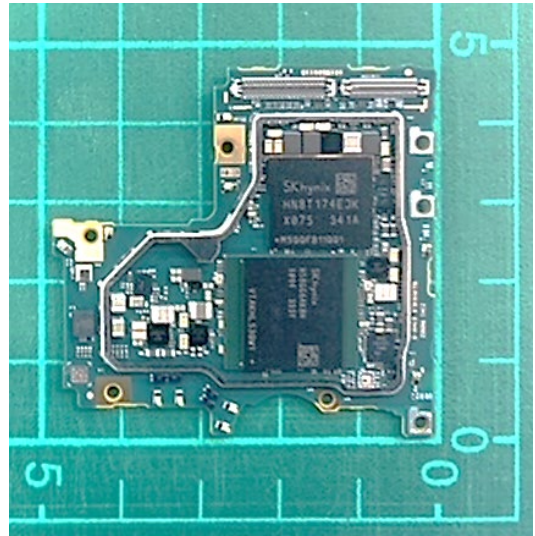

FCC ID: PY7-27433F Internal Photo

Without Rear panel

Without PBA and Battery

Rear panel

Without Rear panel – Antenna: in red frame

Front PBA with Shield cases (Front-side)

Front PBA without Shield cases (Front-side)

Rear PBA with Shield case (Front-side)

Rear PBA without Shield case (Front-side)

Front PBA (Rear-side)

Rear PBA with Shield case (Rear-side)

Rear PBA without Shield case (Rear-side)

Internal Sub-PWB (Front-side)