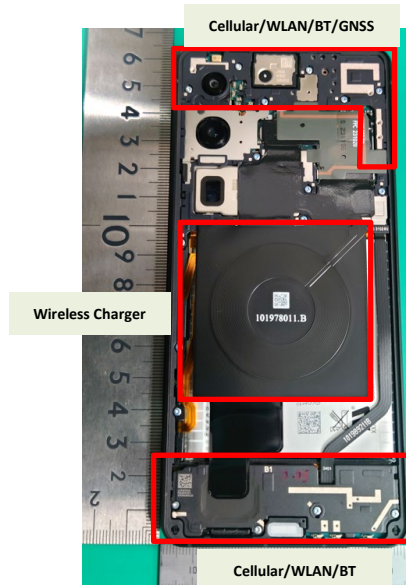

FCC ID: PY7-27433F Internal Photo

Without Rear panel

Without PBA and Battery

Rear panel

Without Rear panel – Antenna: in red frame

Front PBA with Shield cases (Front-side)

Front PBA without Shield cases (Front-side)

Rear PBA with Shield case (Front-side)

Rear PBA without Shield case (Front-side)

Front PBA (Rear-side)

Rear PBA with Shield case (Rear-side)

Rear PBA without Shield case (Rear-side)

Internal Sub-PWB (Front-side)