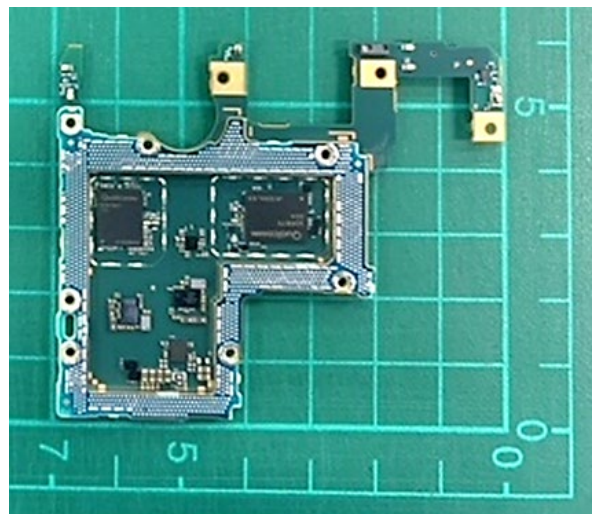

FCC ID: PY7-27433F Internal Photo

Without Rear panel

Without PBA and Battery

Rear panel

Without Rear panel – Antenna: in red frame

Front PBA with Shield cases (Front-side)

Front PBA without Shield cases (Front-side)

Rear PBA with Shield case (Front-side)

Rear PBA without Shield case (Front-side)

Front PBA (Rear-side)

Rear PBA with Shield case (Rear-side)

Rear PBA without Shield case (Rear-side)

Internal Sub-PWB (Front-side)