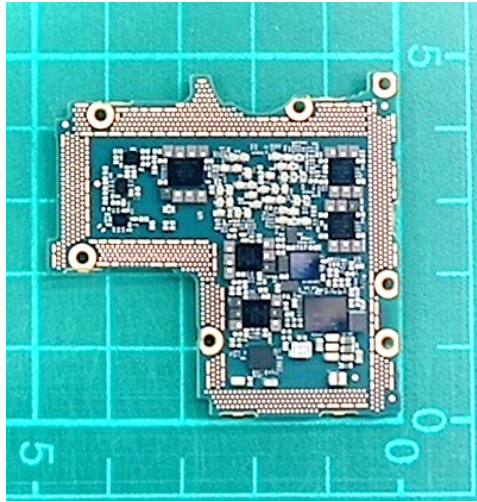

FCC ID: PY7-27433F Internal Photo

Without Rear panel

Without PBA and Battery

Rear panel

Without Rear panel – Antenna: in red frame

Front PBA with Shield cases (Front-side)

Front PBA without Shield cases (Front-side)

Rear PBA with Shield case (Front-side)

Rear PBA without Shield case (Front-side)

Front PBA (Rear-side)

Rear PBA with Shield case (Rear-side)

Rear PBA without Shield case (Rear-side)

Internal Sub-PWB (Front-side)

Internal Sub-PBA (Rear-side)

Battery: