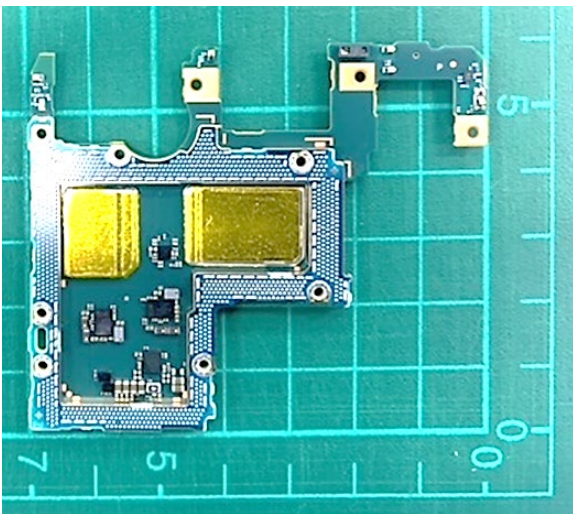

FCC ID: PY7-27433F Internal Photo

Without Rear panel

Without PBA and Battery

Rear panel

Without Rear panel – Antenna: in red frame

Front PBA with Shield cases (Front-side)

Front PBA without Shield cases (Front-side)

Rear PBA with Shield case (Front-side)

Rear PBA without Shield case (Front-side)

Front PBA (Rear-side)

Rear PBA with Shield case (Rear-side)

Rear PBA without Shield case (Rear-side)

Internal Sub-PWB (Front-side)

Internal Sub-PBA (Rear-side)

Battery: