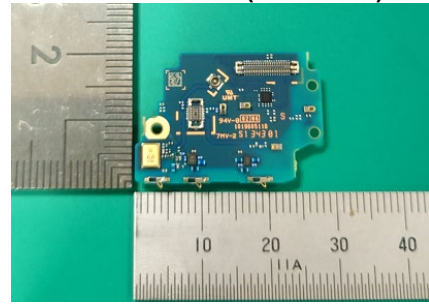

Internal Sub-PBA (Rear-side)