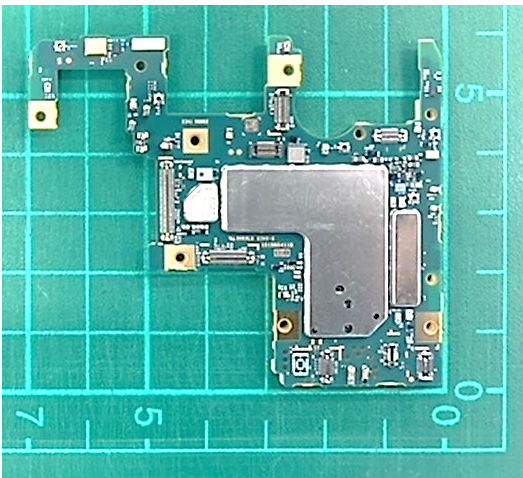

FCC ID: PY7-27433F Internal Photo

Without Rear panel

Without PBA and Battery

Rear panel

Without Rear panel – Antenna: in red frame

Front PBA with Shield cases (Front-side)

Front PBA without Shield cases (Front-side)

Rear PBA with Shield case (Front-side)

Rear PBA without Shield case (Front-side)

Front PBA (Rear-side)

Rear PBA with Shield case (Rear-side)

Rear PBA without Shield case (Rear-side)

Internal Sub-PWB (Front-side)

Internal Sub-PBA (Rear-side)

Battery: