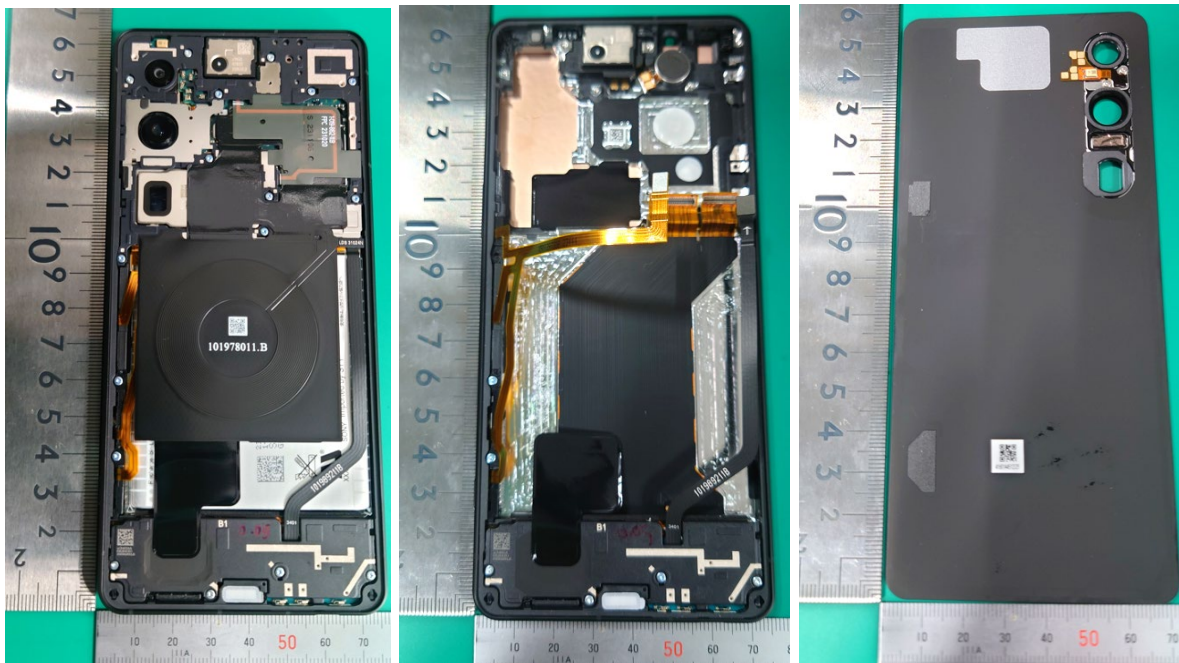

FCC ID: PY7-27433F Internal Photo

Without Rear panel

Without PBA and Battery

Rear panel

Without Rear panel – Antenna: in red frame

Front PBA with Shield cases (Front-side)

Front PBA without Shield cases (Front-side)

Rear PBA with Shield case (Front-side)

Rear PBA without Shield case (Front-side)

Front PBA (Rear-side)

Rear PBA with Shield case (Rear-side)

Rear PBA without Shield case (Rear-side)

Internal Sub-PWB (Front-side)

Internal Sub-PBA (Rear-side)

Battery: