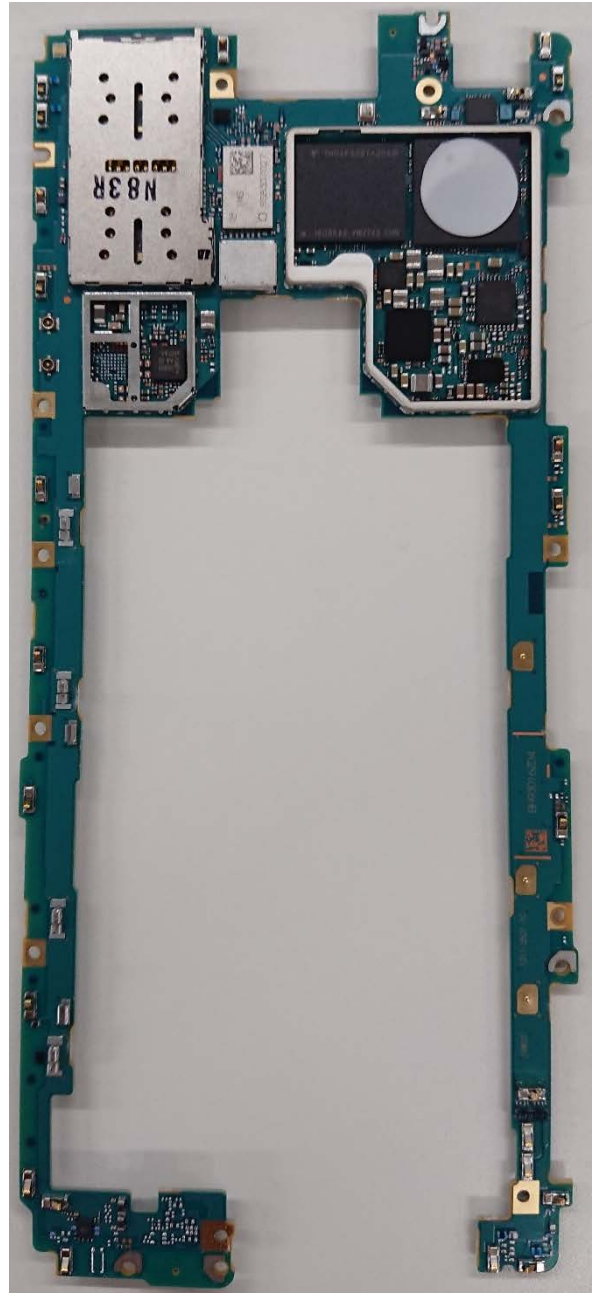

FCC ID: PY7-26828G Internal Photo

Without Rear panel

Without PBA and Battery

Rear panel

Internal PWB with Shield cases (Front-side)

Internal PWB without Shield cases (Front-side)

Internal PWB with Shield cases (Rear-side)

Internal PWB without Shield cases (Rear-side)

Battery: