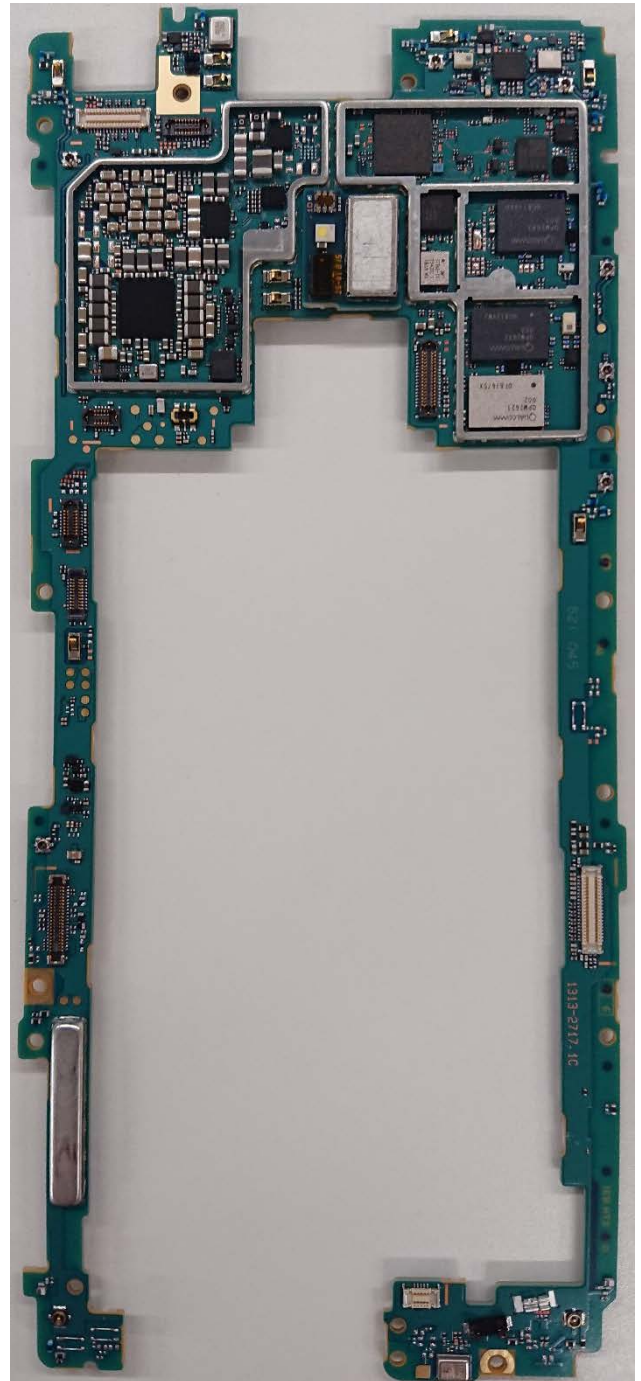

FCC ID: PY7-26828G Internal Photo

Without Rear panel

Without PBA and Battery

Rear panel

Internal PWB with Shield cases (Front-side)

Internal PWB without Shield cases (Front-side)

Internal PWB with Shield cases (Rear-side)

Internal PWB without Shield cases (Rear-side)

Battery: