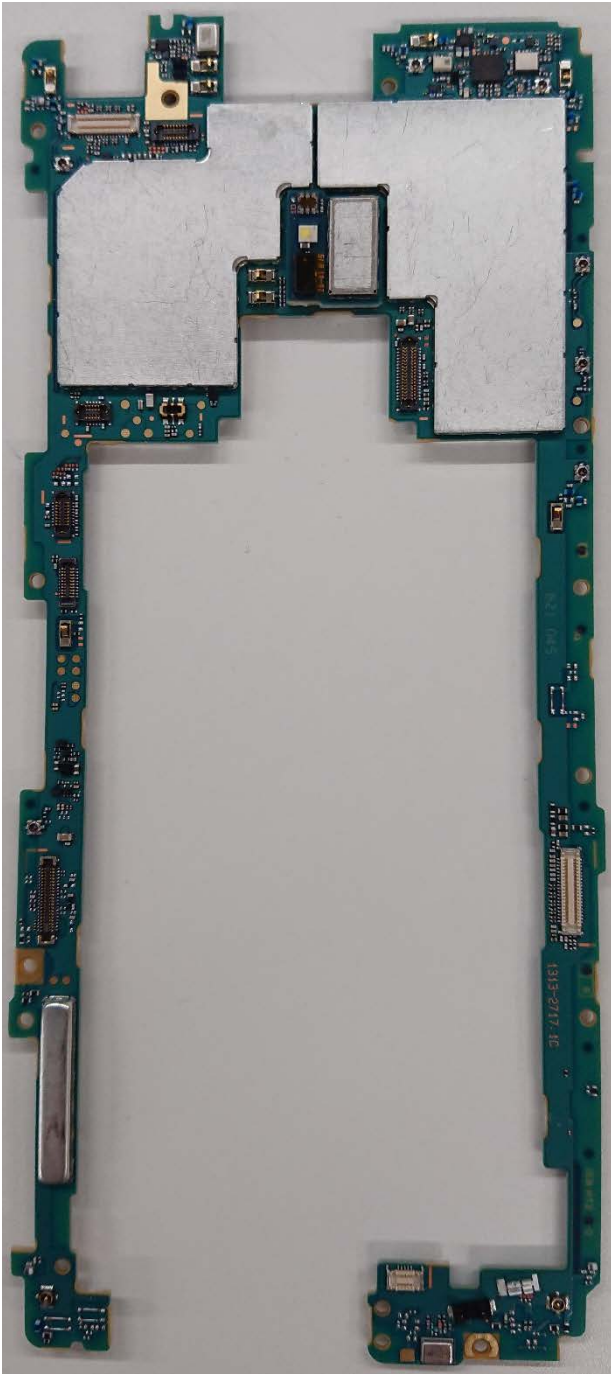

FCC ID: PY7-26828G Internal Photo

Without Rear panel

Without PBA and Battery

Rear panel

Internal PWB with Shield cases (Front-side)

Internal PWB without Shield cases (Front-side)

Internal PWB with Shield cases (Rear-side)

Internal PWB without Shield cases (Rear-side)

Battery: