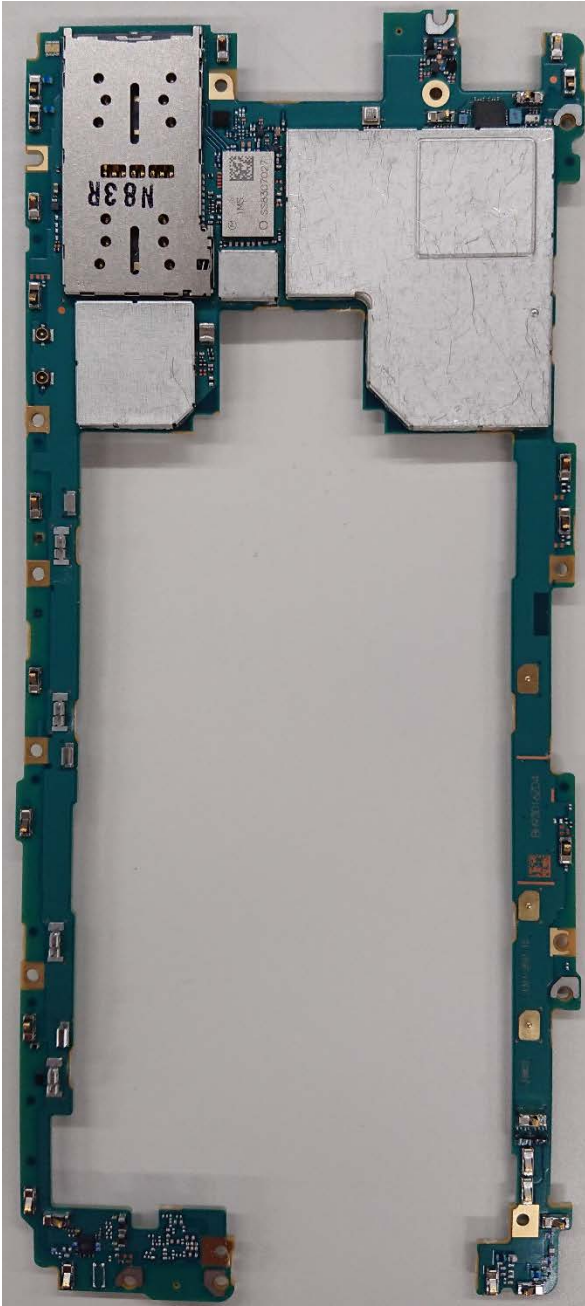

FCC ID: PY7-26828G Internal Photo

Without Rear panel

Without PBA and Battery

Rear panel

Internal PWB with Shield cases (Front-side)

Internal PWB without Shield cases (Front-side)

Internal PWB with Shield cases (Rear-side)

Internal PWB without Shield cases (Rear-side)

Battery: