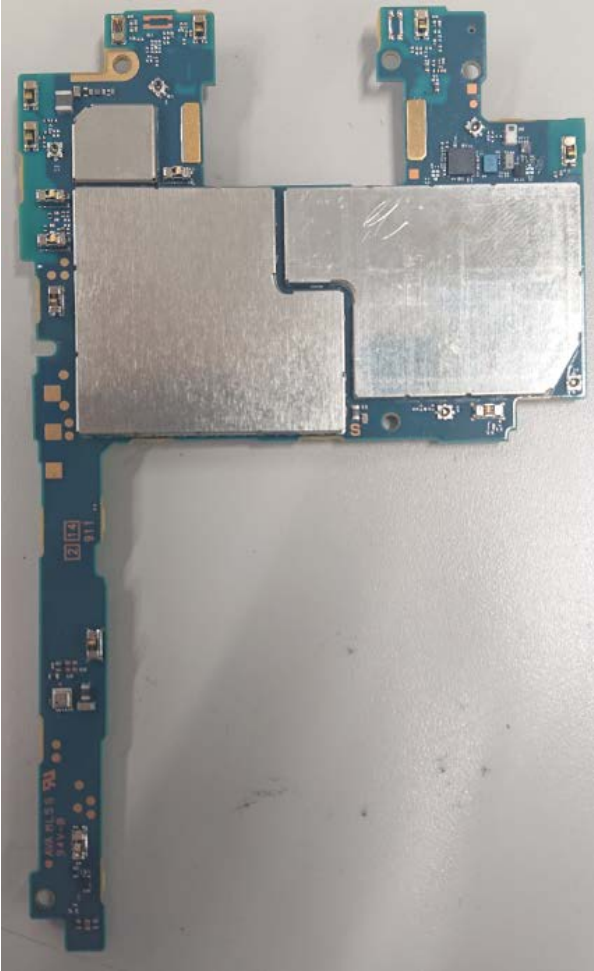

FCC ID: PY7-26817E Internal Photo

Without Display

Without PBA and Battery

Display

Internal Main PWB with Shield cases (Front-side)

Internal Main PWB without Shield cases (Front-side)

Internal PWB with Shield cases (Rear-side)

Internal PWB without Shield cases (Rear-side)

Internal Sub PWB (Front-side)

Internal Sub PWB (Rear-side)

Relay FPC (Front-side)

Relay FPC (Rear-side)

Battery: