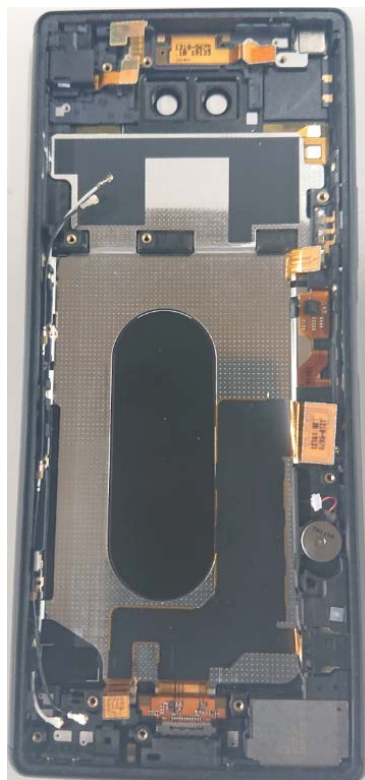

FCC ID: PY7-26817E Internal Photo

Without Display

Without PBA and Battery

Display

Internal Main PWB with Shield cases (Front-side)

Internal Main PWB without Shield cases (Front-side)

Internal PWB with Shield cases (Rear-side)

Internal PWB without Shield cases (Rear-side)

Internal Sub PWB (Front-side)

Internal Sub PWB (Rear-side)

Relay FPC (Front-side)

Relay FPC (Rear-side)

Battery: