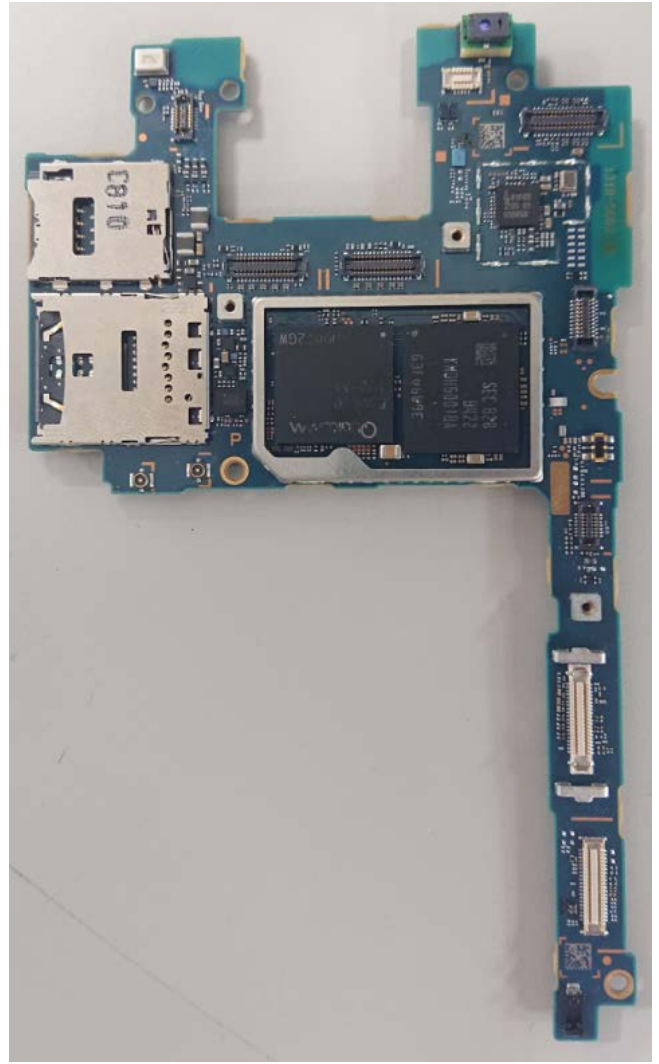

FCC ID: PY7-26817E Internal Photo

Without Display

Without PBA and Battery

Display

Internal Main PWB with Shield cases (Front-side)

Internal Main PWB without Shield cases (Front-side)

Internal PWB with Shield cases (Rear-side)

Internal PWB without Shield cases (Rear-side)

Internal Sub PWB (Front-side)

Internal Sub PWB (Rear-side)

Relay FPC (Front-side)

Relay FPC (Rear-side)

Battery: