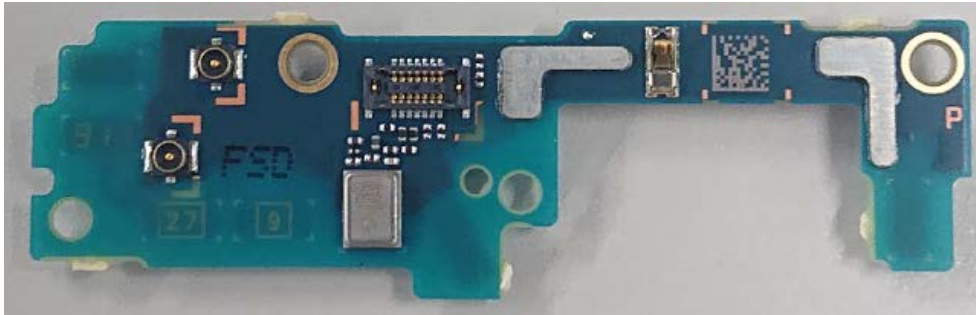

FCC ID: PY7-26817E Internal Photo

Without Display

Without PBA and Battery

Display

Internal Main PWB with Shield cases (Front-side)

Internal Main PWB without Shield cases (Front-side)

Internal PWB with Shield cases (Rear-side)

Internal PWB without Shield cases (Rear-side)

Internal Sub PWB (Front-side)

Internal Sub PWB (Rear-side)

Relay FPC (Front-side)

Relay FPC (Rear-side)

Battery: