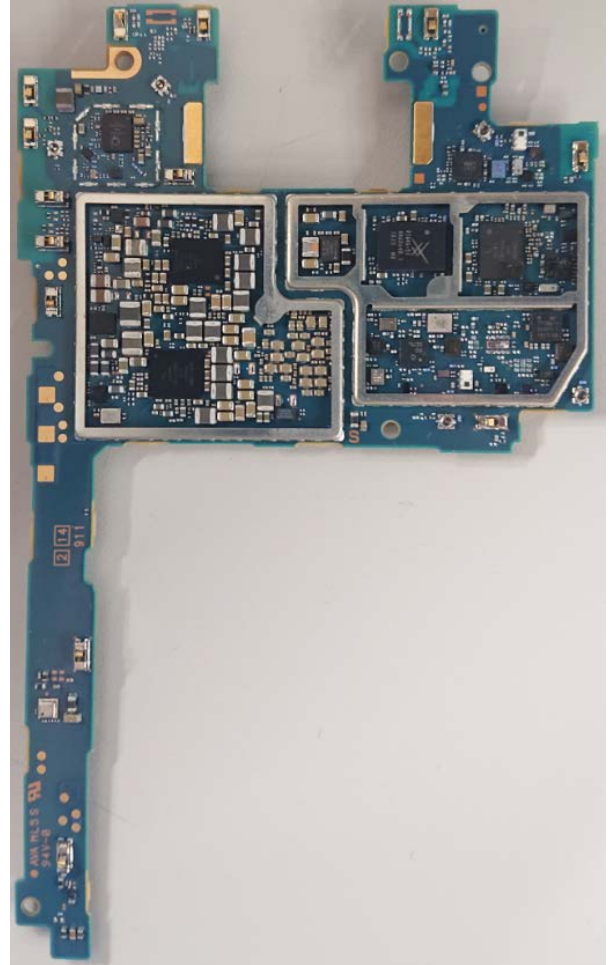

FCC ID: PY7-26817E Internal Photo

Without Display

Without PBA and Battery

Display

Internal Main PWB with Shield cases (Front-side)

Internal Main PWB without Shield cases (Front-side)

Internal PWB with Shield cases (Rear-side)

Internal PWB without Shield cases (Rear-side)

Internal Sub PWB (Front-side)

Internal Sub PWB (Rear-side)

Relay FPC (Front-side)

Relay FPC (Rear-side)

Battery: