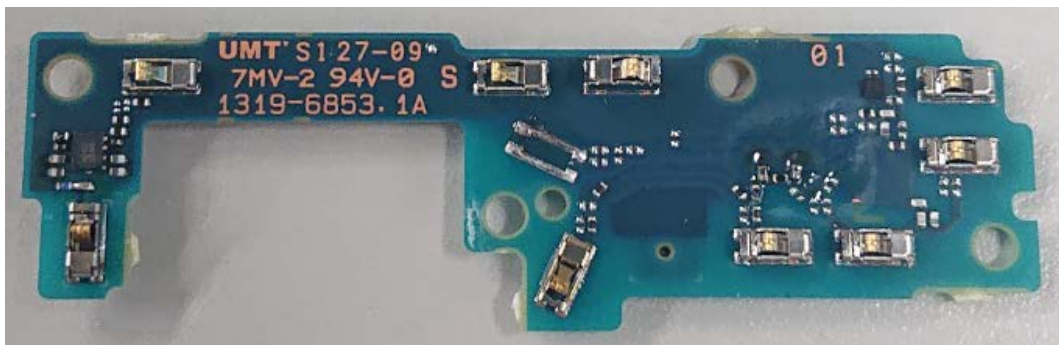

FCC ID: PY7-26817E Internal Photo

Without Display

Without PBA and Battery

Display

Internal Main PWB with Shield cases (Front-side)

Internal Main PWB without Shield cases (Front-side)

Internal PWB with Shield cases (Rear-side)

Internal PWB without Shield cases (Rear-side)

Internal Sub PWB (Front-side)

Internal Sub PWB (Rear-side)

Relay FPC (Front-side)

Relay FPC (Rear-side)

Battery: