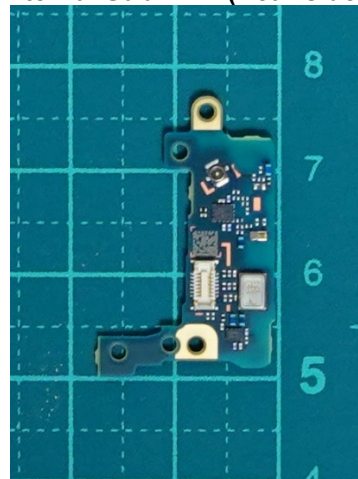

FCC ID: PY7-26726G Internal Photo

Without Rear panel

Without PBA and Battery

Rear panel

**Internal Main-PWB Front with Shield cases(Front-side)**

**Internal Main-PWB Front without Shield cases (Front-side)**

**Internal Main-PWB Front (Rear-side)**

Internal Main-PWB Rear with Shield cases (Rear-side)

Internal Main-PWB Rear without Shield cases (Rear-side)

Internal Main-PWB Rear with Shield cases (Front-side)

**Internal Main-PWB Rear without Shield cases (Front-side)**

**Internal Sub-PWB (Front-side)**

**Internal Sub-PBA (Rear-side)**

Battery: