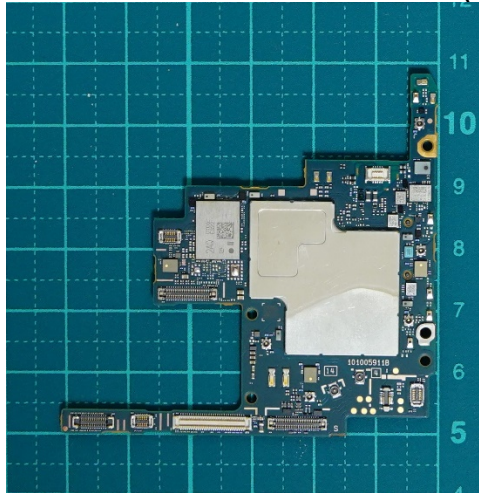

FCC ID: PY7-26726G Internal Photo

Without Rear panel

Without PBA and Battery

Rear panel

**Internal Main-PWB Front with Shield cases(Front-side)**

**Internal Main-PWB Front without Shield cases (Front-side)**

**Internal Main-PWB Front (Rear-side)**

Internal Main-PWB Rear with Shield cases (Rear-side)

Internal Main-PWB Rear without Shield cases (Rear-side)

Internal Main-PWB Rear with Shield cases (Front-side)

**Internal Main-PWB Rear without Shield cases (Front-side)**

**Internal Sub-PWB (Front-side)**

**Internal Sub-PBA (Rear-side)**

Battery: