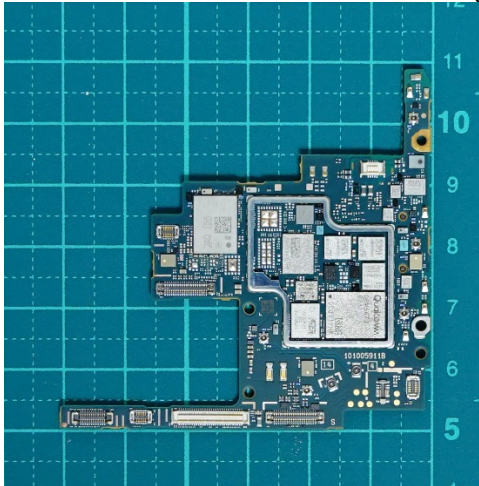

FCC ID: PY7-26726G Internal Photo

Without Rear panel

Without PBA and Battery

Rear panel

**Internal Main-PWB Front with Shield cases(Front-side)**

**Internal Main-PWB Front without Shield cases (Front-side)**

**Internal Main-PWB Front (Rear-side)**

Internal Main-PWB Rear with Shield cases (Rear-side)

Internal Main-PWB Rear without Shield cases (Rear-side)

Internal Main-PWB Rear with Shield cases (Front-side)

**Internal Main-PWB Rear without Shield cases (Front-side)**

**Internal Sub-PWB (Front-side)**

**Internal Sub-PBA (Rear-side)**

Battery: