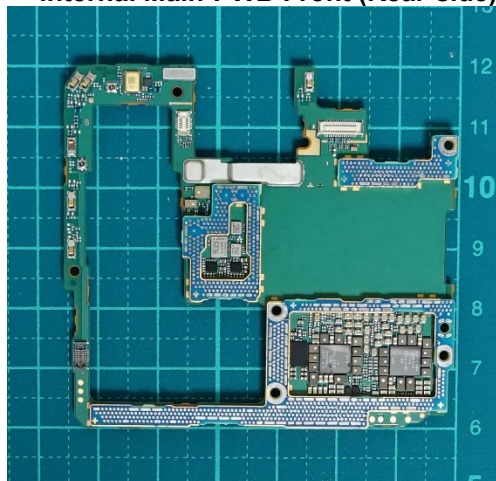

FCC ID: PY7-26726G Internal Photo

Without Rear panel

Without PBA and Battery

Rear panel

**Internal Main-PWB Front with Shield cases(Front-side)**

**Internal Main-PWB Front without Shield cases (Front-side)**

**Internal Main-PWB Front (Rear-side)**

Internal Main-PWB Rear with Shield cases (Rear-side)

Internal Main-PWB Rear without Shield cases (Rear-side)

Internal Main-PWB Rear with Shield cases (Front-side)

**Internal Main-PWB Rear without Shield cases (Front-side)**

**Internal Sub-PWB (Front-side)**

**Internal Sub-PBA (Rear-side)**

Battery: