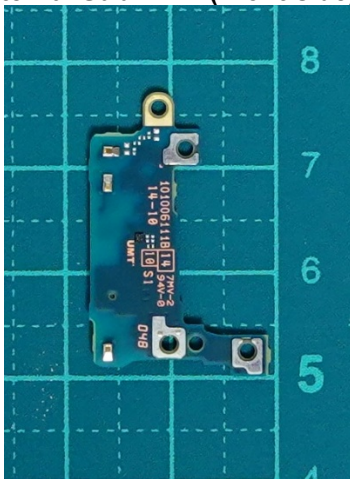

FCC ID: PY7-26726G Internal Photo

Without Rear panel

Without PBA and Battery

Rear panel

**Internal Main-PWB Front with Shield cases(Front-side)**

**Internal Main-PWB Front without Shield cases (Front-side)**

**Internal Main-PWB Front (Rear-side)**

Internal Main-PWB Rear with Shield cases (Rear-side)

Internal Main-PWB Rear without Shield cases (Rear-side)

Internal Main-PWB Rear with Shield cases (Front-side)

**Internal Main-PWB Rear without Shield cases (Front-side)**

**Internal Sub-PWB (Front-side)**

**Internal Sub-PBA (Rear-side)**

Battery: