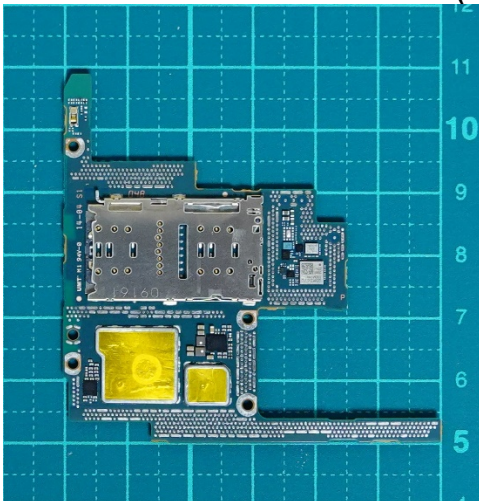

FCC ID: PY7-26726G Internal Photo

Without Rear panel

Without PBA and Battery

Rear panel

**Internal Main-PWB Front with Shield cases(Front-side)**

**Internal Main-PWB Front without Shield cases (Front-side)**

**Internal Main-PWB Front (Rear-side)**

Internal Main-PWB Rear with Shield cases (Rear-side)

Internal Main-PWB Rear without Shield cases (Rear-side)

Internal Main-PWB Rear with Shield cases (Front-side)

**Internal Main-PWB Rear without Shield cases (Front-side)**

**Internal Sub-PWB (Front-side)**

**Internal Sub-PBA (Rear-side)**

Battery: