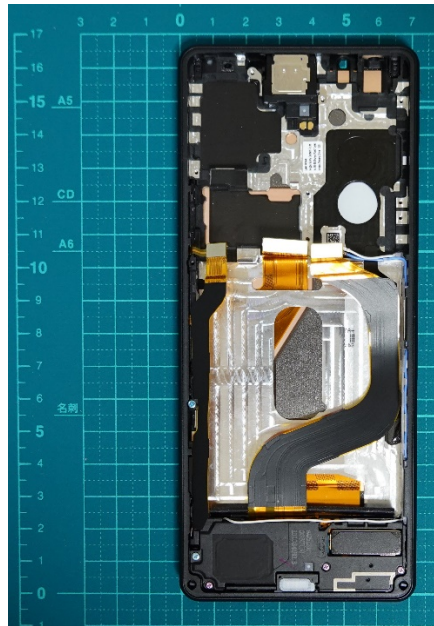

FCC ID: PY7-26726G Internal Photo

Without Rear panel

Without PBA and Battery

Rear panel

**Internal Main-PWB Front with Shield cases(Front-side)**

**Internal Main-PWB Front without Shield cases (Front-side)**

**Internal Main-PWB Front (Rear-side)**

Internal Main-PWB Rear with Shield cases (Rear-side)

Internal Main-PWB Rear without Shield cases (Rear-side)

Internal Main-PWB Rear with Shield cases (Front-side)

**Internal Main-PWB Rear without Shield cases (Front-side)**

**Internal Sub-PWB (Front-side)**

**Internal Sub-PBA (Rear-side)**

Battery: