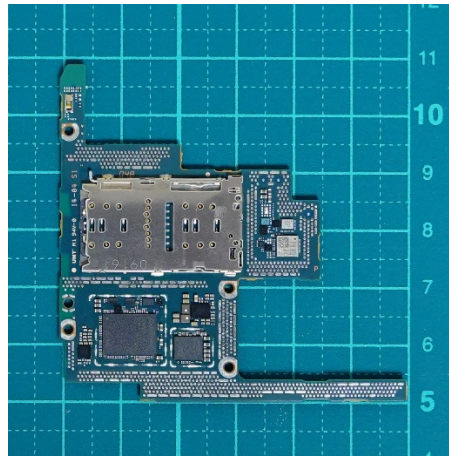

FCC ID: PY7-26726G Internal Photo

Without Rear panel

Without PBA and Battery

Rear panel

**Internal Main-PWB Front with Shield cases(Front-side)**

**Internal Main-PWB Front without Shield cases (Front-side)**

**Internal Main-PWB Front (Rear-side)**

Internal Main-PWB Rear with Shield cases (Rear-side)

Internal Main-PWB Rear without Shield cases (Rear-side)

Internal Main-PWB Rear with Shield cases (Front-side)

**Internal Main-PWB Rear without Shield cases (Front-side)**

**Internal Sub-PWB (Front-side)**

**Internal Sub-PBA (Rear-side)**

Battery: