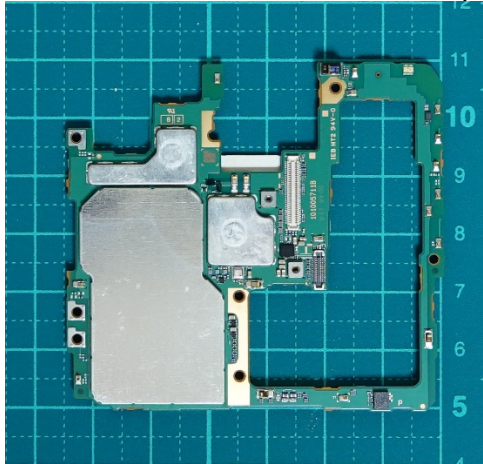

FCC ID: PY7-26726G Internal Photo

Without Rear panel

Without PBA and Battery

Rear panel

**Internal Main-PWB Front with Shield cases(Front-side)**

**Internal Main-PWB Front without Shield cases (Front-side)**

**Internal Main-PWB Front (Rear-side)**

Internal Main-PWB Rear with Shield cases (Rear-side)

Internal Main-PWB Rear without Shield cases (Rear-side)

Internal Main-PWB Rear with Shield cases (Front-side)

**Internal Main-PWB Rear without Shield cases (Front-side)**

**Internal Sub-PWB (Front-side)**

**Internal Sub-PBA (Rear-side)**

Battery: