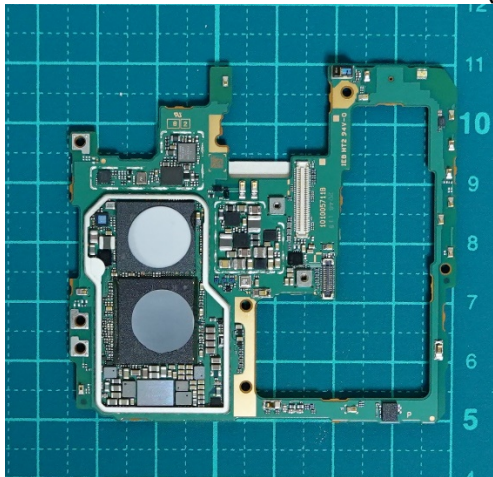

FCC ID: PY7-26726G Internal Photo

Without Rear panel

Without PBA and Battery

Rear panel

**Internal Main-PWB Front with Shield cases(Front-side)**

**Internal Main-PWB Front without Shield cases (Front-side)**

**Internal Main-PWB Front (Rear-side)**

Internal Main-PWB Rear with Shield cases (Rear-side)

Internal Main-PWB Rear without Shield cases (Rear-side)

Internal Main-PWB Rear with Shield cases (Front-side)

**Internal Main-PWB Rear without Shield cases (Front-side)**

**Internal Sub-PWB (Front-side)**

**Internal Sub-PBA (Rear-side)**

Battery: