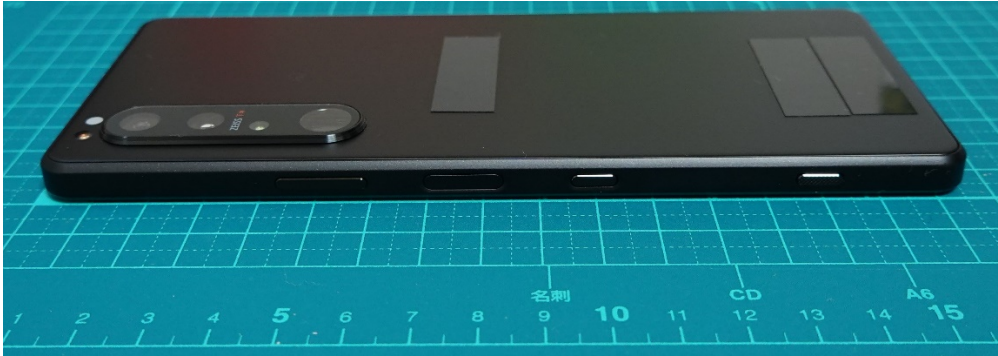

FCC ID: PY7-26726G External Photo

Front

Rear

Side view:

Top/Bottom view:

SIM SLOT: