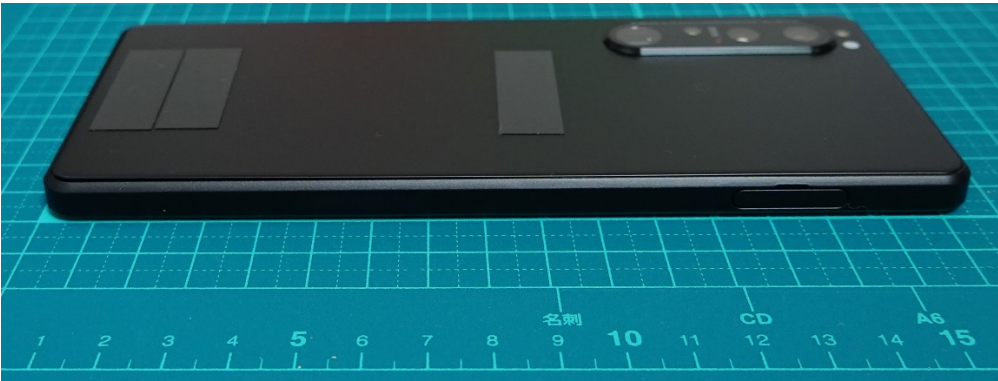

FCC ID: PY7-26726G External Photo

Front

Rear

Side view:

Top/Bottom view:

SIM SLOT: