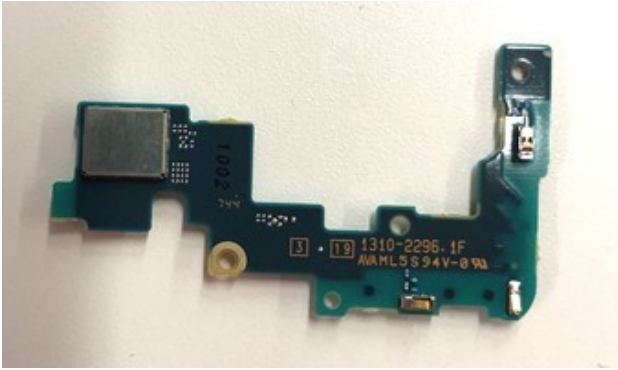

FCC ID: PY7-24117Q Internal Photo

Without LCD

Without PBA and Battery

LCD

Internal PWB with Shield cases (Front-side)

Internal PWB without Shield cases (Front-side)

Internal PWB with Shield cases (Rear-side)

Internal PWB without Shield cases (Rear-side)

Internal ANT1 PWB (Front-side)

Internal ANT1 PWB (Back-side)

Internal ANT1 PWB without Shield (Front-side)

Battery: