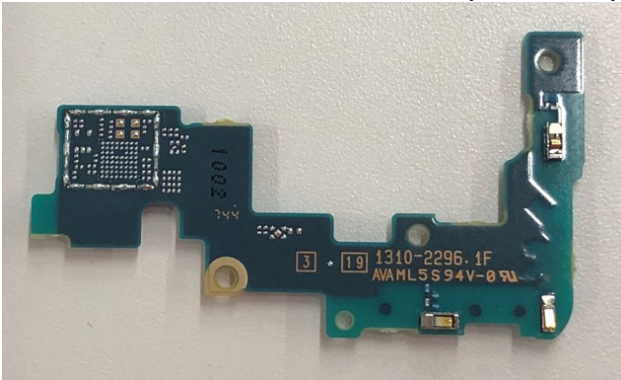

FCC ID: PY7-24117Q Internal Photo

Without LCD

Without PBA and Battery

LCD

Internal PWB with Shield cases (Front-side)

Internal PWB without Shield cases (Front-side)

Internal PWB with Shield cases (Rear-side)

Internal PWB without Shield cases (Rear-side)

Internal ANT1 PWB (Front-side)

Internal ANT1 PWB (Back-side)

Internal ANT1 PWB without Shield (Front-side)

Battery: