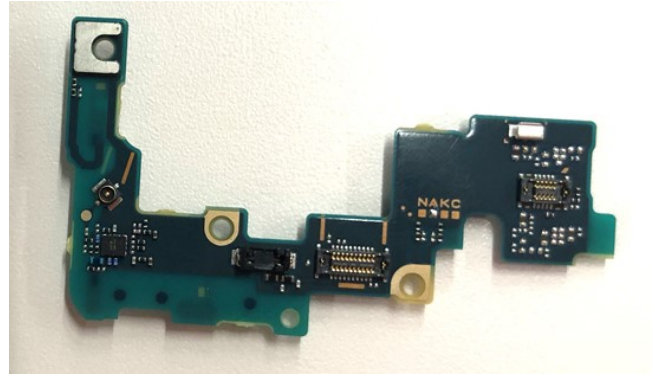

FCC ID: PY7-24117Q Internal Photo

Without LCD

Without PBA and Battery

LCD

Internal PWB with Shield cases (Front-side)

Internal PWB without Shield cases (Front-side)

Internal PWB with Shield cases (Rear-side)

Internal PWB without Shield cases (Rear-side)

Internal ANT1 PWB (Front-side)

Internal ANT1 PWB (Back-side)

Internal ANT1 PWB without Shield (Front-side)

Battery: