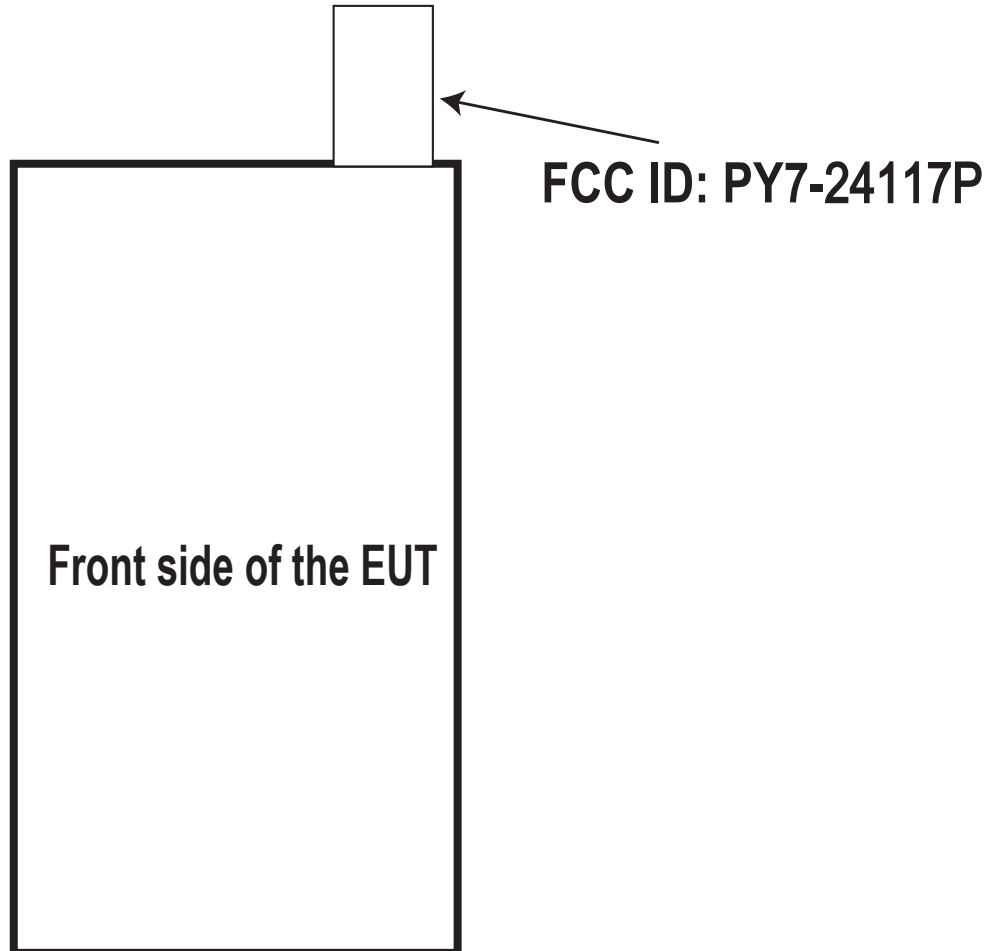

## Label and Label Location

### PY7-24117P

The FCC ID is not on the exterior of the device but labelling meets the conditions allowed in KDB 784748 for the label to be placed in a user accessible area:

1. The device is handheld
2. The quick start manual directs the user where to find the FCC label
3. The user does not require any special tools to access the FCC label and the label is not removable
4. The FCC ID is on the label, FCC15.19(a) statement in manual due to device size.
5. The label tray which has FCC ID is stored in the same place of the SIM card tray, pull it out to exhibit FCC ID.