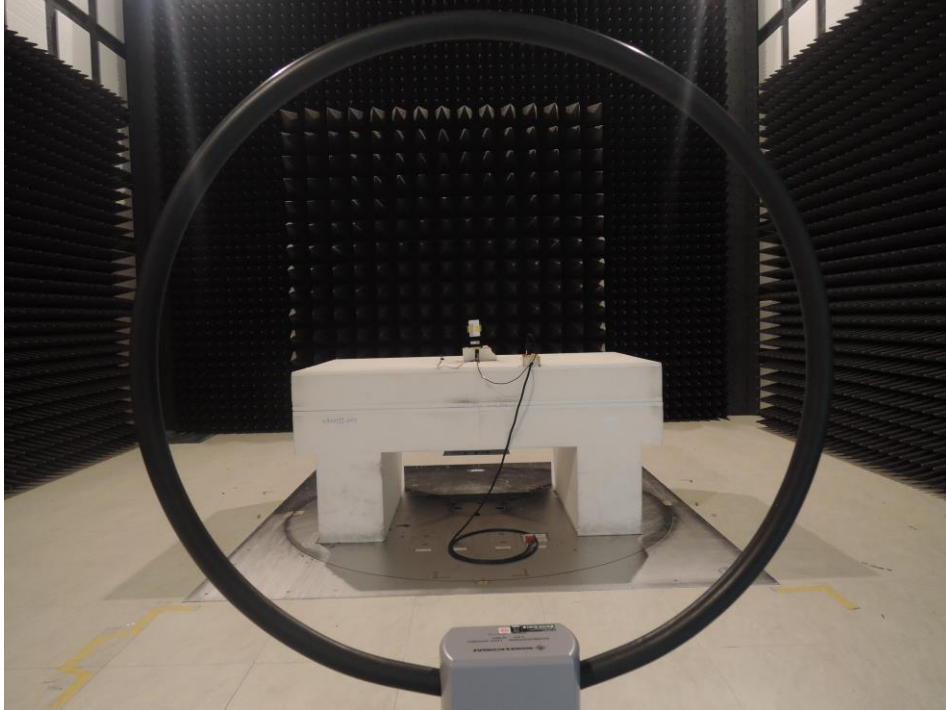

### <Conducted Emission>

Remote View

Rear View

**<Radiated Emission>**

**From 9kHz~30MHz**

**From 30MHz~1GHz**

— THE END —