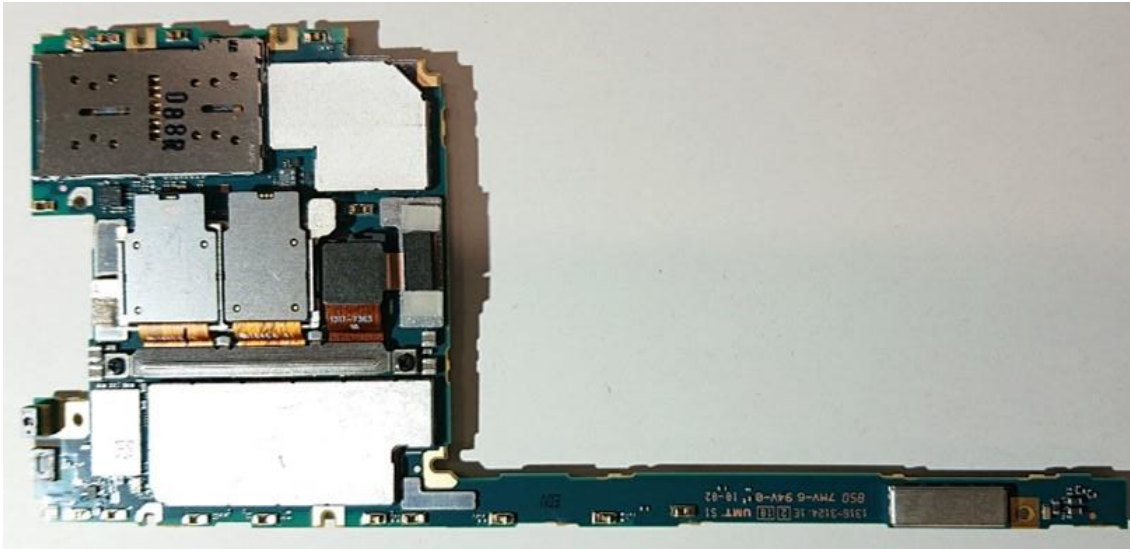

FCC ID: PY7-24117P Internal Photo

Without Rear panel

Without PBA and Battery

Rear panel

Internal PWB with Shield cases (Front-side)

Internal PWB without Shield cases (Front-side)

Internal PWB with Shield cases (Rear-side)

Internal PWB without Shield cases (Rear-side)

Note:

The location of each antenna is described in the document for antenna specification.

Battery: