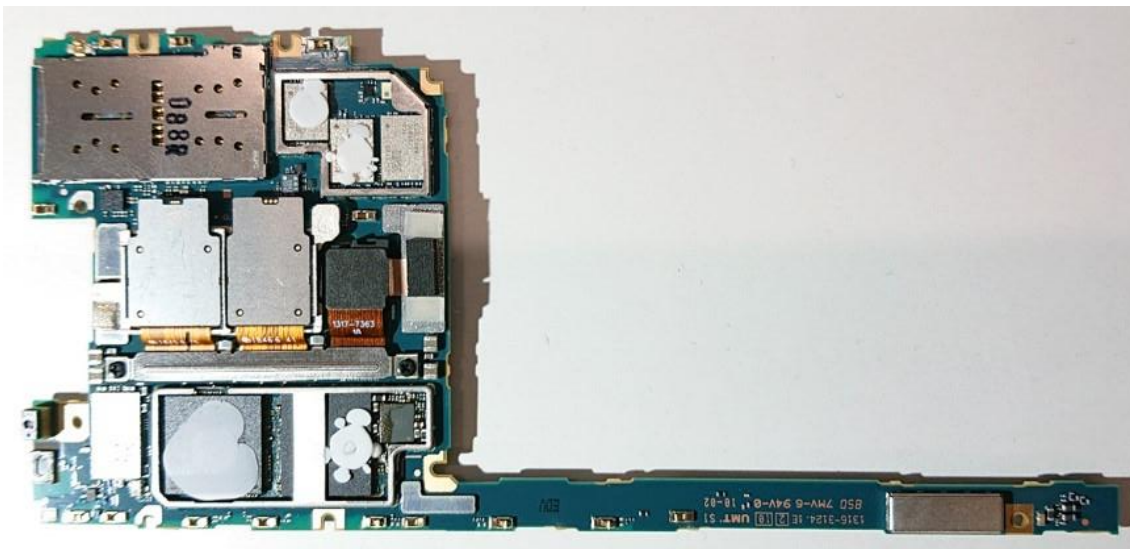

FCC ID: PY7-24117P Internal Photo

Without Rear panel

Without PBA and Battery

Rear panel

Internal PWB with Shield cases (Front-side)

Internal PWB without Shield cases (Front-side)

Internal PWB with Shield cases (Rear-side)

Internal PWB without Shield cases (Rear-side)

Note:

The location of each antenna is described in the document for antenna specification.

Battery: