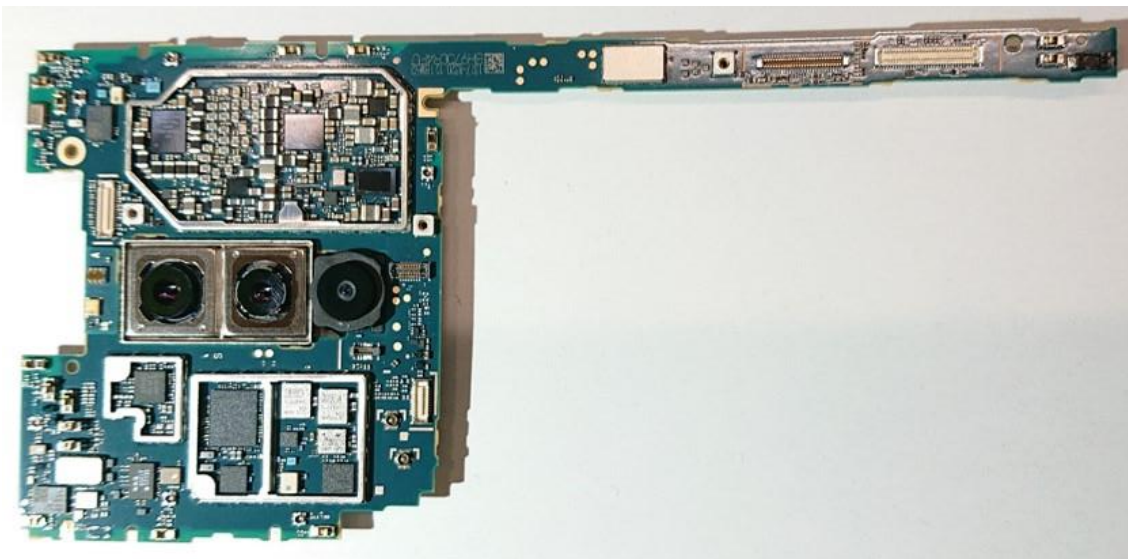

FCC ID: PY7-24117P Internal Photo

Without Rear panel

Without PBA and Battery

Rear panel

Internal PWB with Shield cases (Front-side)

Internal PWB without Shield cases (Front-side)

Internal PWB with Shield cases (Rear-side)

Internal PWB without Shield cases (Rear-side)

Note:

The location of each antenna is described in the document for antenna specification.

Battery: