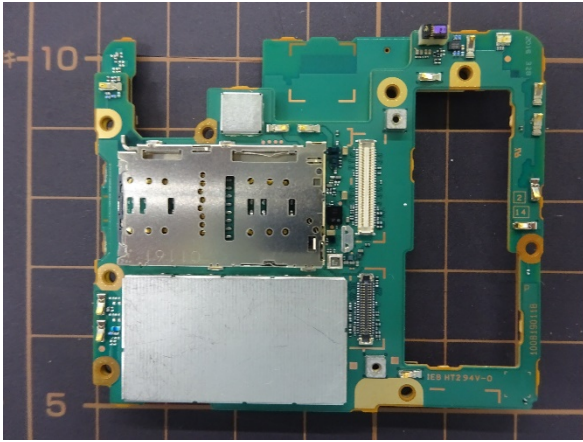

FCC ID: PY7-23855M Internal Photo

Without Rear panel

Without PBA and Battery

Rear panel

Internal Main-PWB with Shield cases (Front-side)

Internal-Main PWB without Shield cases (Front-side)

Internal Main-PWB of Rear (Front-side)

Internal Main-PWB with Shield cases (Rear-side)

Internal Main-PWB without Shield cases (Rear-side)

Internal Main-PWB of Rear (Rear-side)

Internal Sub-PWB (Front-side)

Internal Sub-PBA (Rear-side)

Battery: