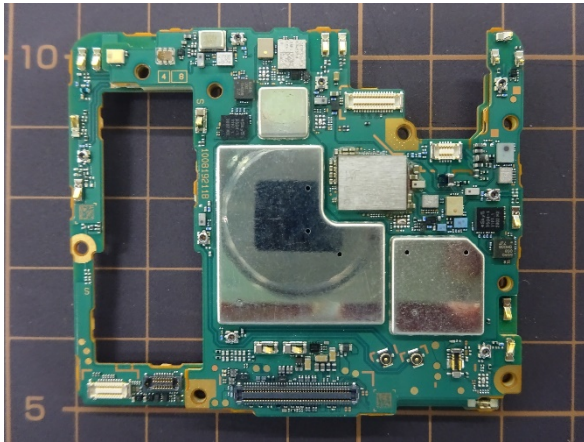

FCC ID: PY7-23855M Internal Photo

Without Rear panel

Without PBA and Battery

Rear panel

Internal Main-PWB with Shield cases (Front-side)

Internal-Main PWB without Shield cases (Front-side)

Internal Main-PWB of Rear (Front-side)

Internal Main-PWB with Shield cases (Rear-side)

Internal Main-PWB without Shield cases (Rear-side)

Internal Main-PWB of Rear (Rear-side)

Internal Sub-PWB (Front-side)

Internal Sub-PBA (Rear-side)

Battery: