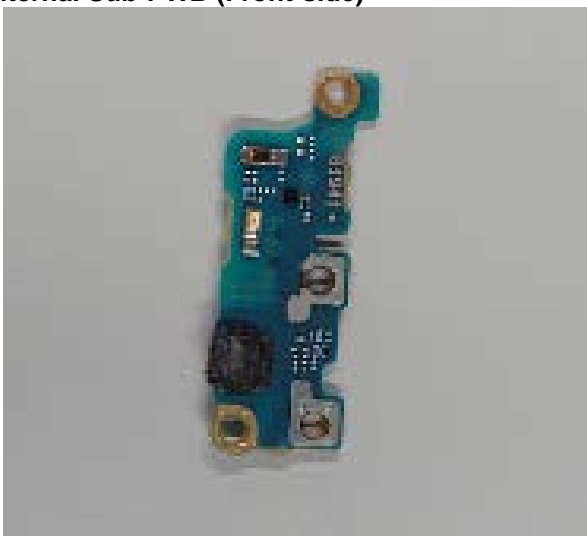

FCC ID: PY7-23855M Internal Photo

Without Rear panel

Without PBA and Battery

Rear panel

Internal Main-PWB with Shield cases (Front-side)

Internal-Main PWB without Shield cases (Front-side)

Internal Main-PWB of Rear (Front-side)

Internal Main-PWB with Shield cases (Rear-side)

Internal Main-PWB without Shield cases (Rear-side)

Internal Main-PWB of Rear (Rear-side)

Internal Sub-PWB (Front-side)

Internal Sub-PBA (Rear-side)

Battery: