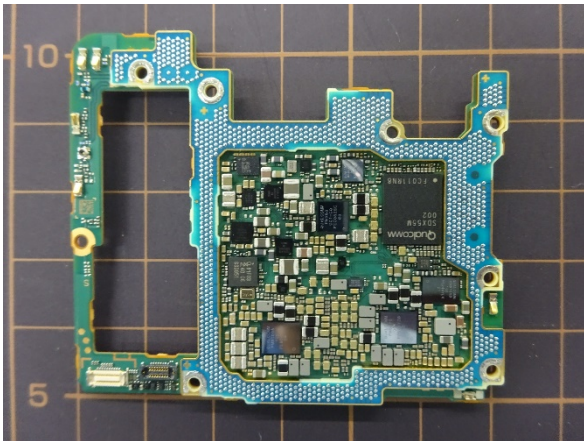

FCC ID: PY7-23855M Internal Photo

Without Rear panel

Without PBA and Battery

Rear panel

Internal Main-PWB with Shield cases (Front-side)

Internal-Main PWB without Shield cases (Front-side)

Internal Main-PWB of Rear (Front-side)

Internal Main-PWB with Shield cases (Rear-side)

Internal Main-PWB without Shield cases (Rear-side)

Internal Main-PWB of Rear (Rear-side)

Internal Sub-PWB (Front-side)

Internal Sub-PBA (Rear-side)

Battery: