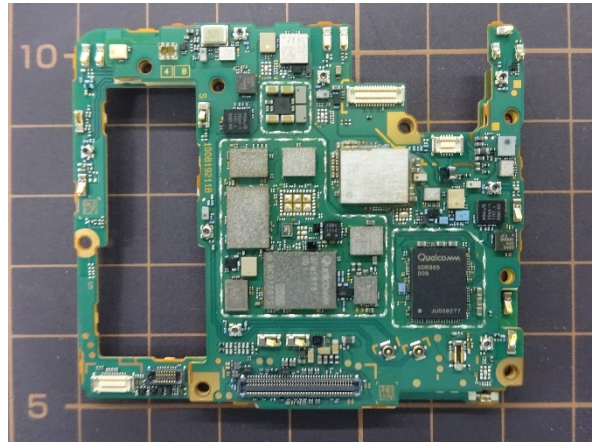

FCC ID: PY7-23855M Internal Photo

Without Rear panel

Without PBA and Battery

Rear panel

Internal Main-PWB with Shield cases (Front-side)

Internal-Main PWB without Shield cases (Front-side)

Internal Main-PWB of Rear (Front-side)

Internal Main-PWB with Shield cases (Rear-side)

Internal Main-PWB without Shield cases (Rear-side)

Internal Main-PWB of Rear (Rear-side)

Internal Sub-PWB (Front-side)

Internal Sub-PBA (Rear-side)

Battery: