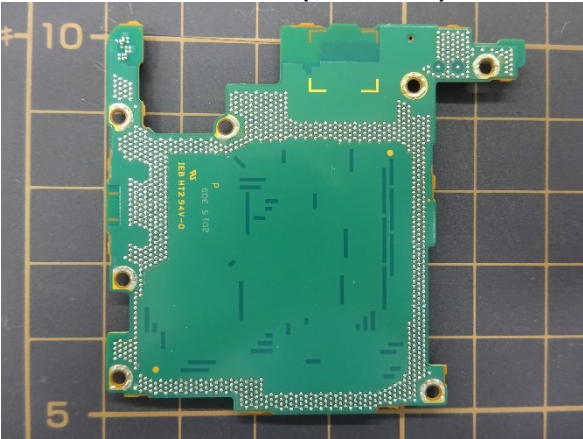

FCC ID: PY7-23855M Internal Photo

Without Rear panel

Without PBA and Battery

Rear panel

Internal Main-PWB with Shield cases (Front-side)

Internal-Main PWB without Shield cases (Front-side)

Internal Main-PWB of Rear (Front-side)

Internal Main-PWB with Shield cases (Rear-side)

Internal Main-PWB without Shield cases (Rear-side)

Internal Main-PWB of Rear (Rear-side)

Internal Sub-PWB (Front-side)

Internal Sub-PBA (Rear-side)

Battery: