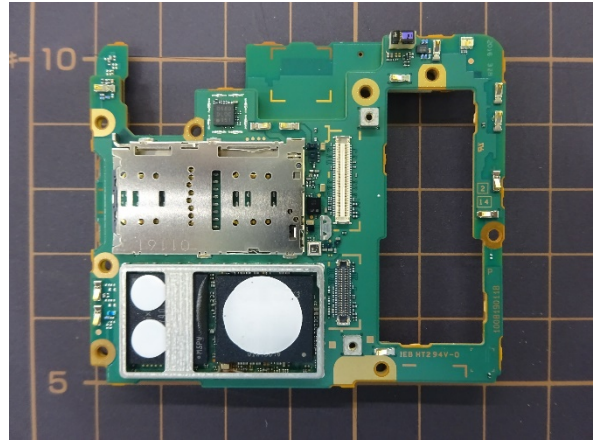

FCC ID: PY7-23855M Internal Photo

Without Rear panel

Without PBA and Battery

Rear panel

Internal Main-PWB with Shield cases (Front-side)

Internal-Main PWB without Shield cases (Front-side)

Internal Main-PWB of Rear (Front-side)

Internal Main-PWB with Shield cases (Rear-side)

Internal Main-PWB without Shield cases (Rear-side)

Internal Main-PWB of Rear (Rear-side)

Internal Sub-PWB (Front-side)

Internal Sub-PBA (Rear-side)

Battery: