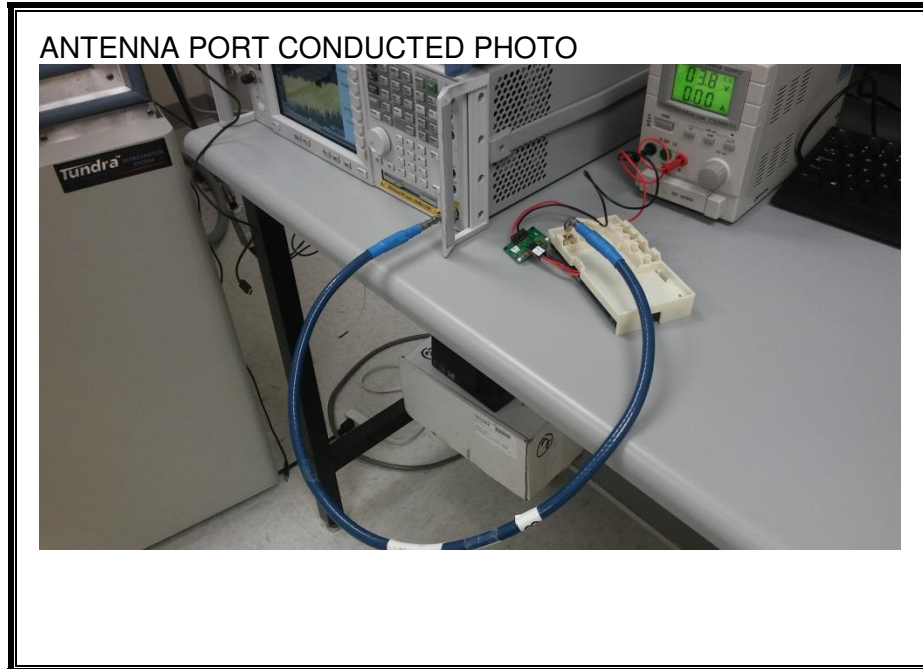

### ANTENNA PORT CONDUCTED RF MEASUREMENT SETUP

**RADIATED RF MEASUREMENT SETUP (BELOW 1 GHz)**

**RADIATED RF MEASUREMENT SETUP (ABOVE 1 GHz)**

**RADIATED RF MEASUREMENT SETUP FOR PORTABLE CONFIGURATION**

X-AXIS FRONT PHOTO – Worst-Case

Y-AXIS FRONT PHOTO

**POWERLINE CONDUCTED EMISSIONS MEASUREMENT SETUP**

LINE CONDUCTED FRONT PHOTO

LINE CONDUCTED BACK PHOTO

**END OF REPORT**