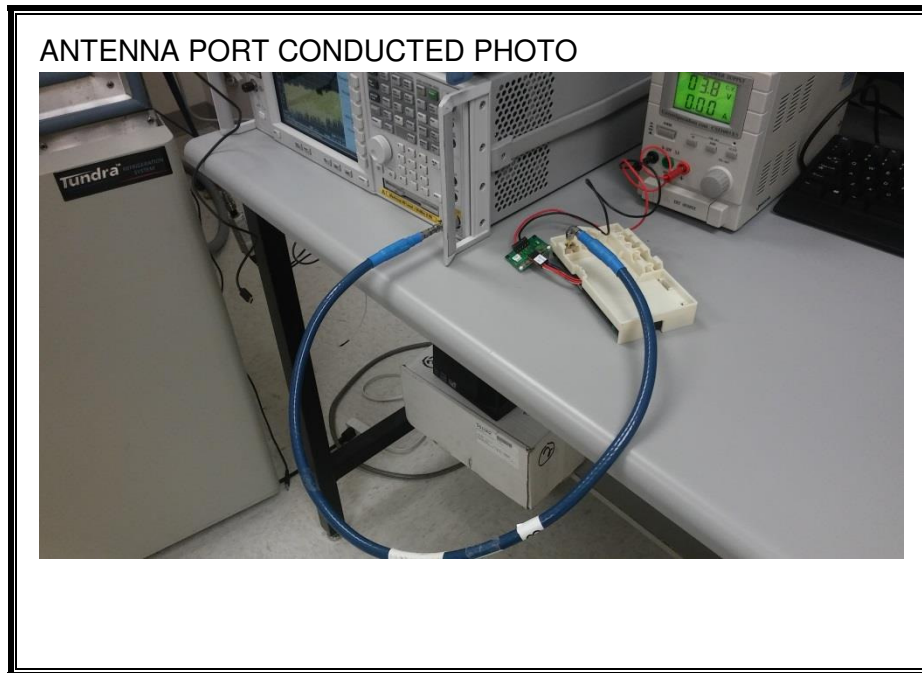

11. SETUP PHOTOS

ANTENNA PORT CONDUCTED RF MEASUREMENT SETUP

RADIATED RF MEASUREMENT SETUP (BELOW 1 GHz)

RADIATED RF MEASUREMENT SETUP (ABOVE 1 GHz)

RADIATED RF MEASUREMENT SETUP FOR PORTABLE CONFIGURATION

Z-AXIS FRONT PHOTO

POWERLINE CONDUCTED EMISSIONS MEASUREMENT SETUP

END OF REPORT