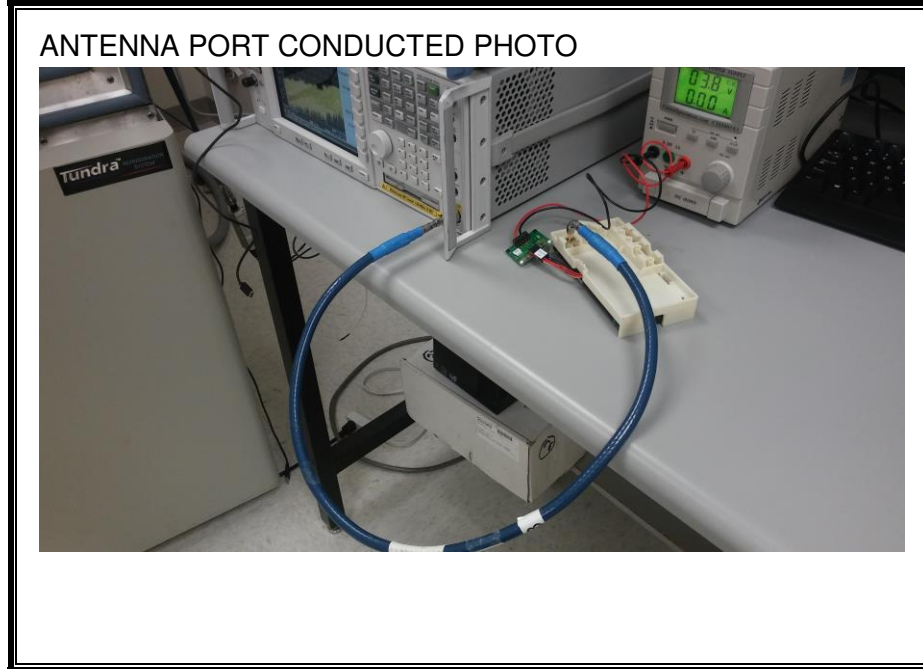

11. SETUP PHOTOS

ANTENNA PORT CONDUCTED RF MEASUREMENT SETUP

RADIATED RF MEASUREMENT SETUP (BELOW 1 GHz)

RADIATED RF MEASUREMENT SETUP (ABOVE 1 GHz)

RADIATED RF MEASUREMENT SETUP FOR PORTABLE CONFIGURATION

POWERLINE CONDUCTED EMISSIONS MEASUREMENT SETUP

END OF REPORT