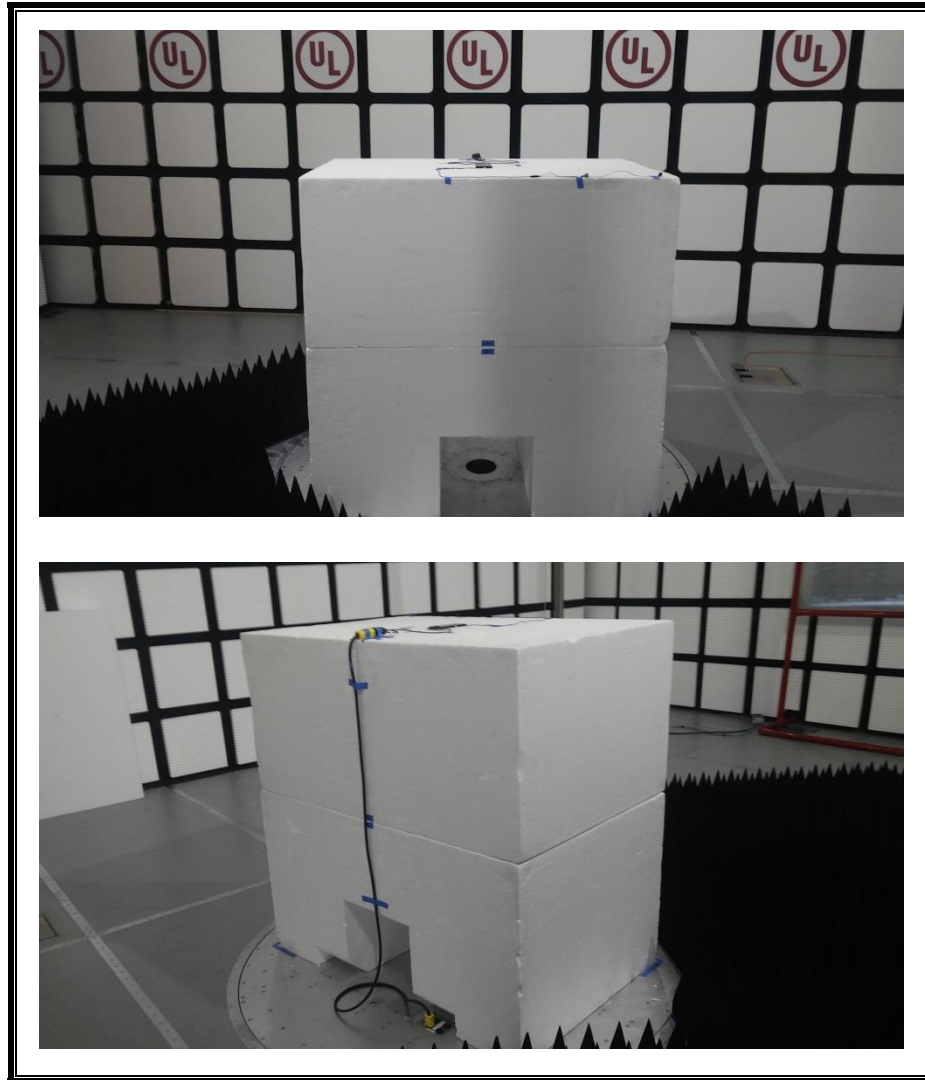

11. SETUP PHOTOS

ANTENNA PORT CONDUCTED RF MEASUREMENT SETUP

RADIATED RF MEASUREMENT SETUP (BELOW 1 GHz)

RADIATED RF MEASUREMENT SETUP (ABOVE 1 GHz)

RADIATED RF MEASUREMENT SETUP FOR PORTABLE CONFIGURATION

POWERLINE CONDUCTED EMISSIONS MEASUREMENT SETUP

END OF REPORT