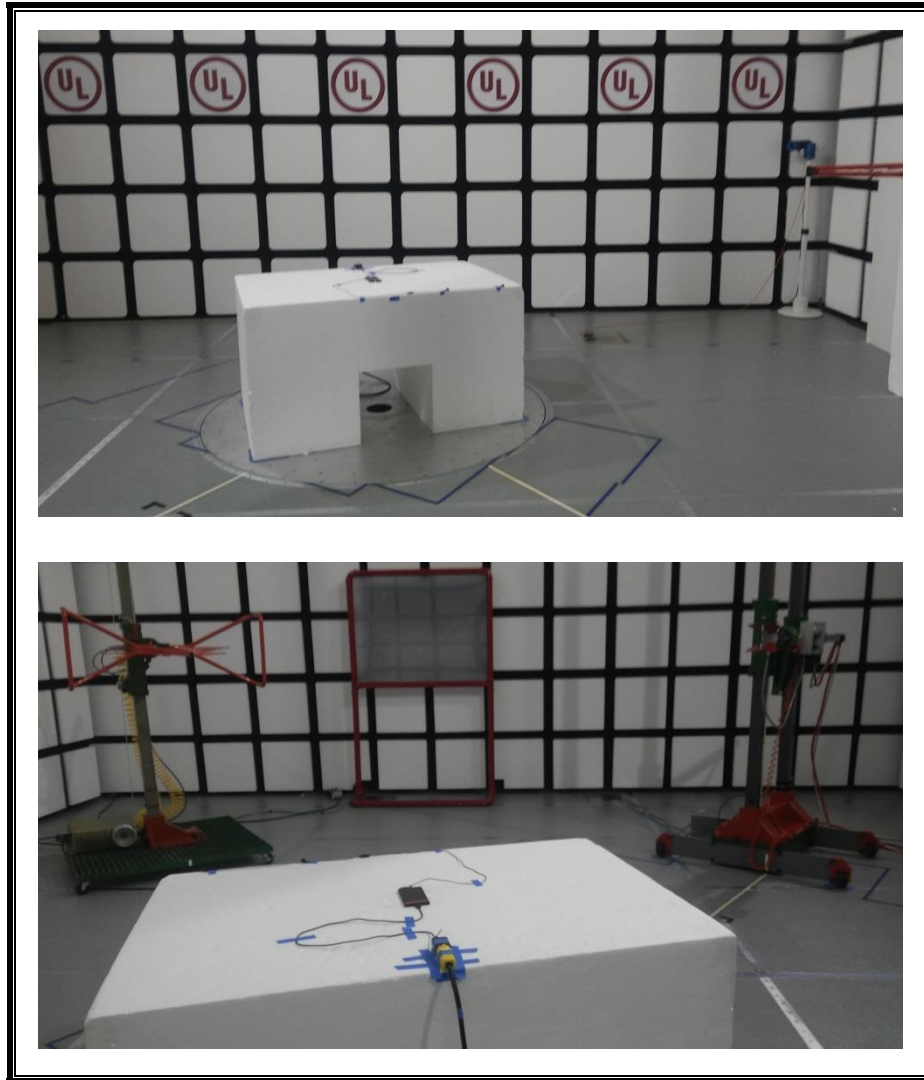

11. SETUP PHOTOS

ANTENNA PORT CONDUCTED RF MEASUREMENT SETUP

RADIATED RF MEASUREMENT SETUP (BELOW 1 GHz)

RADIATED RF MEASUREMENT SETUP (ABOVE 1 GHz)

RADIATED RF MEASUREMENT SETUP FOR PORTABLE CONFIGURATION

POWERLINE CONDUCTED EMISSIONS MEASUREMENT SETUP

END OF REPORT