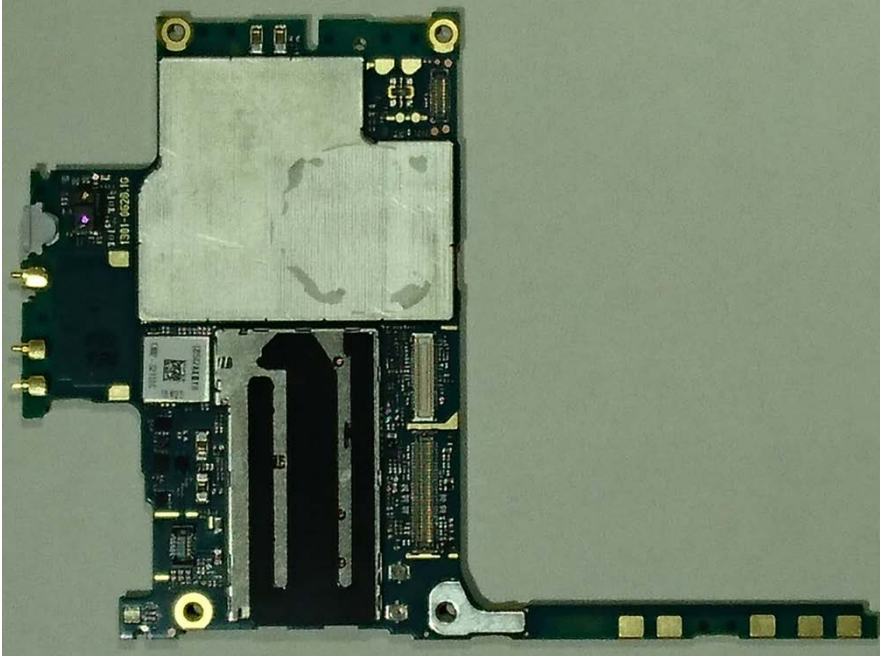

## FCC ID: PY7-22041R Internal Photo

**Without Display Panel**

**Display Panel**

**Cover Main With PWB**

**Cover Main Without PWB**

**Internal PWB with/without Shield cases**

**Internal PWB with Shield cases (Front-side)**

**Internal PWB without Shield cases (Front-side)**