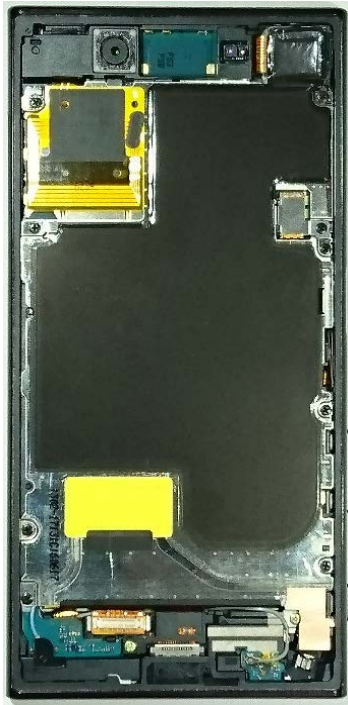

Sony Mobile Communications  
Prepared by  
JPTO/CGVOHCC  
Contents responsible if other than preparer

Date  
2016-08-05  
Remarks  
This document is managed in metaDoc.

Revision  
PA1

Approved by  
JPTO/CGVOHCC

## FCC ID: PY7-22041R Internal Photo

**Without Display Panel**

**Display Panel**

**Cover Main With PWB**

**Cover Main Without PWB**

**Internal PWB with/without Shield cases**

**Internal PWB with Shield cases (Front-side)**

**Internal PWB without Shield cases (Front-side)**